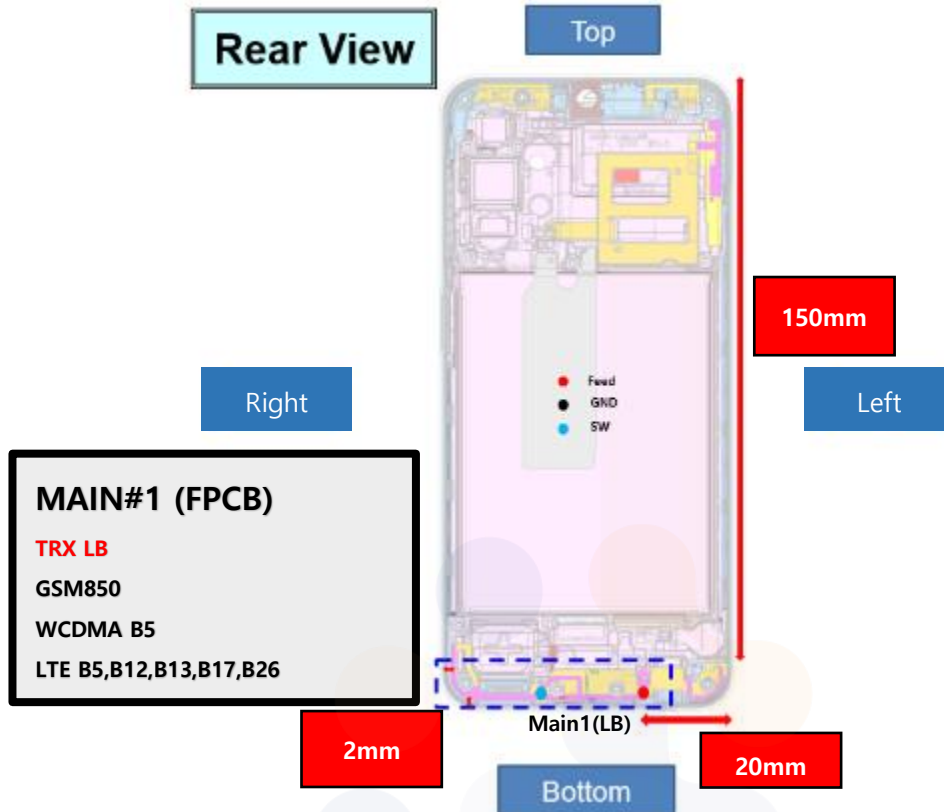

Appendix D. #Antenna Location & Distance

* Diagonal dimension of Display and device

KCTL Inc.

65, Sinwon-ro, Yeongtong-gu,
Suwon-si, Gyeonggi-do, 16677, Korea
TEL: 82-31-285-0894 FAX: 82-505-299-8311
www.kctl.co.kr

Report No.:
KR22-SPF0010-A
Page (263) of (275)

KCTL

Distance between Main1 antennas and edge

Distance between Main2 antennas and edge

This test report shall not be reproduced, except in full, without the written approval