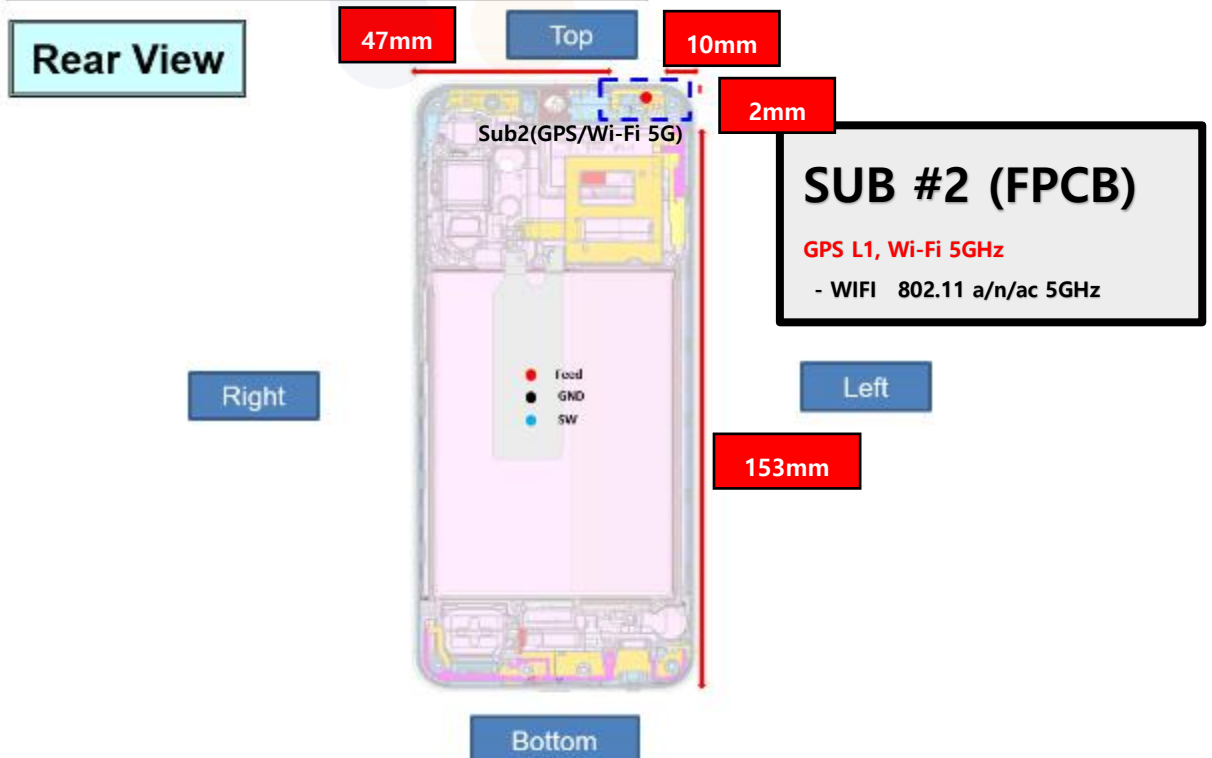

Distance between WIFI antennas and edge