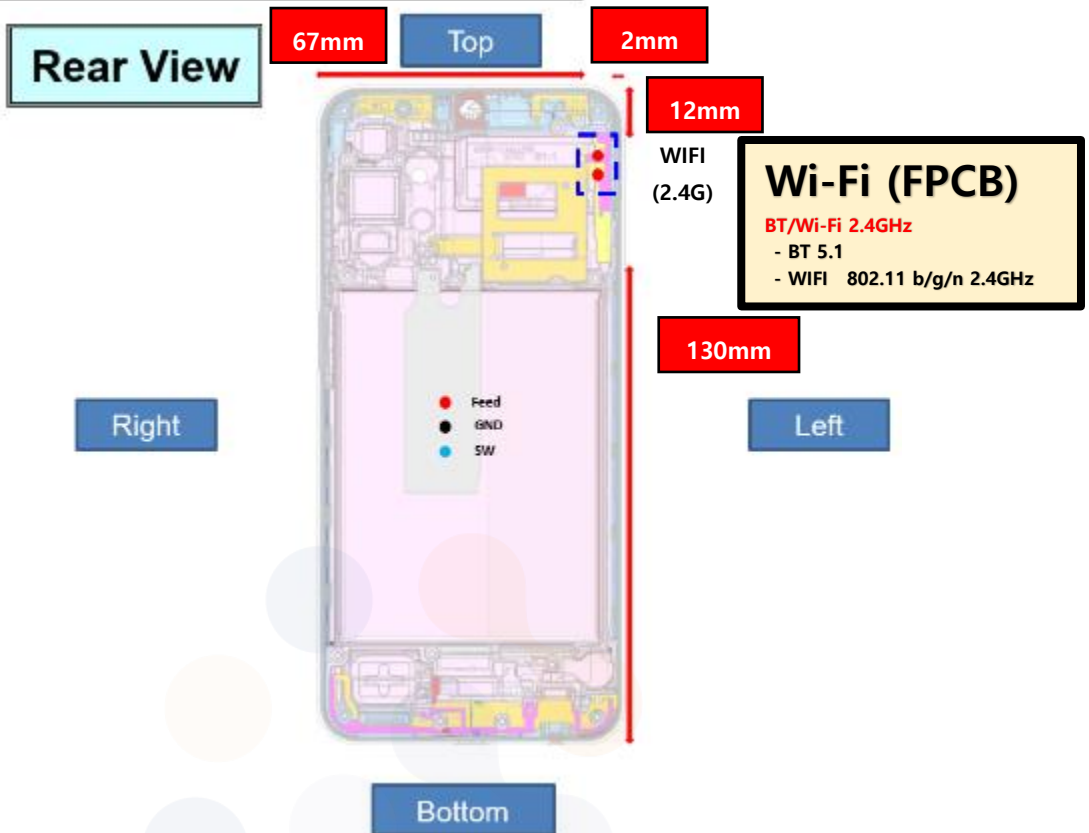

Distance between WIFI antennas and edge