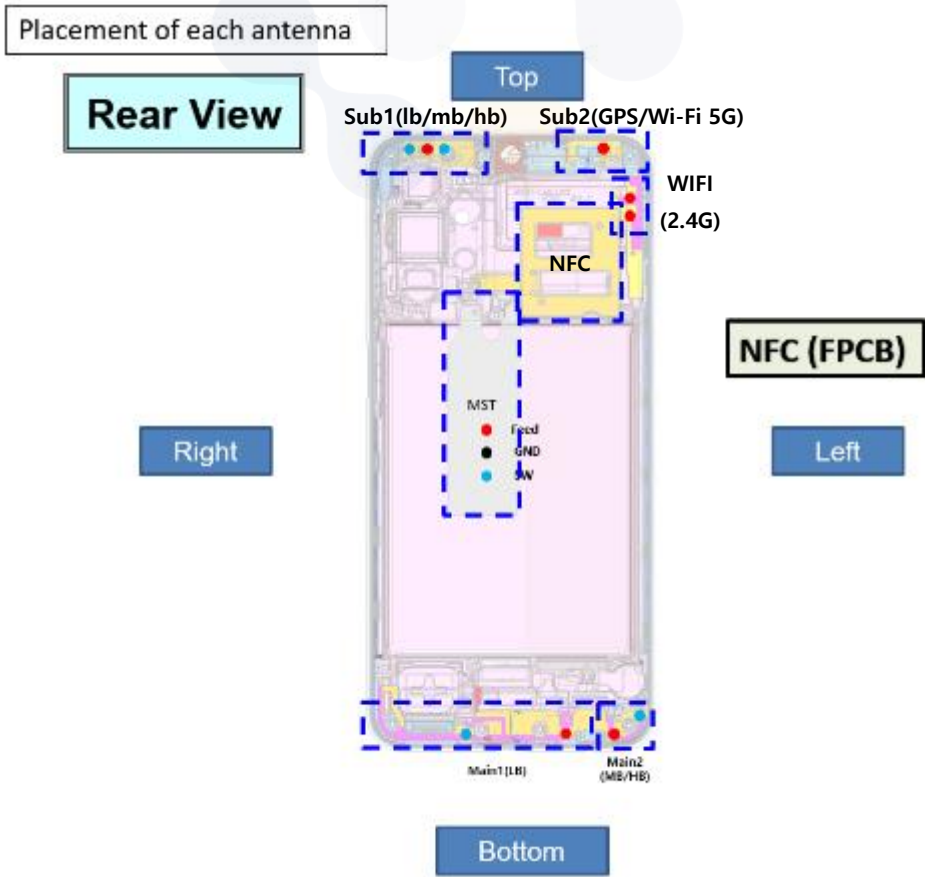

Appendix D. #Antenna Location & Distance

* Diagonal dimension of Display and device

KCTL Inc.

65, Sinwon-ro, Yeongtong-gu,
Suwon-si, Gyeonggi-do, 16677, Korea
TEL: 82-31-285-0894 FAX: 82-505-299-8311
www.kctl.co.kr

Report No.:
KR22-SPF0010-A
Page (263) of (275)

KCTL

Distance between Main1 antennas and edge

Distance between Main2 antennas and edge

This test report shall not be reproduced, except in full, without the written approval

Distance between WIFI antennas and edge

Distance between WIFI antennas and edge

KCTL Inc.

65, Sinwon-ro, Yeongtong-gu,
Suwon-si, Gyeonggi-do, 16677, Korea
TEL: 82-31-285-0894 FAX: 82-505-299-8311
www.kctl.co.kr