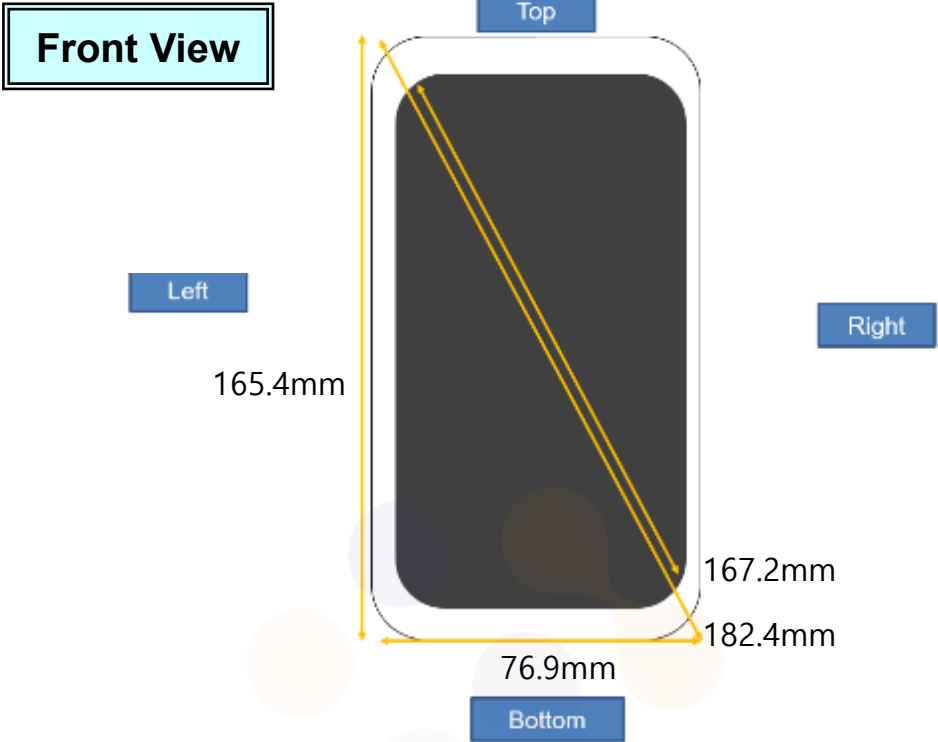

Appendix D. #Antenna Location & Distance

* Diagonal dimension of Display and device

KCTL Inc.

65, Sinwon-ro, Yeongtong-gu,
Suwon-si, Gyeonggi-do, 16677, Korea
TEL: 82-31-285-0894 FAX: 82-505-299-8311
www.kctl.co.kr

Report No.:
KR22-SPF0010-A
Page (263) of (275)

KCTL

Distance between Main1 antennas and edge

Distance between Main2 antennas and edge

This test report shall not be reproduced, except in full, without the written approval