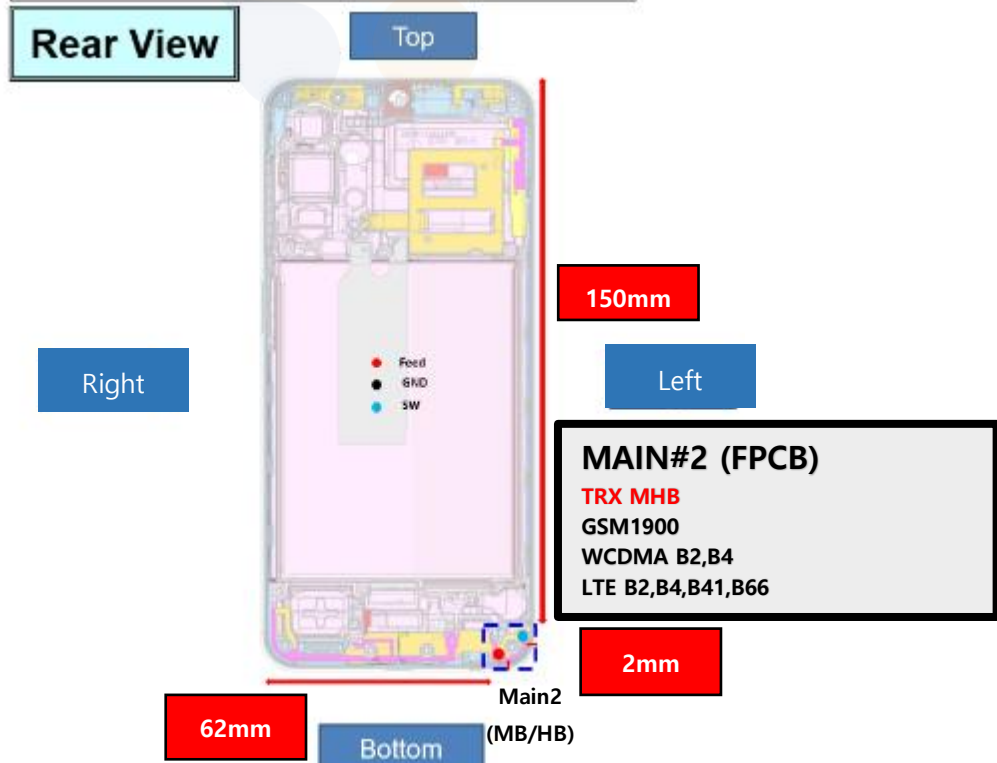

Appendix D. #Antenna Location & Distance

* Diagonal dimension of Display and device

KCTL Inc.

65, Sinwon-ro, Yeongtong-gu,
Suwon-si, Gyeonggi-do, 16677, Korea
TEL: 82-31-285-0894 FAX: 82-505-299-8311
www.kctl.co.kr

Report No.:
KR22-SPF0010-A
Page (263) of (275)

KCTL

Distance between Main1 antennas and edge

Distance between Main2 antennas and edge

This test report shall not be reproduced, except in full, without the written approval