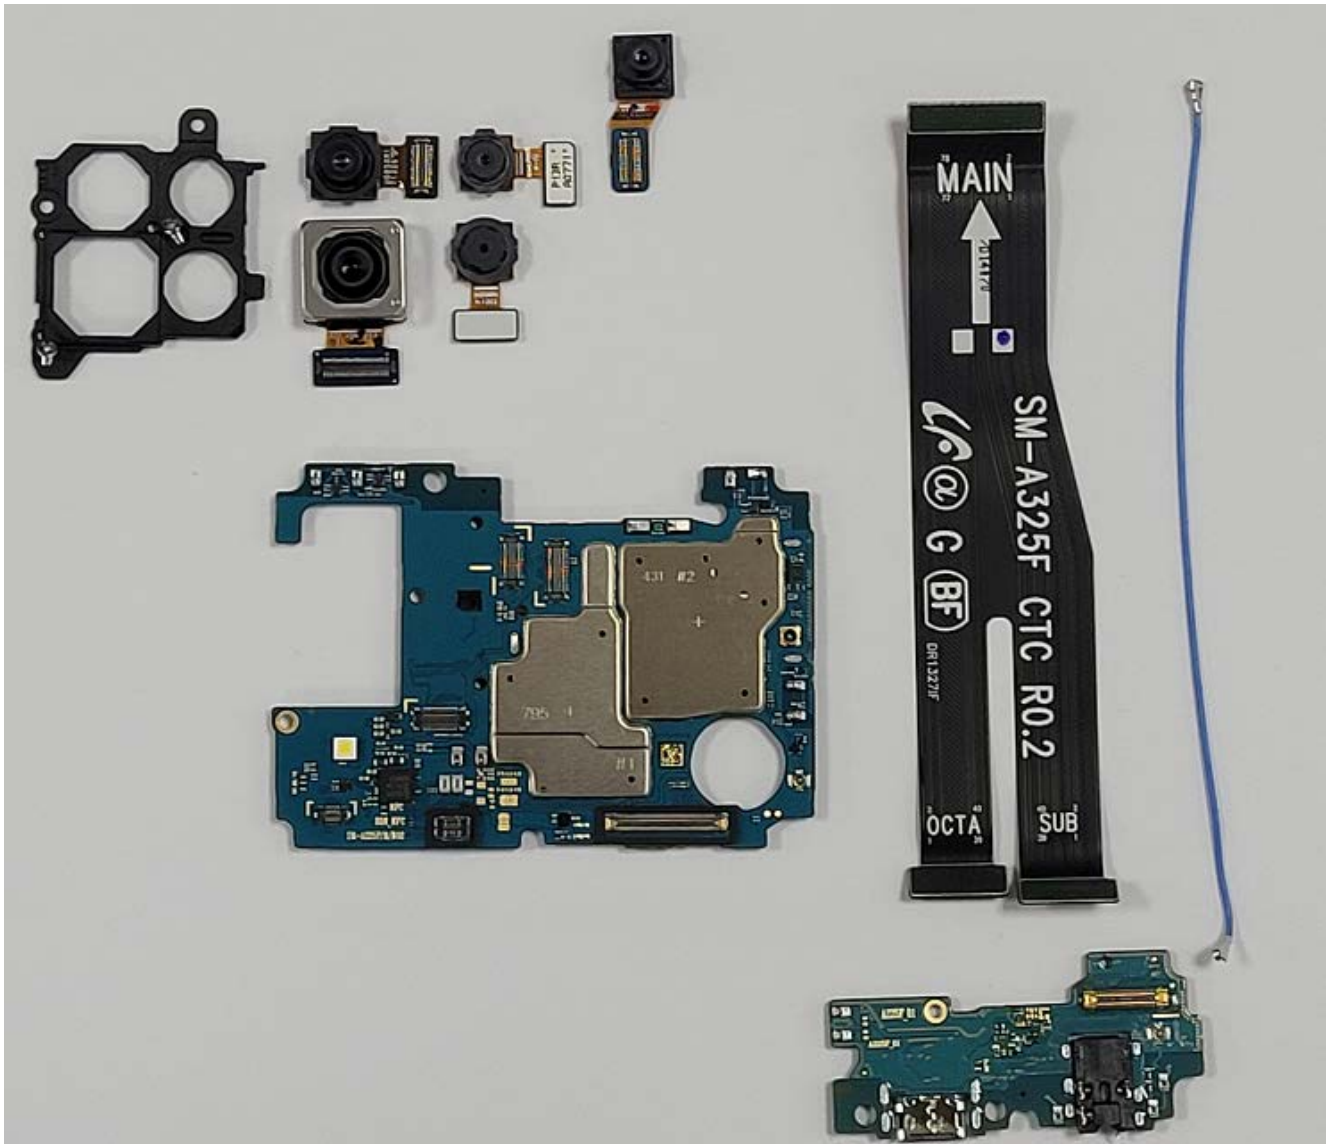

# Internal Photograph

Model : SM-A225M/DSN, SM-A225M/N

FCC ID : A3LSMA225M

■ Main/Bluetooth & WLAN Antenna Internal Photo

BT/WiFi Ant

[Main Ant]  
4G : B41

NFC Ant

[Sub Ant]  
2G : 850, 1900  
3G : WB 2,4,5  
4G : B2,4,5,12,17,26,66  
TDD41

[Main Ant]  
2G : 850, 1900  
3G : WB 2,4,5  
4G : B2,4,5,12,17,26,66

1. Internal Photo

2. Internal Photo

### 3. Internal Photo

#### 4. Internal Photo

5. Internal Photo

6. Internal Photo

7. Internal Photo

8. Internal Photo

9. Internal Photo

10. Internal Photo