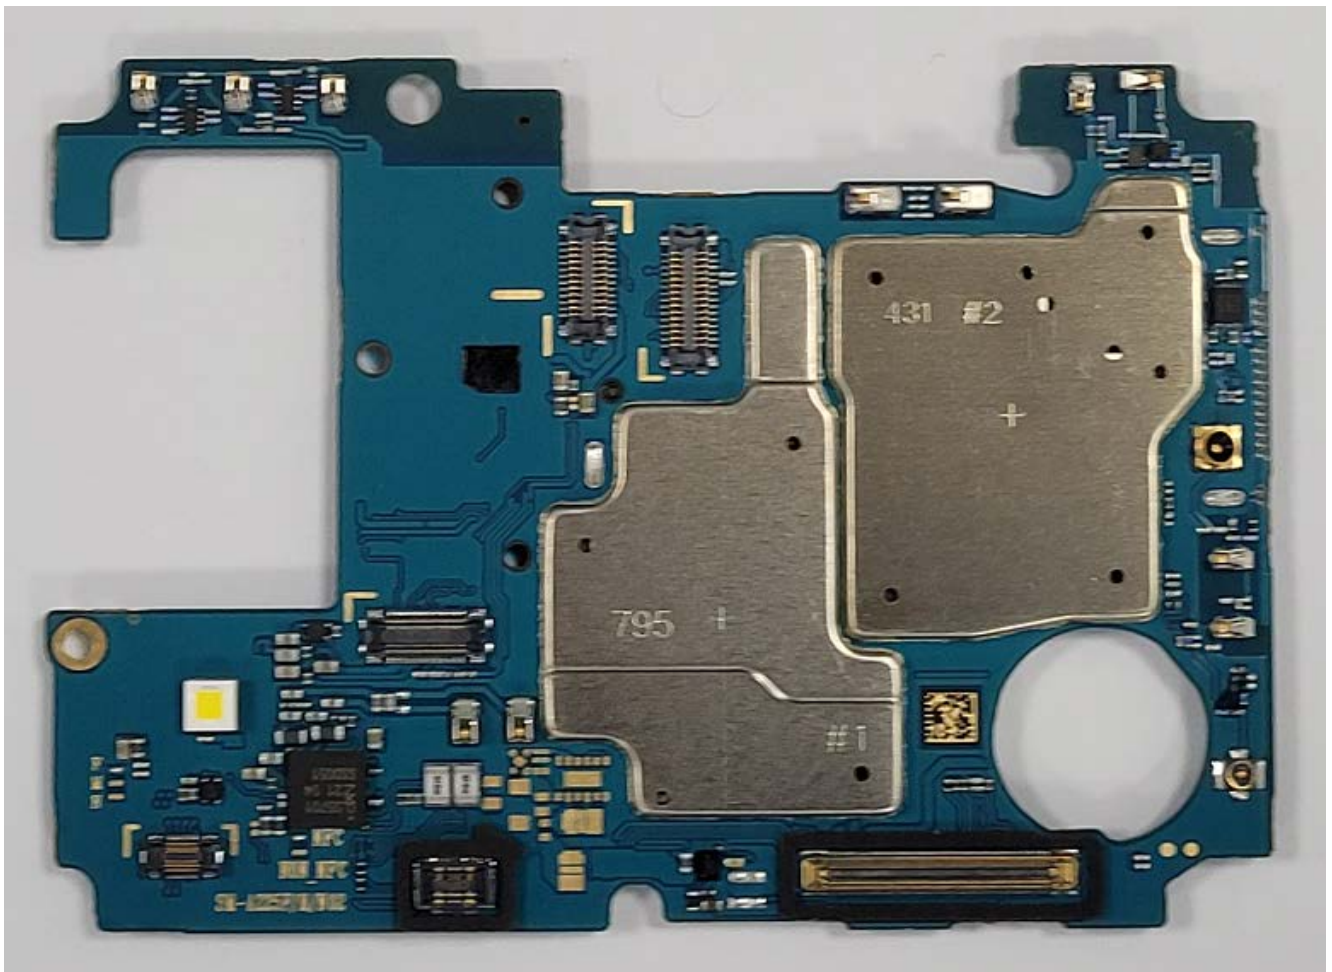

# Internal Photograph

Model : SM-A225M/DSN, SM-A225M/N

FCC ID : A3LSMA225M

■ Main/Bluetooth & WLAN Antenna Internal Photo

BT/WiFi Ant

[Main Ant]  
4G : B41

NFC Ant

[Sub Ant]  
2G : 850, 1900  
3G : WB 2,4,5  
4G : B2,4,5,12,17,26,66  
TDD41

### 3. Internal Photo

#### 4. Internal Photo

5. Internal Photo

6. Internal Photo

7. Internal Photo

8. Internal Photo

9. Internal Photo

10. Internal Photo