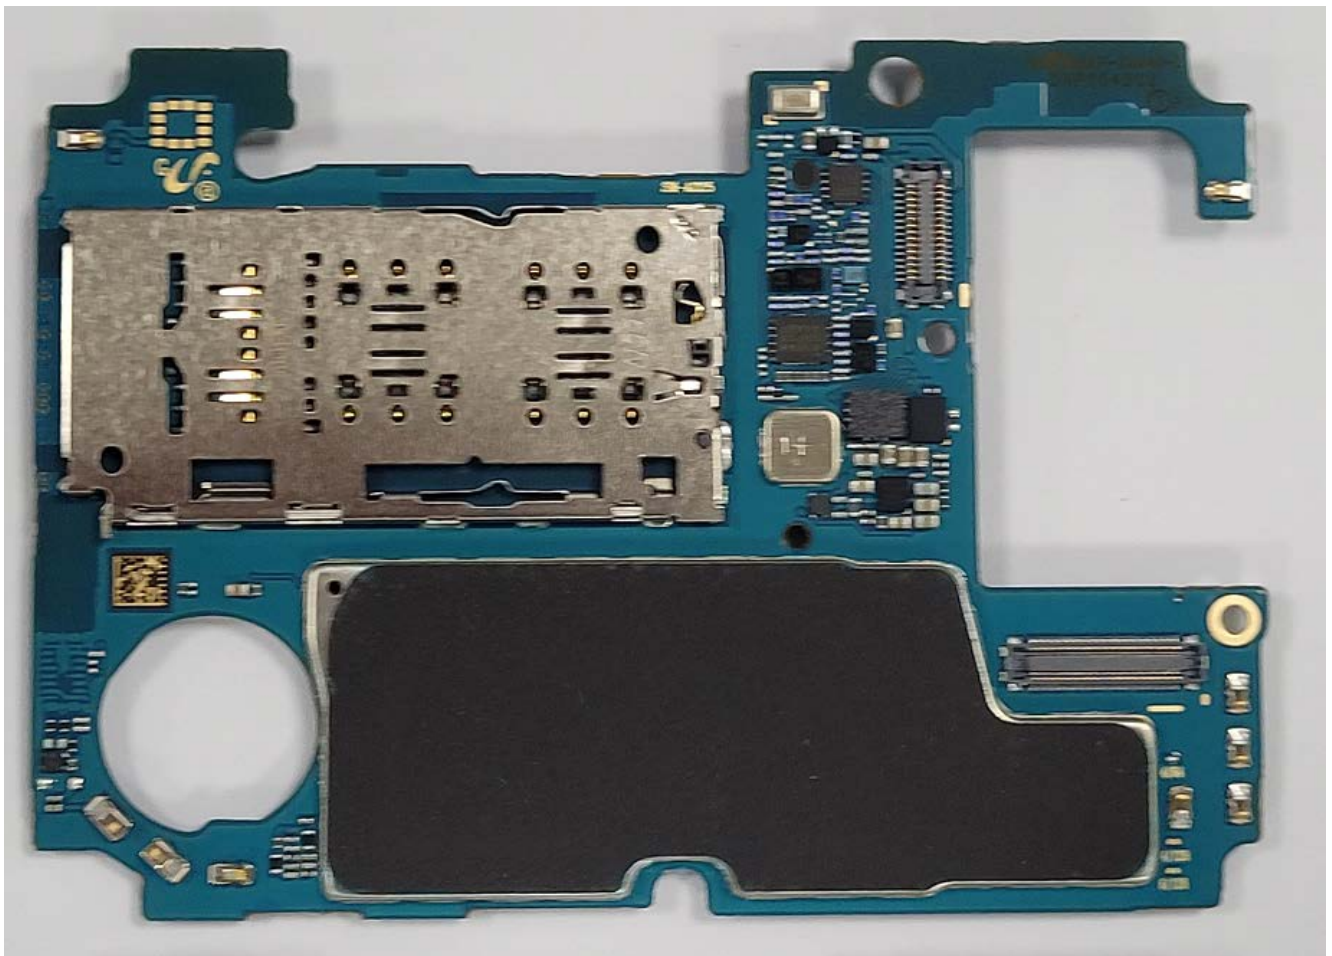

# Internal Photograph

Model : SM-A225M/DSN, SM-A225M/N

FCC ID : A3LSMA225M

■ Main/Bluetooth & WLAN Antenna Internal Photo

BT/WiFi Ant

[Main Ant]  
4G : B41

NFC Ant

[Sub Ant]  
2G : 850, 1900  
3G : WB 2,4,5  
4G : B2,4,5,12,17,26,66  
TDD41

### 3. Internal Photo

#### 4. Internal Photo

5. Internal Photo

6. Internal Photo

7. Internal Photo

8. Internal Photo

9. Internal Photo

10. Internal Photo