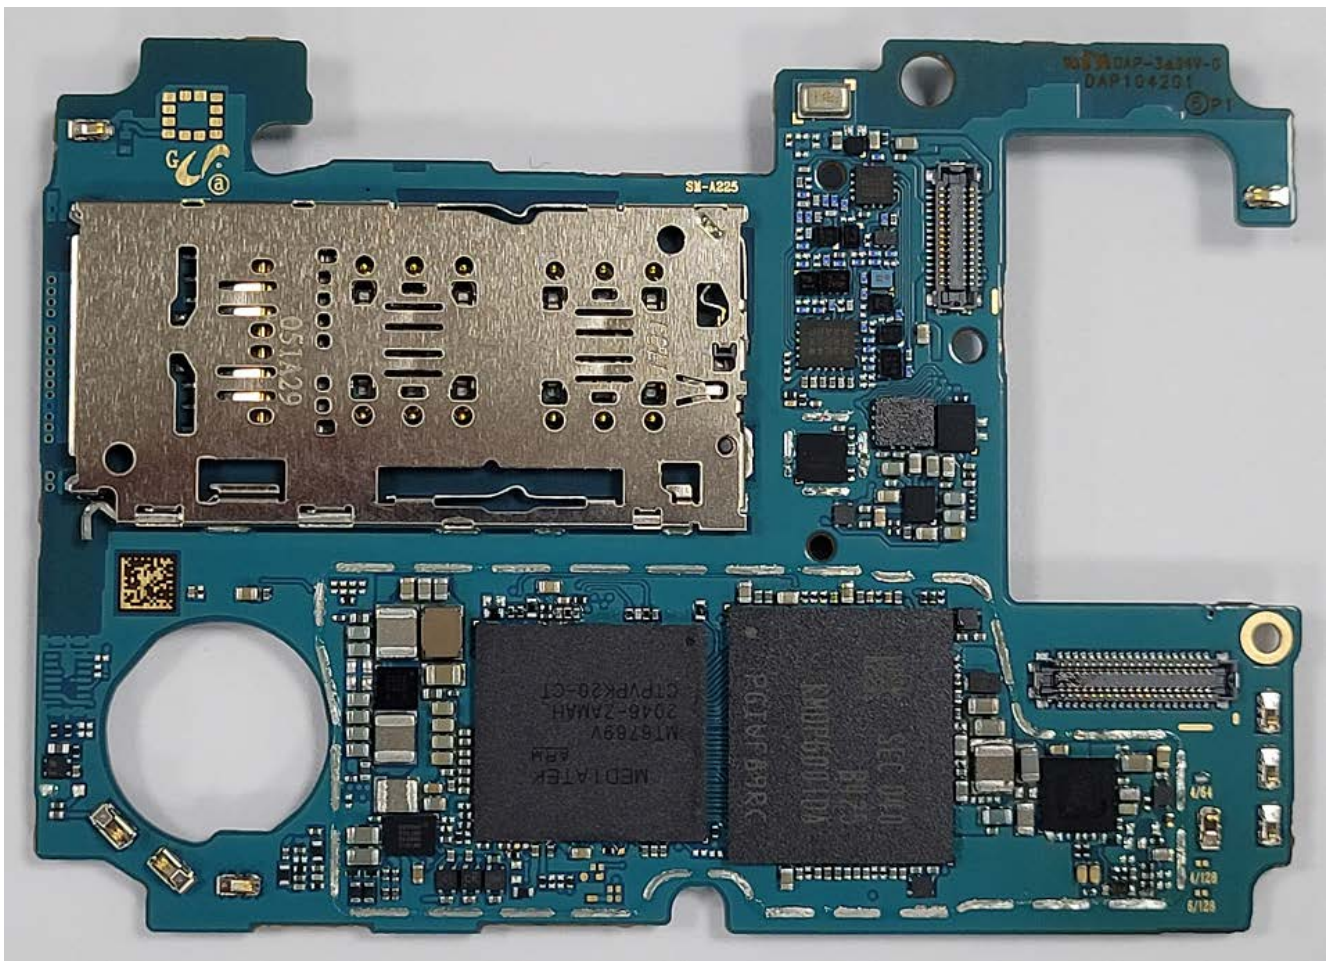

# Internal Photograph

Model : SM-A225M/DSN, SM-A225M/N

FCC ID : A3LSMA225M

■ Main/Bluetooth & WLAN Antenna Internal Photo

BT/WiFi Ant

[Main Ant]  
4G : B41

NFC Ant

[Sub Ant]  
2G : 850, 1900  
3G : WB 2,4,5  
4G : B2,4,5,12,17,26,66  
TDD41

### 3. Internal Photo

#### 4. Internal Photo

5. Internal Photo

6. Internal Photo

7. Internal Photo

8. Internal Photo

9. Internal Photo

10. Internal Photo