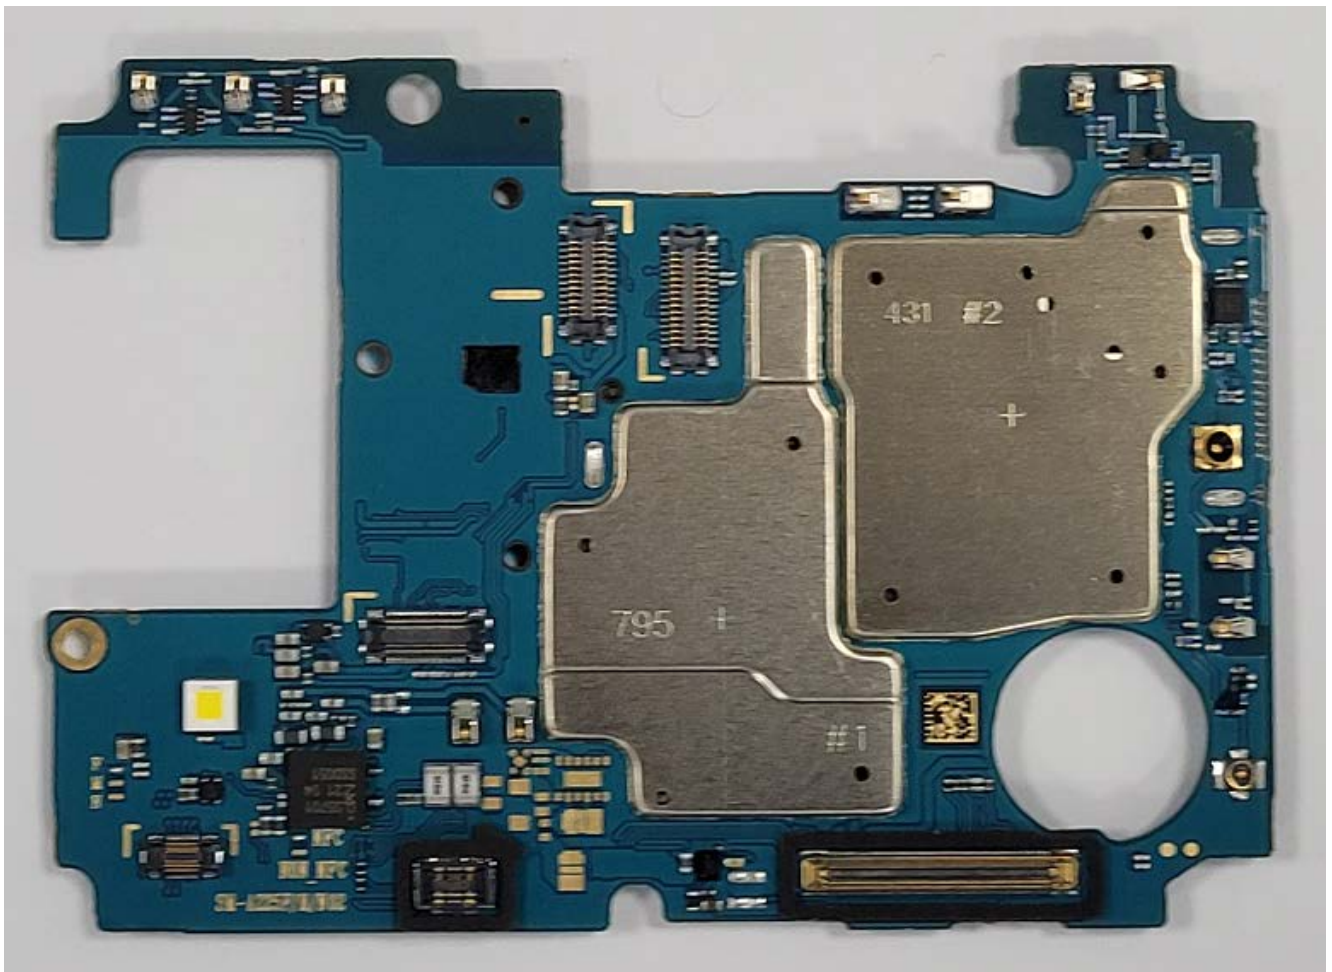

Internal Photograph

Model : SM-A225F/DSN, SM-A225F/N

FCC ID : A3LSMA225F

■ Main/Bluetooth & WLAN Antenna Internal Photo

[Sub Ant]
2G : 850, 1900
3G : WB 5
4G : B5, TDD41

BT/WiFi Ant

[Main Ant]
4G : B41

NFC Ant

[Main Ant]
2G : 850, 1900
3G : WB 5
4G : B5

1. Internal Photo

2. Internal Photo

3. Internal Photo

4. Internal Photo

5. Internal Photo

6. Internal Photo

7. Internal Photo

8. Internal Photo

9. Internal Photo

10. Internal Photo