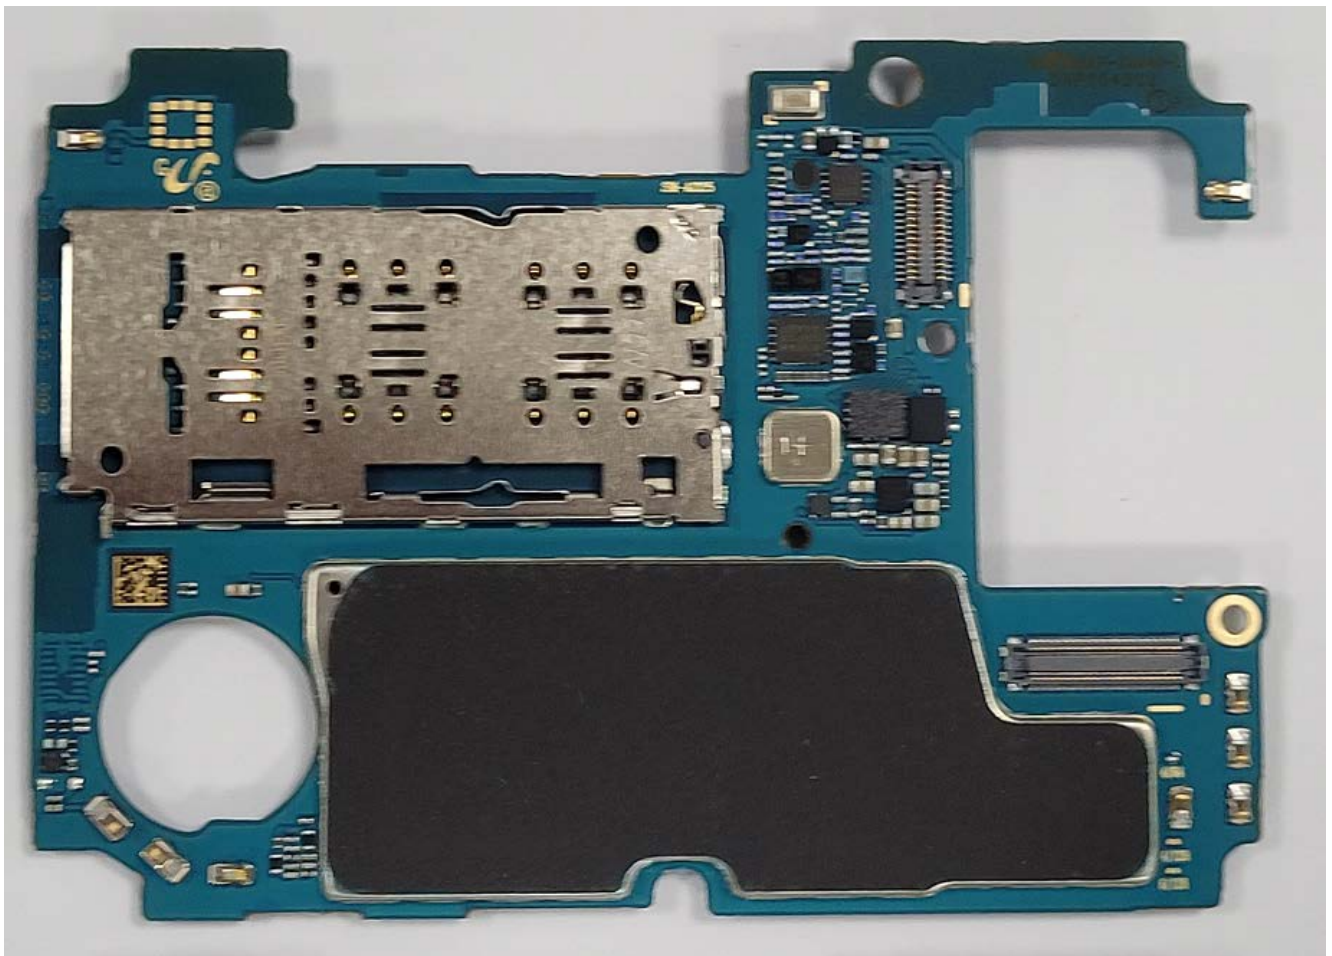

Internal Photograph

Model : SM-A225F/DSN, SM-A225F/N

FCC ID : A3LSMA225F

■ Main/Bluetooth & WLAN Antenna Internal Photo

[Sub Ant]
2G : 850, 1900
3G : WB 5
4G : B5, TDD41

BT/WiFi Ant

[Main Ant]
4G : B41

NFC Ant

[Main Ant]
2G : 850, 1900
3G : WB 5
4G : B5

1. Internal Photo

2. Internal Photo

3. Internal Photo

4. Internal Photo

5. Internal Photo

6. Internal Photo

7. Internal Photo

8. Internal Photo

9. Internal Photo

10. Internal Photo