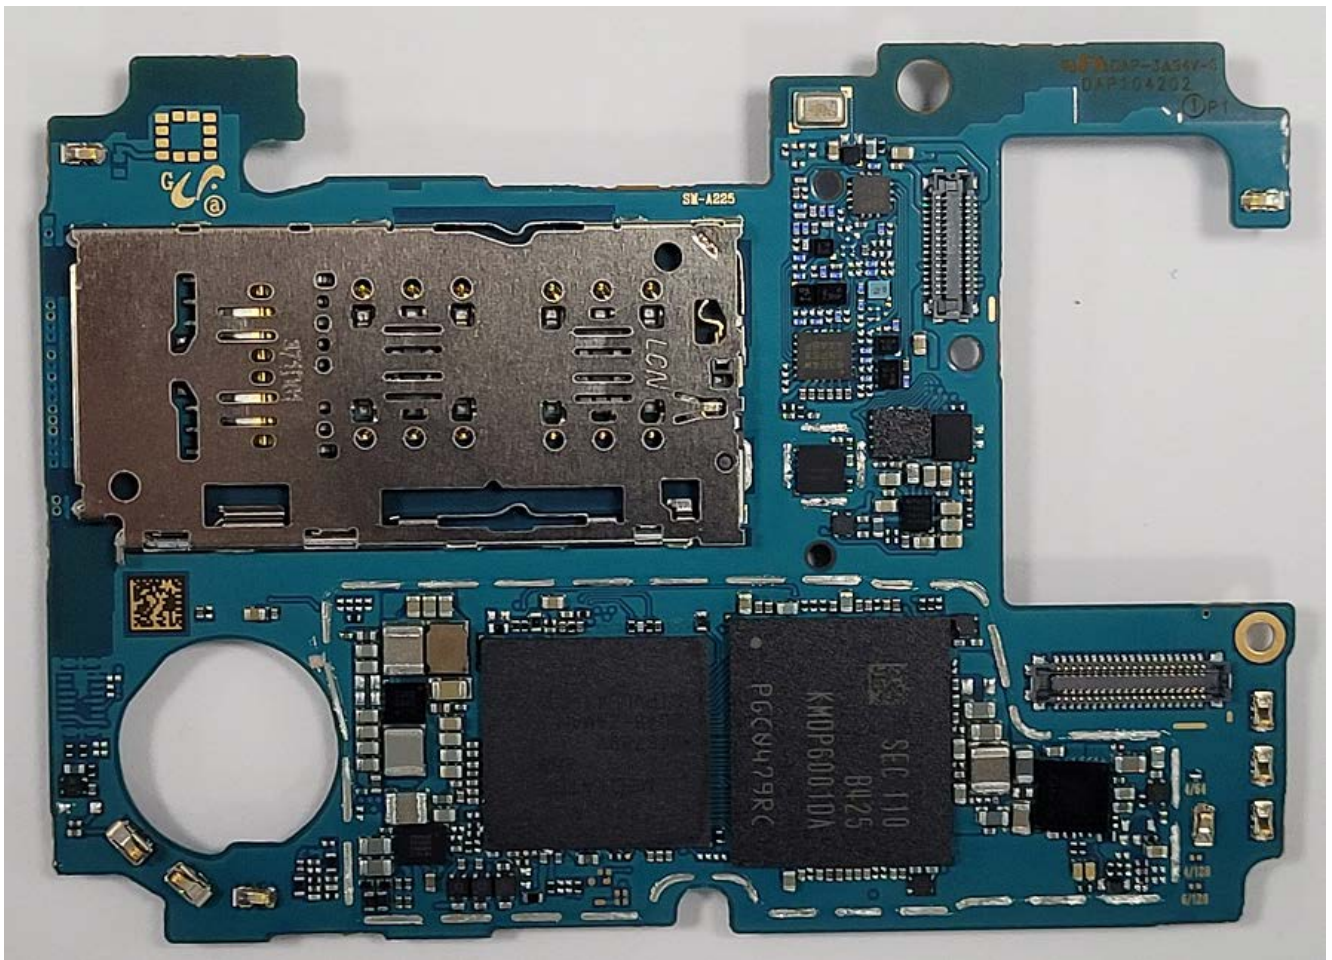

Internal Photograph

Model : SM-A225F/DSN, SM-A225F/N

FCC ID : A3LSMA225F

■ Main/Bluetooth & WLAN Antenna Internal Photo

[Sub Ant]
2G : 850, 1900
3G : WB 5
4G : B5, TDD41

BT/WiFi Ant

[Main Ant]
4G : B41

NFC Ant

[Main Ant]
2G : 850, 1900
3G : WB 5
4G : B5

1. Internal Photo

2. Internal Photo

3. Internal Photo

4. Internal Photo

5. Internal Photo

6. Internal Photo

7. Internal Photo

8. Internal Photo

9. Internal Photo

10. Internal Photo