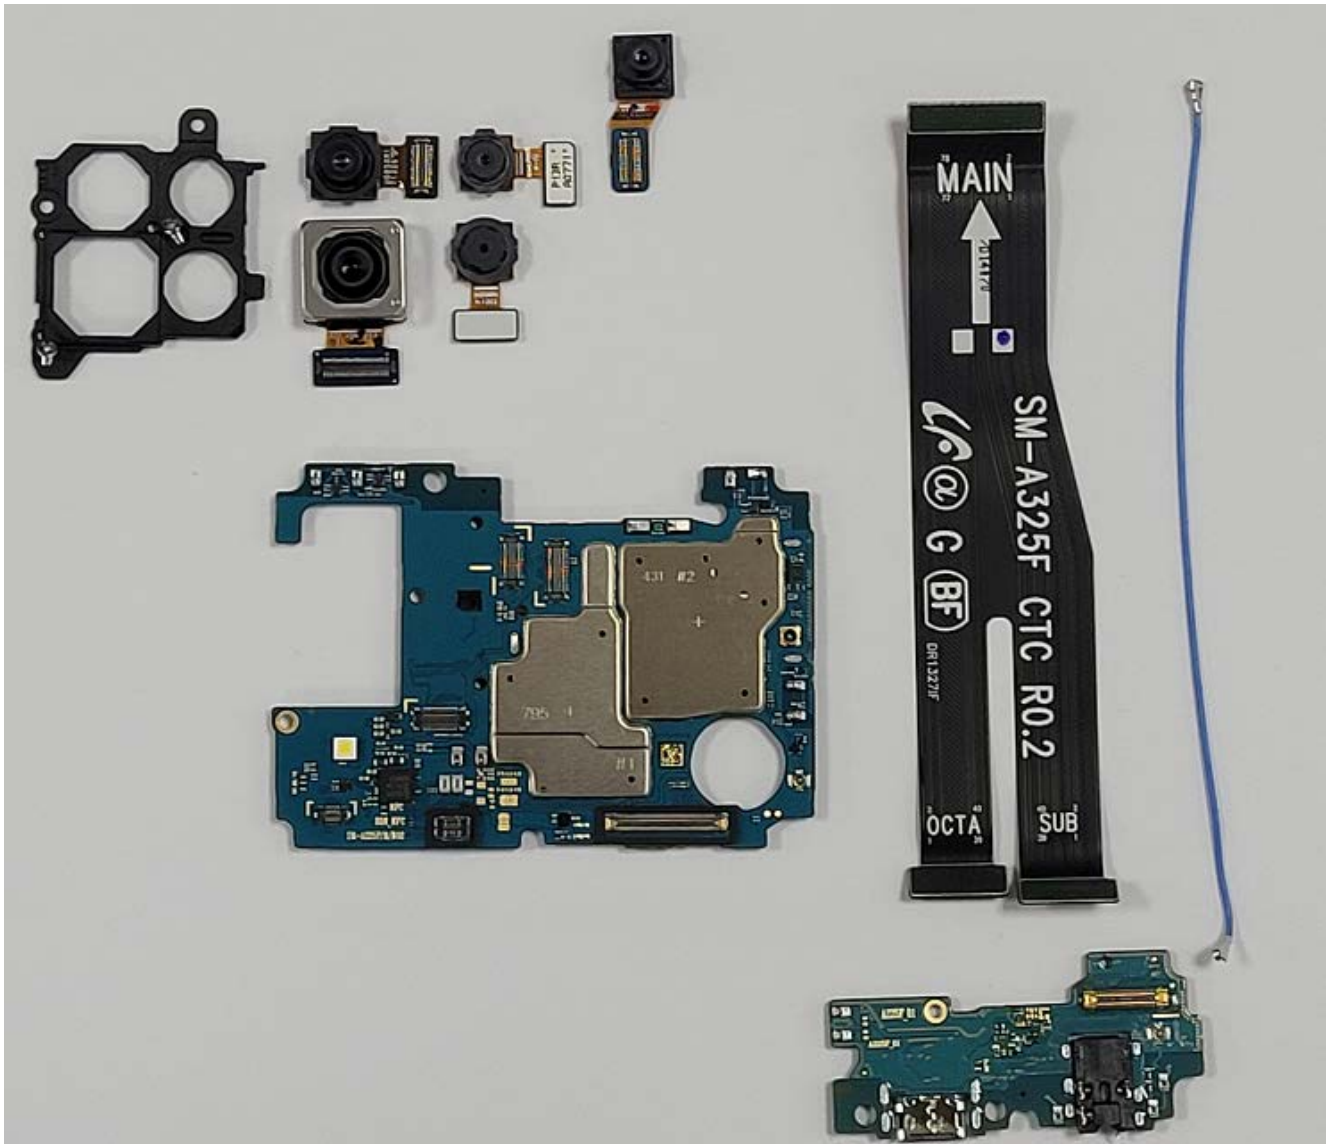

Internal Photograph

Model : SM-A225F/DSN, SM-A225F/N

FCC ID : A3LSMA225F

■ Main/Bluetooth & WLAN Antenna Internal Photo

[Sub Ant]
2G : 850, 1900
3G : WB 5
4G : B5, TDD41

BT/WiFi Ant

[Main Ant]
4G : B41

NFC Ant

[Main Ant]
2G : 850, 1900
3G : WB 5
4G : B5

1. Internal Photo

2. Internal Photo

3. Internal Photo

4. Internal Photo

5. Internal Photo

6. Internal Photo

7. Internal Photo

8. Internal Photo

9. Internal Photo

10. Internal Photo