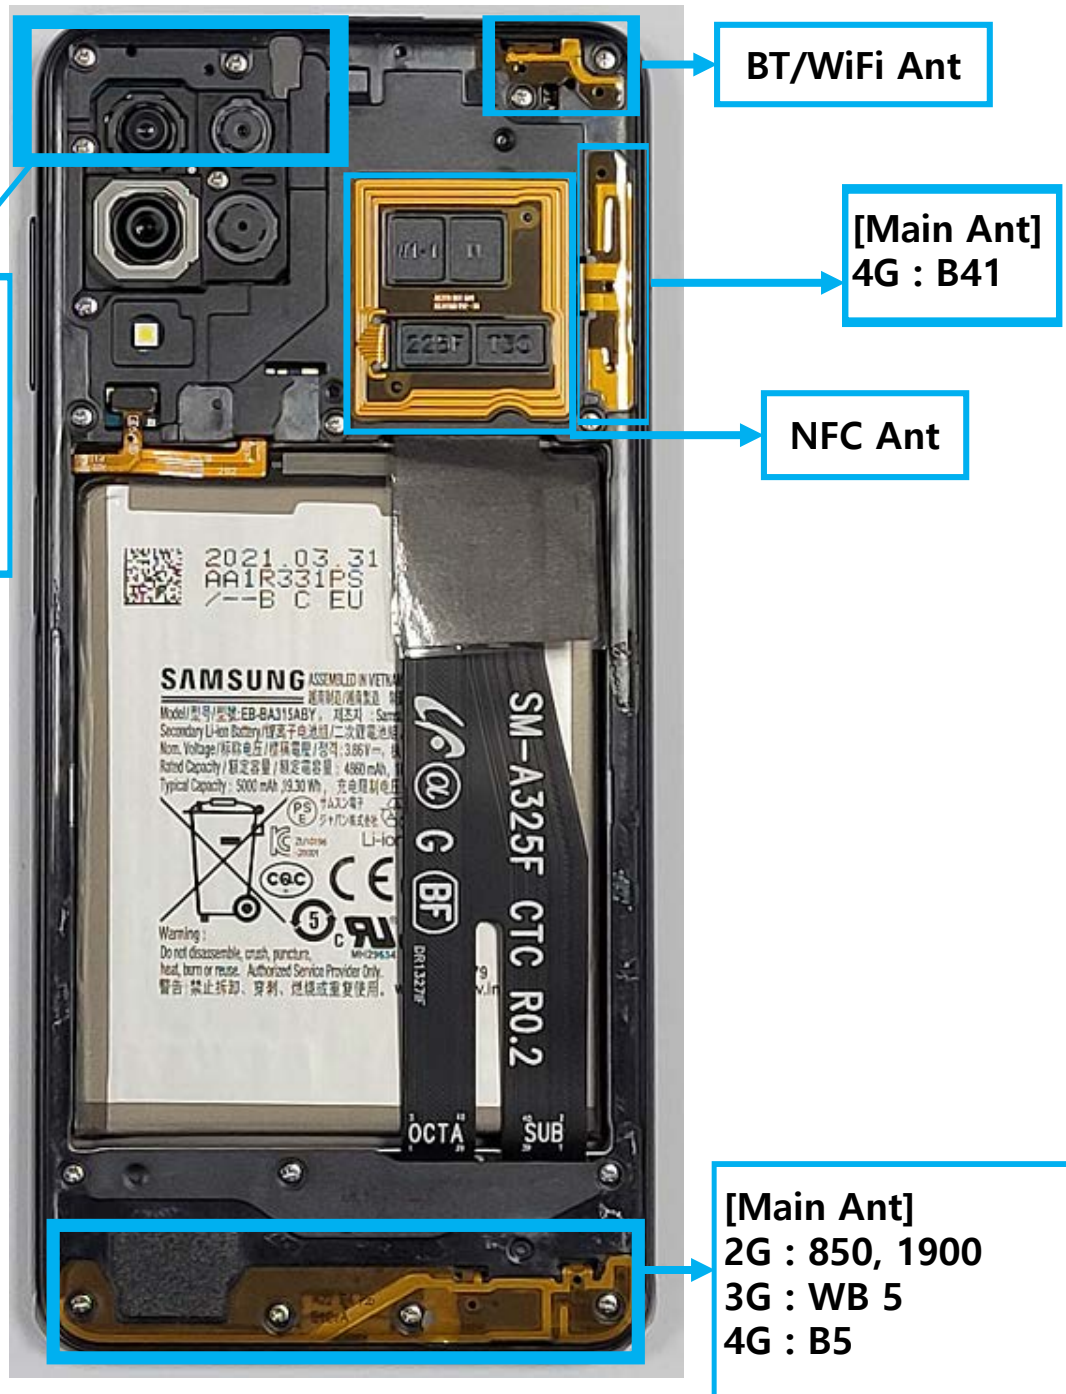

Internal Photograph

Model : SM-A225F/DSN, SM-A225F/N

FCC ID : A3LSMA225F

■ Main/Bluetooth & WLAN Antenna Internal Photo

[Sub Ant]
2G : 850, 1900
3G : WB 5
4G : B5, TDD41

BT/WiFi Ant

[Main Ant]
4G : B41

NFC Ant

[Main Ant]
2G : 850, 1900
3G : WB 5
4G : B5

1. Internal Photo

2. Internal Photo

3. Internal Photo

4. Internal Photo

5. Internal Photo

6. Internal Photo

7. Internal Photo