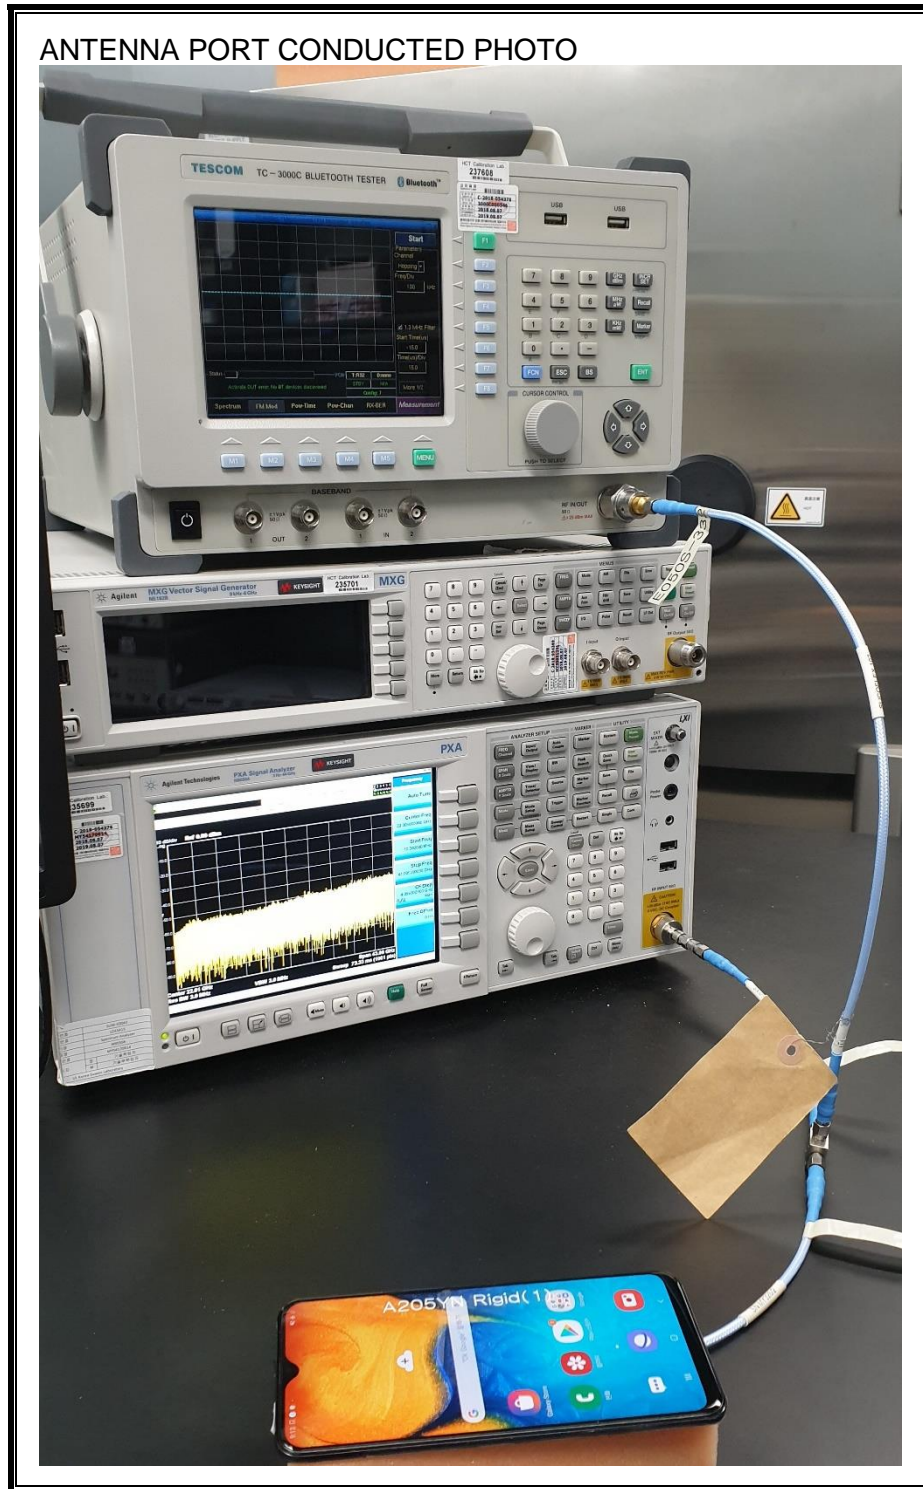

#### ANTENNA PORT CONDUCTED RF MEASUREMENT SETUP

**RADIATED RF MEASUREMENT SETUP (BELOW 1 GHz)**

**RADIATED RF MEASUREMENT SETUP (ABOVE 1 GHz)**

**RADIATED RF MEASUREMENT SETUP FOR PORTABLE CONFIGURATION**

**POWERLINE CONDUCTED EMISSIONS MEASUREMENT SETUP**

**END OF REPORT**