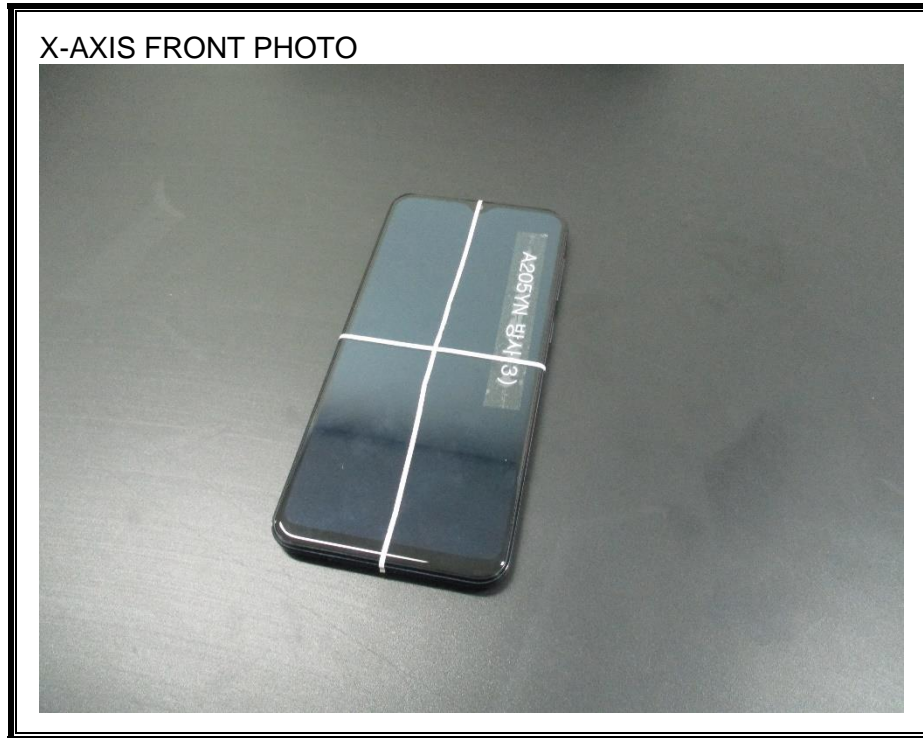

#### ANTENNA PORT CONDUCTED RF MEASUREMENT SETUP

**RADIATED RF MEASUREMENT SETUP (BELOW 1 GHz)**

**RADIATED RF MEASUREMENT SETUP (ABOVE 1 GHz)**

**RADIATED RF MEASUREMENT SETUP FOR PORTABLE CONFIGURATION**