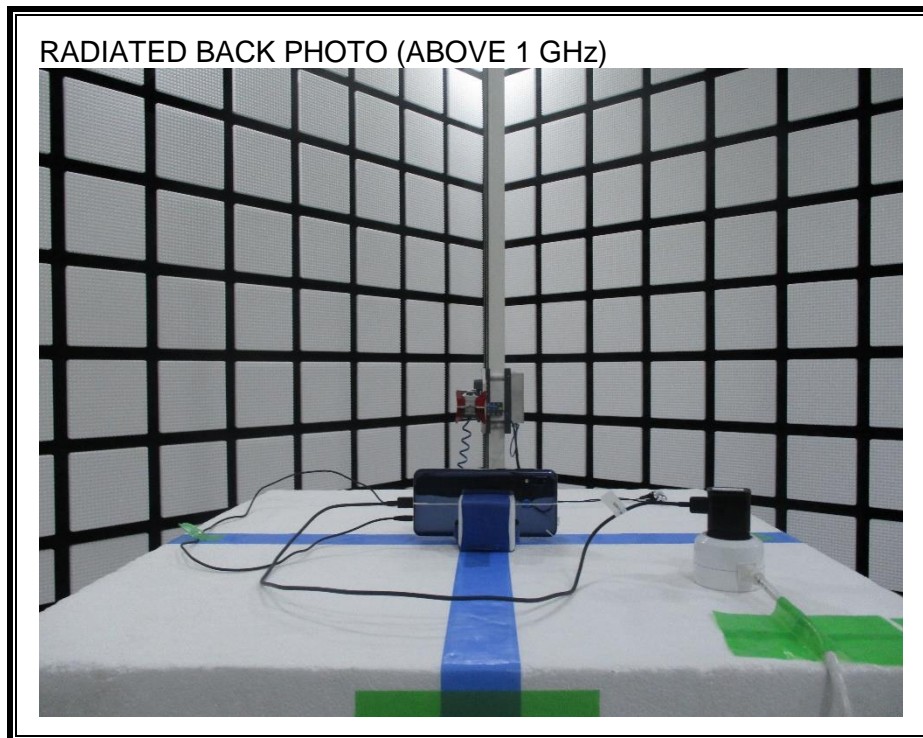

13. SETUP PHOTOS

ANTENNA PORT CONDUCTED RF MEASUREMENT SETUP

RADIATED RF MEASUREMENT SETUP (BELOW 1 GHz)

RADIATED RF MEASUREMENT SETUP (ABOVE 1 GHz)

RADIATED RF MEASUREMENT SETUP FOR PORTABLE CONFIGURATION

POWERLINE CONDUCTED EMISSIONS MEASUREMENT SETUP

END OF REPORT