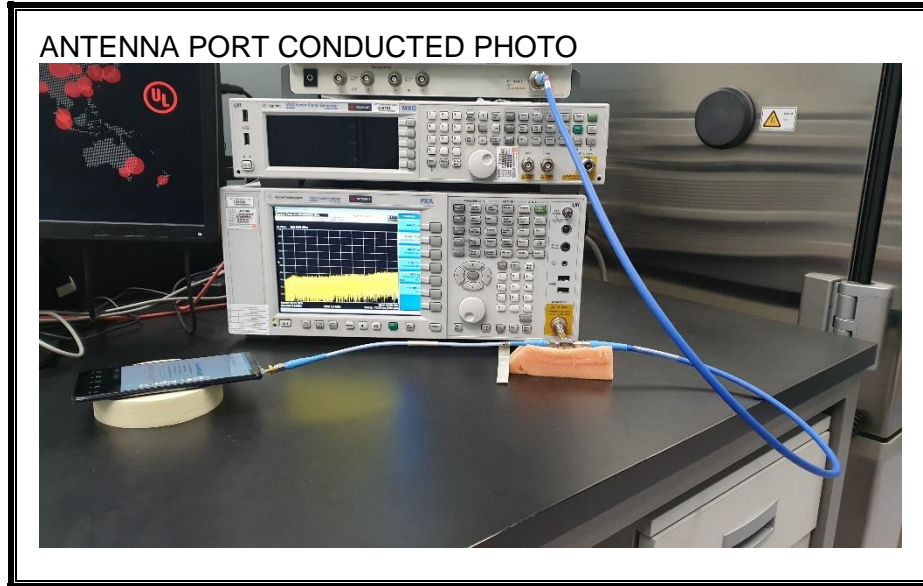

13. SETUP PHOTOS

ANTENNA PORT CONDUCTED RF MEASUREMENT SETUP

RADIATED RF MEASUREMENT SETUP (BELOW 1 GHz)

RADIATED RF MEASUREMENT SETUP (ABOVE 1 GHz)

RADIATED RF MEASUREMENT SETUP FOR PORTABLE CONFIGURATION

POWERLINE CONDUCTED EMISSIONS MEASUREMENT SETUP

END OF REPORT