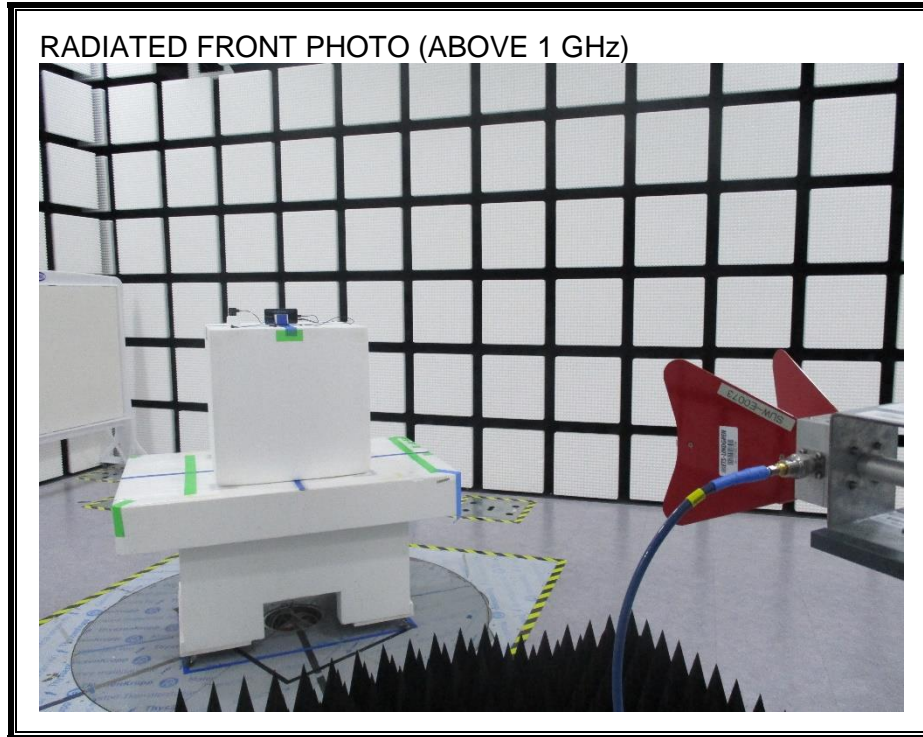

13. SETUP PHOTOS

ANTENNA PORT CONDUCTED RF MEASUREMENT SETUP

RADIATED RF MEASUREMENT SETUP (BELOW 1 GHz)

RADIATED RF MEASUREMENT SETUP (ABOVE 1 GHz)

RADIATED RF MEASUREMENT SETUP FOR PORTABLE CONFIGURATION

POWERLINE CONDUCTED EMISSIONS MEASUREMENT SETUP

END OF REPORT