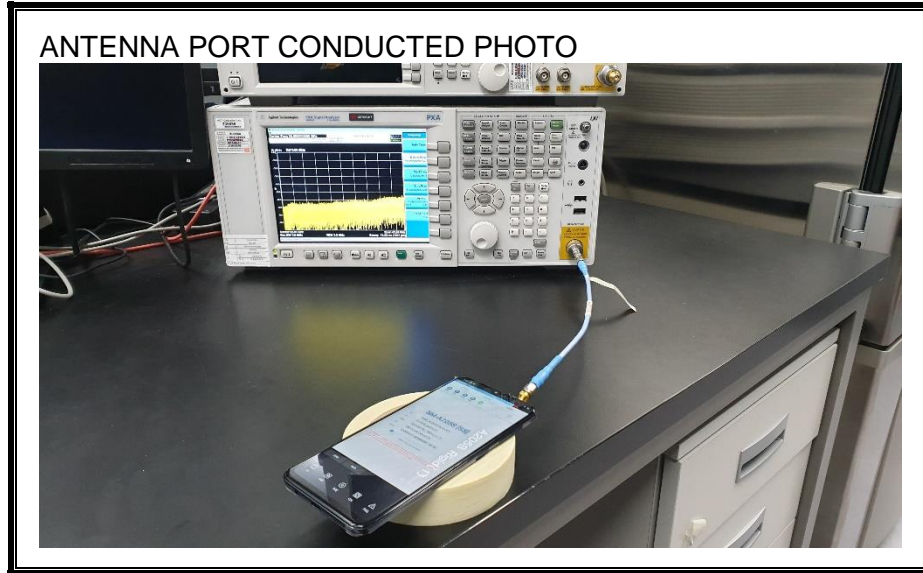

13. SETUP PHOTOS

ANTENNA PORT CONDUCTED RF MEASUREMENT SETUP

RADIATED RF MEASUREMENT SETUP (BELOW 1 GHz)

RADIATED RF MEASUREMENT SETUP (ABOVE 1 GHz)

RADIATED RF MEASUREMENT SETUP FOR PORTABLE CONFIGURATION

POWERLINE CONDUCTED EMISSIONS MEASUREMENT SETUP

END OF REPORT