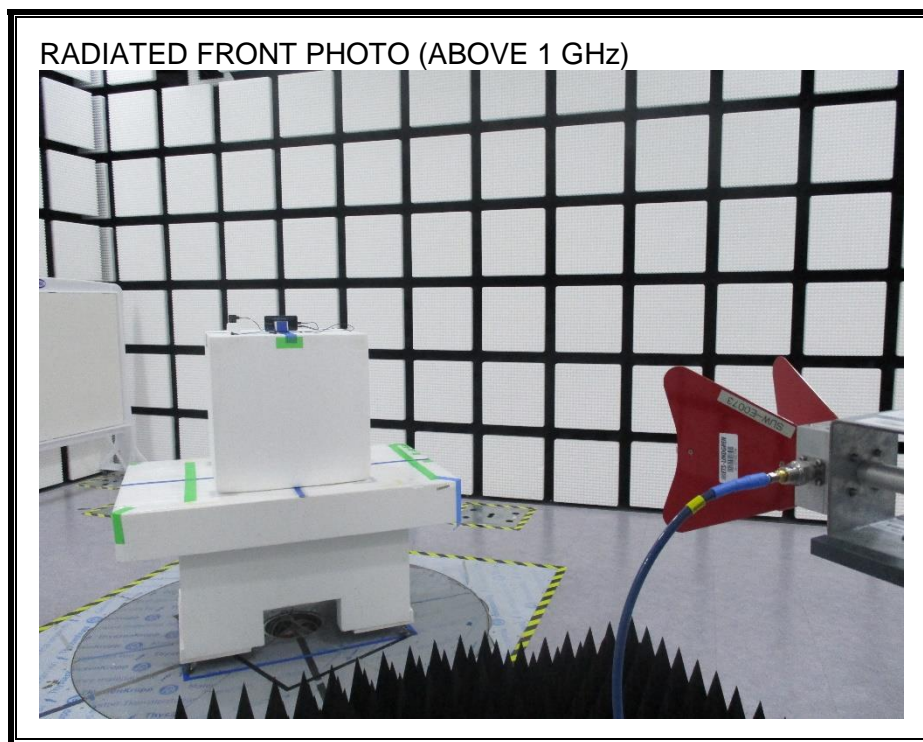

13. SETUP PHOTOS

ANTENNA PORT CONDUCTED RF MEASUREMENT SETUP

RADIATED RF MEASUREMENT SETUP (BELOW 1 GHz)

RADIATED RF MEASUREMENT SETUP (ABOVE 1 GHz)

RADIATED RF MEASUREMENT SETUP FOR PORTABLE CONFIGURATION

POWERLINE CONDUCTED EMISSIONS MEASUREMENT SETUP

END OF REPORT