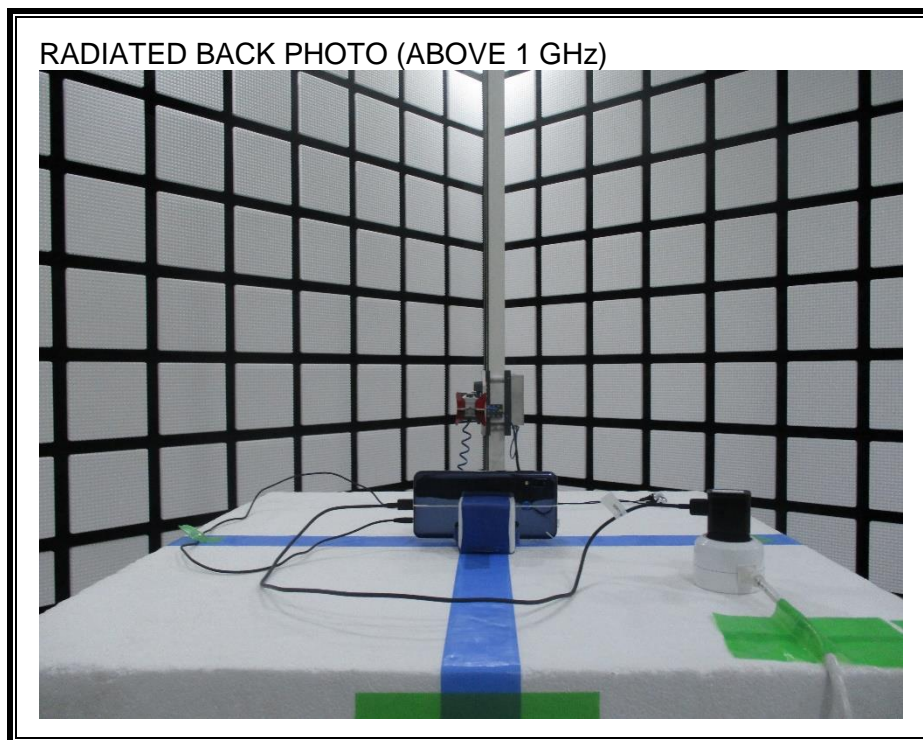

13. SETUP PHOTOS

ANTENNA PORT CONDUCTED RF MEASUREMENT SETUP

RADIATED RF MEASUREMENT SETUP (BELOW 1 GHz)

RADIATED RF MEASUREMENT SETUP (ABOVE 1 GHz)

RADIATED RF MEASUREMENT SETUP FOR PORTABLE CONFIGURATION

POWERLINE CONDUCTED EMISSIONS MEASUREMENT SETUP

END OF REPORT