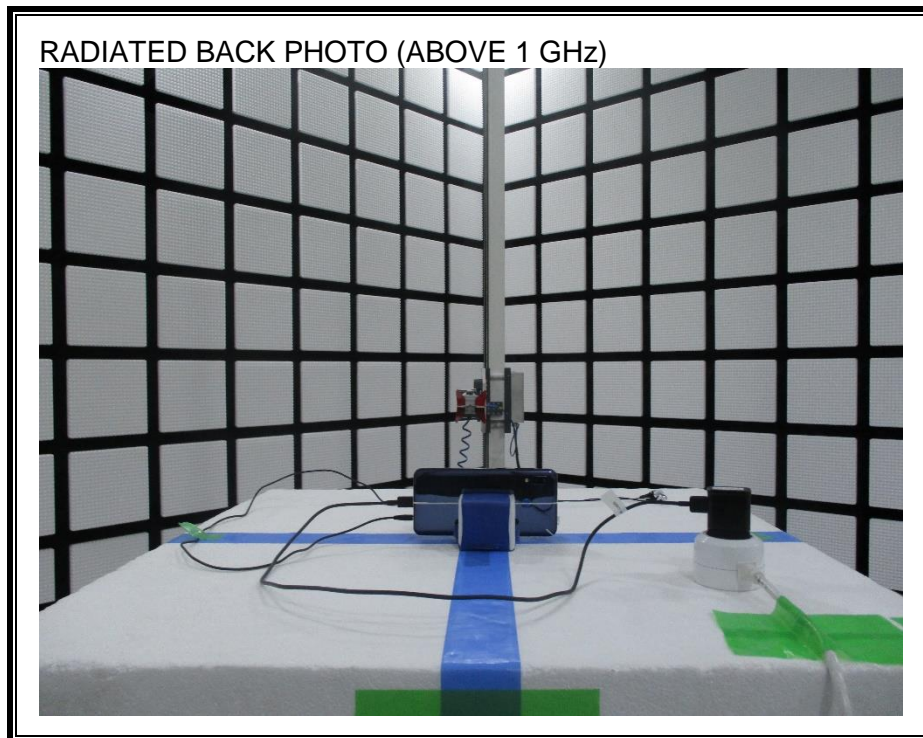

13. SETUP PHOTOS

ANTENNA PORT CONDUCTED RF MEASUREMENT SETUP

RADIATED RF MEASUREMENT SETUP (BELOW 1 GHz)

RADIATED RF MEASUREMENT SETUP (ABOVE 1 GHz)

RADIATED RF MEASUREMENT SETUP FOR PORTABLE CONFIGURATION

POWERLINE CONDUCTED EMISSIONS MEASUREMENT SETUP

END OF REPORT