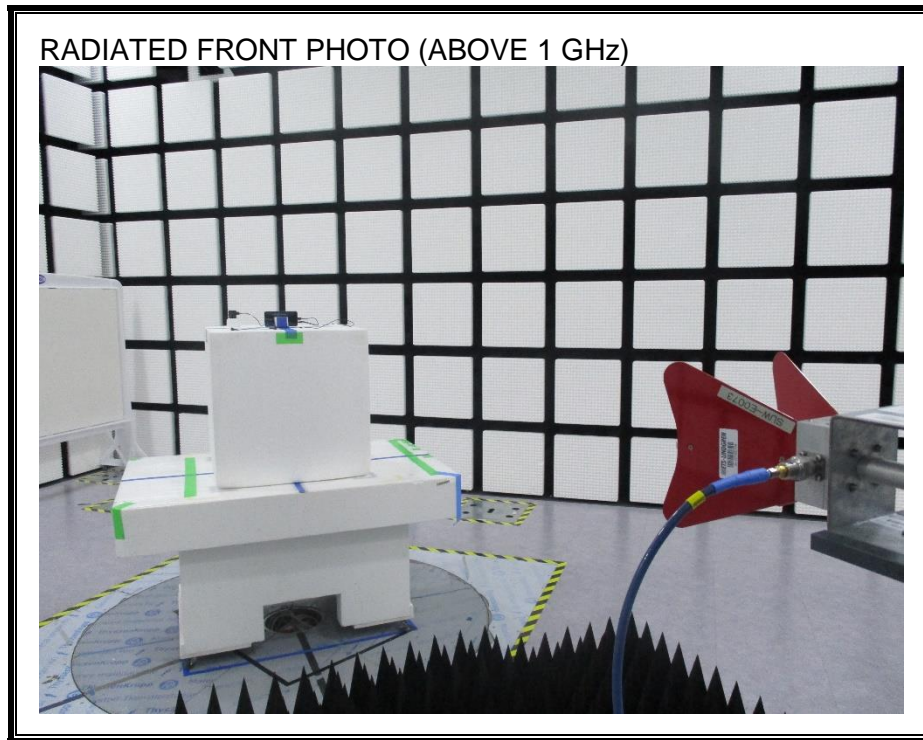

13. SETUP PHOTOS

ANTENNA PORT CONDUCTED RF MEASUREMENT SETUP

RADIATED RF MEASUREMENT SETUP (BELOW 1 GHz)

RADIATED RF MEASUREMENT SETUP (ABOVE 1 GHz)

RADIATED RF MEASUREMENT SETUP FOR PORTABLE CONFIGURATION

POWERLINE CONDUCTED EMISSIONS MEASUREMENT SETUP

END OF REPORT