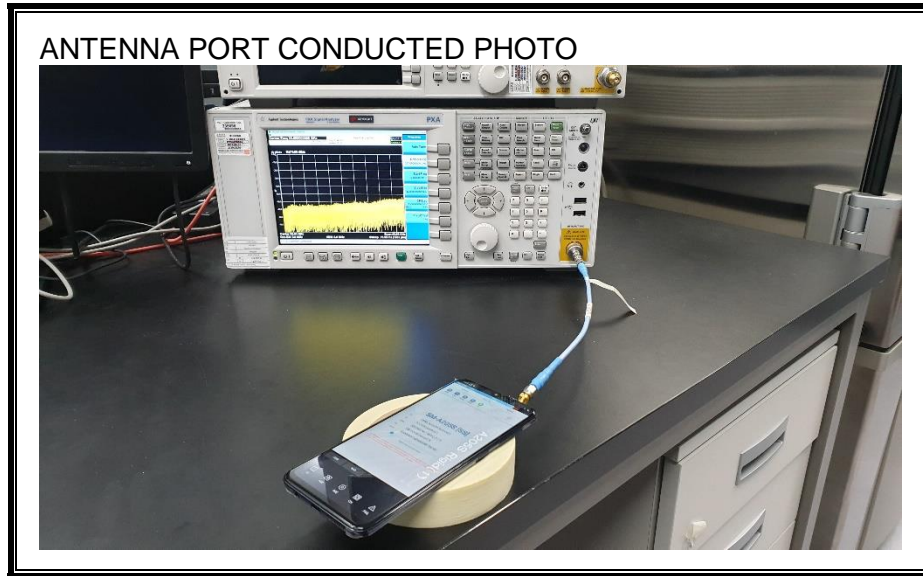

13. SETUP PHOTOS

ANTENNA PORT CONDUCTED RF MEASUREMENT SETUP

RADIATED RF MEASUREMENT SETUP (BELOW 1 GHz)

RADIATED RF MEASUREMENT SETUP (ABOVE 1 GHz)

RADIATED RF MEASUREMENT SETUP FOR PORTABLE CONFIGURATION

POWERLINE CONDUCTED EMISSIONS MEASUREMENT SETUP

END OF REPORT