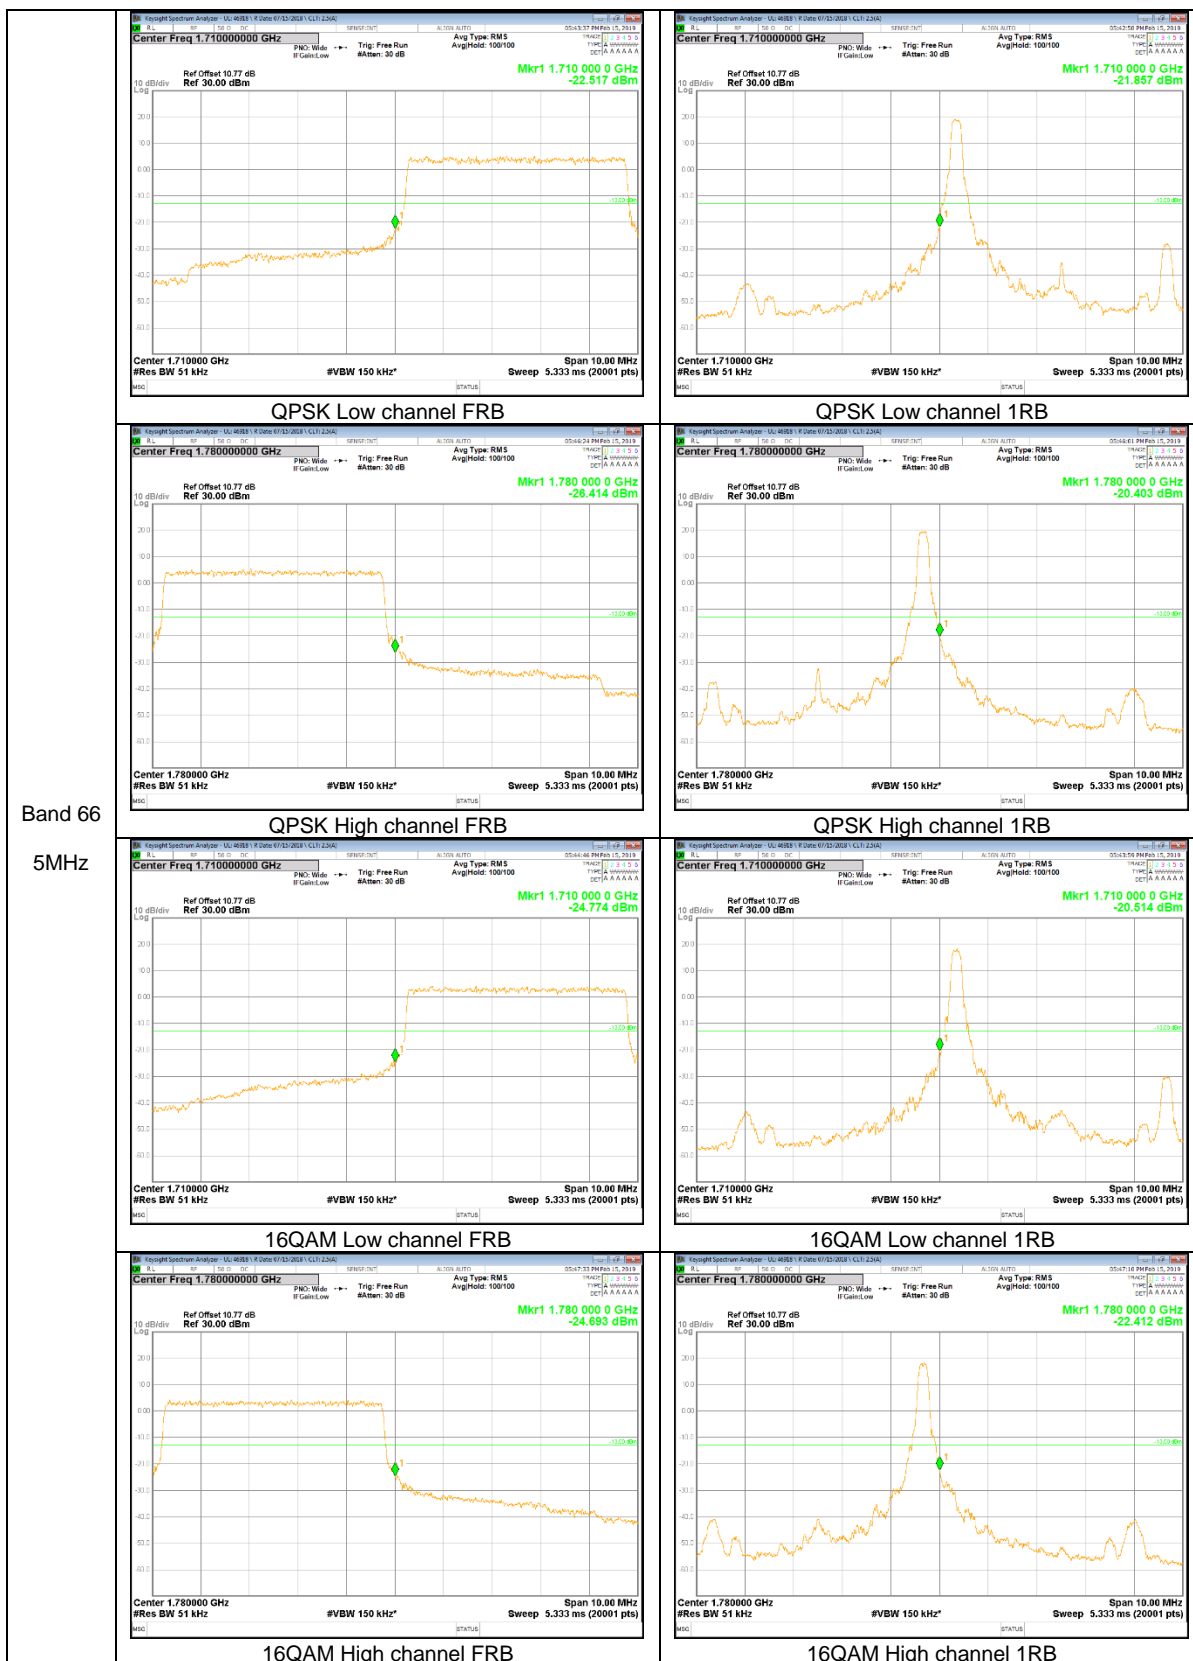

Band 5
 3MHz

LTE Band 12

Band 12
10MHz

LTE Band 13

Band 13
 10MHz

LTE Band 66

Band 66
 20MHz

9.2.2. EMISSION MASK RESULT

LTE Band 41

Band 41
20MHz