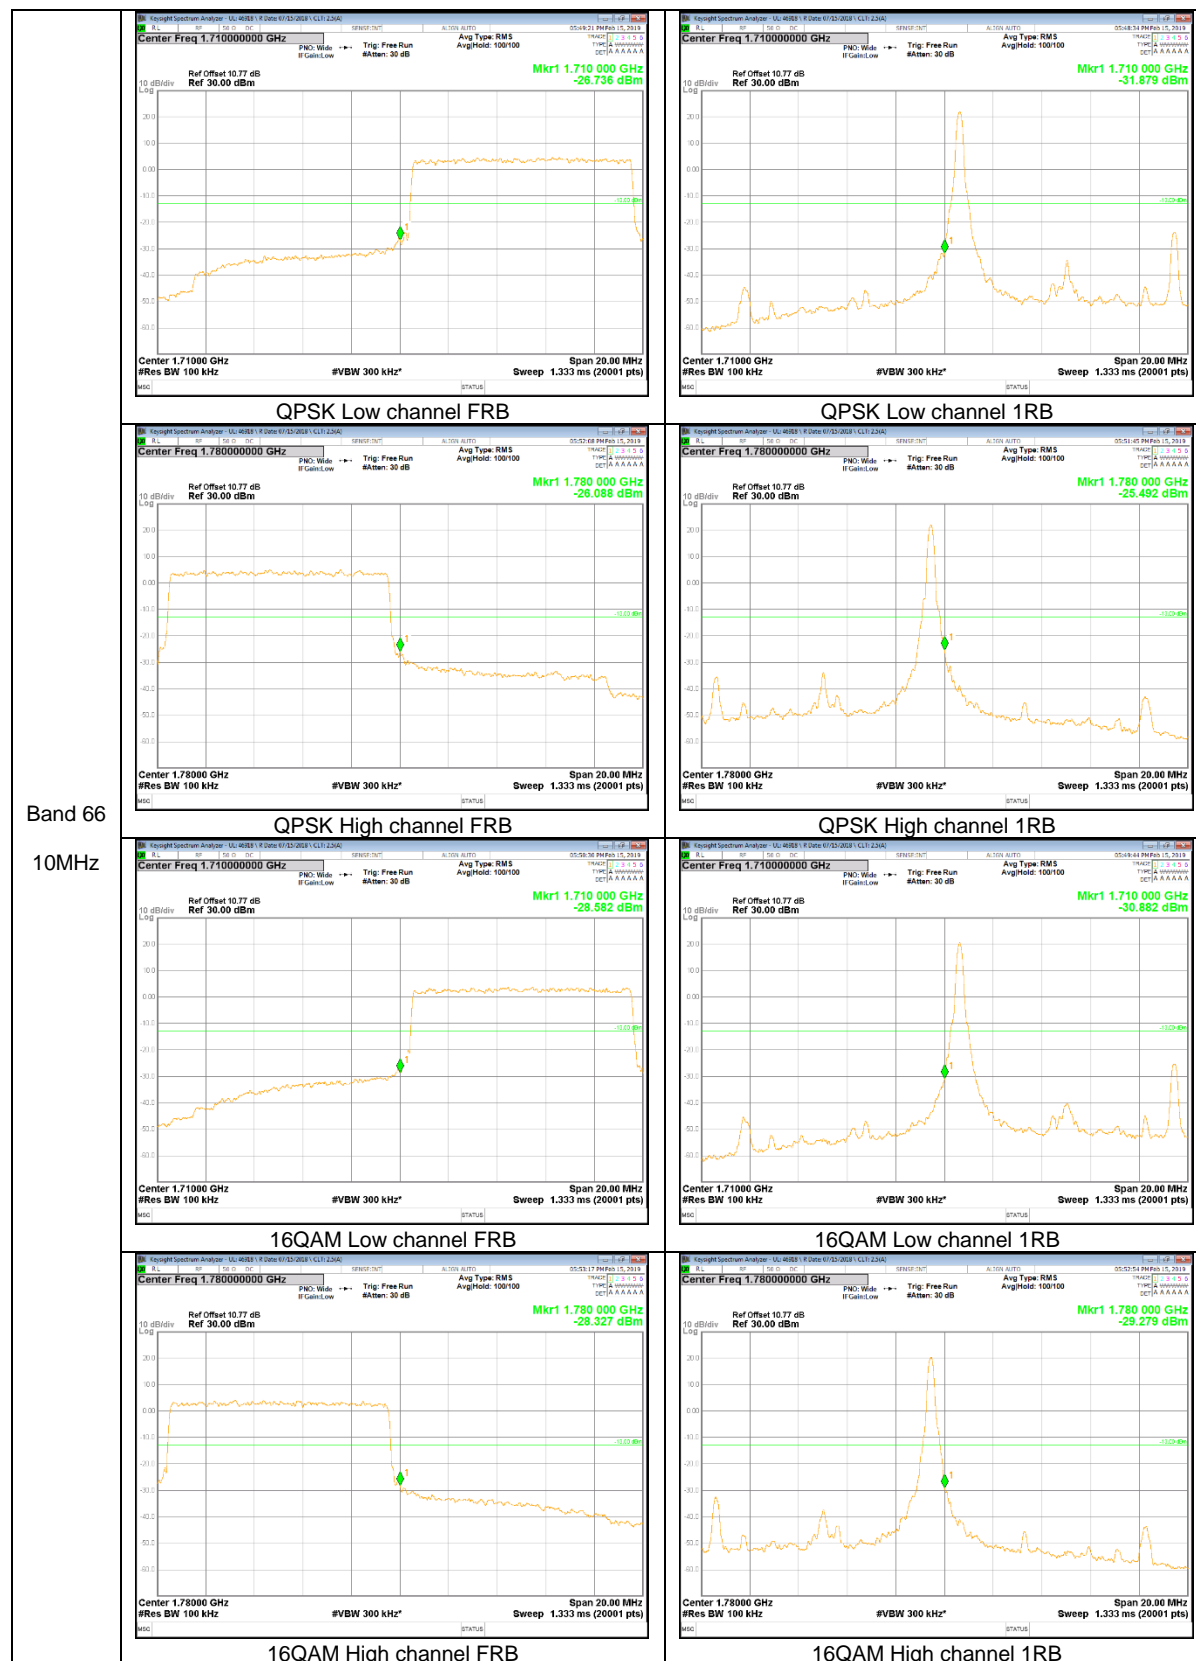

Band 5
 3MHz

LTE Band 12

Band 12
10MHz

LTE Band 13

Band 13
 10MHz

LTE Band 66

Band 66
 20MHz

9.2.2. EMISSION MASK RESULT

LTE Band 41

Band 41
20MHz