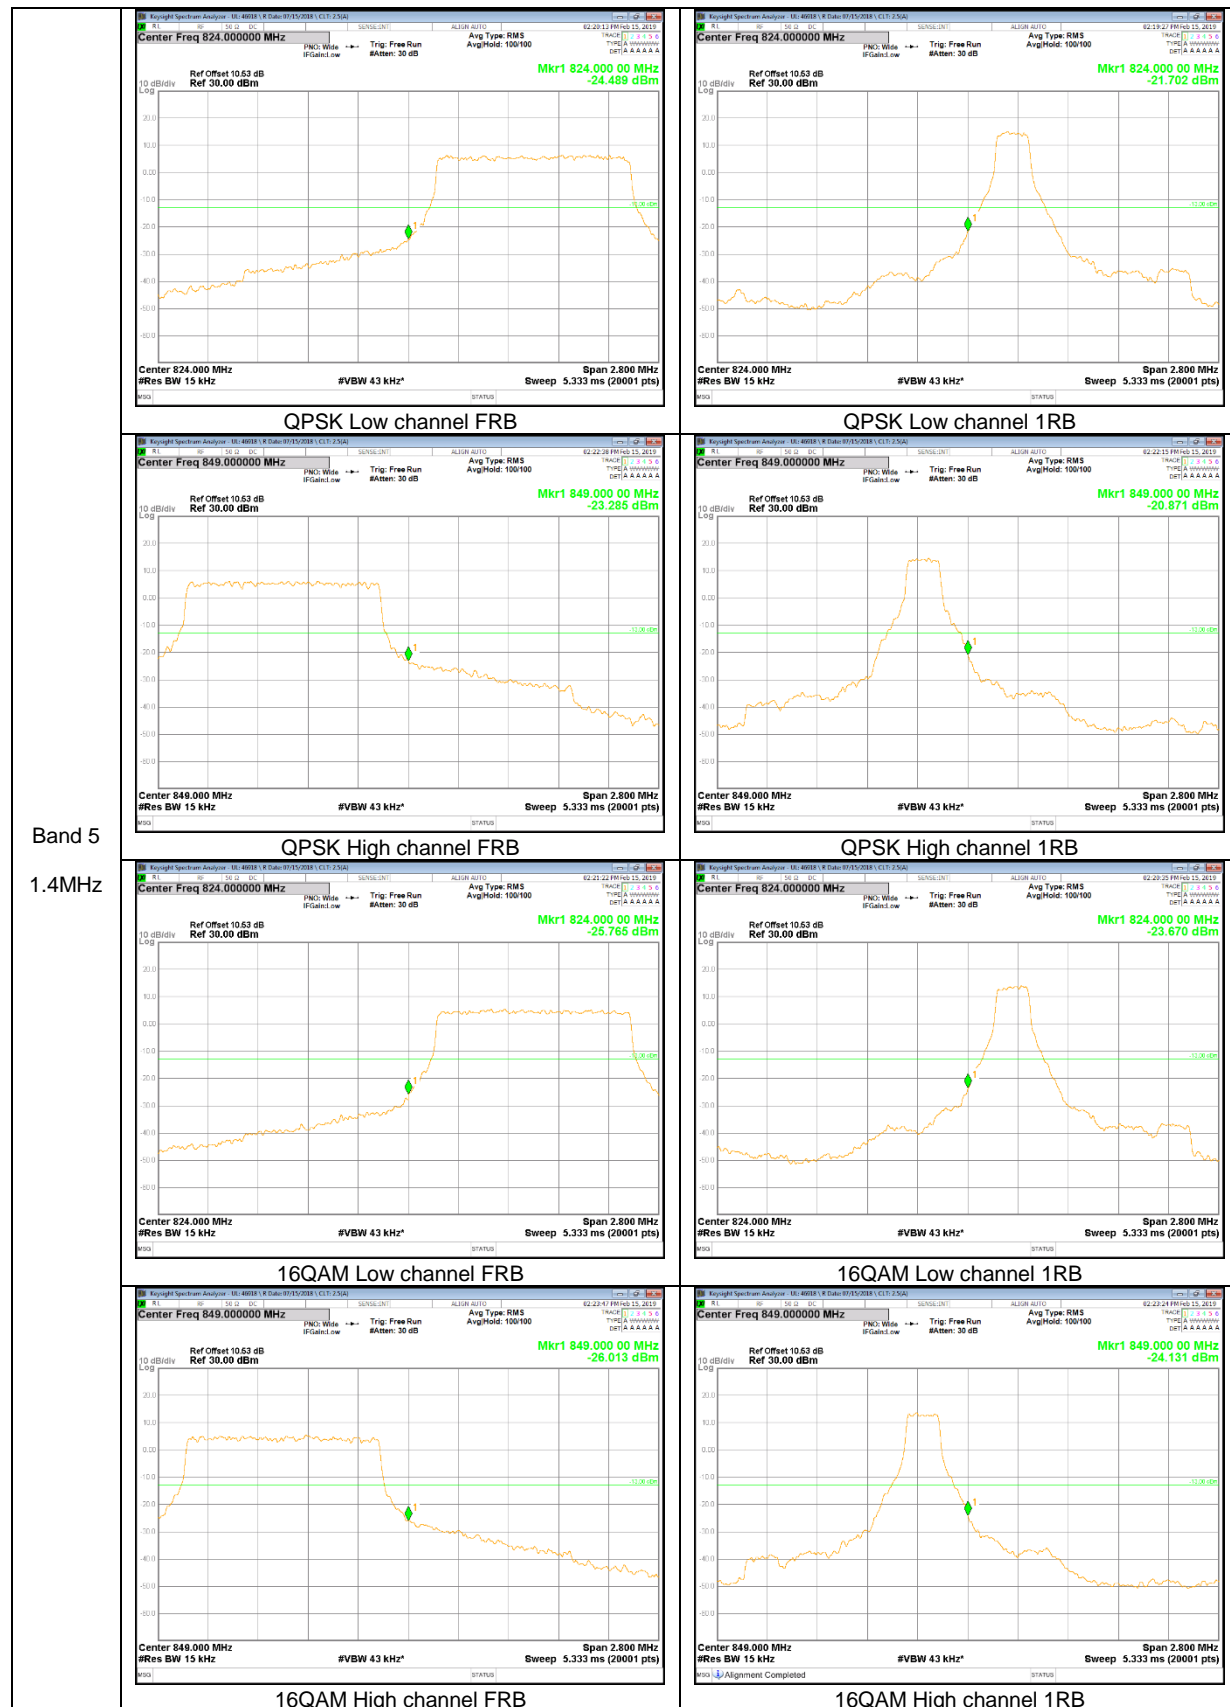

Band 5
 3MHz

LTE Band 12

Band 12
10MHz

LTE Band 13

Band 13
 10MHz

LTE Band 66

Band 66
 20MHz

9.2.2. EMISSION MASK RESULT

LTE Band 41

Band 41
20MHz