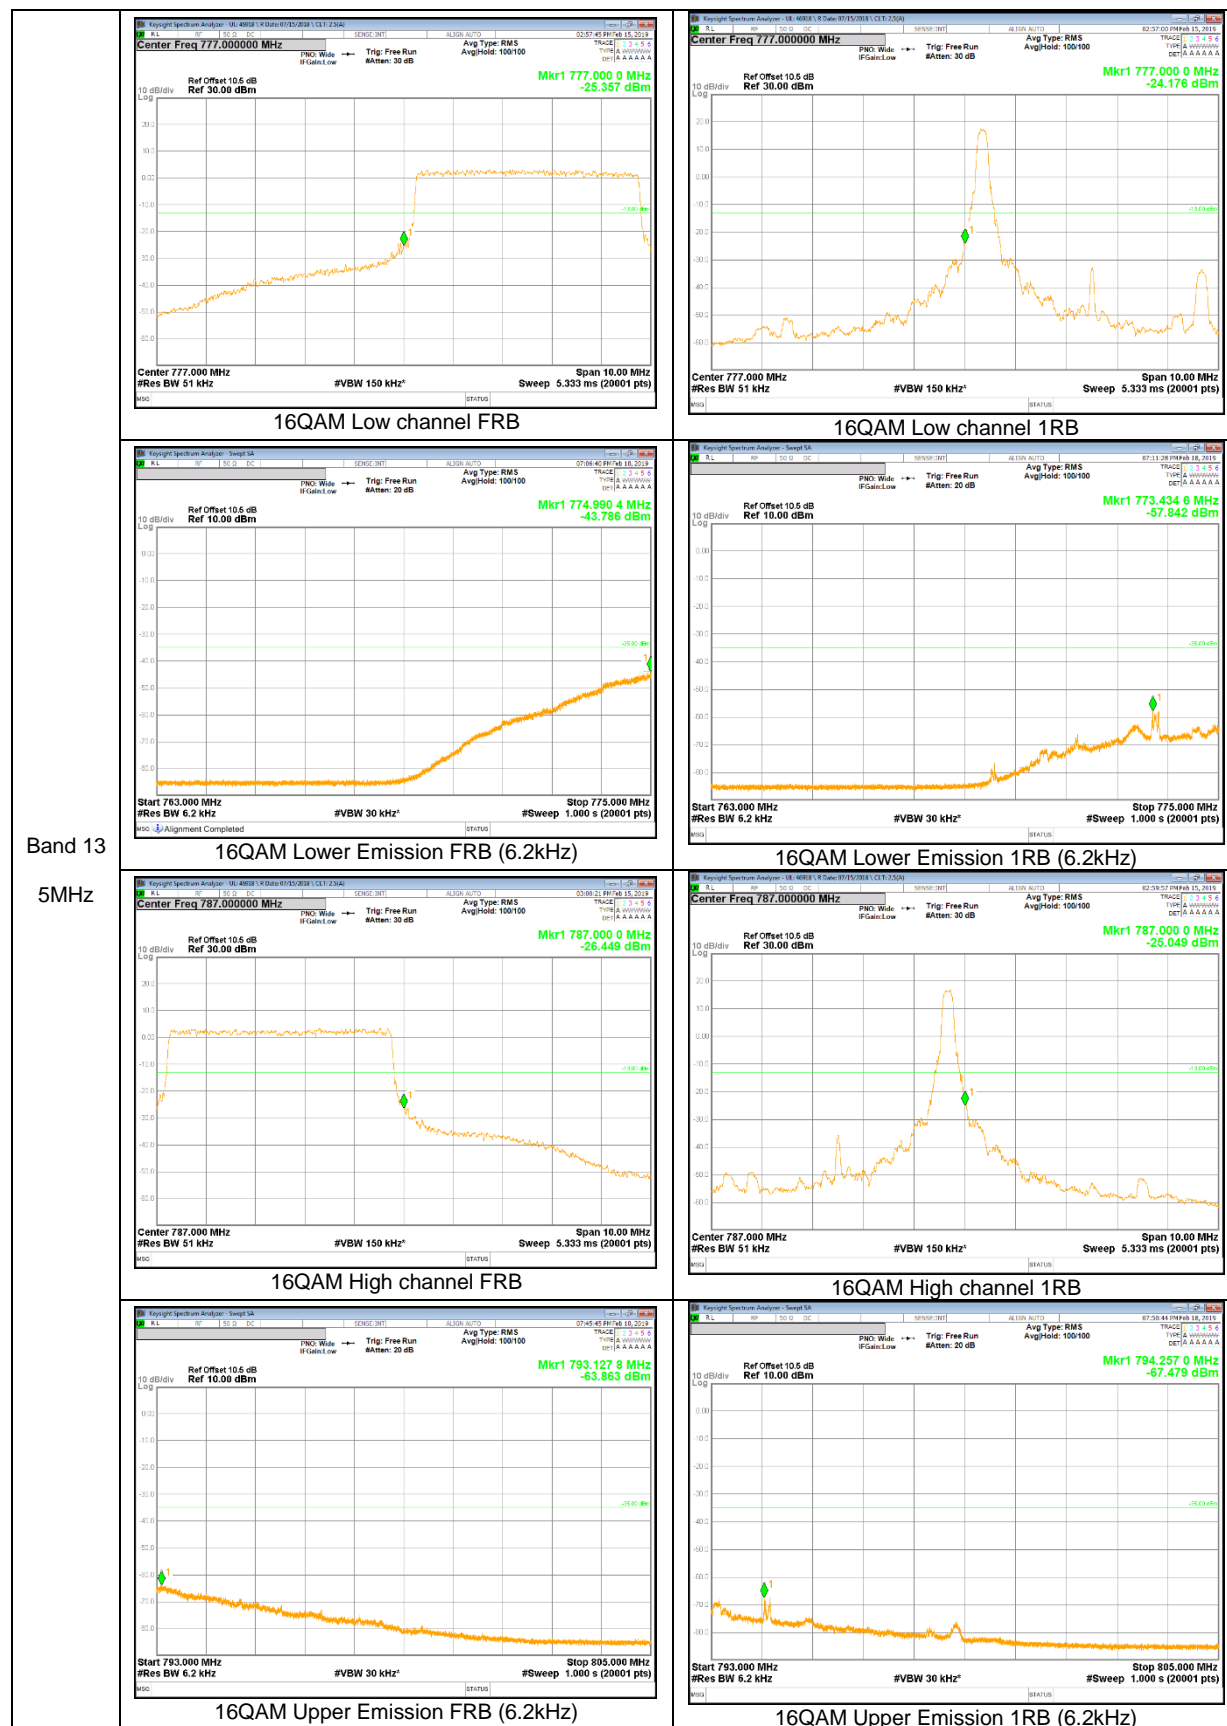

Band 5
 3MHz

LTE Band 12

Band 12
10MHz

LTE Band 13

Band 13
 10MHz

LTE Band 66

Band 66
 20MHz

9.2.2. EMISSION MASK RESULT

LTE Band 41

Band 41
20MHz