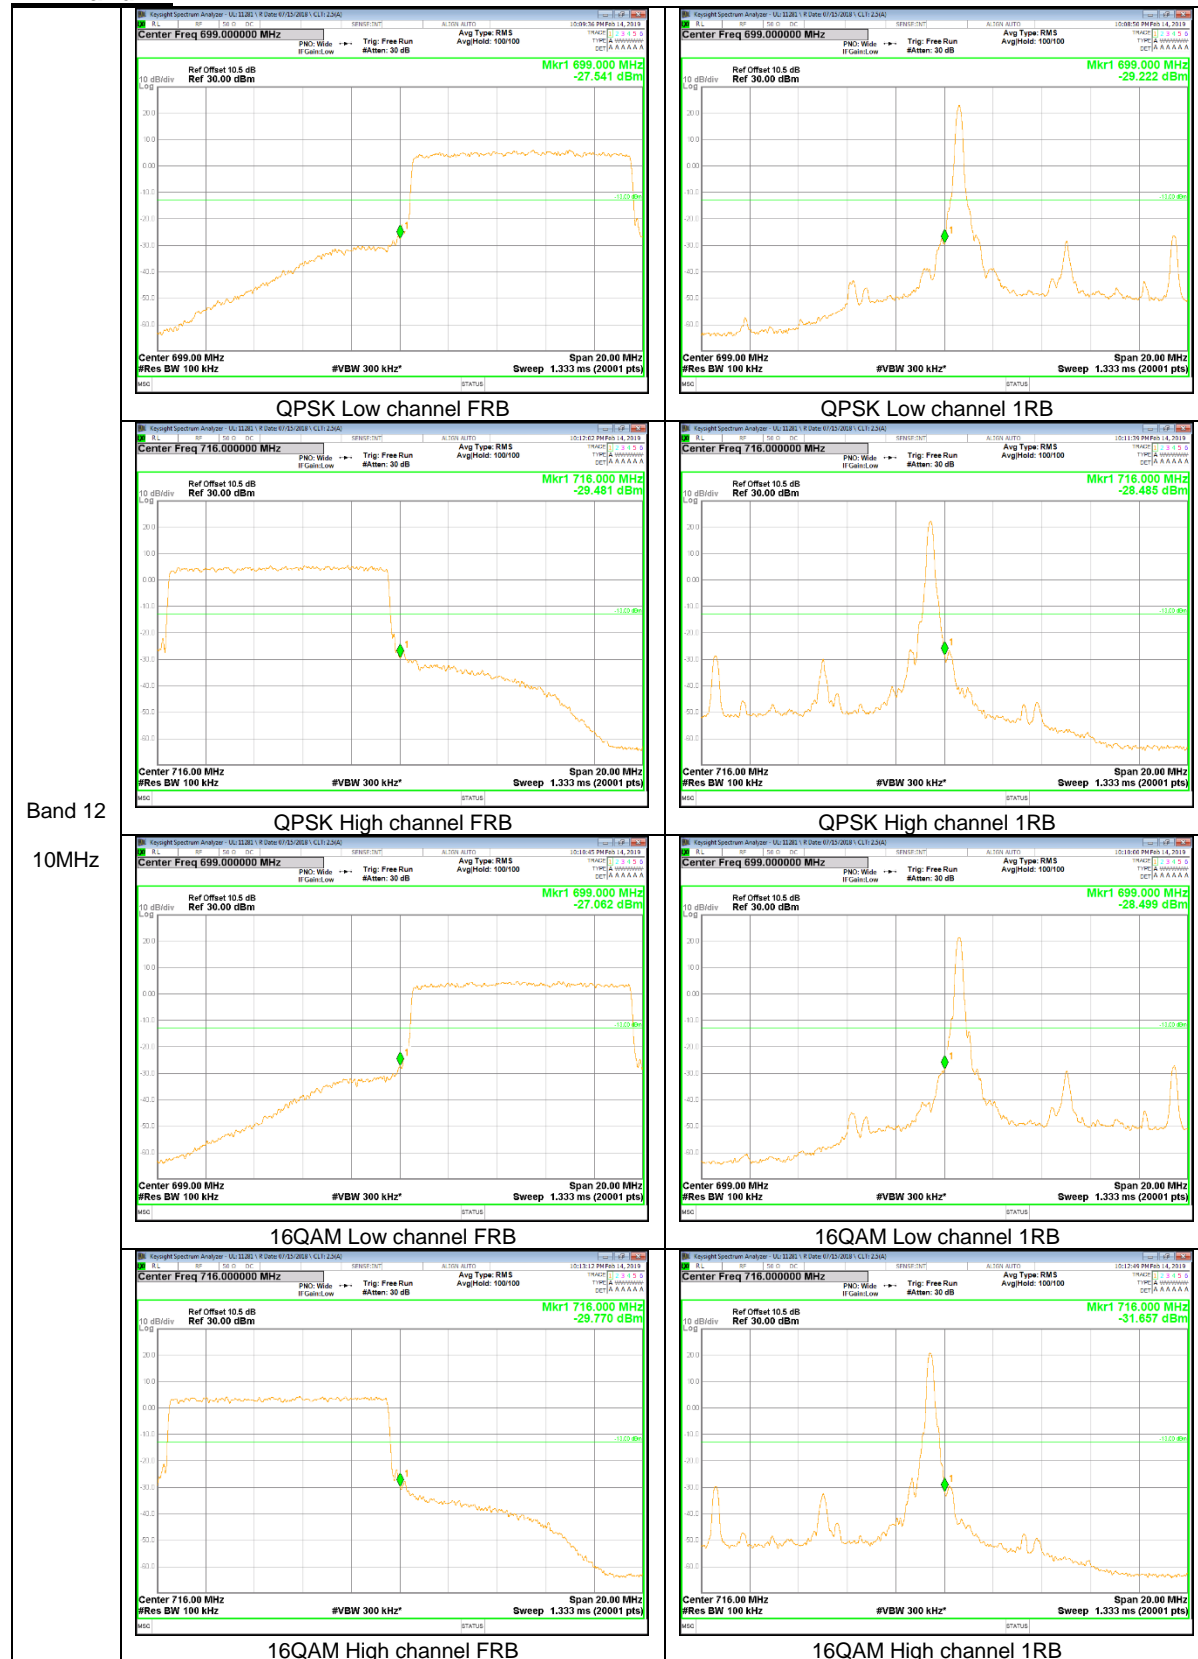

Band 5
 3MHz

LTE Band 12

Band 12
10MHz

LTE Band 13

Band 13
 10MHz

LTE Band 66

Band 66
 20MHz

9.2.2. EMISSION MASK RESULT

LTE Band 41

Band 41
20MHz