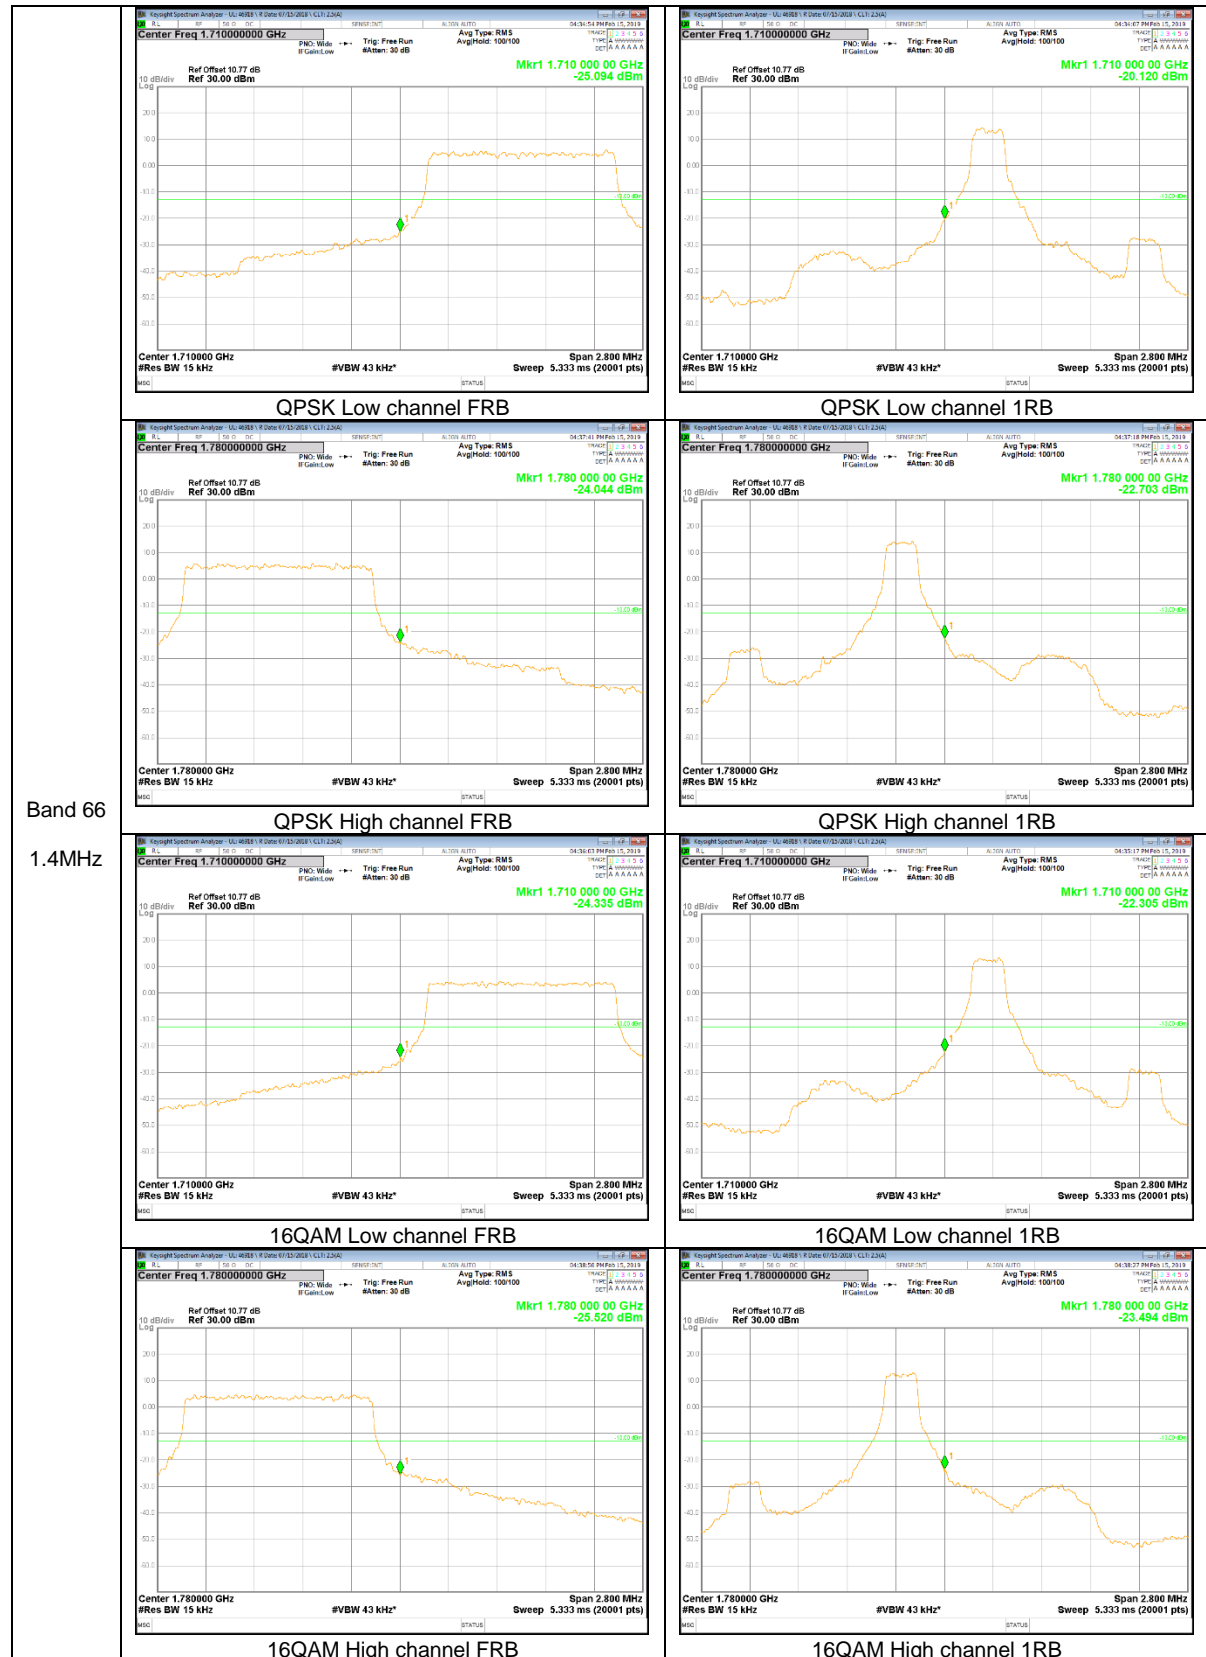

Band 5
 3MHz

LTE Band 12

Band 12
10MHz

LTE Band 13

Band 13
 10MHz

LTE Band 66

Band 66
 20MHz

9.2.2. EMISSION MASK RESULT

LTE Band 41

Band 41
20MHz