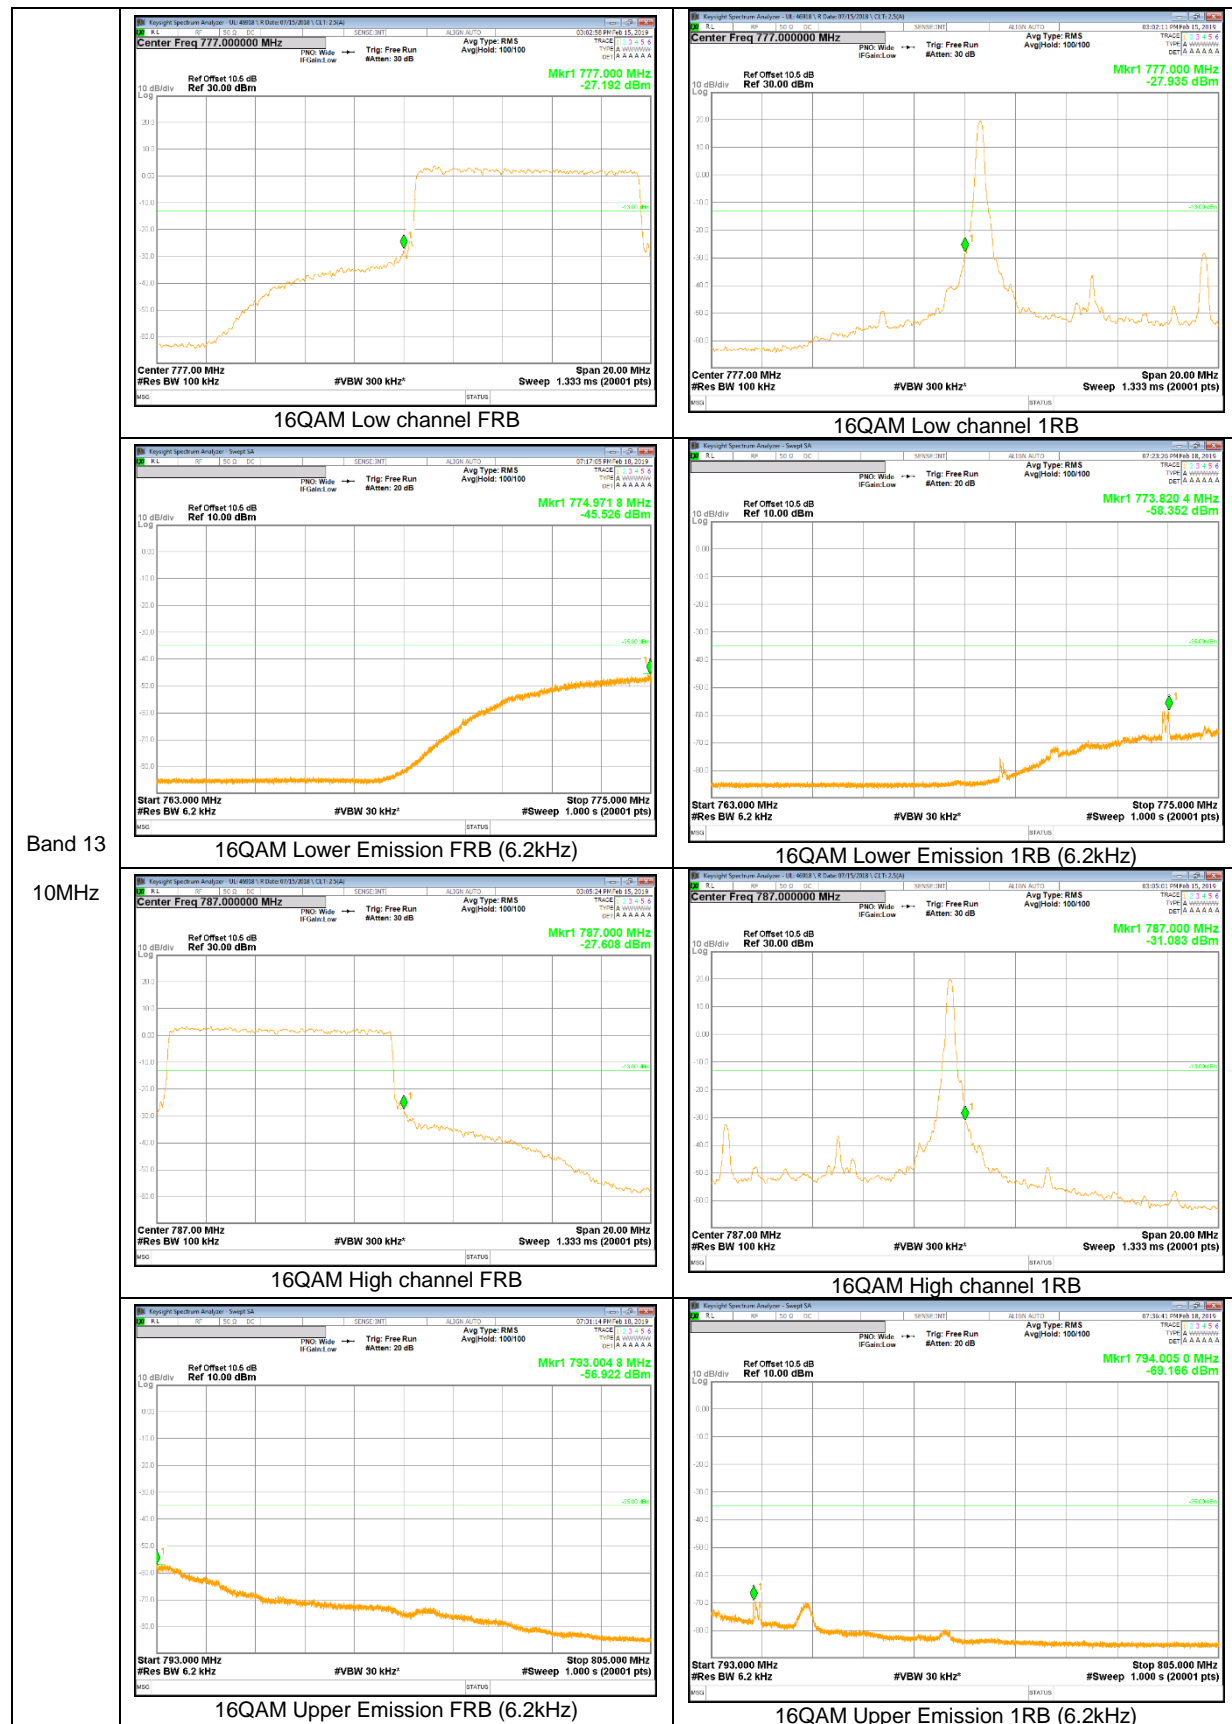

Band 5
 3MHz

LTE Band 12

Band 12
10MHz

LTE Band 13

Band 13
 10MHz

LTE Band 66

Band 66
 20MHz

9.2.2. EMISSION MASK RESULT

LTE Band 41

Band 41
20MHz