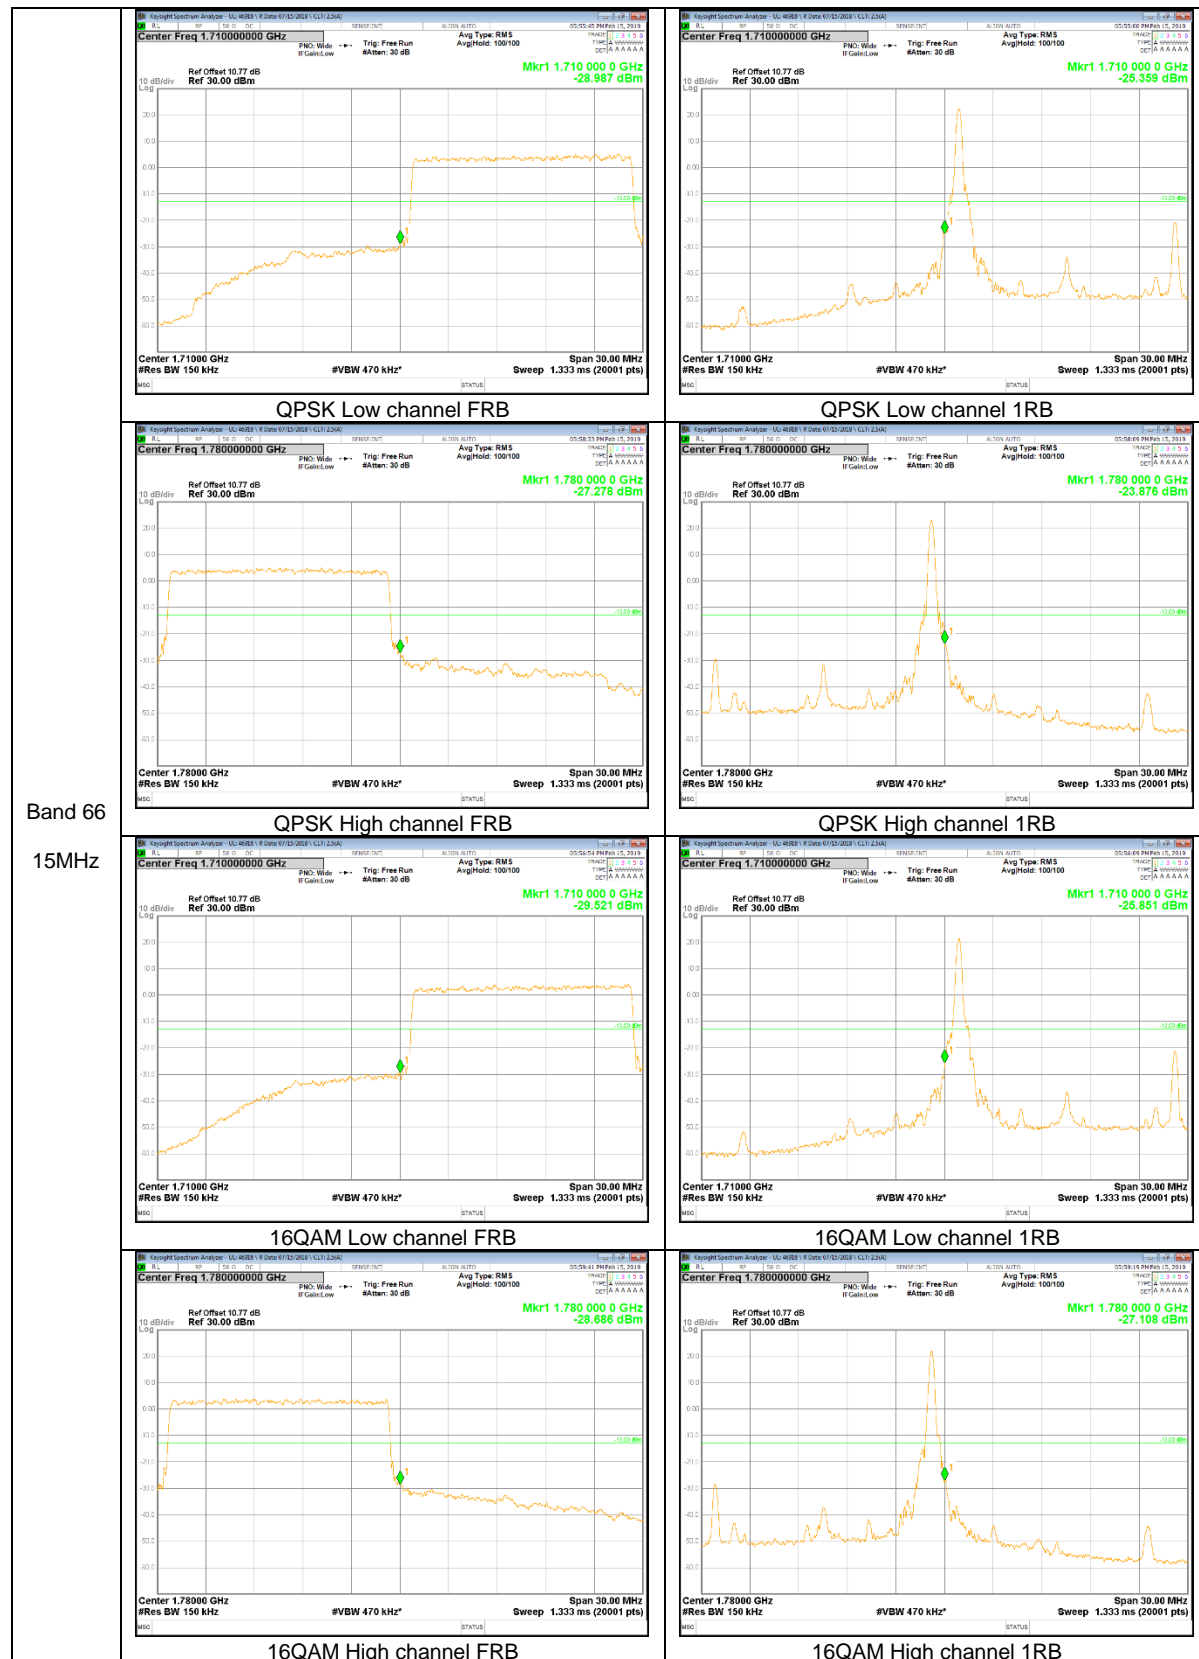

Band 5
 3MHz

LTE Band 12

Band 12
10MHz

LTE Band 13

Band 13
 10MHz

LTE Band 66

Band 66
 20MHz

9.2.2. EMISSION MASK RESULT

LTE Band 41

Band 41
20MHz