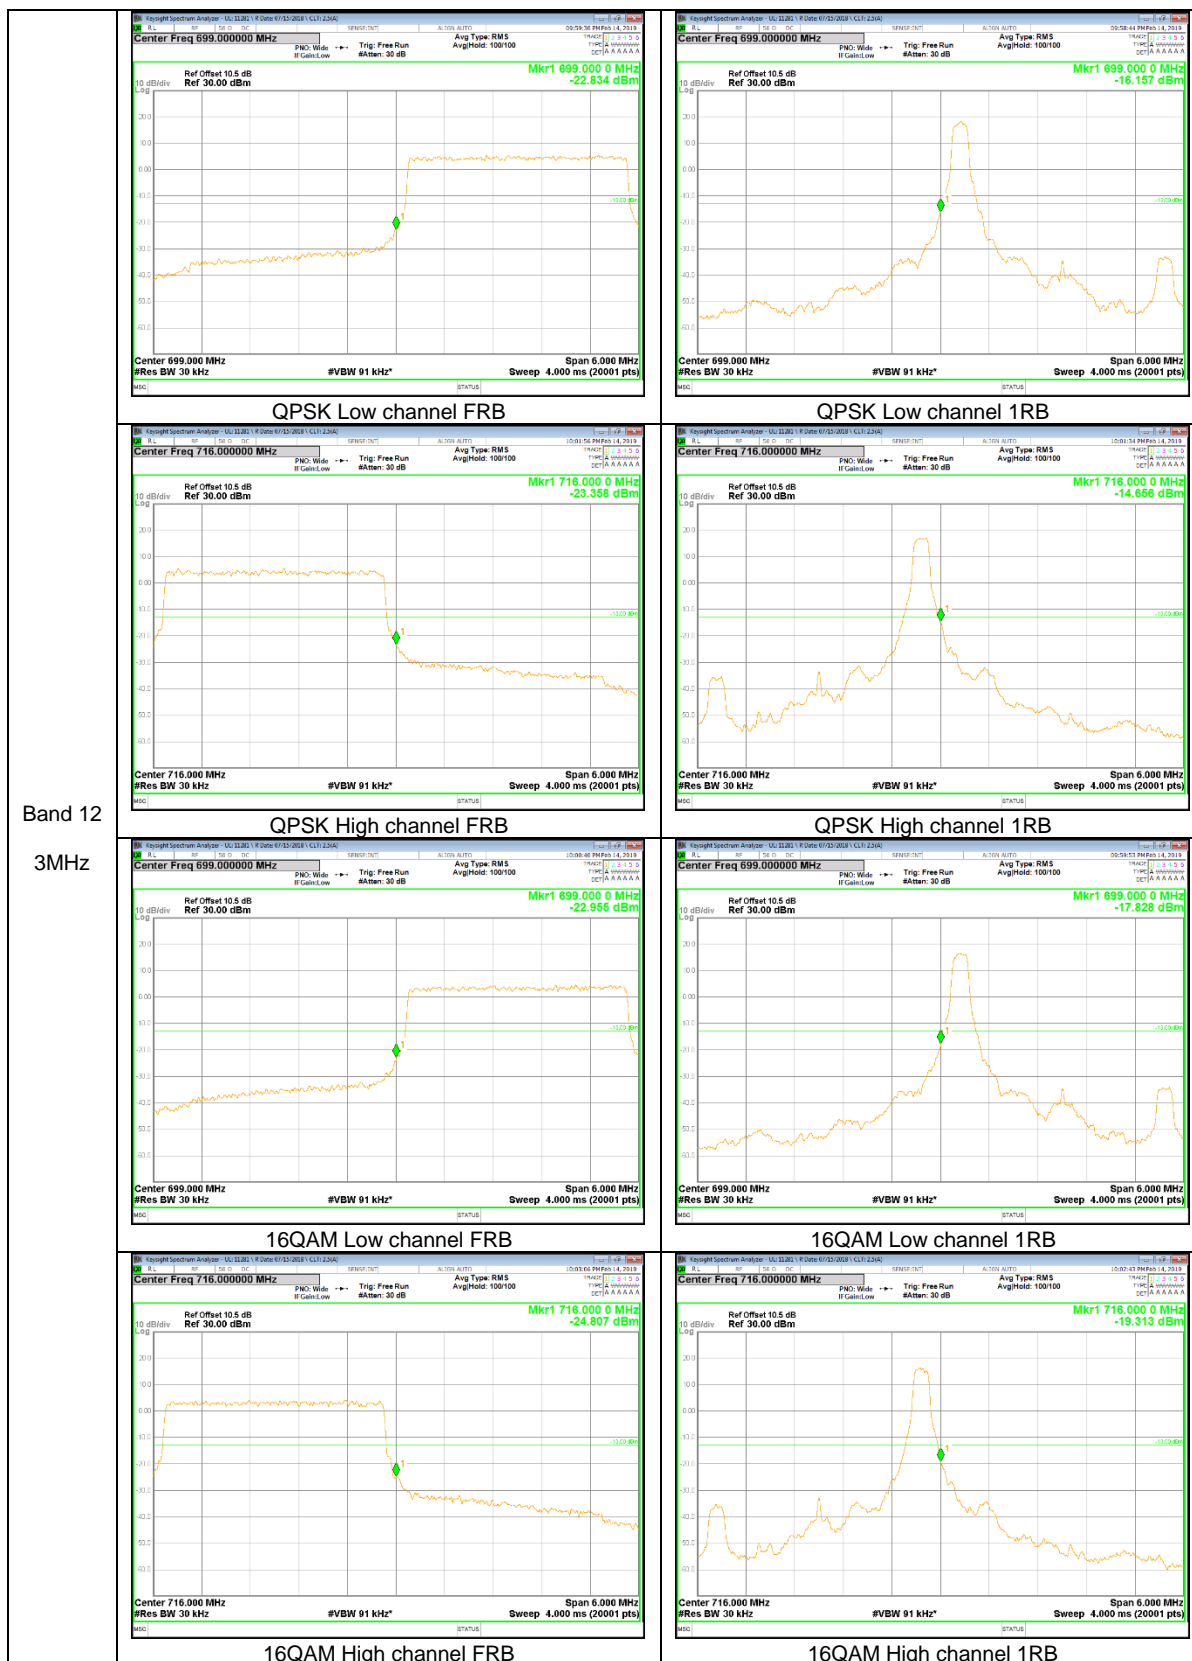

Band 5
 3MHz

LTE Band 12

Band 12
10MHz

LTE Band 13

Band 13
 10MHz

LTE Band 66

Band 66
 20MHz

9.2.2. EMISSION MASK RESULT

LTE Band 41

Band 41
20MHz