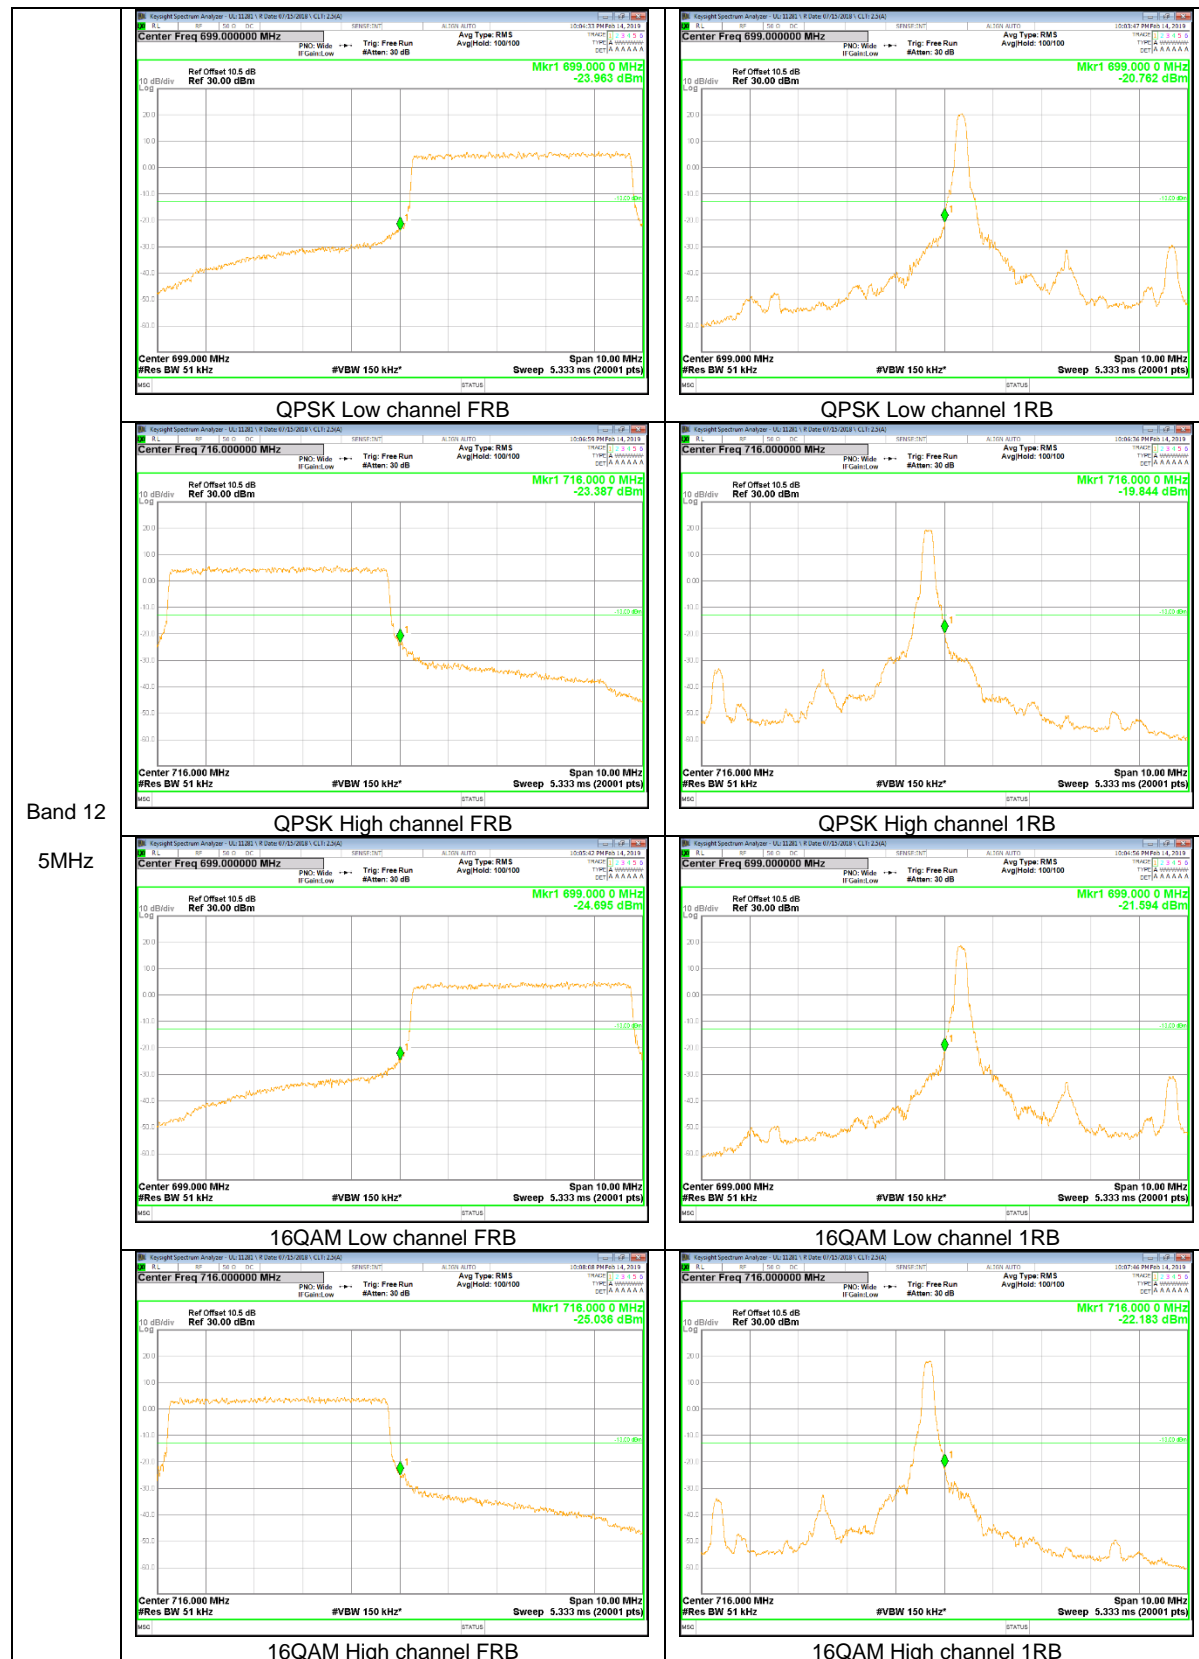

Band 5
 3MHz

LTE Band 12

Band 12
10MHz

LTE Band 13

Band 13
 10MHz

LTE Band 66

Band 66
 20MHz

9.2.2. EMISSION MASK RESULT

LTE Band 41

Band 41
20MHz