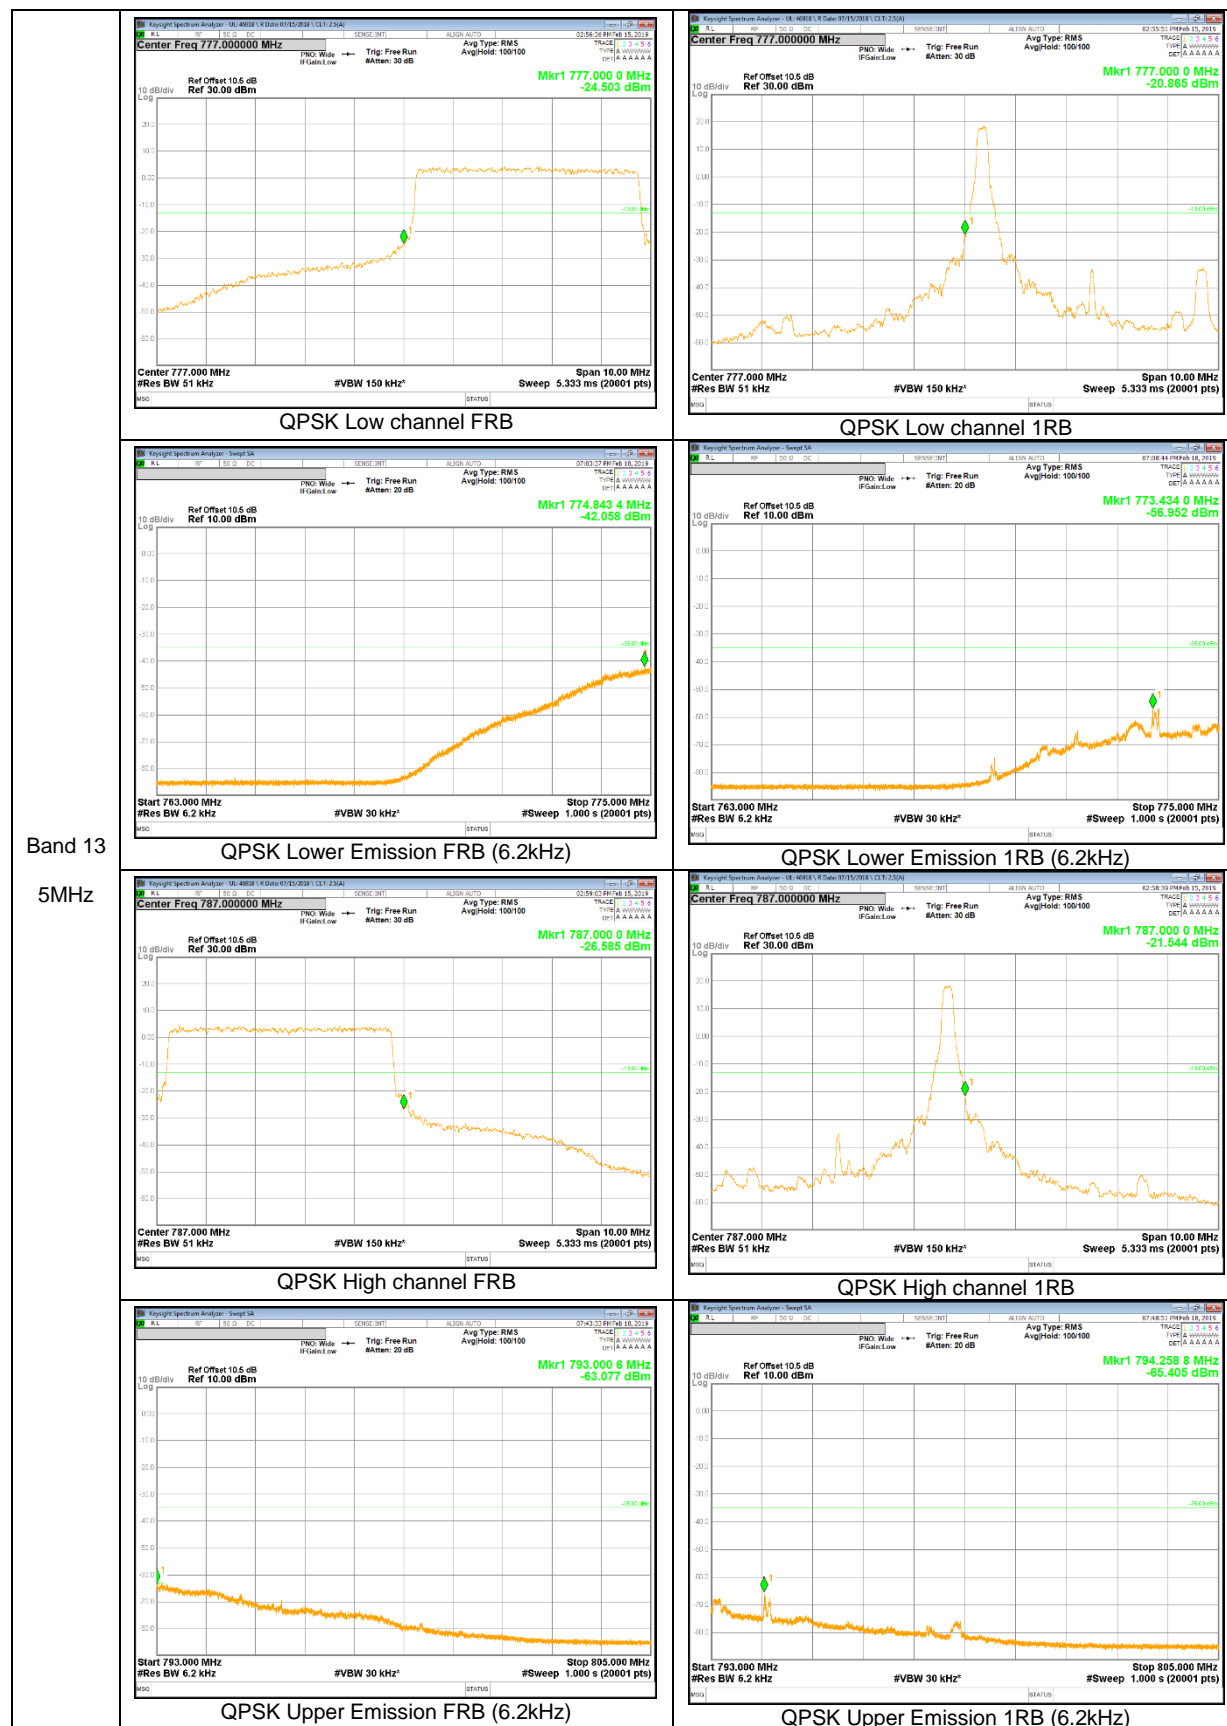

Band 5
 3MHz

LTE Band 12

Band 12
10MHz

LTE Band 13

Band 13
 10MHz

LTE Band 66

Band 66
 20MHz

9.2.2. EMISSION MASK RESULT

LTE Band 41

Band 41
20MHz