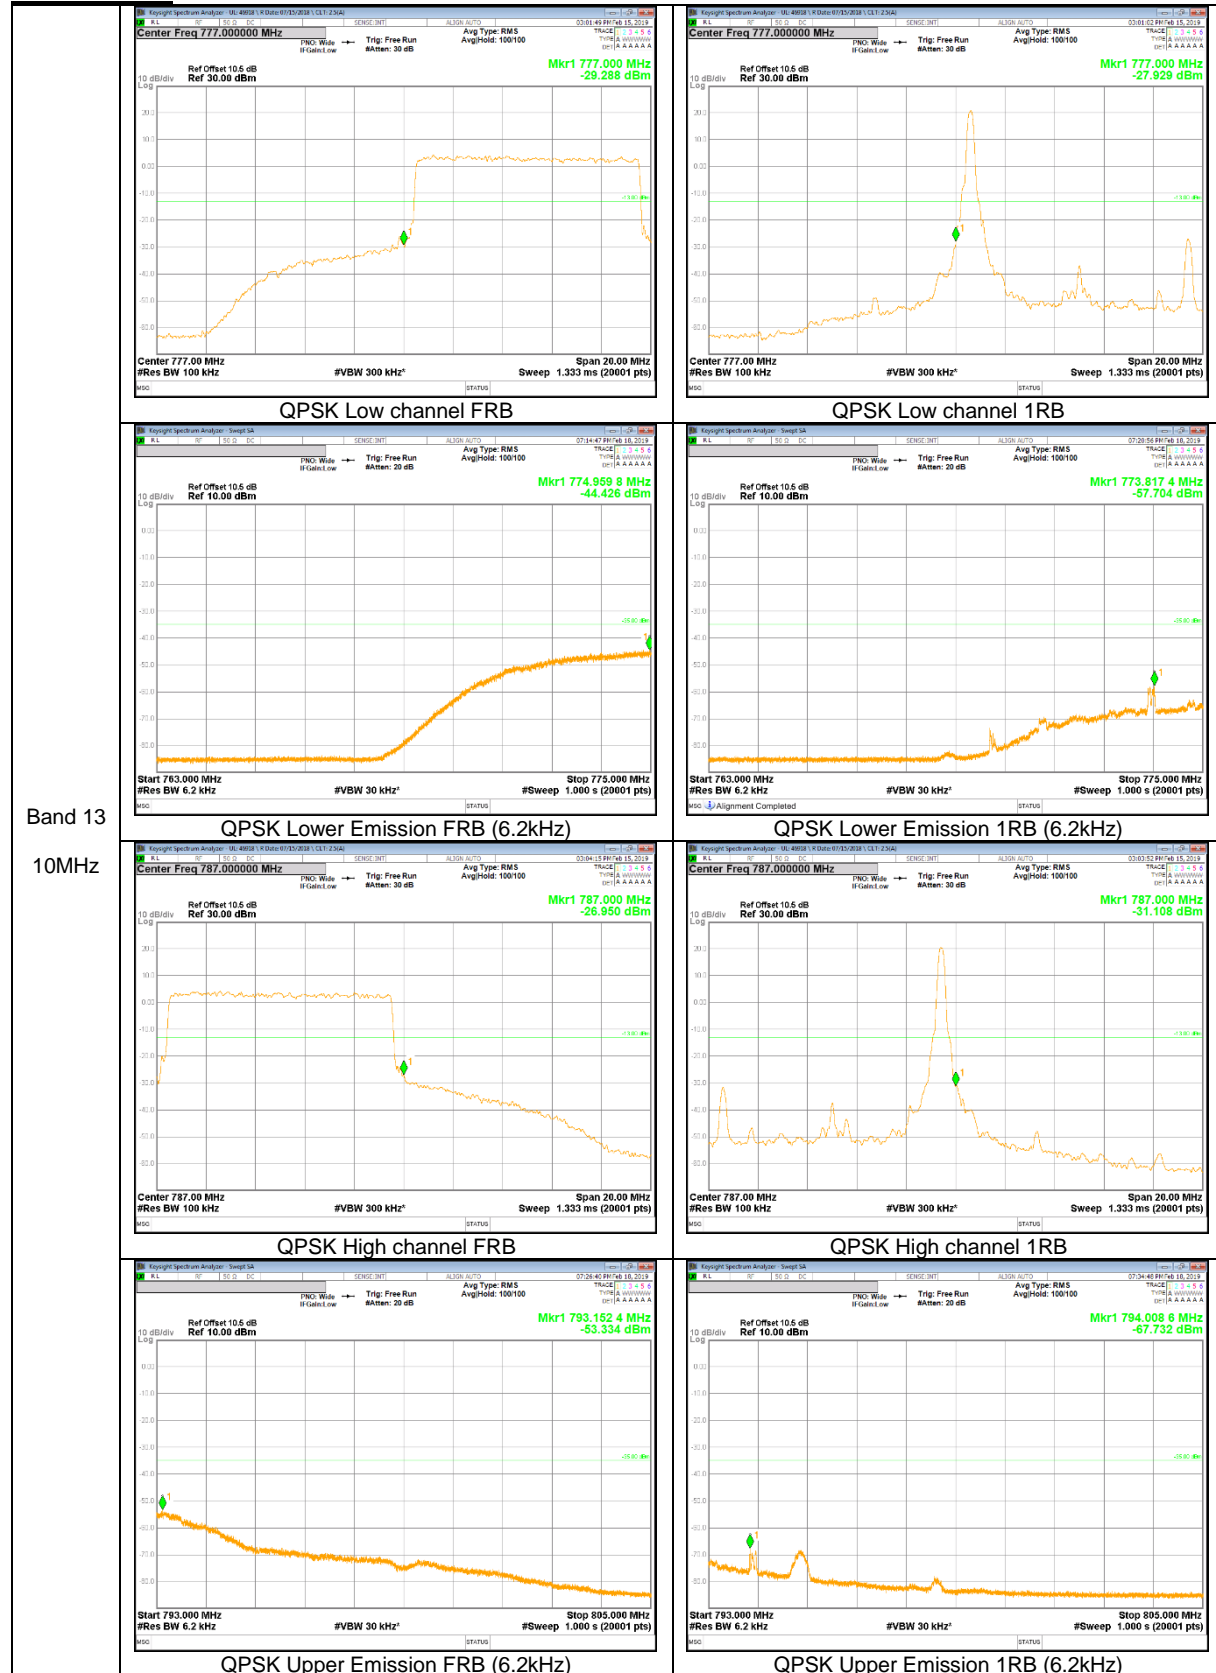

Band 5
 3MHz

LTE Band 12

Band 12
10MHz

LTE Band 13

Band 13
 10MHz

LTE Band 66

Band 66
 20MHz

9.2.2. EMISSION MASK RESULT

LTE Band 41

Band 41
20MHz