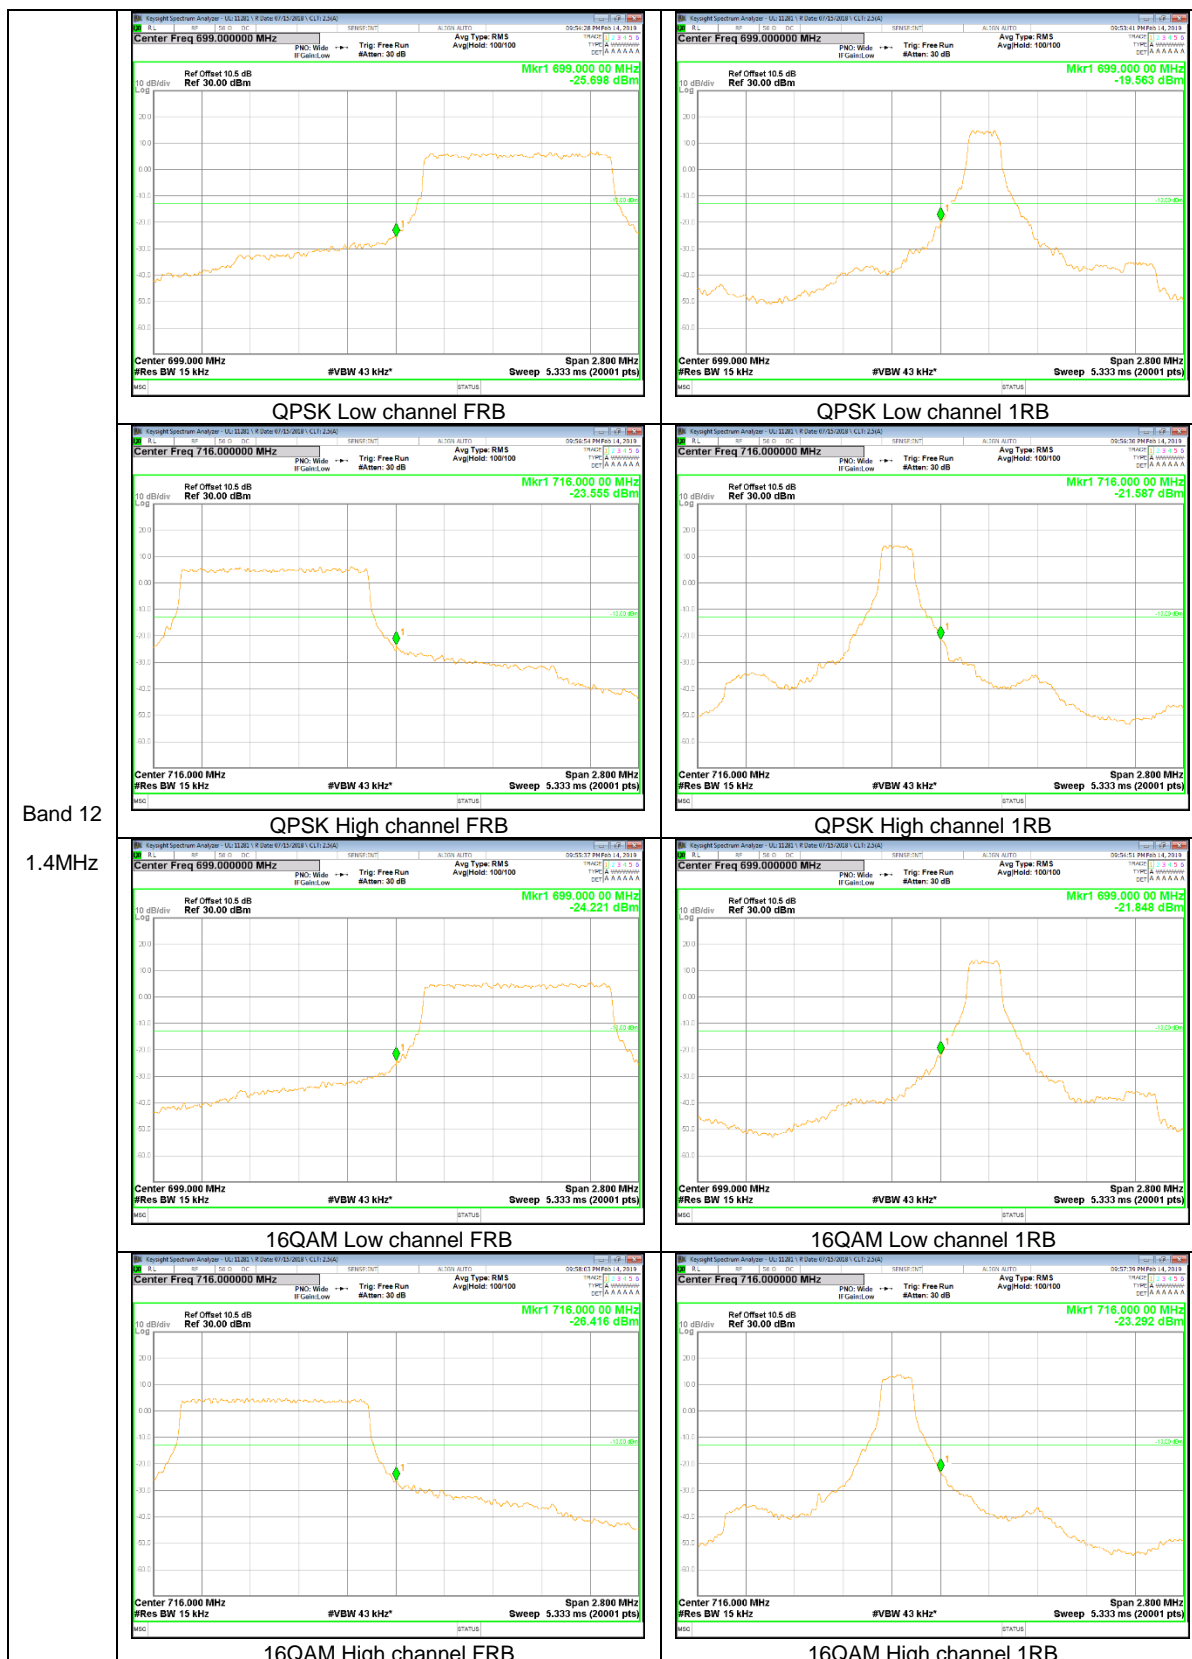

Band 5
 3MHz

LTE Band 12

Band 12
10MHz

LTE Band 13

Band 13
 10MHz

LTE Band 66

Band 66
 20MHz

9.2.2. EMISSION MASK RESULT

LTE Band 41

Band 41
20MHz