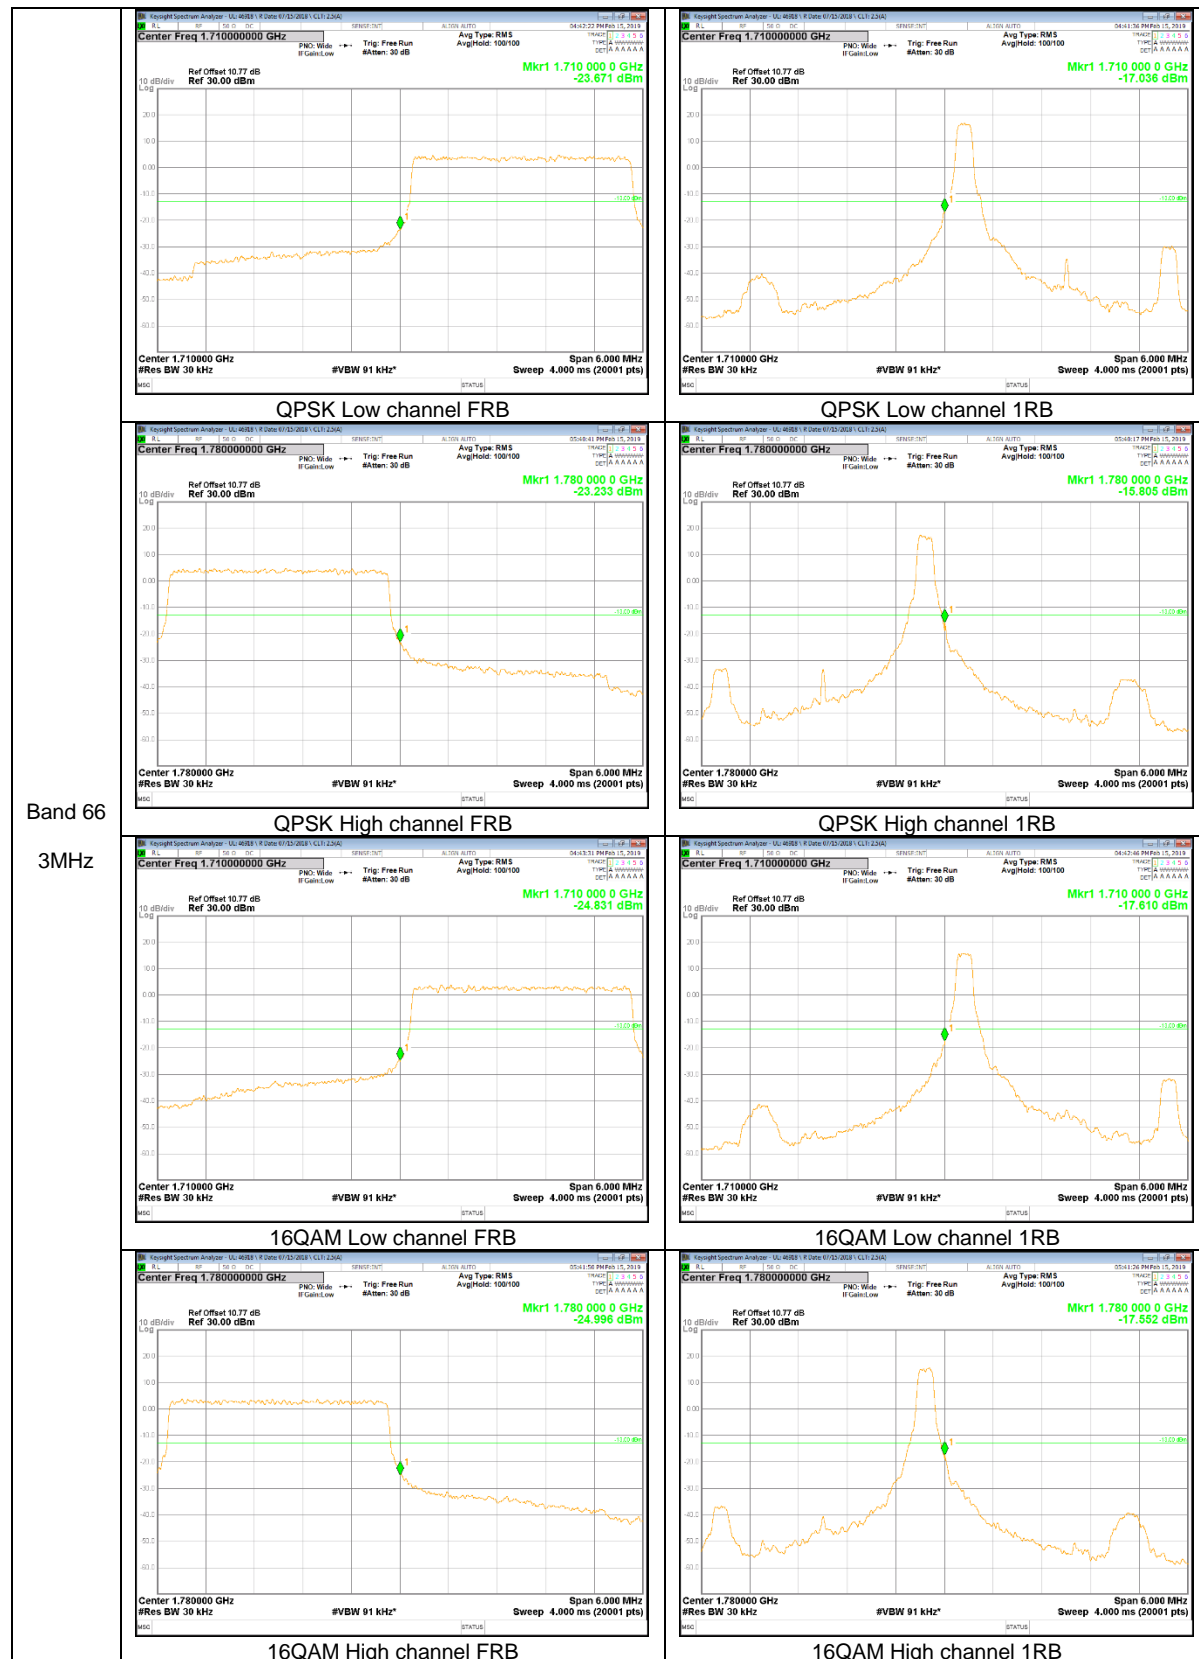

Band 5
 3MHz

LTE Band 12

Band 12
10MHz

LTE Band 13

Band 13
 10MHz

LTE Band 66

Band 66
 20MHz

9.2.2. EMISSION MASK RESULT

LTE Band 41

Band 41
20MHz