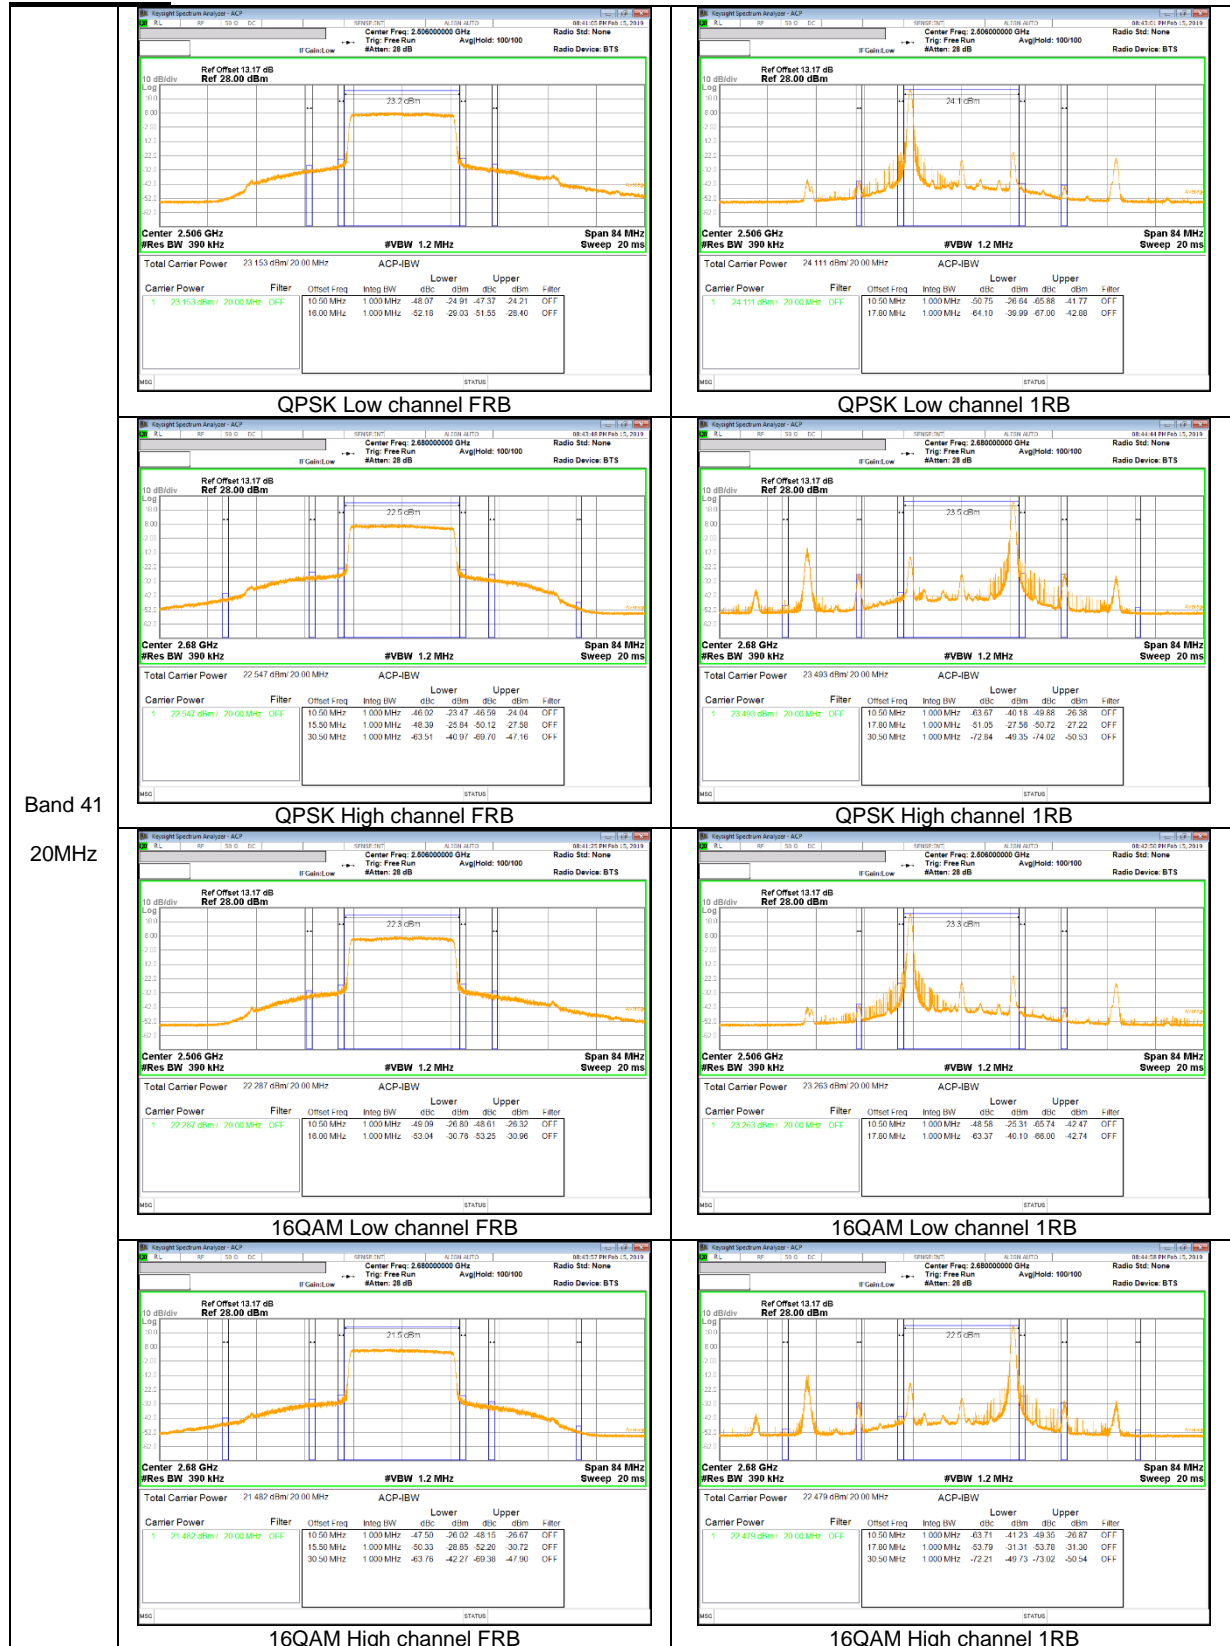

Band 5
 3MHz

LTE Band 12

Band 12
10MHz

LTE Band 13

Band 13
 10MHz

LTE Band 66

Band 66
 20MHz

9.2.2. EMISSION MASK RESULT

LTE Band 41

Band 41
20MHz