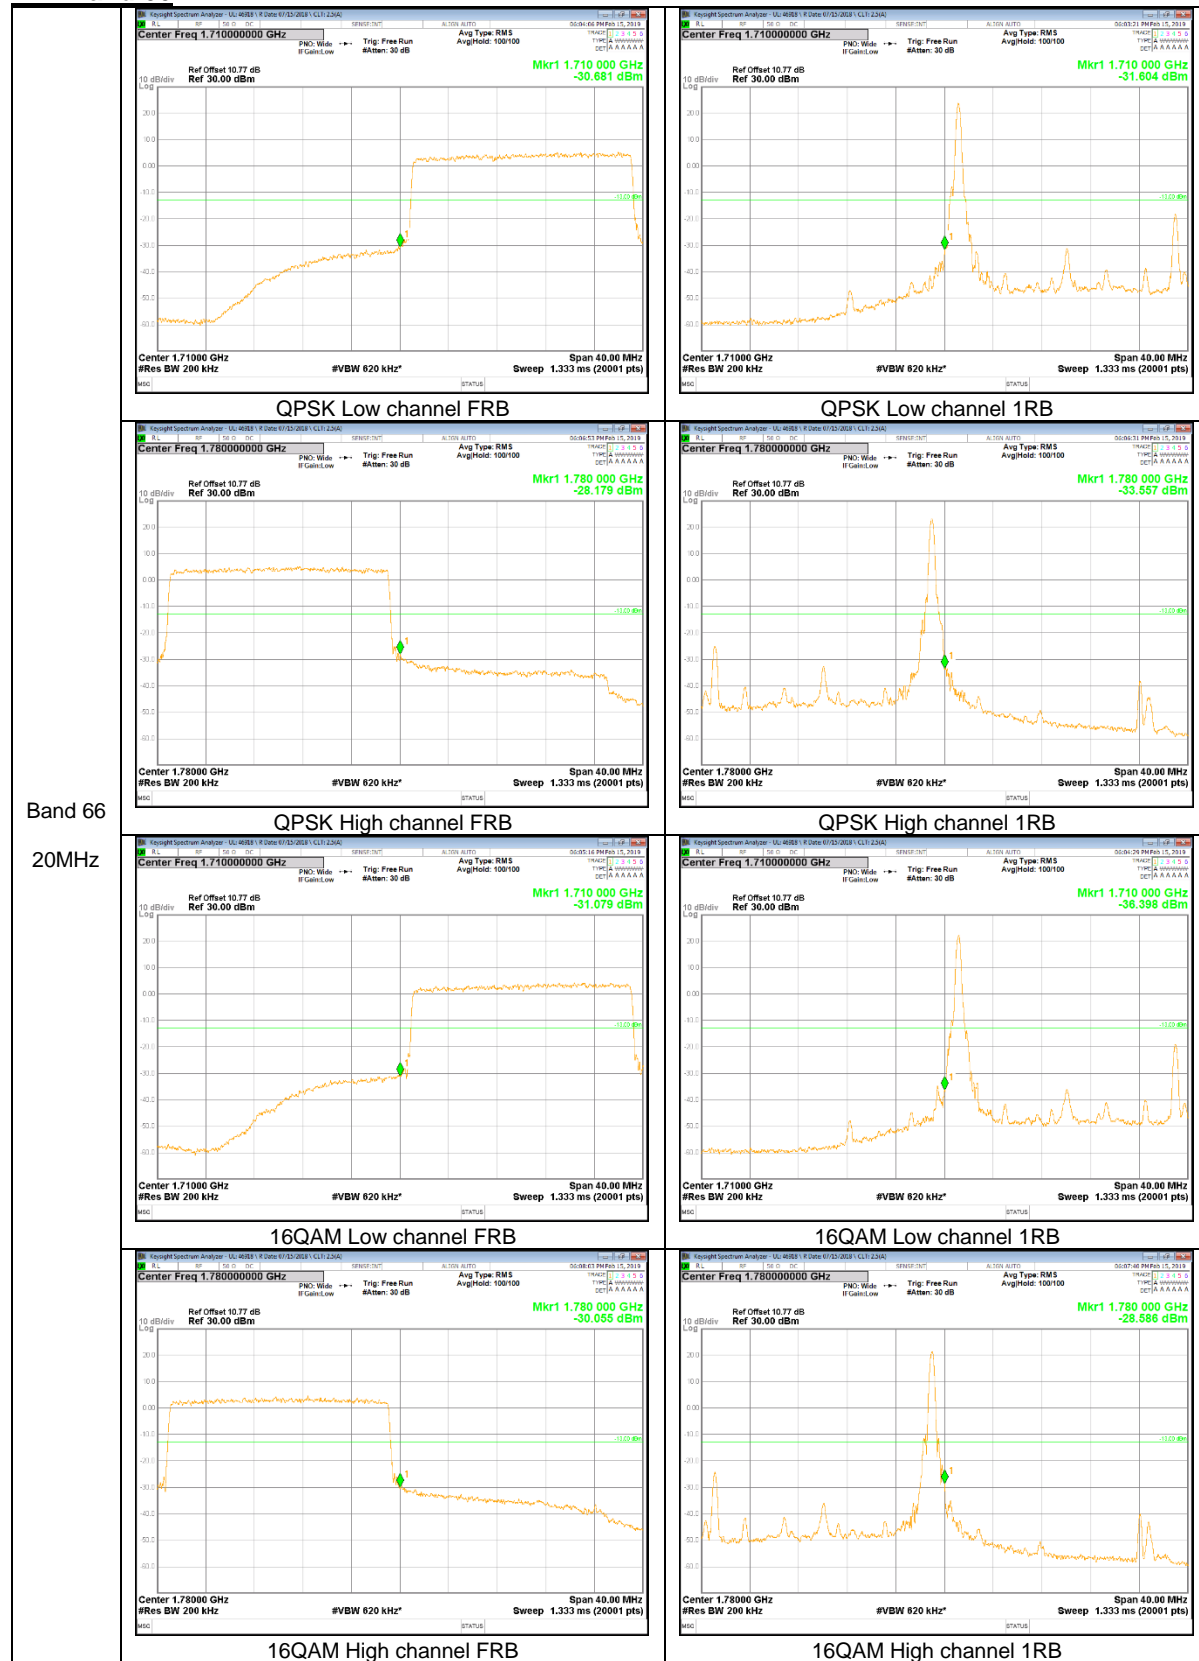

Band 5
 3MHz

LTE Band 12

Band 12
10MHz

LTE Band 13

Band 13
 10MHz

LTE Band 66

Band 66
 20MHz

9.2.2. EMISSION MASK RESULT

LTE Band 41

Band 41
20MHz