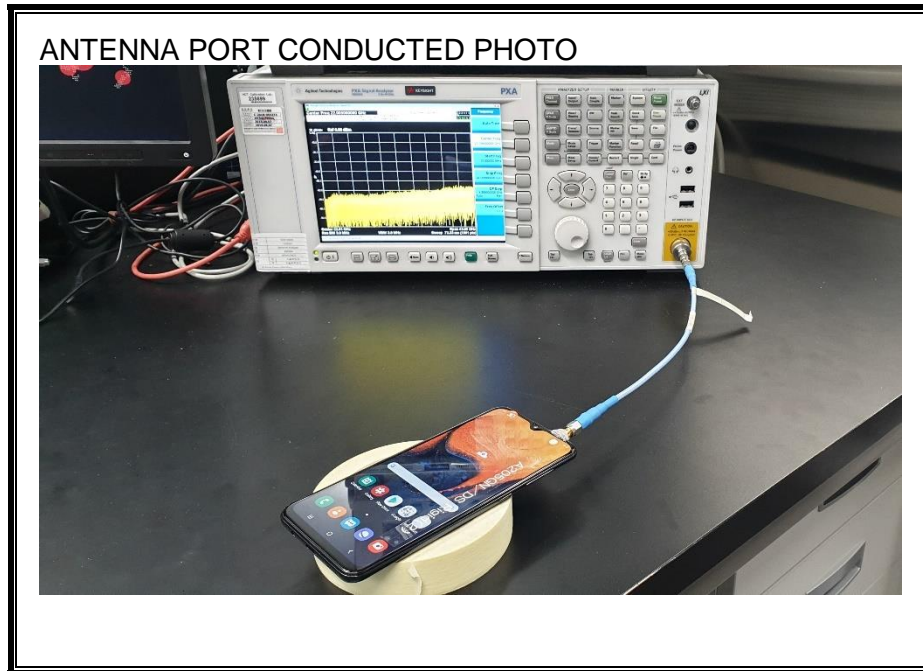

13. SETUP PHOTOS

ANTENNA PORT CONDUCTED RF MEASUREMENT SETUP

RADIATED RF MEASUREMENT SETUP (BELOW 1 GHz)

RADIATED RF MEASUREMENT SETUP (ABOVE 1 GHz)

RADIATED RF MEASUREMENT SETUP FOR PORTABLE CONFIGURATION

POWERLINE CONDUCTED EMISSIONS MEASUREMENT SETUP

END OF REPORT