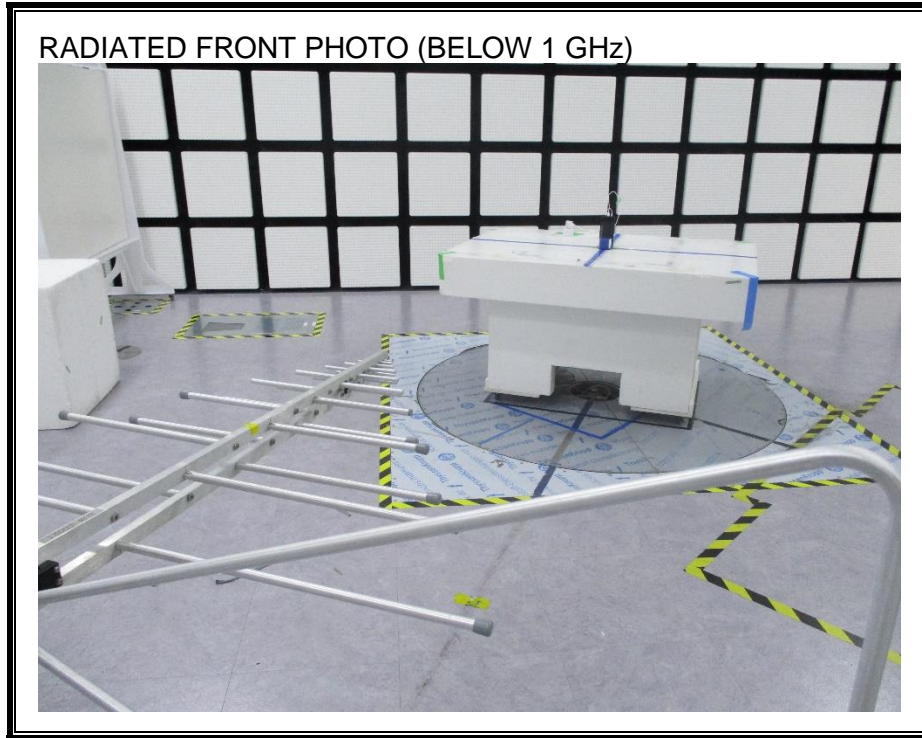

13. SETUP PHOTOS

ANTENNA PORT CONDUCTED RF MEASUREMENT SETUP

RADIATED RF MEASUREMENT SETUP (BELOW 1 GHz)

RADIATED RF MEASUREMENT SETUP (ABOVE 1 GHz)

RADIATED RF MEASUREMENT SETUP FOR PORTABLE CONFIGURATION

POWERLINE CONDUCTED EMISSIONS MEASUREMENT SETUP

END OF REPORT