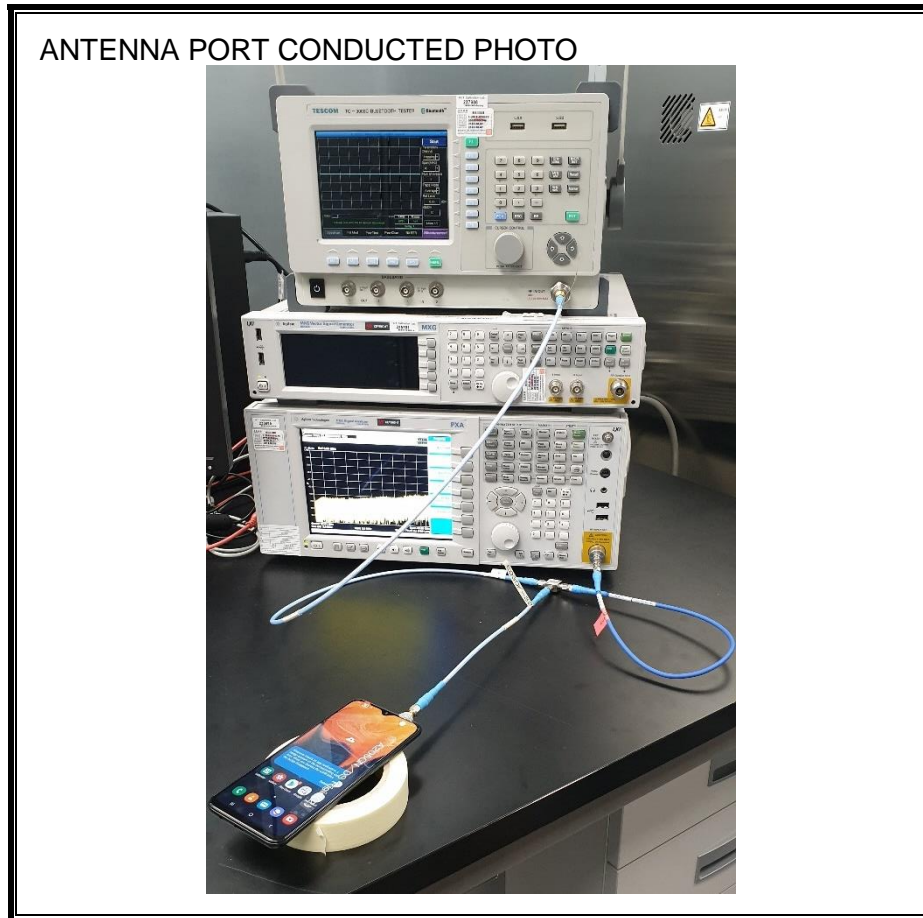

13. SETUP PHOTOS

ANTENNA PORT CONDUCTED RF MEASUREMENT SETUP

RADIATED RF MEASUREMENT SETUP (BELOW 1 GHz)

RADIATED RF MEASUREMENT SETUP (ABOVE 1 GHz)

RADIATED RF MEASUREMENT SETUP FOR PORTABLE CONFIGURATION

POWERLINE CONDUCTED EMISSIONS MEASUREMENT SETUP

END OF REPORT