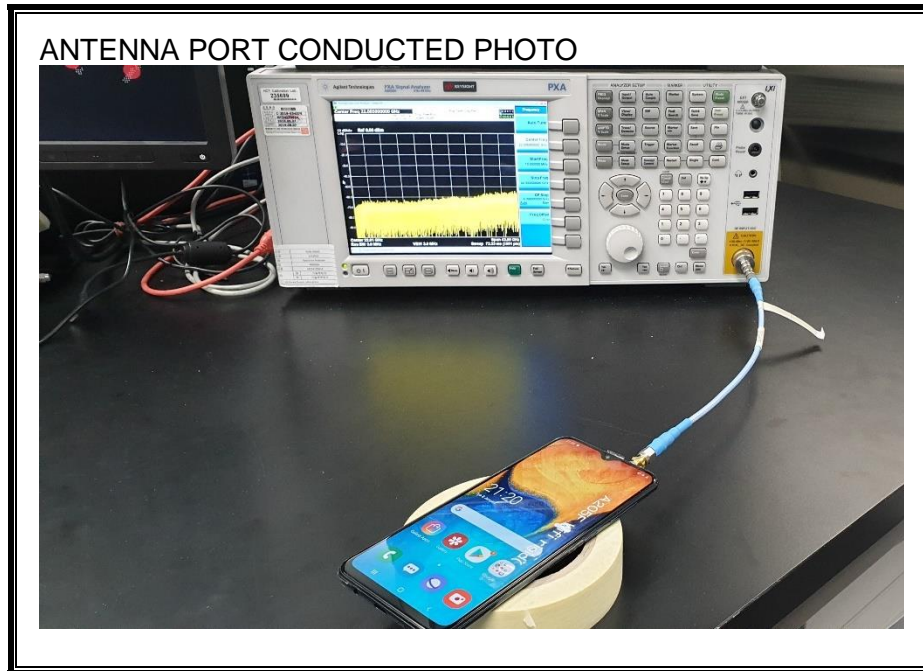

13. SETUP PHOTOS

ANTENNA PORT CONDUCTED RF MEASUREMENT SETUP

RADIATED RF MEASUREMENT SETUP (BELOW 1 GHz)

RADIATED RF MEASUREMENT SETUP (ABOVE 1 GHz)

RADIATED RF MEASUREMENT SETUP FOR PORTABLE CONFIGURATION

POWERLINE CONDUCTED EMISSIONS MEASUREMENT SETUP

END OF REPORT