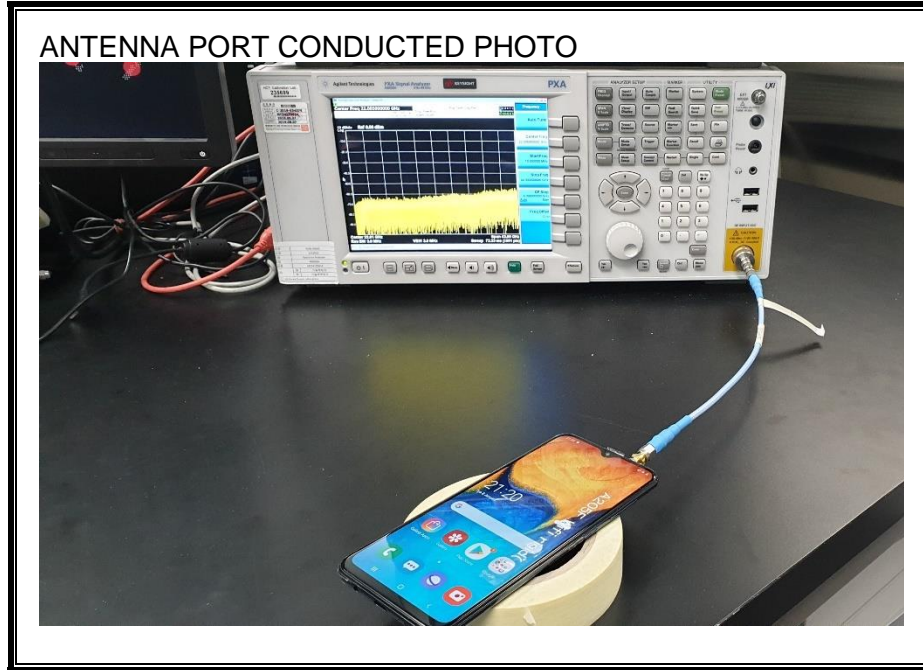

13. SETUP PHOTOS

ANTENNA PORT CONDUCTED RF MEASUREMENT SETUP

RADIATED RF MEASUREMENT SETUP (BELOW 1 GHz)

RADIATED RF MEASUREMENT SETUP (ABOVE 1 GHz)

RADIATED RF MEASUREMENT SETUP FOR PORTABLE CONFIGURATION

POWERLINE CONDUCTED EMISSIONS MEASUREMENT SETUP

END OF REPORT