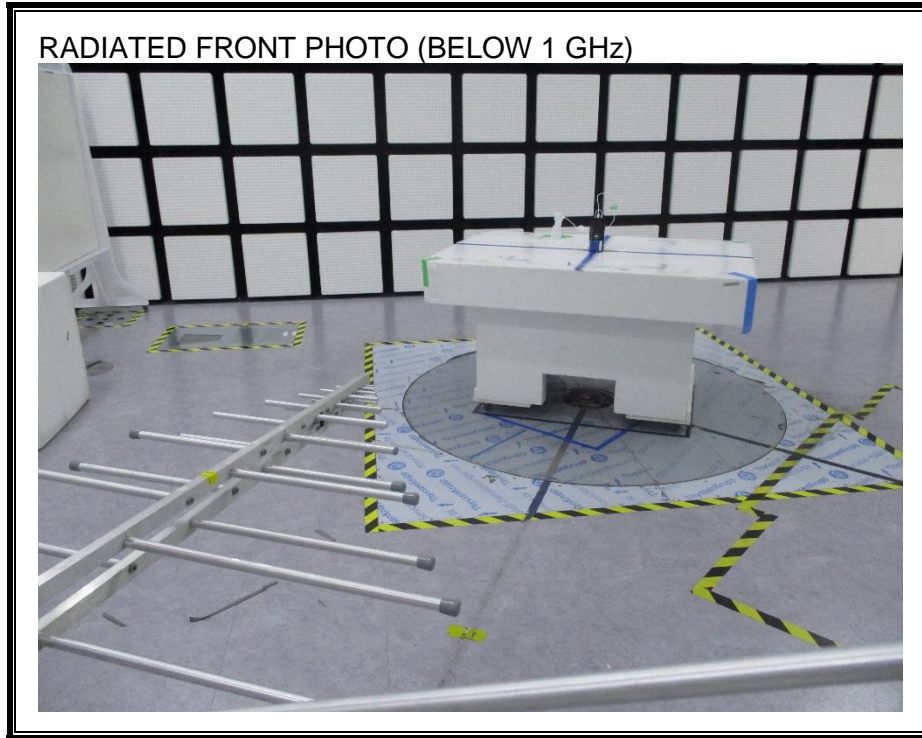

13. SETUP PHOTOS

ANTENNA PORT CONDUCTED RF MEASUREMENT SETUP

RADIATED RF MEASUREMENT SETUP (BELOW 1 GHz)

RADIATED RF MEASUREMENT SETUP (ABOVE 1 GHz)

RADIATED RF MEASUREMENT SETUP FOR PORTABLE CONFIGURATION

POWERLINE CONDUCTED EMISSIONS MEASUREMENT SETUP

END OF REPORT