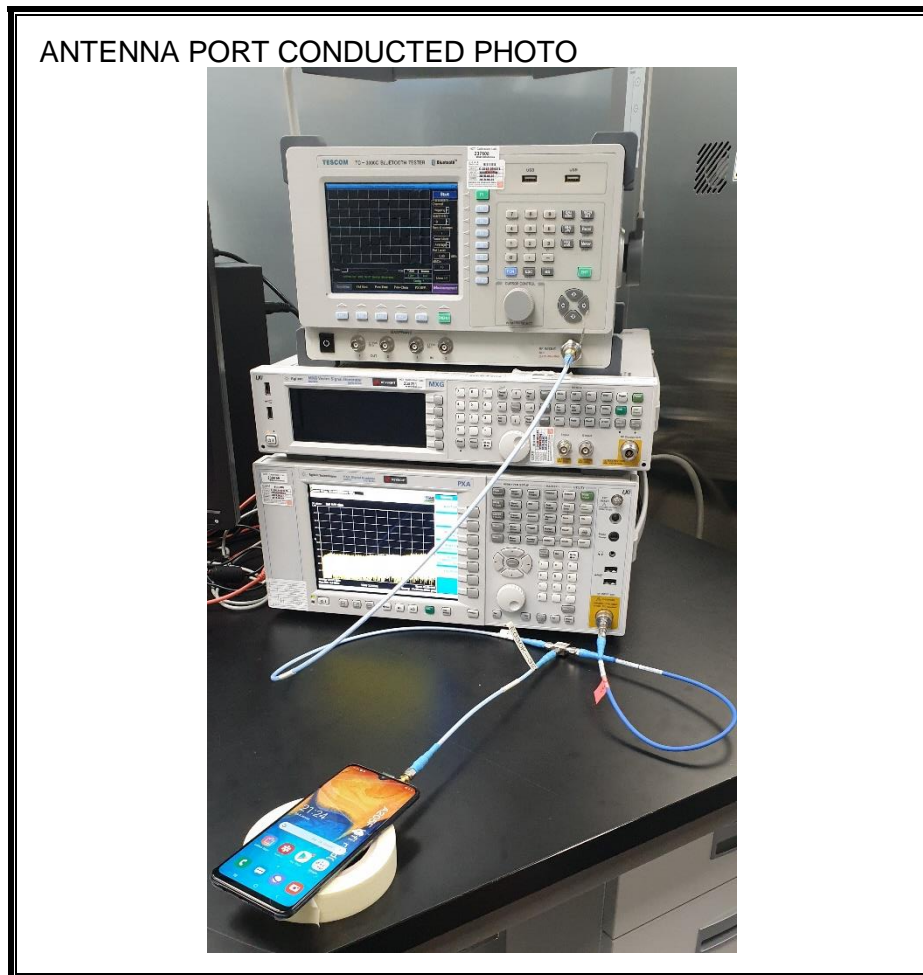

13. SETUP PHOTOS

ANTENNA PORT CONDUCTED RF MEASUREMENT SETUP

RADIATED RF MEASUREMENT SETUP (BELOW 1 GHz)

RADIATED RF MEASUREMENT SETUP (ABOVE 1 GHz)

RADIATED RF MEASUREMENT SETUP FOR PORTABLE CONFIGURATION

POWERLINE CONDUCTED EMISSIONS MEASUREMENT SETUP

END OF REPORT