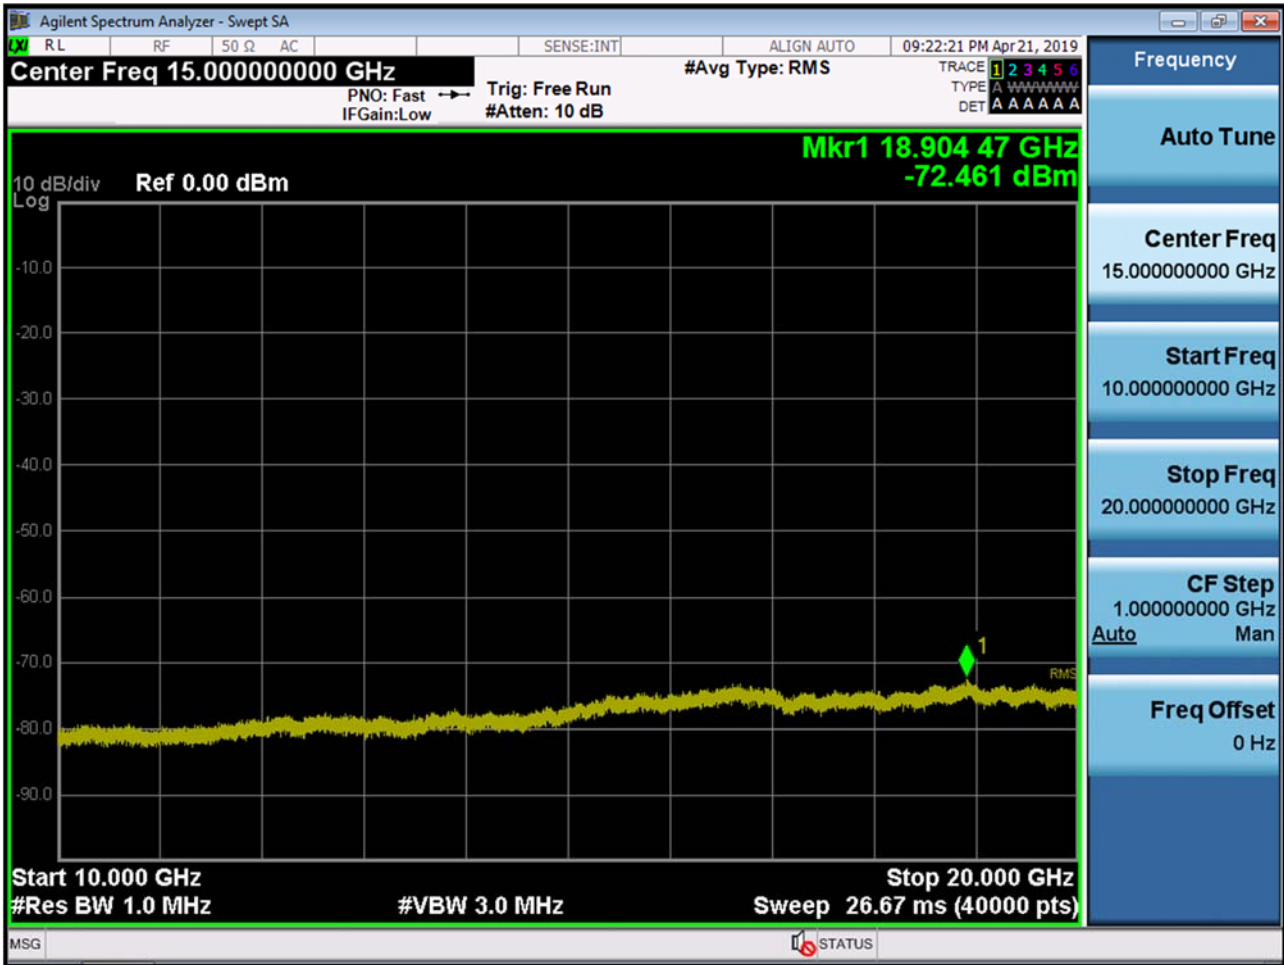

■ WCDMA1700 MODE (1312 CH.) Conducted Spurious Emissions1

■ WCDMA1700 MODE (1312 CH.) Conducted Spurious Emissions2

■ WCDMA1700 MODE (1412 CH.) Conducted Spurious Emissions1

■ WCDMA1700 MODE (1412 CH.) Conducted Spurious Emissions2

■ WCDMA1700 MODE (1513 CH.) Conducted Spurious Emissions1

■ WCDMA1700 MODE (1513 CH.) Conducted Spurious Emissions2

10. ANNEX A_ TEST SETUP PHOTO

Please refer to test setup photo file no. as follows;

No.	Description
1	HCT-RF-1904-FC039-P