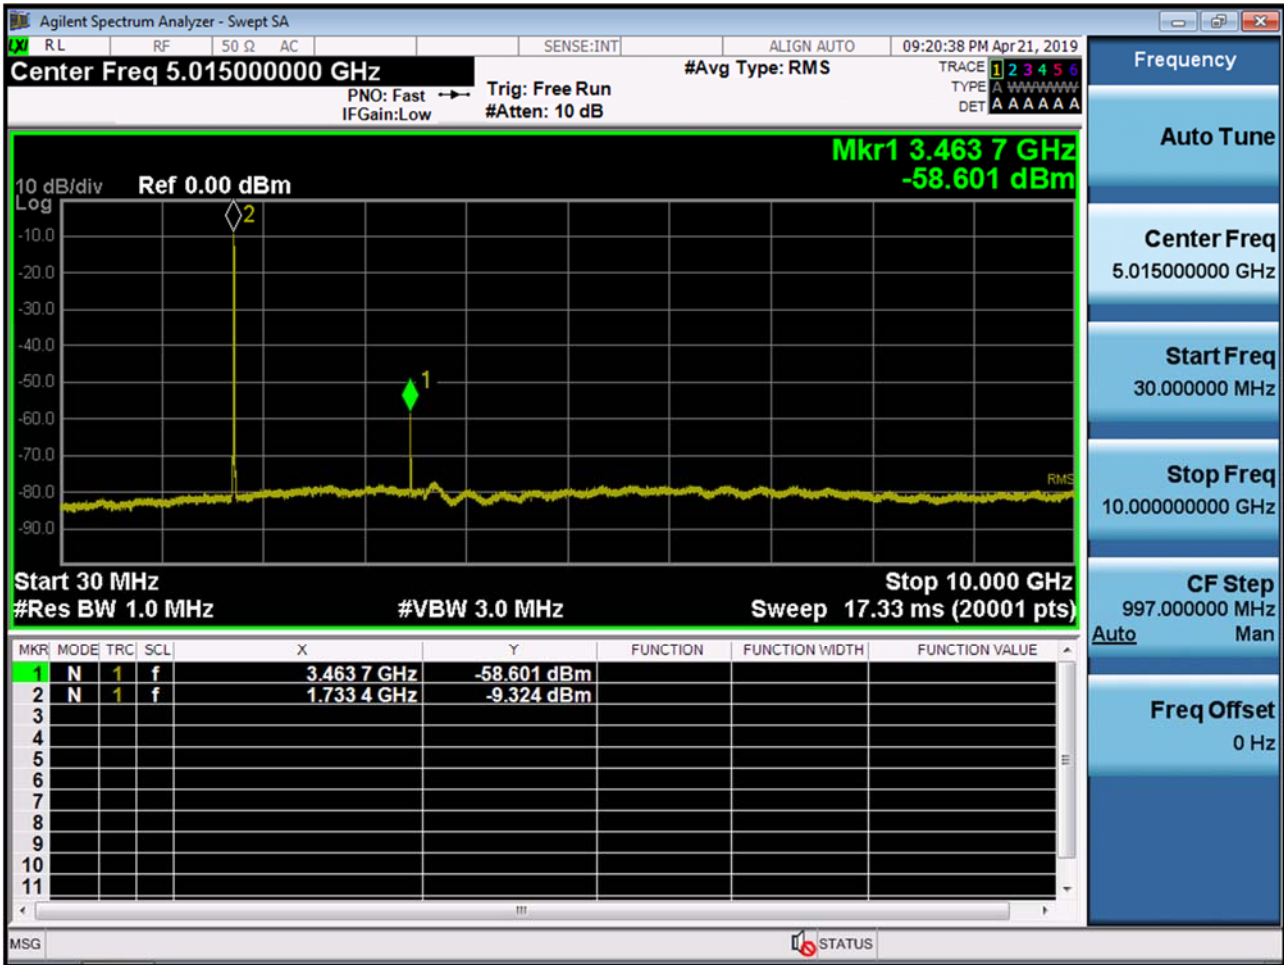

■ WCDMA1700 MODE (1312 CH.) Conducted Spurious Emissions1

■ WCDMA1700 MODE (1312 CH.) Conducted Spurious Emissions2

■ WCDMA1700 MODE (1412 CH.) Conducted Spurious Emissions1

■ WCDMA1700 MODE (1412 CH.) Conducted Spurious Emissions2

■ WCDMA1700 MODE (1513 CH.) Conducted Spurious Emissions1

■ WCDMA1700 MODE (1513 CH.) Conducted Spurious Emissions2

10. ANNEX A_ TEST SETUP PHOTO

Please refer to test setup photo file no. as follows;

No.	Description
1	HCT-RF-1904-FC039-P