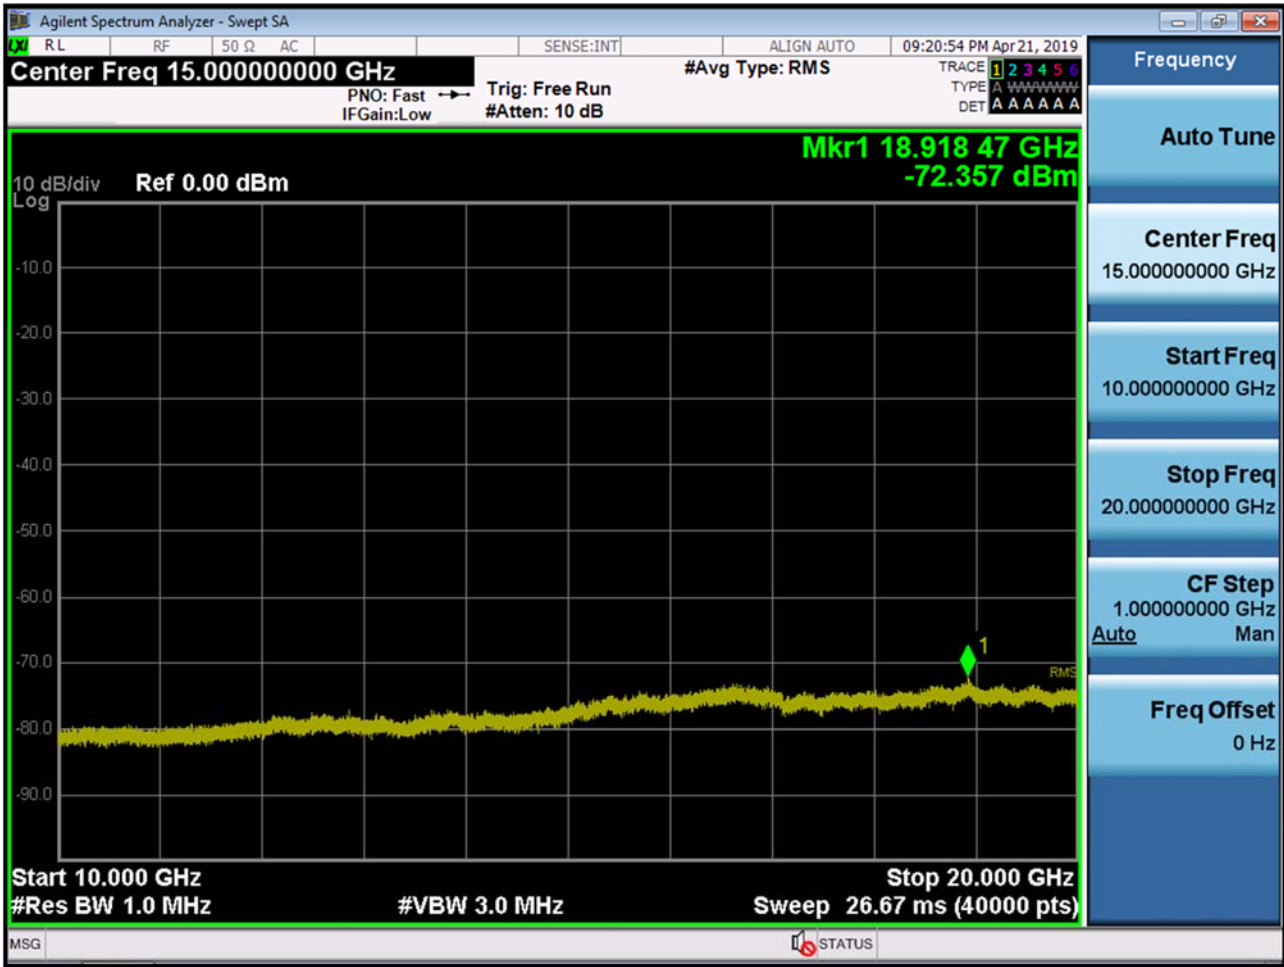

■ WCDMA1700 MODE (1312 CH.) Conducted Spurious Emissions1

■ WCDMA1700 MODE (1312 CH.) Conducted Spurious Emissions2

■ WCDMA1700 MODE (1412 CH.) Conducted Spurious Emissions1

■ WCDMA1700 MODE (1412 CH.) Conducted Spurious Emissions2

■ WCDMA1700 MODE (1513 CH.) Conducted Spurious Emissions1

■ WCDMA1700 MODE (1513 CH.) Conducted Spurious Emissions2

10. ANNEX A_ TEST SETUP PHOTO

Please refer to test setup photo file no. as follows;

No.	Description
1	HCT-RF-1904-FC039-P