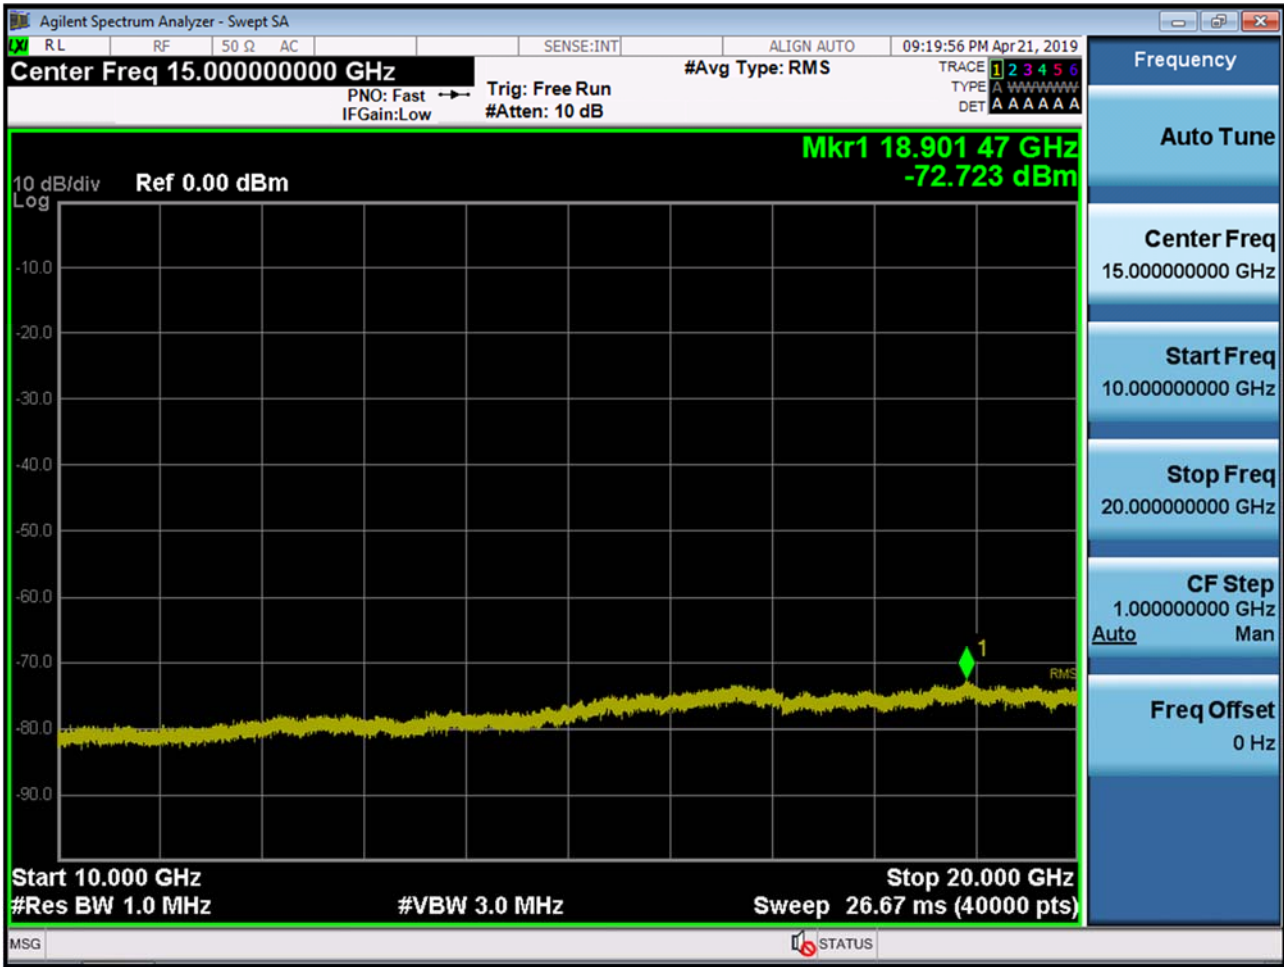

■ WCDMA1700 MODE (1312 CH.) Conducted Spurious Emissions1

■ WCDMA1700 MODE (1312 CH.) Conducted Spurious Emissions2

■ WCDMA1700 MODE (1412 CH.) Conducted Spurious Emissions1

■ WCDMA1700 MODE (1412 CH.) Conducted Spurious Emissions2

■ WCDMA1700 MODE (1513 CH.) Conducted Spurious Emissions1

■ WCDMA1700 MODE (1513 CH.) Conducted Spurious Emissions2

10. ANNEX A_ TEST SETUP PHOTO

Please refer to test setup photo file no. as follows;

No.	Description
1	HCT-RF-1904-FC039-P