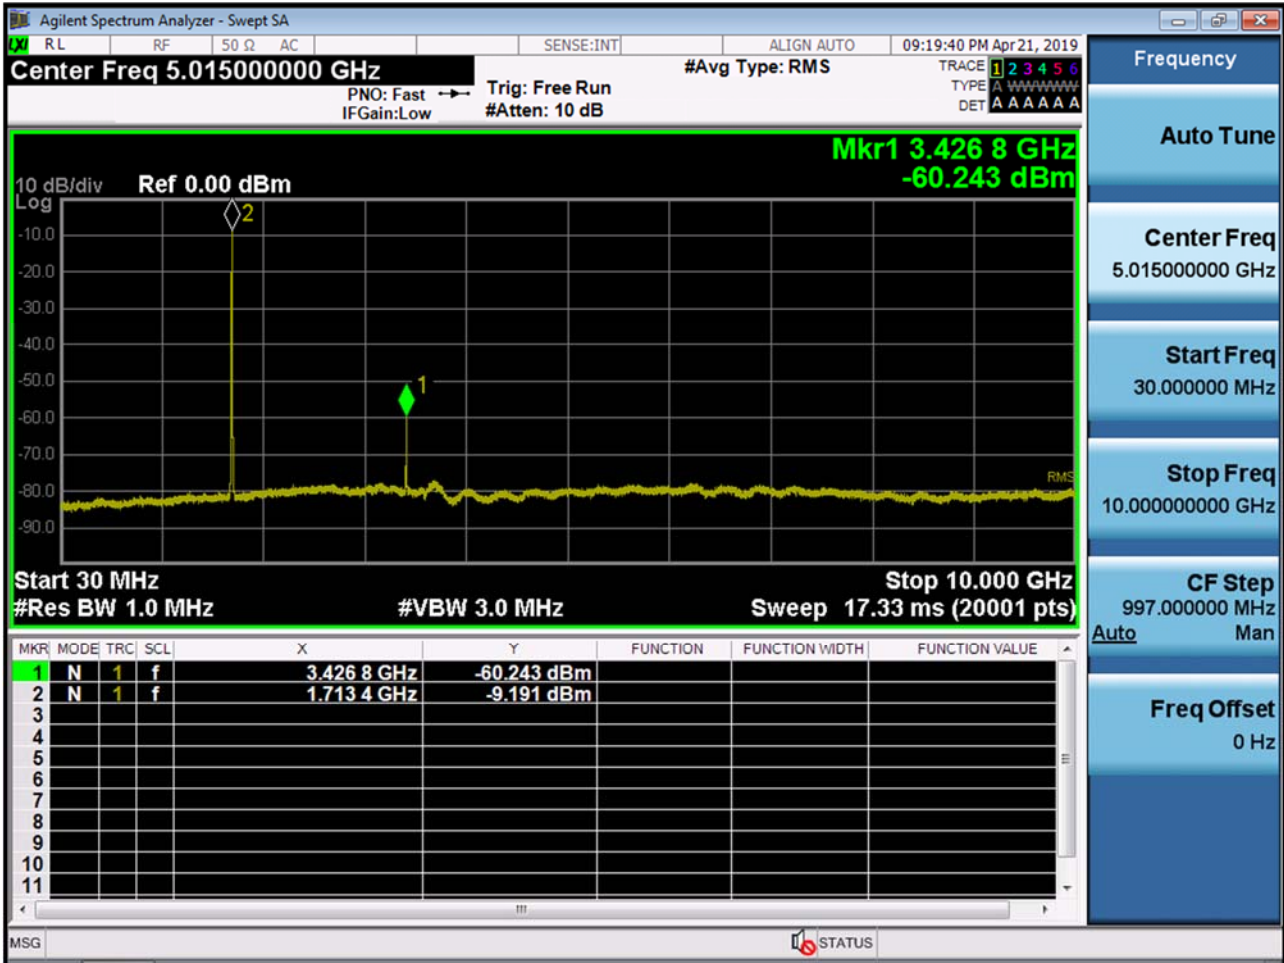

■ WCDMA1700 MODE (1312 CH.) Conducted Spurious Emissions1

■ WCDMA1700 MODE (1312 CH.) Conducted Spurious Emissions2

■ WCDMA1700 MODE (1412 CH.) Conducted Spurious Emissions1

■ WCDMA1700 MODE (1412 CH.) Conducted Spurious Emissions2

■ WCDMA1700 MODE (1513 CH.) Conducted Spurious Emissions1

■ WCDMA1700 MODE (1513 CH.) Conducted Spurious Emissions2

10. ANNEX A_ TEST SETUP PHOTO

Please refer to test setup photo file no. as follows;

No.	Description
1	HCT-RF-1904-FC039-P