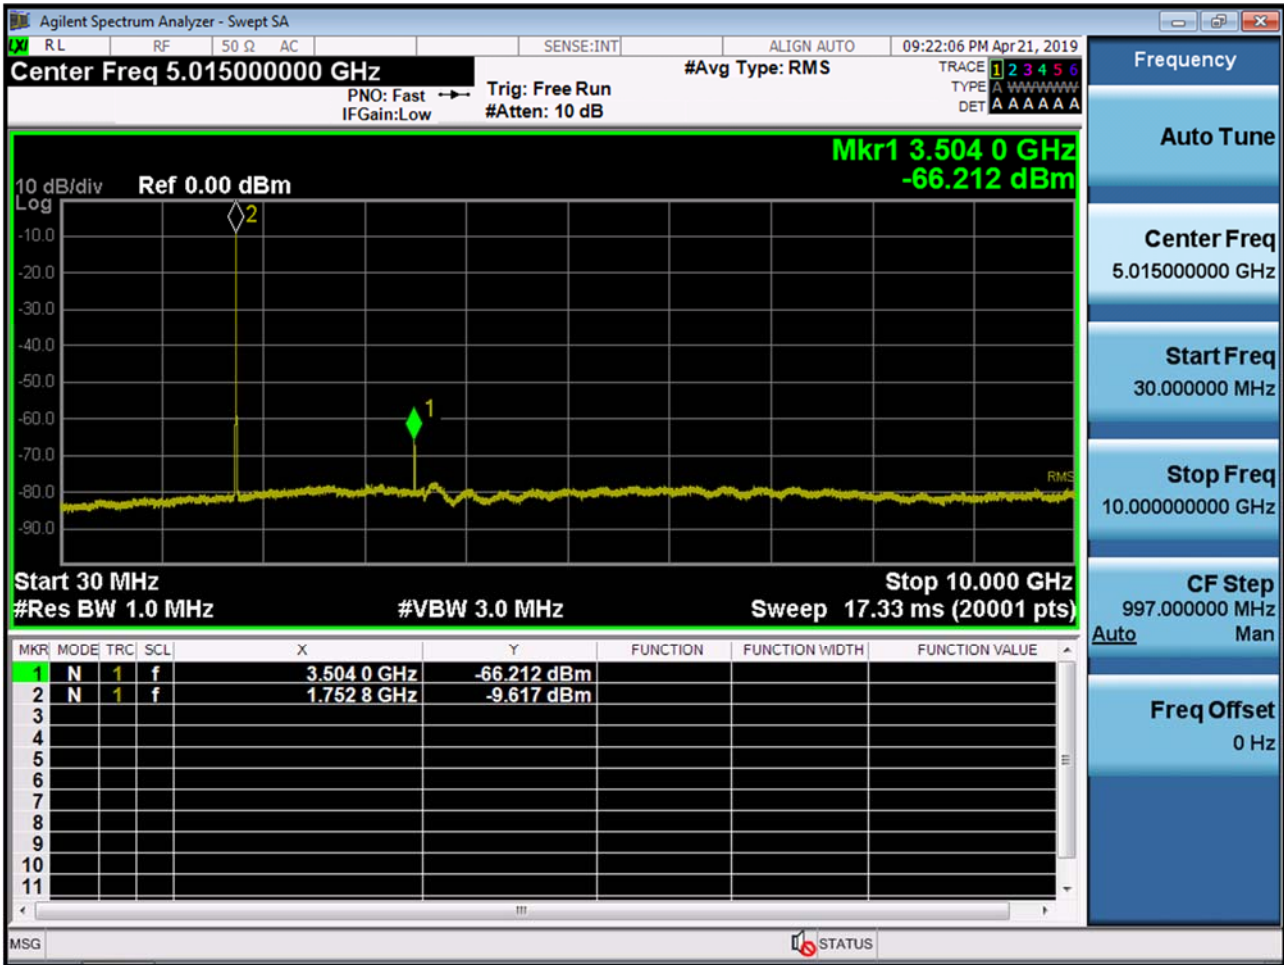

■ WCDMA1700 MODE (1312 CH.) Conducted Spurious Emissions1

■ WCDMA1700 MODE (1312 CH.) Conducted Spurious Emissions2

■ WCDMA1700 MODE (1412 CH.) Conducted Spurious Emissions1

■ WCDMA1700 MODE (1412 CH.) Conducted Spurious Emissions2

■ WCDMA1700 MODE (1513 CH.) Conducted Spurious Emissions1

■ WCDMA1700 MODE (1513 CH.) Conducted Spurious Emissions2

10. ANNEX A_ TEST SETUP PHOTO

Please refer to test setup photo file no. as follows;

No.	Description
1	HCT-RF-1904-FC039-P