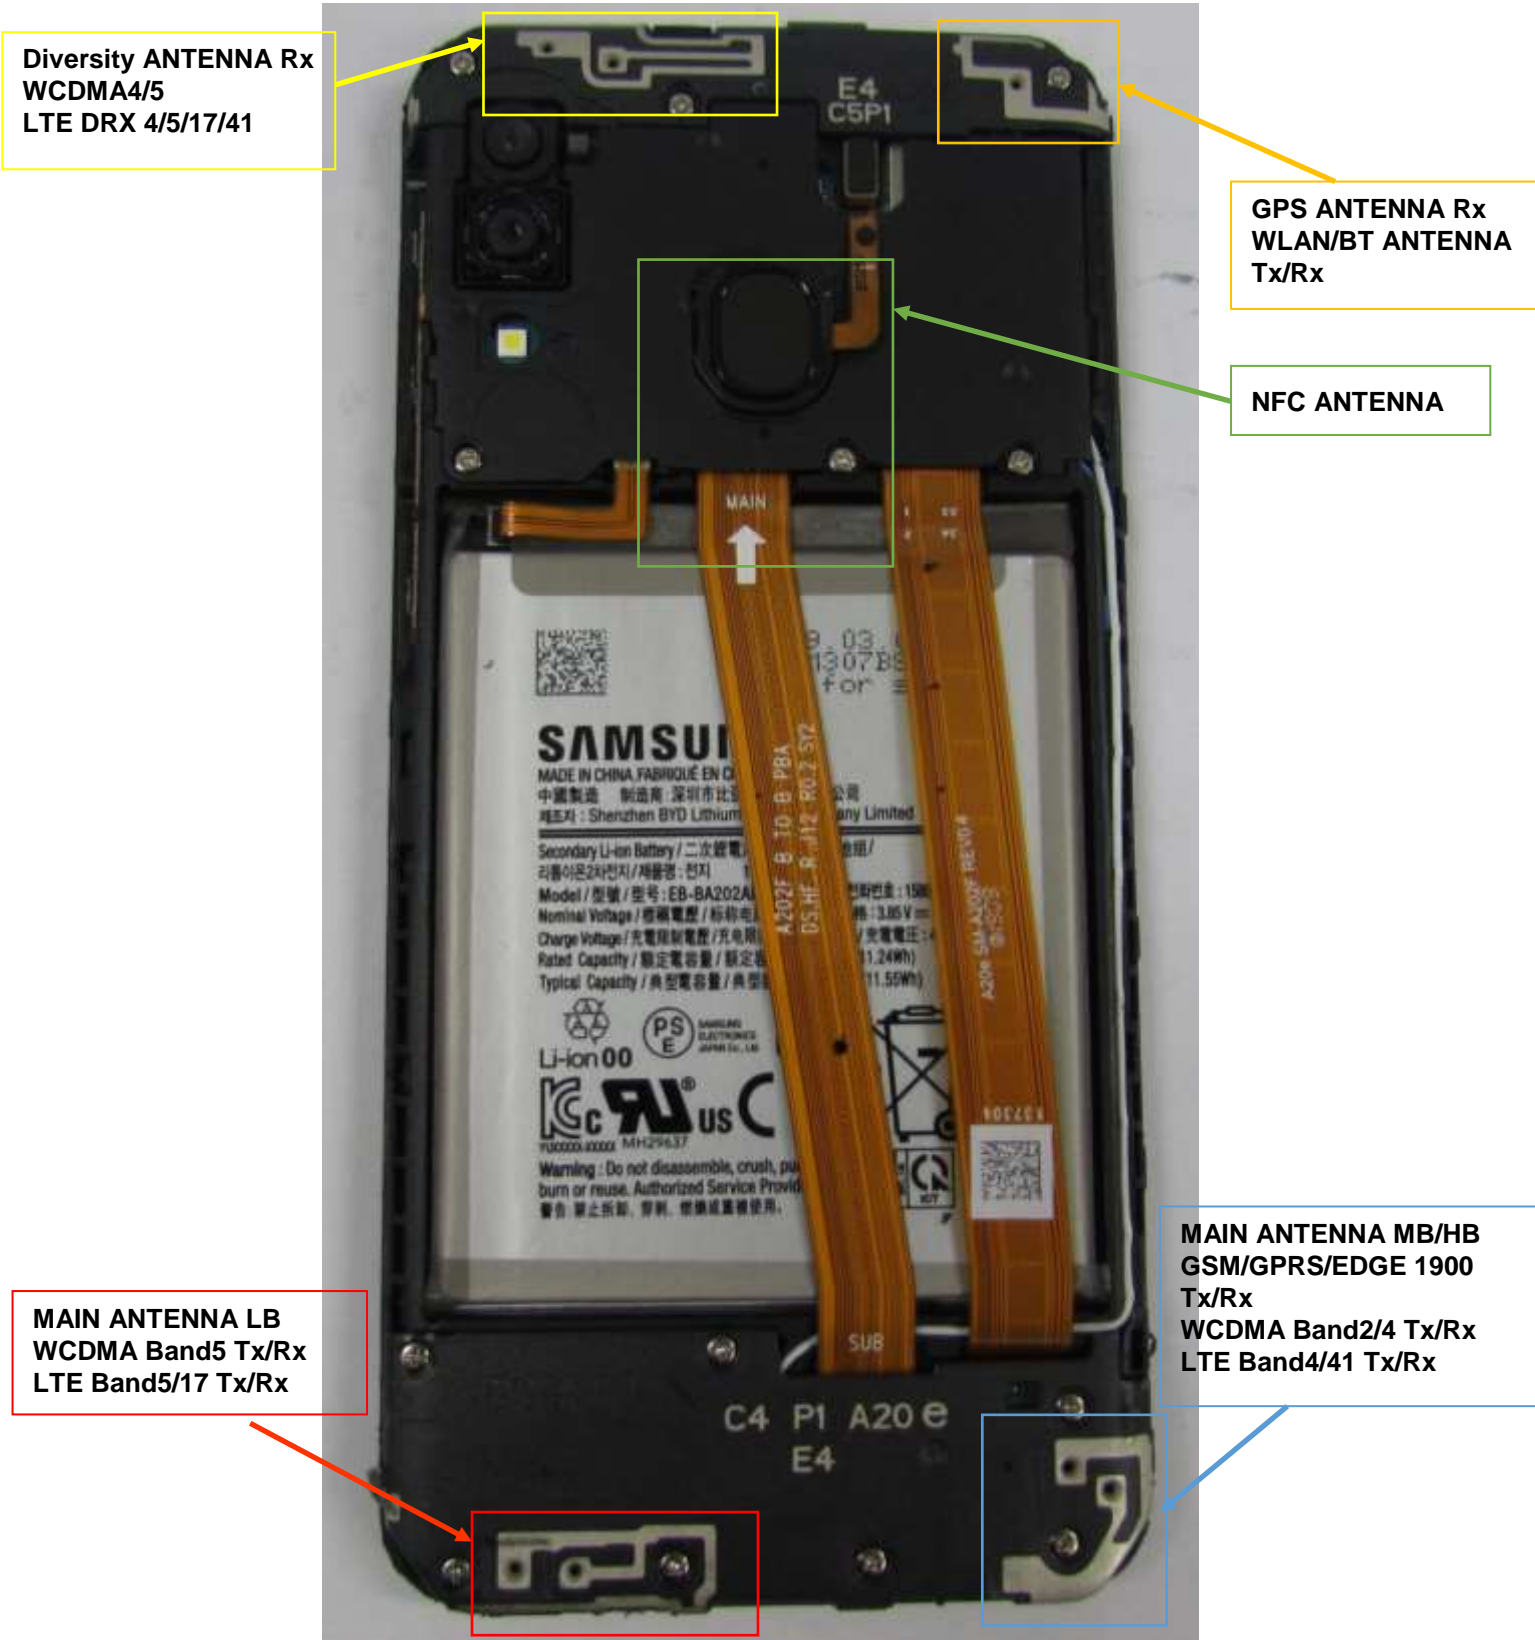

■ MAIN / Bluetooth & WLAN ANTENNA INTERNAL PHOTO

Diversity ANTENNA Rx
WCDMA4/5
LTE DRX 4/5/17/41

GPS ANTENNA Rx
WLAN/BT ANTENNA
Tx/Rx

NFC ANTENNA

MAIN ANTENNA LB
WCDMA Band5 Tx/Rx
LTE Band5/17 Tx/Rx

MAIN ANTENNA MB/HB
GSM/GPRS/EDGE 1900
Tx/Rx
WCDMA Band2/4 Tx/Rx
LTE Band4/41 Tx/Rx