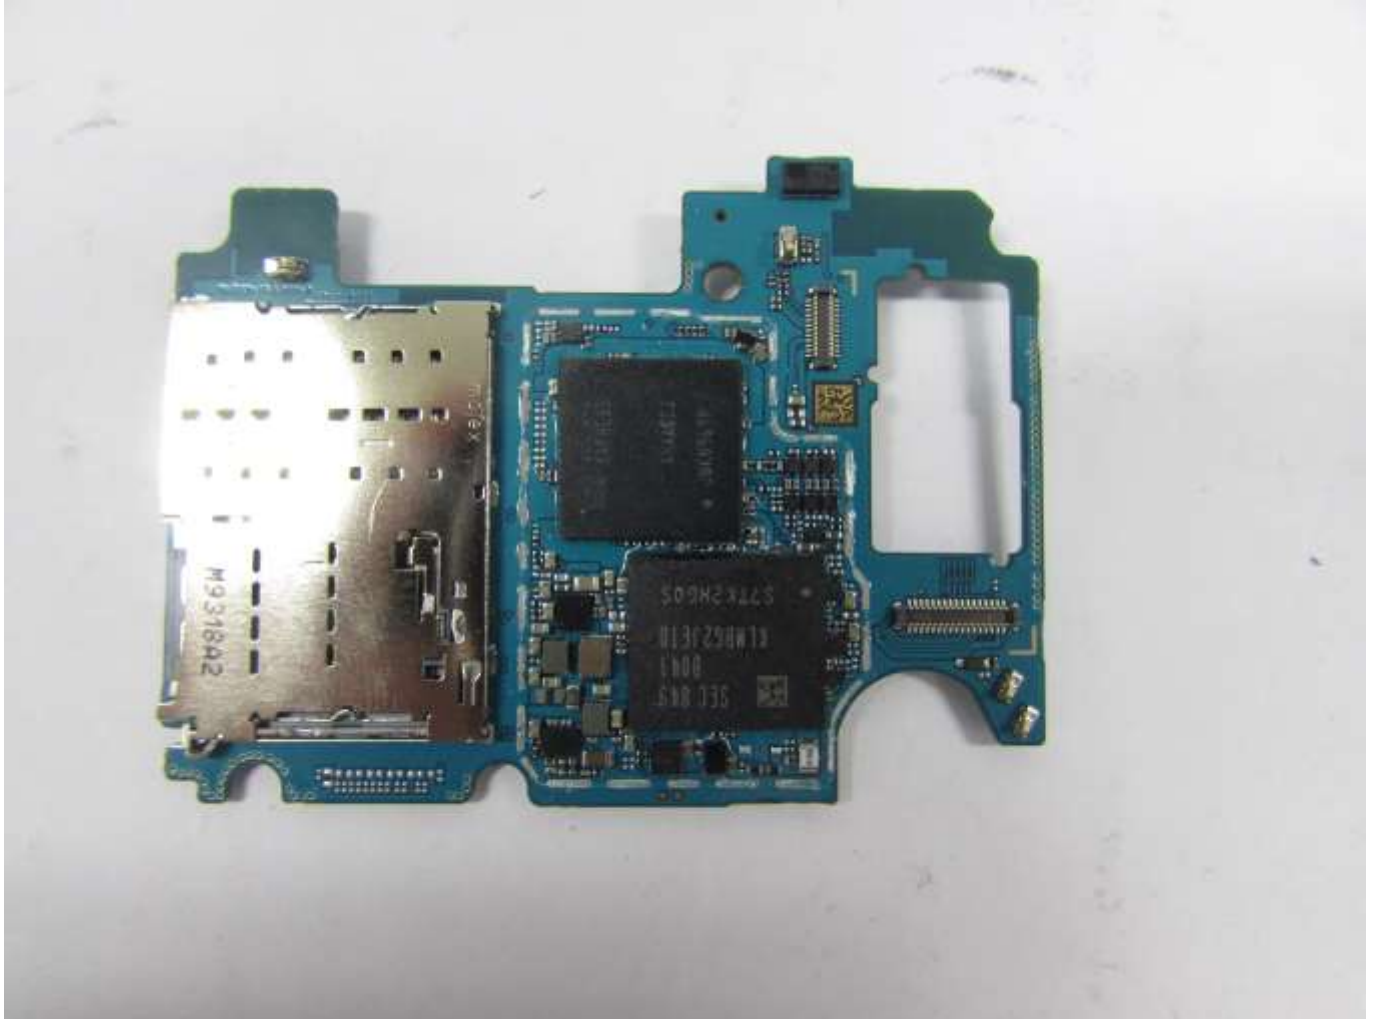

■ INTERNAL PHOTO