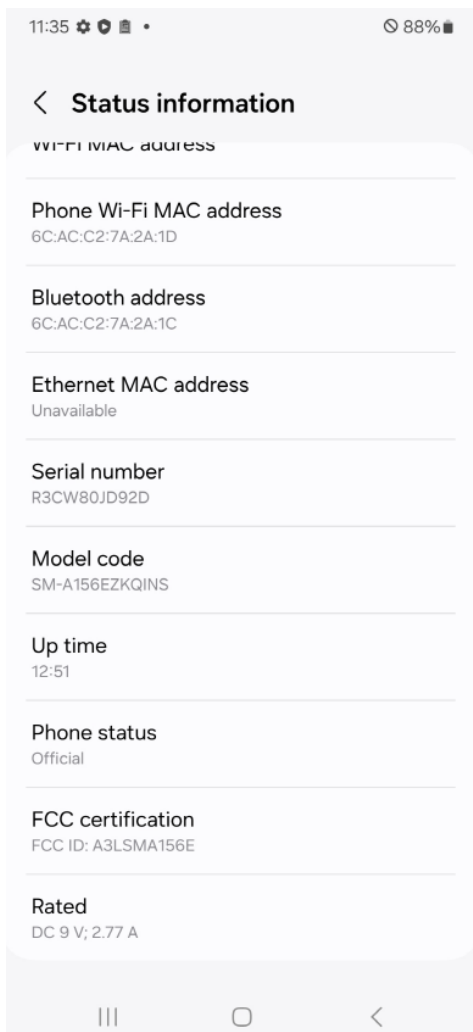

Description of E-Label and Location

FCC ID : A3LSMA156E

Model : SM-A156E/DS

This model is applied E-label, please find description of E-label below.

1. FCC ID (E-label): [Settings > About Phone > Status information](#)

FCC certification FCC

ID: A3LSMA156E

[<Device Display Screen>](#)

2. Instruction of E-label on the User manual (online manual)

- Depending on the region or model, some devices are required to receive approval from the Federal Communications Commission (FCC). If your device is approved by the FCC, you can view the FCC ID of the device. To view the FCC ID, tap [Settings → About Phone → Status](#).