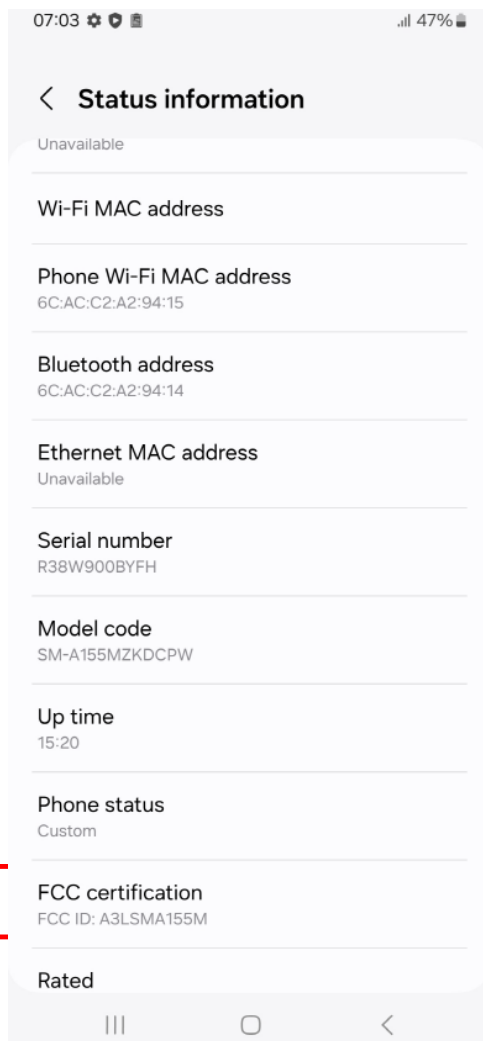

Description of E-Label and Location

FCC ID : A3LSMA155M

Model : SM-A155M/DSN, SM-A155M/N

This model is applied E-label, please find description of E-label below.

1. FCC ID (E-label): [Settings > About Phone > Status information](#)

FCC certification

FCC ID: A3LSMA155M

[<Device Display Screen>](#)

2. Instruction of E-label on the User manual (online manual)

- Depending on the region or model, some devices are required to receive approval from the Federal Communications Commission (FCC). If your device is approved by the FCC, you can view the FCC ID of the device. To view the FCC ID, tap [Settings → About Phone → Status](#).