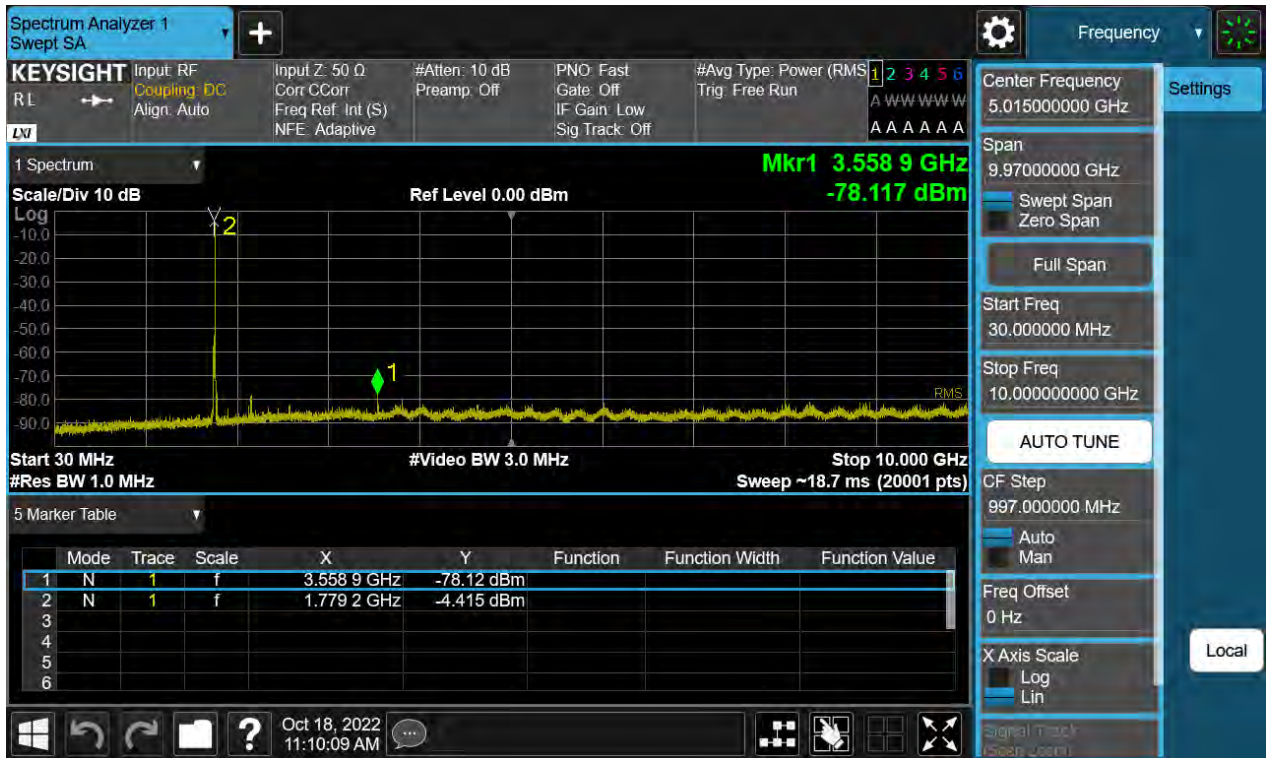

BW10 M_CSE(30 M-10 G)_Highest Channel_QPSK_1RB