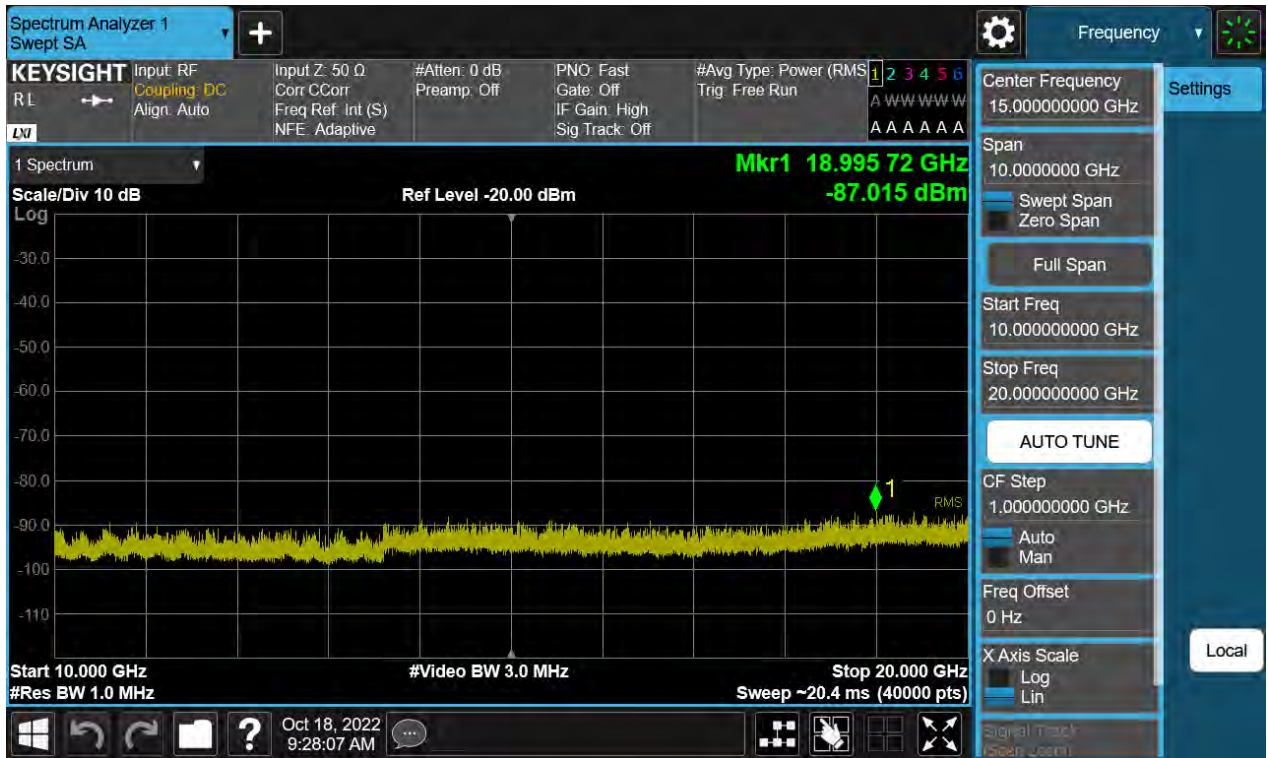

BW1.4 M_CSE(10 G-26.5 G)_Highest Channel_QPSK_1RB