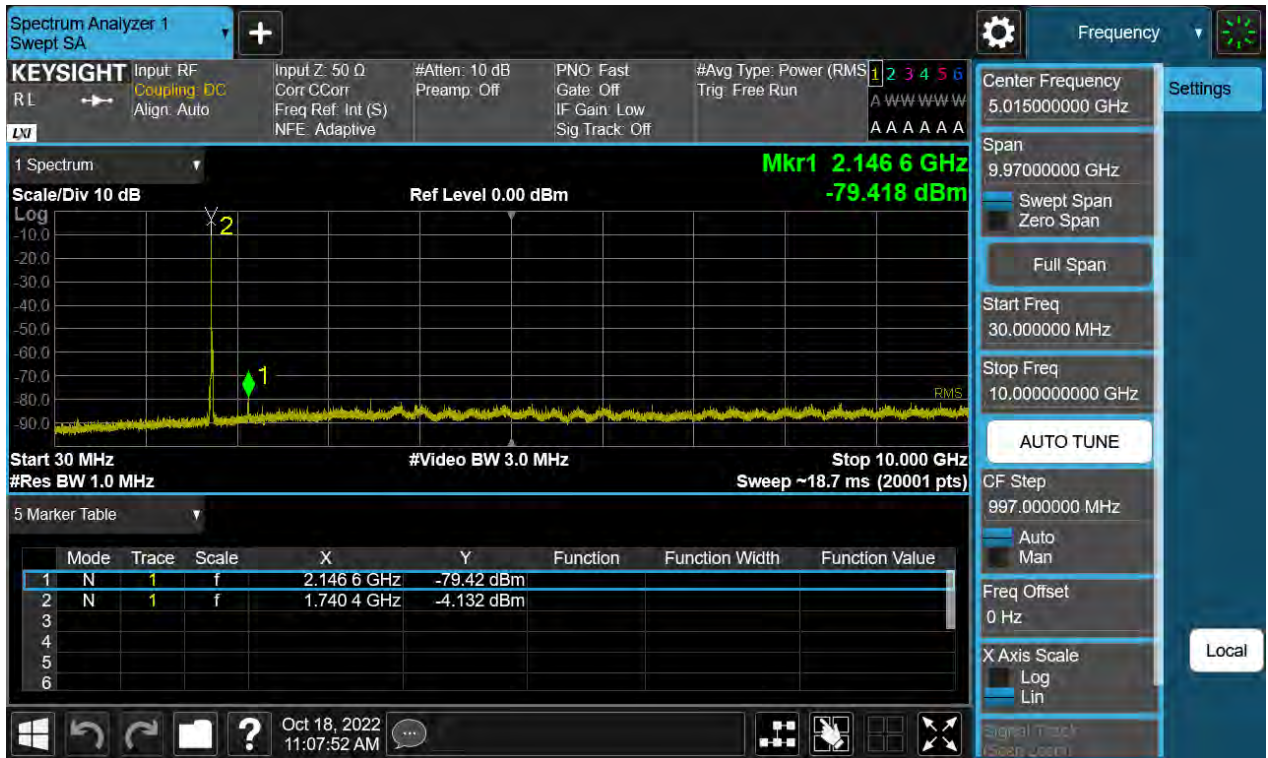

BW10 M_CSE(30 M-10 G)_Middle Channel_QPSK_1RB