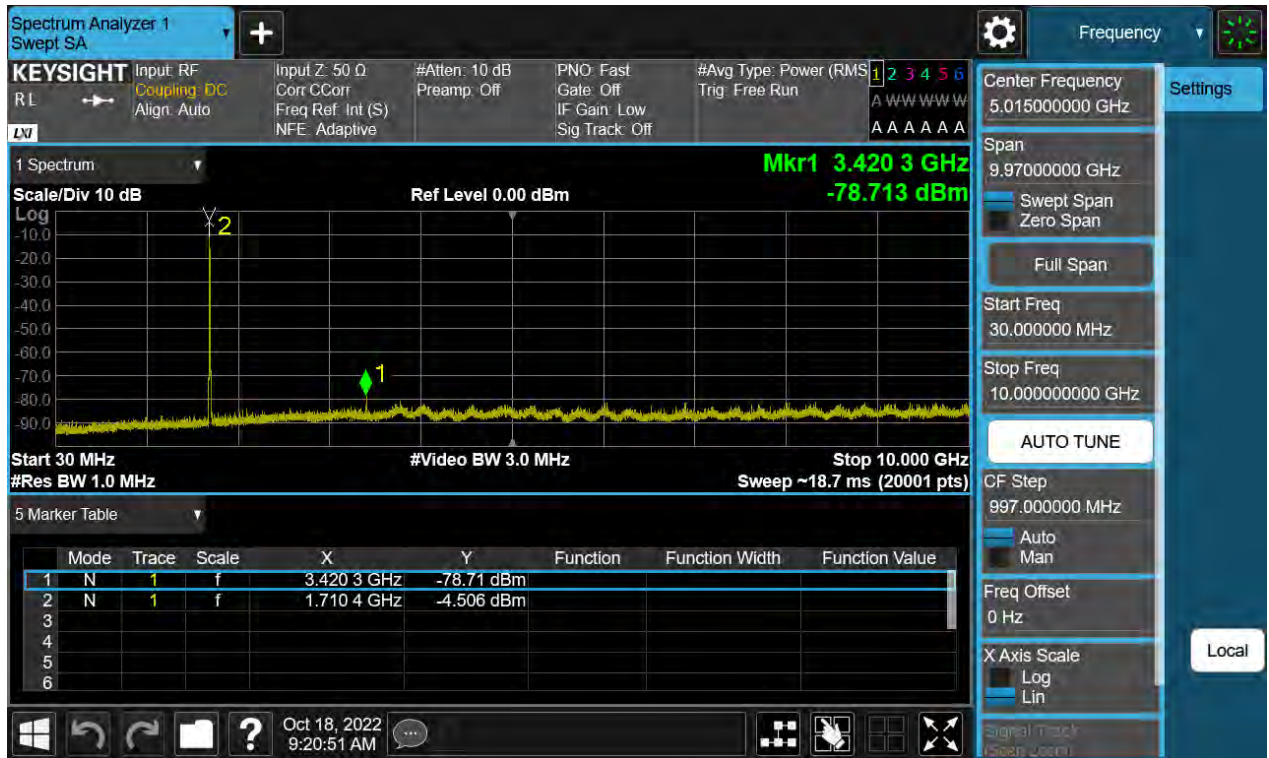

BW1.4 M_CSE(30 M-10 G)_Lowest Channel_QPSK_1RB

BW1.4 M_CSE(30 M-10 G)_Middle Channel_QPSK_1RB

BW1.4 M_CSE(30 M-10 G)_Highest Channel_QPSK_1RB

BW3 M_CSE(30 M-10 G)_Lowest Channel_QPSK_1RB

BW3 M_CSE(30 M-10 G)_Middle Channel_QPSK_1RB