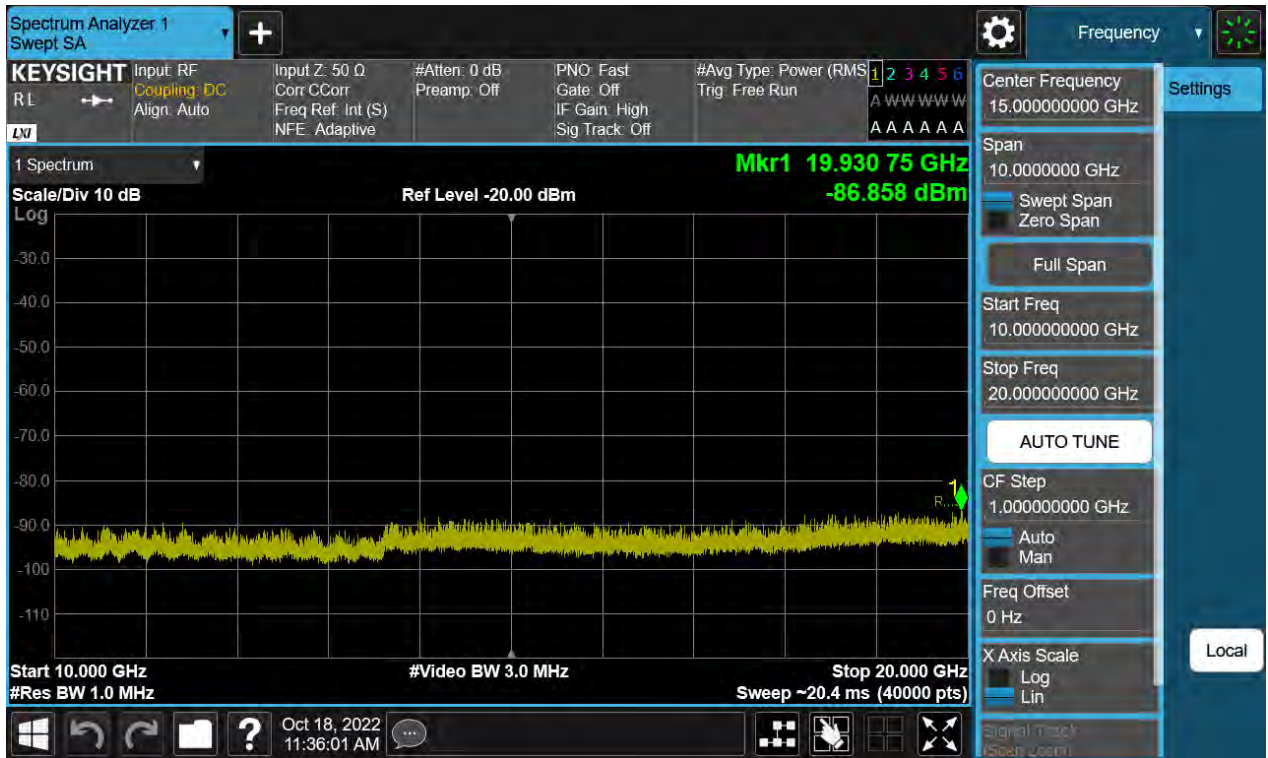

BW15 M_CSE(10 G-26.5 G)_Lowest Channel_QPSK_1RB

BW15 M_CSE(10 G-26.5 G)_Middle Channel_QPSK_1RB

BW15 M_CSE(10 G-26.5 G)_Highest Channel_QPSK_1RB

BW20 M_CSE(10 G-26.5 G)_Lowest Channel_QPSK_1RB

BW20 M_CSE(10 G-26.5 G)_Middle Channel_QPSK_1RB

BW20 M_CSE(10 G-26.5 G)_Highest Channel_QPSK_1RB

12. ANNEX A_ TEST SETUP PHOTO

Please refer to test setup photo file no. as follows;

No.	Description
1	HCT-RF-2211-FC038-P