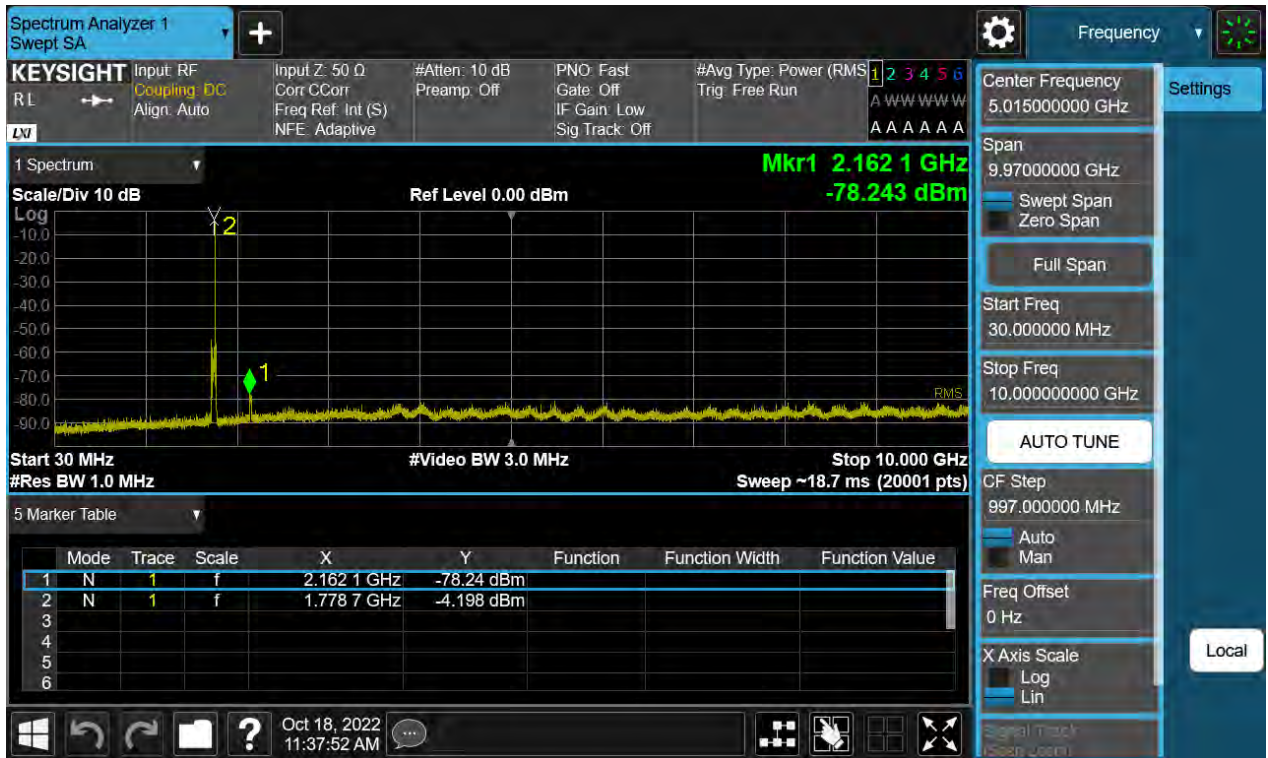

BW20 M_CSE(30 M-10 G)_Highest Channel_QPSK_1RB