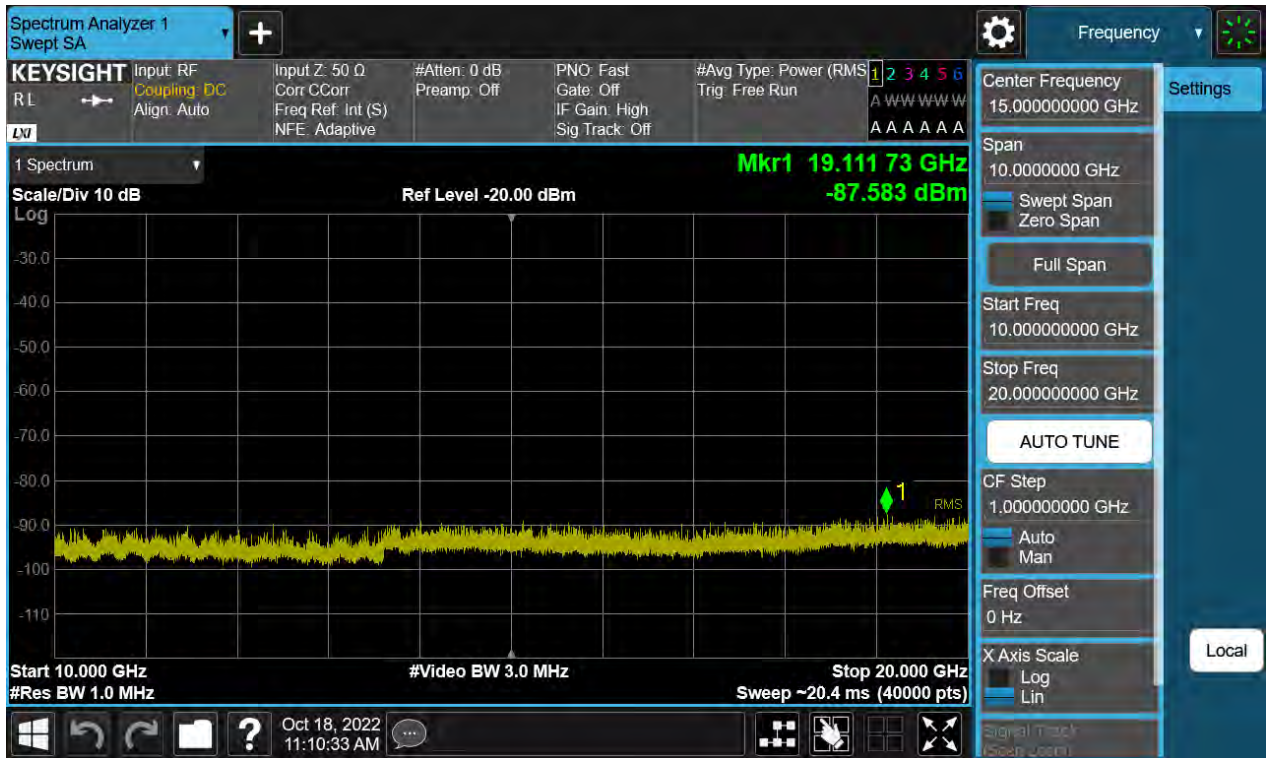

BW5 M_CSE(10 G-26.5 G)_Middle Channel_QPSK_1RB

BW5 M_CSE(10 G-26.5 G)_Highest Channel_QPSK_1RB

BW10 M_CSE(10 G-26.5 G)_Lowest Channel_QPSK_1RB

BW10 M_CSE(10 G-26.5 G)_Middle Channel_QPSK_1RB

BW10 M_CSE(10 G-26.5 G)_Highest Channel_QPSK_1RB