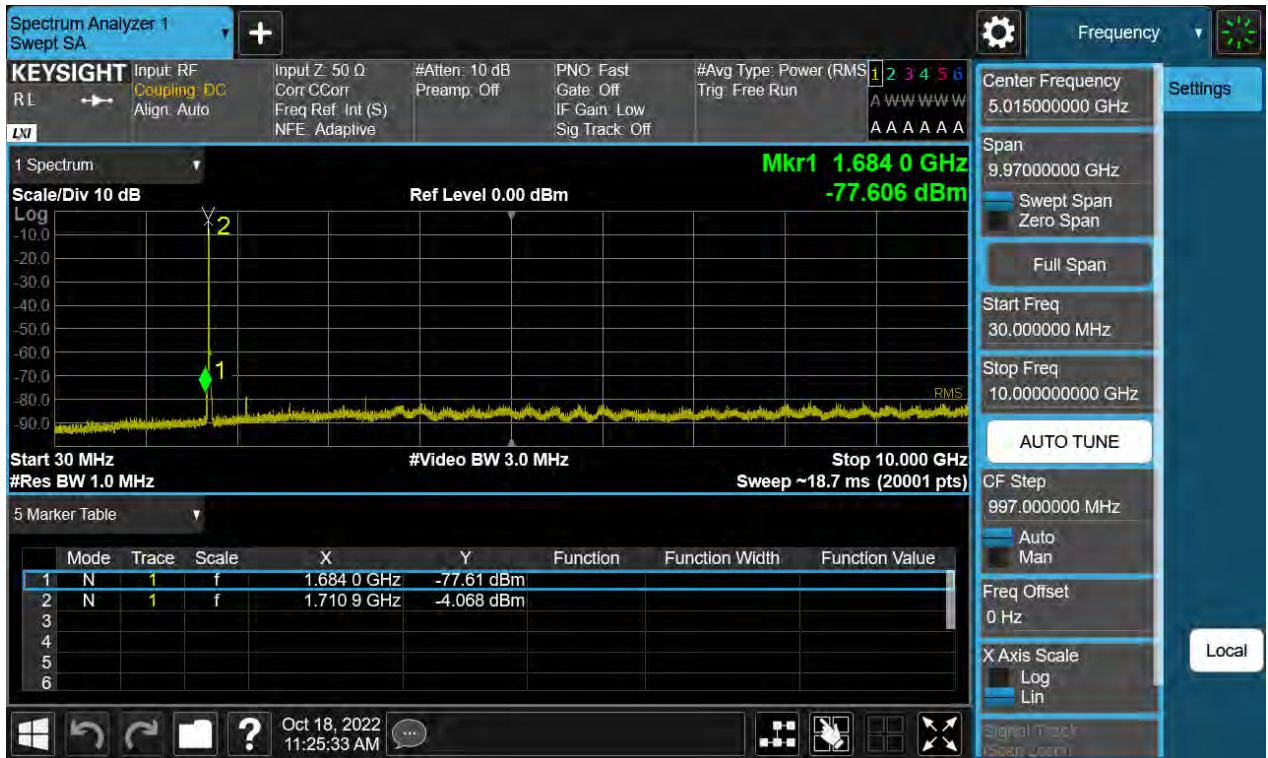

BW15 M_CSE(30 M-10 G)_Lowest Channel_QPSK_1RB