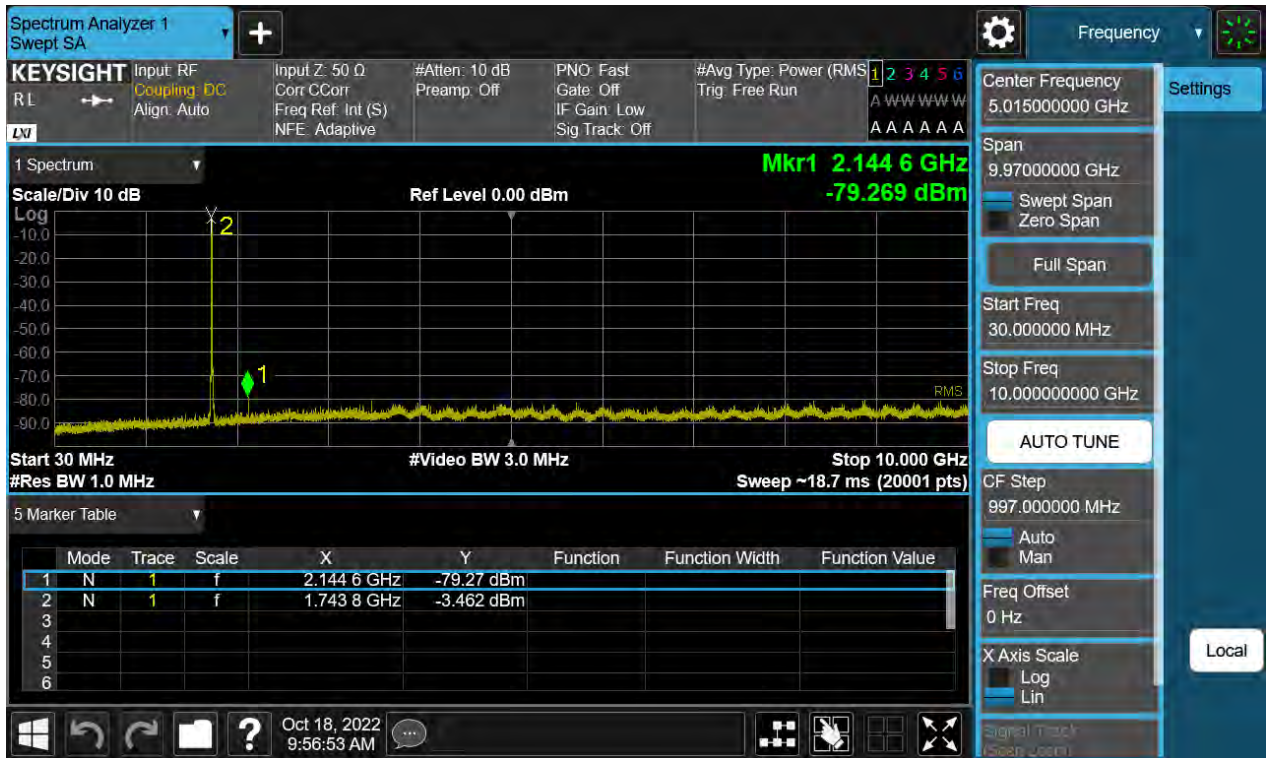

BW1.4 M_CSE(30 M-10 G)_Lowest Channel_QPSK_1RB

BW1.4 M_CSE(30 M-10 G)_Middle Channel_QPSK_1RB

BW1.4 M_CSE(30 M-10 G)_Highest Channel_QPSK_1RB

BW3 M_CSE(30 M-10 G)_Lowest Channel_QPSK_1RB

BW3 M_CSE(30 M-10 G)_Middle Channel_QPSK_1RB