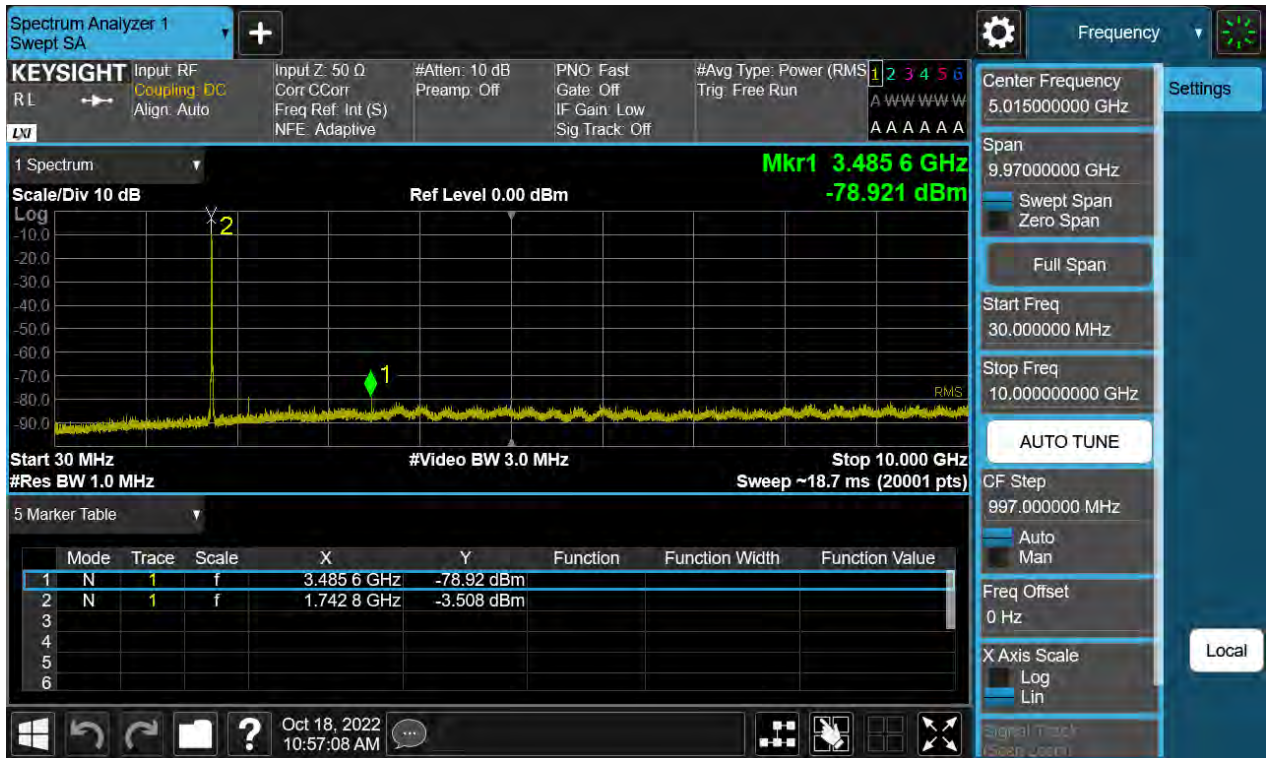

BW5 M_CSE(30 M-10 G)_Middle Channel_QPSK_1RB