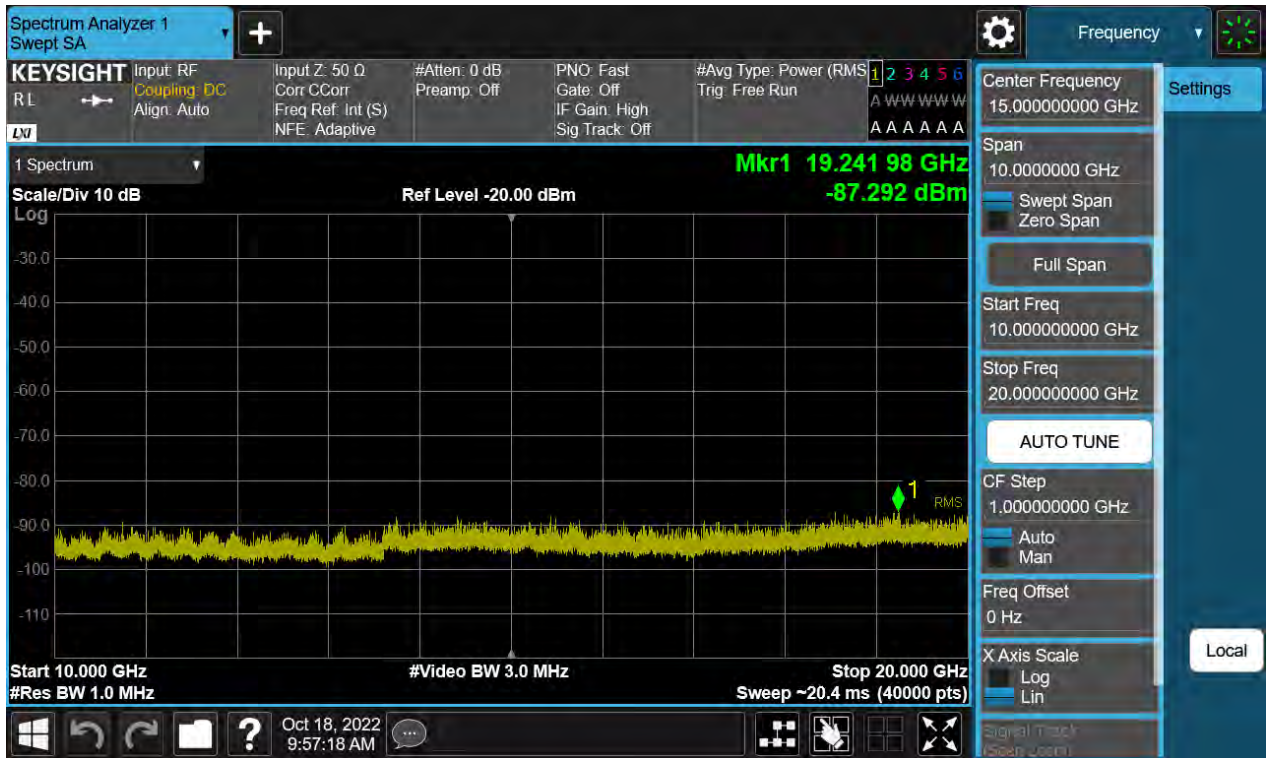

BW3 M_CSE(10 G-26.5 G)_Middle Channel_QPSK_1RB