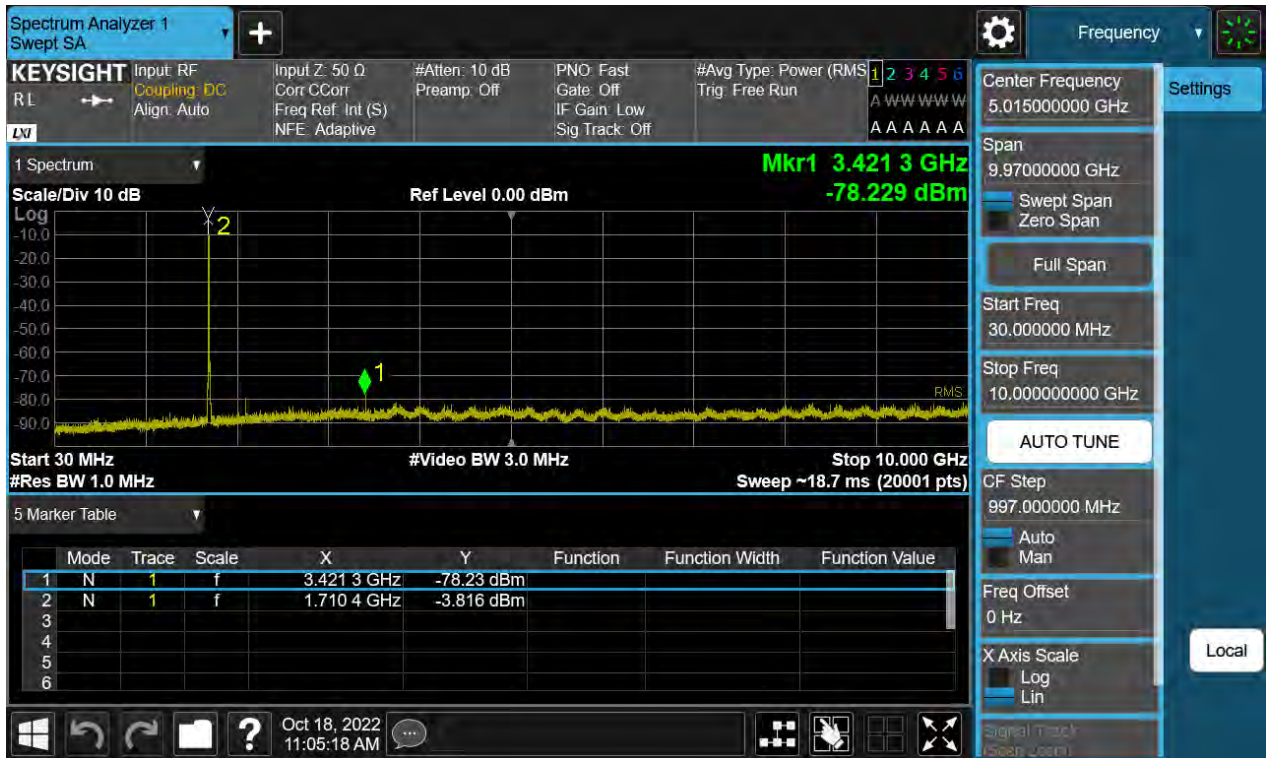

BW3 M_CSE(30 M-10 G)_Highest Channel_QPSK_1RB

BW5 M_CSE(30 M-10 G)_Lowest Channel_QPSK_1RB

BW5 M_CSE(30 M-10 G)_Middle Channel_QPSK_1RB

BW5 M_CSE(30 M-10 G)_Highest Channel_QPSK_1RB

BW10 M_CSE(30 M-10 G)_Lowest Channel_QPSK_1RB