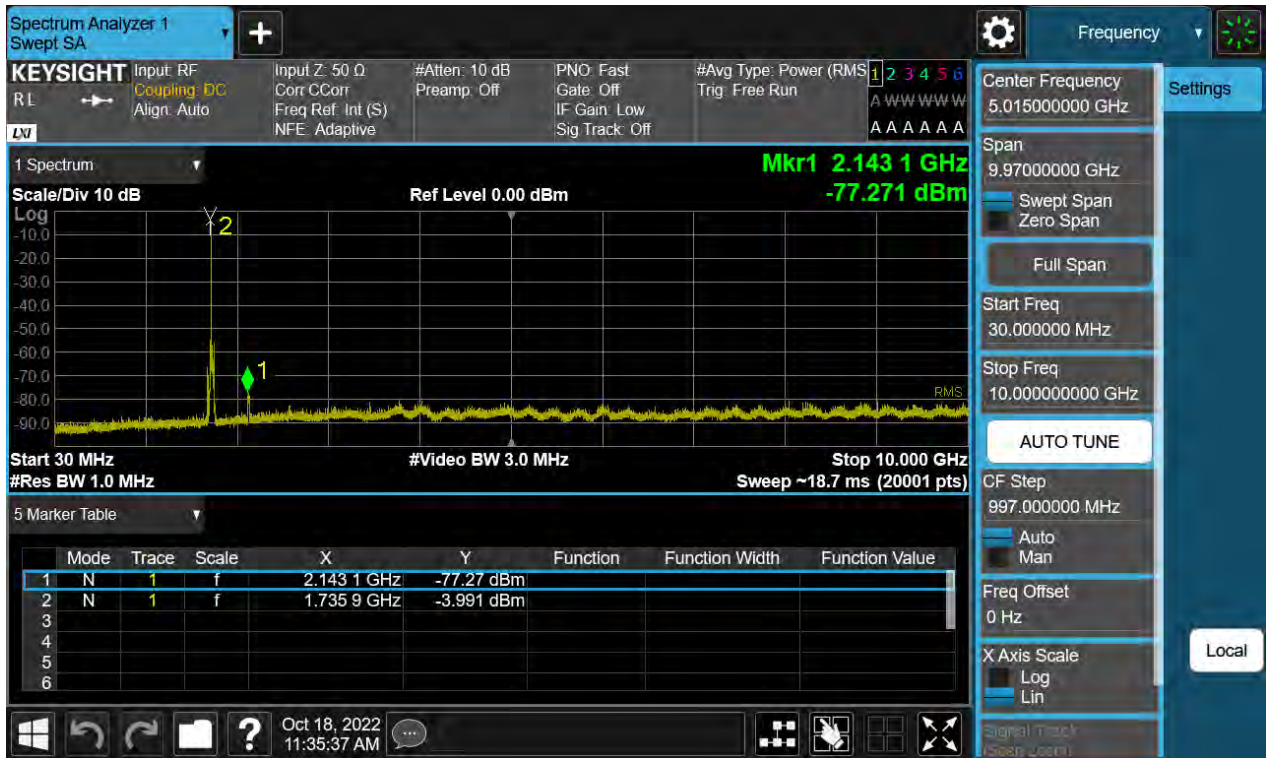

BW20 M_CSE(30 M-10 G)_Middle Channel_QPSK_1RB