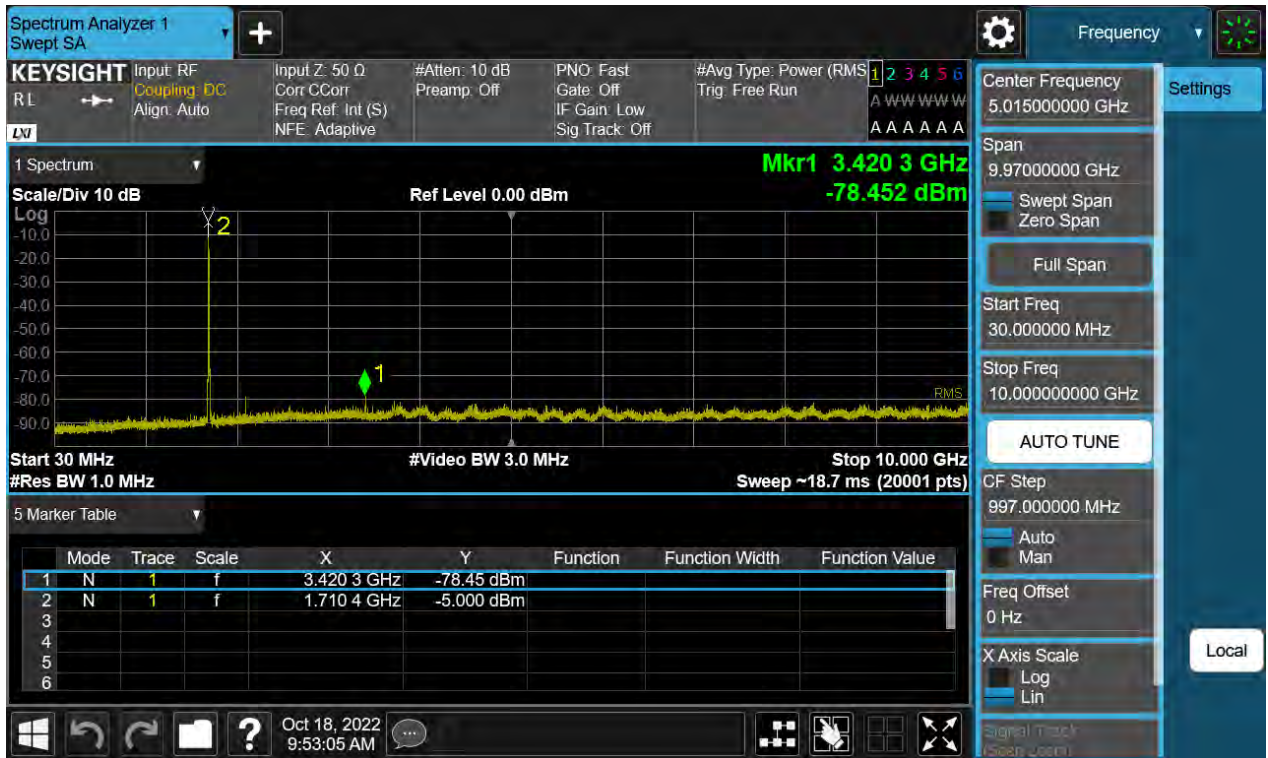

BW1.4 M_CSE(30 M-10 G)_Lowest Channel_QPSK_1RB

BW1.4 M_CSE(30 M-10 G)_Middle Channel_QPSK_1RB

BW1.4 M_CSE(30 M-10 G)_Highest Channel_QPSK_1RB

BW3 M_CSE(30 M-10 G)_Lowest Channel_QPSK_1RB

BW3 M_CSE(30 M-10 G)_Middle Channel_QPSK_1RB

BW3 M_CSE(30 M-10 G)_Highest Channel_QPSK_1RB

BW5 M_CSE(30 M-10 G)_Lowest Channel_QPSK_1RB

BW5 M_CSE(30 M-10 G)_Middle Channel_QPSK_1RB

BW5 M_CSE(30 M-10 G)_Highest Channel_QPSK_1RB

BW10 M_CSE(30 M-10 G)_Lowest Channel_QPSK_1RB