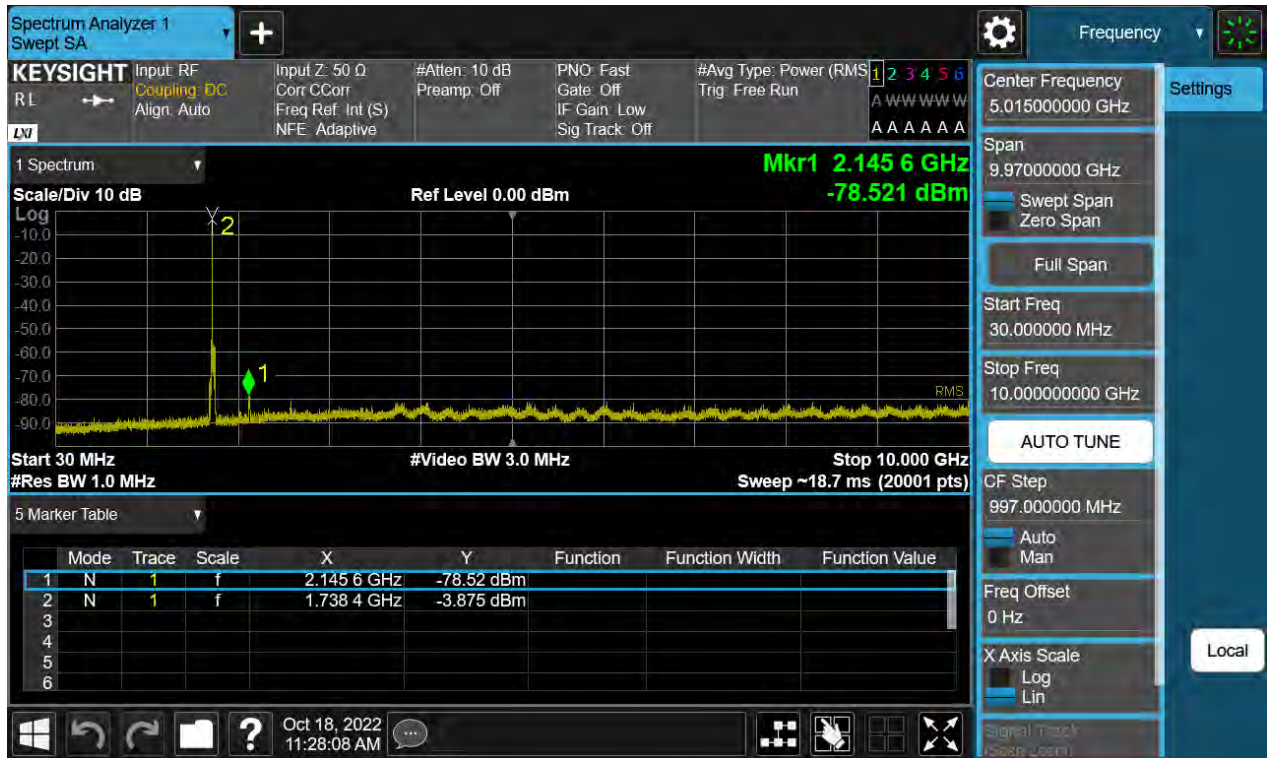

BW10 M_CSE(30 M-10 G)_Middle Channel_QPSK_1RB

BW10 M_CSE(30 M-10 G)_Highest Channel_QPSK_1RB

BW15 M_CSE(30 M-10 G)_Lowest Channel_QPSK_1RB

BW15 M_CSE(30 M-10 G)_Middle Channel_QPSK_1RB

BW15 M_CSE(30 M-10 G)_Highest Channel_QPSK_1RB