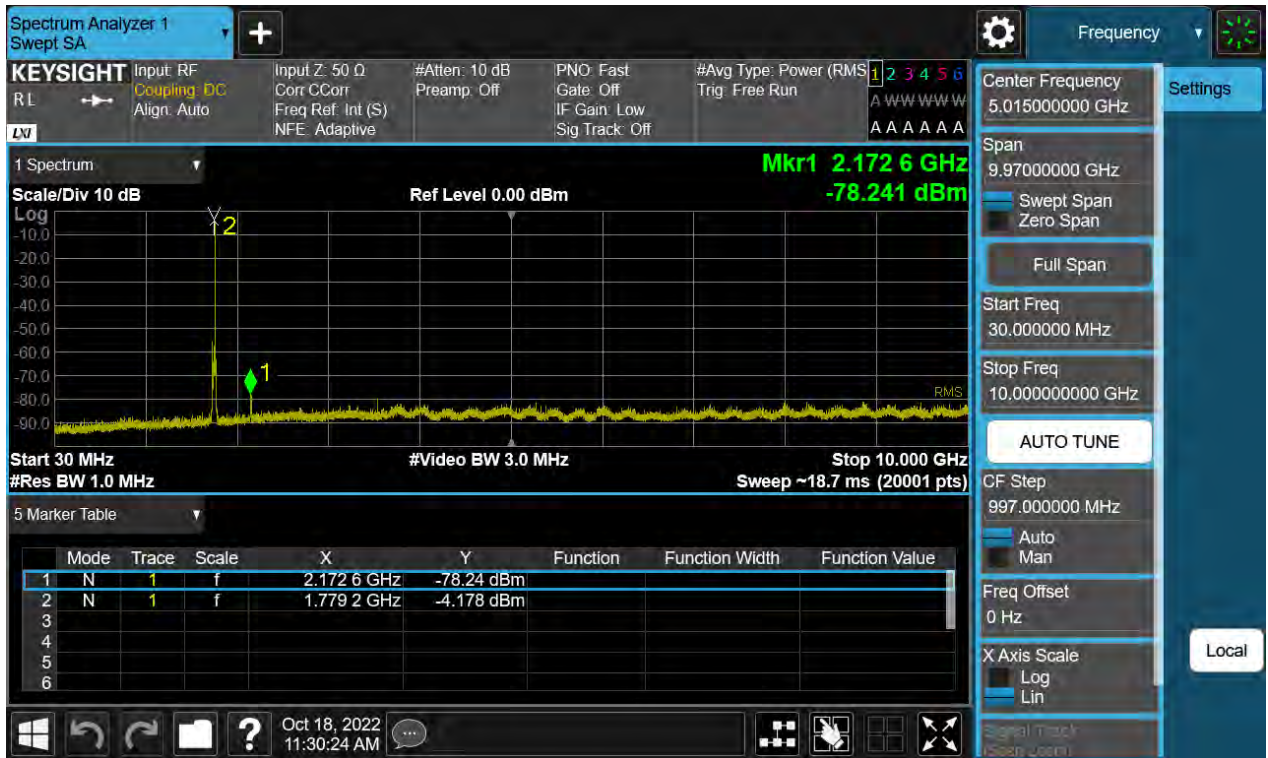

BW10 M_CSE(30 M-10 G)_Middle Channel_QPSK_1RB

BW10 M_CSE(30 M-10 G)_Highest Channel_QPSK_1RB

BW15 M_CSE(30 M-10 G)_Lowest Channel_QPSK_1RB

BW15 M_CSE(30 M-10 G)_Middle Channel_QPSK_1RB

BW15 M_CSE(30 M-10 G)_Highest Channel_QPSK_1RB