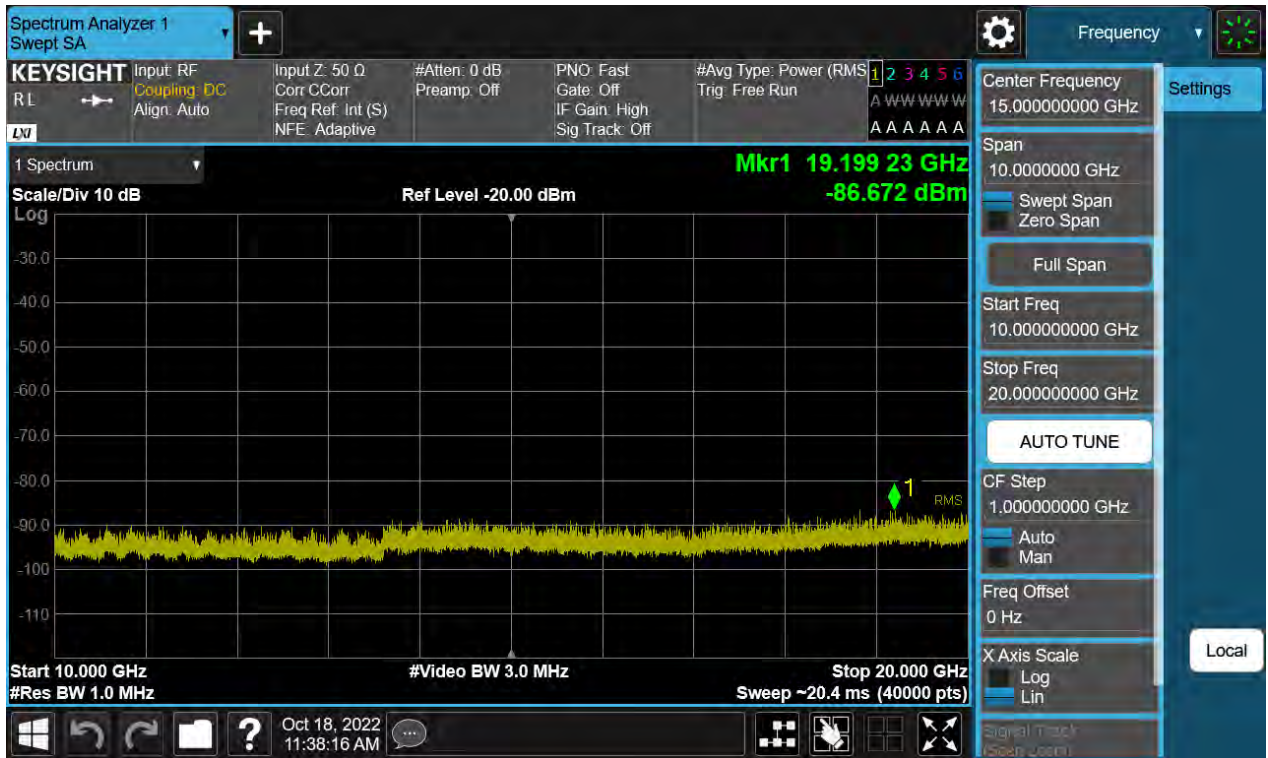

BW15 M_CSE(10 G-26.5 G)_Lowest Channel_QPSK_1RB

BW15 M_CSE(10 G-26.5 G)_Middle Channel_QPSK_1RB

BW15 M_CSE(10 G-26.5 G)_Highest Channel_QPSK_1RB

BW20 M_CSE(10 G-26.5 G)_Lowest Channel_QPSK_1RB

BW20 M_CSE(10 G-26.5 G)_Middle Channel_QPSK_1RB

BW20 M_CSE(10 G-26.5 G)_Highest Channel_QPSK_1RB

12. ANNEX A_ TEST SETUP PHOTO

Please refer to test setup photo file no. as follows;

No.	Description
1	HCT-RF-2211-FC038-P