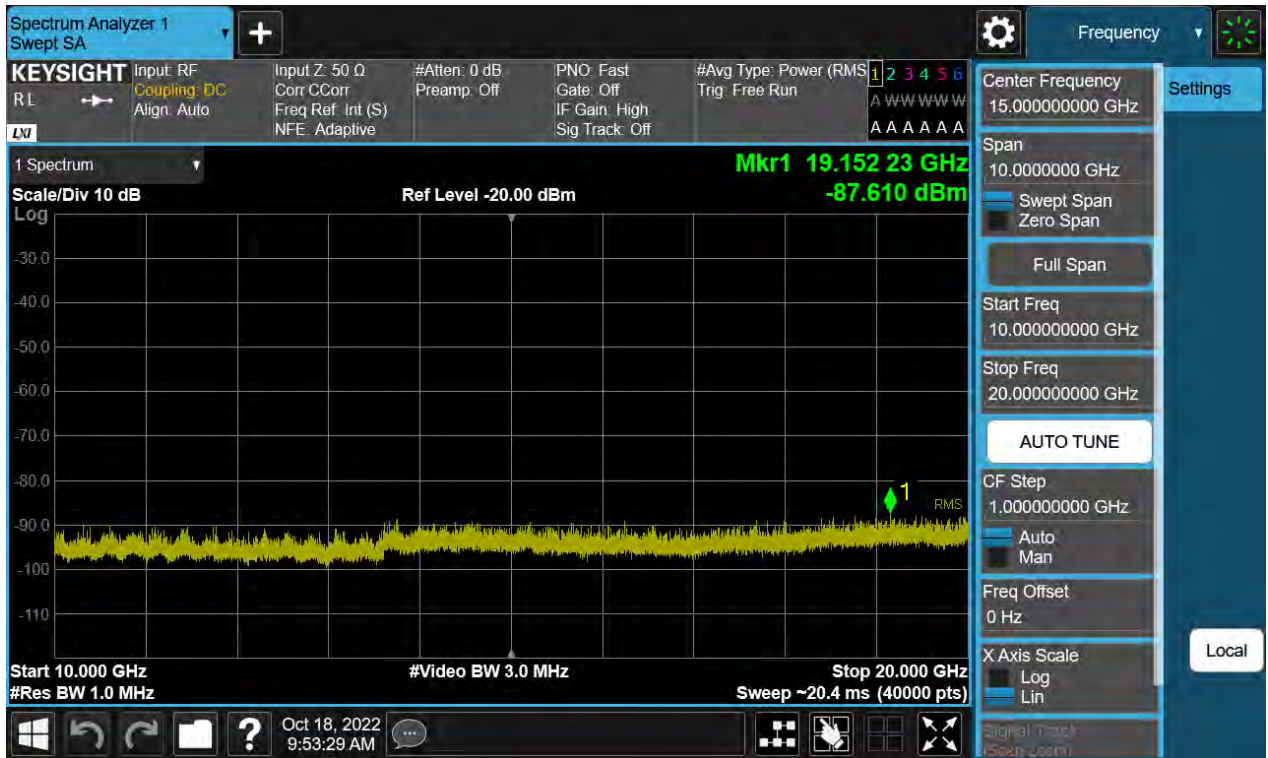

BW3 M_CSE(10 G-26.5 G)_Lowest Channel_QPSK_1RB