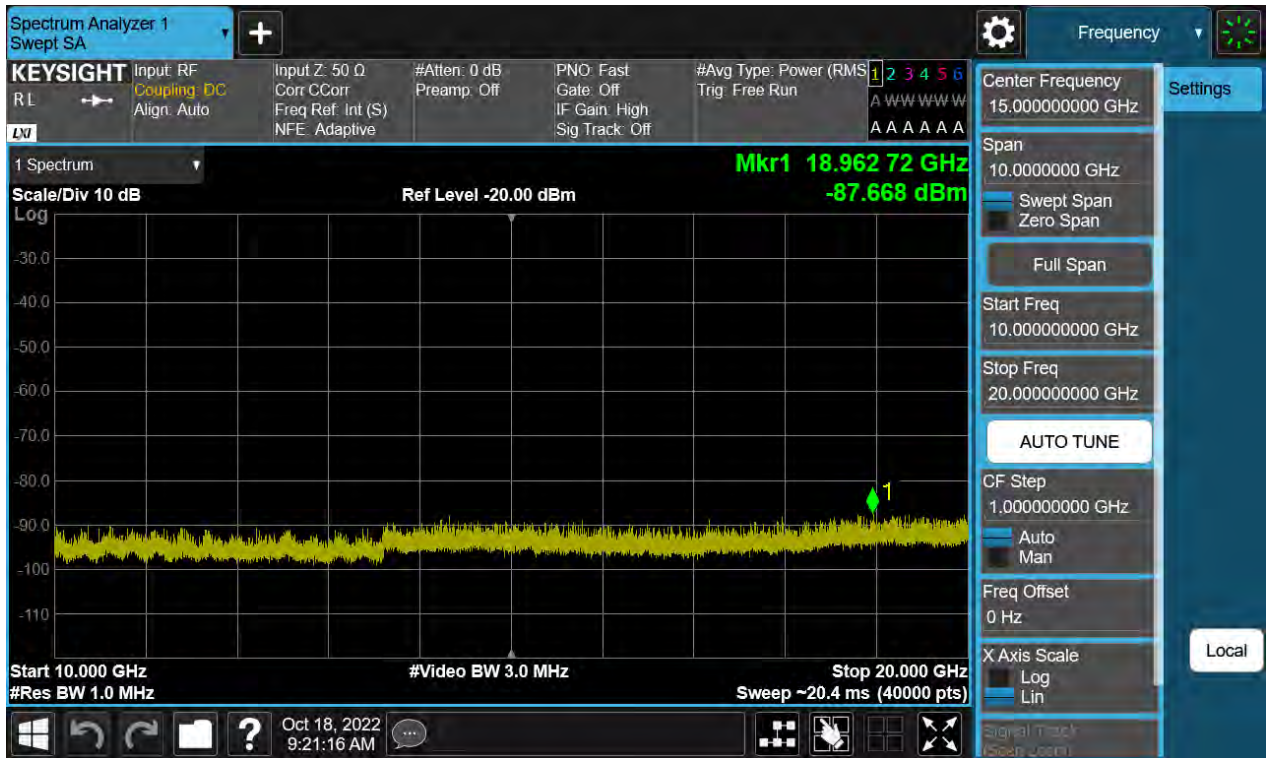

BW20 M_CSE(30 M-10 G)_Lowest Channel_QPSK_1RB

BW20 M_CSE(30 M-10 G)_Middle Channel_QPSK_1RB

BW20 M_CSE(30 M-10 G)_Highest Channel_QPSK_1RB

BW1.4 M_CSE(10 G-26.5 G)_Lowest Channel_QPSK_1RB

BW1.4 M_CSE(10 G-26.5 G)_Middle Channel_QPSK_1RB