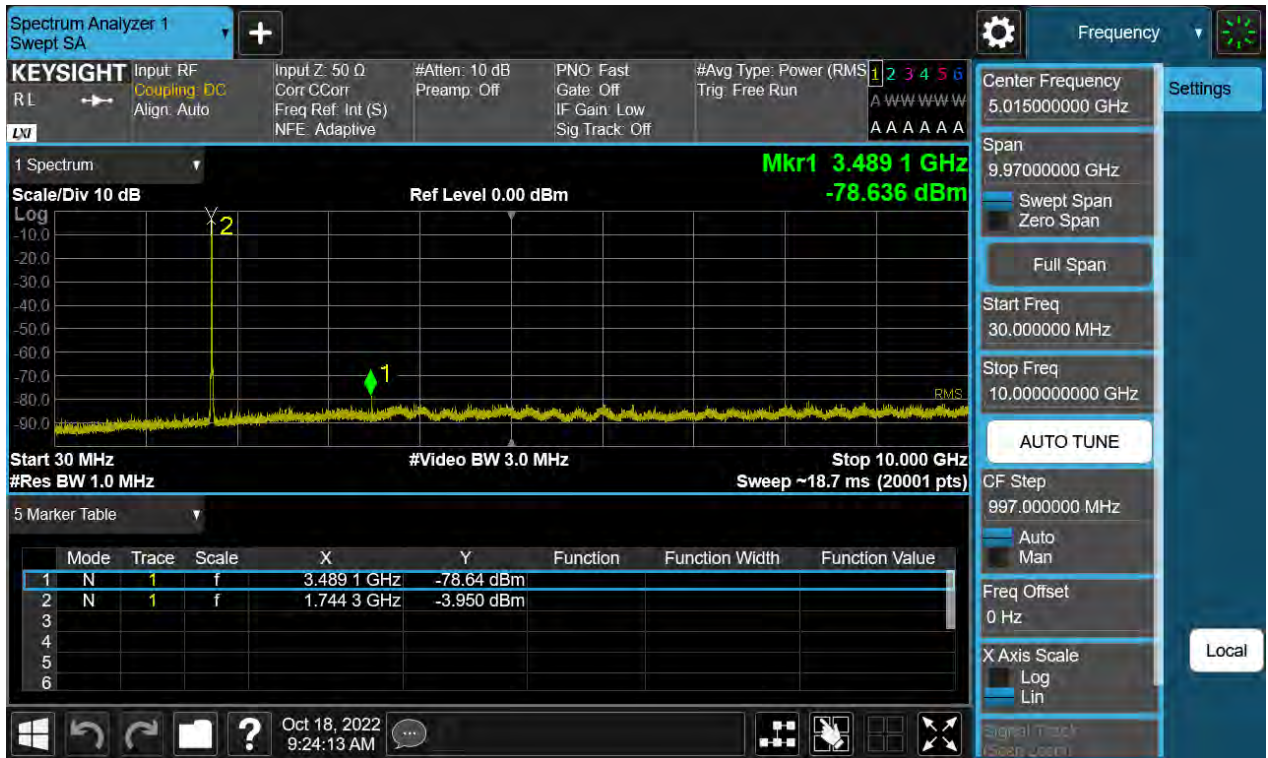

BW1.4 M_CSE(30 M-10 G)_Lowest Channel_QPSK_1RB

BW1.4 M_CSE(30 M-10 G)_Middle Channel_QPSK_1RB

BW1.4 M_CSE(30 M-10 G)_Highest Channel_QPSK_1RB

BW3 M_CSE(30 M-10 G)_Lowest Channel_QPSK_1RB

BW3 M_CSE(30 M-10 G)_Middle Channel_QPSK_1RB