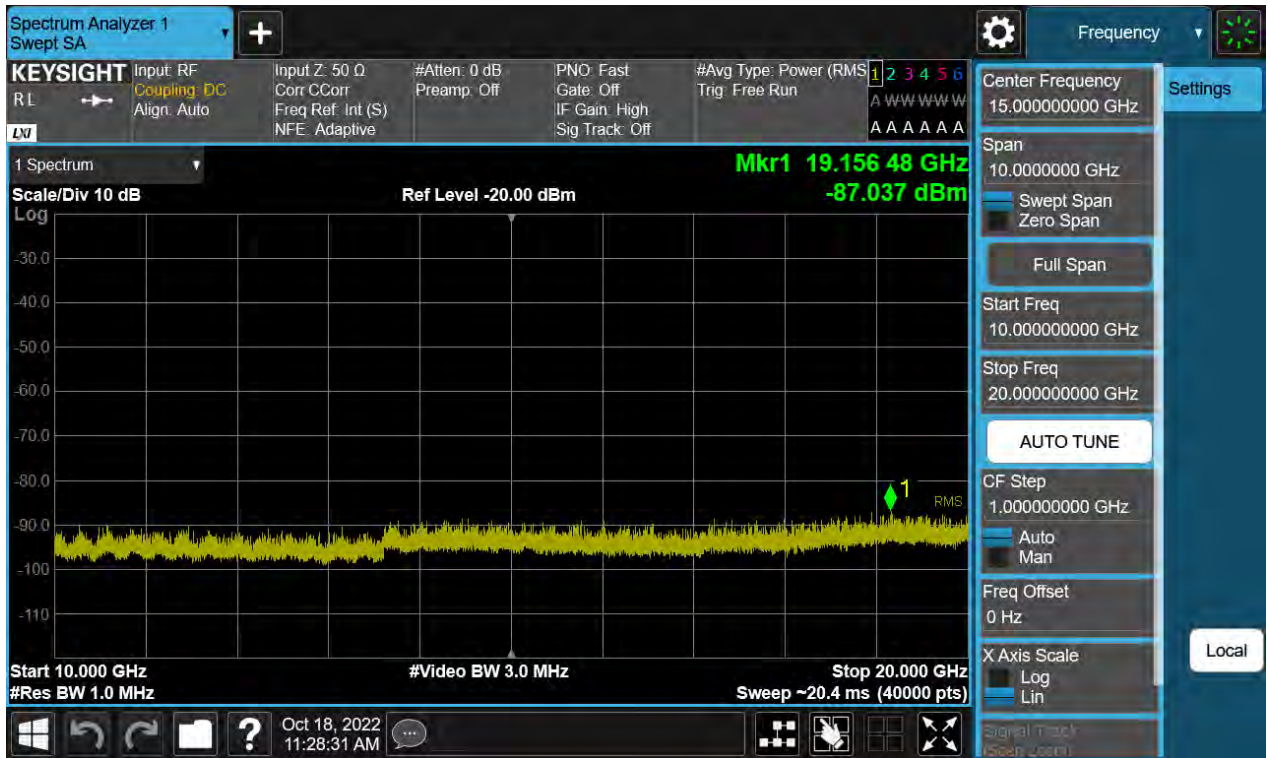

BW15 M_CSE(10 G-26.5 G)_Middle Channel_QPSK_1RB