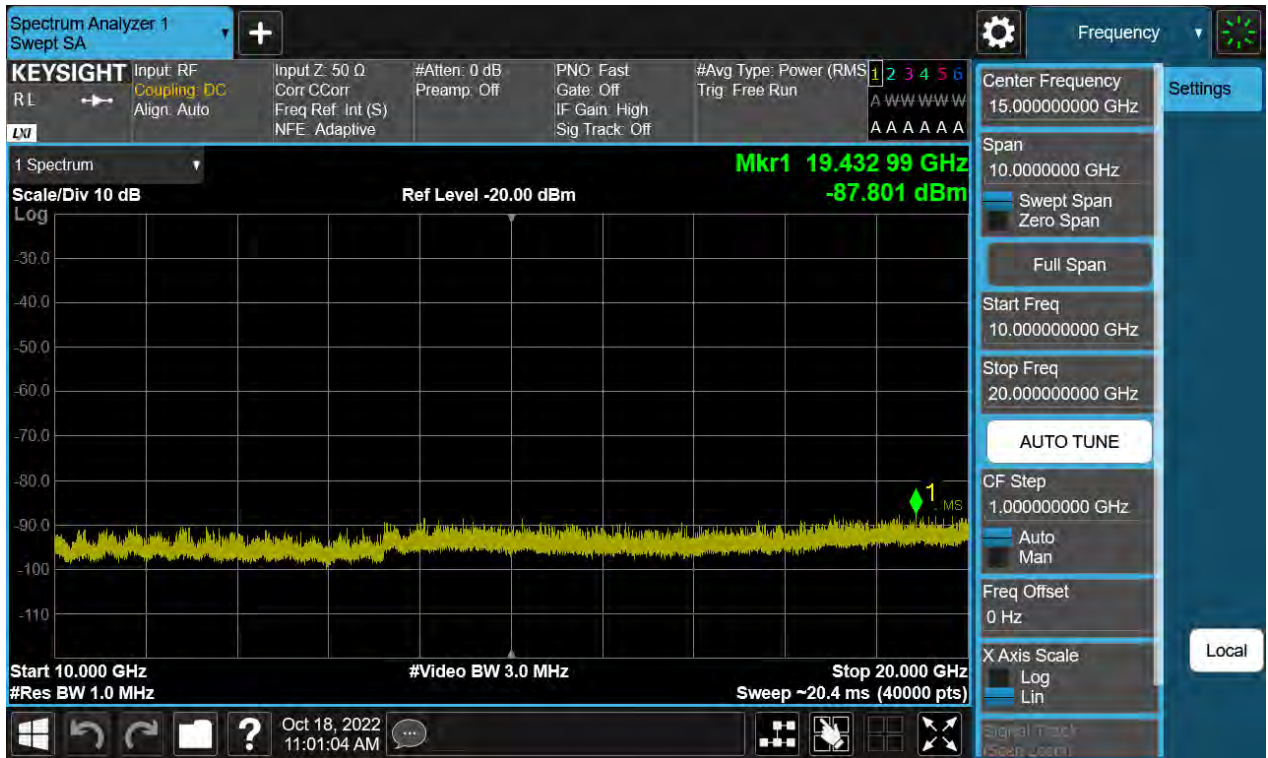

BW5 M_CSE(10 G-26.5 G)_Highest Channel_QPSK_1RB