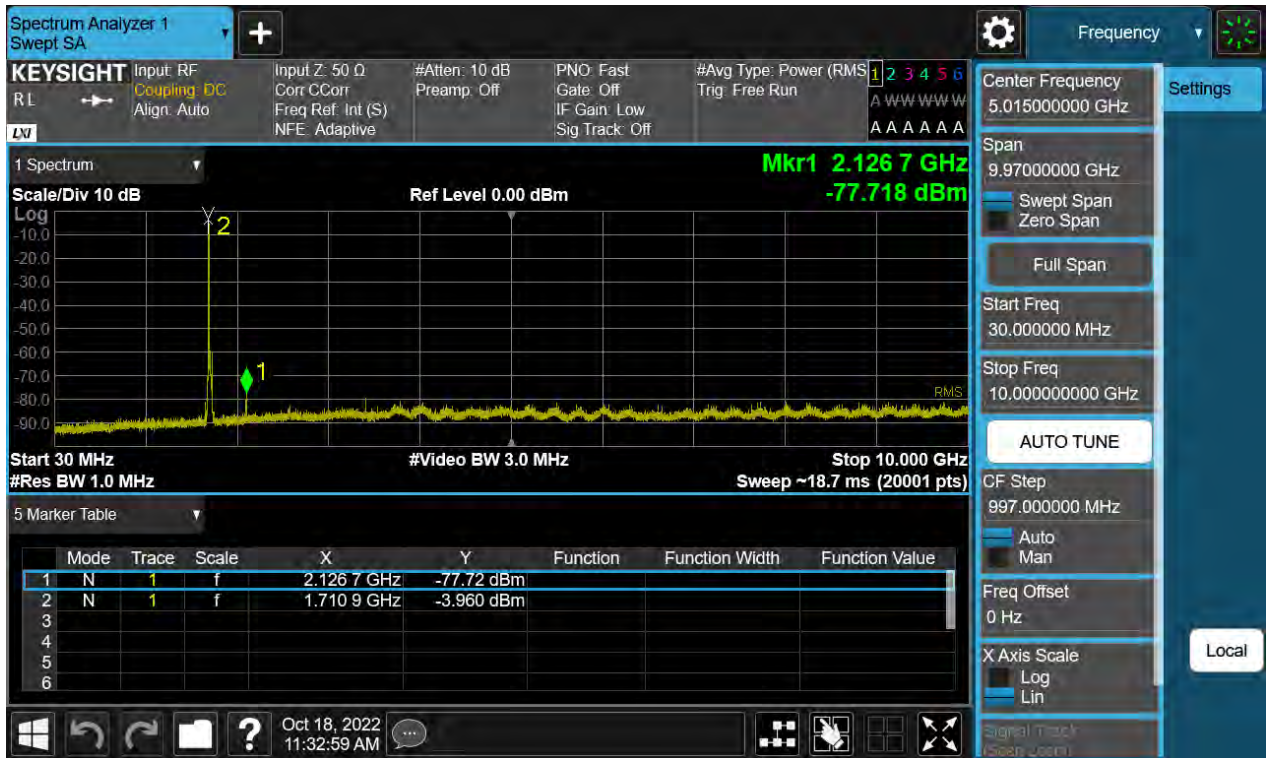

BW20 M_CSE(30 M-10 G)_Lowest Channel_QPSK_1RB