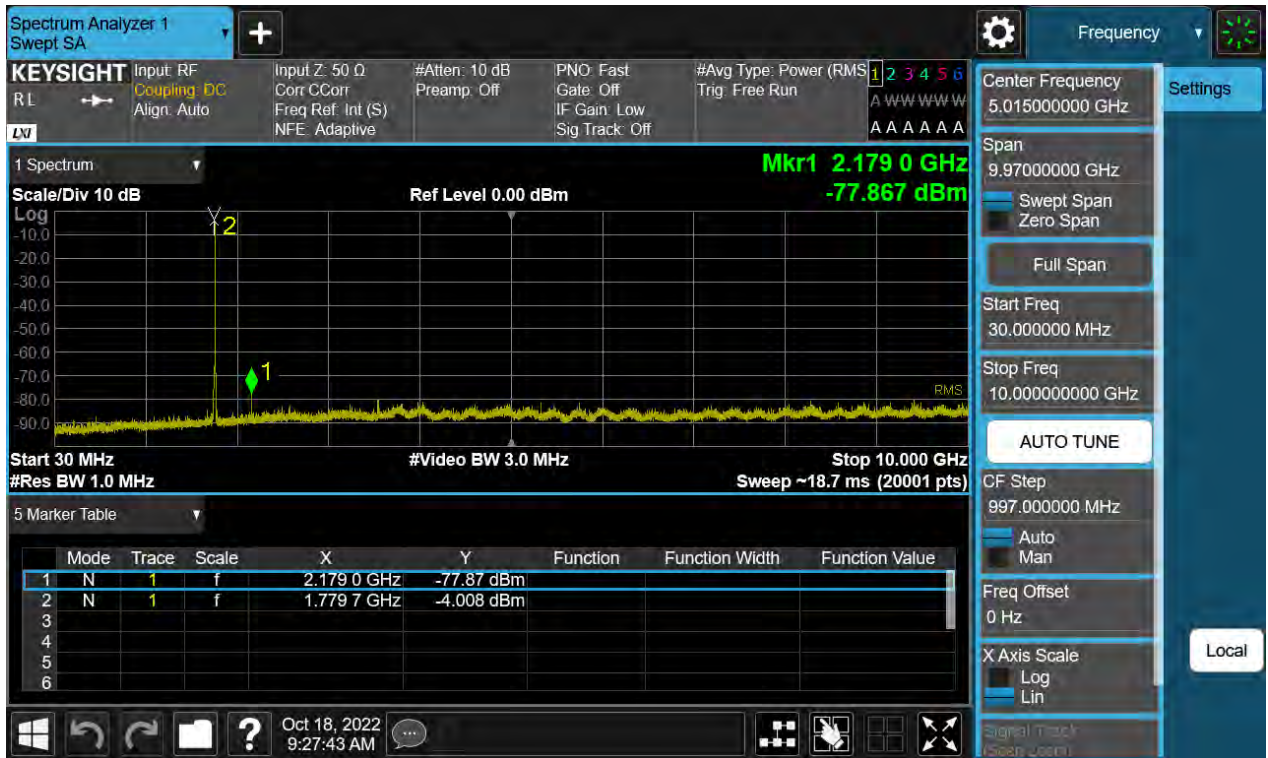

BW1.4 M_CSE(30 M-10 G)_Lowest Channel_QPSK_1RB

BW1.4 M_CSE(30 M-10 G)_Middle Channel_QPSK_1RB

BW1.4 M_CSE(30 M-10 G)_Highest Channel_QPSK_1RB

BW3 M_CSE(30 M-10 G)_Lowest Channel_QPSK_1RB

BW3 M_CSE(30 M-10 G)_Middle Channel_QPSK_1RB