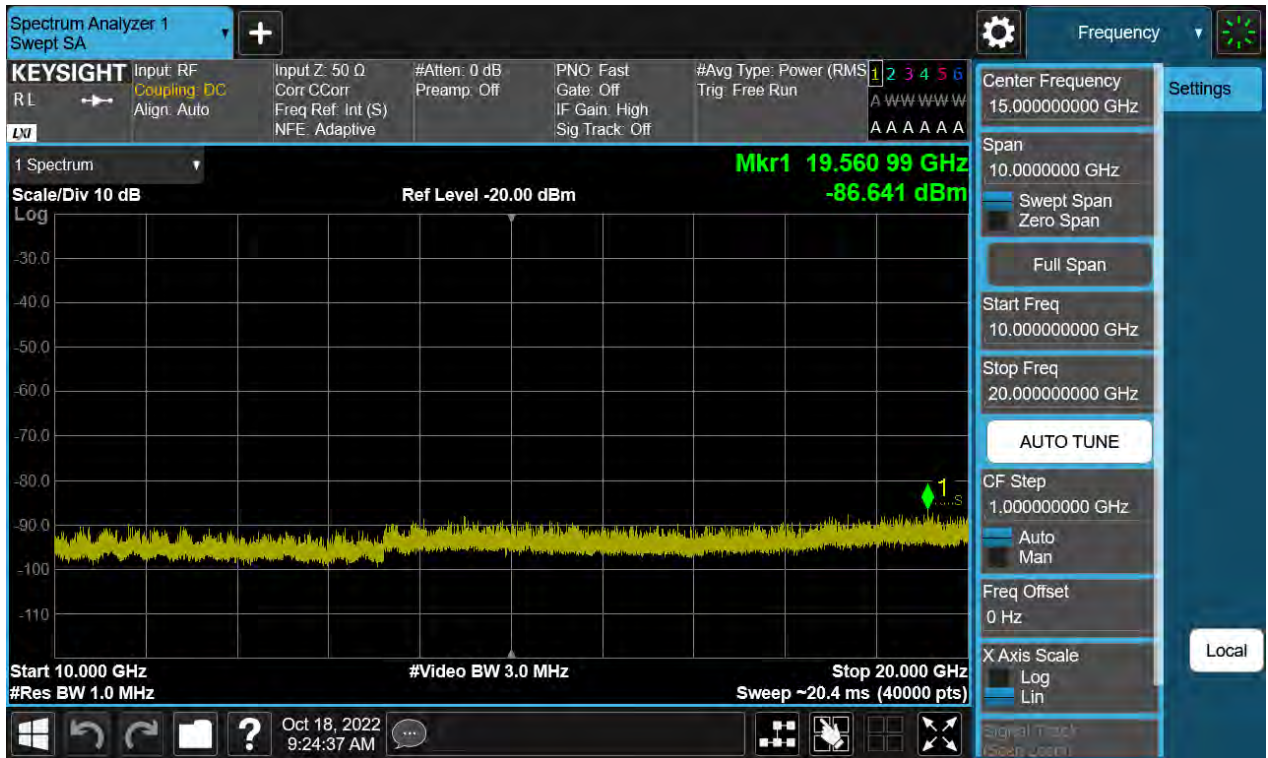

BW20 M_CSE(30 M-10 G)_Lowest Channel_QPSK_1RB

BW20 M_CSE(30 M-10 G)_Middle Channel_QPSK_1RB

BW20 M_CSE(30 M-10 G)_Highest Channel_QPSK_1RB

BW1.4 M_CSE(10 G-26.5 G)_Lowest Channel_QPSK_1RB

BW1.4 M_CSE(10 G-26.5 G)_Middle Channel_QPSK_1RB