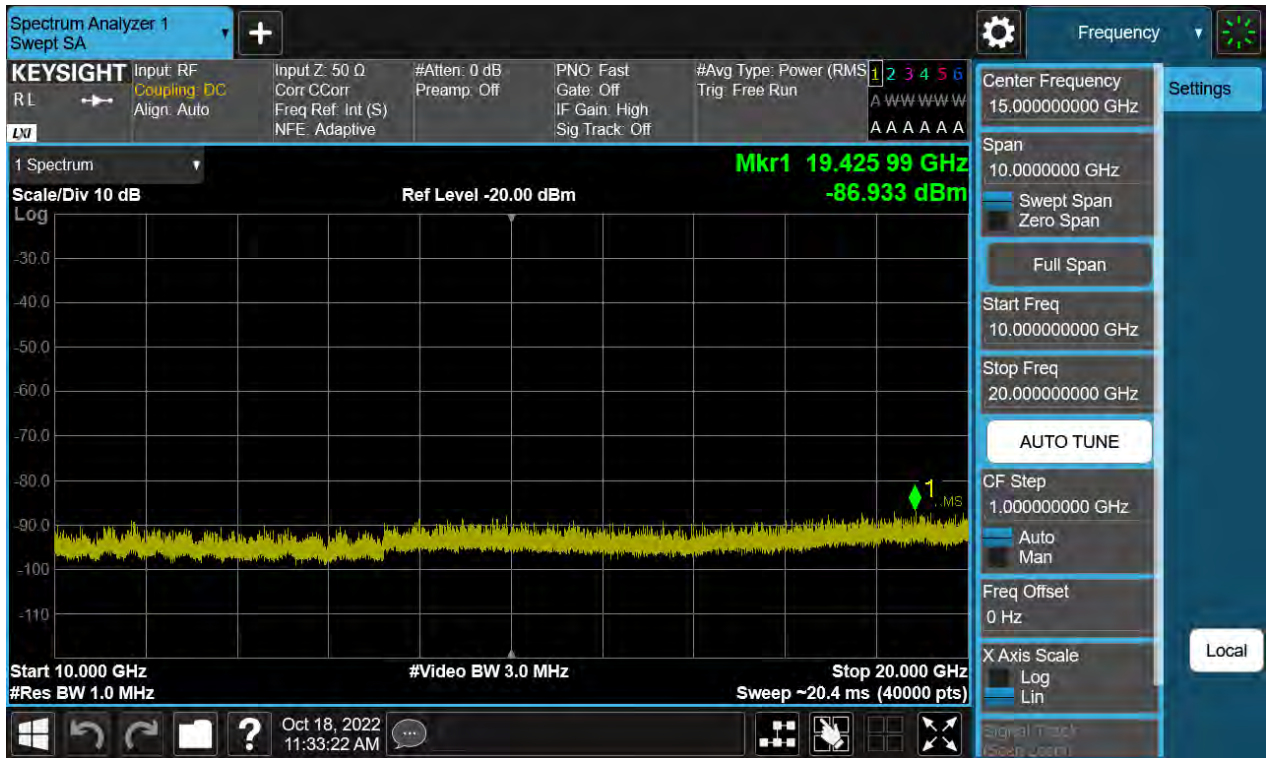

BW15 M_CSE(10 G-26.5 G)_Lowest Channel_QPSK_1RB

BW15 M_CSE(10 G-26.5 G)_Middle Channel_QPSK_1RB

BW15 M_CSE(10 G-26.5 G)_Highest Channel_QPSK_1RB

BW20 M_CSE(10 G-26.5 G)_Lowest Channel_QPSK_1RB

BW20 M_CSE(10 G-26.5 G)_Middle Channel_QPSK_1RB

BW20 M_CSE(10 G-26.5 G)_Highest Channel_QPSK_1RB

12. ANNEX A_ TEST SETUP PHOTO

Please refer to test setup photo file no. as follows;

No.	Description
1	HCT-RF-2211-FC038-P