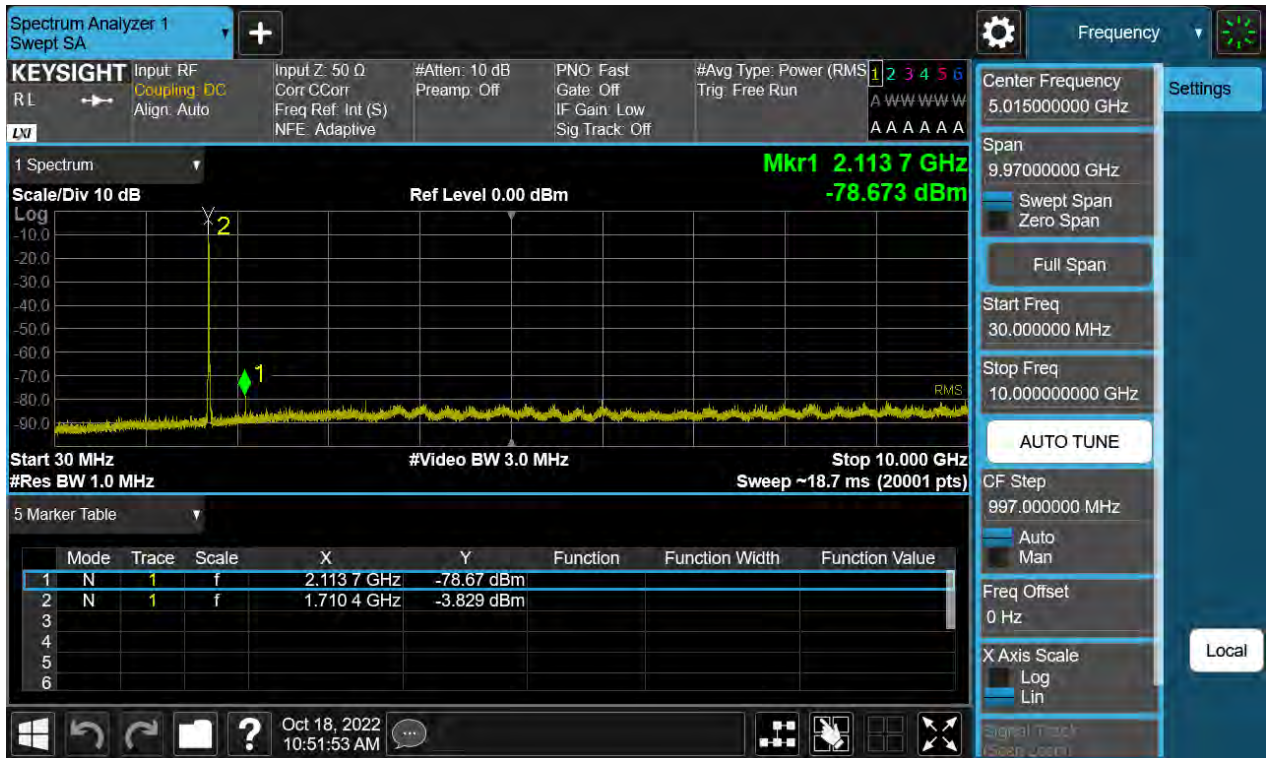

BW5 M_CSE(30 M-10 G)_Lowest Channel_QPSK_1RB