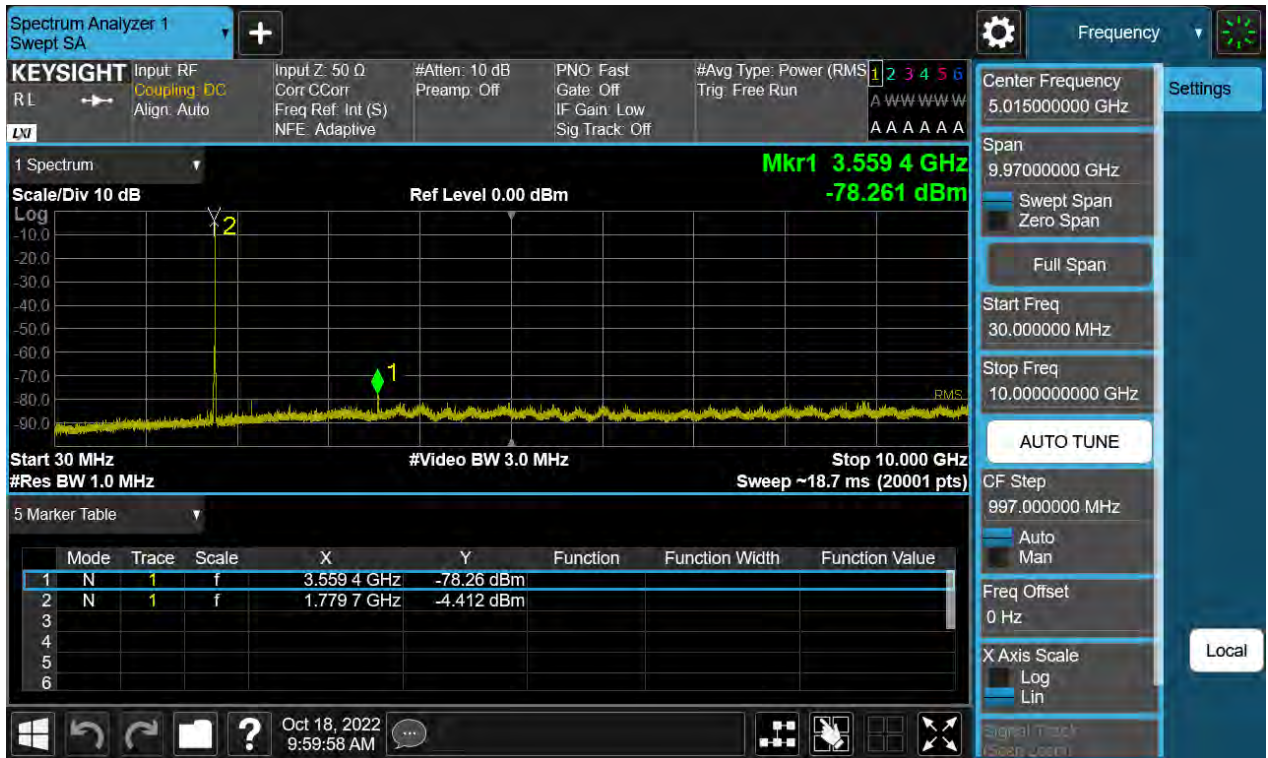

BW1.4 M_CSE(30 M-10 G)_Lowest Channel_QPSK_1RB

BW1.4 M_CSE(30 M-10 G)_Middle Channel_QPSK_1RB

BW1.4 M_CSE(30 M-10 G)_Highest Channel_QPSK_1RB

BW3 M_CSE(30 M-10 G)_Lowest Channel_QPSK_1RB

BW3 M_CSE(30 M-10 G)_Middle Channel_QPSK_1RB

BW3 M_CSE(30 M-10 G)_Highest Channel_QPSK_1RB

BW5 M_CSE(30 M-10 G)_Lowest Channel_QPSK_1RB

BW5 M_CSE(30 M-10 G)_Middle Channel_QPSK_1RB

BW5 M_CSE(30 M-10 G)_Highest Channel_QPSK_1RB

BW10 M_CSE(30 M-10 G)_Lowest Channel_QPSK_1RB