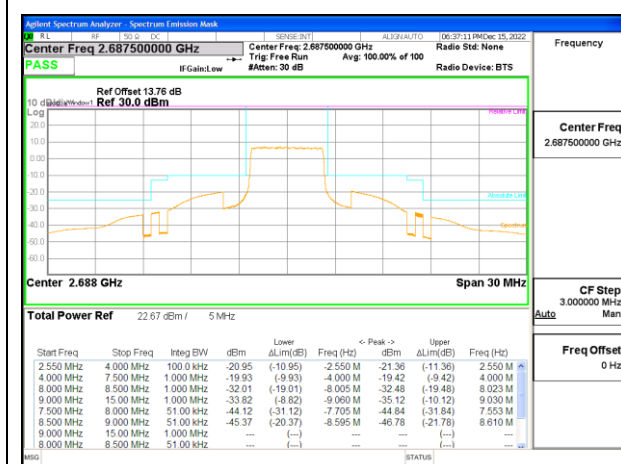

LTE B41 5MHz QPSK High Channel RB1-0

LTE B41 5MHz 16QAM High Channel RB1-0

LTE B41 5MHz QPSK High Channel RB1-24

LTE B41 5MHz 16QAM High Channel RB1-24

LTE B41 5MHz QPSK High Channel RB25-0

LTE B41 5MHz 16QAM High Channel RB25-0

LTE B41 10MHz QPSK Low Channel RB1-0

LTE B41 10MHz 16QAM Low Channel RB1-0

LTE B41 10MHz QPSK Low Channel RB1-49

LTE B41 10MHz 16QAM Low Channel RB1-49

LTE B41 10MHz QPSK Low Channel RB50-0

LTE B41 10MHz 16QAM Low Channel RB50-0