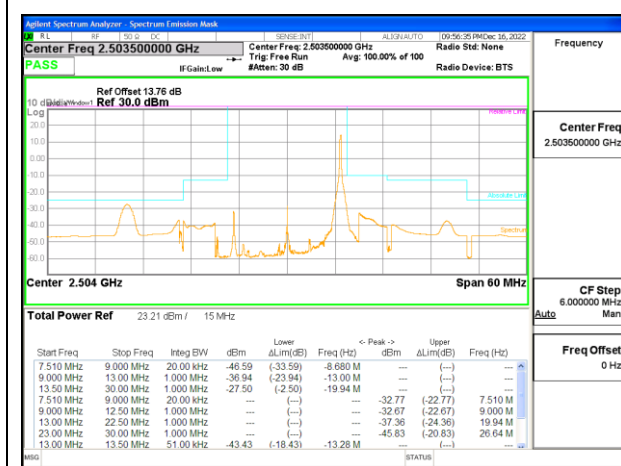

LTE B41 15MHz QPSK Low Channel RB1-0

LTE B41 15MHz QPSK Low Channel RB1-74