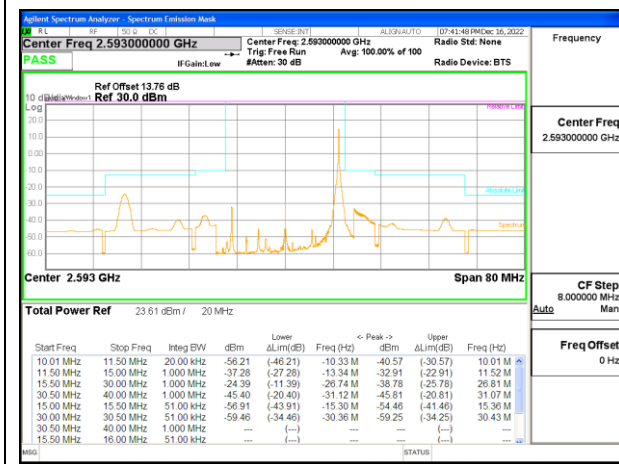

LTE B41 20MHz QPSK Middle Channel RB1-0

LTE B41 20MHz QPSK Middle Channel RB1-99