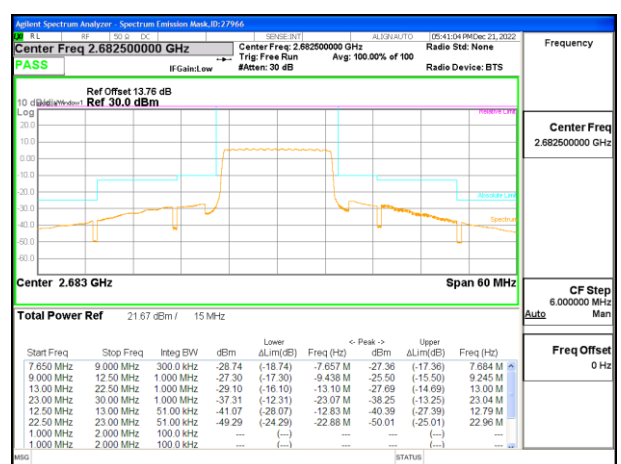

LTE B41 15MHz 16QAM Middle Channel RB75-0

LTE B41 15MHz QPSK High Channel RB1-0

LTE B41 15MHz 16QAM High Channel RB1-0

LTE B41 15MHz QPSK High Channel RB1-74

LTE B41 15MHz 16QAM High Channel RB1-74

LTE B41 15MHz QPSK High Channel RB75-0

LTE B41 15MHz 16QAM High Channel RB75-0

LTE B41 20MHz QPSK Low Channel RB1-0

LTE B41 20MHz 16QAM Low Channel RB1-0

LTE B41 20MHz QPSK Low Channel RB1-99

LTE B41 20MHz 16QAM Low Channel RB1-99

LTE B41 20MHz QPSK Low Channel RB100-0