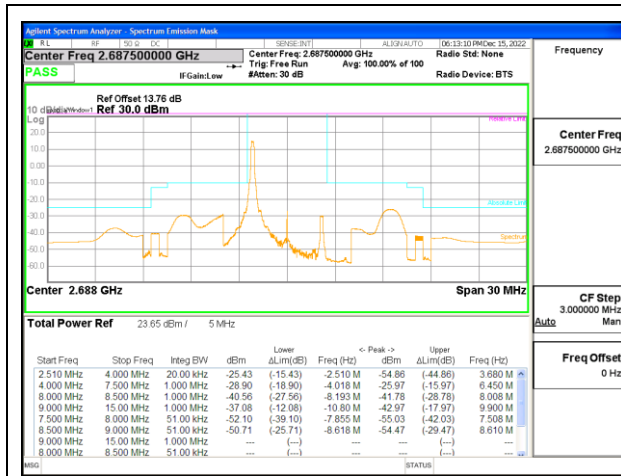

LTE B41 5MHz QPSK Middle Channel RB1-0

LTE B41 5MHz 16QAM Middle Channel RB1-0

LTE B41 5MHz QPSK Middle Channel RB1-24

LTE B41 5MHz 16QAM Middle Channel RB1-24

LTE B41 5MHz QPSK Middle Channel RB25-0

LTE B41 5MHz 16QAM Middle Channel RB25-0

LTE B41 5MHz QPSK High Channel RB1-0

LTE B41 5MHz 16QAM High Channel RB1-0

LTE B41 5MHz QPSK High Channel RB1-24

LTE B41 5MHz 16QAM High Channel RB1-24

LTE B41 5MHz QPSK High Channel RB25-0

LTE B41 5MHz 16QAM High Channel RB25-0