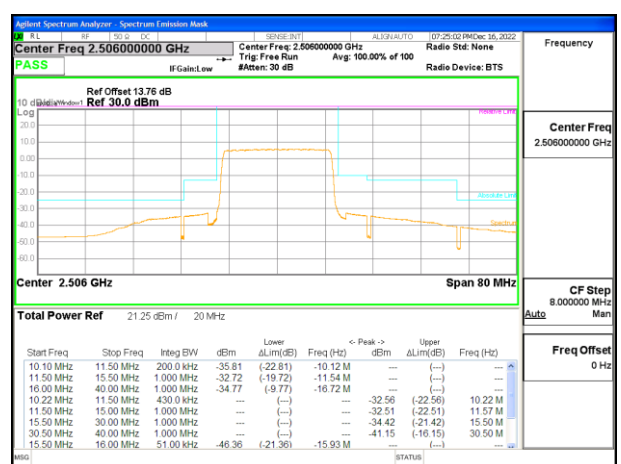

LTE B41 15MHz 16QAM High Channel RB75-0

LTE B41 20MHz QPSK Low Channel RB1-0

LTE B41 20MHz 16QAM Low Channel RB1-0

LTE B41 20MHz QPSK Low Channel RB1-99

LTE B41 20MHz 16QAM Low Channel RB1-99

LTE B41 20MHz QPSK Low Channel RB100-0