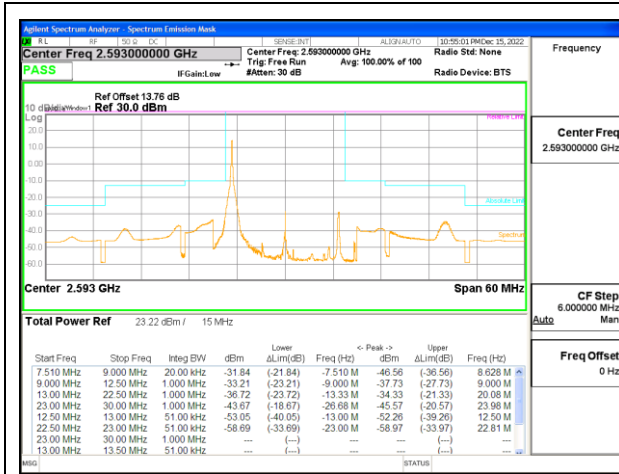

LTE B41 15MHz QPSK Low Channel RB75-0

LTE B41 15MHz QPSK Middle Channel RB1-0