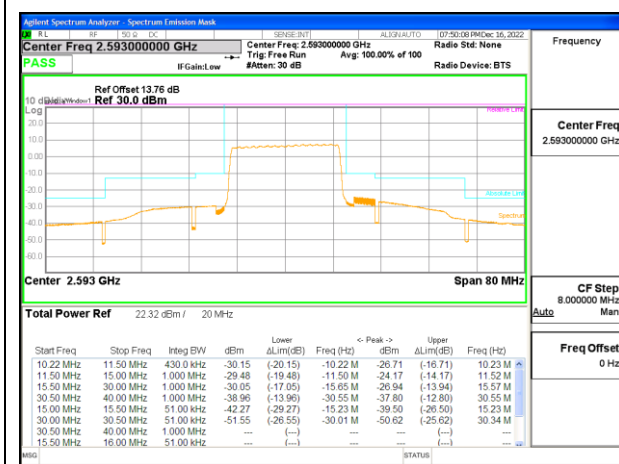

LTE B41 15MHz 16QAM High Channel RB75-0

LTE B41 20MHz QPSK Low Channel RB1-0

LTE B41 20MHz 16QAM Low Channel RB1-0

LTE B41 20MHz QPSK Low Channel RB1-99

LTE B41 20MHz 16QAM Low Channel RB1-99

LTE B41 20MHz QPSK Low Channel RB100-0

LTE B41 20MHz 16QAM Low Channel RB100-0

LTE B41 20MHz QPSK Middle Channel RB1-0

LTE B41 20MHz 16QAM Middle Channel RB1-0

LTE B41 20MHz QPSK Middle Channel RB1-99

LTE B41 20MHz 16QAM Middle Channel RB1-99

LTE B41 20MHz QPSK Middle Channel RB100-0

LTE B41 20MHz 16QAM Middle Channel RB100-0