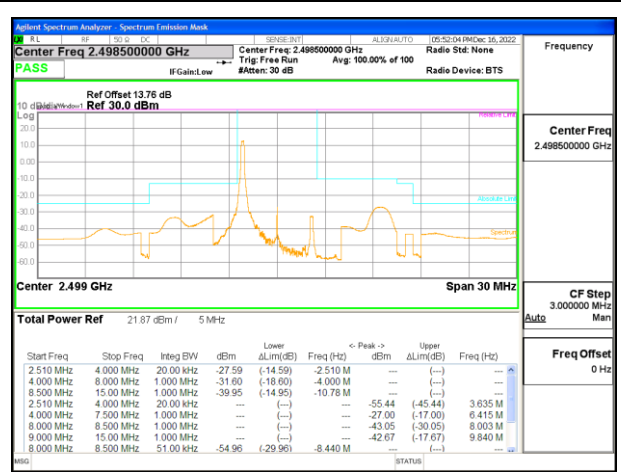

LTE B41 5MHz QPSK Low Channel RB1-0

LTE B41 5MHz 16QAM Low Channel RB1-0

LTE B41 5MHz QPSK Low Channel RB1-24

LTE B41 5MHz 16QAM Low Channel RB1-24

LTE B41 5MHz QPSK Low Channel RB25-0

LTE B41 5MHz 16QAM Low Channel RB25-0

LTE B41 5MHz QPSK Middle Channel RB1-0

LTE B41 5MHz 16QAM Middle Channel RB1-0

LTE B41 5MHz QPSK Middle Channel RB1-24

LTE B41 5MHz 16QAM Middle Channel RB1-24

LTE B41 5MHz QPSK Middle Channel RB25-0

LTE B41 5MHz 16QAM Middle Channel RB25-0