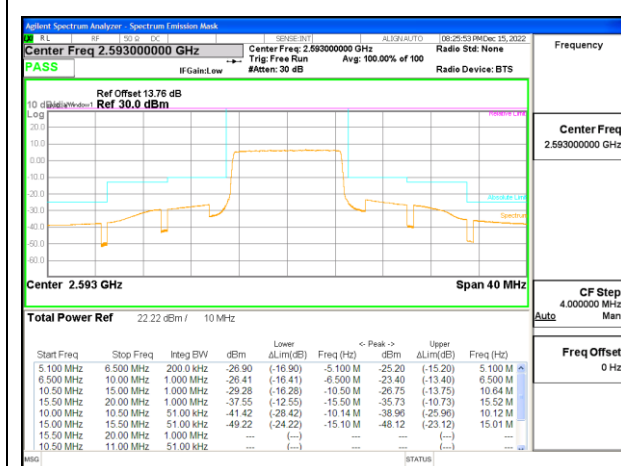

LTE B41 10MHz QPSK Middle Channel RB1-0

LTE B41 10MHz 16QAM Middle Channel RB1-0

LTE B41 10MHz QPSK Middle Channel RB1-49

LTE B41 10MHz 16QAM Middle Channel RB1-49

LTE B41 10MHz QPSK Middle Channel RB50-0

LTE B41 10MHz 16QAM Middle Channel RB50-0

LTE B41 10MHz QPSK High Channel RB1-0

LTE B41 10MHz 16QAM High Channel RB1-0

LTE B41 10MHz QPSK High Channel RB1-49

LTE B41 10MHz 16QAM High Channel RB1-49

LTE B41 10MHz QPSK High Channel RB50-0