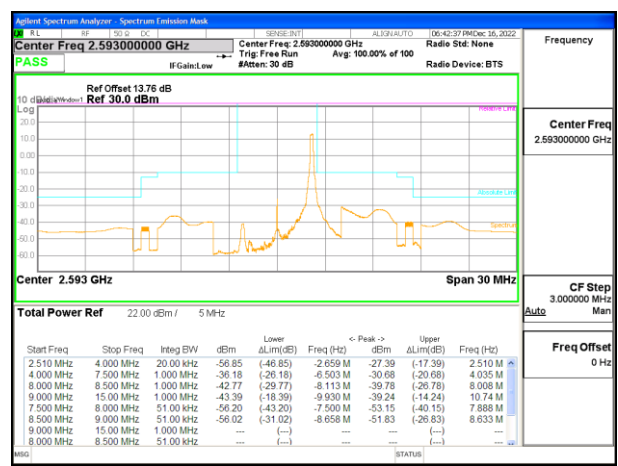

LTE B41 5MHz QPSK Low Channel RB1-0

LTE B41 5MHz 16QAM Low Channel RB1-0

LTE B41 5MHz QPSK Low Channel RB1-24

LTE B41 5MHz 16QAM Low Channel RB1-24

LTE B41 5MHz QPSK Low Channel RB25-0

LTE B41 5MHz 16QAM Low Channel RB25-0

LTE B41 5MHz QPSK Middle Channel RB1-0

LTE B41 5MHz 16QAM Middle Channel RB1-0

LTE B41 5MHz QPSK Middle Channel RB1-24

LTE B41 5MHz 16QAM Middle Channel RB1-24

LTE B41 5MHz QPSK Middle Channel RB25-0

LTE B41 5MHz 16QAM Middle Channel RB25-0