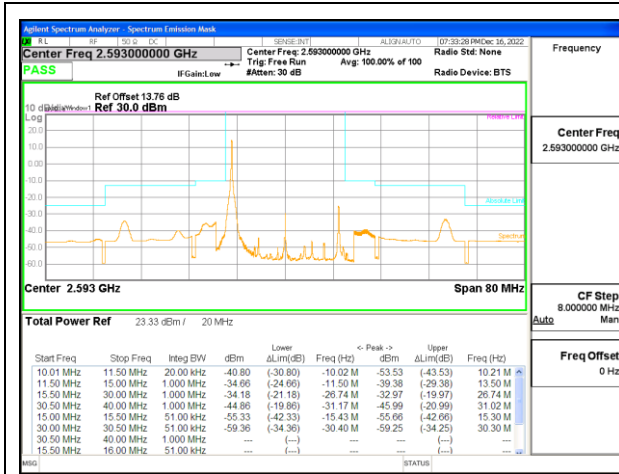

LTE B41 20MHz QPSK Low Channel RB100-0

LTE B41 20MHz QPSK Middle Channel RB1-0