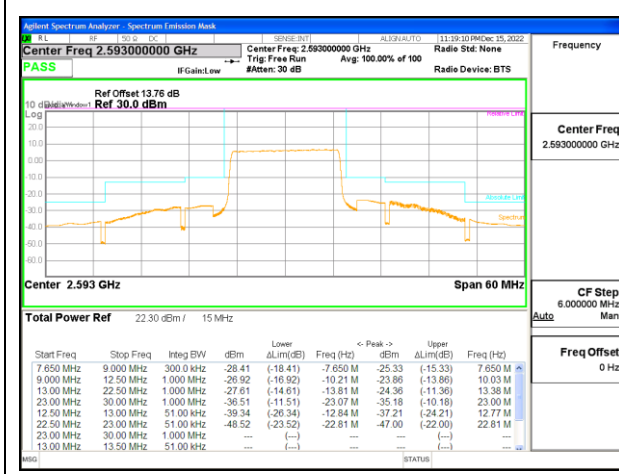

LTE B41 15MHz 16QAM Low Channel RB75-0

LTE B41 15MHz QPSK Middle Channel RB1-0

LTE B41 15MHz 16QAM Middle Channel RB1-0

LTE B41 15MHz QPSK Middle Channel RB1-74

LTE B41 15MHz 16QAM Middle Channel RB1-74

LTE B41 15MHz QPSK Middle Channel RB75-0