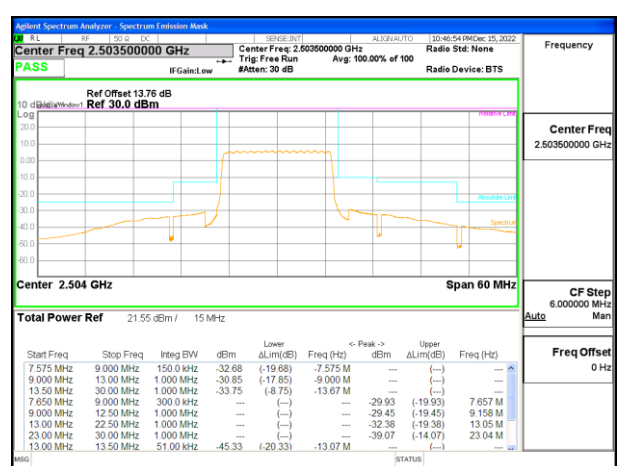

LTE B41 10MHz 16QAM High Channel RB50-0

LTE B41 15MHz QPSK Low Channel RB1-0

LTE B41 15MHz 16QAM Low Channel RB1-0

LTE B41 15MHz QPSK Low Channel RB1-74

LTE B41 15MHz 16QAM Low Channel RB1-74

LTE B41 15MHz QPSK Low Channel RB75-0