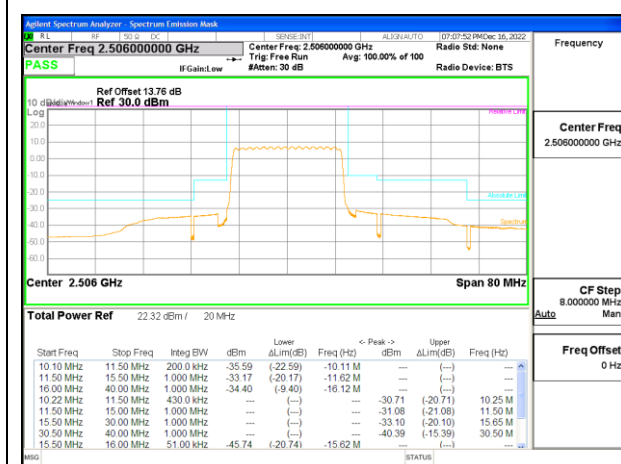

LTE B41 15MHz 16QAM High Channel RB75-0

LTE B41 20MHz QPSK Low Channel RB1-0

LTE B41 20MHz 16QAM Low Channel RB1-0

LTE B41 20MHz QPSK Low Channel RB1-99

LTE B41 20MHz 16QAM Low Channel RB1-99

LTE B41 20MHz QPSK Low Channel RB100-0