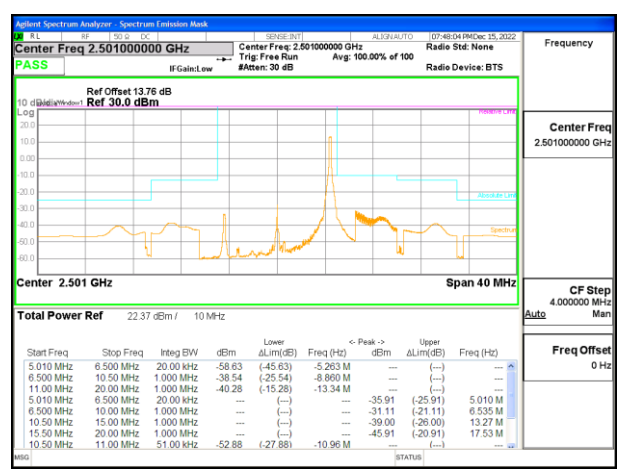

LTE B41 5MHz QPSK High Channel RB1-0

LTE B41 5MHz 16QAM High Channel RB1-0

LTE B41 5MHz QPSK High Channel RB1-24

LTE B41 5MHz 16QAM High Channel RB1-24

LTE B41 5MHz QPSK High Channel RB25-0

LTE B41 5MHz 16QAM High Channel RB25-0

LTE B41 10MHz QPSK Low Channel RB1-0

LTE B41 10MHz 16QAM Low Channel RB1-0

LTE B41 10MHz QPSK Low Channel RB1-49

LTE B41 10MHz 16QAM Low Channel RB1-49

LTE B41 10MHz QPSK Low Channel RB50-0

LTE B41 10MHz 16QAM Low Channel RB50-0