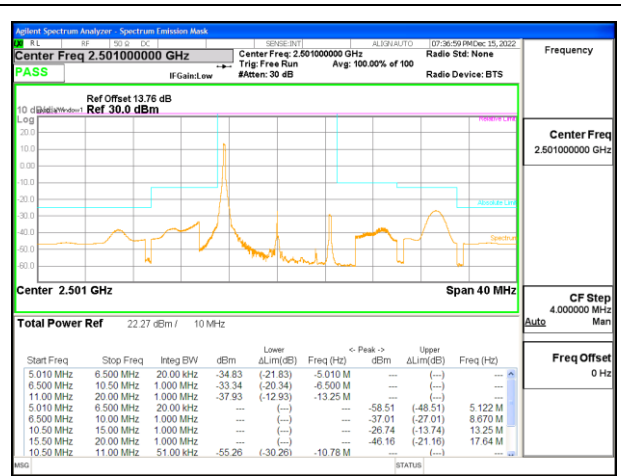

LTE B41 5MHz 16QAM High Channel RB25-0

LTE B41 10MHz 16QAM Low Channel RB1-0