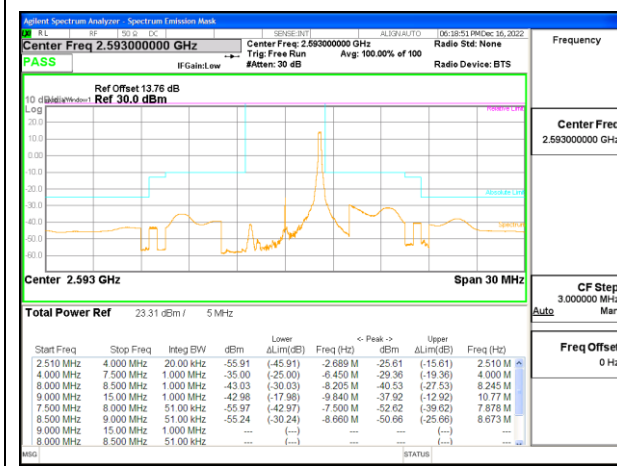

LTE B41 5MHz QPSK Low Channel RB1-0

LTE B41 5MHz 16QAM Low Channel RB1-0

LTE B41 5MHz QPSK Low Channel RB1-24

LTE B41 5MHz 16QAM Low Channel RB1-24

LTE B41 5MHz QPSK Low Channel RB25-0

LTE B41 5MHz 16QAM Low Channel RB25-0

LTE B41 5MHz QPSK Middle Channel RB1-0

LTE B41 5MHz 16QAM Middle Channel RB1-0

LTE B41 5MHz QPSK Middle Channel RB1-24

LTE B41 5MHz 16QAM Middle Channel RB1-24

LTE B41 5MHz QPSK Middle Channel RB25-0

LTE B41 5MHz 16QAM Middle Channel RB25-0