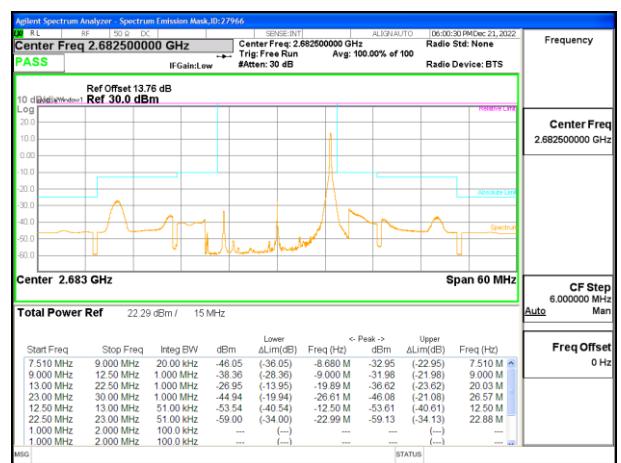

LTE B41 15MHz 16QAM Middle Channel RB75-0

LTE B41 15MHz QPSK High Channel RB1-0

LTE B41 15MHz 16QAM High Channel RB1-0

LTE B41 15MHz QPSK High Channel RB1-74

LTE B41 15MHz 16QAM High Channel RB1-74

LTE B41 15MHz QPSK High Channel RB75-0

LTE B41 15MHz 16QAM High Channel RB75-0

LTE B41 20MHz QPSK Low Channel RB1-0

LTE B41 20MHz 16QAM Low Channel RB1-0

LTE B41 20MHz QPSK Low Channel RB1-99

LTE B41 20MHz 16QAM Low Channel RB1-99

LTE B41 20MHz QPSK Low Channel RB100-0