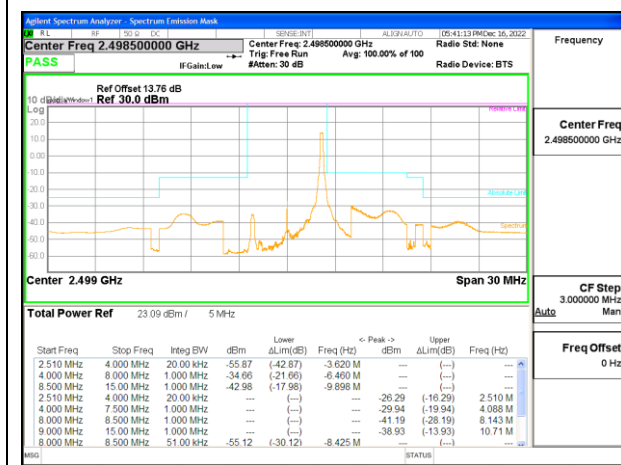

LTE B41 5MHz QPSK Low Channel RB1-0

LTE B41 5MHz 16QAM Low Channel RB1-0

LTE B41 5MHz QPSK Low Channel RB1-24

LTE B41 5MHz 16QAM Low Channel RB1-24

LTE B41 5MHz QPSK Low Channel RB25-0

LTE B41 5MHz 16QAM Low Channel RB25-0

LTE B41 5MHz QPSK Middle Channel RB1-0

LTE B41 5MHz 16QAM Middle Channel RB1-0

LTE B41 5MHz QPSK Middle Channel RB1-24

LTE B41 5MHz 16QAM Middle Channel RB1-24

LTE B41 5MHz QPSK Middle Channel RB25-0

LTE B41 5MHz 16QAM Middle Channel RB25-0