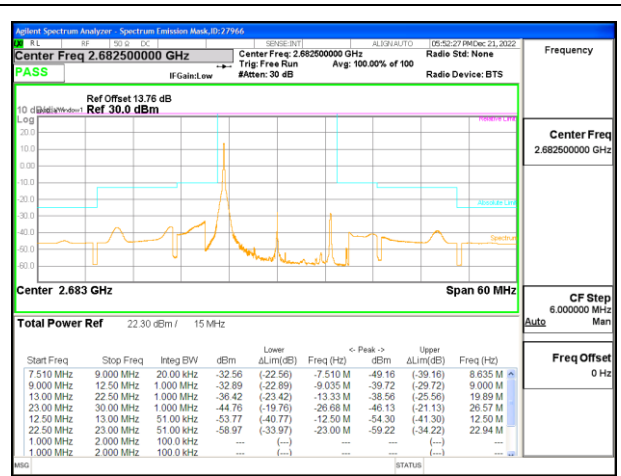

LTE B41 15MHz 16QAM Middle Channel RB75-0

LTE B41 15MHz 16QAM High Channel RB1-0