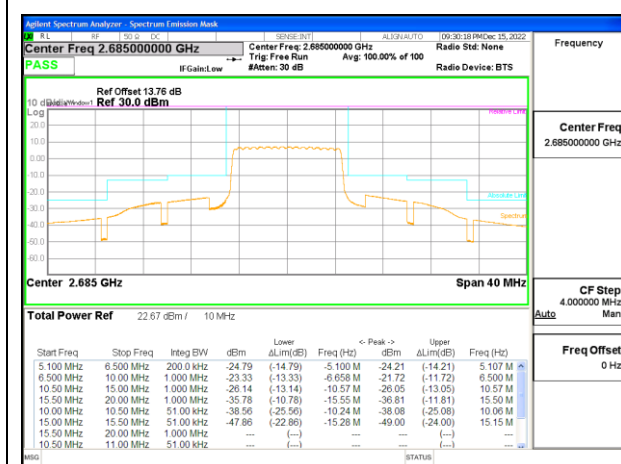

LTE B41 10MHz 16QAM Middle Channel RB50-0

LTE B41 10MHz QPSK High Channel RB1-0

LTE B41 10MHz 16QAM High Channel RB1-0

LTE B41 10MHz QPSK High Channel RB1-49

LTE B41 10MHz 16QAM High Channel RB1-49

LTE B41 10MHz QPSK High Channel RB50-0

LTE B41 10MHz 16QAM High Channel RB50-0

LTE B41 15MHz QPSK Low Channel RB1-0

LTE B41 15MHz 16QAM Low Channel RB1-0

LTE B41 15MHz QPSK Low Channel RB1-74

LTE B41 15MHz 16QAM Low Channel RB1-74

LTE B41 15MHz QPSK Low Channel RB75-0