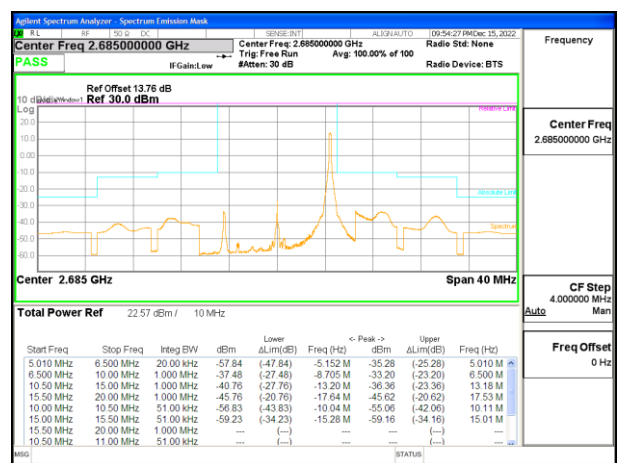

LTE B41 10MHz 16QAM Middle Channel RB50-0

LTE B41 10MHz QPSK High Channel RB1-0

LTE B41 10MHz 16QAM High Channel RB1-0

LTE B41 10MHz QPSK High Channel RB1-49

LTE B41 10MHz 16QAM High Channel RB1-49

LTE B41 10MHz QPSK High Channel RB50-0