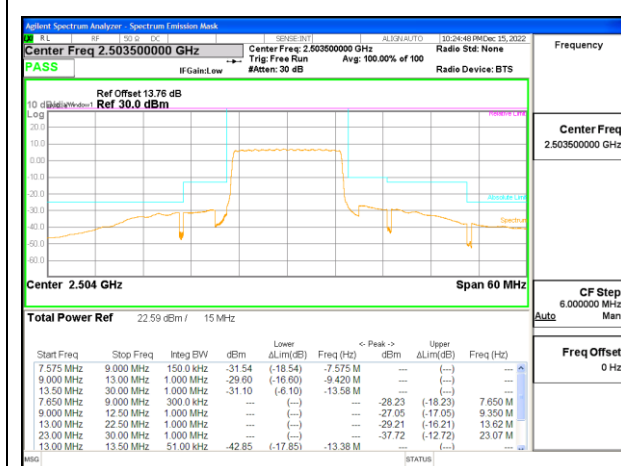

LTE B41 10MHz 16QAM High Channel RB50-0

LTE B41 15MHz QPSK Low Channel RB1-0

LTE B41 15MHz 16QAM Low Channel RB1-0

LTE B41 15MHz QPSK Low Channel RB1-74

LTE B41 15MHz 16QAM Low Channel RB1-74

LTE B41 15MHz QPSK Low Channel RB75-0