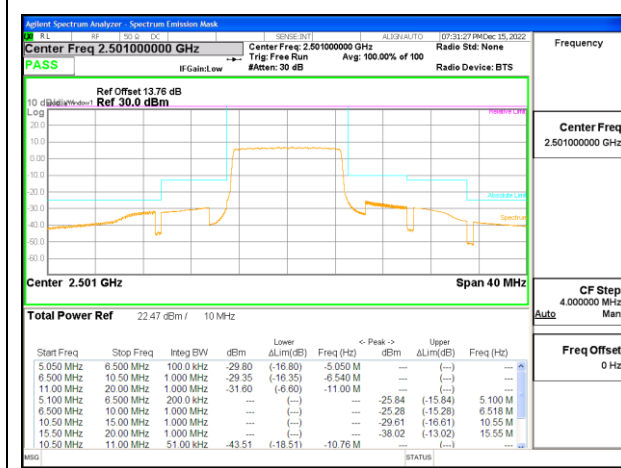

LTE B41 10MHz QPSK Low Channel RB1-0

LTE B41 10MHz 16QAM Low Channel RB1-0

LTE B41 10MHz QPSK Low Channel RB1-49

LTE B41 10MHz 16QAM Low Channel RB1-49

LTE B41 10MHz QPSK Low Channel RB50-0

LTE B41 10MHz 16QAM Low Channel RB50-0