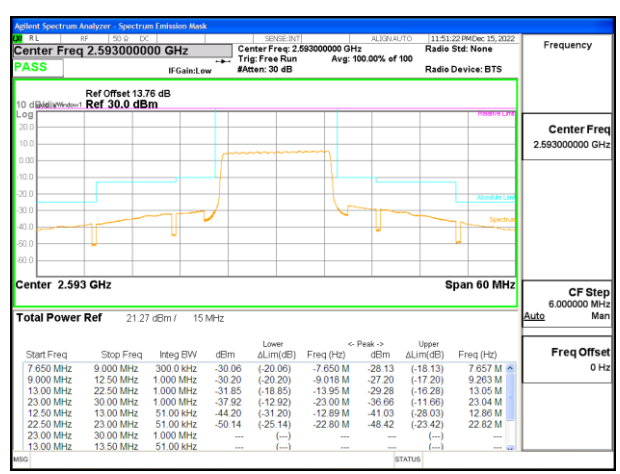

LTE B41 15MHz 16QAM Low Channel RB75-0

LTE B41 15MHz QPSK Middle Channel RB1-0

LTE B41 15MHz 16QAM Middle Channel RB1-0

LTE B41 15MHz QPSK Middle Channel RB1-74

LTE B41 15MHz 16QAM Middle Channel RB1-74

LTE B41 15MHz QPSK Middle Channel RB75-0