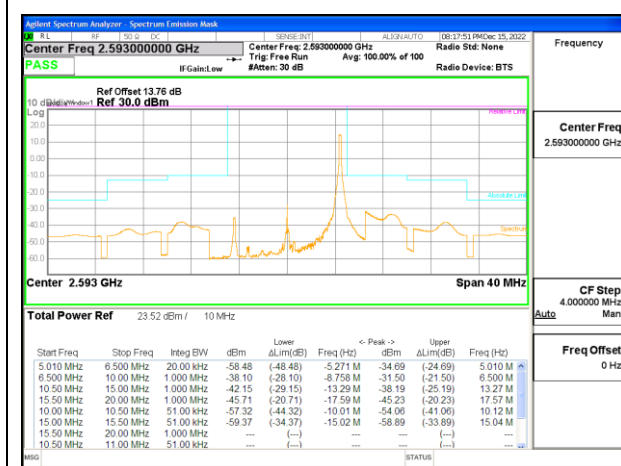

LTE B41 10MHz QPSK Low Channel RB1-0

LTE B41 10MHz 16QAM Low Channel RB1-0

LTE B41 10MHz QPSK Low Channel RB1-49

LTE B41 10MHz 16QAM Low Channel RB1-49

LTE B41 10MHz QPSK Low Channel RB50-0

LTE B41 10MHz 16QAM Low Channel RB50-0

LTE B41 10MHz QPSK Middle Channel RB1-0

LTE B41 10MHz 16QAM Middle Channel RB1-0

LTE B41 10MHz QPSK Middle Channel RB1-49

LTE B41 10MHz 16QAM Middle Channel RB1-49

LTE B41 10MHz QPSK Middle Channel RB50-0