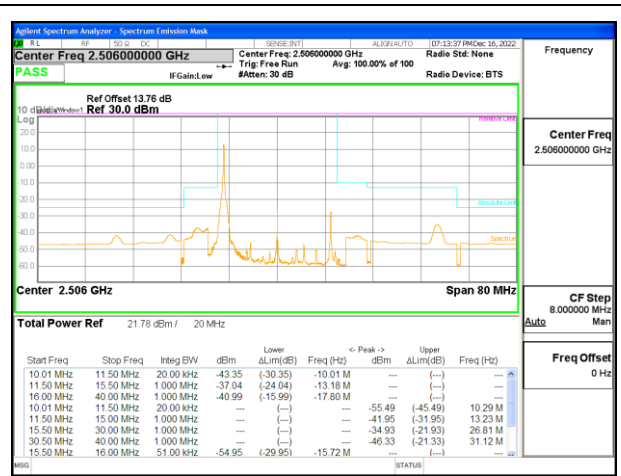

LTE B41 15MHz 16QAM High Channel RB75-0

LTE B41 20MHz 16QAM Low Channel RB1-0