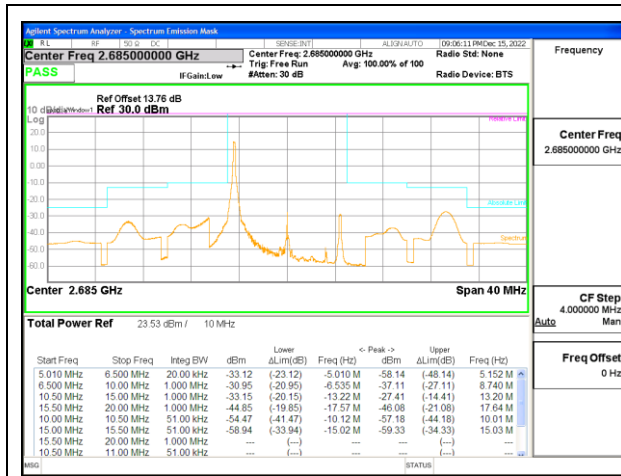

LTE B41 10MHz QPSK Middle Channel RB50-0

LTE B41 10MHz QPSK High Channel RB1-0