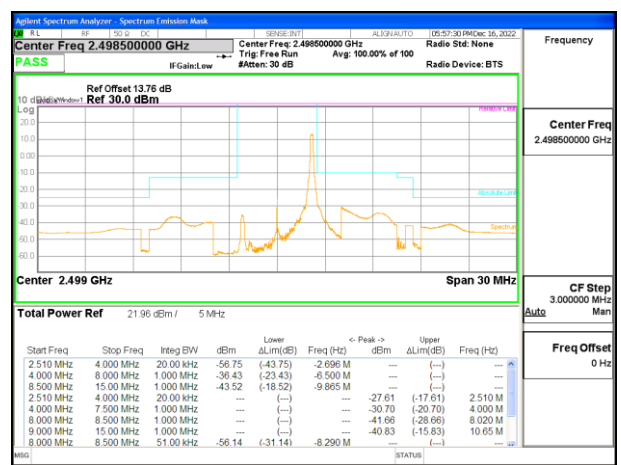

LTE B41 5MHz QPSK Low Channel RB1-0

LTE B41 5MHz 16QAM Low Channel RB1-0

LTE B41 5MHz QPSK Low Channel RB1-24

LTE B41 5MHz 16QAM Low Channel RB1-24

LTE B41 5MHz QPSK Low Channel RB25-0

LTE B41 5MHz 16QAM Low Channel RB25-0

LTE B41 5MHz QPSK Middle Channel RB1-0

LTE B41 5MHz 16QAM Middle Channel RB1-0

LTE B41 5MHz QPSK Middle Channel RB1-24

LTE B41 5MHz 16QAM Middle Channel RB1-24

LTE B41 5MHz QPSK Middle Channel RB25-0

LTE B41 5MHz 16QAM Middle Channel RB25-0