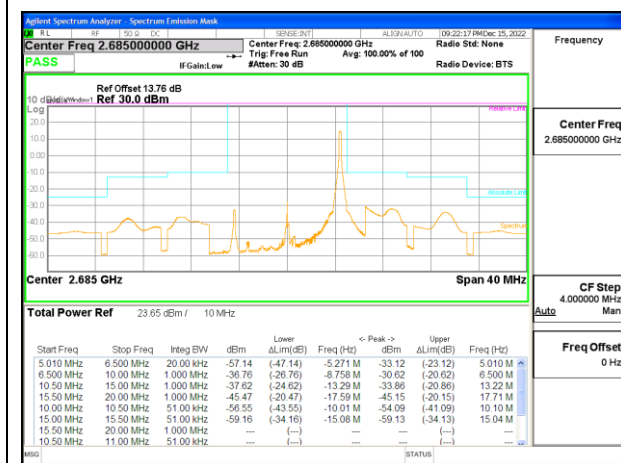

LTE B41 10MHz QPSK Middle Channel RB1-0

LTE B41 10MHz 16QAM Middle Channel RB1-0

LTE B41 10MHz QPSK Middle Channel RB1-49

LTE B41 10MHz 16QAM Middle Channel RB1-49

LTE B41 10MHz QPSK Middle Channel RB50-0

LTE B41 10MHz 16QAM Middle Channel RB50-0

LTE B41 10MHz QPSK High Channel RB1-0

LTE B41 10MHz 16QAM High Channel RB1-0

LTE B41 10MHz QPSK High Channel RB1-49

LTE B41 10MHz 16QAM High Channel RB1-49

LTE B41 10MHz QPSK High Channel RB50-0