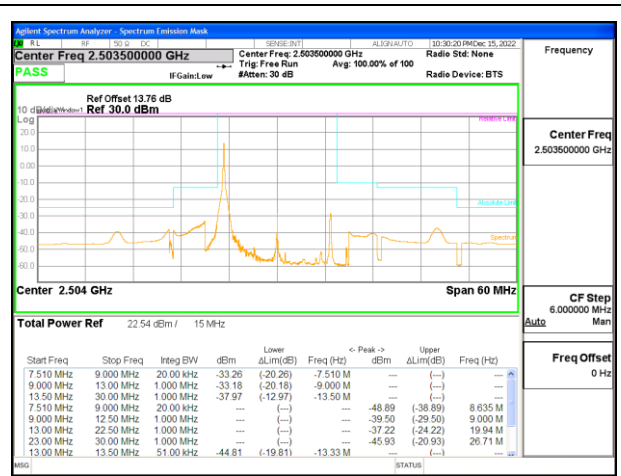

LTE B41 10MHz 16QAM High Channel RB50-0

LTE B41 15MHz 16QAM Low Channel RB1-0