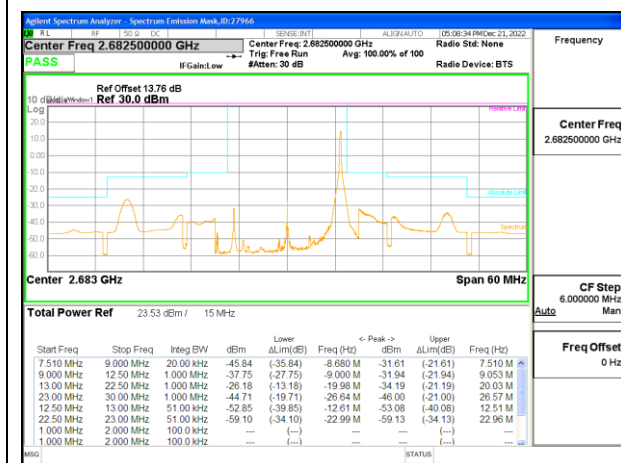

LTE B41 15MHz 16QAM Middle Channel RB75-0

LTE B41 15MHz QPSK High Channel RB1-0

LTE B41 15MHz 16QAM High Channel RB1-0

LTE B41 15MHz QPSK High Channel RB1-74

LTE B41 15MHz 16QAM High Channel RB1-74

LTE B41 15MHz QPSK High Channel RB75-0

LTE B41 15MHz 16QAM High Channel RB75-0

LTE B41 20MHz QPSK Low Channel RB1-0

LTE B41 20MHz 16QAM Low Channel RB1-0

LTE B41 20MHz QPSK Low Channel RB1-99

LTE B41 20MHz 16QAM Low Channel RB1-99

LTE B41 20MHz QPSK Low Channel RB100-0