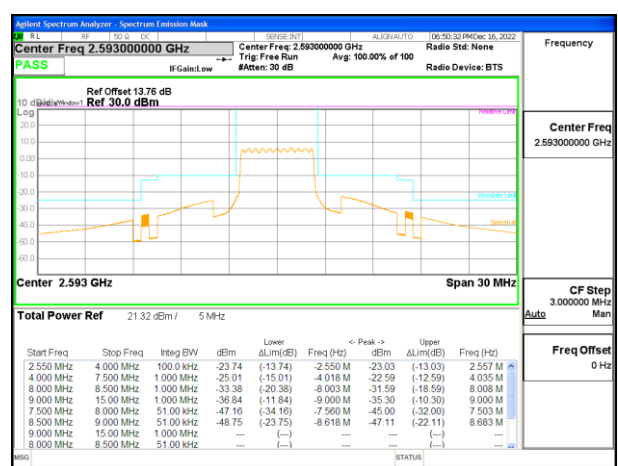

LTE B41 5MHz QPSK Middle Channel RB1-0

LTE B41 5MHz 16QAM Middle Channel RB1-0

LTE B41 5MHz QPSK Middle Channel RB1-24

LTE B41 5MHz 16QAM Middle Channel RB1-24

LTE B41 5MHz QPSK Middle Channel RB25-0

LTE B41 5MHz 16QAM Middle Channel RB25-0

LTE B41 5MHz QPSK High Channel RB1-0

LTE B41 5MHz 16QAM High Channel RB1-0

LTE B41 5MHz QPSK High Channel RB1-24

LTE B41 5MHz 16QAM High Channel RB1-24

LTE B41 5MHz QPSK High Channel RB25-0

LTE B41 5MHz 16QAM High Channel RB25-0