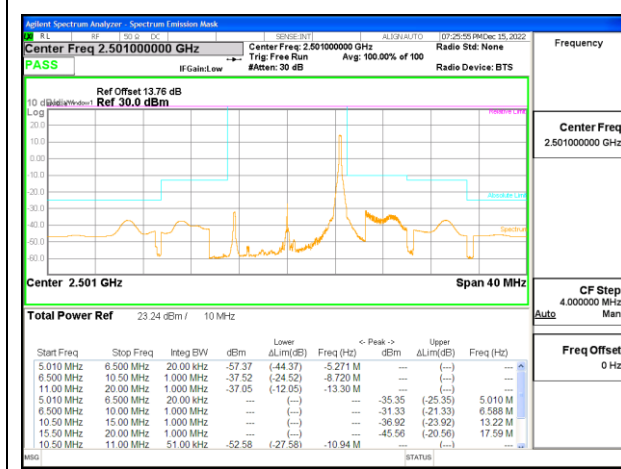

LTE B41 5MHz QPSK High Channel RB1-0

LTE B41 5MHz 16QAM High Channel RB1-0

LTE B41 5MHz QPSK High Channel RB1-24

LTE B41 5MHz 16QAM High Channel RB1-24

LTE B41 5MHz QPSK High Channel RB25-0

LTE B41 5MHz 16QAM High Channel RB25-0

LTE B41 10MHz QPSK Low Channel RB1-0

LTE B41 10MHz 16QAM Low Channel RB1-0

LTE B41 10MHz QPSK Low Channel RB1-49

LTE B41 10MHz 16QAM Low Channel RB1-49

LTE B41 10MHz QPSK Low Channel RB50-0

LTE B41 10MHz 16QAM Low Channel RB50-0