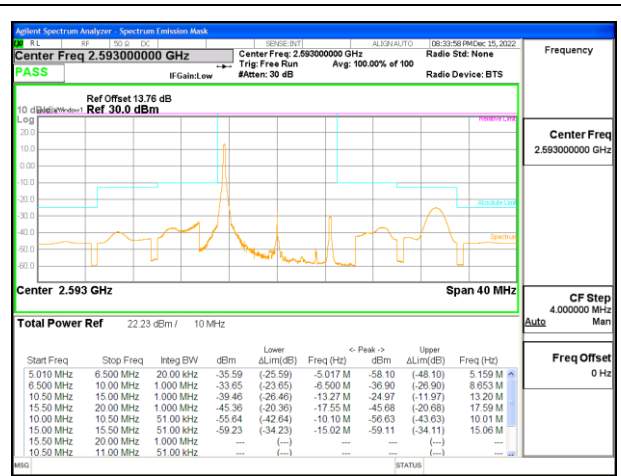

LTE B41 10MHz 16QAM Low Channel RB50-0

LTE B41 10MHz 16QAM Middle Channel RB1-0