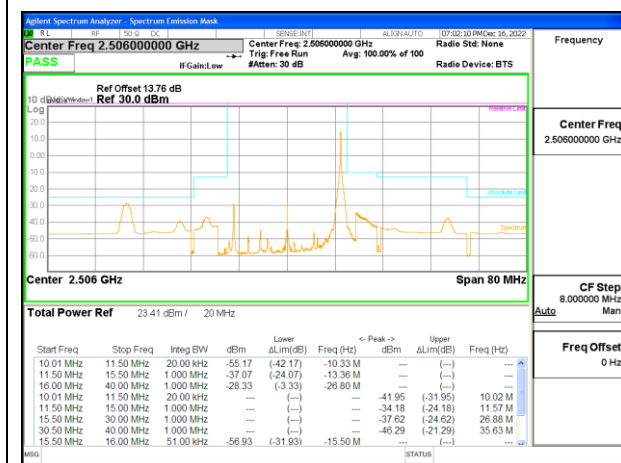

LTE B41 15MHz 16QAM Middle Channel RB75-0

LTE B41 15MHz QPSK High Channel RB1-0

LTE B41 15MHz 16QAM High Channel RB1-0

LTE B41 15MHz QPSK High Channel RB1-74

LTE B41 15MHz 16QAM High Channel RB1-74

LTE B41 15MHz QPSK High Channel RB75-0

LTE B41 15MHz 16QAM High Channel RB75-0

LTE B41 20MHz QPSK Low Channel RB1-0

LTE B41 20MHz 16QAM Low Channel RB1-0

LTE B41 20MHz QPSK Low Channel RB1-99

LTE B41 20MHz 16QAM Low Channel RB1-99

LTE B41 20MHz QPSK Low Channel RB100-0