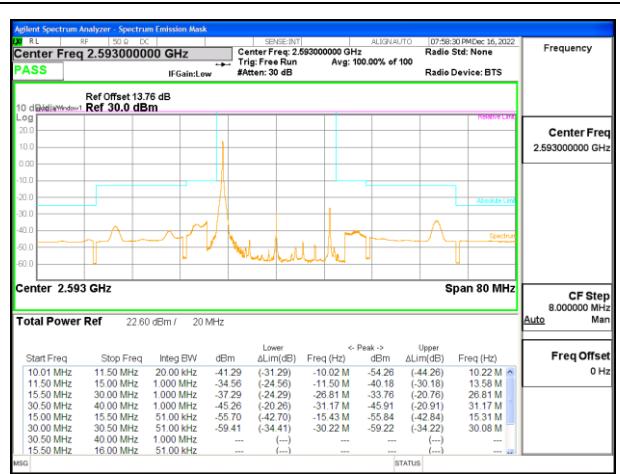

LTE B41 20MHz 16QAM Low Channel RB100-0

LTE B41 20MHz 16QAM Middle Channel RB1-0