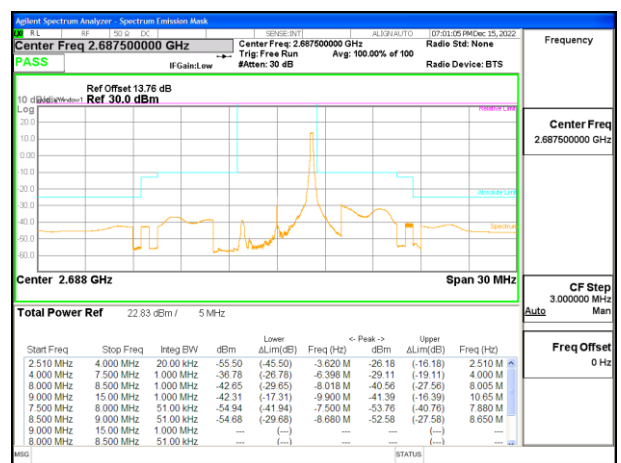

LTE B41 5MHz QPSK Middle Channel RB1-0

LTE B41 5MHz 16QAM Middle Channel RB1-0

LTE B41 5MHz QPSK Middle Channel RB1-24

LTE B41 5MHz 16QAM Middle Channel RB1-24

LTE B41 5MHz QPSK Middle Channel RB25-0

LTE B41 5MHz 16QAM Middle Channel RB25-0

LTE B41 5MHz QPSK High Channel RB1-0

LTE B41 5MHz 16QAM High Channel RB1-0

LTE B41 5MHz QPSK High Channel RB1-24

LTE B41 5MHz 16QAM High Channel RB1-24

LTE B41 5MHz QPSK High Channel RB25-0

LTE B41 5MHz 16QAM High Channel RB25-0