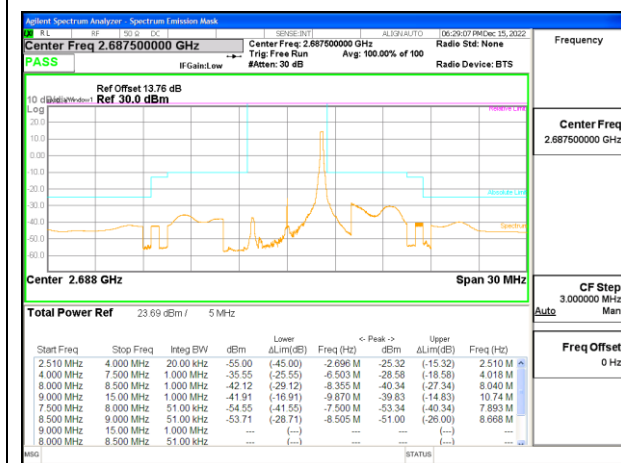

LTE B41 5MHz QPSK Middle Channel RB1-0

LTE B41 5MHz 16QAM Middle Channel RB1-0

LTE B41 5MHz QPSK Middle Channel RB1-24

LTE B41 5MHz 16QAM Middle Channel RB1-24

LTE B41 5MHz QPSK Middle Channel RB25-0

LTE B41 5MHz 16QAM Middle Channel RB25-0

LTE B41 5MHz QPSK High Channel RB1-0

LTE B41 5MHz 16QAM High Channel RB1-0

LTE B41 5MHz QPSK High Channel RB1-24

LTE B41 5MHz 16QAM High Channel RB1-24

LTE B41 5MHz QPSK High Channel RB25-0

LTE B41 5MHz 16QAM High Channel RB25-0