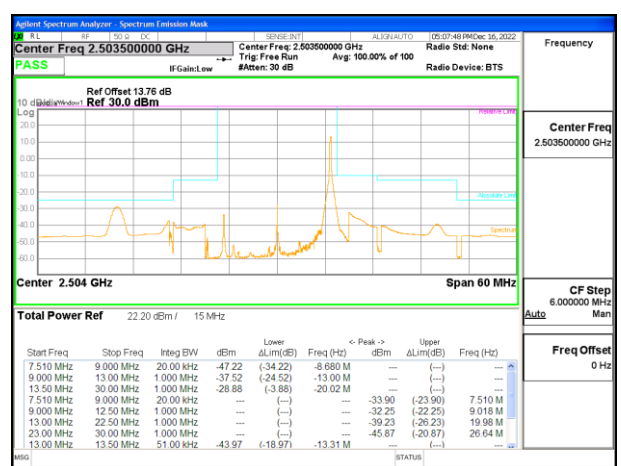

LTE B41 10MHz 16QAM High Channel RB50-0

LTE B41 15MHz QPSK Low Channel RB1-0

LTE B41 15MHz 16QAM Low Channel RB1-0

LTE B41 15MHz QPSK Low Channel RB1-74

LTE B41 15MHz 16QAM Low Channel RB1-74

LTE B41 15MHz QPSK Low Channel RB75-0