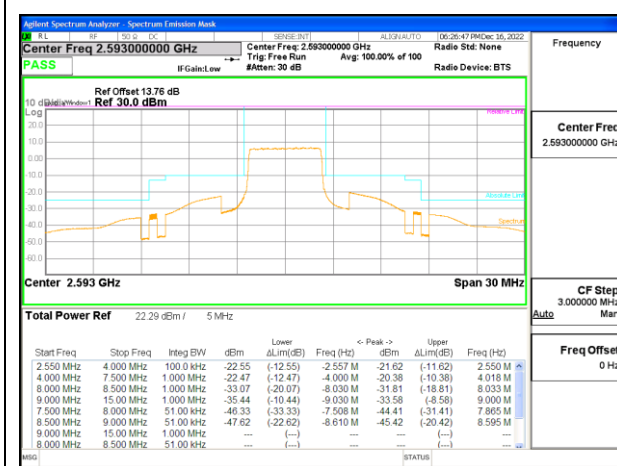

LTE B41 5MHz QPSK Middle Channel RB1-0

LTE B41 5MHz 16QAM Middle Channel RB1-0

LTE B41 5MHz QPSK Middle Channel RB1-24

LTE B41 5MHz 16QAM Middle Channel RB1-24

LTE B41 5MHz QPSK Middle Channel RB25-0

LTE B41 5MHz 16QAM Middle Channel RB25-0

LTE B41 5MHz QPSK High Channel RB1-0

LTE B41 5MHz 16QAM High Channel RB1-0

LTE B41 5MHz QPSK High Channel RB1-24

LTE B41 5MHz 16QAM High Channel RB1-24

LTE B41 5MHz QPSK High Channel RB25-0

LTE B41 5MHz 16QAM High Channel RB25-0