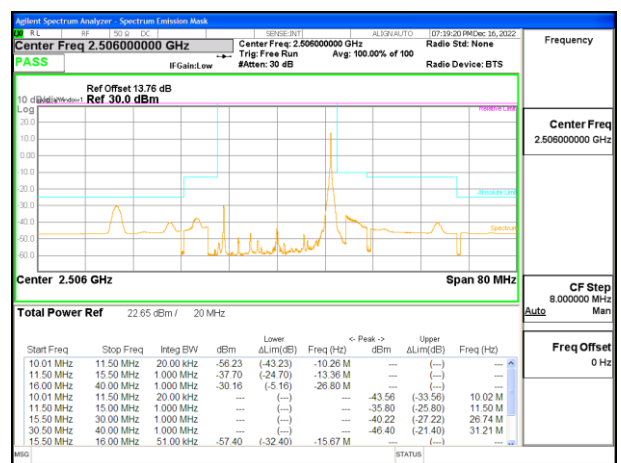

LTE B41 15MHz 16QAM High Channel RB75-0

LTE B41 20MHz QPSK Low Channel RB1-0

LTE B41 20MHz 16QAM Low Channel RB1-0

LTE B41 20MHz QPSK Low Channel RB1-99

LTE B41 20MHz 16QAM Low Channel RB1-99

LTE B41 20MHz QPSK Low Channel RB100-0