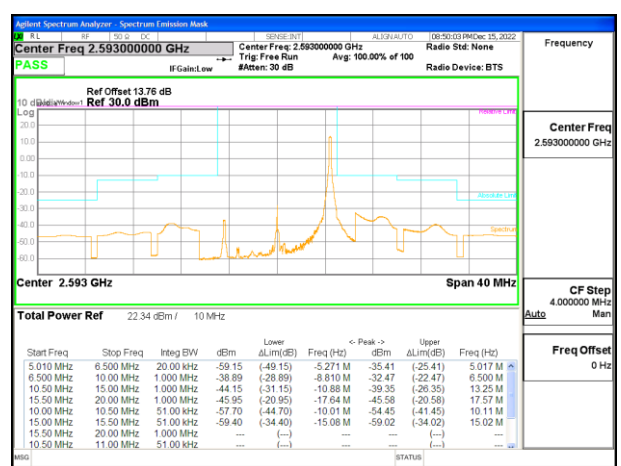

LTE B41 10MHz QPSK Low Channel RB1-0

LTE B41 10MHz 16QAM Low Channel RB1-0

LTE B41 10MHz QPSK Low Channel RB1-49

LTE B41 10MHz 16QAM Low Channel RB1-49

LTE B41 10MHz QPSK Low Channel RB50-0

LTE B41 10MHz 16QAM Low Channel RB50-0

LTE B41 10MHz QPSK Middle Channel RB1-0

LTE B41 10MHz 16QAM Middle Channel RB1-0

LTE B41 10MHz QPSK Middle Channel RB1-49

LTE B41 10MHz 16QAM Middle Channel RB1-49

LTE B41 10MHz QPSK Middle Channel RB50-0