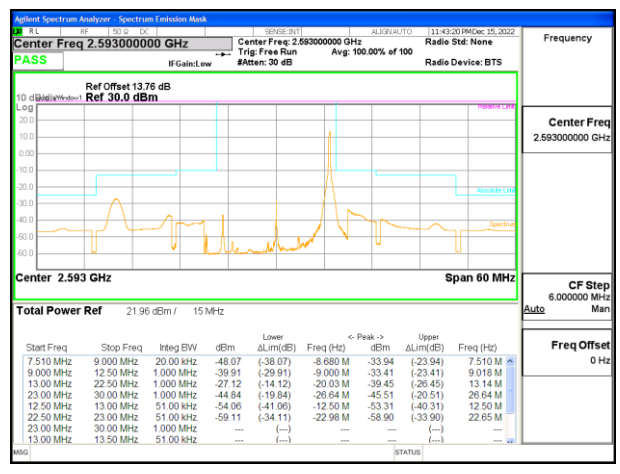

LTE B41 15MHz 16QAM Low Channel RB75-0

LTE B41 15MHz QPSK Middle Channel RB1-0

LTE B41 15MHz 16QAM Middle Channel RB1-0

LTE B41 15MHz QPSK Middle Channel RB1-74

LTE B41 15MHz 16QAM Middle Channel RB1-74

LTE B41 15MHz QPSK Middle Channel RB75-0