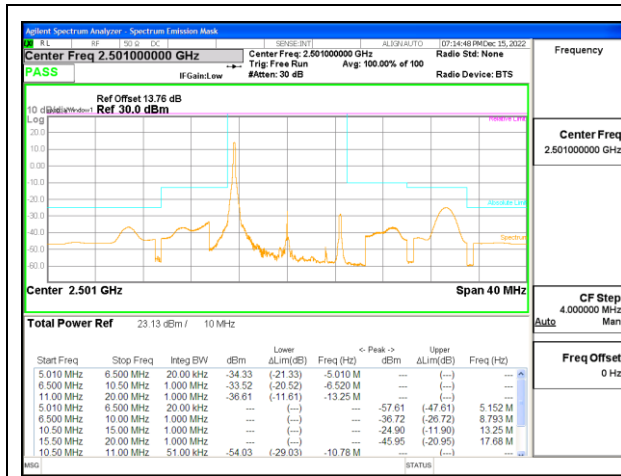

LTE B41 5MHz QPSK High Channel RB1-0

LTE B41 5MHz 16QAM High Channel RB1-0

LTE B41 5MHz QPSK High Channel RB1-24

LTE B41 5MHz 16QAM High Channel RB1-24

LTE B41 5MHz QPSK High Channel RB25-0

LTE B41 5MHz 16QAM High Channel RB25-0