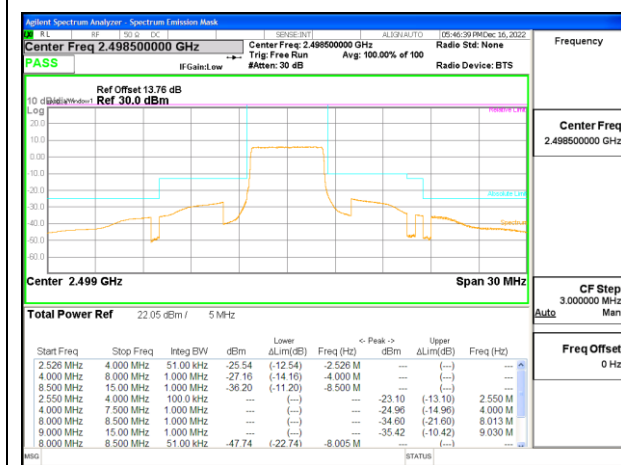

LTE B41 5MHz QPSK Low Channel RB1-0

LTE B41 5MHz 16QAM Low Channel RB1-0

LTE B41 5MHz QPSK Low Channel RB1-24

LTE B41 5MHz 16QAM Low Channel RB1-24

LTE B41 5MHz QPSK Low Channel RB25-0

LTE B41 5MHz 16QAM Low Channel RB25-0

LTE B41 5MHz QPSK Middle Channel RB1-0

LTE B41 5MHz 16QAM Middle Channel RB1-0

LTE B41 5MHz QPSK Middle Channel RB1-24

LTE B41 5MHz 16QAM Middle Channel RB1-24

LTE B41 5MHz QPSK Middle Channel RB25-0

LTE B41 5MHz 16QAM Middle Channel RB25-0