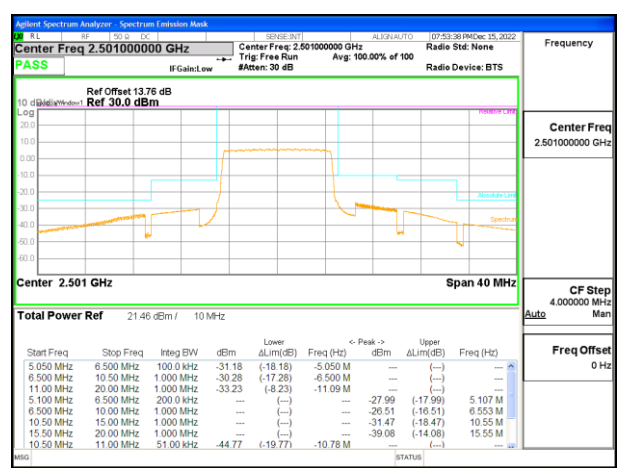

LTE B41 10MHz QPSK Low Channel RB1-0

LTE B41 10MHz 16QAM Low Channel RB1-0

LTE B41 10MHz QPSK Low Channel RB1-49

LTE B41 10MHz 16QAM Low Channel RB1-49

LTE B41 10MHz QPSK Low Channel RB50-0

LTE B41 10MHz 16QAM Low Channel RB50-0