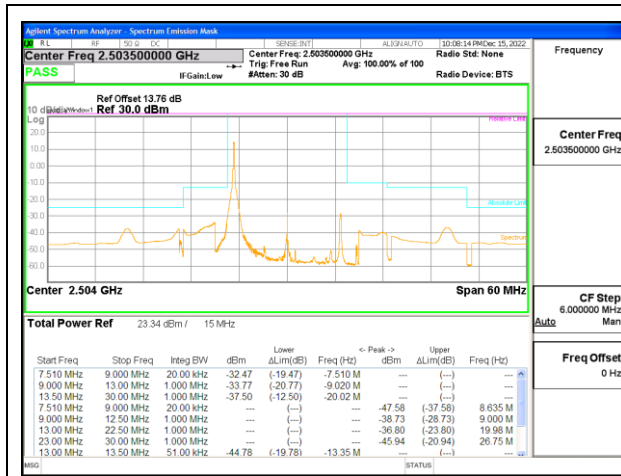

LTE B41 10MHz QPSK High Channel RB50-0

LTE B41 15MHz QPSK Low Channel RB1-0