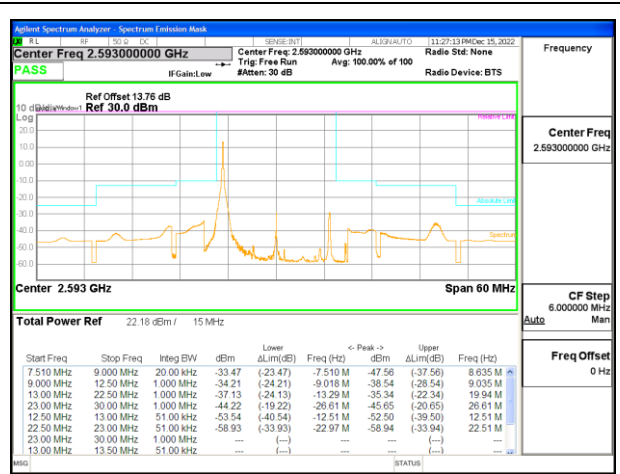

LTE B41 15MHz 16QAM Low Channel RB75-0

LTE B41 15MHz 16QAM Middle Channel RB1-0