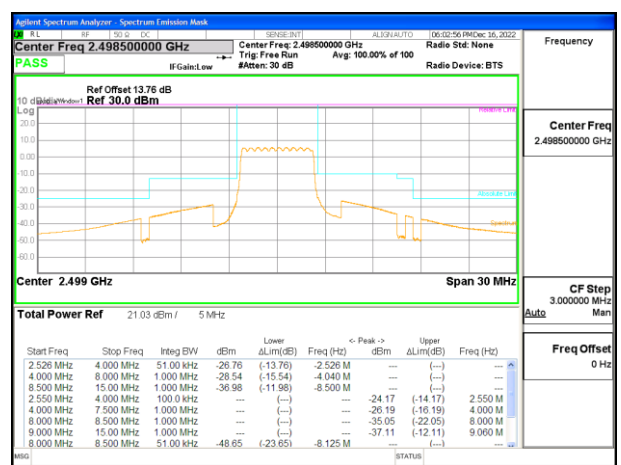

LTE B41 5MHz QPSK Low Channel RB1-0

LTE B41 5MHz 16QAM Low Channel RB1-0

LTE B41 5MHz QPSK Low Channel RB1-24

LTE B41 5MHz 16QAM Low Channel RB1-24

LTE B41 5MHz QPSK Low Channel RB25-0

LTE B41 5MHz 16QAM Low Channel RB25-0

LTE B41 5MHz QPSK Middle Channel RB1-0

LTE B41 5MHz 16QAM Middle Channel RB1-0

LTE B41 5MHz QPSK Middle Channel RB1-24

LTE B41 5MHz 16QAM Middle Channel RB1-24

LTE B41 5MHz QPSK Middle Channel RB25-0

LTE B41 5MHz 16QAM Middle Channel RB25-0