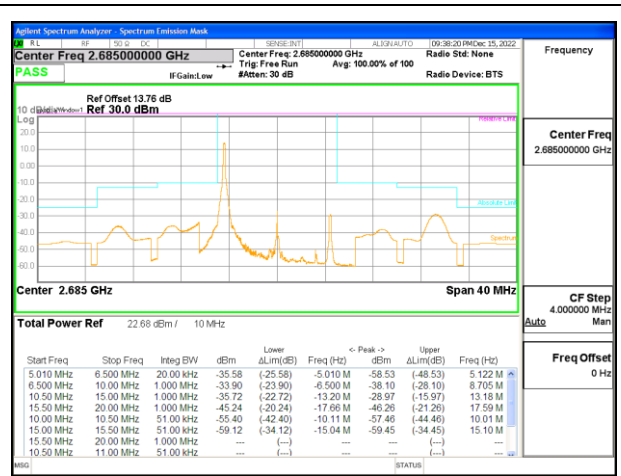

LTE B41 10MHz 16QAM Middle Channel RB50-0

LTE B41 10MHz 16QAM High Channel RB1-0