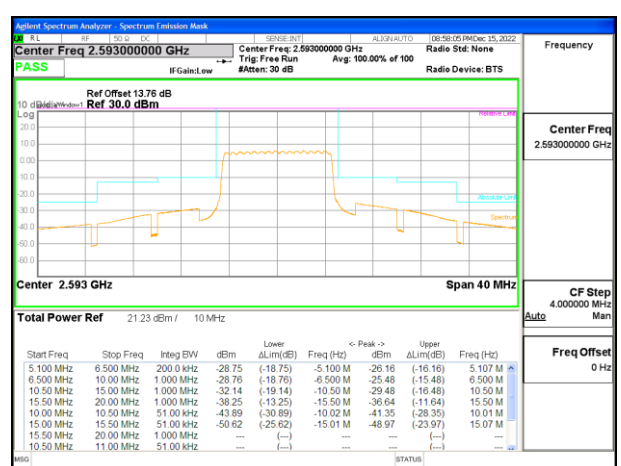

LTE B41 10MHz QPSK Middle Channel RB1-0

LTE B41 10MHz 16QAM Middle Channel RB1-0

LTE B41 10MHz QPSK Middle Channel RB1-49

LTE B41 10MHz 16QAM Middle Channel RB1-49

LTE B41 10MHz QPSK Middle Channel RB50-0

LTE B41 10MHz 16QAM Middle Channel RB50-0

LTE B41 10MHz QPSK High Channel RB1-0

LTE B41 10MHz 16QAM High Channel RB1-0

LTE B41 10MHz QPSK High Channel RB1-49

LTE B41 10MHz 16QAM High Channel RB1-49

LTE B41 10MHz QPSK High Channel RB50-0