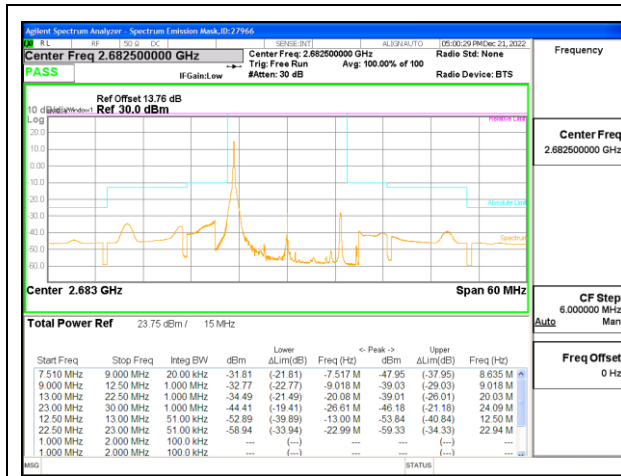

LTE B41 15MHz QPSK Middle Channel RB75-0

LTE B41 15MHz QPSK High Channel RB1-0