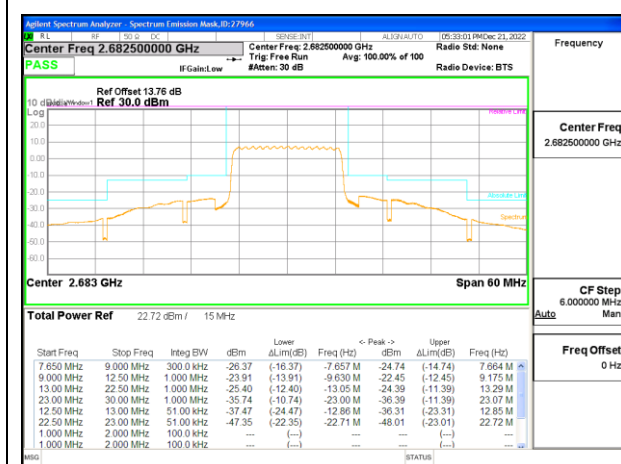

LTE B41 15MHz 16QAM Middle Channel RB75-0

LTE B41 15MHz QPSK High Channel RB1-0

LTE B41 15MHz 16QAM High Channel RB1-0

LTE B41 15MHz QPSK High Channel RB1-74

LTE B41 15MHz 16QAM High Channel RB1-74

LTE B41 15MHz QPSK High Channel RB75-0

LTE B41 15MHz 16QAM High Channel RB75-0

LTE B41 20MHz QPSK Low Channel RB1-0

LTE B41 20MHz 16QAM Low Channel RB1-0

LTE B41 20MHz QPSK Low Channel RB1-99

LTE B41 20MHz 16QAM Low Channel RB1-99

LTE B41 20MHz QPSK Low Channel RB100-0