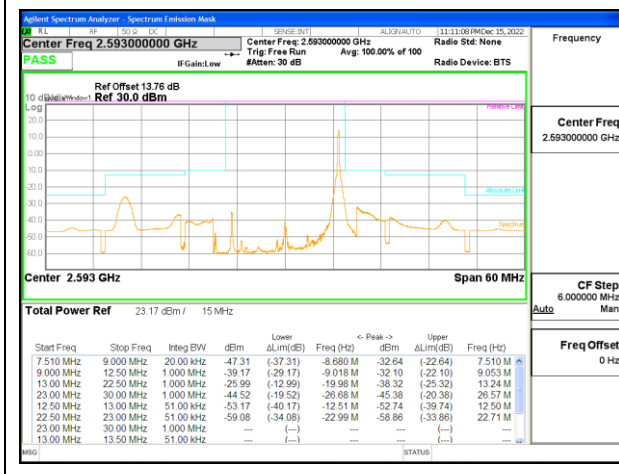

LTE B41 15MHz QPSK Middle Channel RB1-0

LTE B41 15MHz QPSK Middle Channel RB1-74