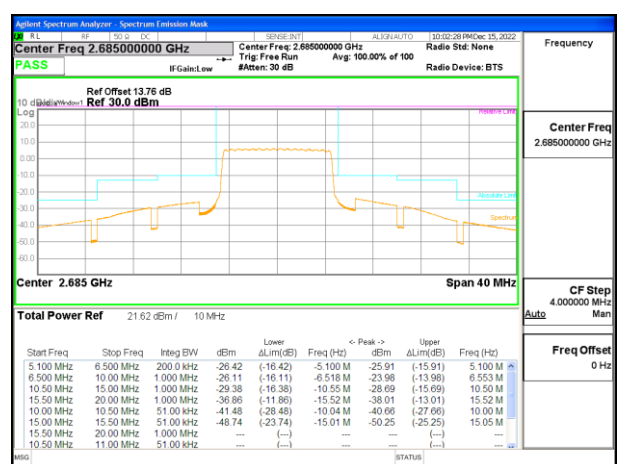

LTE B41 10MHz 16QAM Middle Channel RB50-0

LTE B41 10MHz QPSK High Channel RB1-0

LTE B41 10MHz 16QAM High Channel RB1-0

LTE B41 10MHz QPSK High Channel RB1-49

LTE B41 10MHz 16QAM High Channel RB1-49

LTE B41 10MHz QPSK High Channel RB50-0