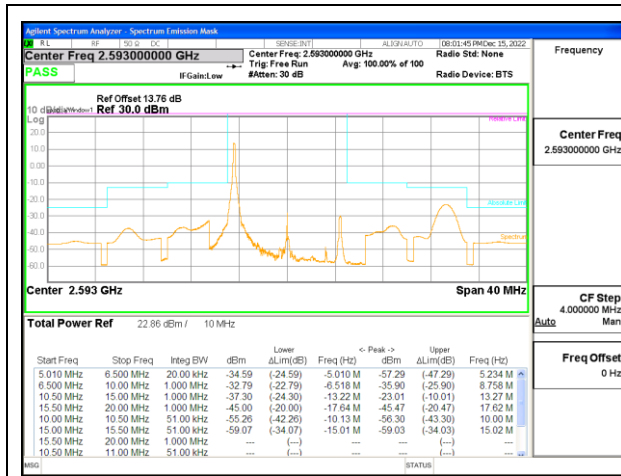

LTE B41 10MHz QPSK Low Channel RB1-0

LTE B41 10MHz 16QAM Low Channel RB1-0

LTE B41 10MHz QPSK Low Channel RB1-49

LTE B41 10MHz 16QAM Low Channel RB1-49

LTE B41 10MHz QPSK Low Channel RB50-0

LTE B41 10MHz 16QAM Low Channel RB50-0