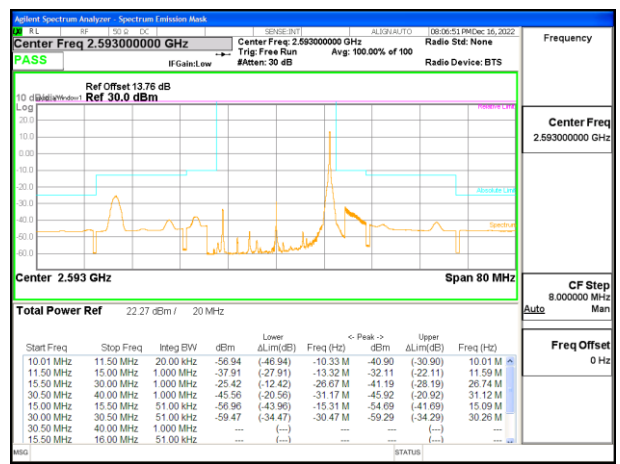

LTE B41 20MHz 16QAM Low Channel RB100-0

LTE B41 20MHz QPSK Middle Channel RB1-0

LTE B41 20MHz 16QAM Middle Channel RB1-0

LTE B41 20MHz QPSK Middle Channel RB1-99

LTE B41 20MHz 16QAM Middle Channel RB1-99

LTE B41 20MHz QPSK Middle Channel RB100-0