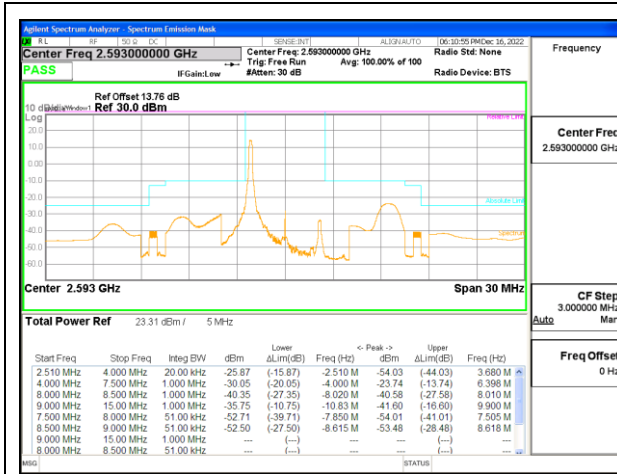

LTE B41 5MHz QPSK Low Channel RB1-0

LTE B41 5MHz 16QAM Low Channel RB1-0

LTE B41 5MHz QPSK Low Channel RB1-24

LTE B41 5MHz 16QAM Low Channel RB1-24

LTE B41 5MHz QPSK Low Channel RB25-0

LTE B41 5MHz 16QAM Low Channel RB25-0

LTE B41 5MHz QPSK Middle Channel RB1-0

LTE B41 5MHz 16QAM Middle Channel RB1-0

LTE B41 5MHz QPSK Middle Channel RB1-24

LTE B41 5MHz 16QAM Middle Channel RB1-24

LTE B41 5MHz QPSK Middle Channel RB25-0

LTE B41 5MHz 16QAM Middle Channel RB25-0