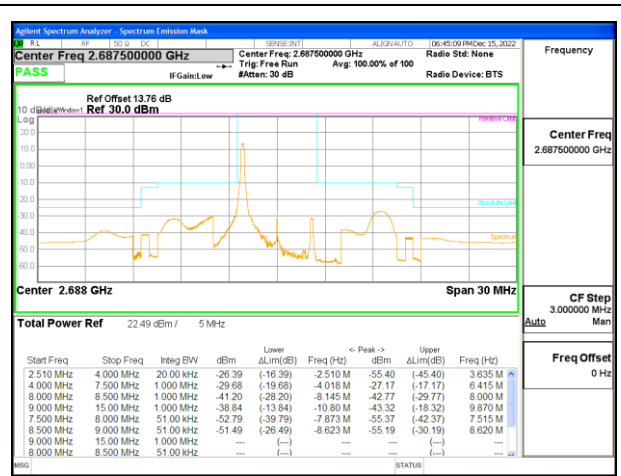

LTE B41 5MHz QPSK Middle Channel RB1-0

LTE B41 5MHz 16QAM Middle Channel RB1-0

LTE B41 5MHz QPSK Middle Channel RB1-24

LTE B41 5MHz 16QAM Middle Channel RB1-24

LTE B41 5MHz QPSK Middle Channel RB25-0

LTE B41 5MHz 16QAM Middle Channel RB25-0

LTE B41 5MHz QPSK High Channel RB1-0

LTE B41 5MHz 16QAM High Channel RB1-0

LTE B41 5MHz QPSK High Channel RB1-24

LTE B41 5MHz 16QAM High Channel RB1-24

LTE B41 5MHz QPSK High Channel RB25-0

LTE B41 5MHz 16QAM High Channel RB25-0