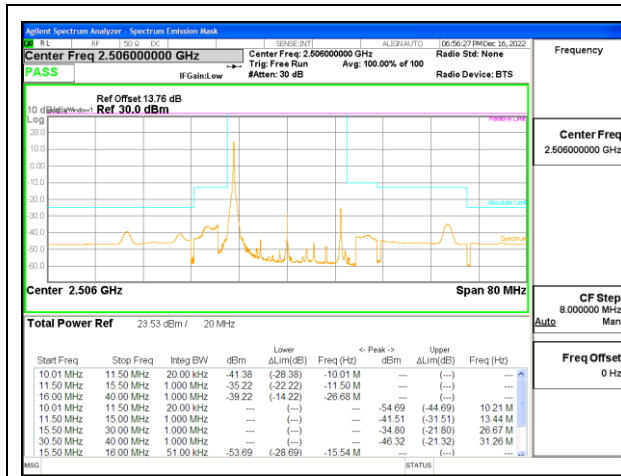

LTE B41 15MHz QPSK High Channel RB75-0

LTE B41 20MHz QPSK Low Channel RB1-0