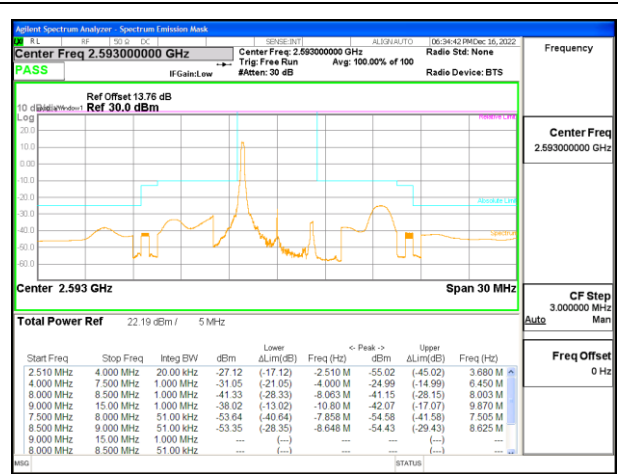

LTE B41 5MHz QPSK Low Channel RB1-0

LTE B41 5MHz 16QAM Low Channel RB1-0

LTE B41 5MHz QPSK Low Channel RB1-24

LTE B41 5MHz 16QAM Low Channel RB1-24

LTE B41 5MHz QPSK Low Channel RB25-0

LTE B41 5MHz 16QAM Low Channel RB25-0

LTE B41 5MHz QPSK Middle Channel RB1-0

LTE B41 5MHz 16QAM Middle Channel RB1-0

LTE B41 5MHz QPSK Middle Channel RB1-24

LTE B41 5MHz 16QAM Middle Channel RB1-24

LTE B41 5MHz QPSK Middle Channel RB25-0

LTE B41 5MHz 16QAM Middle Channel RB25-0