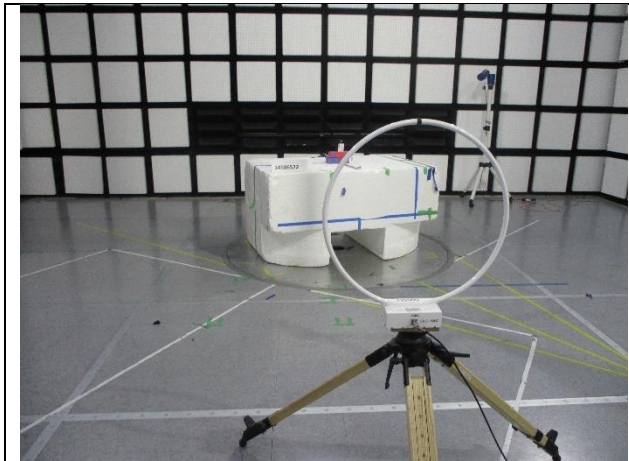

12. SETUP PHOTOS

ANTENNA PORT AND AC LINE CONDUCTED SETUP

RF ANTENNA PORT CONDUCTED

AC LINE CONDUCTED (FRONT)

AC LINE CONDUCTED (BACK)

RADIATED RF MEASUREMENT SETUP

BELOW CHANNEL 30MHz (FRONT)

BELOW CHANNEL 30MHz (BACK)

BELOW CHANNEL 1GHz (FRONT)

BELOW CHANNEL 1GHz (BACK)

ABOVE 1GHz (FRONT)

ABOVE 1GHz (BACK)

ORIENTATIONS

X-ORIENTATION

Y-ORIENTATION

Z-ORIENTATION (Wotst-case)