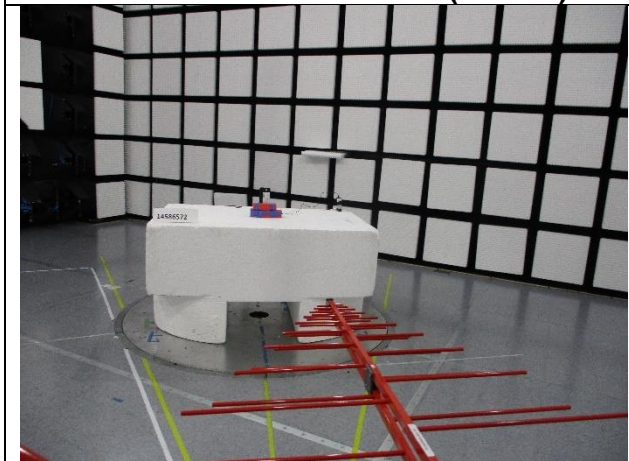

12. SETUP PHOTOS

ANTENNA PORT AND AC LINE CONDUCTED SETUP

RF ANTENNA PORT CONDUCTED

AC LINE CONDUCTED (FRONT)

AC LINE CONDUCTED (BACK)

RADIATED RF MEASUREMENT SETUP

BELOW CHANNEL 30MHz (FRONT)

BELOW CHANNEL 30MHz (BACK)

BELOW CHANNEL 1GHz (FRONT)

BELOW CHANNEL 1GHz (BACK)

ABOVE 1GHz (FRONT)

ABOVE 1GHz (BACK)

ORIENTATIONS

X-ORIENTATION

Y-ORIENTATION

Z-ORIENTATION (Wotst-case)