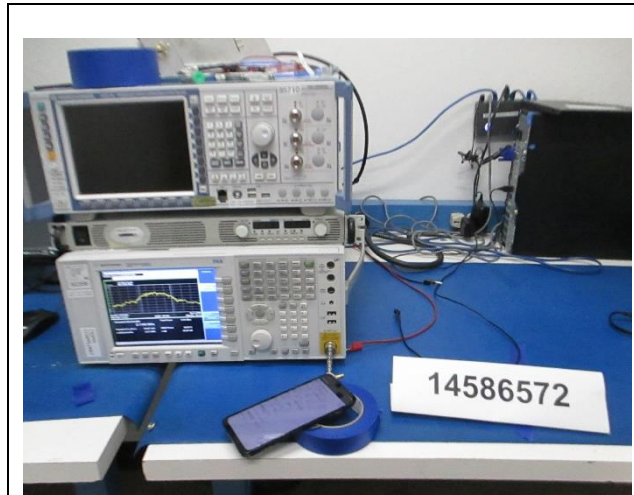

12. SETUP PHOTOS

ANTENNA PORT AND AC LINE CONDUCTED SETUP

RF ANTENNA PORT CONDUCTED

AC LINE CONDUCTED (FRONT)

AC LINE CONDUCTED (BACK)

RADIATED RF MEASUREMENT SETUP

BELOW CHANNEL 30MHz (FRONT)

BELOW CHANNEL 30MHz (BACK)