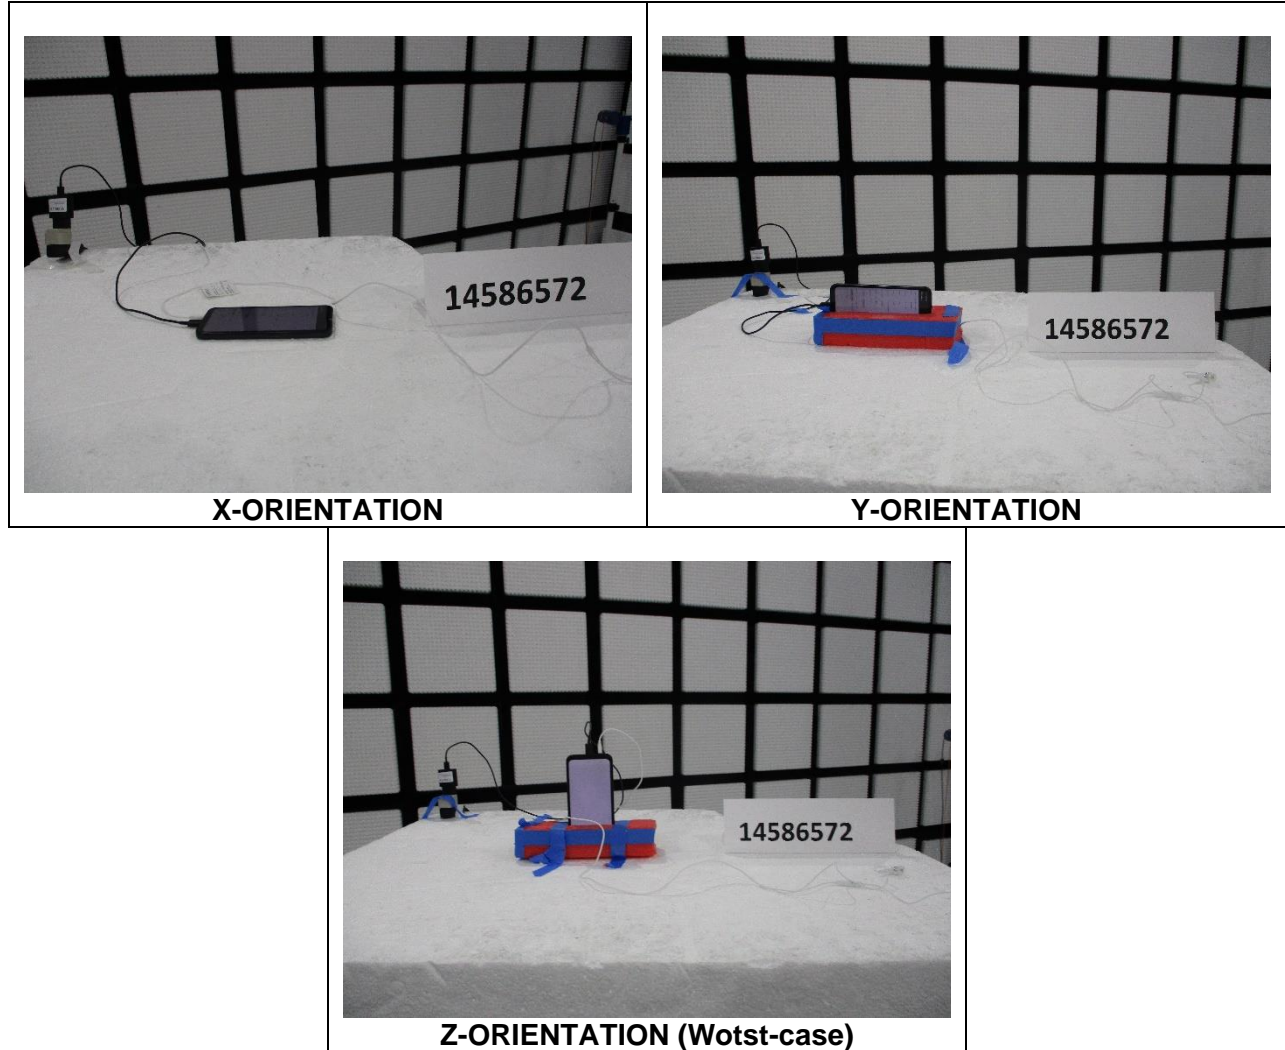

12. SETUP PHOTOS

ANTENNA PORT AND AC LINE CONDUCTED SETUP

RF ANTENNA PORT CONDUCTED

AC LINE CONDUCTED (FRONT)

AC LINE CONDUCTED (BACK)

RADIATED RF MEASUREMENT SETUP

BELOW CHANNEL 30MHz (FRONT)

BELOW CHANNEL 30MHz (BACK)

BELOW CHANNEL 1GHz (FRONT)

BELOW CHANNEL 1GHz (BACK)

ABOVE 1GHz (FRONT)

ABOVE 1GHz (BACK)

ORIENTATIONS

END OF TEST REPORT