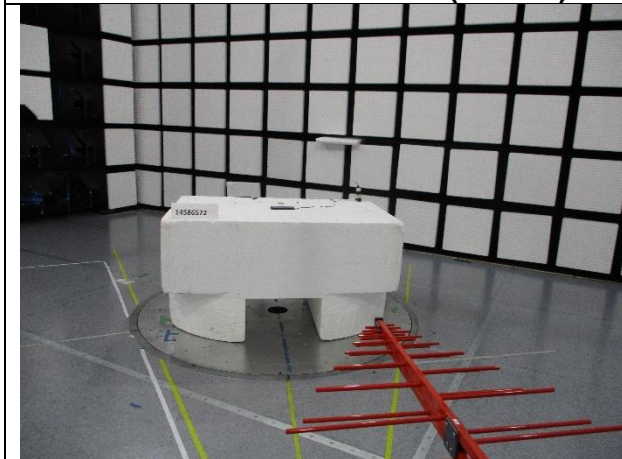

12. SETUP PHOTOS

ANTENNA PORT AND AC LINE CONDUCTED SETUP

RF ANTENNA PORT CONDUCTED

AC LINE CONDUCTED (FRONT)

AC LINE CONDUCTED (BACK)

RADIATED RF MEASUREMENT SETUP

BELOW CHANNEL 30MHz (FRONT)

BELOW CHANNEL 30MHz (BACK)

BELOW CHANNEL 1GHz (FRONT)

BELOW CHANNEL 1GHz (BACK)

ABOVE 1GHz (FRONT)

ABOVE 1GHz (BACK)

ORIENTATIONS

END OF TEST REPORT