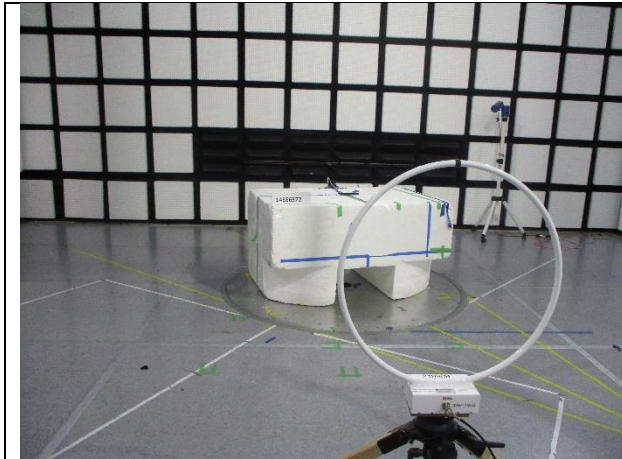

12. SETUP PHOTOS

ANTENNA PORT AND AC LINE CONDUCTED SETUP

RF ANTENNA PORT CONDUCTED

AC LINE CONDUCTED (FRONT)

AC LINE CONDUCTED (BACK)

RADIATED RF MEASUREMENT SETUP

BELOW CHANNEL 30MHz (FRONT)

BELOW CHANNEL 30MHz (BACK)

BELOW CHANNEL 1GHz (FRONT)

BELOW CHANNEL 1GHz (BACK)

ABOVE 1GHz (FRONT)

ABOVE 1GHz (BACK)

ORIENTATIONS

END OF TEST REPORT