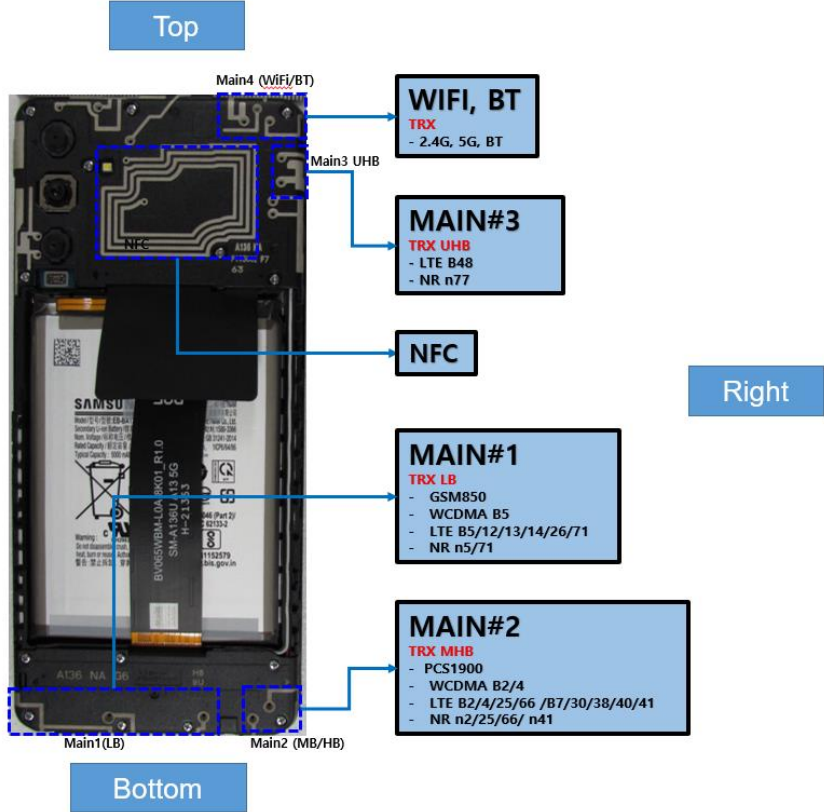

- INTERNAL PHOTOGRAPHS

■ Main / Bluetooth & WLAN Antenna Internal Photo

Tx antenna (FCC band)

Rear View

Left

1. Internal Photo

2. Internal Photo

3. Internal Photo

4. Internal Photo

5. Internal Photo

6. Internal Photo

7. Internal Photo

8. Internal Photo

9. Internal Photo

10. Internal Photo

11. Internal Photo

12. Internal Photo

13. Internal Photo

14. Internal Photo