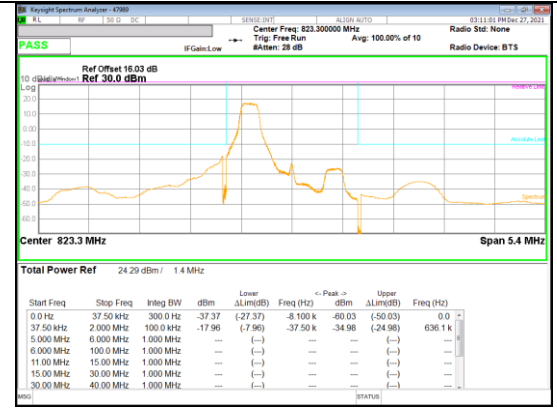

#### LTE Band 26 (Part 90)

LTE  
Band 26  
15MHz

LTE  
 Band 26  
 10MHz

LTE  
 Band 26  
 5MHz

LTE  
 Band 26  
 3MHz

LTE  
 Band 26  
 1.4MHz

QPSK High channel FRB

QPSK High channel 1RB\_Offset Low

QPSK High channel 1RB\_Offset High

16QAM High channel 1RB\_Offset Low

16QAM High channel FRB

16QAM High channel 1RB\_Offset High

**LTE Band 26 (Straddle)**

LTE  
 Band 26  
 15MHz