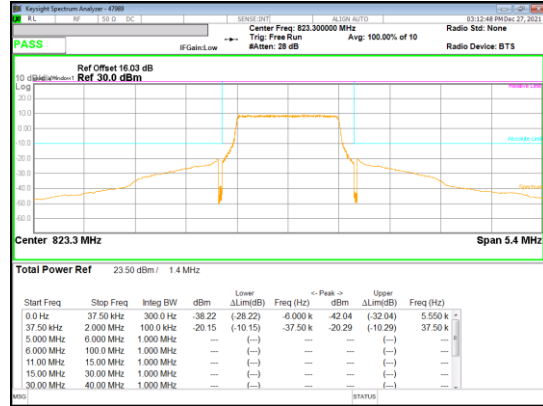

#### LTE Band 26 (Part 90)

LTE  
Band 26  
15MHz

LTE  
 Band 26  
 10MHz

LTE  
 Band 26  
 5MHz

LTE  
 Band 26  
 3MHz

LTE  
 Band 26  
 1.4MHz

QPSK High channel FRB

QPSK High channel 1RB\_Offset Low

QPSK High channel 1RB\_Offset High

16QAM High channel 1RB\_Offset Low

16QAM High channel FRB

16QAM High channel 1RB\_Offset High

**LTE Band 26 (Straddle)**

LTE  
 Band 26  
 15MHz