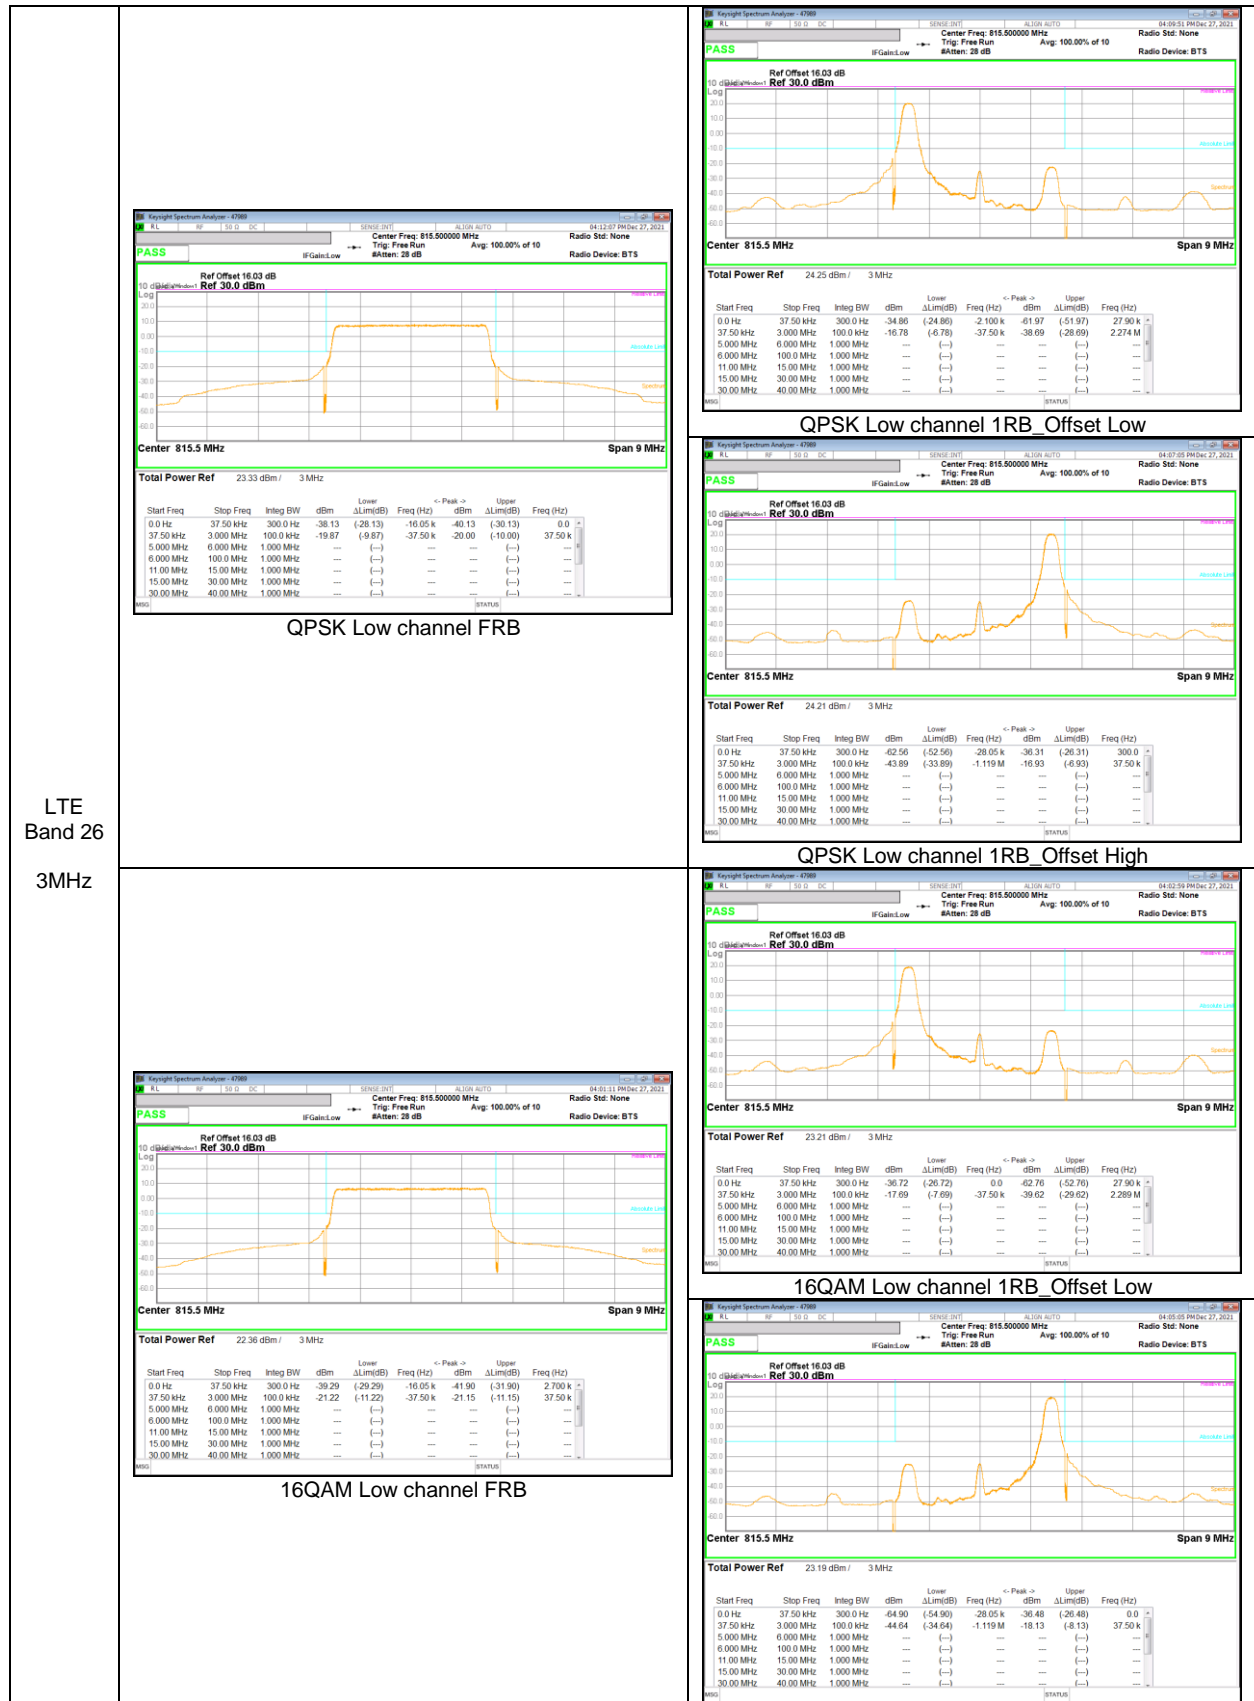

LTE  
 Band 66  
 5MHz

LTE  
 Band 66  
 3MHz

LTE  
 Band 66  
 1.4MHz

### 9.2.2. EMISSION MASK RESULT

#### LTE Band 26 (Part 90)

LTE  
Band 26  
15MHz

LTE  
 Band 26  
 10MHz

LTE  
 Band 26  
 5MHz

LTE  
 Band 26  
 3MHz

LTE  
 Band 26  
 1.4MHz

QPSK High channel FRB

QPSK High channel 1RB\_Offset Low

QPSK High channel 1RB\_Offset High

16QAM High channel 1RB\_Offset Low

16QAM High channel FRB

16QAM High channel 1RB\_Offset High

**LTE Band 26 (Straddle)**

LTE  
 Band 26  
 15MHz