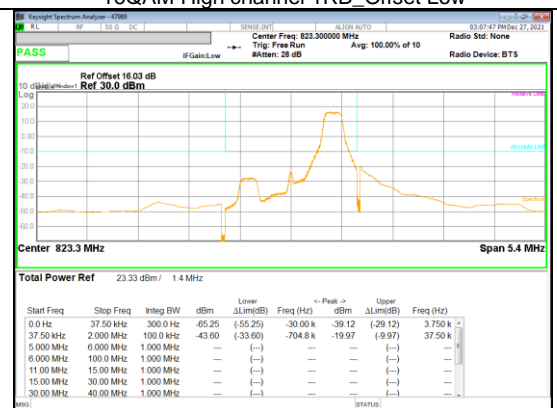

#### LTE Band 26 (Part 90)

LTE  
Band 26  
15MHz

LTE  
 Band 26  
 10MHz

LTE  
 Band 26  
 5MHz

LTE  
 Band 26  
 3MHz

LTE  
 Band 26  
 1.4MHz

QPSK High channel FRB

QPSK High channel 1RB\_Offset Low

QPSK High channel 1RB\_Offset High

16QAM High channel 1RB\_Offset Low

16QAM High channel FRB

16QAM High channel 1RB\_Offset High

**LTE Band 26 (Straddle)**

LTE  
 Band 26  
 15MHz