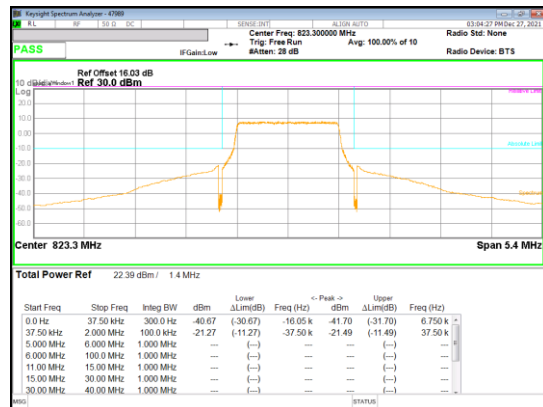

#### LTE Band 26 (Part 90)

LTE  
Band 26  
15MHz

LTE  
 Band 26  
 10MHz

LTE  
 Band 26  
 5MHz

LTE  
 Band 26  
 3MHz

LTE  
 Band 26  
 1.4MHz

QPSK High channel FRB

QPSK High channel 1RB\_Offset Low

QPSK High channel 1RB\_Offset High

16QAM High channel 1RB\_Offset Low

16QAM High channel FRB

16QAM High channel 1RB\_Offset High

**LTE Band 26 (Straddle)**

LTE  
 Band 26  
 15MHz