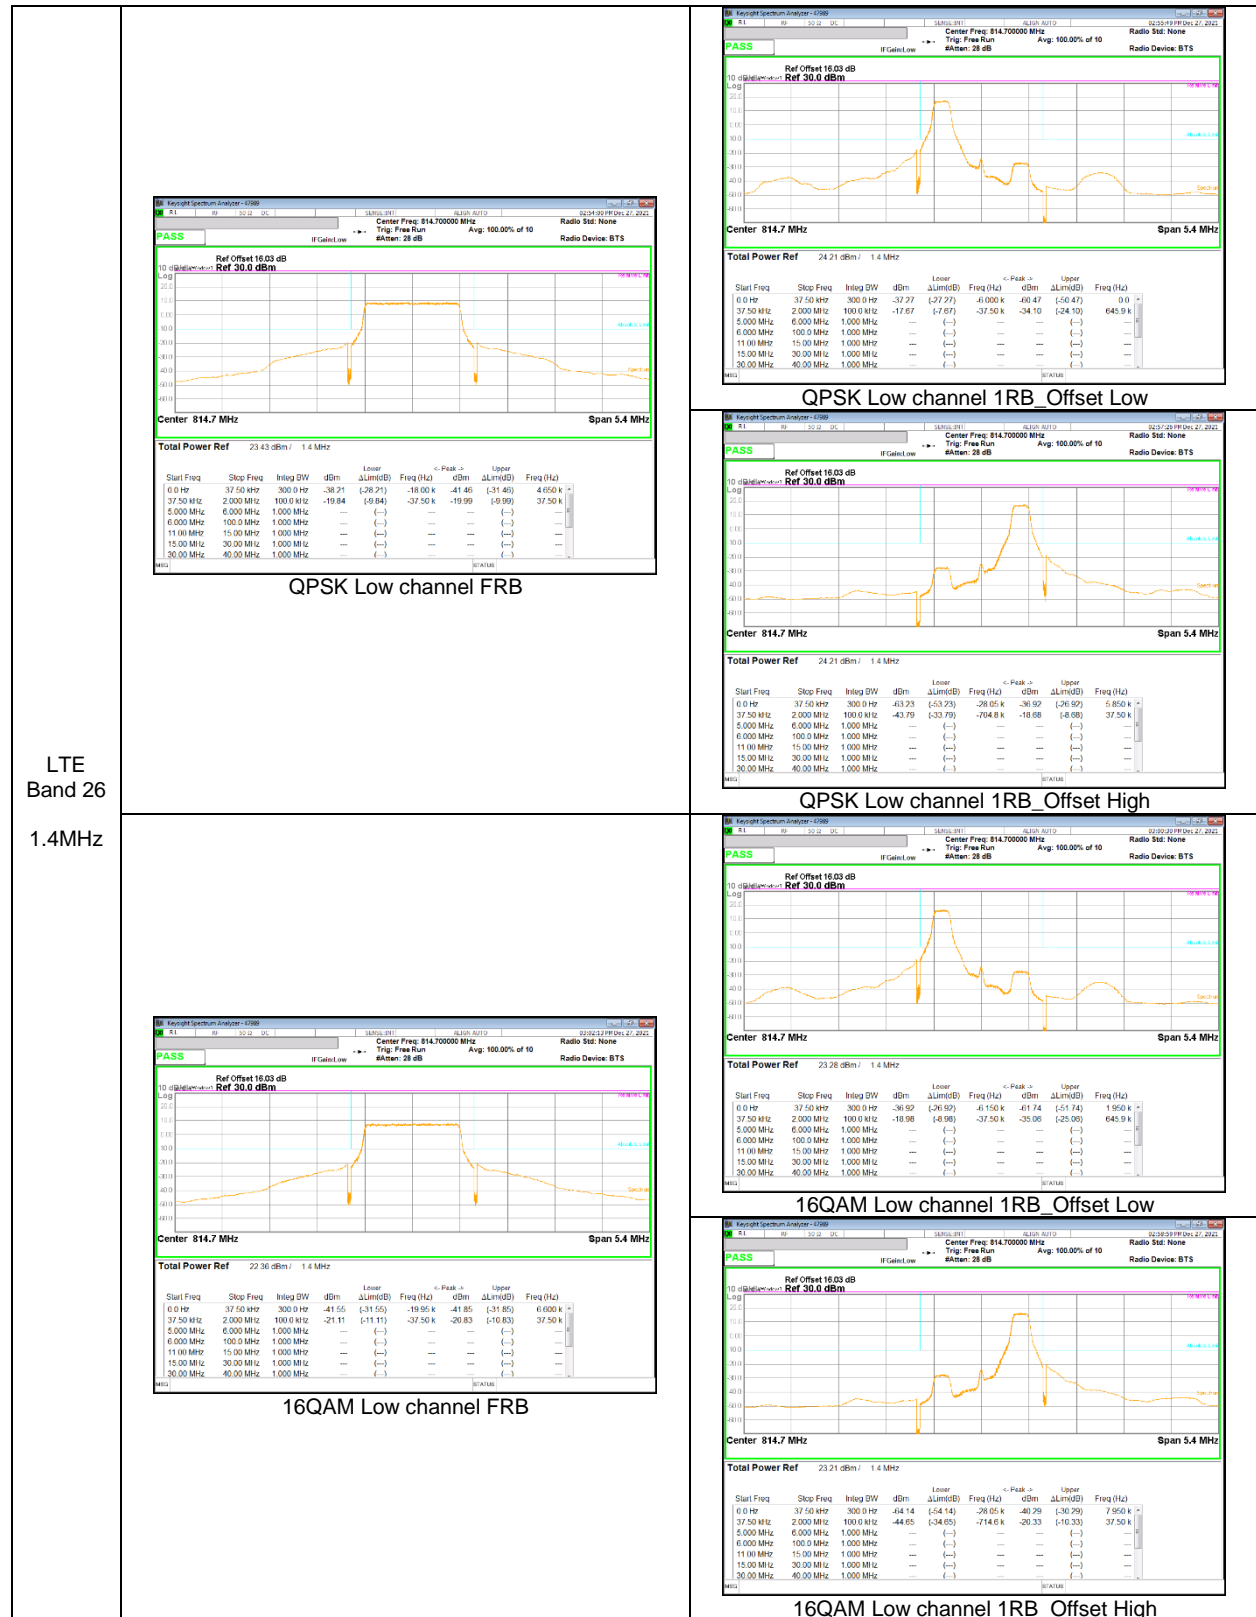

LTE  
 Band 66  
 5MHz

LTE  
 Band 66  
 3MHz

LTE  
 Band 66  
 1.4MHz

### 9.2.2. EMISSION MASK RESULT

#### LTE Band 26 (Part 90)

LTE  
Band 26  
15MHz

LTE  
 Band 26  
 10MHz

LTE  
 Band 26  
 5MHz

LTE  
 Band 26  
 3MHz

LTE  
 Band 26  
 1.4MHz

QPSK High channel FRB

QPSK High channel 1RB\_Offset Low

QPSK High channel 1RB\_Offset High

16QAM High channel 1RB\_Offset Low

16QAM High channel FRB

16QAM High channel 1RB\_Offset High

**LTE Band 26 (Straddle)**

LTE  
 Band 26  
 15MHz