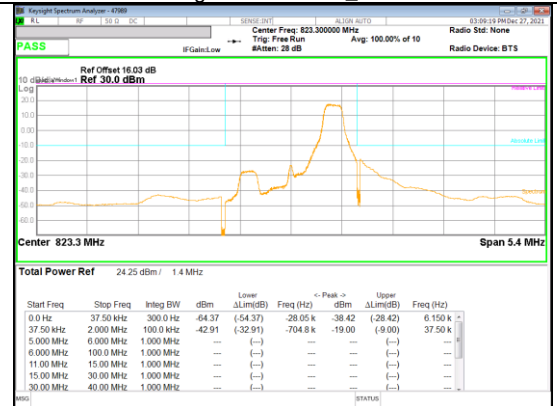

#### LTE Band 26 (Part 90)

LTE  
Band 26  
15MHz

LTE  
 Band 26  
 10MHz

LTE  
 Band 26  
 5MHz

LTE  
 Band 26  
 3MHz

LTE  
 Band 26  
 1.4MHz

QPSK High channel FRB

QPSK High channel 1RB\_Offset Low

QPSK High channel 1RB\_Offset High

16QAM High channel 1RB\_Offset Low

16QAM High channel FRB

16QAM High channel 1RB\_Offset High

**LTE Band 26 (Straddle)**

LTE  
 Band 26  
 15MHz