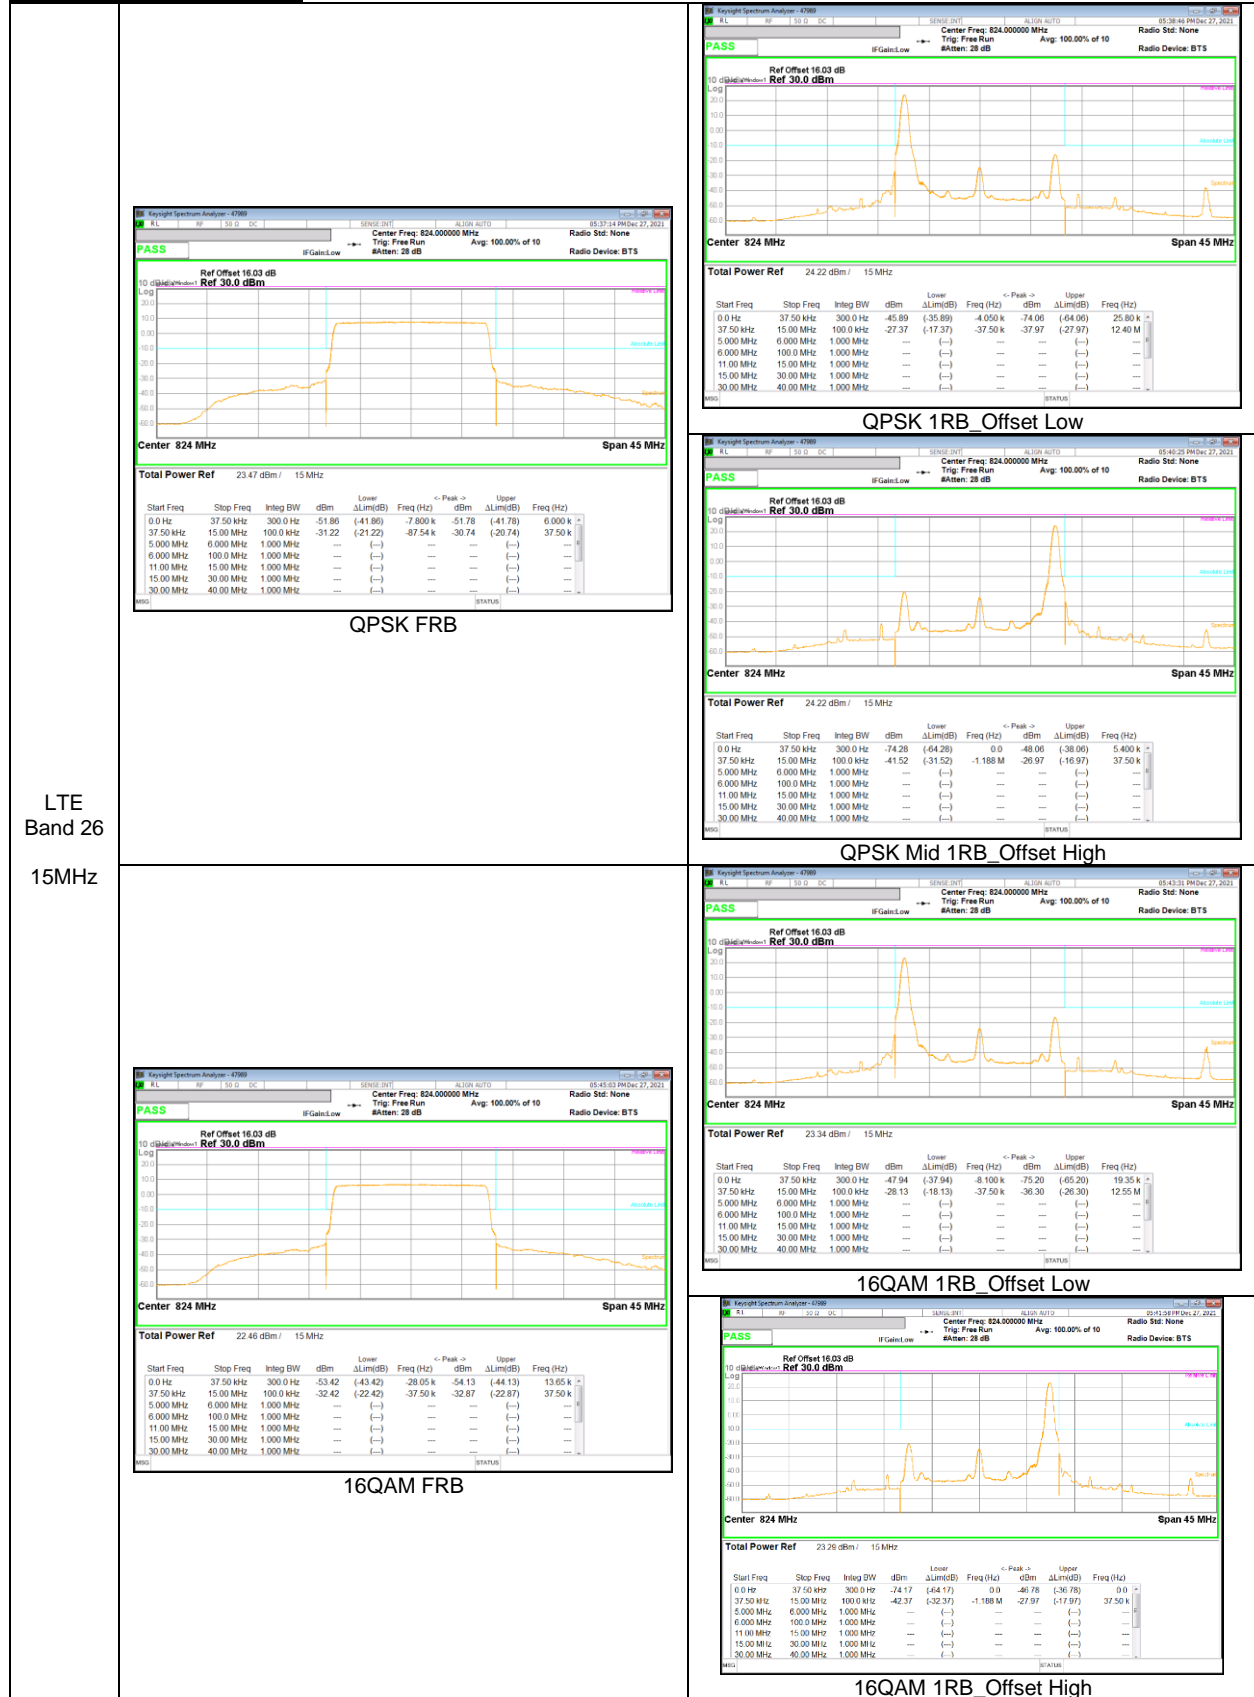

LTE  
 Band 66  
 5MHz

LTE  
 Band 66  
 3MHz

LTE  
 Band 66  
 1.4MHz

### 9.2.2. EMISSION MASK RESULT

#### LTE Band 26 (Part 90)

LTE  
Band 26  
15MHz

LTE  
 Band 26  
 10MHz

LTE  
 Band 26  
 5MHz

LTE  
 Band 26  
 3MHz

LTE  
 Band 26  
 1.4MHz

QPSK High channel FRB

QPSK High channel 1RB\_Offset Low

QPSK High channel 1RB\_Offset High

16QAM High channel 1RB\_Offset Low

16QAM High channel FRB

16QAM High channel 1RB\_Offset High

**LTE Band 26 (Straddle)**

LTE  
 Band 26  
 15MHz