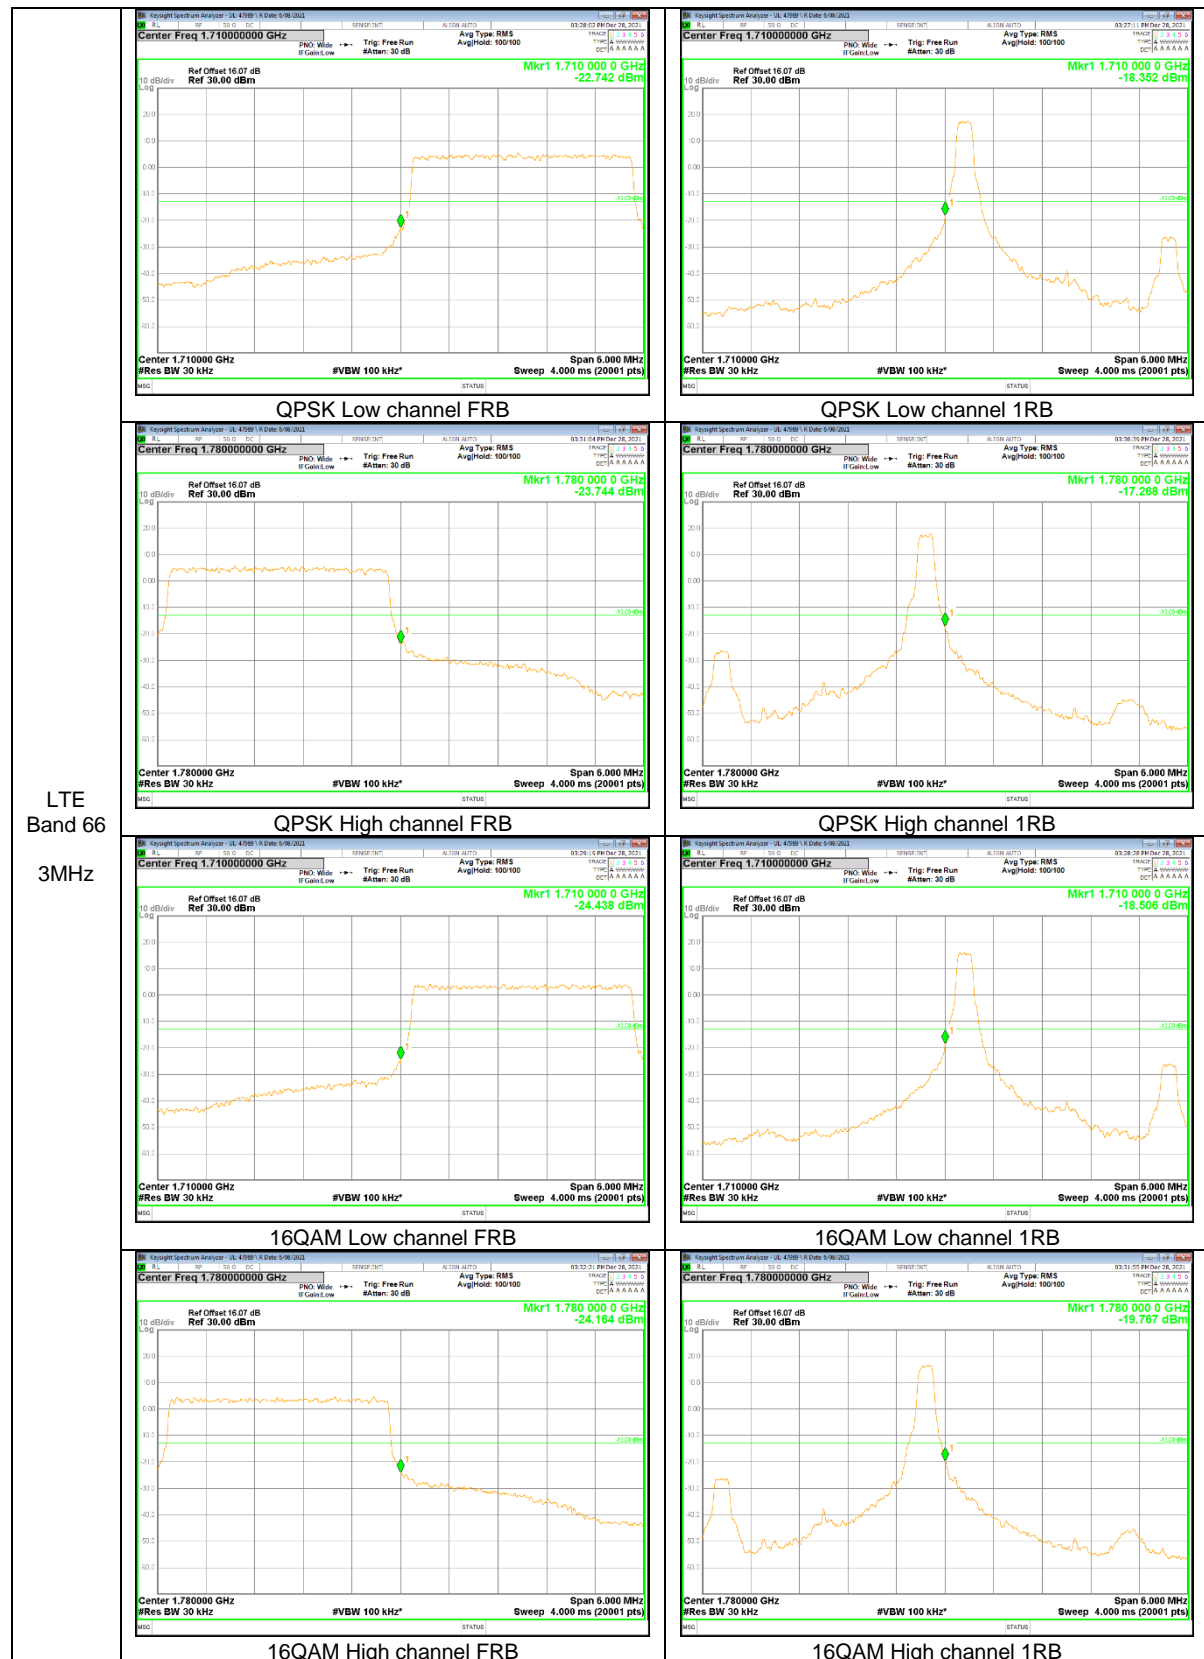

LTE  
 Band 66  
 5MHz

LTE  
 Band 66  
 3MHz

LTE  
 Band 66  
 1.4MHz

### 9.2.2. EMISSION MASK RESULT

#### LTE Band 26 (Part 90)

LTE  
Band 26  
15MHz

LTE  
 Band 26  
 10MHz

LTE  
 Band 26  
 5MHz

LTE  
 Band 26  
 3MHz

LTE  
 Band 26  
 1.4MHz

QPSK High channel FRB

QPSK High channel 1RB\_Offset Low

QPSK High channel 1RB\_Offset High

16QAM High channel 1RB\_Offset Low

16QAM High channel FRB

16QAM High channel 1RB\_Offset High

**LTE Band 26 (Straddle)**

LTE  
 Band 26  
 15MHz