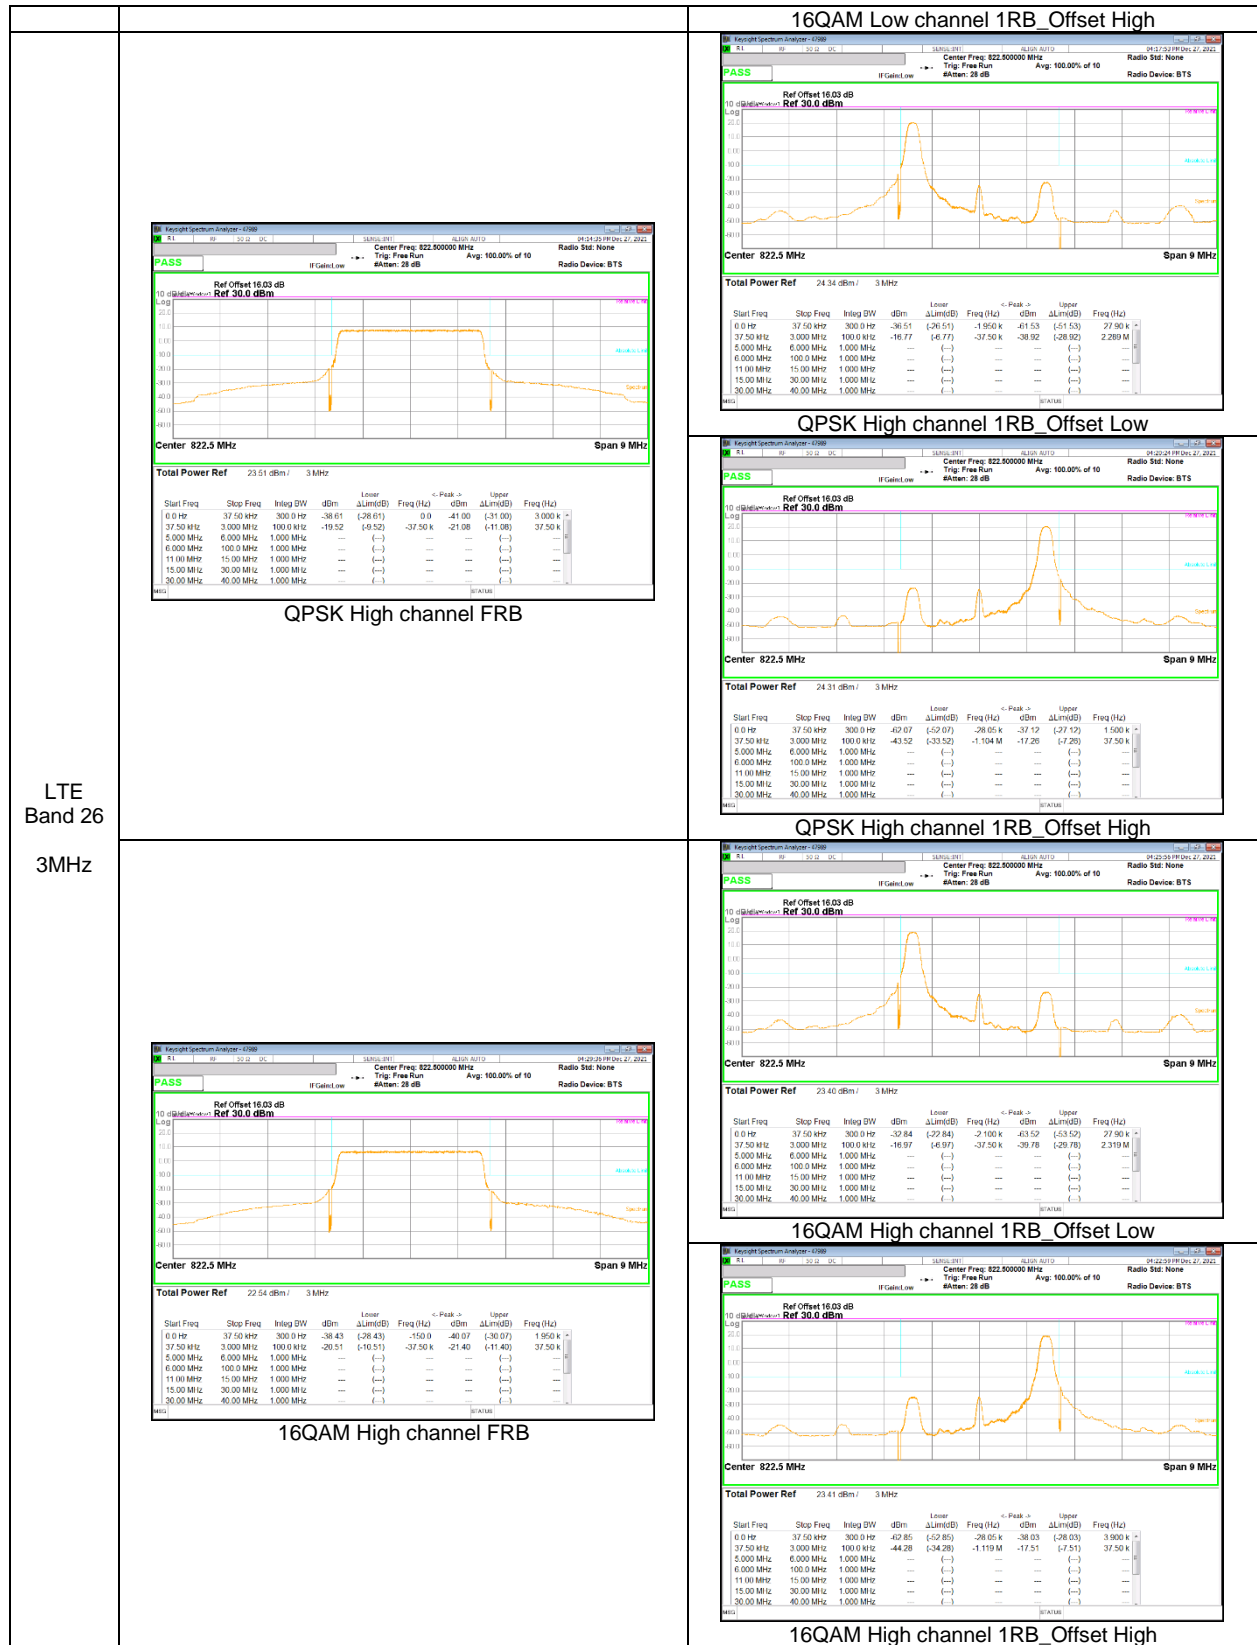

LTE  
 Band 66  
 5MHz

LTE  
 Band 66  
 3MHz

LTE  
 Band 66  
 1.4MHz

### 9.2.2. EMISSION MASK RESULT

#### LTE Band 26 (Part 90)

LTE  
Band 26  
15MHz

LTE  
 Band 26  
 10MHz

LTE  
 Band 26  
 5MHz

LTE  
 Band 26  
 3MHz

LTE  
 Band 26  
 1.4MHz

QPSK High channel FRB

QPSK High channel 1RB\_Offset Low

QPSK High channel 1RB\_Offset High

16QAM High channel 1RB\_Offset Low

16QAM High channel FRB

16QAM High channel 1RB\_Offset High

**LTE Band 26 (Straddle)**

LTE  
 Band 26  
 15MHz