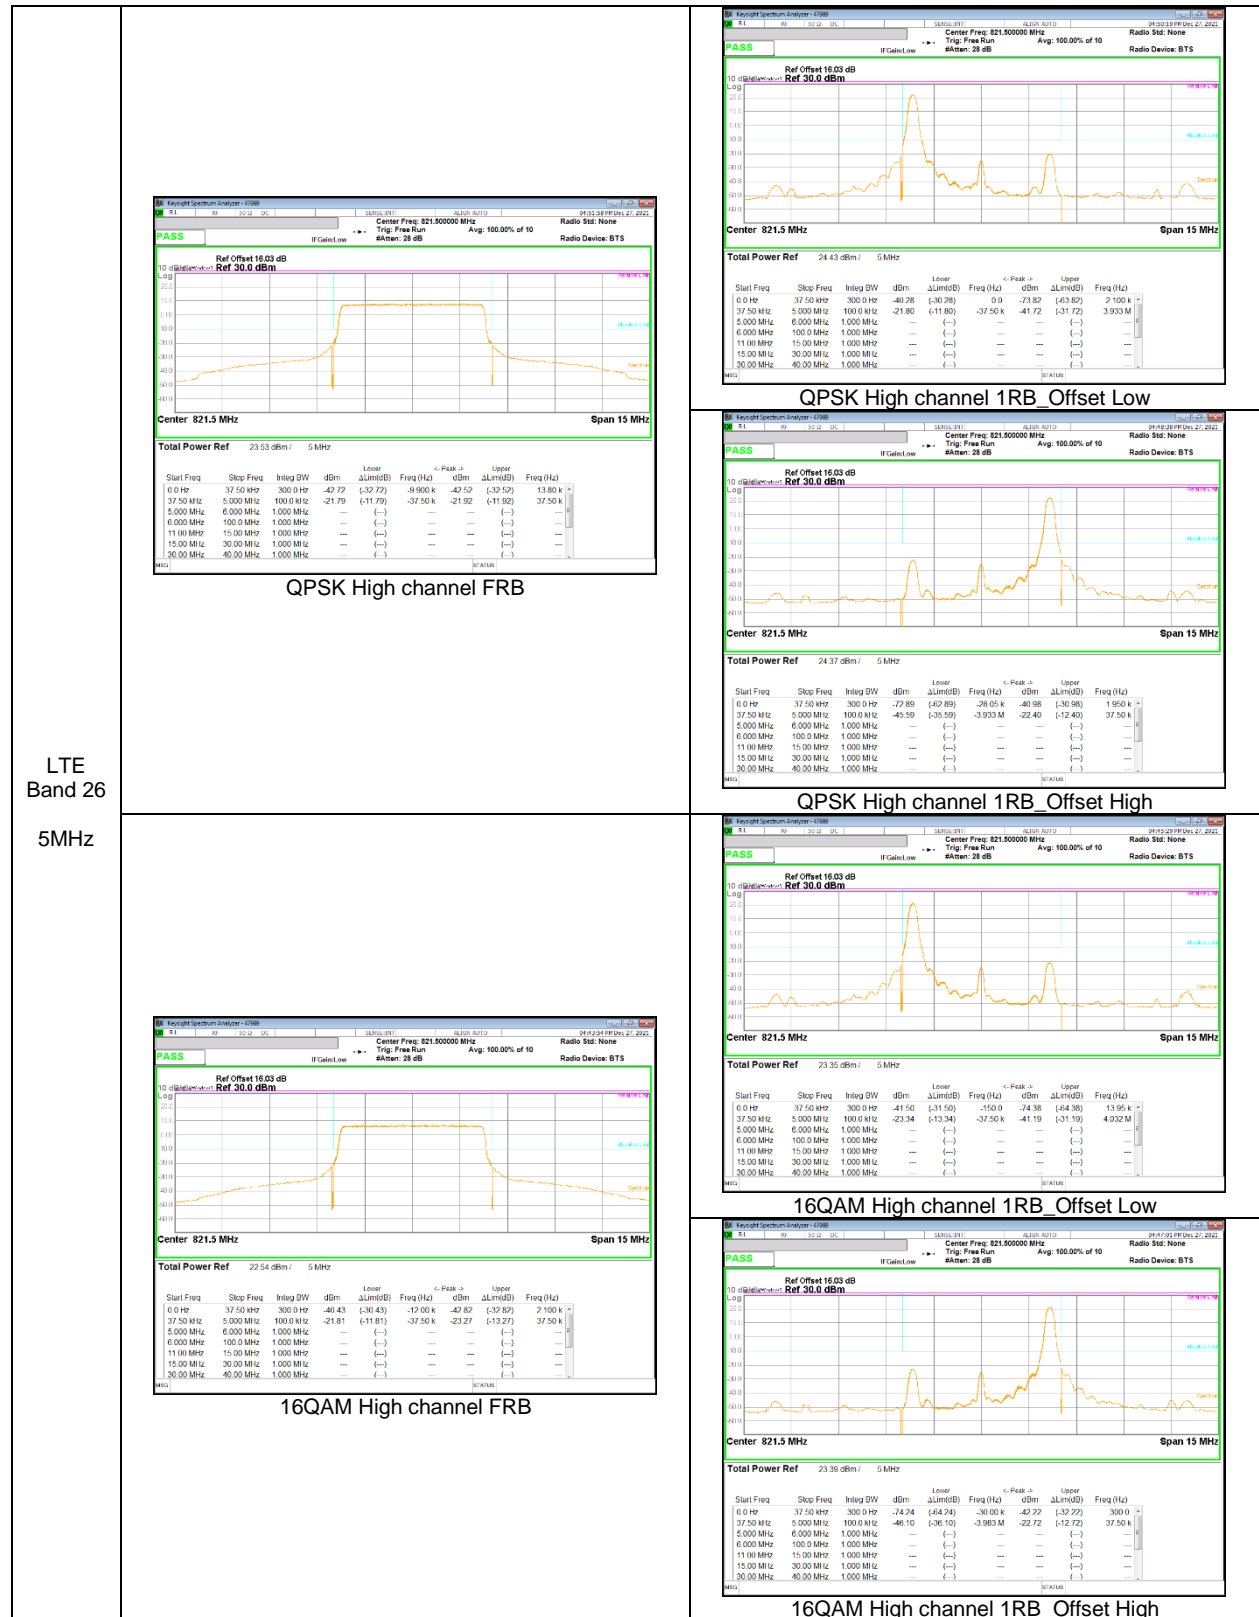

LTE  
 Band 66  
 5MHz

LTE  
 Band 66  
 3MHz

LTE  
 Band 66  
 1.4MHz

### 9.2.2. EMISSION MASK RESULT

#### LTE Band 26 (Part 90)

LTE  
Band 26  
15MHz

LTE  
 Band 26  
 10MHz

LTE  
 Band 26  
 5MHz

LTE  
 Band 26  
 3MHz

LTE  
 Band 26  
 1.4MHz

QPSK High channel FRB

QPSK High channel 1RB\_Offset Low

QPSK High channel 1RB\_Offset High

16QAM High channel 1RB\_Offset Low

16QAM High channel FRB

16QAM High channel 1RB\_Offset High

**LTE Band 26 (Straddle)**

LTE  
 Band 26  
 15MHz