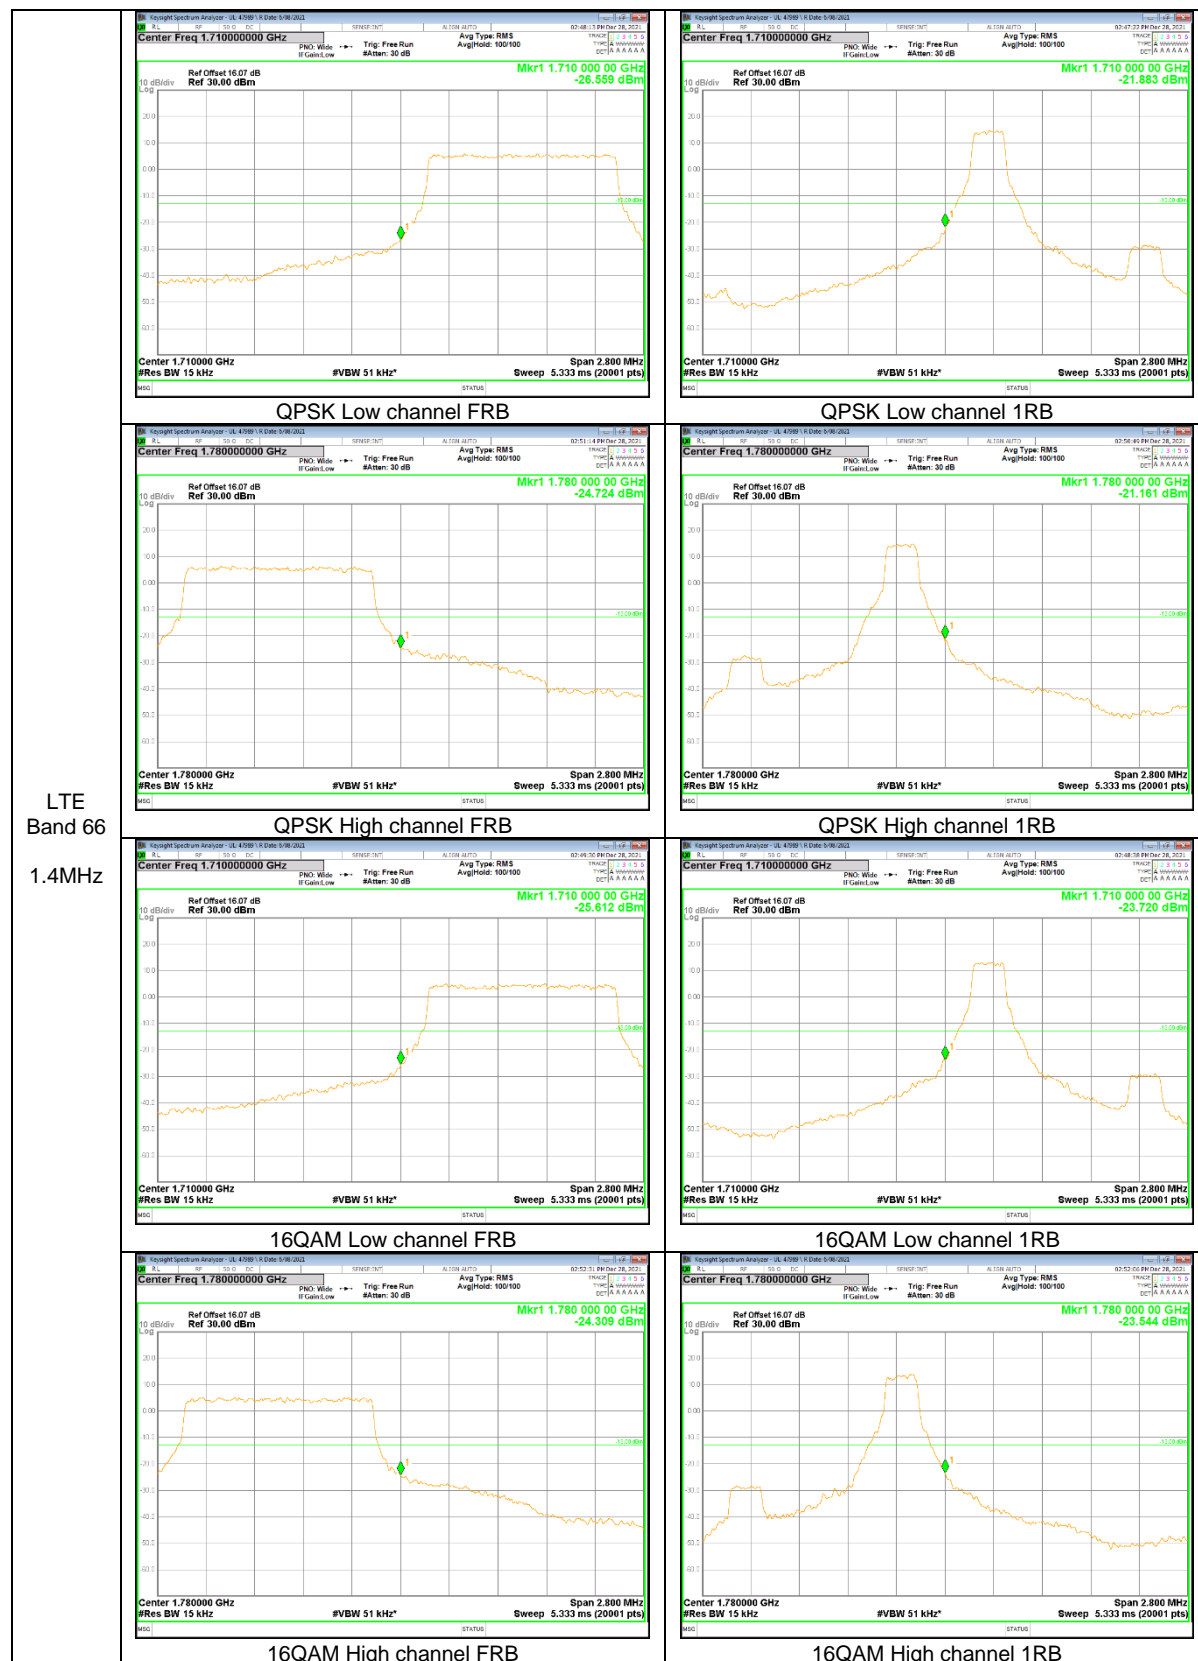

LTE  
 Band 66  
 5MHz

LTE  
 Band 66  
 3MHz

LTE  
 Band 66  
 1.4MHz

### 9.2.2. EMISSION MASK RESULT

#### LTE Band 26 (Part 90)

LTE  
Band 26  
15MHz

LTE  
 Band 26  
 10MHz

LTE  
 Band 26  
 5MHz

LTE  
 Band 26  
 3MHz

LTE  
 Band 26  
 1.4MHz

QPSK High channel FRB

QPSK High channel 1RB\_Offset Low

QPSK High channel 1RB\_Offset High

16QAM High channel 1RB\_Offset Low

16QAM High channel FRB

16QAM High channel 1RB\_Offset High

**LTE Band 26 (Straddle)**

LTE  
 Band 26  
 15MHz