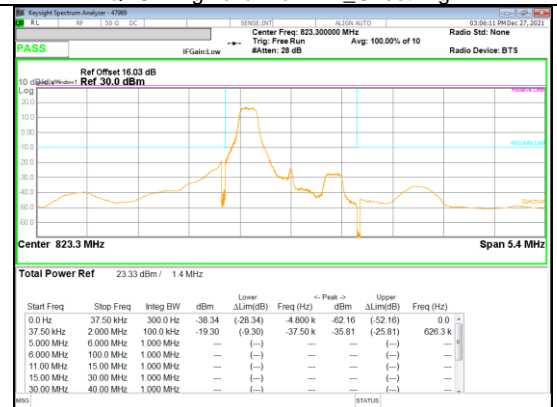

#### LTE Band 26 (Part 90)

LTE  
Band 26  
15MHz

LTE  
 Band 26  
 10MHz

LTE  
 Band 26  
 5MHz

LTE  
 Band 26  
 3MHz

LTE  
 Band 26  
 1.4MHz

QPSK High channel FRB

QPSK High channel 1RB\_Offset Low

QPSK High channel 1RB\_Offset High

16QAM High channel 1RB\_Offset Low

16QAM High channel FRB

16QAM High channel 1RB\_Offset High

**LTE Band 26 (Straddle)**

LTE  
 Band 26  
 15MHz