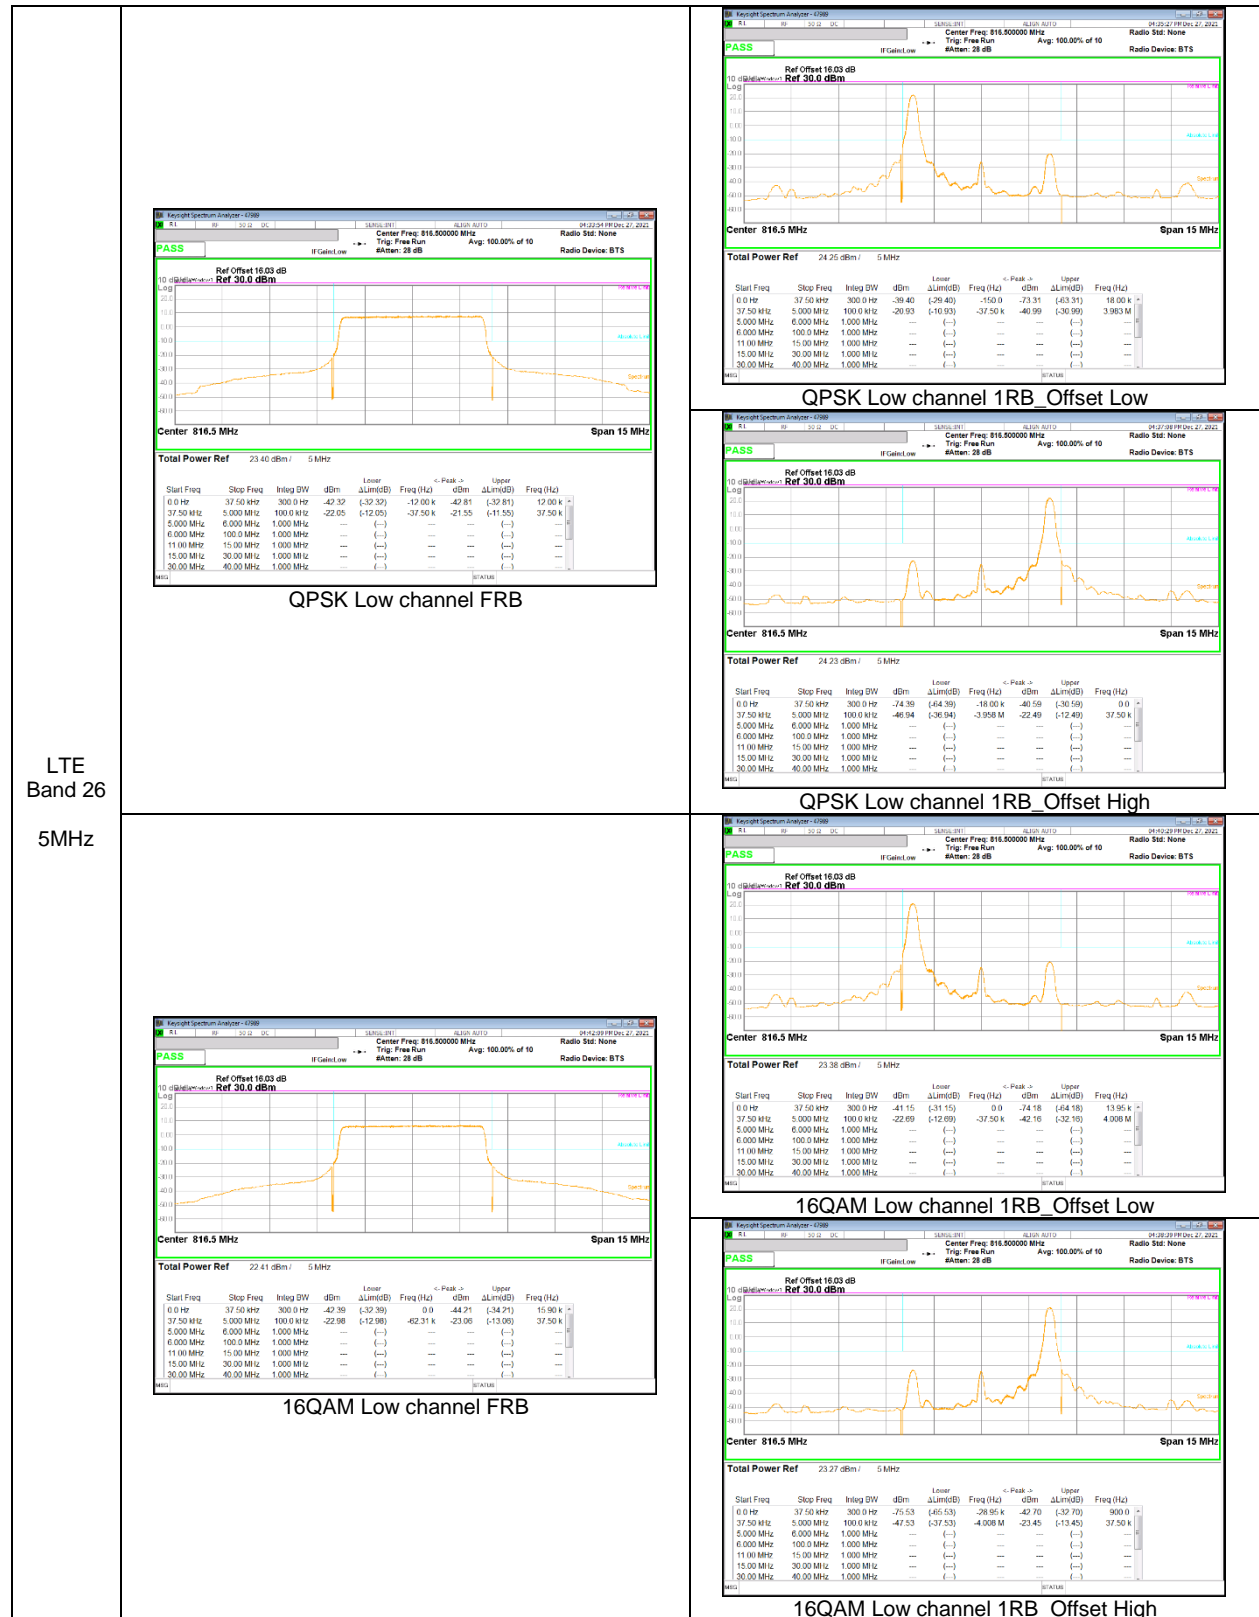

LTE  
 Band 66  
 5MHz

LTE  
 Band 66  
 3MHz

LTE  
 Band 66  
 1.4MHz

### 9.2.2. EMISSION MASK RESULT

#### LTE Band 26 (Part 90)

LTE  
Band 26  
15MHz

LTE  
 Band 26  
 10MHz

LTE  
 Band 26  
 5MHz

LTE  
 Band 26  
 3MHz

LTE  
 Band 26  
 1.4MHz

QPSK High channel FRB

QPSK High channel 1RB\_Offset Low

QPSK High channel 1RB\_Offset High

16QAM High channel 1RB\_Offset Low

16QAM High channel FRB

16QAM High channel 1RB\_Offset High

**LTE Band 26 (Straddle)**

LTE  
 Band 26  
 15MHz