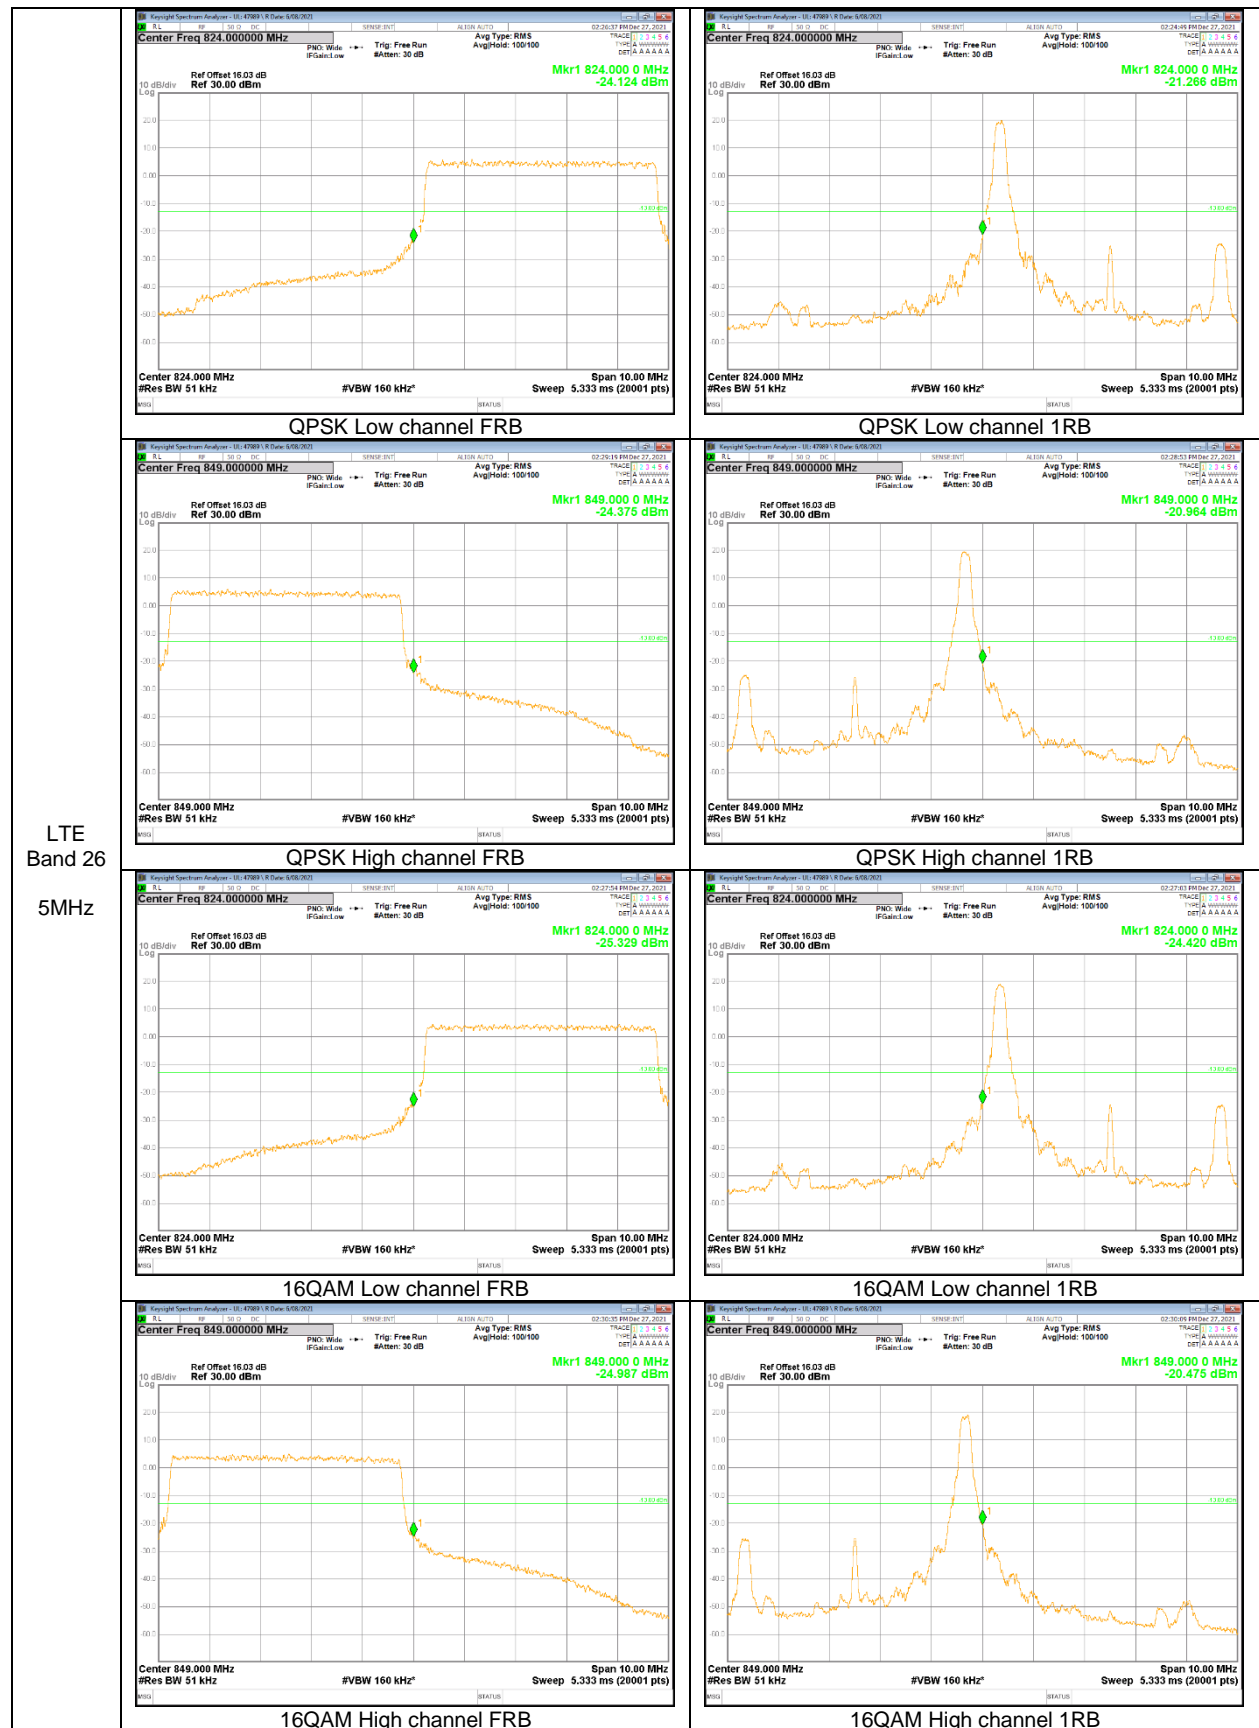

LTE Band 12

LTE
 Band 12
 10MHz

LTE
 Band 12
 5MHz

LTE
 Band 12
 3MHz

LTE
 Band 12
 1.4MHz

LTE Band 13

LTE
Band 13
10MHz

LTE
 Band 13
 10MHz

LTE
 Band 13
 5MHz

LTE Band 26 (Part 22)

LTE
 Band 26
 5MHz

LTE
Band 26
3MHz

LTE Band 66

LTE
Band 66
20MHz

LTE
Band 66
10MHz