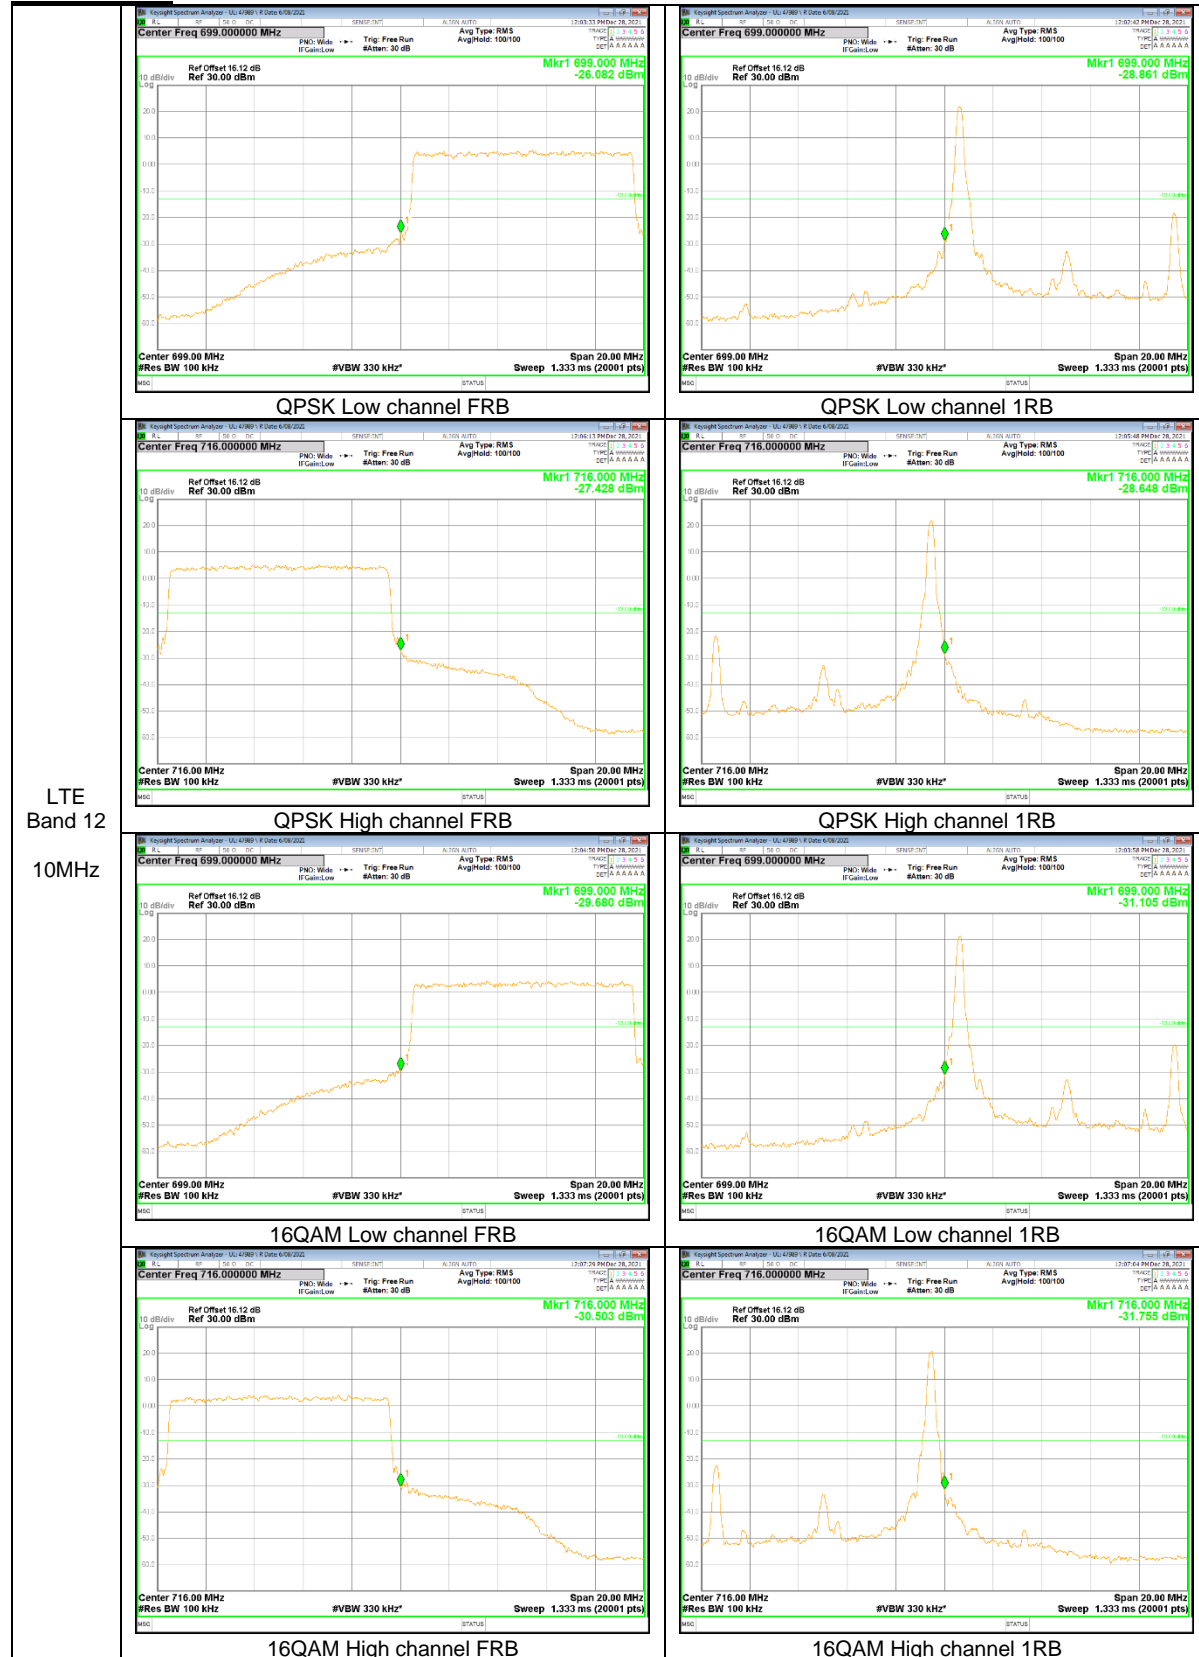

LTE Band 12

LTE
 Band 12
 10MHz

LTE
 Band 12
 5MHz

LTE
 Band 12
 3MHz

LTE
 Band 12
 1.4MHz

LTE Band 13

LTE
Band 13
10MHz

LTE
 Band 13
 10MHz

LTE
 Band 13
 5MHz

LTE Band 26 (Part 22)

LTE
 Band 26
 5MHz

LTE
Band 26
3MHz

LTE Band 66

LTE
Band 66
20MHz

LTE
Band 66
10MHz