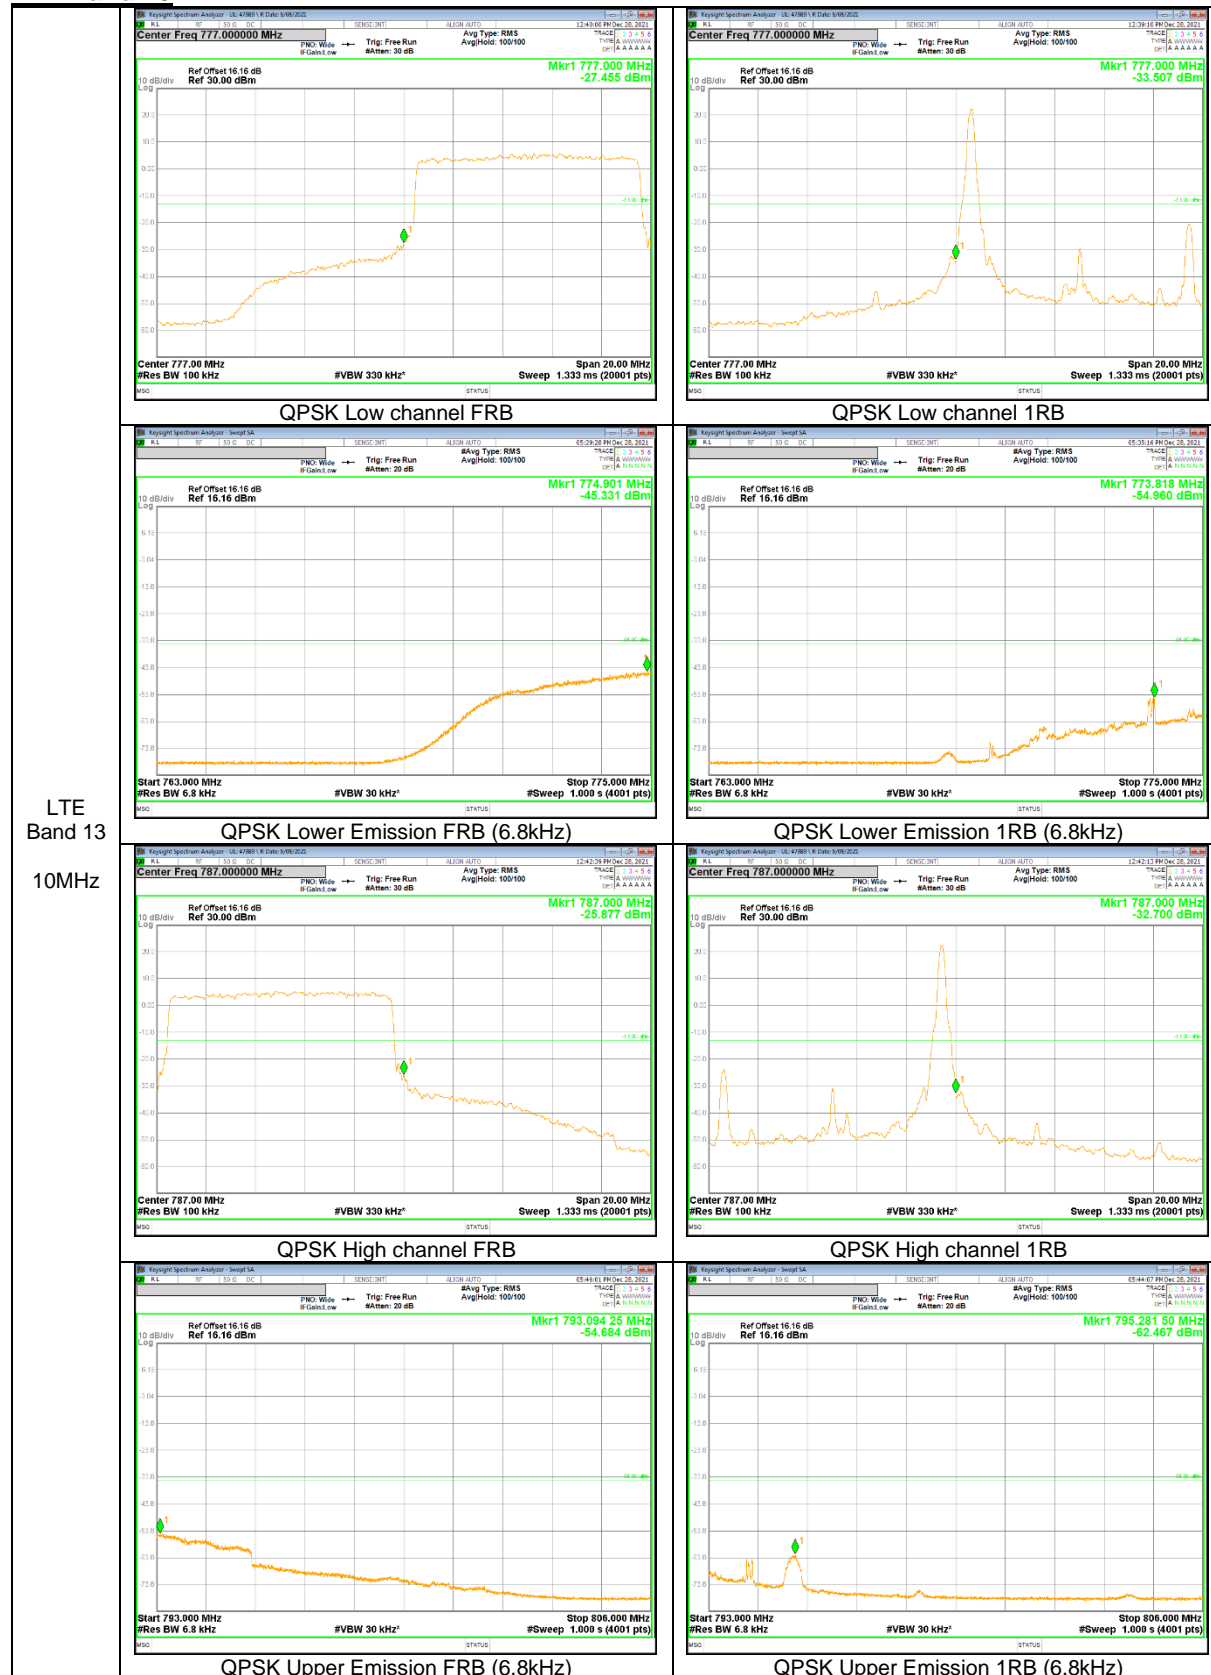

LTE Band 12

LTE
 Band 12
 10MHz

LTE
 Band 12
 5MHz

LTE
 Band 12
 3MHz

LTE
 Band 12
 1.4MHz

LTE Band 13

LTE
Band 13
10MHz

LTE
 Band 13
 10MHz

LTE
 Band 13
 5MHz

LTE Band 26 (Part 22)

LTE
 Band 26
 5MHz

LTE
Band 26
3MHz

LTE Band 66

LTE
Band 66
20MHz

LTE
Band 66
10MHz