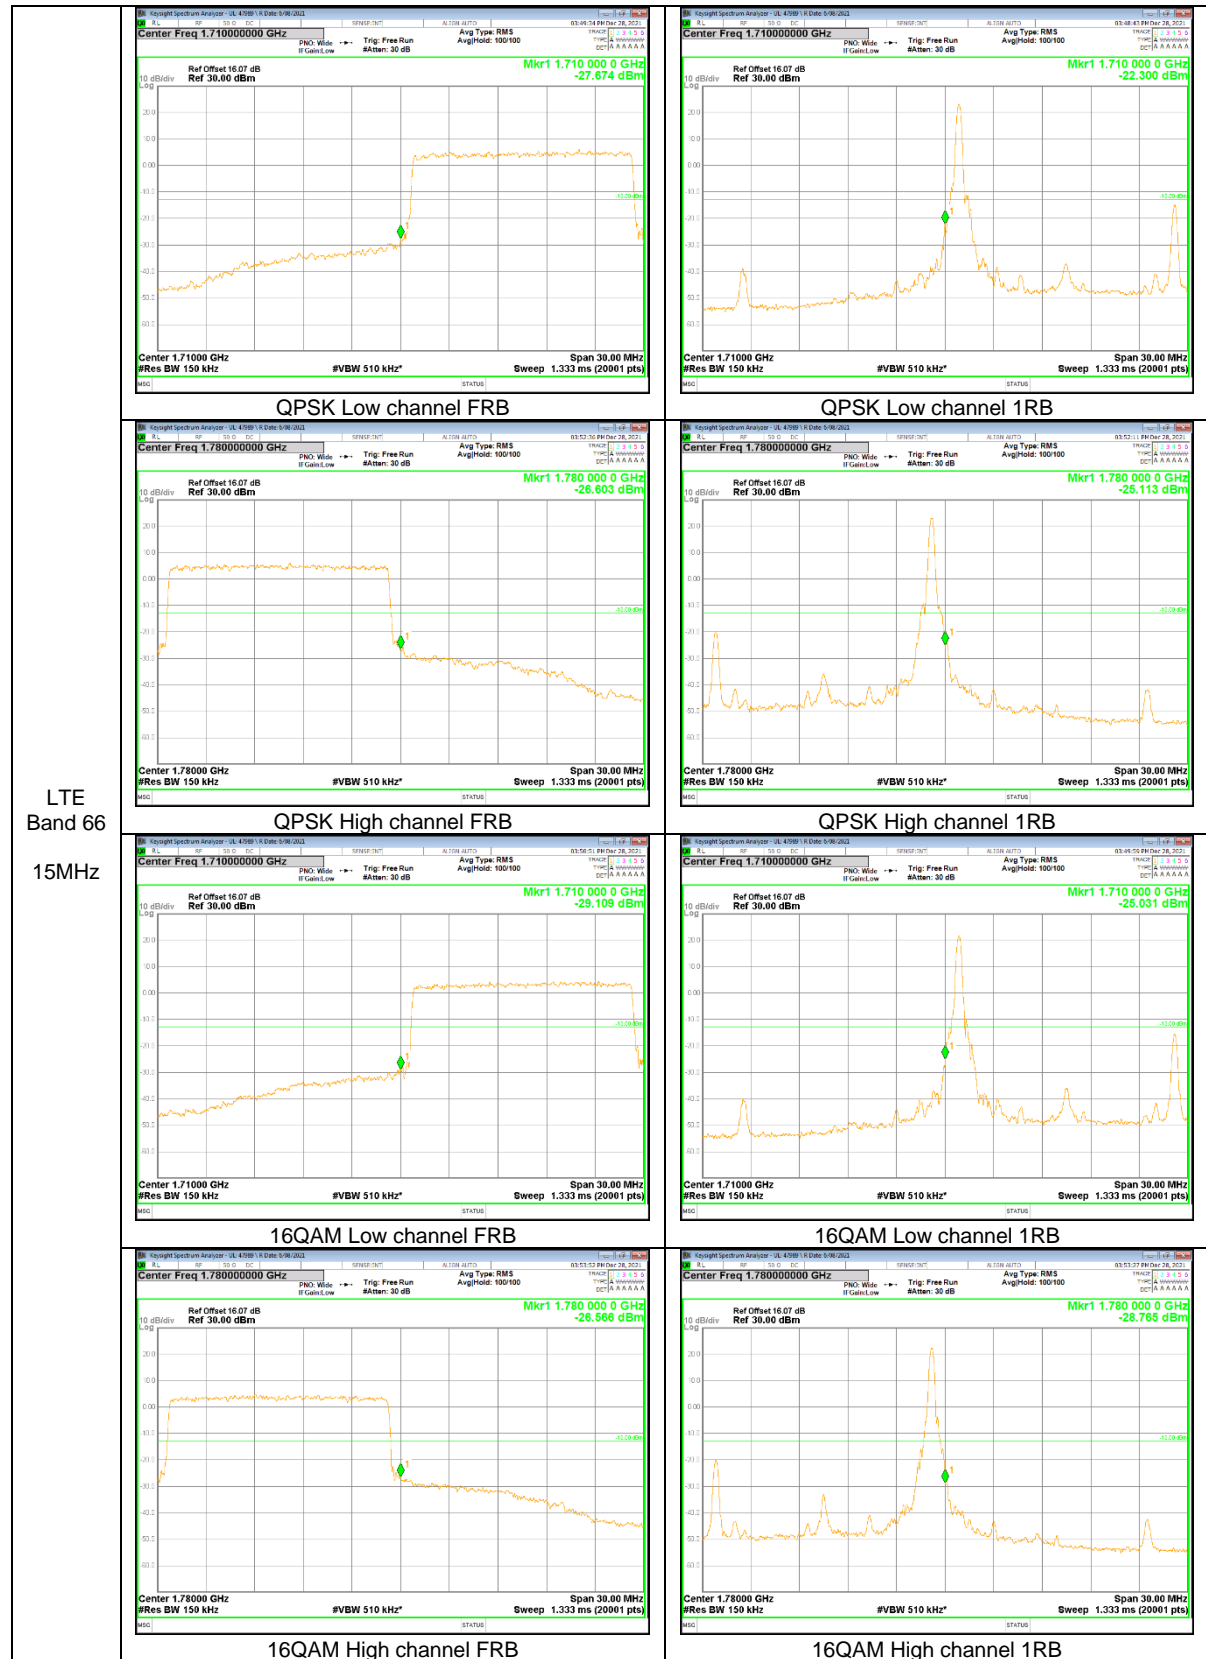

LTE Band 12

LTE
 Band 12
 10MHz

LTE
 Band 12
 5MHz

LTE
 Band 12
 3MHz

LTE
 Band 12
 1.4MHz

LTE Band 13

LTE
Band 13
10MHz

LTE
 Band 13
 10MHz

LTE
 Band 13
 5MHz

LTE Band 26 (Part 22)

LTE
 Band 26
 5MHz

LTE
Band 26
3MHz

LTE Band 66

LTE
Band 66
20MHz

LTE
Band 66
10MHz