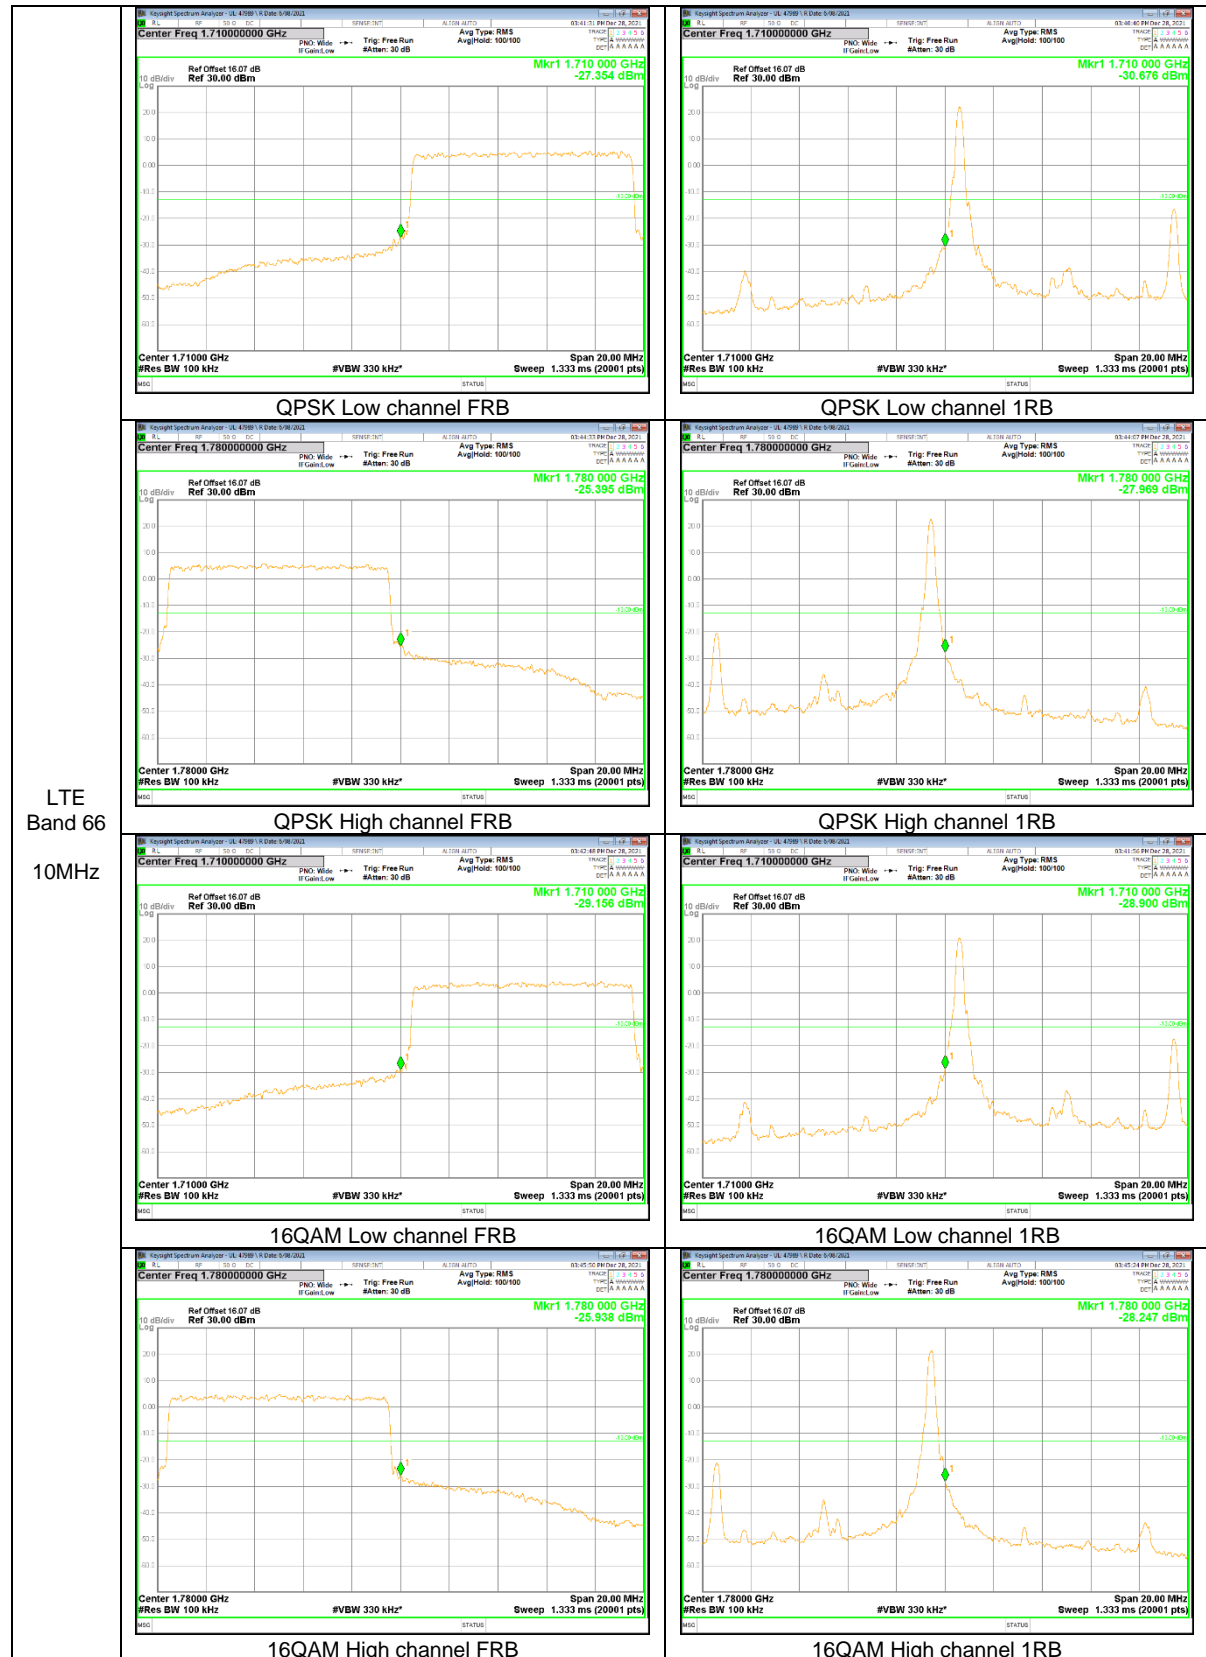

LTE Band 12

LTE
 Band 12
 10MHz

LTE
 Band 12
 5MHz

LTE
 Band 12
 3MHz

LTE
 Band 12
 1.4MHz

LTE Band 13

LTE
Band 13
10MHz

LTE
 Band 13
 10MHz

LTE
 Band 13
 5MHz

LTE Band 26 (Part 22)

LTE
 Band 26
 5MHz

LTE
Band 26
3MHz

LTE Band 66

LTE
Band 66
20MHz

LTE
Band 66
10MHz