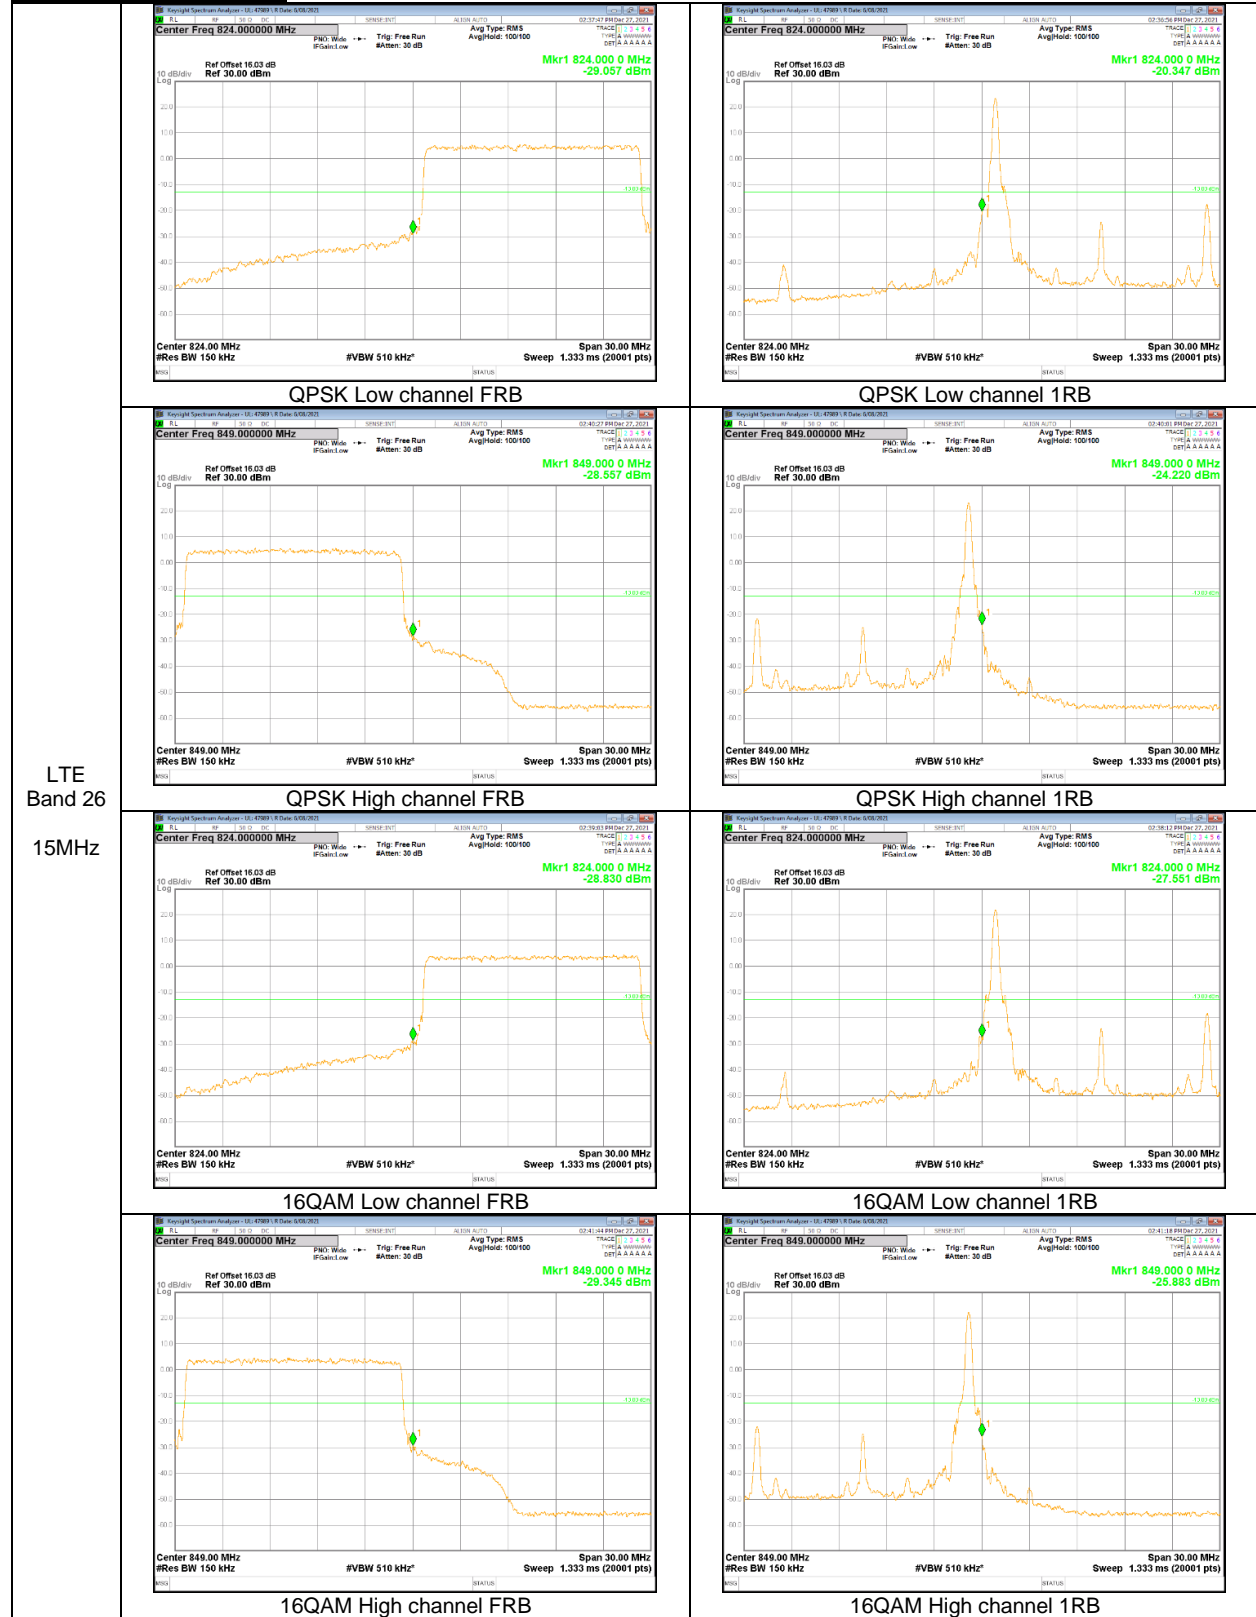

LTE Band 12

LTE
 Band 12
 10MHz

LTE
 Band 12
 5MHz

LTE
 Band 12
 3MHz

LTE
 Band 12
 1.4MHz

LTE Band 13

LTE
Band 13
10MHz

LTE
 Band 13
 10MHz

LTE
 Band 13
 5MHz

LTE Band 26 (Part 22)

LTE
 Band 26
 5MHz

LTE
Band 26
3MHz

LTE Band 66

LTE
Band 66
20MHz

LTE
Band 66
10MHz