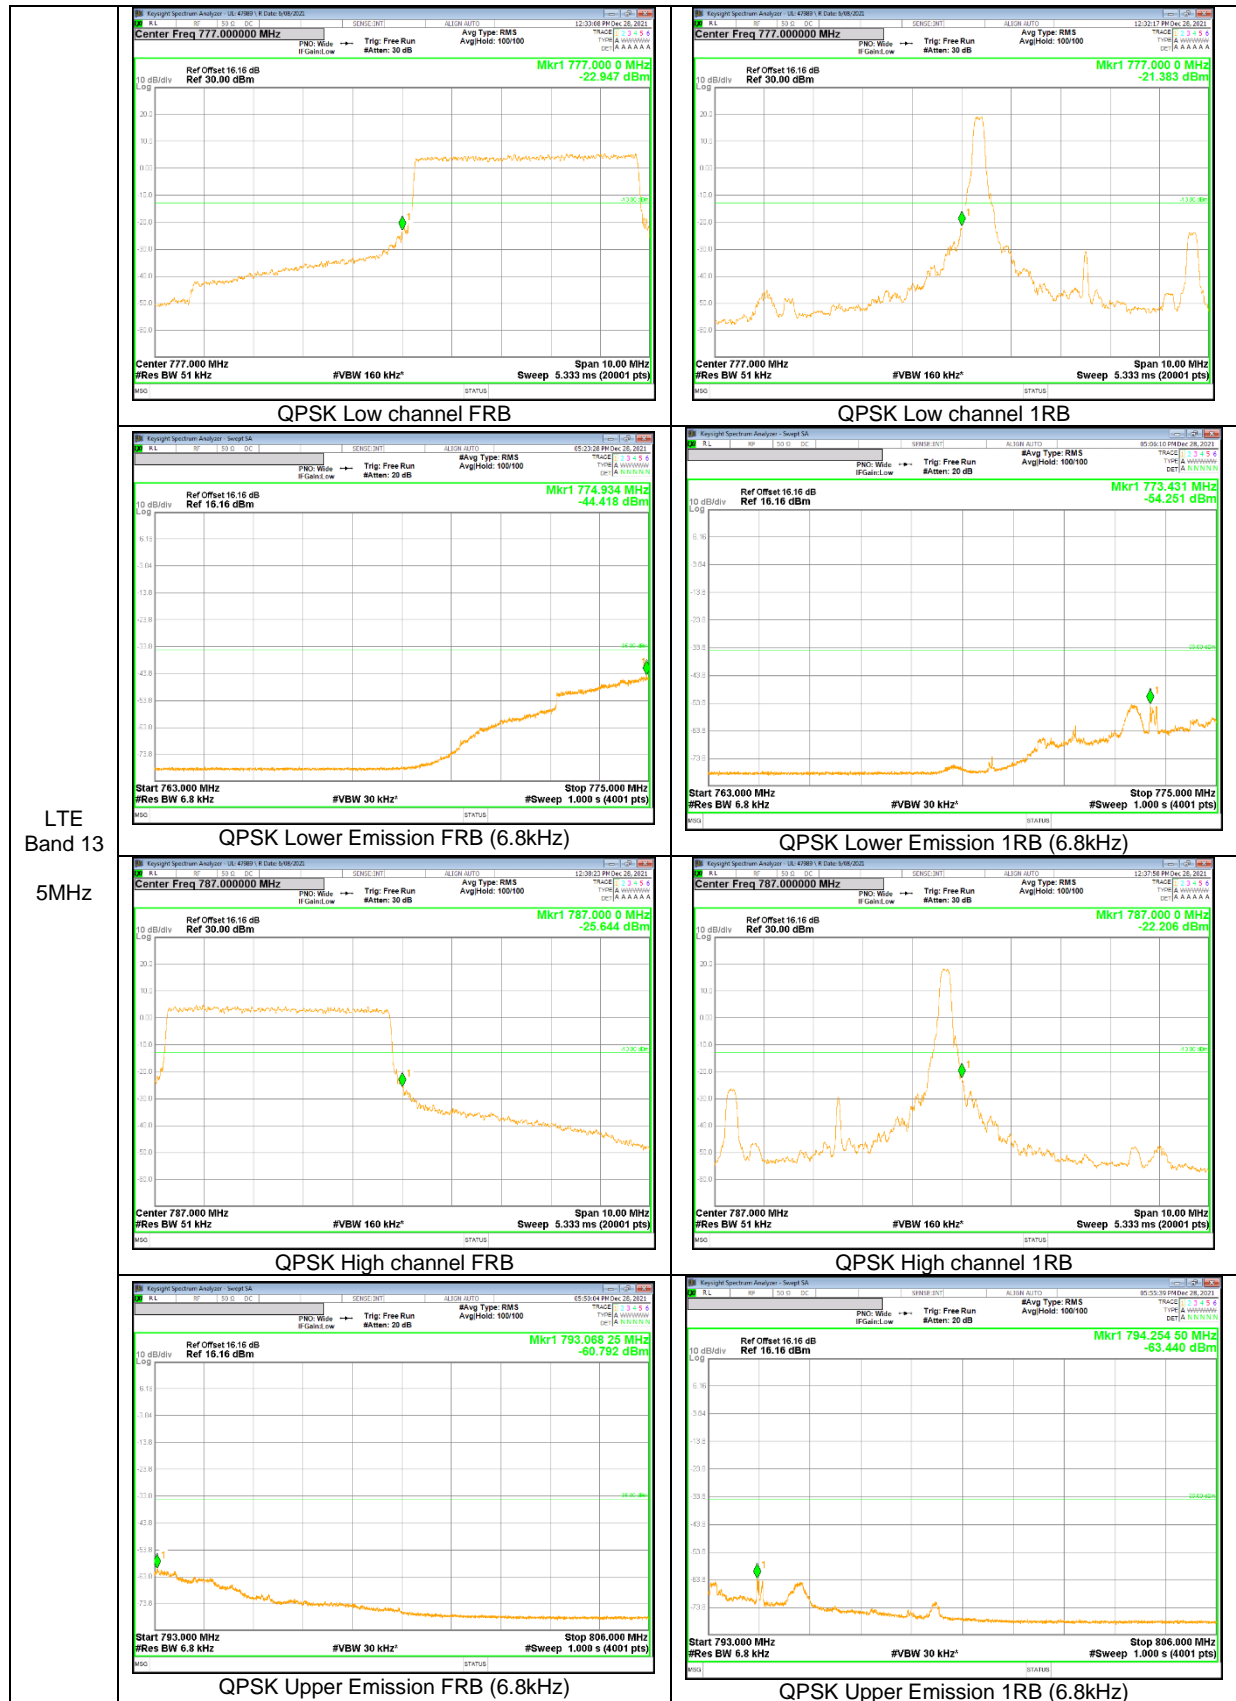

LTE Band 12

LTE
 Band 12
 10MHz

LTE
 Band 12
 5MHz

LTE
 Band 12
 3MHz

LTE
 Band 12
 1.4MHz

LTE Band 13

LTE
Band 13
10MHz

LTE
 Band 13
 10MHz

LTE
 Band 13
 5MHz

LTE Band 26 (Part 22)

LTE
 Band 26
 5MHz

LTE
Band 26
3MHz

LTE Band 66

LTE
Band 66
20MHz

LTE
Band 66
10MHz