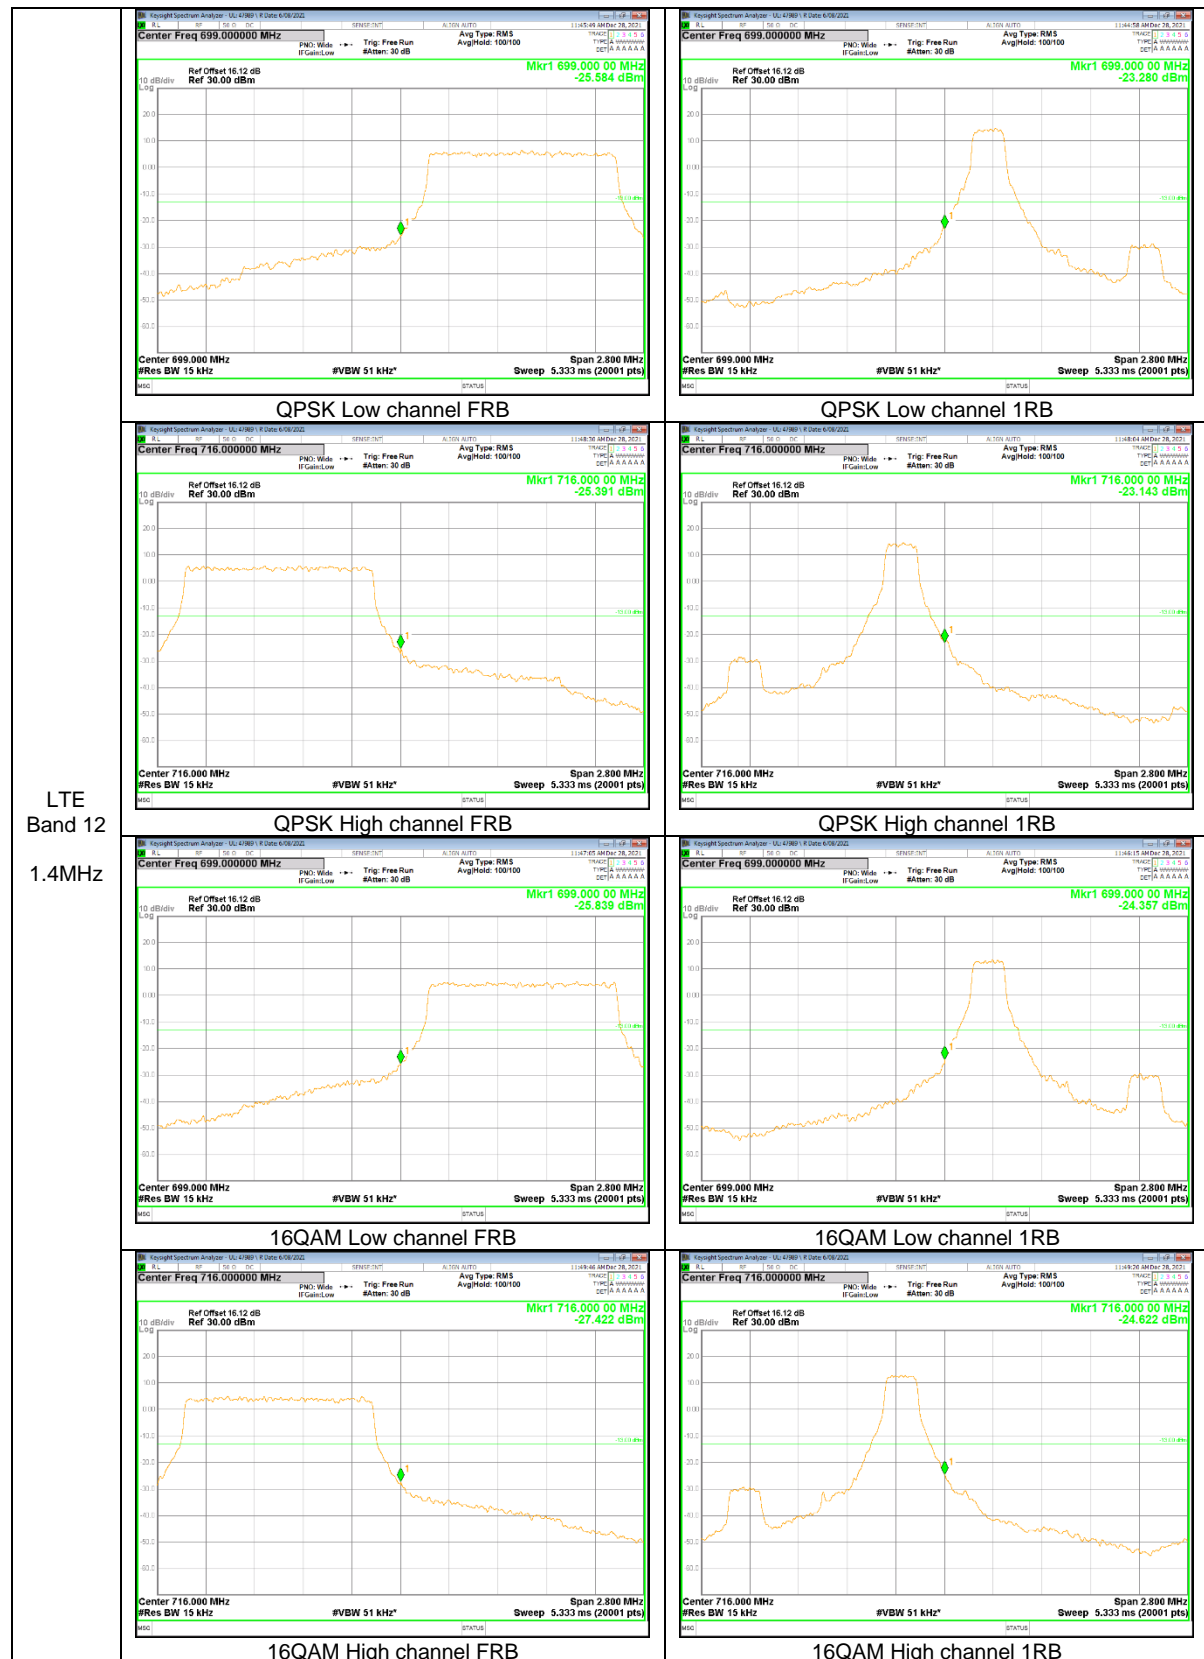

LTE Band 12

LTE
 Band 12
 10MHz

LTE
 Band 12
 5MHz

LTE
 Band 12
 3MHz

LTE
 Band 12
 1.4MHz

LTE Band 13

LTE
Band 13
10MHz

LTE
 Band 13
 10MHz

LTE
 Band 13
 5MHz

LTE Band 26 (Part 22)

LTE
 Band 26
 5MHz

LTE
Band 26
3MHz

LTE Band 66

LTE
Band 66
20MHz

LTE
Band 66
10MHz