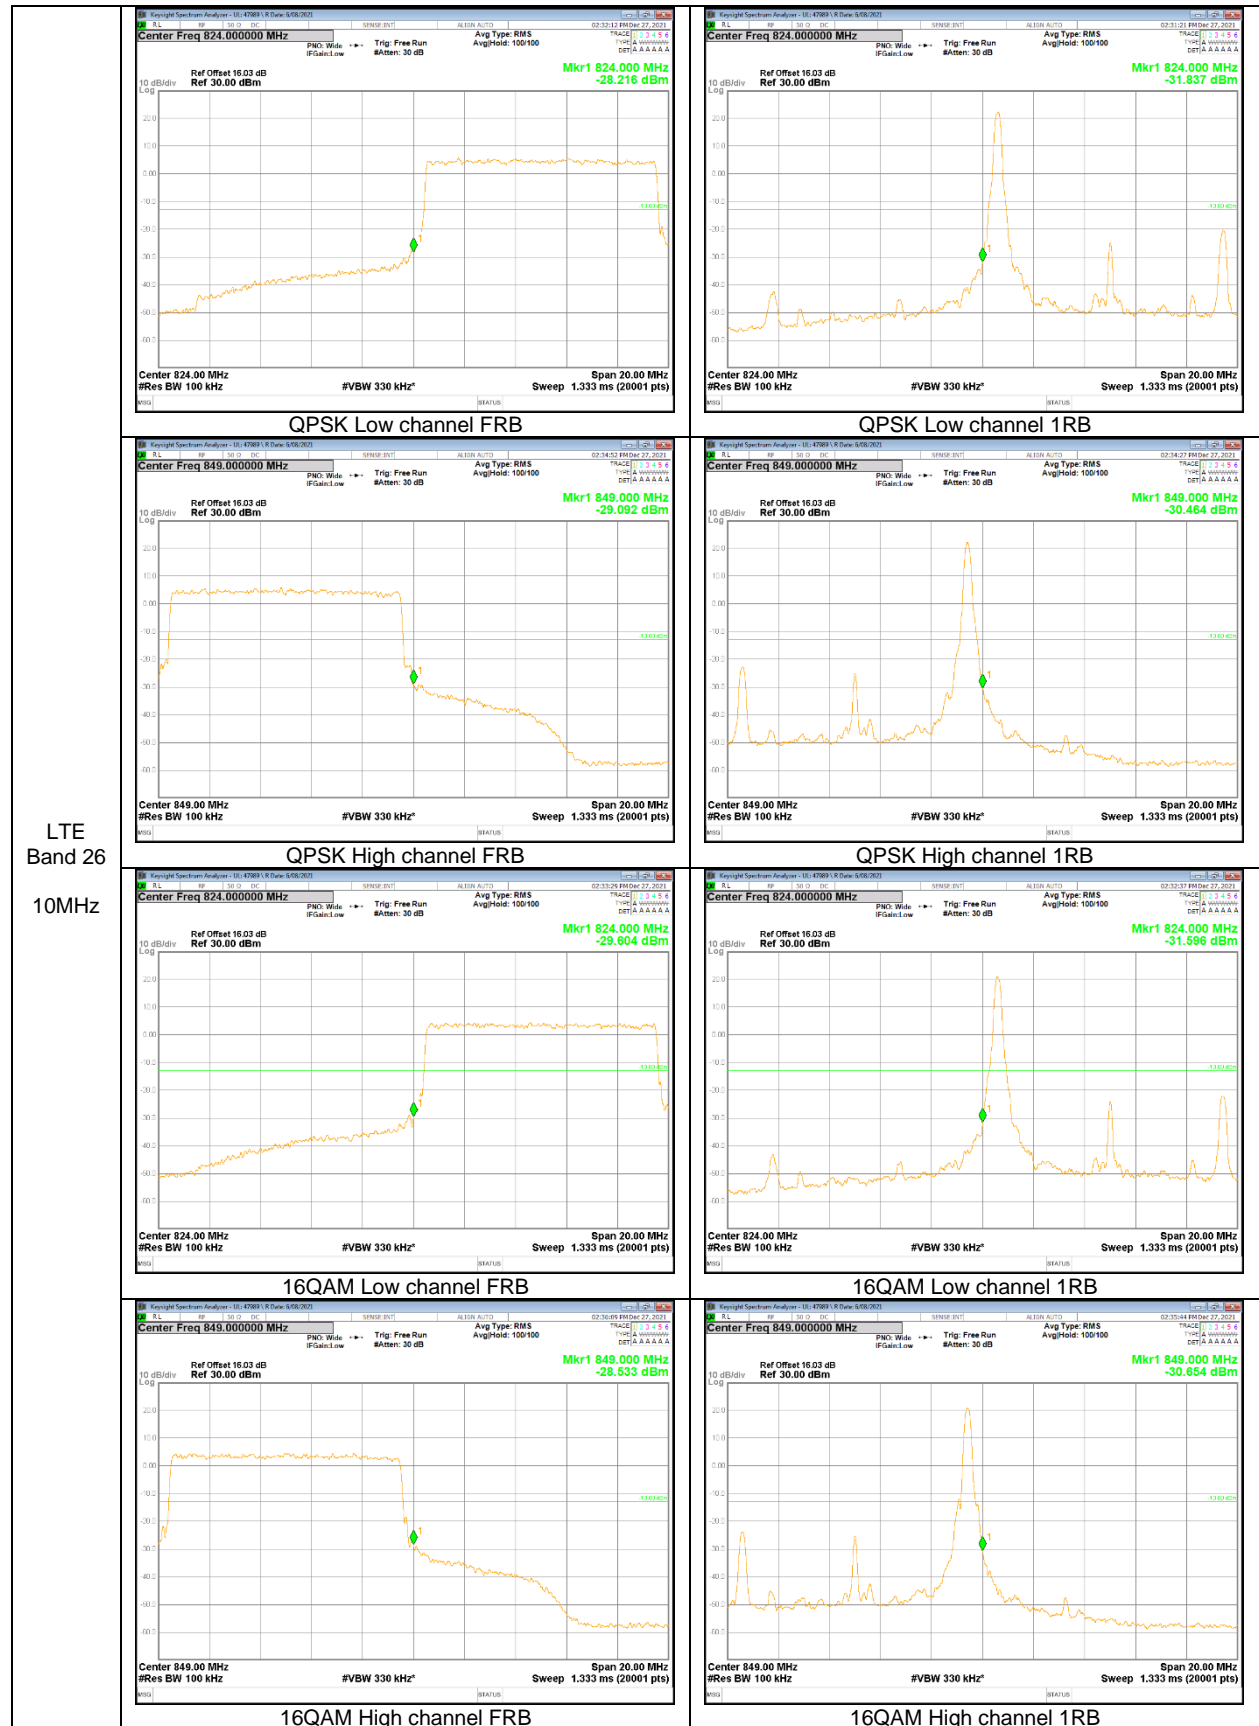

LTE Band 12

LTE
 Band 12
 10MHz

LTE
 Band 12
 5MHz

LTE
 Band 12
 3MHz

LTE
 Band 12
 1.4MHz

LTE Band 13

LTE
Band 13
10MHz

LTE
 Band 13
 10MHz

LTE
 Band 13
 5MHz

LTE Band 26 (Part 22)

LTE
 Band 26
 5MHz

LTE
Band 26
3MHz

LTE Band 66

LTE
Band 66
20MHz

LTE
Band 66
10MHz