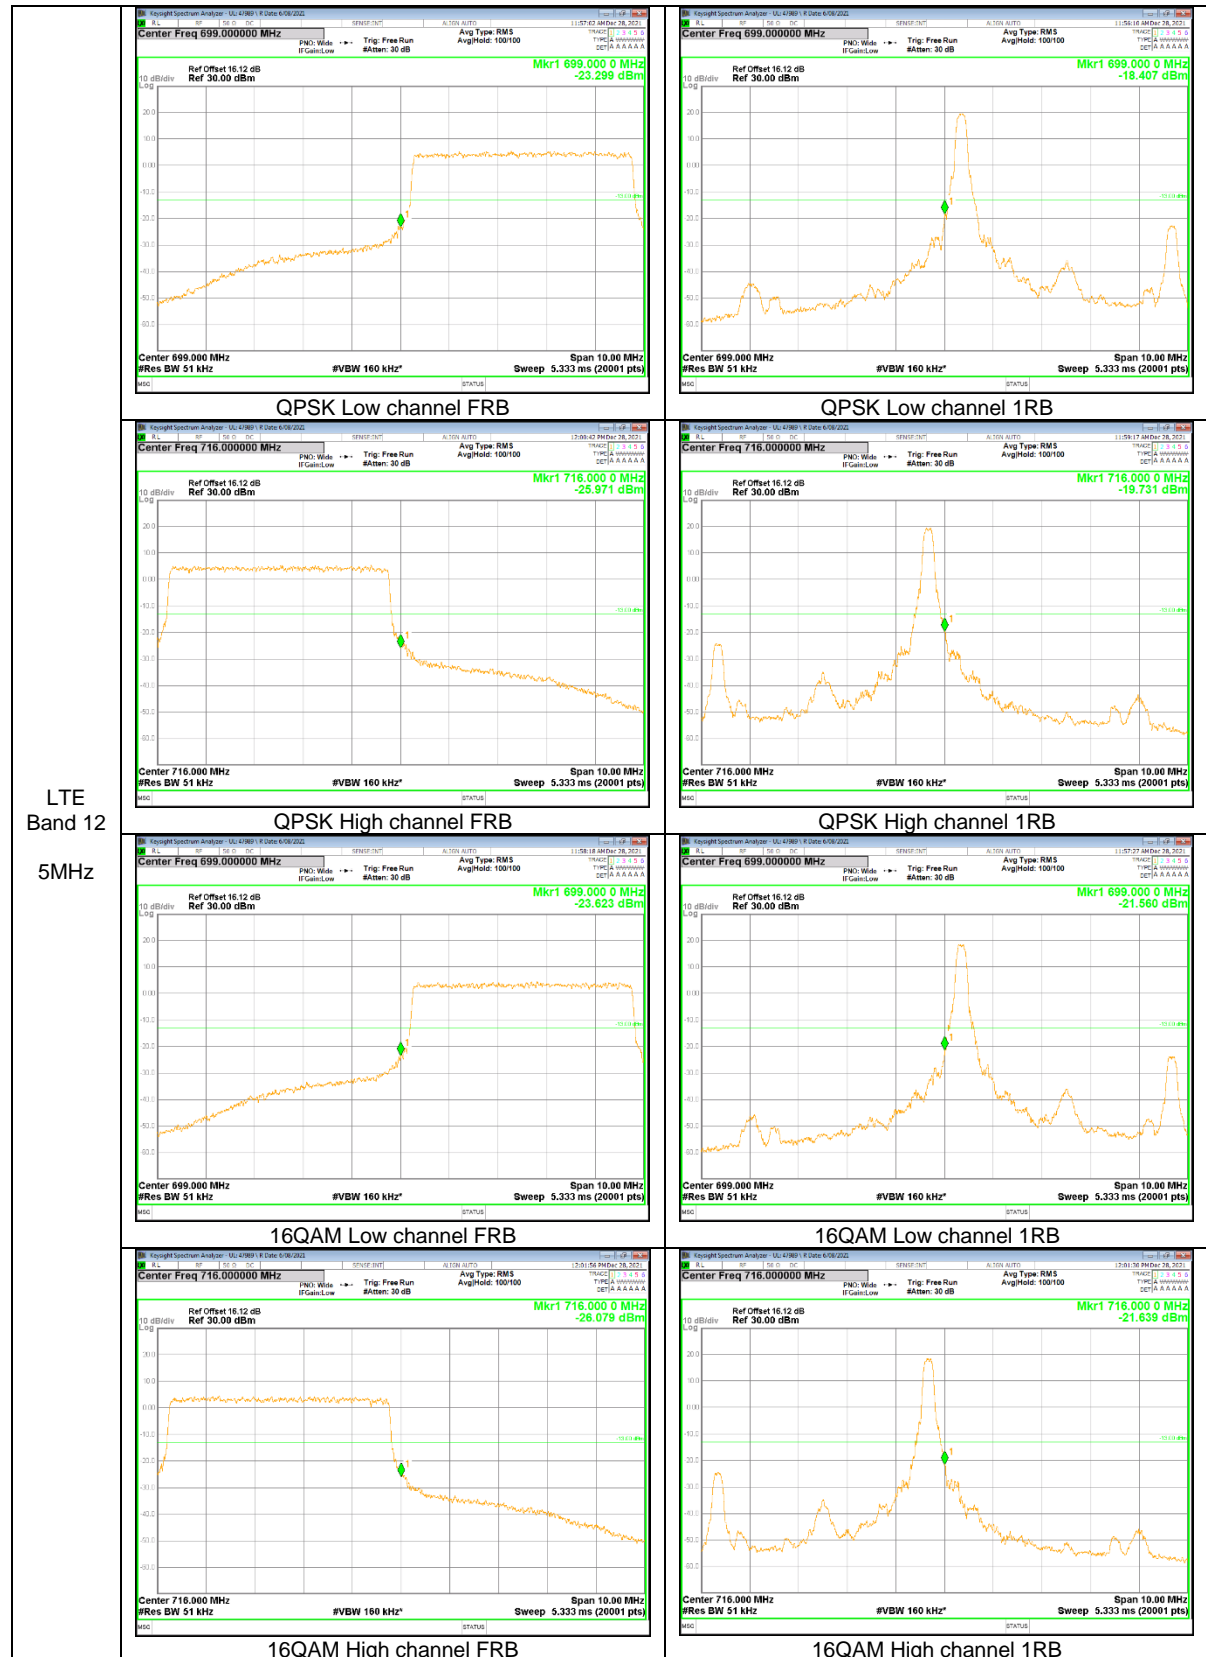

LTE Band 12

LTE
 Band 12
 10MHz

LTE
 Band 12
 5MHz

LTE
 Band 12
 3MHz

LTE
 Band 12
 1.4MHz

LTE Band 13

LTE
Band 13
10MHz

LTE
 Band 13
 10MHz

LTE
 Band 13
 5MHz

LTE Band 26 (Part 22)

LTE
 Band 26
 5MHz

LTE
Band 26
3MHz

LTE Band 66

LTE
Band 66
20MHz

LTE
Band 66
10MHz