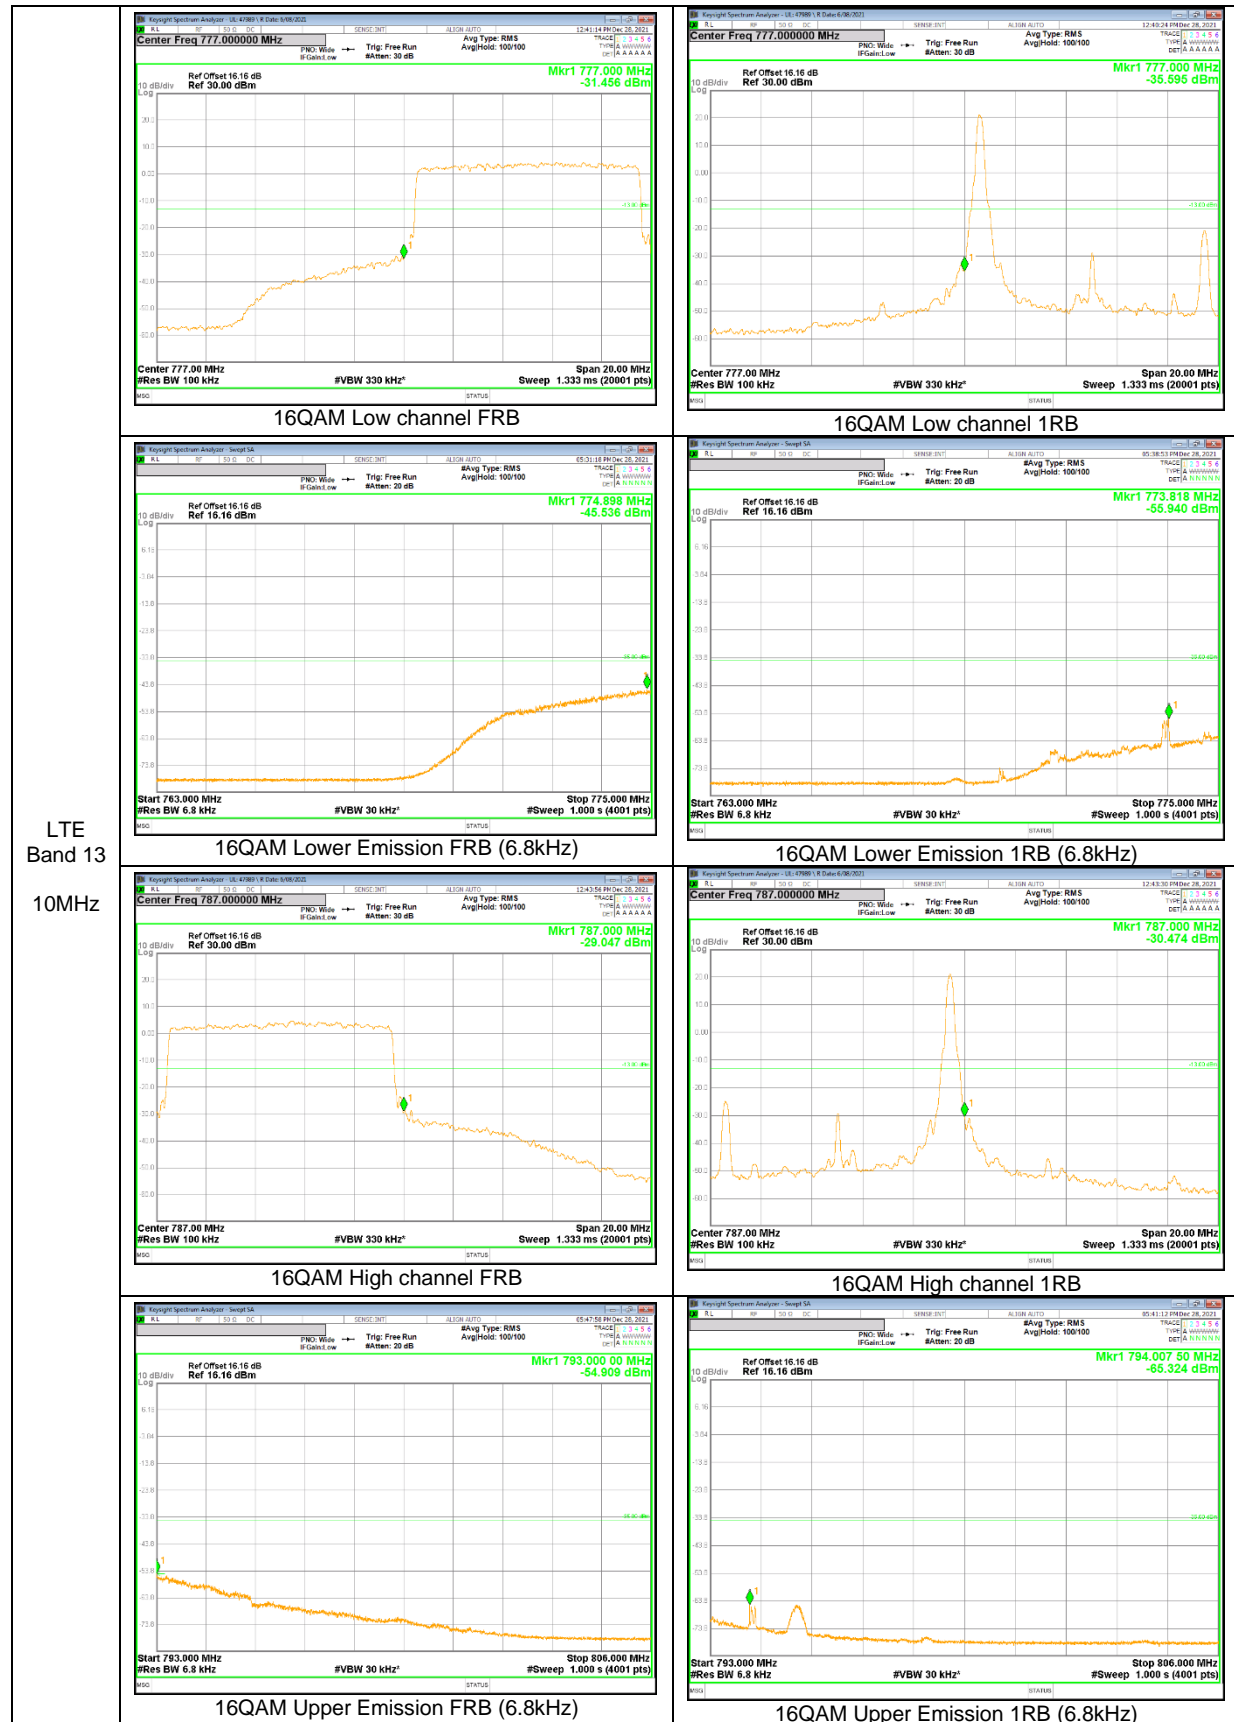

LTE Band 12

LTE
 Band 12
 10MHz

LTE
 Band 12
 5MHz

LTE
 Band 12
 3MHz

LTE
 Band 12
 1.4MHz

LTE Band 13

LTE
Band 13
10MHz

LTE
 Band 13
 10MHz

LTE
 Band 13
 5MHz

LTE Band 26 (Part 22)

LTE
 Band 26
 5MHz

LTE
Band 26
3MHz

LTE Band 66

LTE
Band 66
20MHz

LTE
Band 66
10MHz