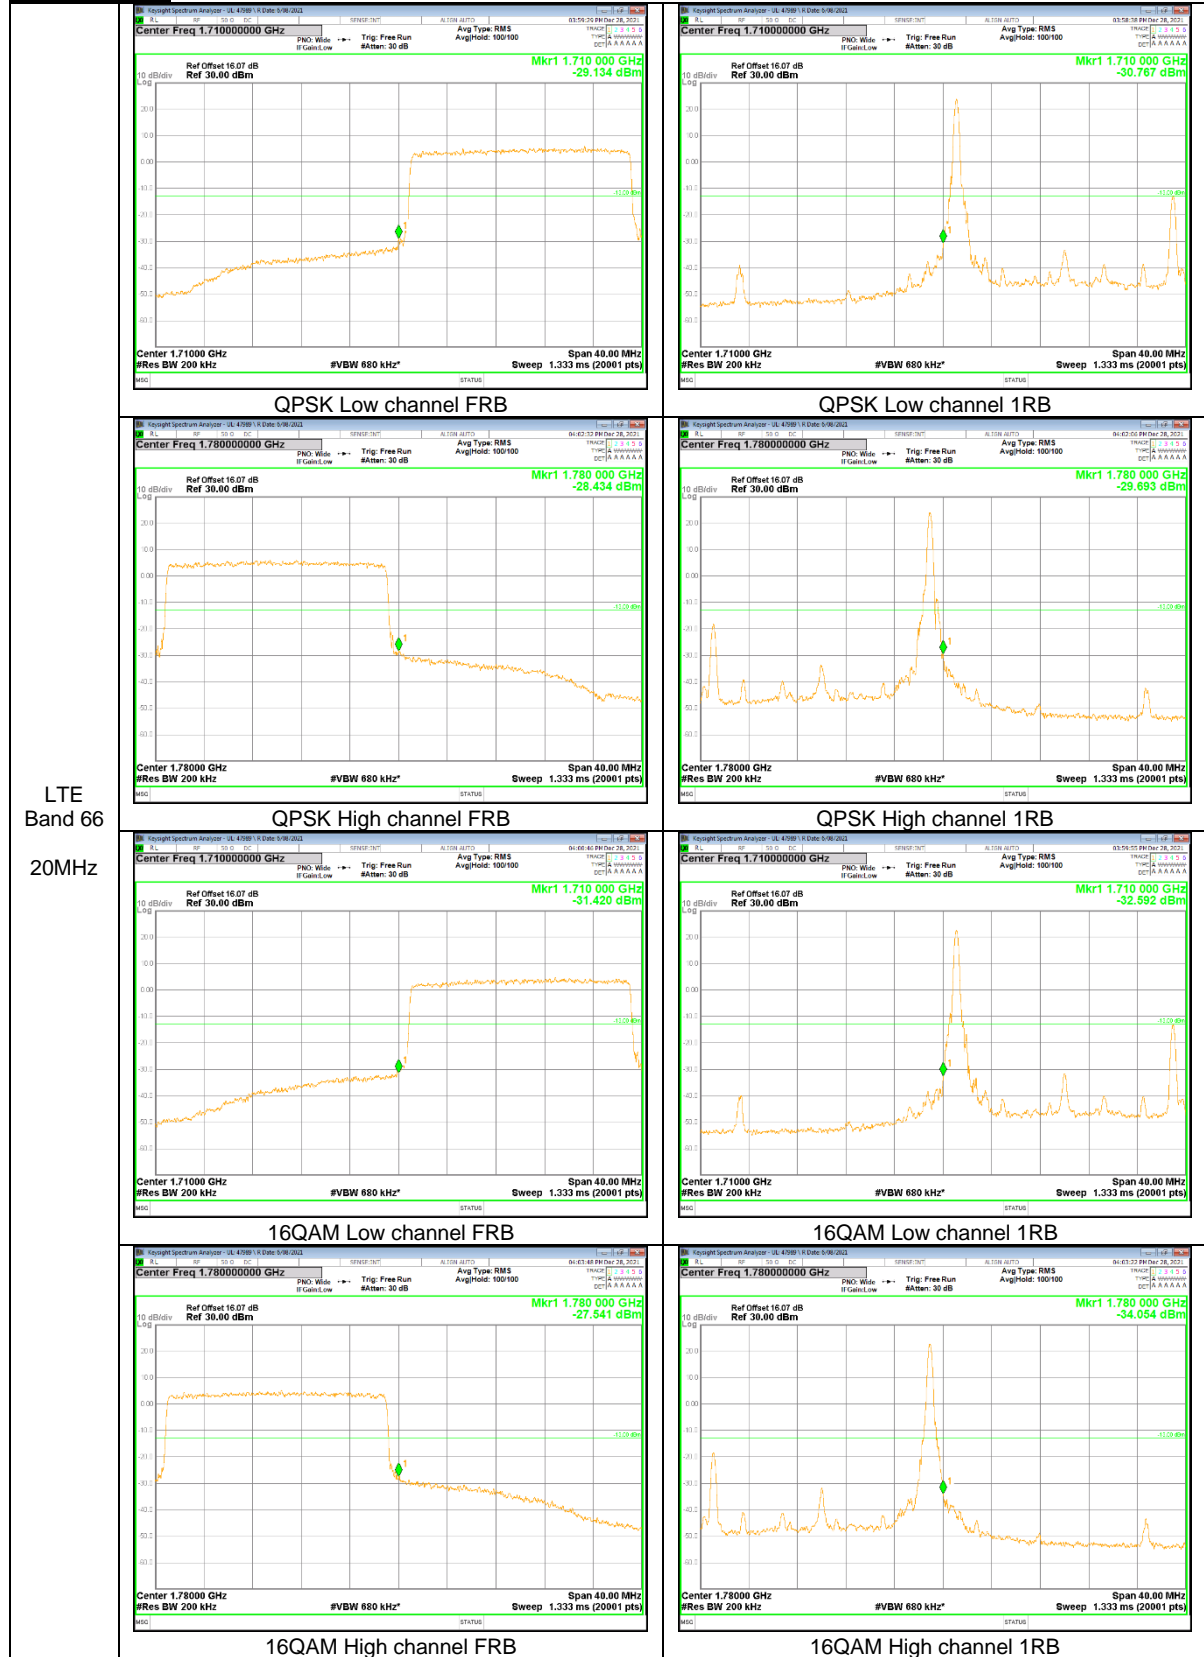

LTE Band 12

LTE
 Band 12
 10MHz

LTE
 Band 12
 5MHz

LTE
 Band 12
 3MHz

LTE
 Band 12
 1.4MHz

LTE Band 13

LTE
Band 13
10MHz

LTE
 Band 13
 10MHz

LTE
 Band 13
 5MHz

LTE Band 26 (Part 22)

LTE
 Band 26
 5MHz

LTE
Band 26
3MHz

LTE Band 66

LTE
Band 66
20MHz

LTE
Band 66
10MHz