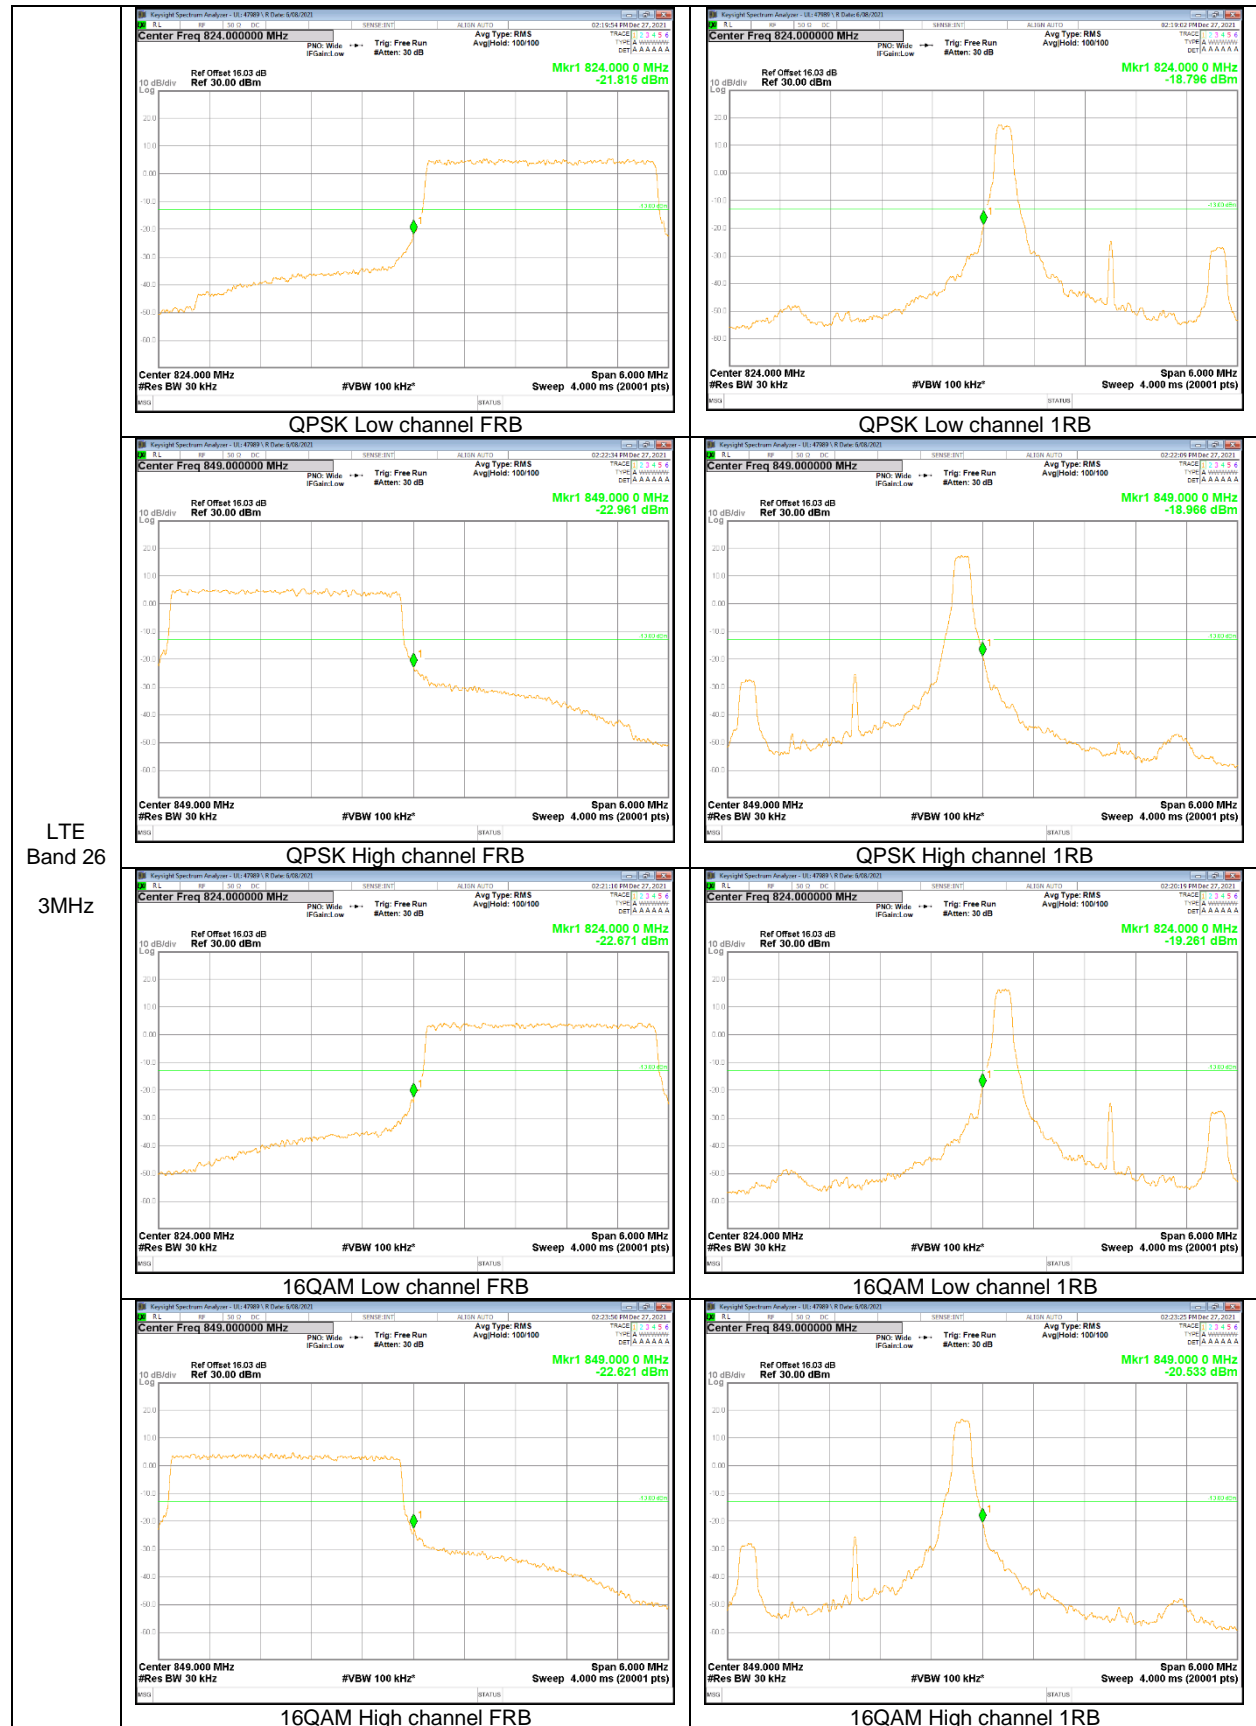

LTE Band 12

LTE
 Band 12
 10MHz

LTE
 Band 12
 5MHz

LTE
 Band 12
 3MHz

LTE
 Band 12
 1.4MHz

LTE Band 13

LTE
Band 13
10MHz

LTE
 Band 13
 10MHz

LTE
 Band 13
 5MHz

LTE Band 26 (Part 22)

LTE
 Band 26
 5MHz

LTE
Band 26
3MHz

LTE Band 66

LTE
Band 66
20MHz

LTE
Band 66
10MHz