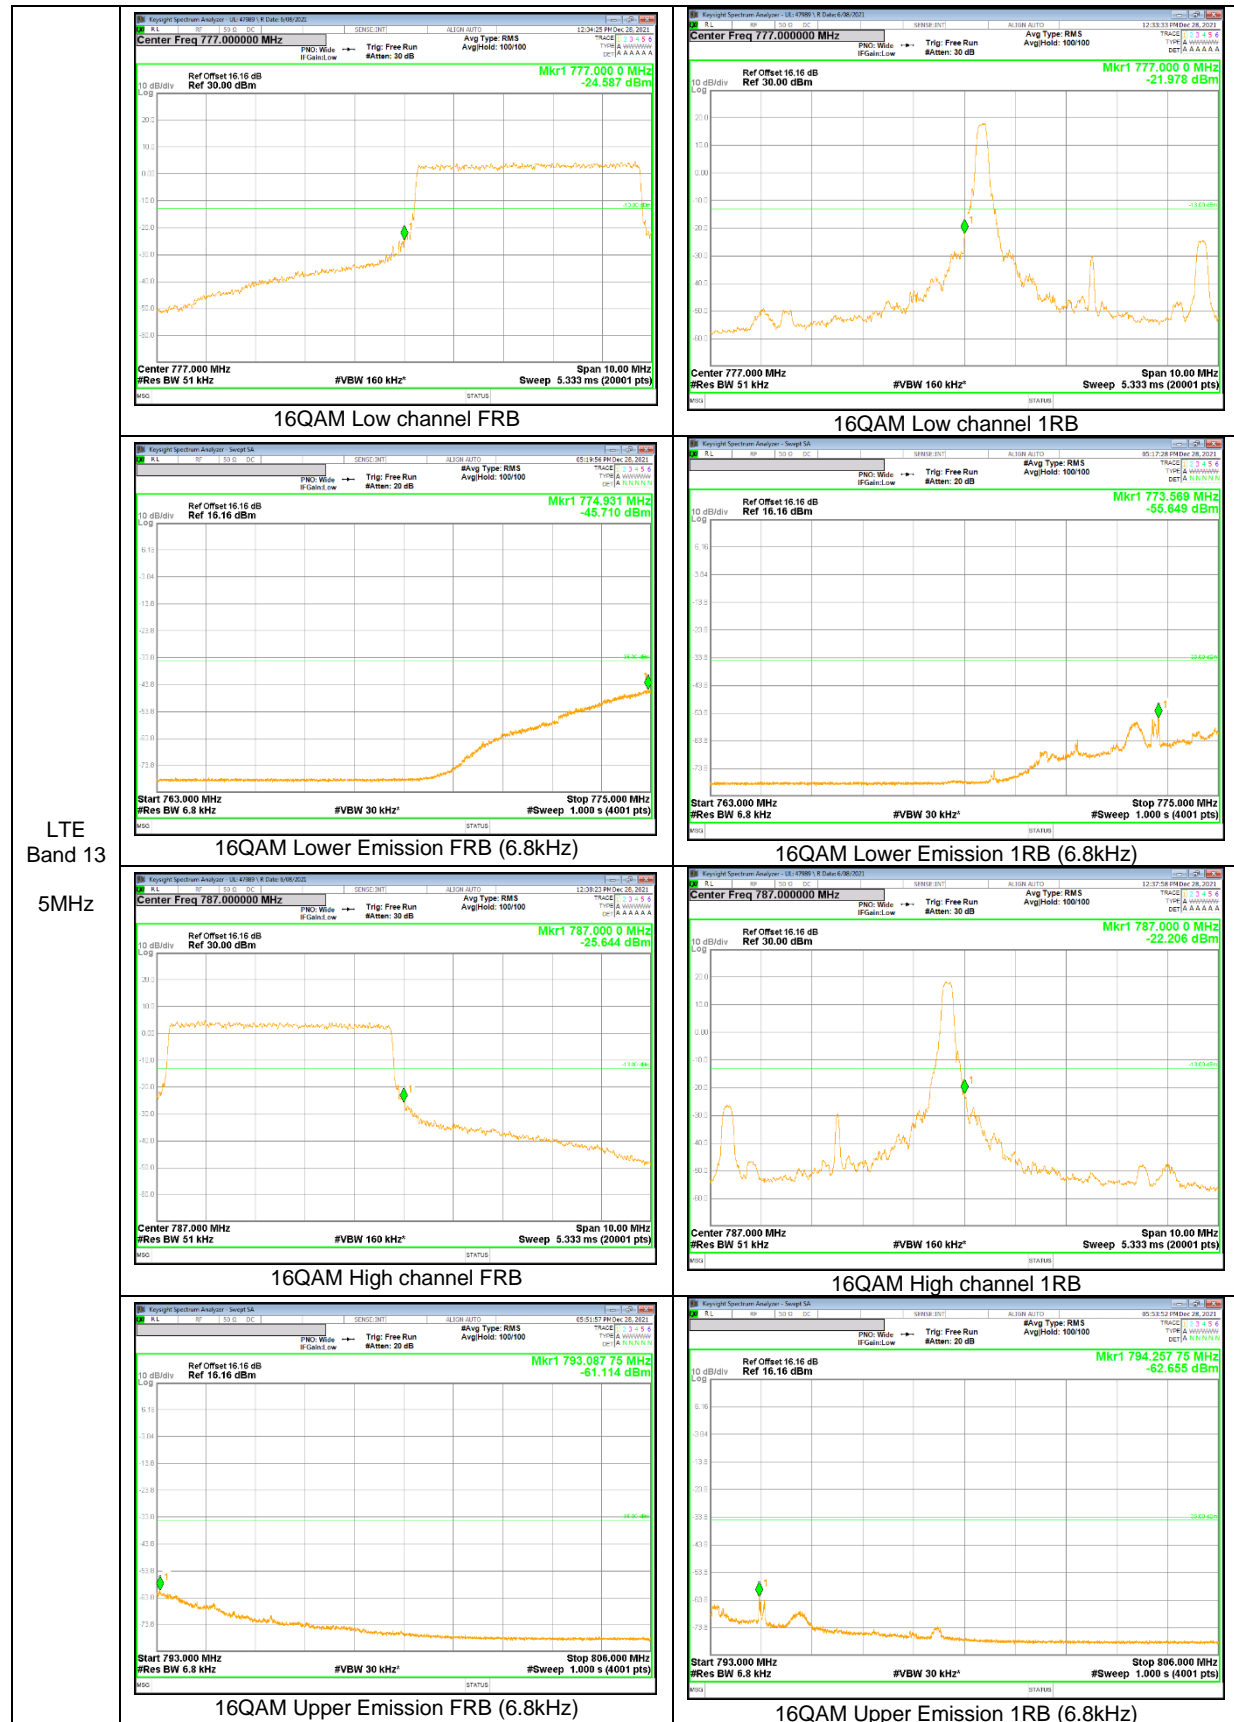

LTE Band 12

LTE
 Band 12
 10MHz

LTE
 Band 12
 5MHz

LTE
 Band 12
 3MHz

LTE
 Band 12
 1.4MHz

LTE Band 13

LTE
Band 13
10MHz

LTE
 Band 13
 10MHz

LTE
 Band 13
 5MHz

LTE Band 26 (Part 22)

LTE
 Band 26
 5MHz

LTE
Band 26
3MHz

LTE Band 66

LTE
Band 66
20MHz

LTE
Band 66
10MHz