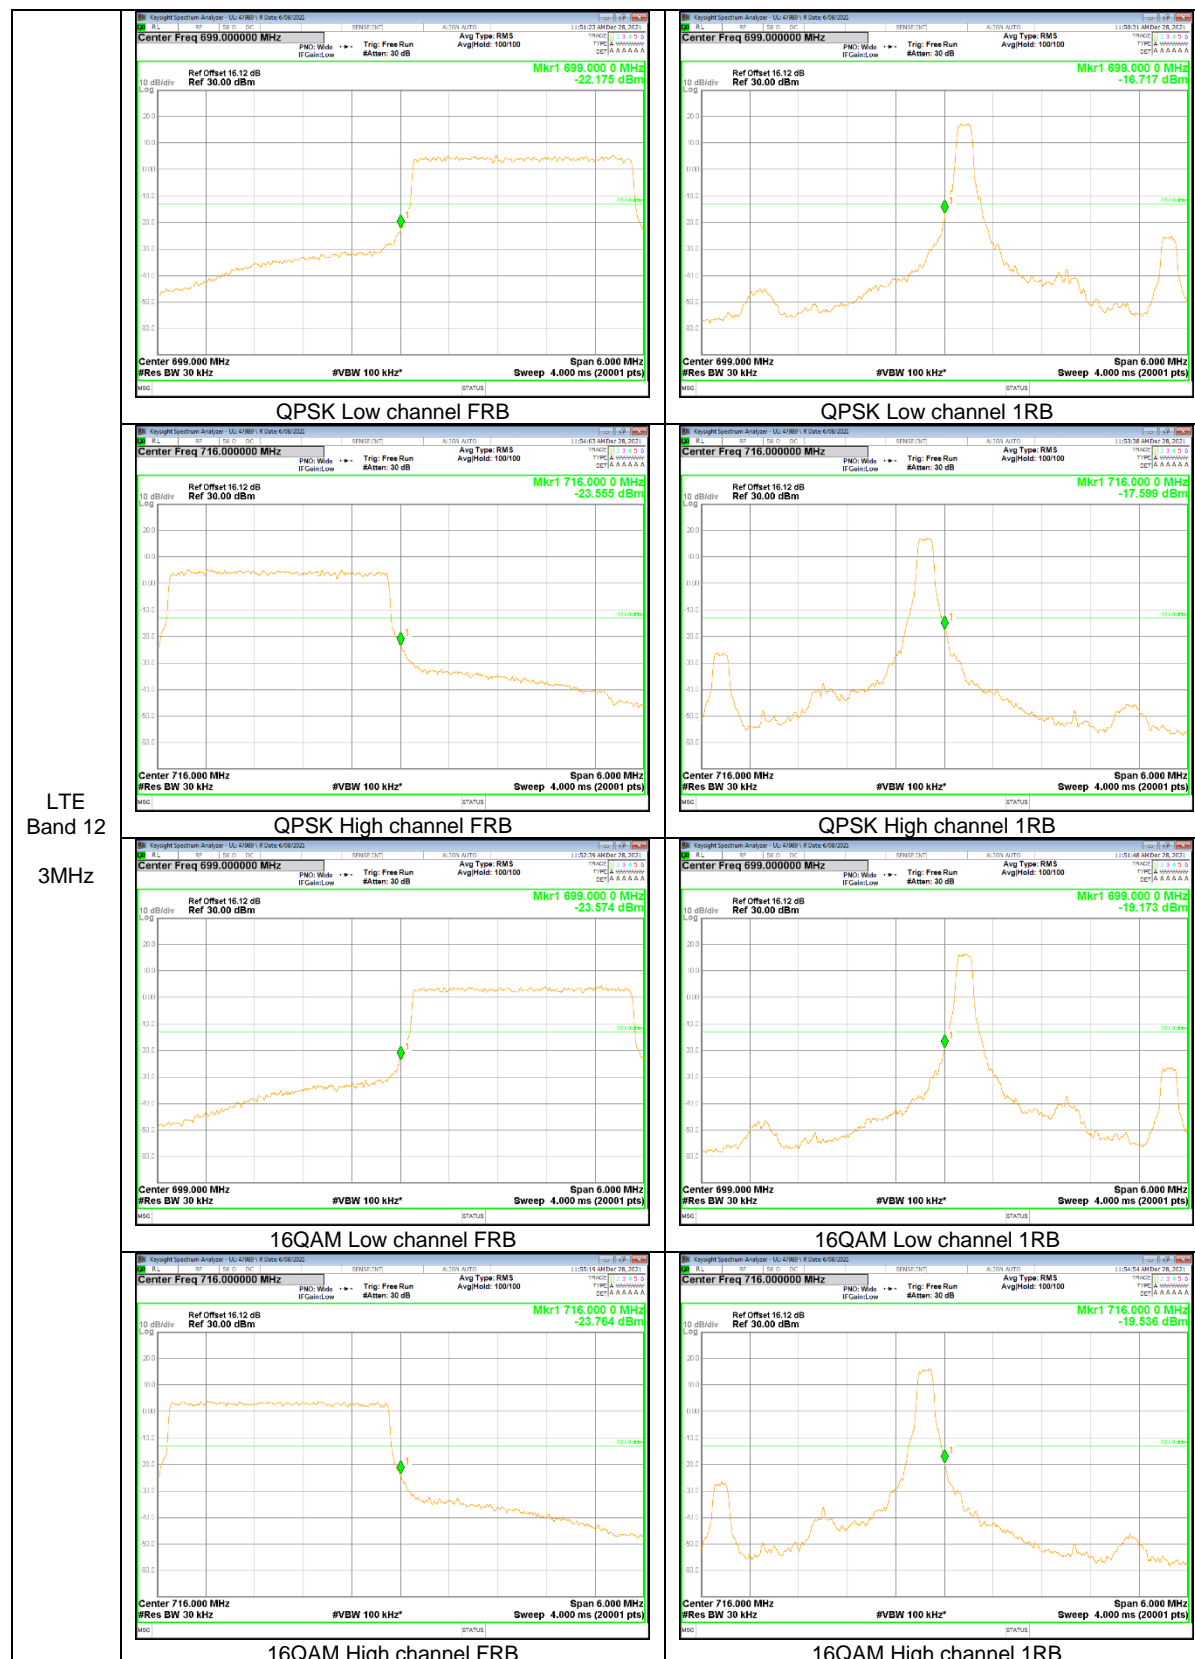

LTE Band 12

LTE
 Band 12
 10MHz

LTE
 Band 12
 5MHz

LTE
 Band 12
 3MHz

LTE
 Band 12
 1.4MHz

LTE Band 13

LTE
Band 13
10MHz

LTE
 Band 13
 10MHz

LTE
 Band 13
 5MHz

LTE Band 26 (Part 22)

LTE
 Band 26
 5MHz

LTE
Band 26
3MHz

LTE Band 66

LTE
Band 66
20MHz

LTE
Band 66
10MHz