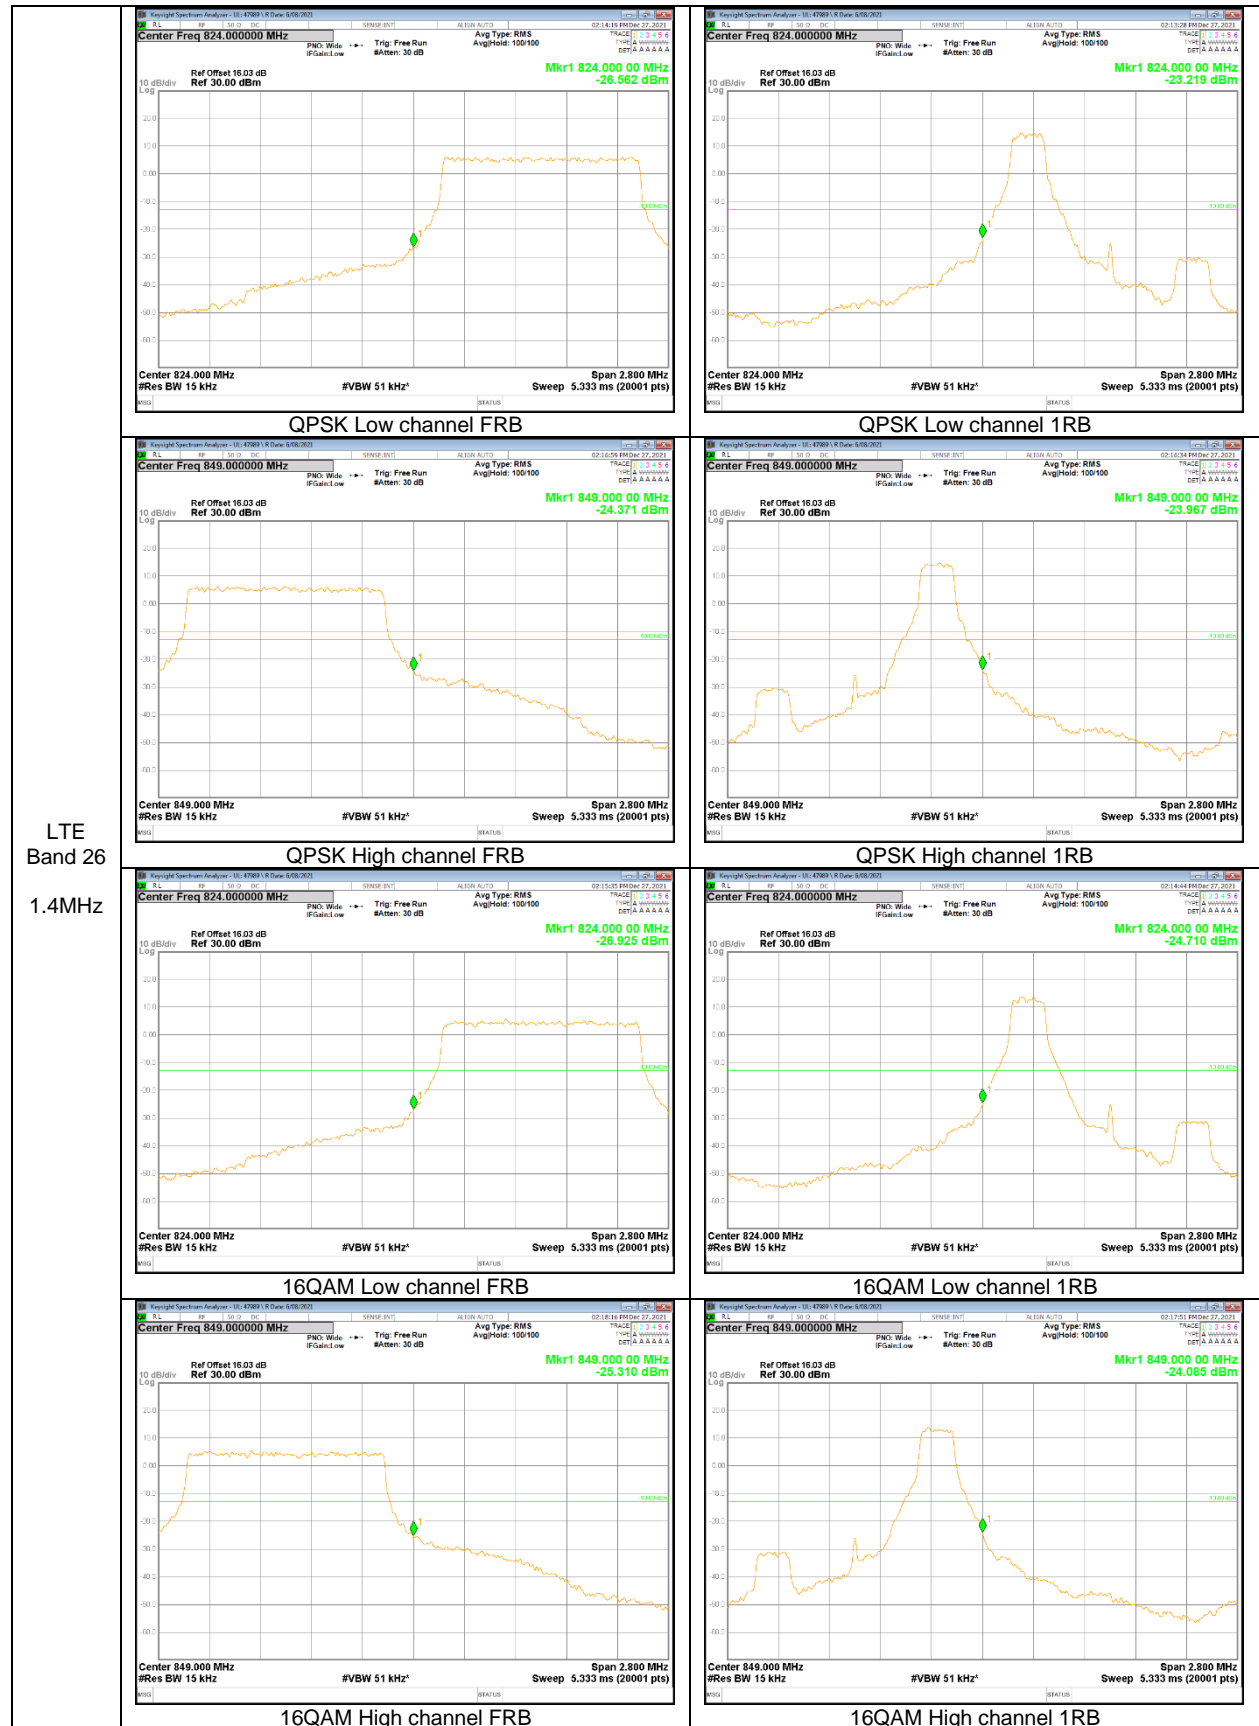

LTE Band 12

LTE
 Band 12
 10MHz

LTE
 Band 12
 5MHz

LTE
 Band 12
 3MHz

LTE
 Band 12
 1.4MHz

LTE Band 13

LTE
Band 13
10MHz

LTE
 Band 13
 10MHz

LTE
 Band 13
 5MHz

LTE Band 26 (Part 22)

LTE
 Band 26
 5MHz

LTE
Band 26
3MHz

LTE Band 66

LTE
Band 66
20MHz

LTE
Band 66
10MHz