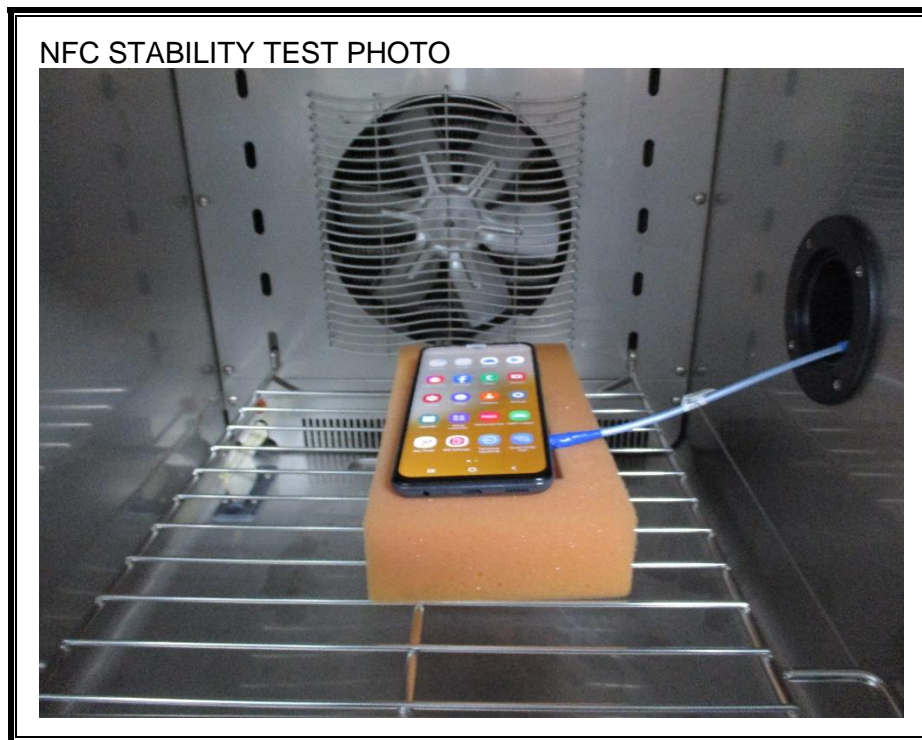

1. Appendix: UNLICENSED BAND SETUP PHOTOS(Conducted Test)

1) CONDUCTED RF MEASUREMENT SETUP (DTS, UNII, BLE)

2) CONDUCTED RF MEASUREMENT SETUP (Bluetooth)

3) CONDUCTED RF MEASUREMENT SETUP (DFS)

4) CONDUCTED RF MEASUREMENT SETUP (NFC Stability)

2. Appendix: UNLICENSED BAND SETUP PHOTOS(Radiated Test)

1) RADIATED RF MEASUREMENT SETUP (BELOW 1 GHz)

2) RADIATED RF MEASUREMENT SETUP (ABOVE 1 GHz)

ABOVE 1 GHz FRONT TEST PHOTO

ABOVE 1 GHz REAR TEST PHOTO

3) RADIATED RF MEASUREMENT SETUP (NFC)

FACE OFF TEST PHOTO

FACE ON TEST PHOTO

4) RADIATED RF MEASUREMENT SET-UP (Axis)

Z AXIS PHOTO

5) **AC LINE CONDUCTED MEASUREMENT SETUP**

AC LINE CONDUCTED FRONT TEST PHOTO

AC LINE CONDUCTED REAR TEST PHOTO

END OF TEST PHOTO