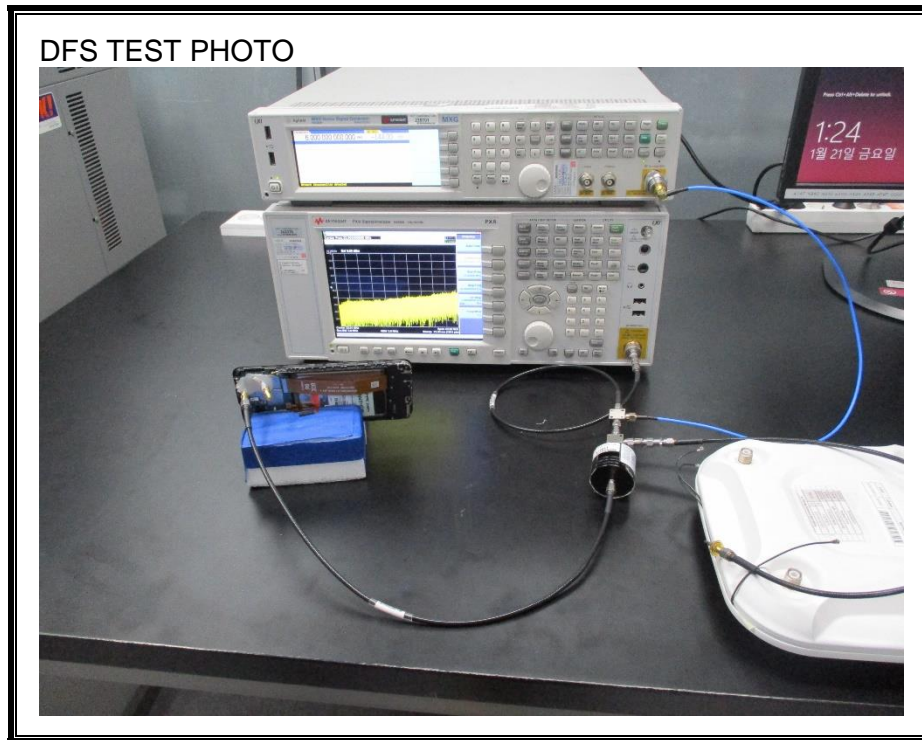

1. Appendix: UNLICENSED BAND SETUP PHOTOS(Conducted Test)

1) CONDUCTED RF MEASUREMENT SETUP (DTS, UNII, BLE)

2) CONDUCTED RF MEASUREMENT SETUP (Bluetooth)

3) CONDUCTED RF MEASUREMENT SETUP (DFS)

4) CONDUCTED RF MEASUREMENT SETUP (NFC Stability)

2. Appendix: UNLICENSED BAND SETUP PHOTOS(Radiated Test)

1) RADIATED RF MEASUREMENT SETUP (BELOW 1 GHz)

2) RADIATED RF MEASUREMENT SETUP (ABOVE 1 GHz)

ABOVE 1 GHz FRONT TEST PHOTO

ABOVE 1 GHz REAR TEST PHOTO

3) RADIATED RF MEASUREMENT SETUP (NFC)

FACE OFF TEST PHOTO

FACE ON TEST PHOTO

4) RADIATED RF MEASUREMENT SET-UP (Axis)

Z AXIS PHOTO

5) **AC LINE CONDUCTED MEASUREMENT SETUP**

AC LINE CONDUCTED FRONT TEST PHOTO

AC LINE CONDUCTED REAR TEST PHOTO

END OF TEST PHOTO