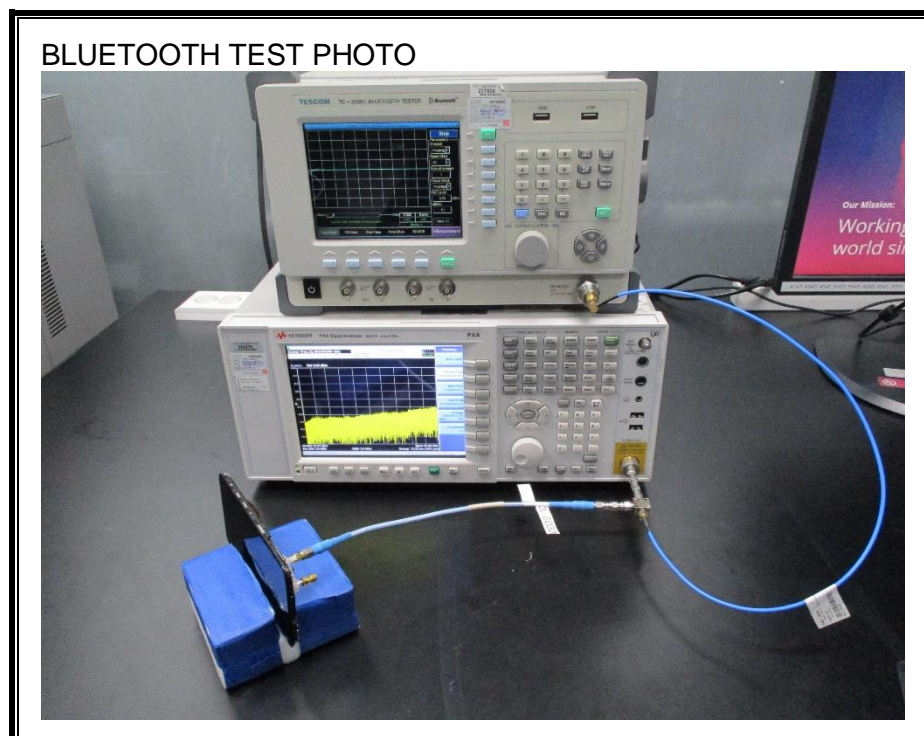

1. Appendix: UNLICENSED BAND SETUP PHOTOS(Conducted Test)

1) CONDUCTED RF MEASUREMENT SETUP (DTS, UNII, BLE)

2) CONDUCTED RF MEASUREMENT SETUP (Bluetooth)

3) CONDUCTED RF MEASUREMENT SETUP (DFS)

4) CONDUCTED RF MEASUREMENT SETUP (NFC Stability)

2. Appendix: UNLICENSED BAND SETUP PHOTOS(Radiated Test)

1) RADIATED RF MEASUREMENT SETUP (BELOW 1 GHz)

2) RADIATED RF MEASUREMENT SETUP (ABOVE 1 GHz)

ABOVE 1 GHz FRONT TEST PHOTO

ABOVE 1 GHz REAR TEST PHOTO

3) RADIATED RF MEASUREMENT SETUP (NFC)

FACE OFF TEST PHOTO

FACE ON TEST PHOTO

4) RADIATED RF MEASUREMENT SET-UP (Axis)

Z AXIS PHOTO

5) **AC LINE CONDUCTED MEASUREMENT SETUP**

AC LINE CONDUCTED FRONT TEST PHOTO

AC LINE CONDUCTED REAR TEST PHOTO

END OF TEST PHOTO