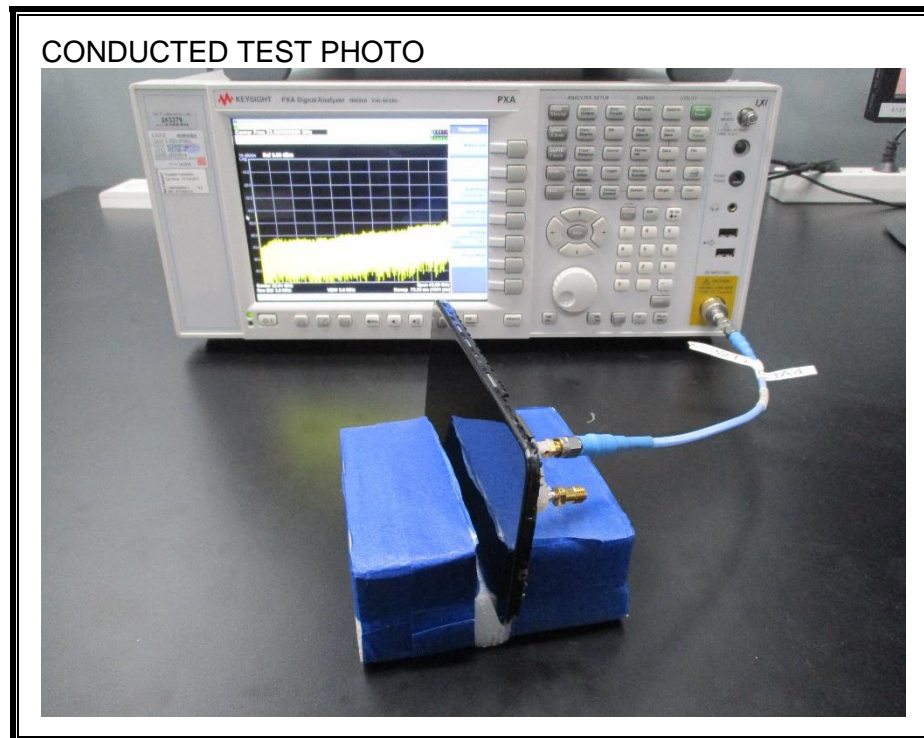

1. Appendix: UNLICENSED BAND SETUP PHOTOS(Conducted Test)

1) CONDUCTED RF MEASUREMENT SETUP (DTS, UNII, BLE)

2) CONDUCTED RF MEASUREMENT SETUP (Bluetooth)

3) CONDUCTED RF MEASUREMENT SETUP (DFS)

4) CONDUCTED RF MEASUREMENT SETUP (NFC Stability)

2. Appendix: UNLICENSED BAND SETUP PHOTOS(Radiated Test)

1) RADIATED RF MEASUREMENT SETUP (BELOW 1 GHz)

2) RADIATED RF MEASUREMENT SETUP (ABOVE 1 GHz)

ABOVE 1 GHz FRONT TEST PHOTO

ABOVE 1 GHz REAR TEST PHOTO

3) RADIATED RF MEASUREMENT SETUP (NFC)

FACE OFF TEST PHOTO

FACE ON TEST PHOTO

4) RADIATED RF MEASUREMENT SET-UP (Axis)

Z AXIS PHOTO

5) **AC LINE CONDUCTED MEASUREMENT SETUP**

AC LINE CONDUCTED FRONT TEST PHOTO

AC LINE CONDUCTED REAR TEST PHOTO

END OF TEST PHOTO