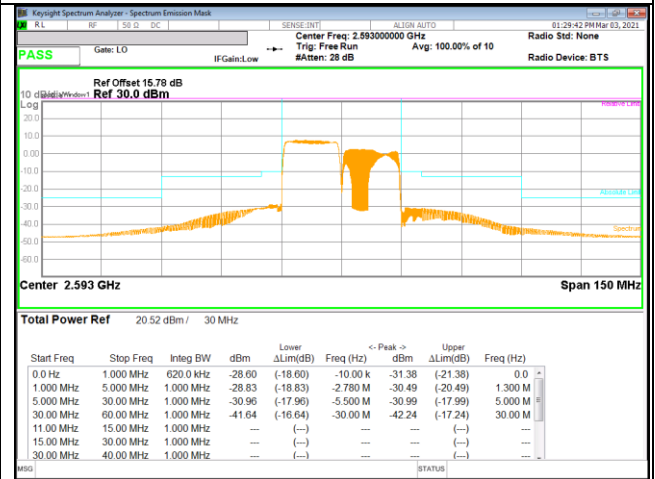

LTE B41 15MHz + 15MHz QPSK Low Ch RB75-0 + RB75-0

LTE B41 15MHz + 15MHz QPSK Mid Ch RB1-0 + RB1-74

LTE B41 15MHz + 15MHz QPSK Mid Ch RB75-0 + RB75-0

LTE B41 15MHz + 15MHz QPSK High Ch RB1-0 + RB1-74

LTE B41 15MHz + 15MHz QPSK High Ch RB75-0 + RB75-0

LTE B41 15MHz + 15MHz 16QAM Low Ch RB1-0 + RB1-74

LTE B41 15MHz + 15MHz 16QAM Low Ch RB75-0 + RB75-0

LTE B41 15MHz + 15MHz 16QAM Mid Ch RB1-0 + RB1-74

LTE B41 15MHz + 15MHz 16QAM Mid Ch RB75-0 + RB75-0

LTE B41 15MHz + 15MHz 16QAM High Ch RB1-0 + RB1-74