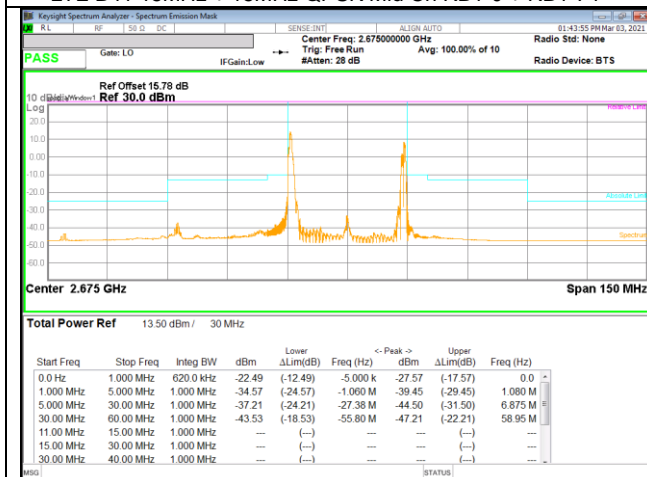

LTE B41 20MHz + 10MHz 16QAM Mid Ch RB100-0 + RB50-0

LTE B41 20MHz + 10MHz 16QAM High Ch RB1-0 + RB1-49

LTE B41 20MHz + 10MHz 16QAM High Ch RB100-0 + RB50-0

LTE B41 15MHz + 15MHz QPSK Low Ch RB1-0 + RB1-74

LTE B41 15MHz + 15MHz QPSK Low Ch RB75-0 + RB75-0

LTE B41 15MHz + 15MHz QPSK Mid Ch RB1-0 + RB1-74

LTE B41 15MHz + 15MHz QPSK Mid Ch RB75-0 + RB75-0

LTE B41 15MHz + 15MHz QPSK High Ch RB1-0 + RB1-74

LTE B41 15MHz + 15MHz QPSK High Ch RB75-0 + RB75-0