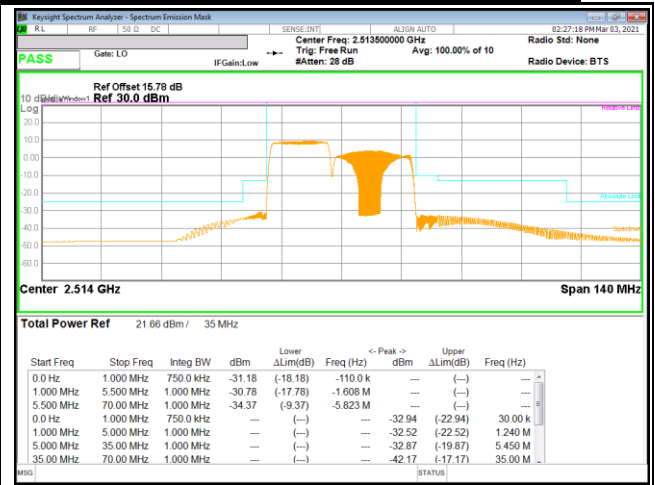

LTE B41 15MHz + 15MHz 16QAM Low Ch RB1-0 + RB1-74

LTE B41 15MHz + 15MHz 16QAM Low Ch RB75-0 + RB75-0

LTE B41 15MHz + 15MHz 16QAM Mid Ch RB1-0 + RB1-74

LTE B41 15MHz + 15MHz 16QAM Mid Ch RB75-0 + RB75-0

LTE B41 15MHz + 15MHz 16QAM High Ch RB1-0 + RB1-74

LTE B41 15MHz + 15MHz 16QAM High Ch RB75-0 + RB75-0

LTE B41 15MHz + 20MHz QPSK Low Ch RB1-0 + RB1-99

LTE B41 15MHz + 20MHz QPSK Low Ch RB75-0 + RB100-0

LTE B41 15MHz + 20MHz QPSK Mid Ch RB1-0 + RB1-99

LTE B41 15MHz + 20MHz QPSK Mid Ch RB75-0 + RB100-0