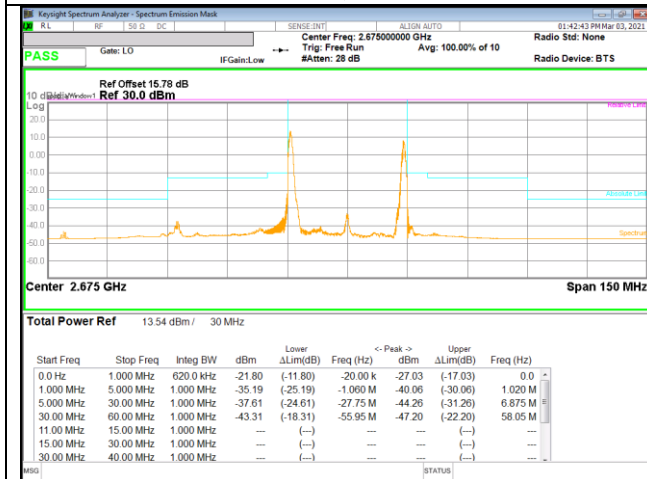

LTE B41 15MHz + 15MHz 16QAM Low Ch RB1-0 + RB1-74

LTE B41 15MHz + 15MHz 16QAM Low Ch RB75-0 + RB75-0

LTE B41 15MHz + 15MHz 16QAM Mid Ch RB1-0 + RB1-74

LTE B41 15MHz + 15MHz 16QAM Mid Ch RB75-0 + RB75-0

LTE B41 15MHz + 15MHz 16QAM High Ch RB1-0 + RB1-74

LTE B41 15MHz + 15MHz 16QAM High Ch RB75-0 + RB75-0

LTE B41 15MHz + 20MHz QPSK Low Ch RB1-0 + RB1-99

LTE B41 15MHz + 20MHz QPSK Low Ch RB75-0 + RB100-0

LTE B41 15MHz + 20MHz QPSK Mid Ch RB1-0 + RB1-99

LTE B41 15MHz + 20MHz QPSK Mid Ch RB75-0 + RB100-0