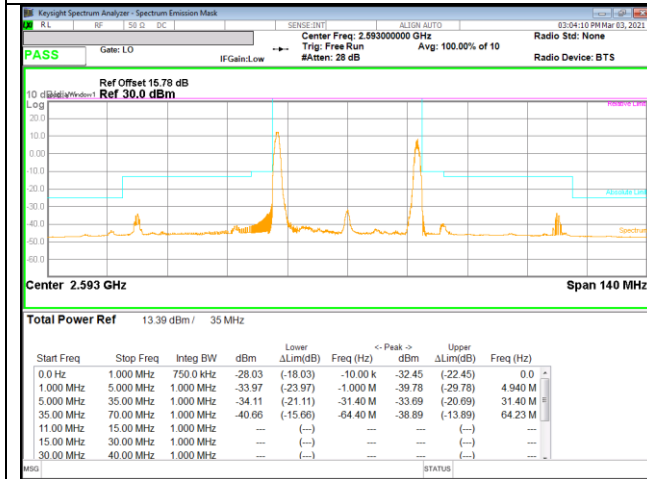

LTE B41 15MHz + 15MHz 16QAM Low Ch RB1-0 + RB1-74

LTE B41 15MHz + 15MHz 16QAM Low Ch RB75-0 + RB75-0

LTE B41 15MHz + 15MHz 16QAM Mid Ch RB1-0 + RB1-74

LTE B41 15MHz + 15MHz 16QAM Mid Ch RB75-0 + RB75-0

LTE B41 15MHz + 15MHz 16QAM High Ch RB1-0 + RB1-74

LTE B41 15MHz + 15MHz 16QAM High Ch RB75-0 + RB75-0

LTE B41 15MHz + 20MHz QPSK Low Ch RB1-0 + RB1-99

LTE B41 15MHz + 20MHz QPSK Low Ch RB75-0 + RB100-0

LTE B41 15MHz + 20MHz QPSK Mid Ch RB1-0 + RB1-99

LTE B41 15MHz + 20MHz QPSK Mid Ch RB75-0 + RB100-0