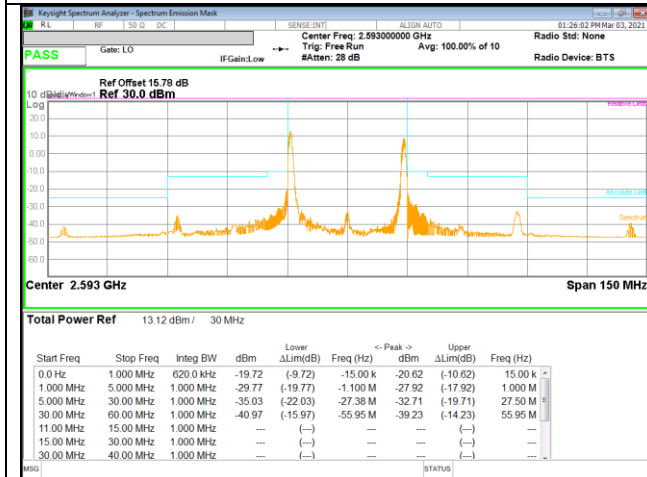

LTE B41 20MHz + 10MHz 16QAM Mid Ch RB100-0 + RB50-0

LTE B41 20MHz + 10MHz 16QAM High Ch RB1-0 + RB1-49

LTE B41 20MHz + 10MHz 16QAM High Ch RB100-0 + RB50-0

LTE B41 15MHz + 15MHz QPSK Low Ch RB1-0 + RB1-74

LTE B41 15MHz + 15MHz QPSK Low Ch RB75-0 + RB75-0

LTE B41 15MHz + 15MHz QPSK Mid Ch RB1-0 + RB1-74

LTE B41 15MHz + 15MHz QPSK Mid Ch RB75-0 + RB75-0

LTE B41 15MHz + 15MHz QPSK High Ch RB1-0 + RB1-74

LTE B41 15MHz + 15MHz QPSK High Ch RB75-0 + RB75-0