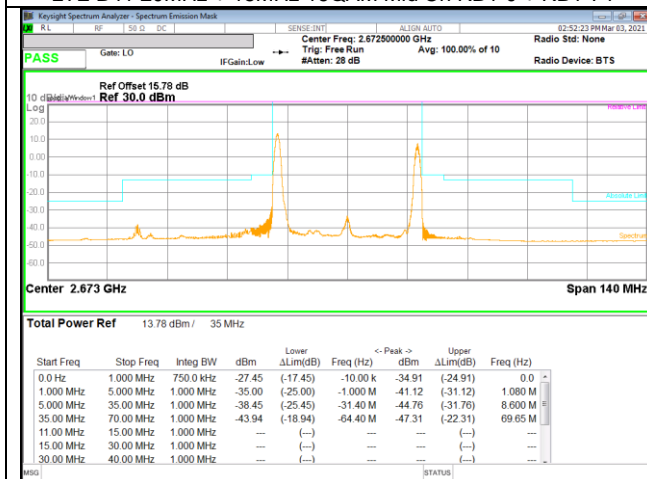

LTE B41 20MHz + 15MHz 16QAM Mid Ch RB1-0 + RB1-74

LTE B41 20MHz + 15MHz 16QAM High Ch RB1-0 + RB1-74