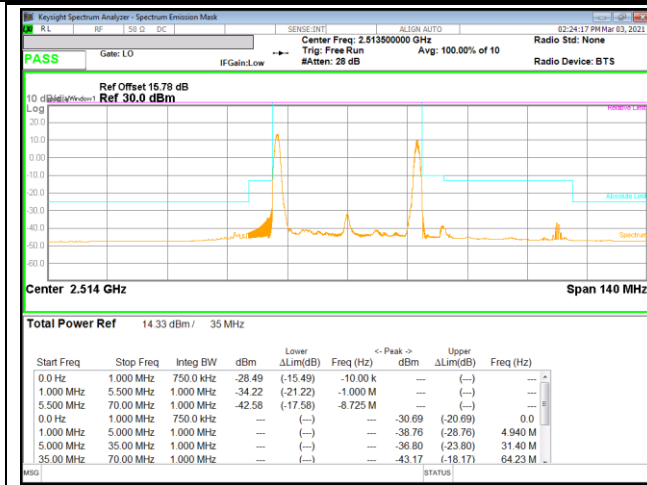

LTE B41 15MHz + 15MHz 16QAM High Ch RB1-0 + RB1-74

LTE B41 15MHz + 20MHz QPSK Low Ch RB1-0 + RB1-99