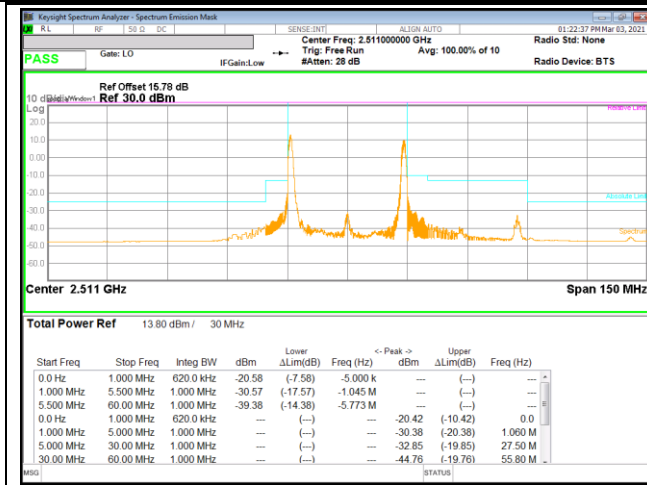

LTE B41 20MHz + 10MHz 16QAM High Ch RB1-0 + RB1-49

LTE B41 15MHz + 15MHz QPSK Low Ch RB1-0 + RB1-74