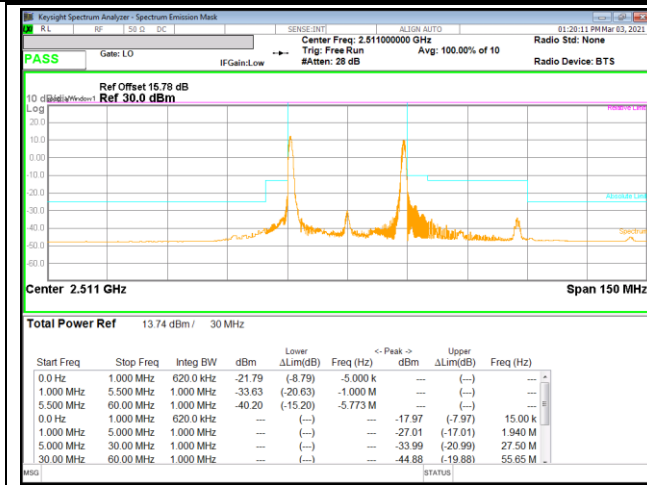

LTE B41 15MHz + 15MHz QPSK Low Ch RB75-0 + RB75-0

LTE B41 15MHz + 15MHz QPSK Mid Ch RB1-0 + RB1-74

LTE B41 15MHz + 15MHz QPSK Mid Ch RB75-0 + RB75-0

LTE B41 15MHz + 15MHz QPSK High Ch RB1-0 + RB1-74

LTE B41 15MHz + 15MHz QPSK High Ch RB75-0 + RB75-0