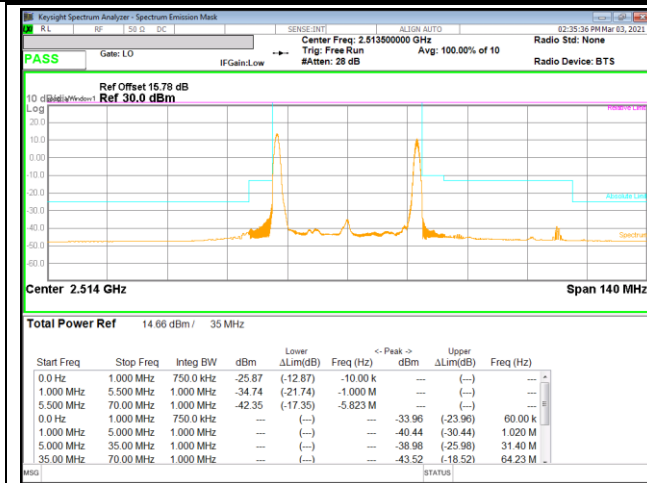

LTE B41 20MHz + 15MHz QPSK High Ch RB1-0 + RB1-74

LTE B41 20MHz + 15MHz 16QAM Low Ch RB1-0 + RB1-74