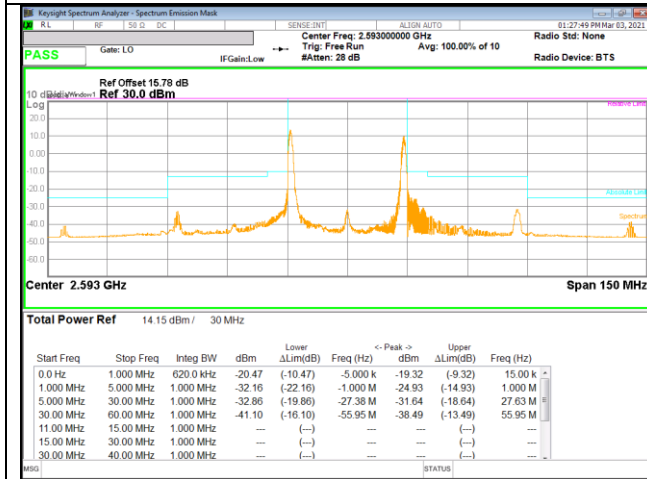

LTE B41 15MHz + 15MHz 16QAM Low Ch RB1-0 + RB1-74

LTE B41 15MHz + 15MHz 16QAM Mid Ch RB1-0 + RB1-74