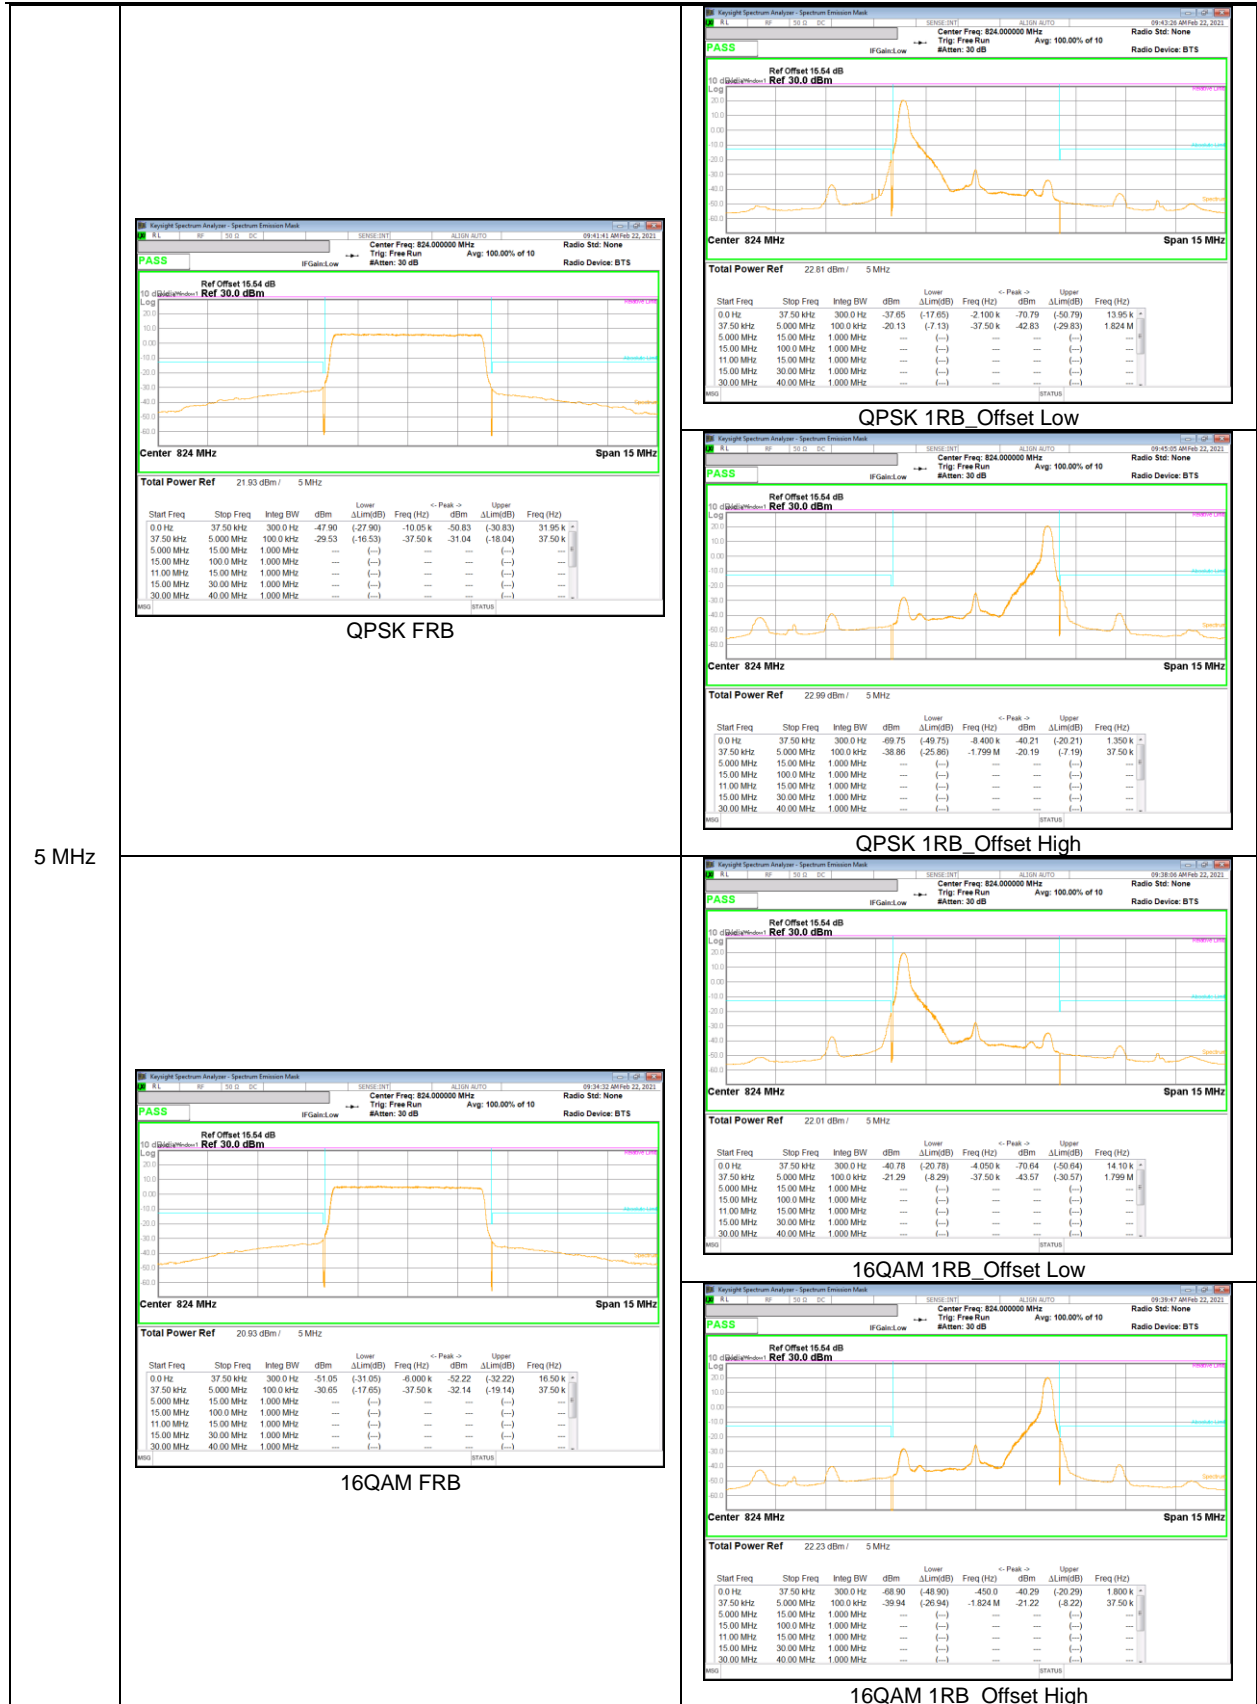

LTE Band 26 (Straddle)

LTE Band 30

LTE Band 41(PC2)