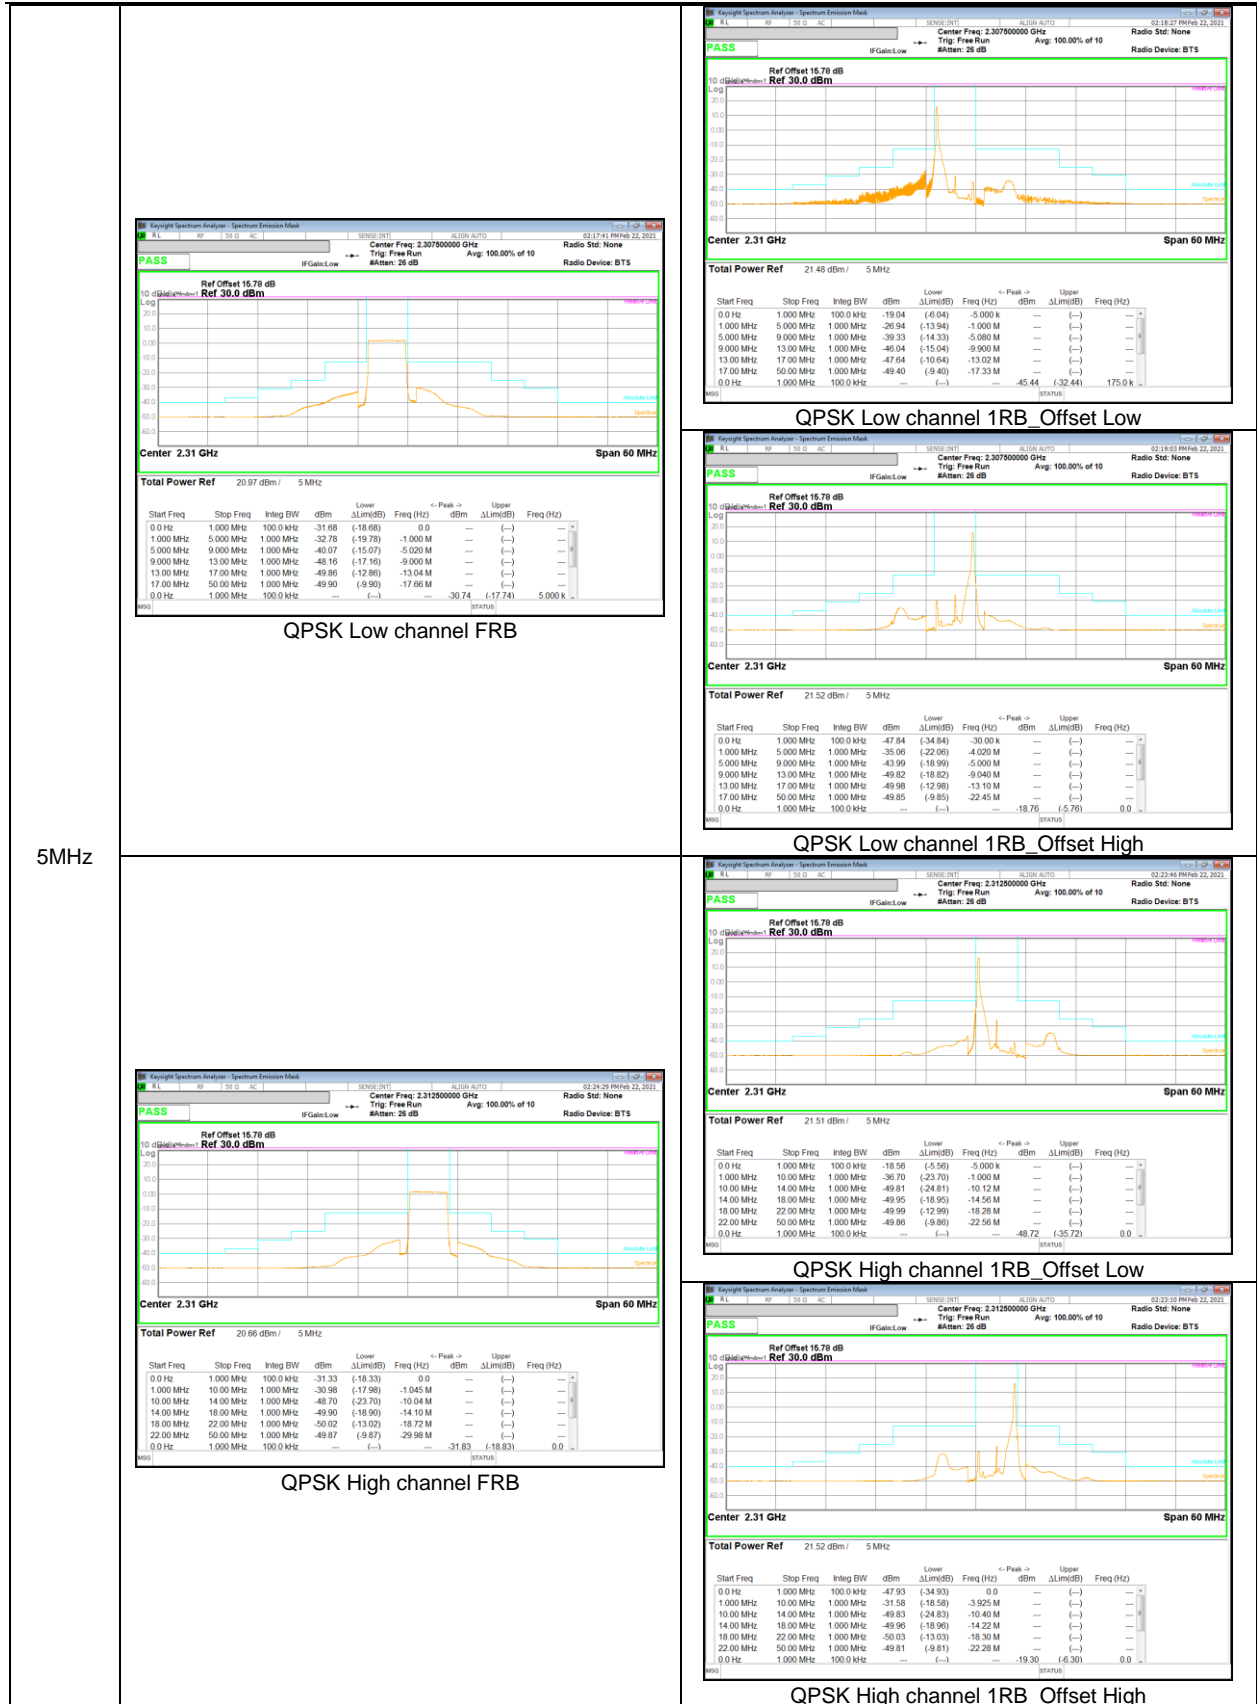

LTE Band 26 (Straddle)

LTE Band 30

LTE Band 41(PC2)