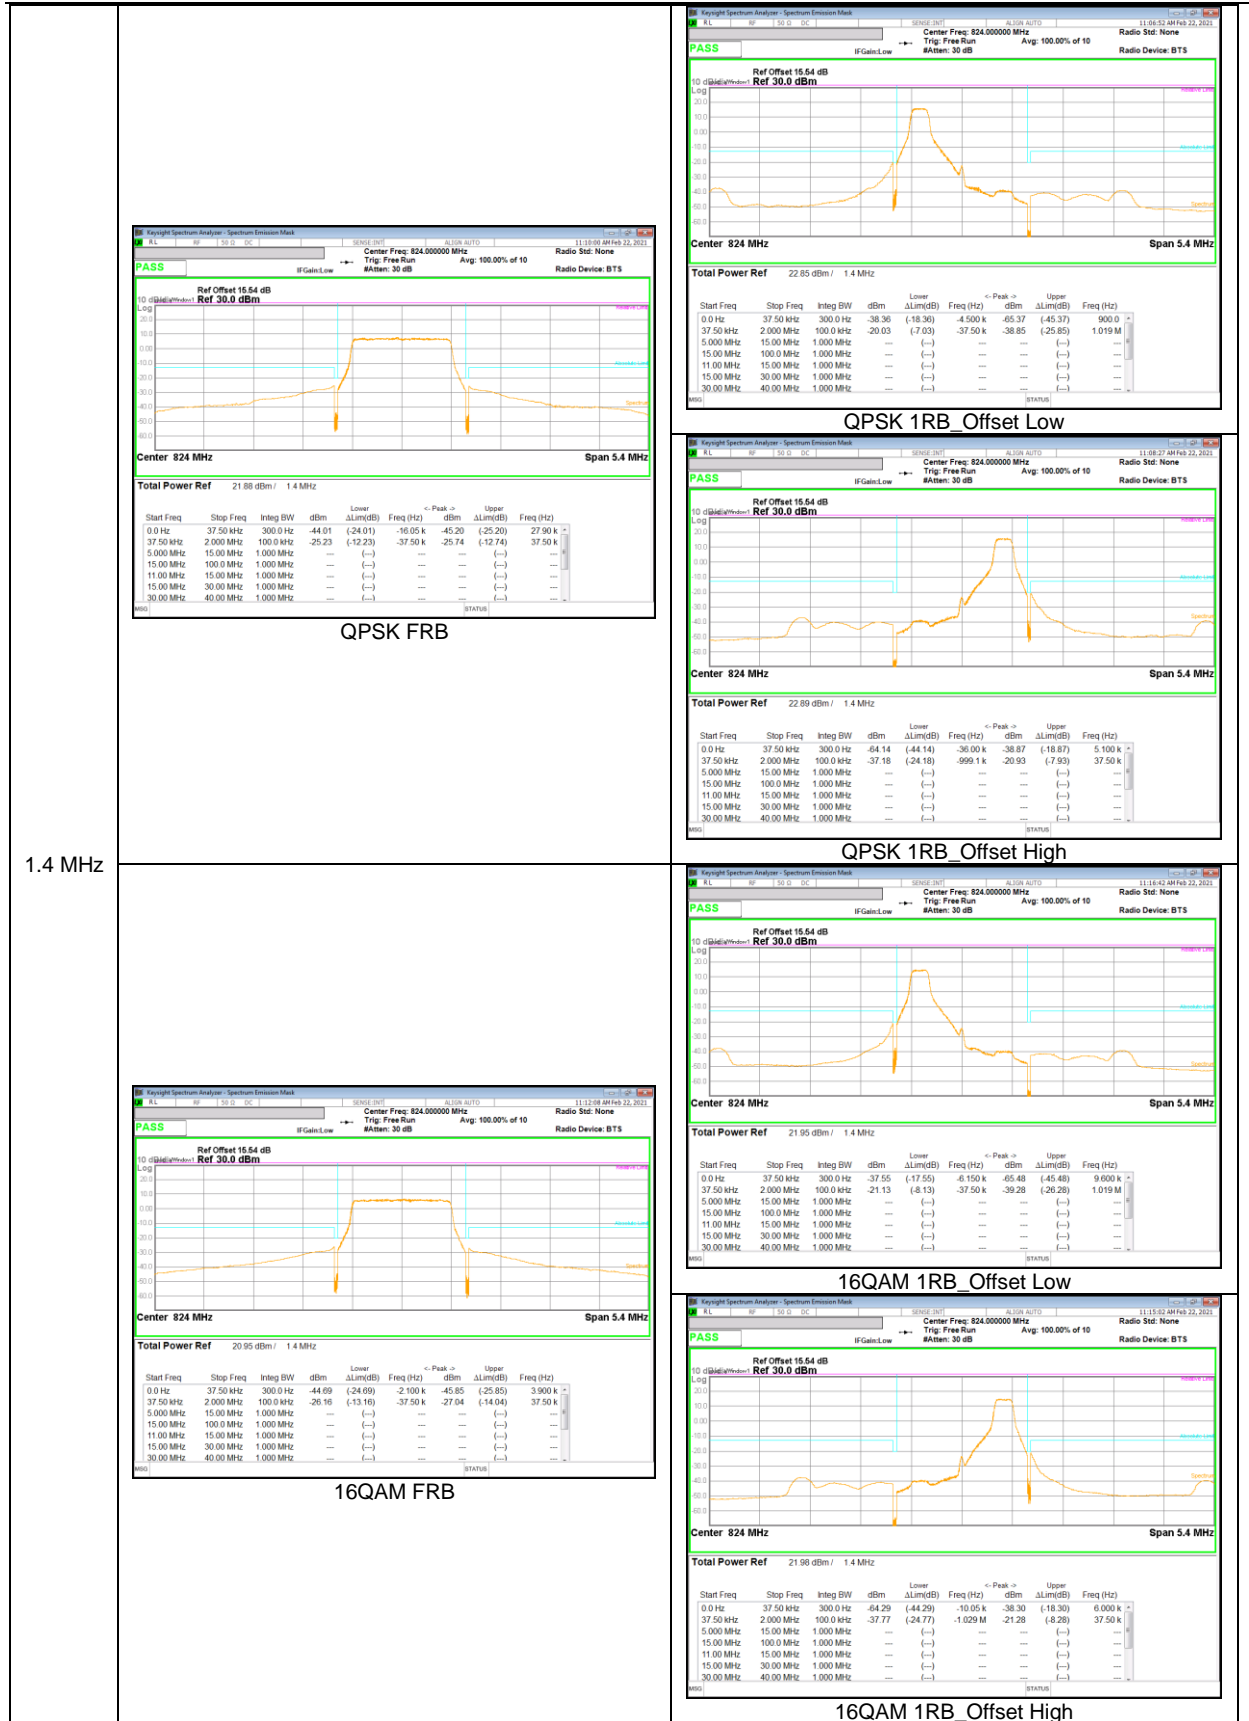

LTE Band 26 (Straddle)

LTE Band 30

LTE Band 41(PC2)