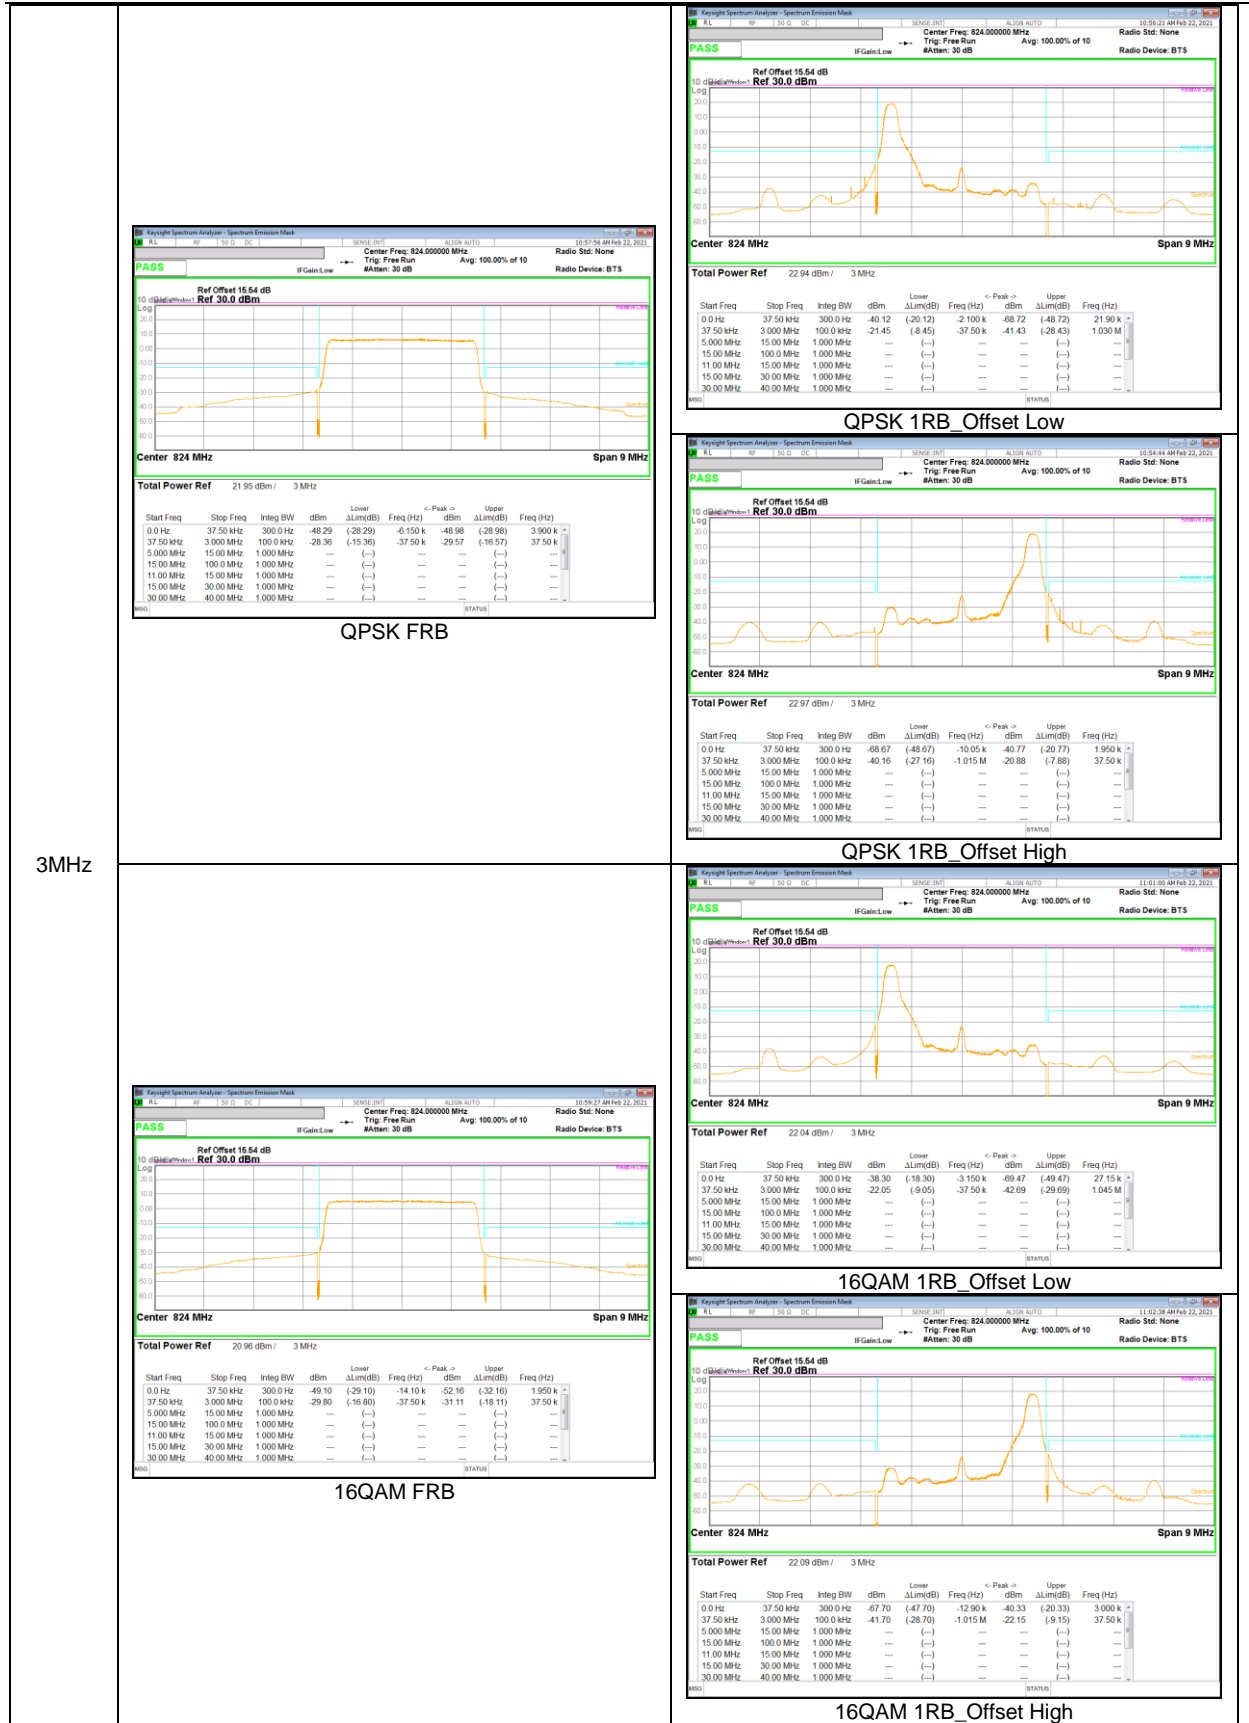

LTE Band 26 (Straddle)

LTE Band 30

LTE Band 41(PC2)