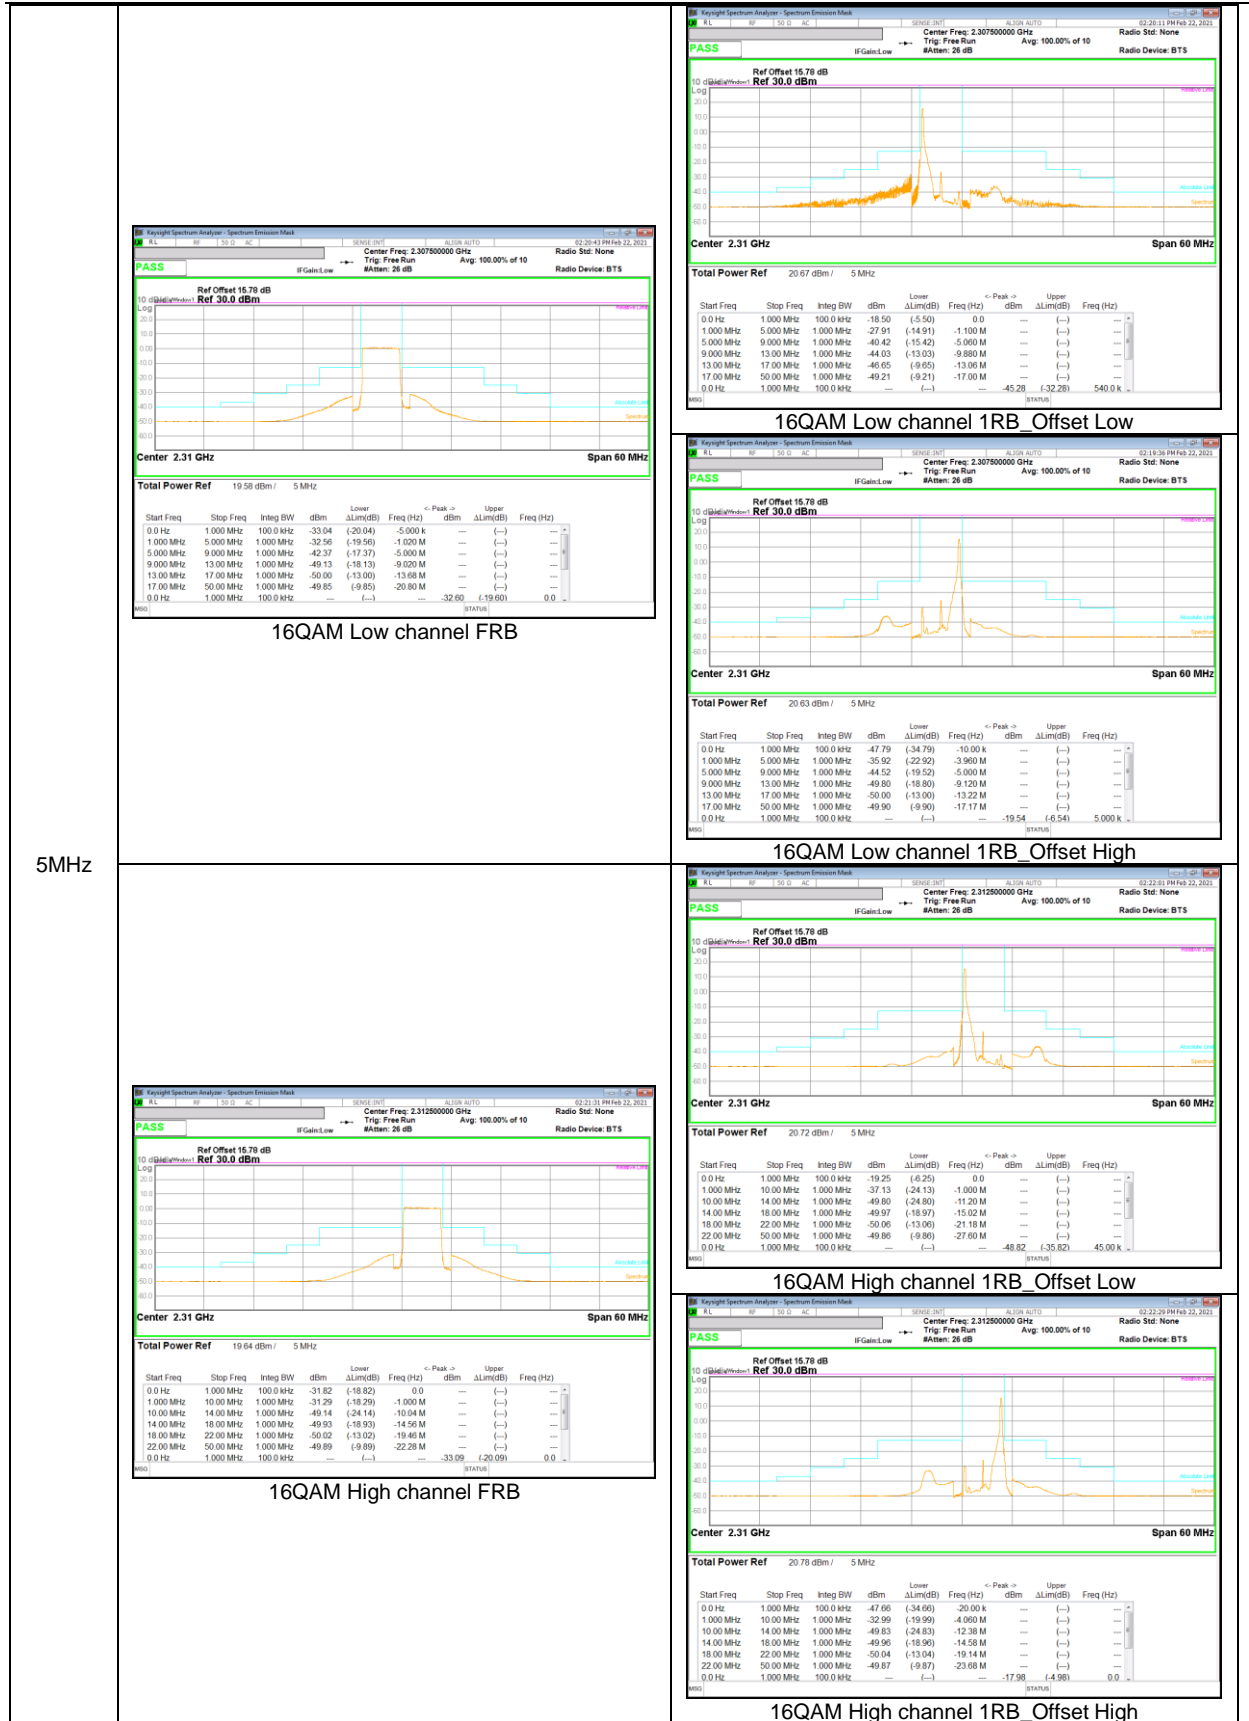

LTE Band 26 (Straddle)

LTE Band 30

LTE Band 41(PC2)