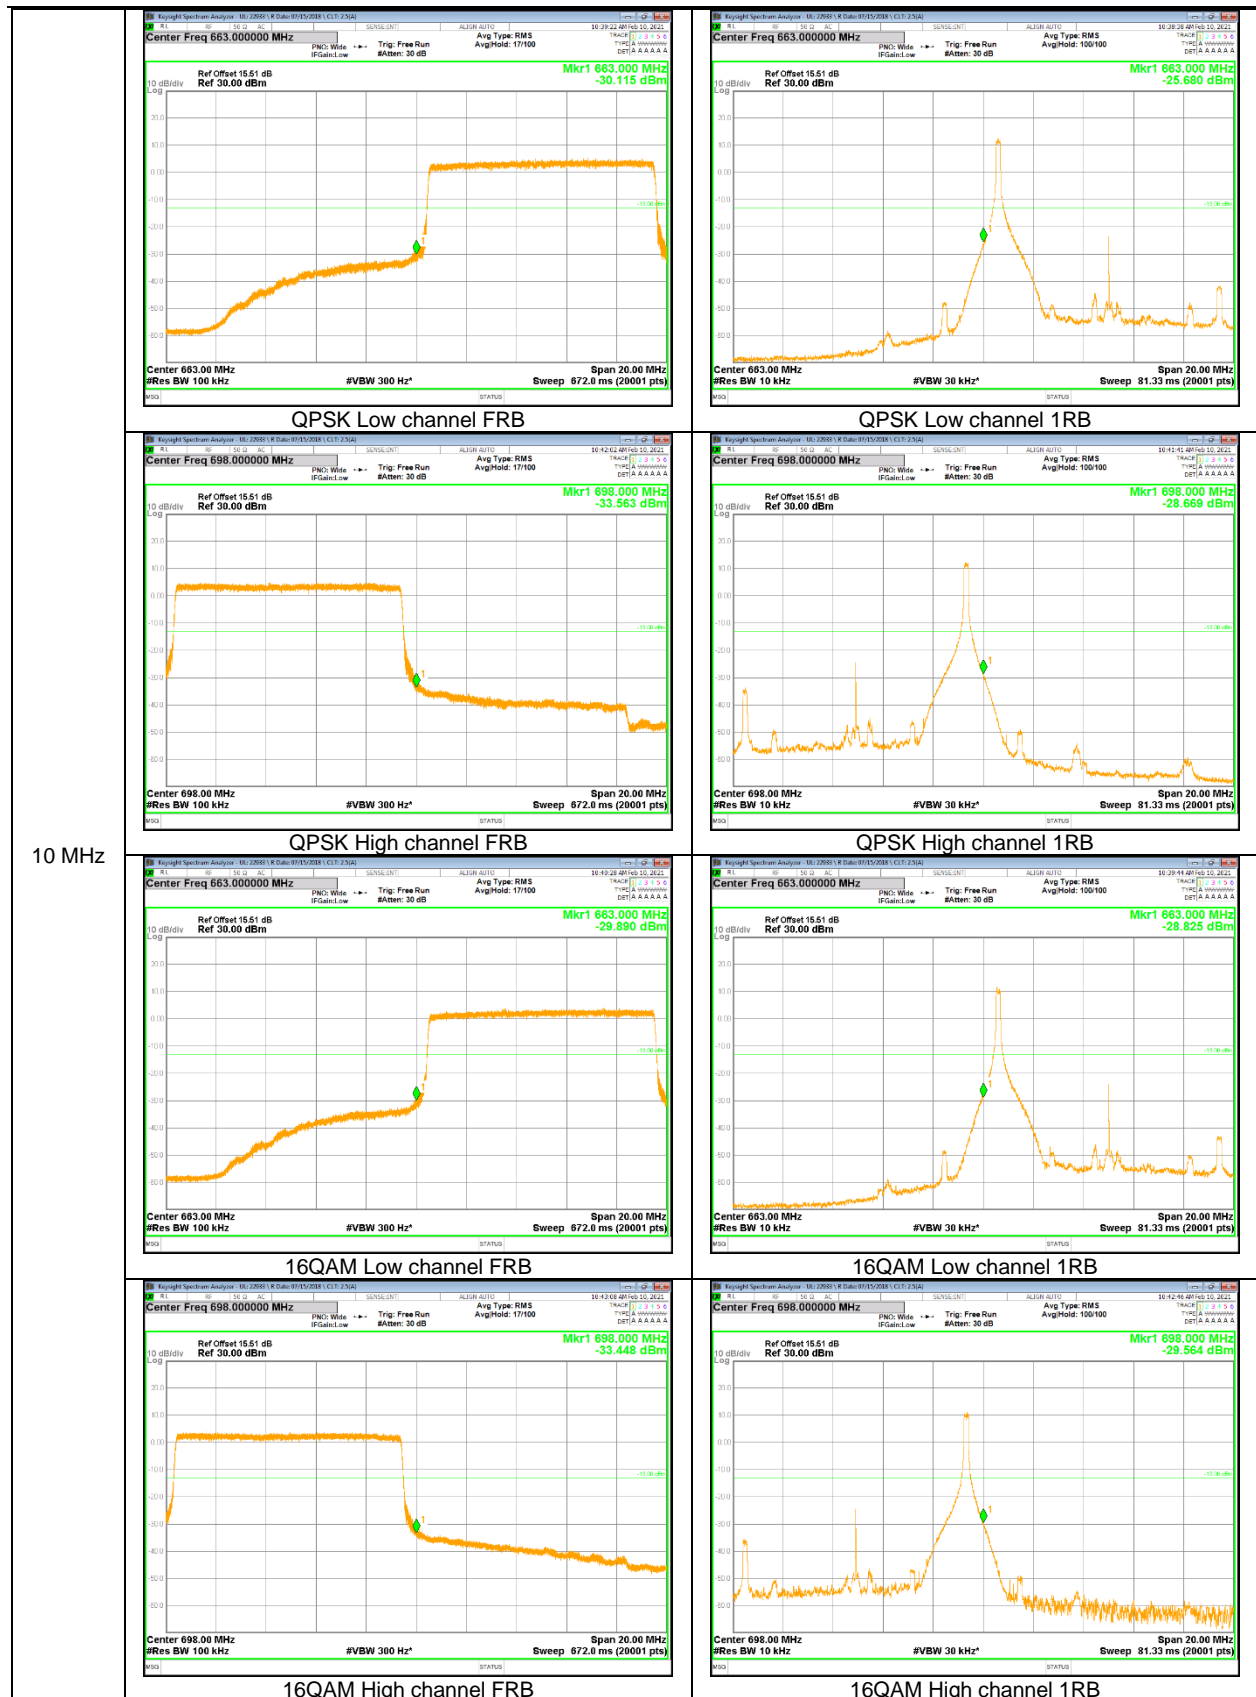

LTE Band 71

20 MHz

10 MHz

5 MHz

9.2.2. EMISSION MASK RESULT

LTE Band 7

15 MHz

5 MHz

LTE Band 26 (Part 90)