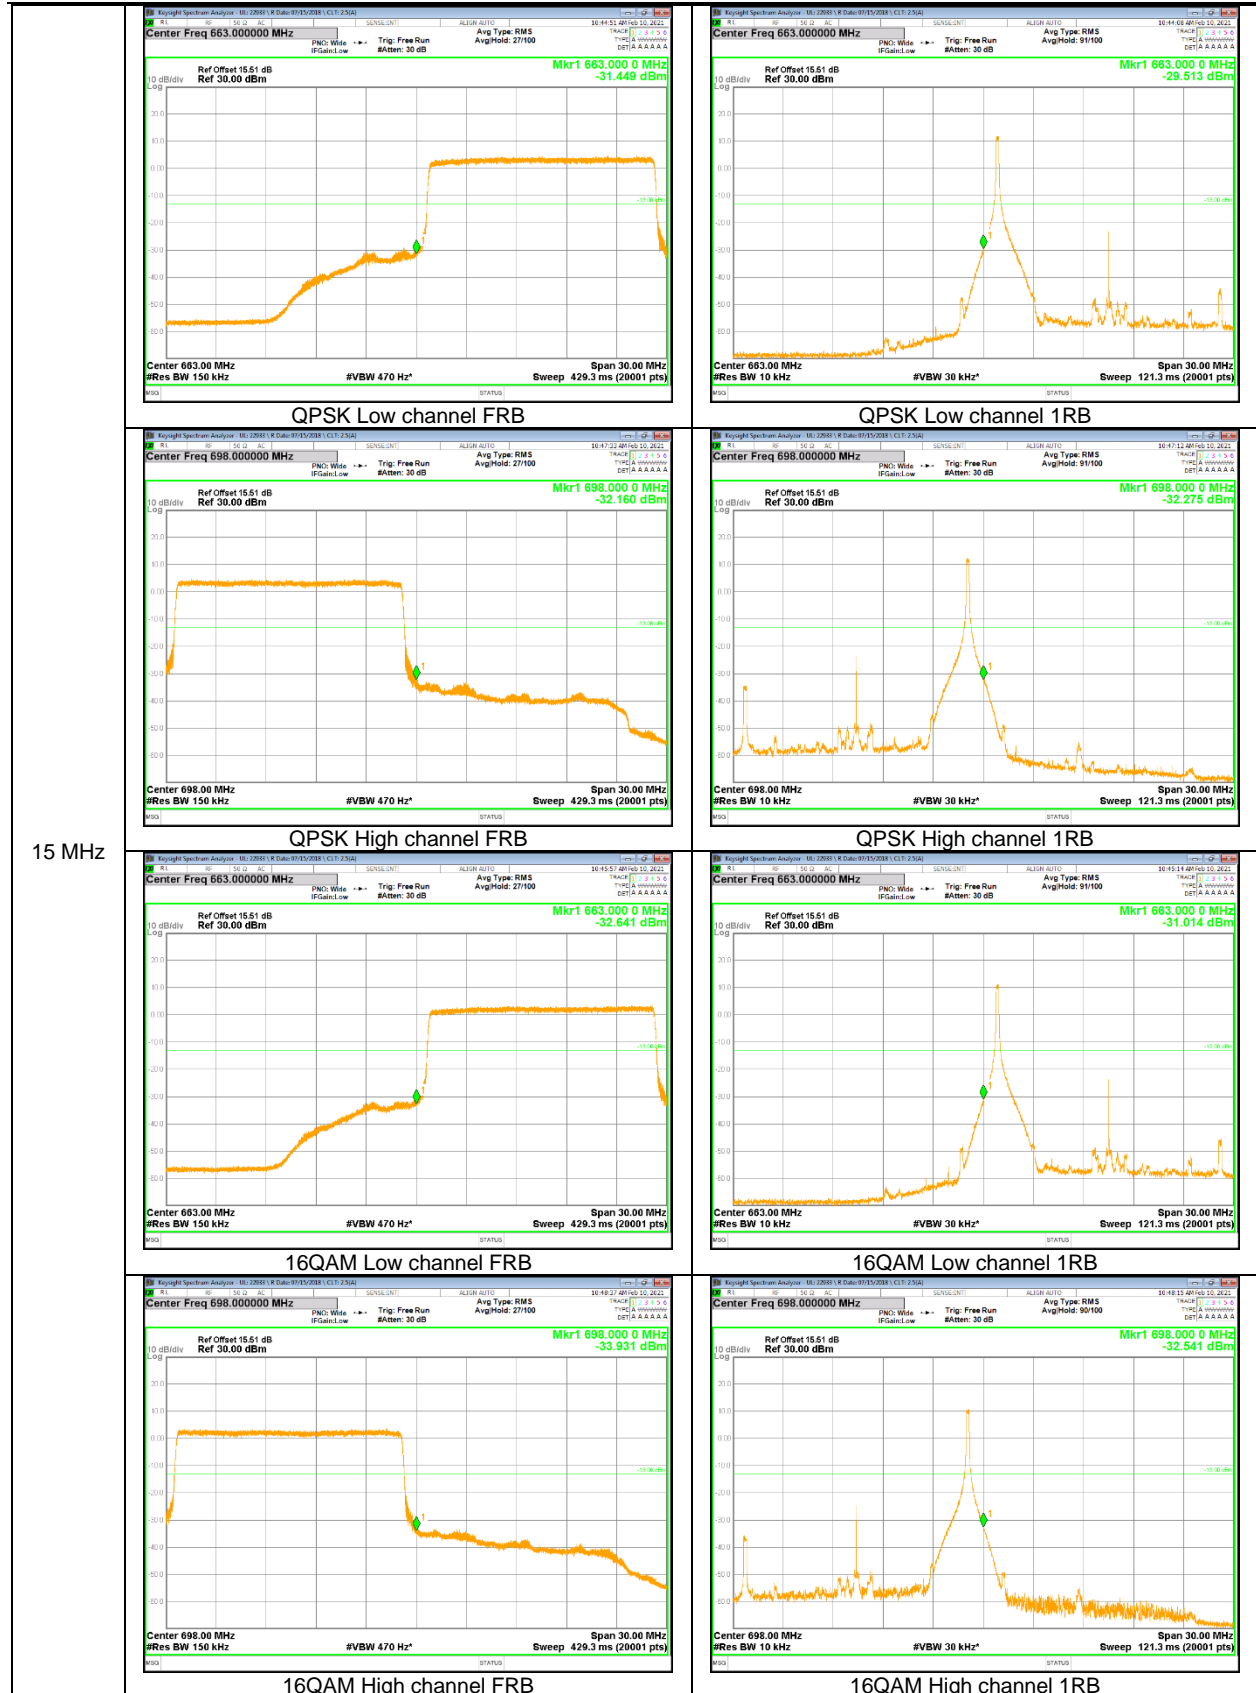

LTE Band 71

20 MHz

10 MHz

5 MHz

9.2.2. EMISSION MASK RESULT

LTE Band 7

15 MHz

5 MHz

LTE Band 26 (Part 90)