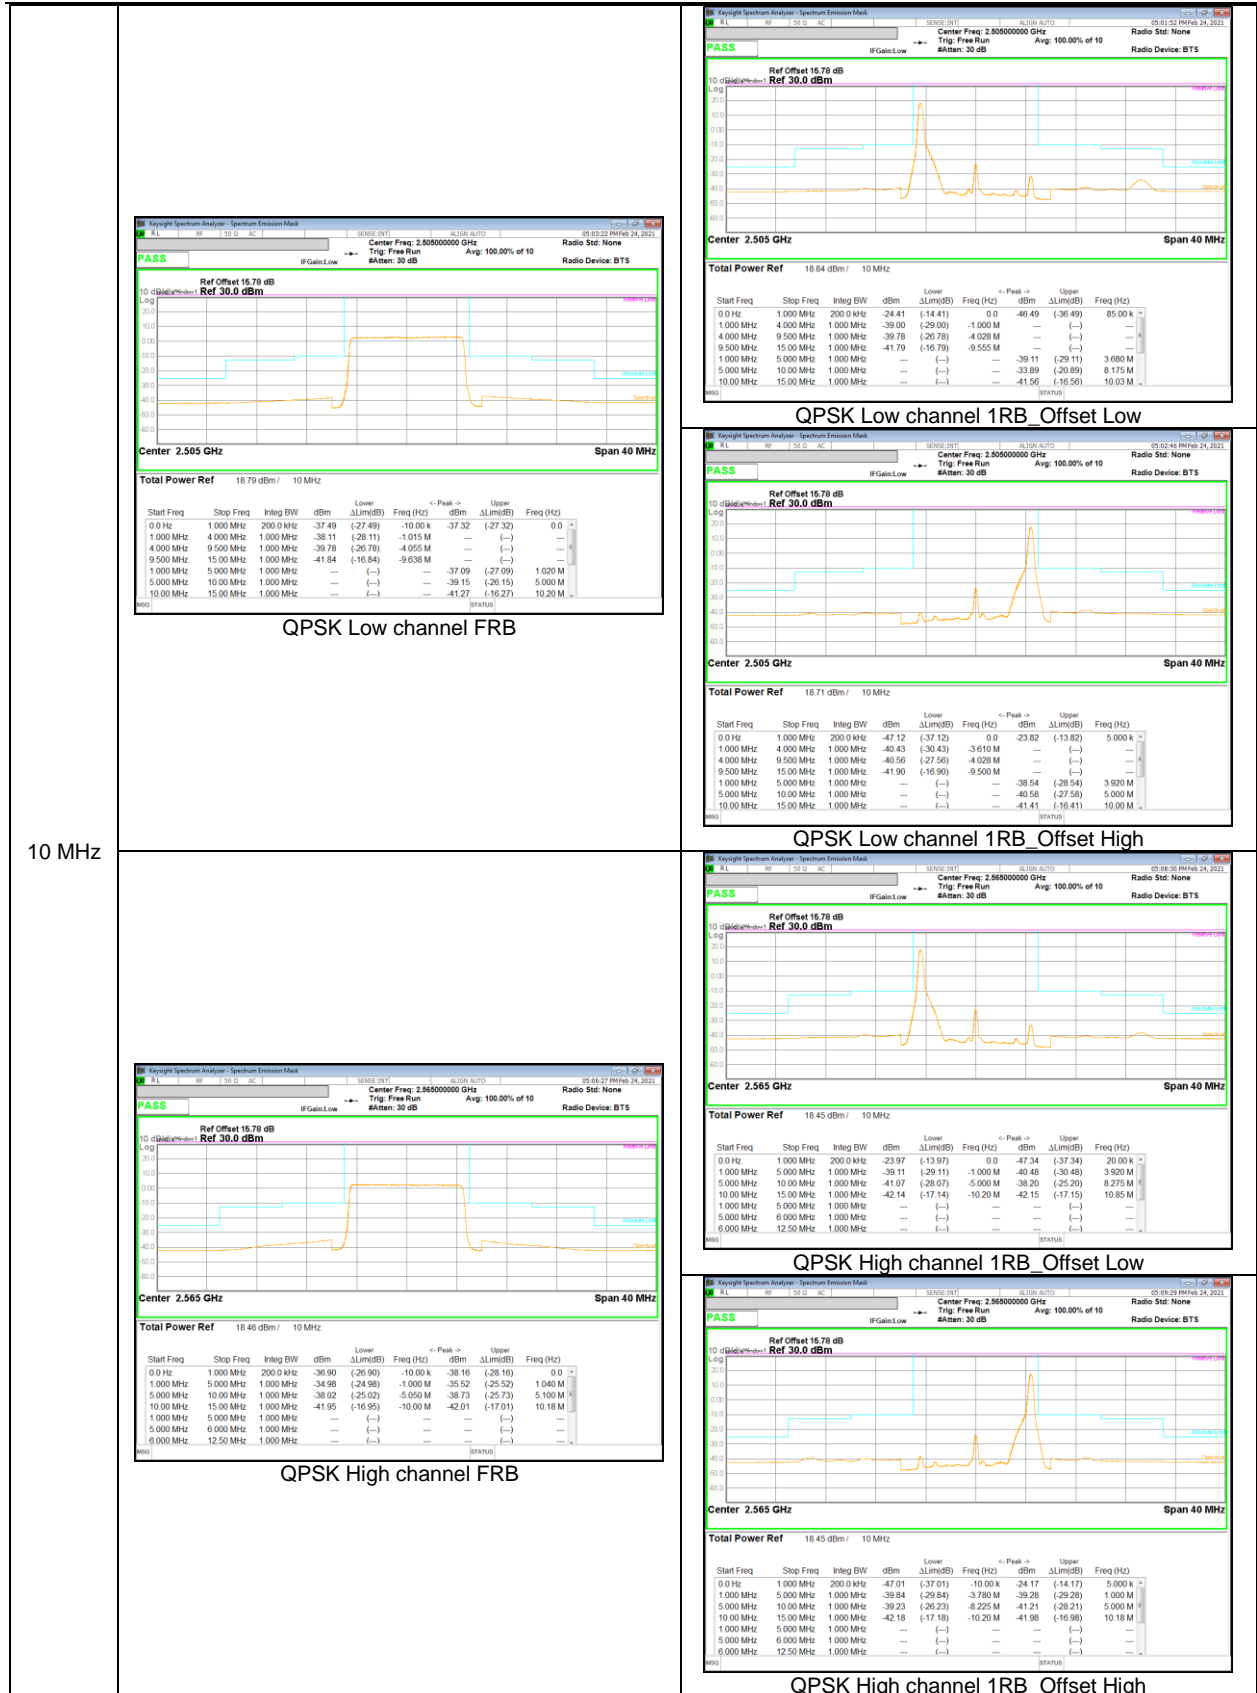

LTE Band 71

20 MHz

10 MHz

5 MHz

9.2.2. EMISSION MASK RESULT

LTE Band 7

15 MHz

5 MHz

LTE Band 26 (Part 90)