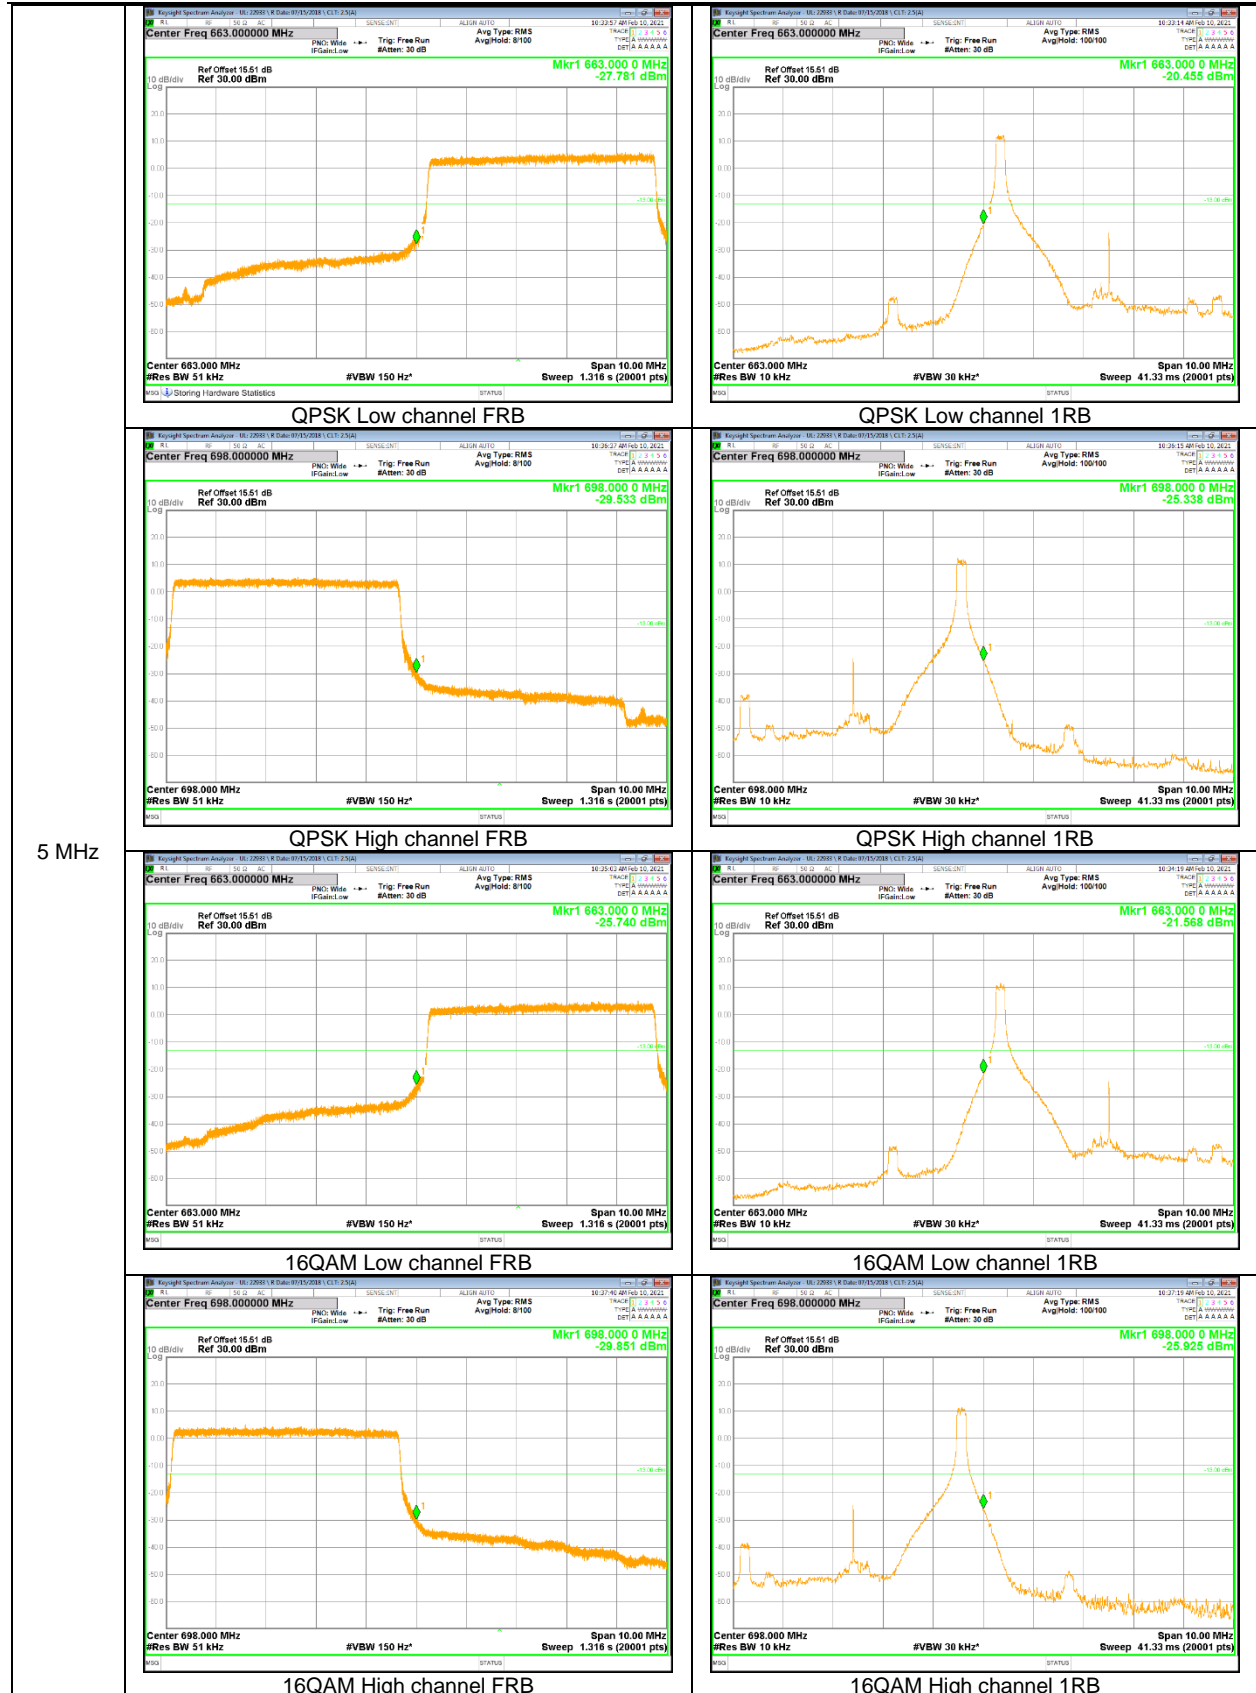

LTE Band 71

20 MHz

10 MHz

5 MHz

9.2.2. EMISSION MASK RESULT

LTE Band 7

15 MHz

5 MHz

LTE Band 26 (Part 90)