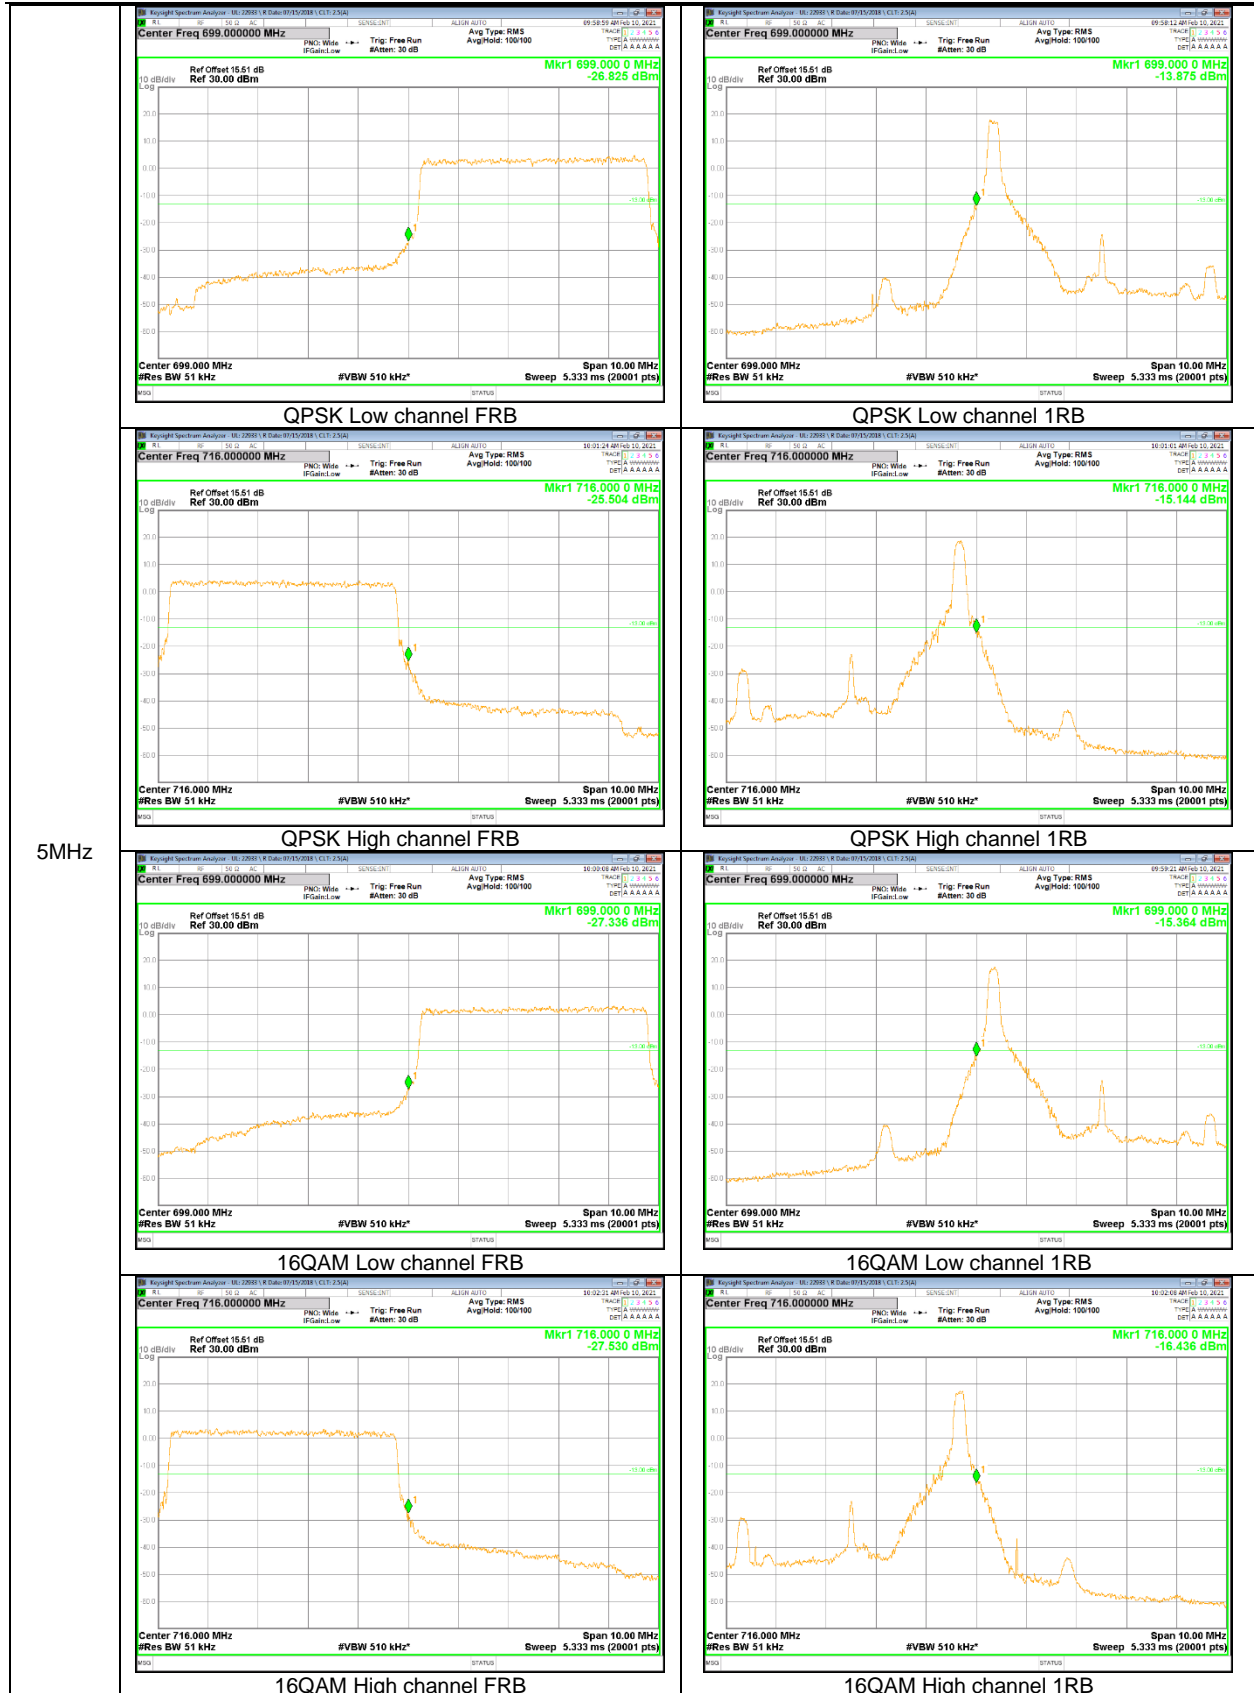

9.2.1. BAND EDGE RESULT

GSM

CDMA

BC 1

WCDMA

LTE Band 12

10 MHz

3MHz

LTE Band 13

10MHz

LTE Band 14

LTE Band 25