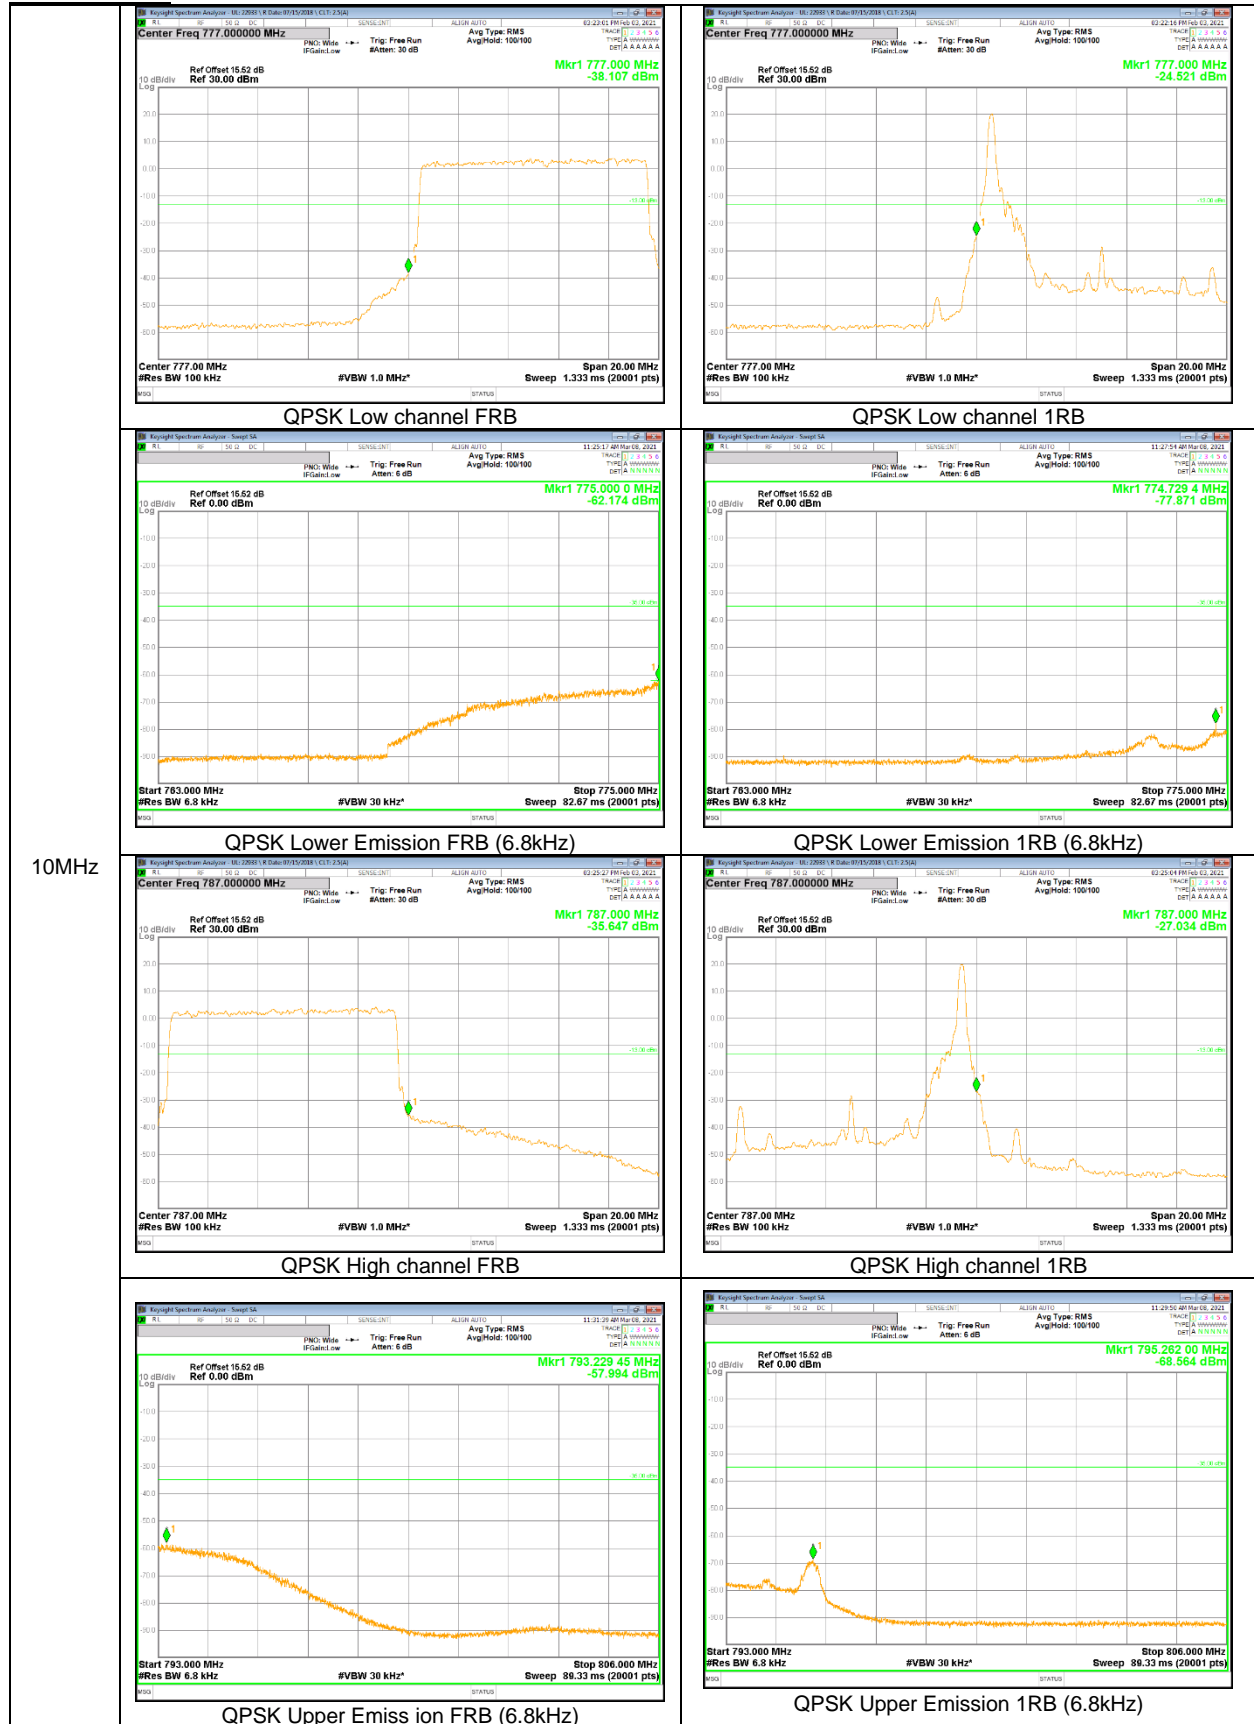

9.2.1. BAND EDGE RESULT

GSM

CDMA

BC 1

WCDMA

LTE Band 12

10 MHz

3MHz

LTE Band 13

10MHz

LTE Band 14

LTE Band 25