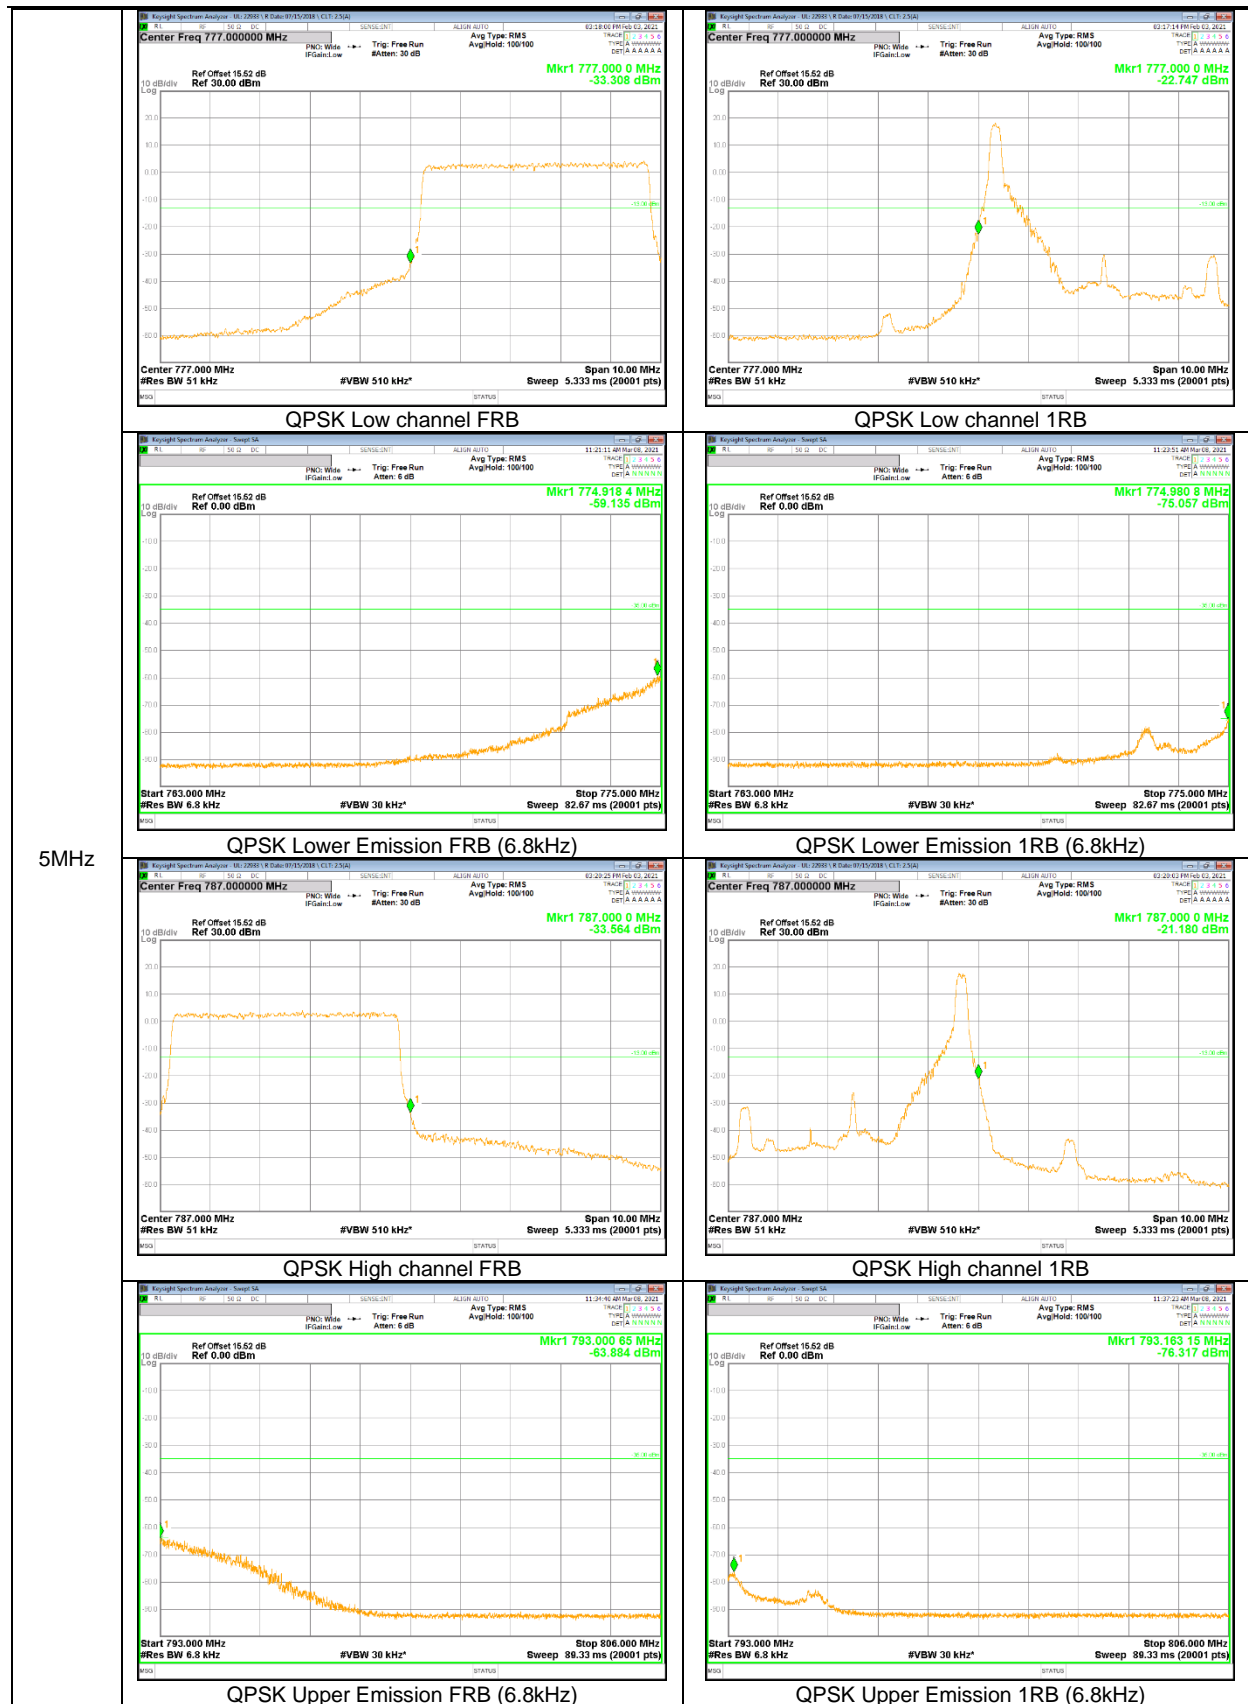

9.2.1. BAND EDGE RESULT

GSM

CDMA

BC 1

WCDMA

LTE Band 12

10 MHz

3MHz

LTE Band 13

10MHz

LTE Band 14

LTE Band 25