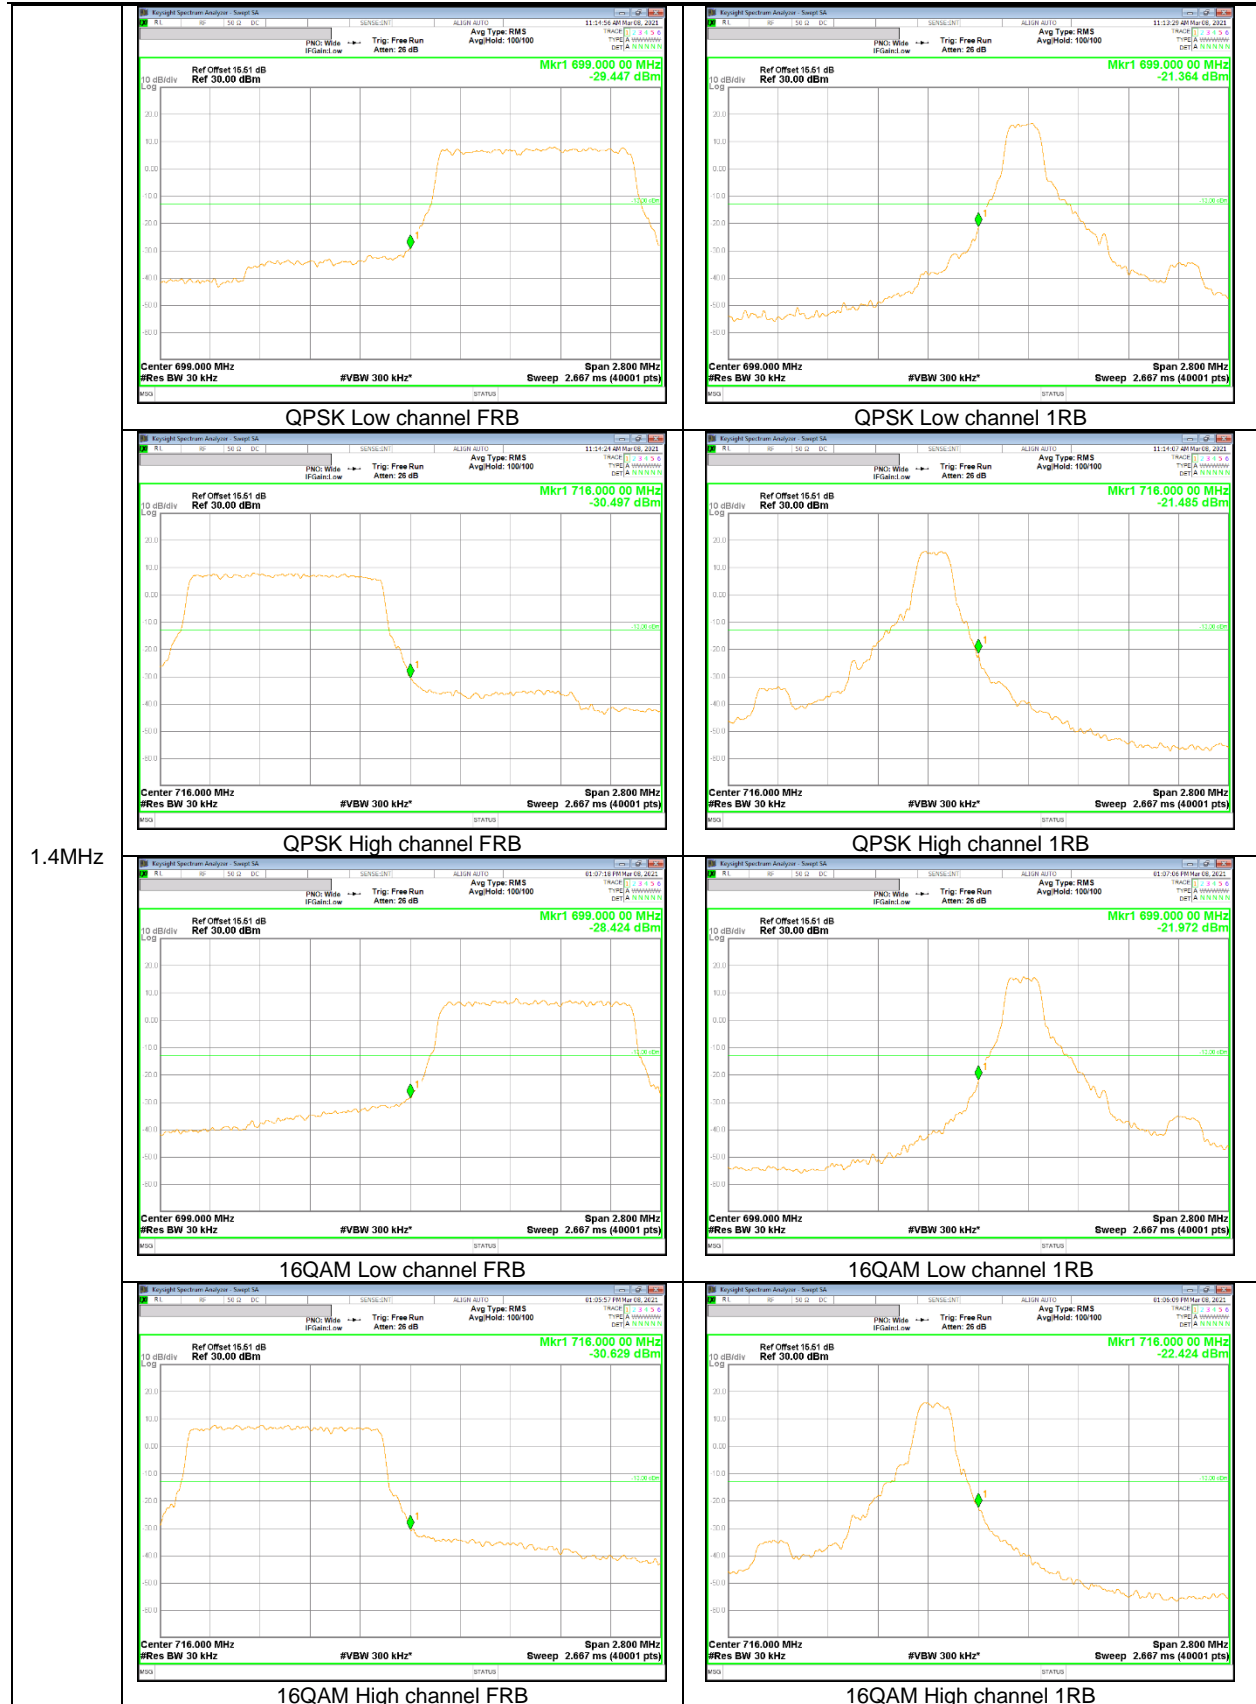

9.2.1. BAND EDGE RESULT

GSM

CDMA

BC 1

WCDMA

LTE Band 12

10 MHz

3MHz

LTE Band 13

10MHz

LTE Band 14

LTE Band 25