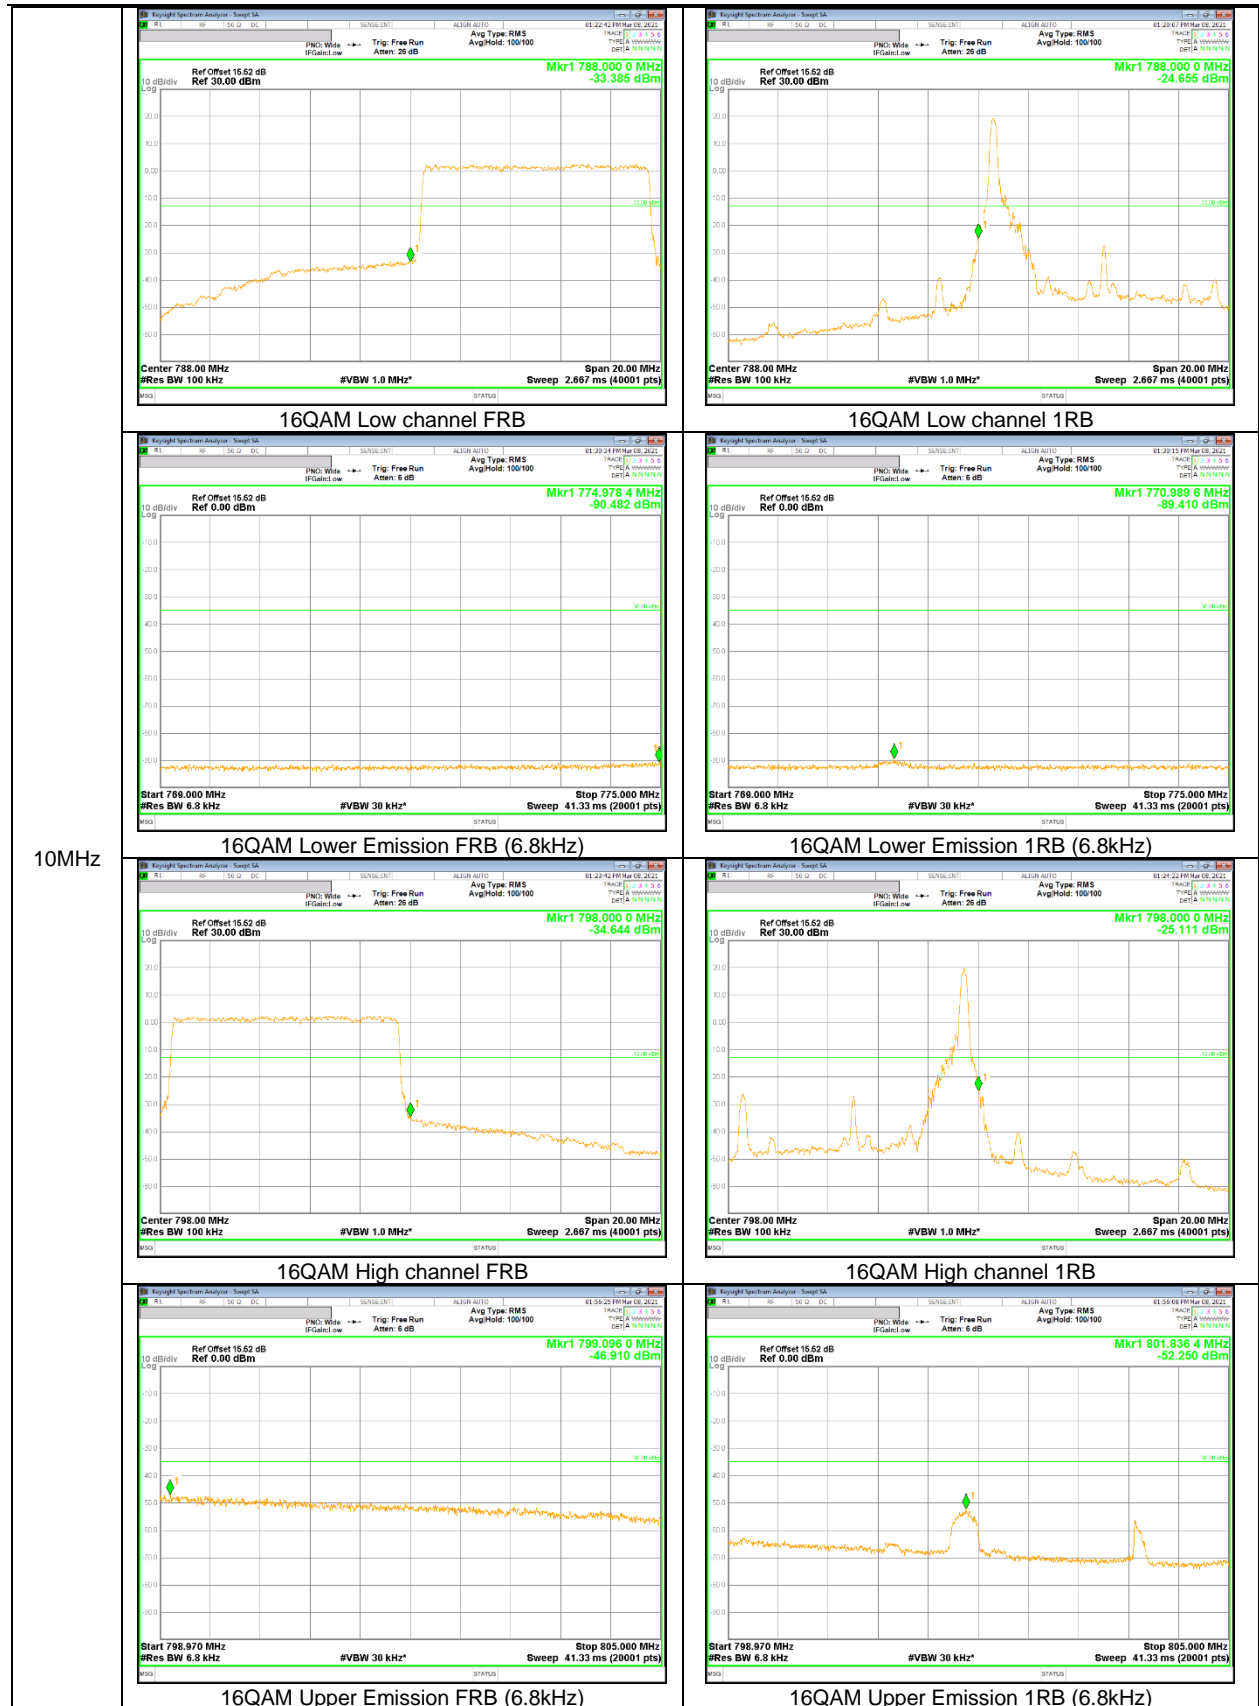

9.2.1. BAND EDGE RESULT

GSM

CDMA

BC 1

WCDMA

LTE Band 12

10 MHz

3MHz

LTE Band 13

10MHz

LTE Band 14

LTE Band 25