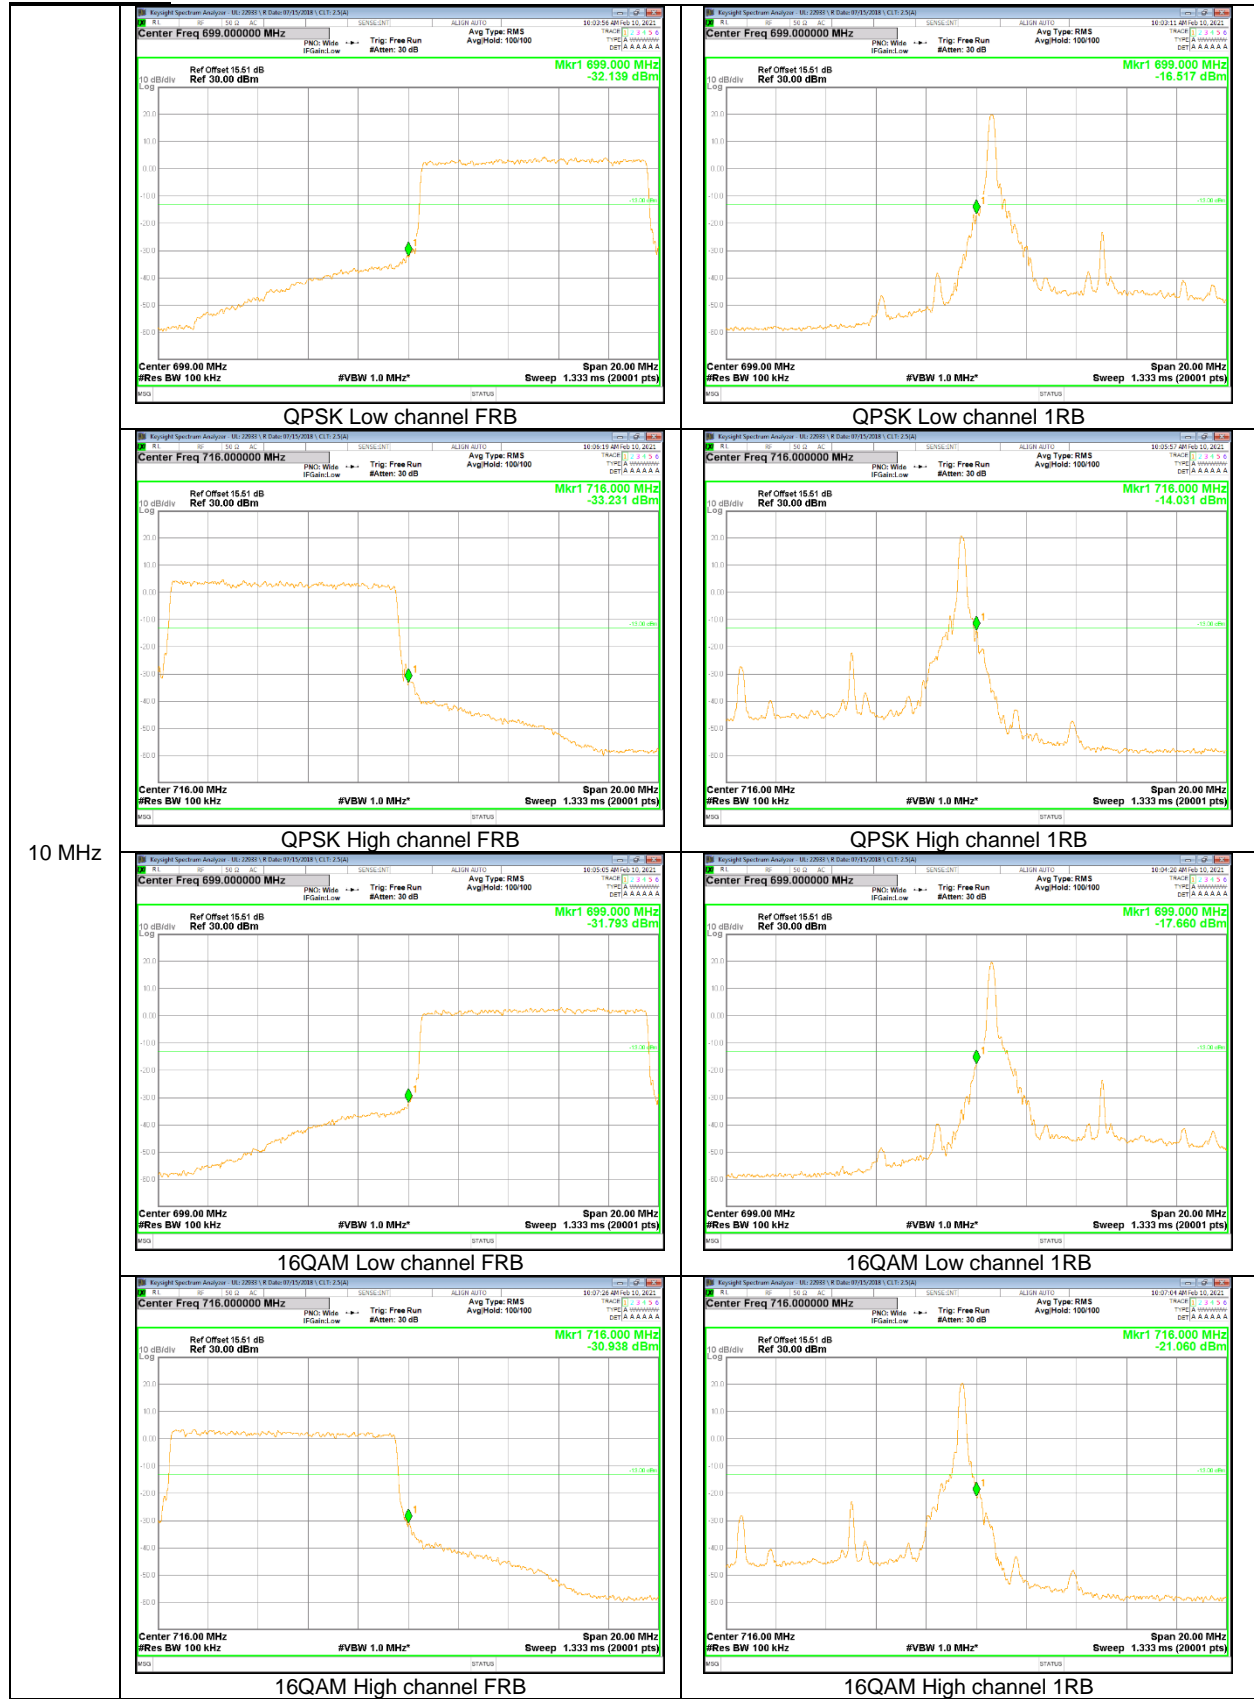

9.2.1. BAND EDGE RESULT

GSM

CDMA

BC 1

WCDMA

LTE Band 12

10 MHz

3MHz

LTE Band 13

10MHz

LTE Band 14

LTE Band 25