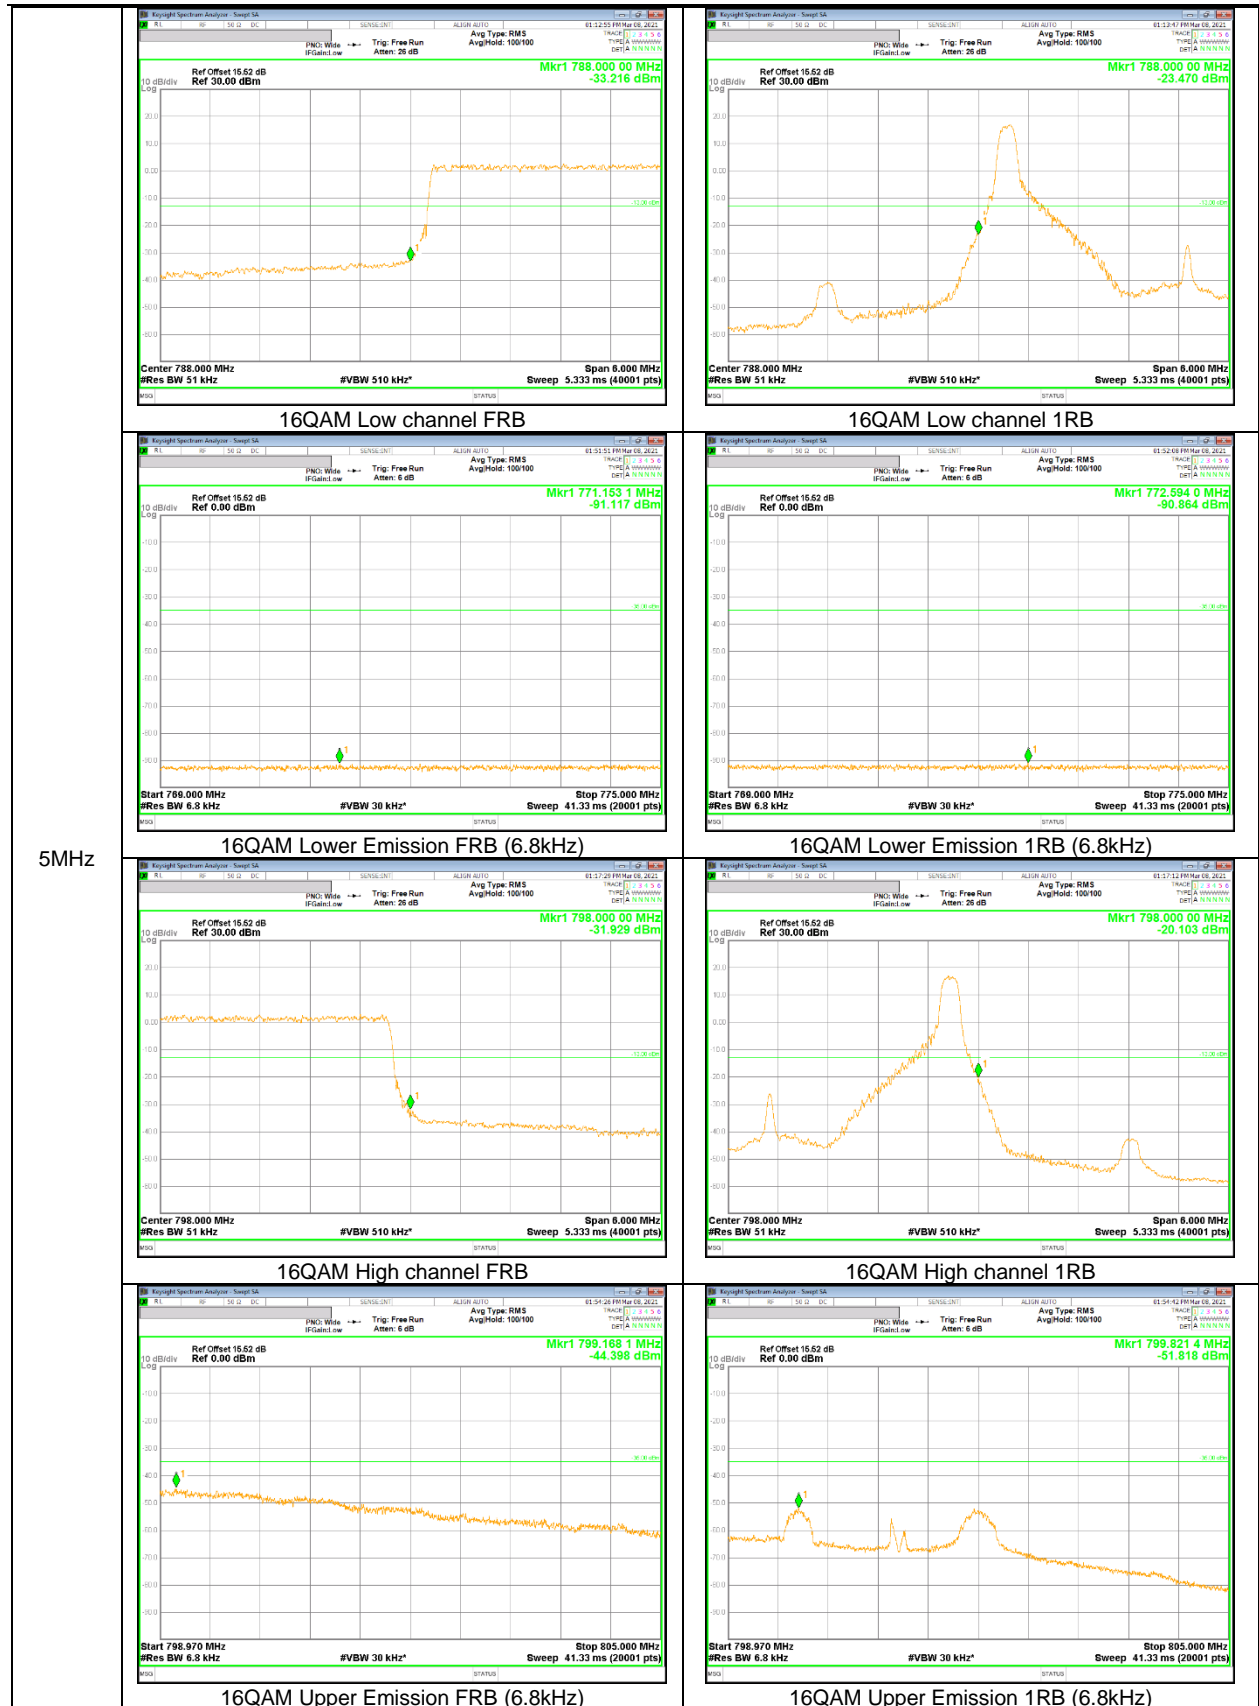

9.2.1. BAND EDGE RESULT

GSM

CDMA

BC 1

WCDMA

LTE Band 12

10 MHz

3MHz

LTE Band 13

10MHz

LTE Band 14

LTE Band 25