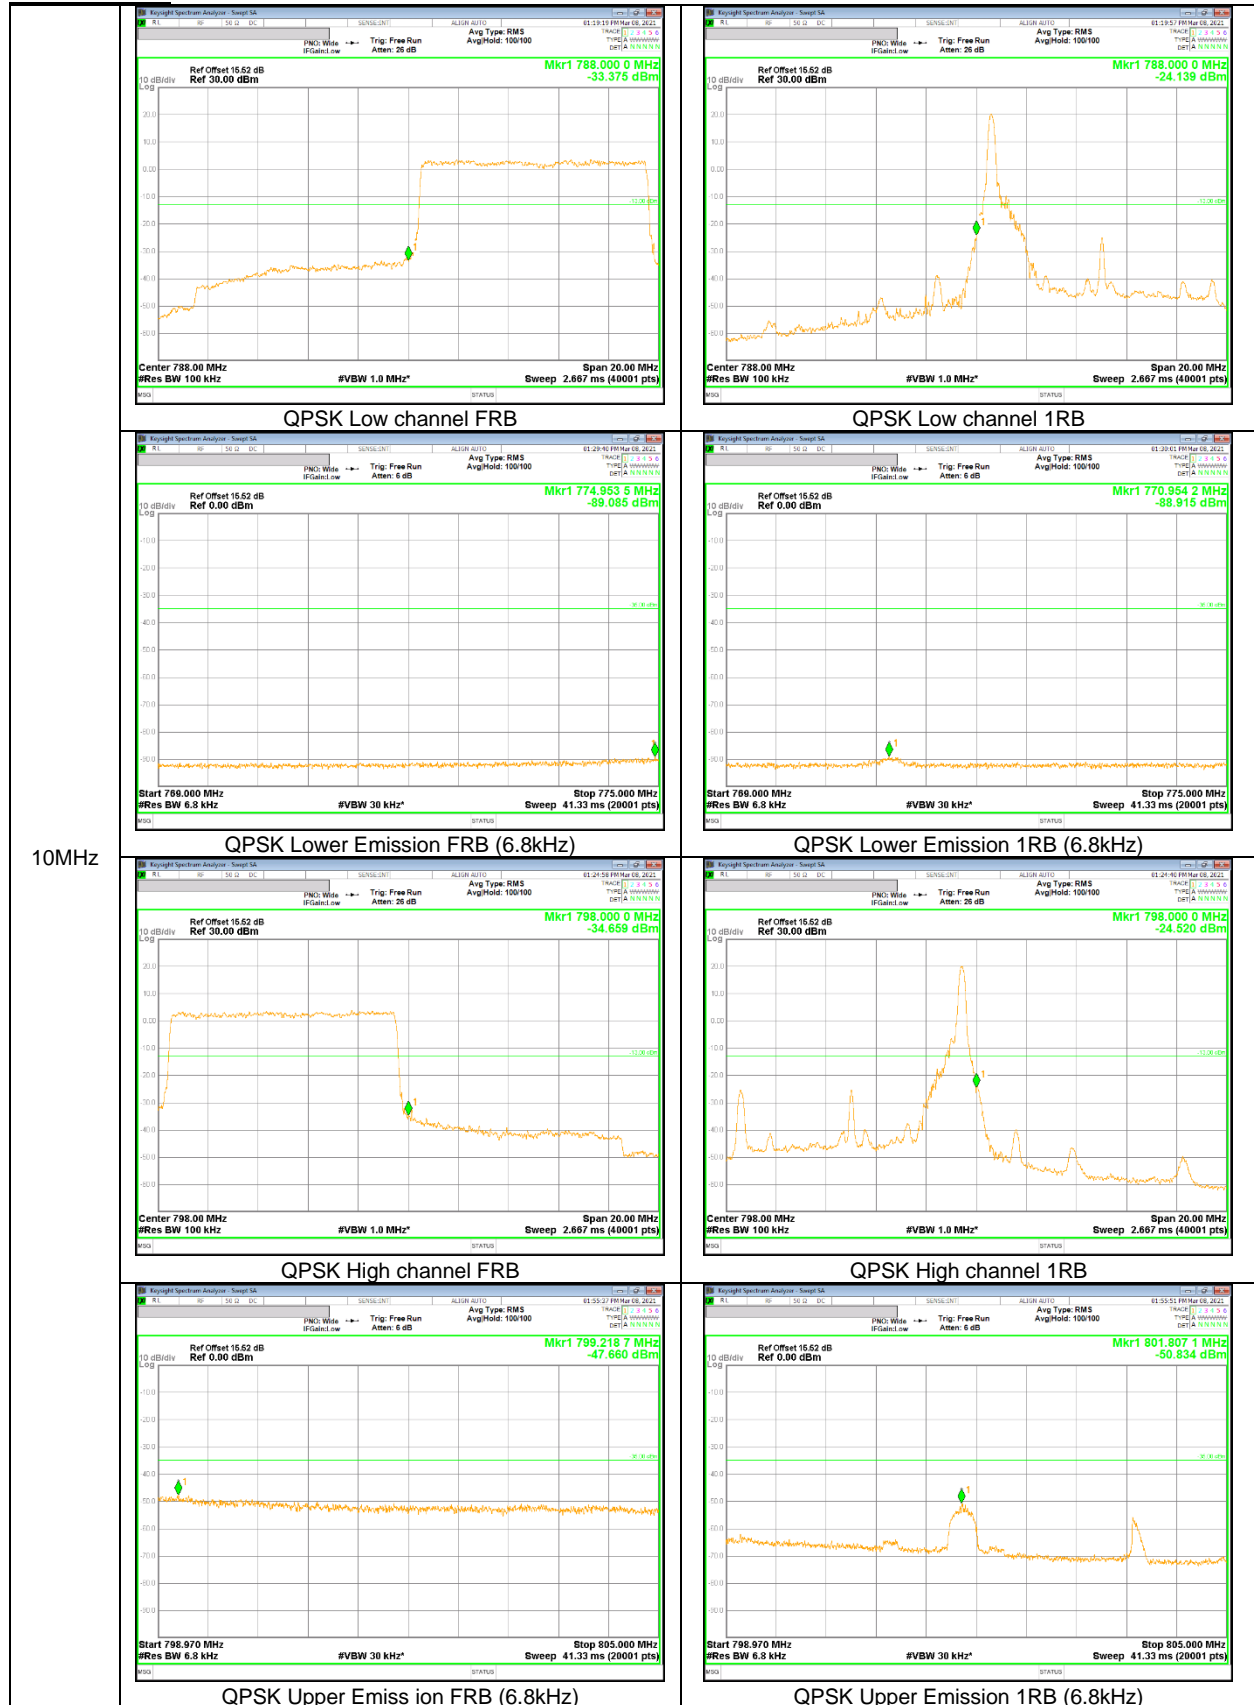

9.2.1. BAND EDGE RESULT

GSM

CDMA

BC 1

WCDMA

LTE Band 12

10 MHz

3MHz

LTE Band 13

10MHz

LTE Band 14

LTE Band 25