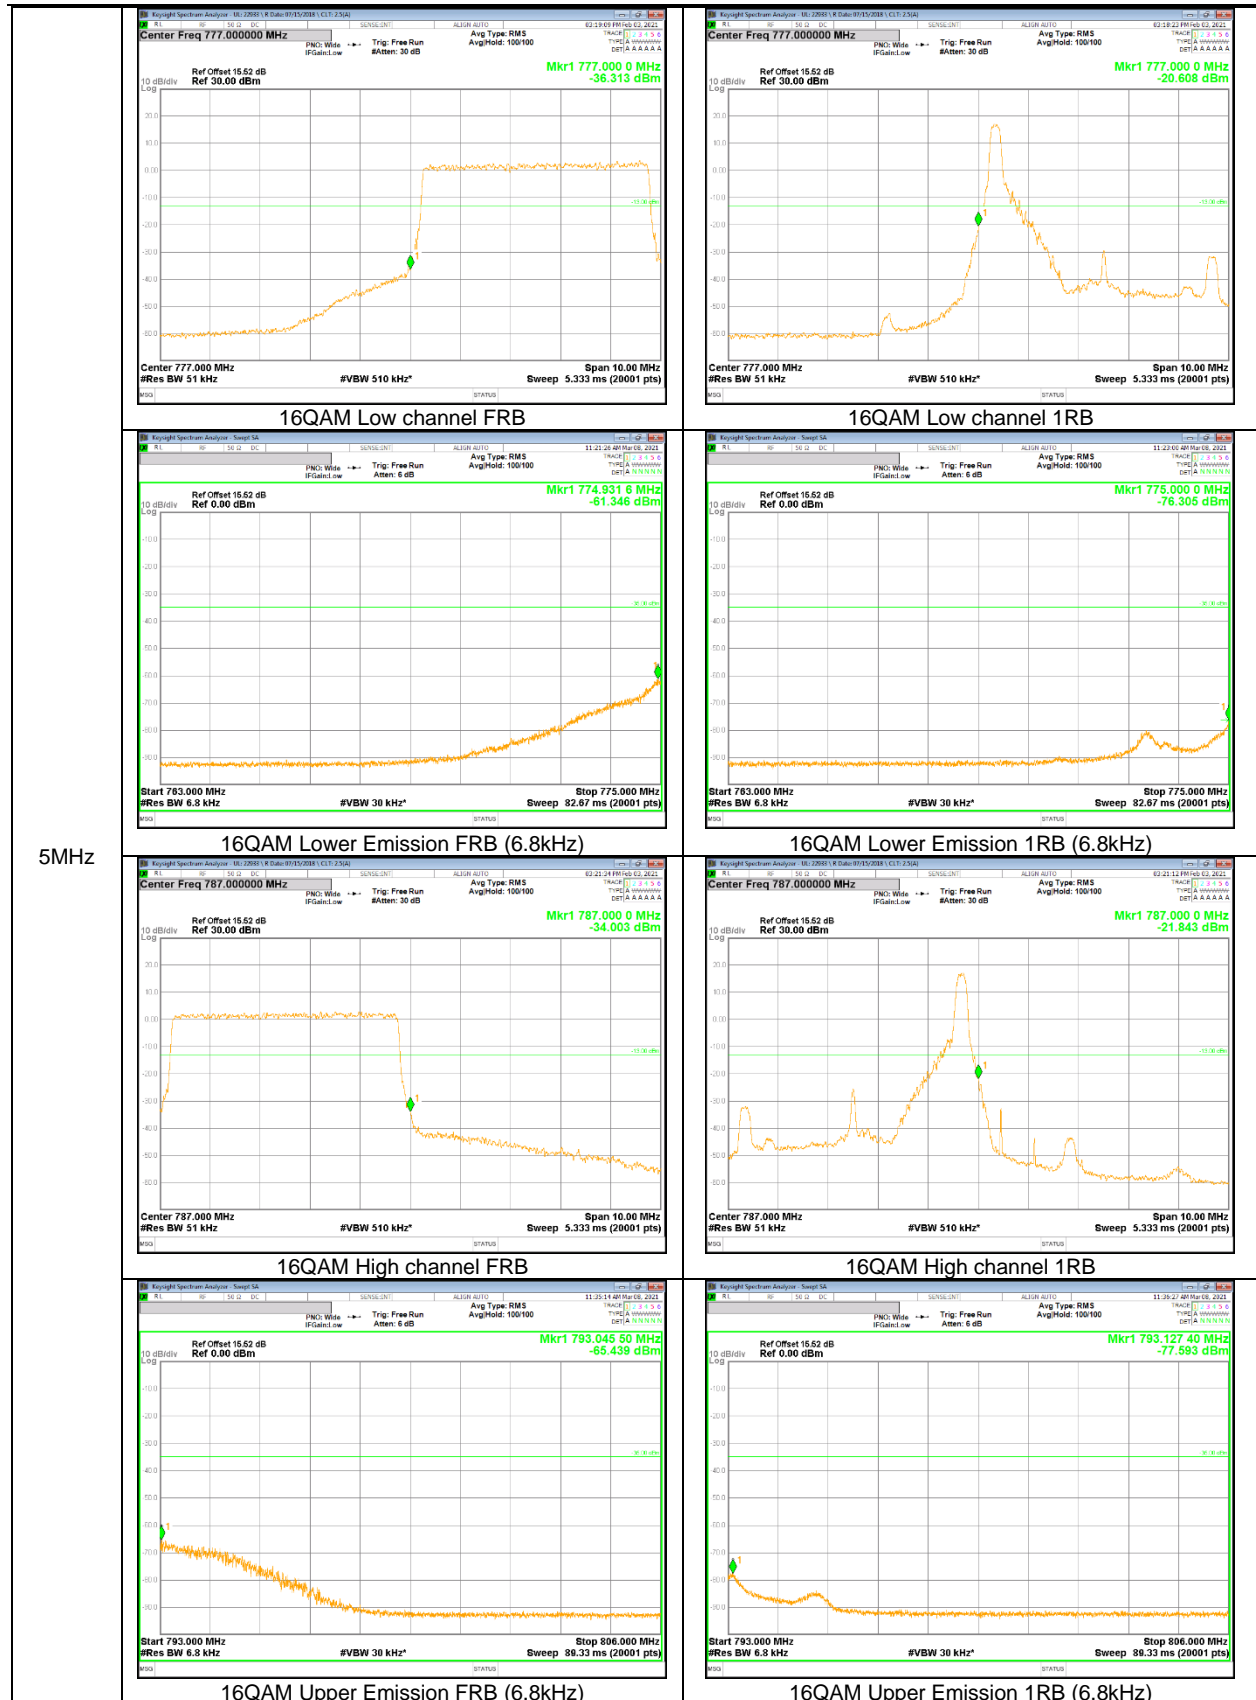

9.2.1. BAND EDGE RESULT

GSM

CDMA

BC 1

WCDMA

LTE Band 12

10 MHz

3MHz

LTE Band 13

10MHz

LTE Band 14

LTE Band 25