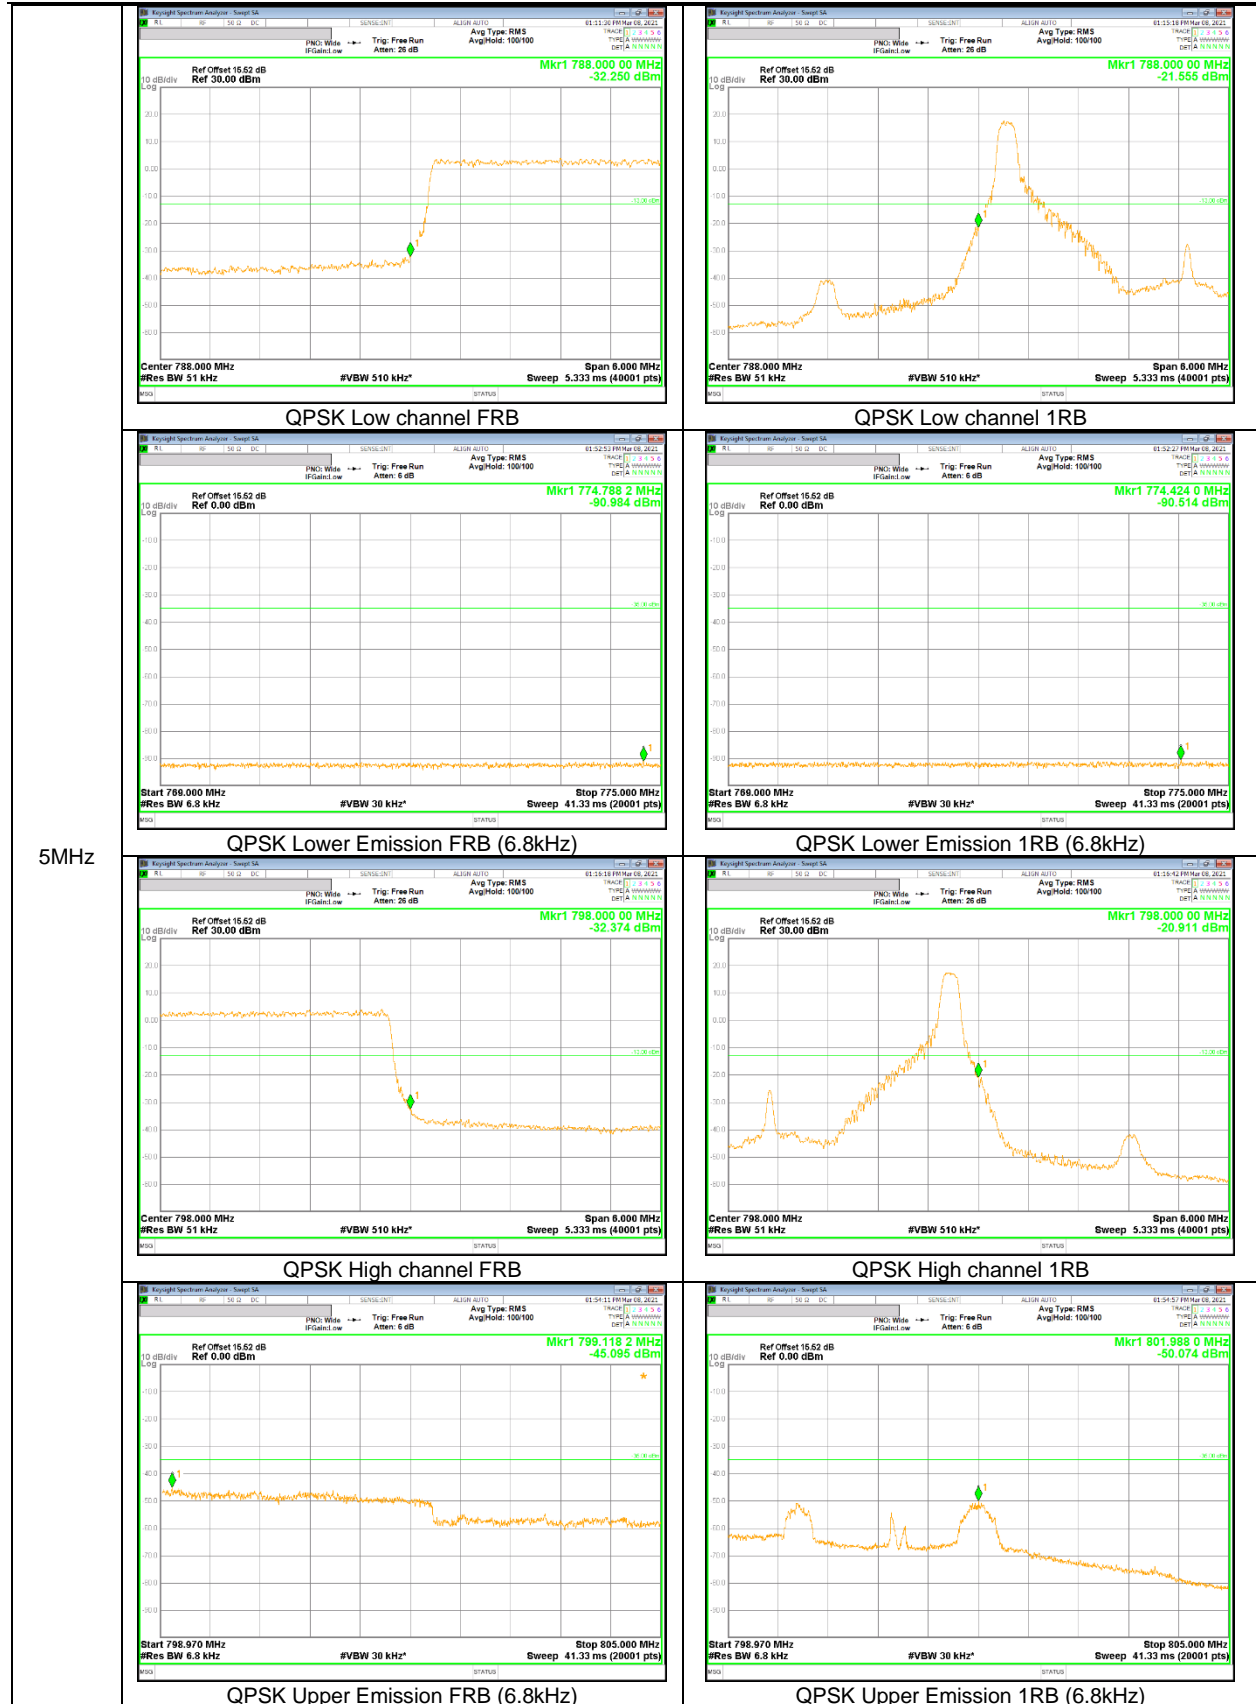

9.2.1. BAND EDGE RESULT

GSM

CDMA

BC 1

WCDMA

LTE Band 12

10 MHz

3MHz

LTE Band 13

10MHz

LTE Band 14

LTE Band 25