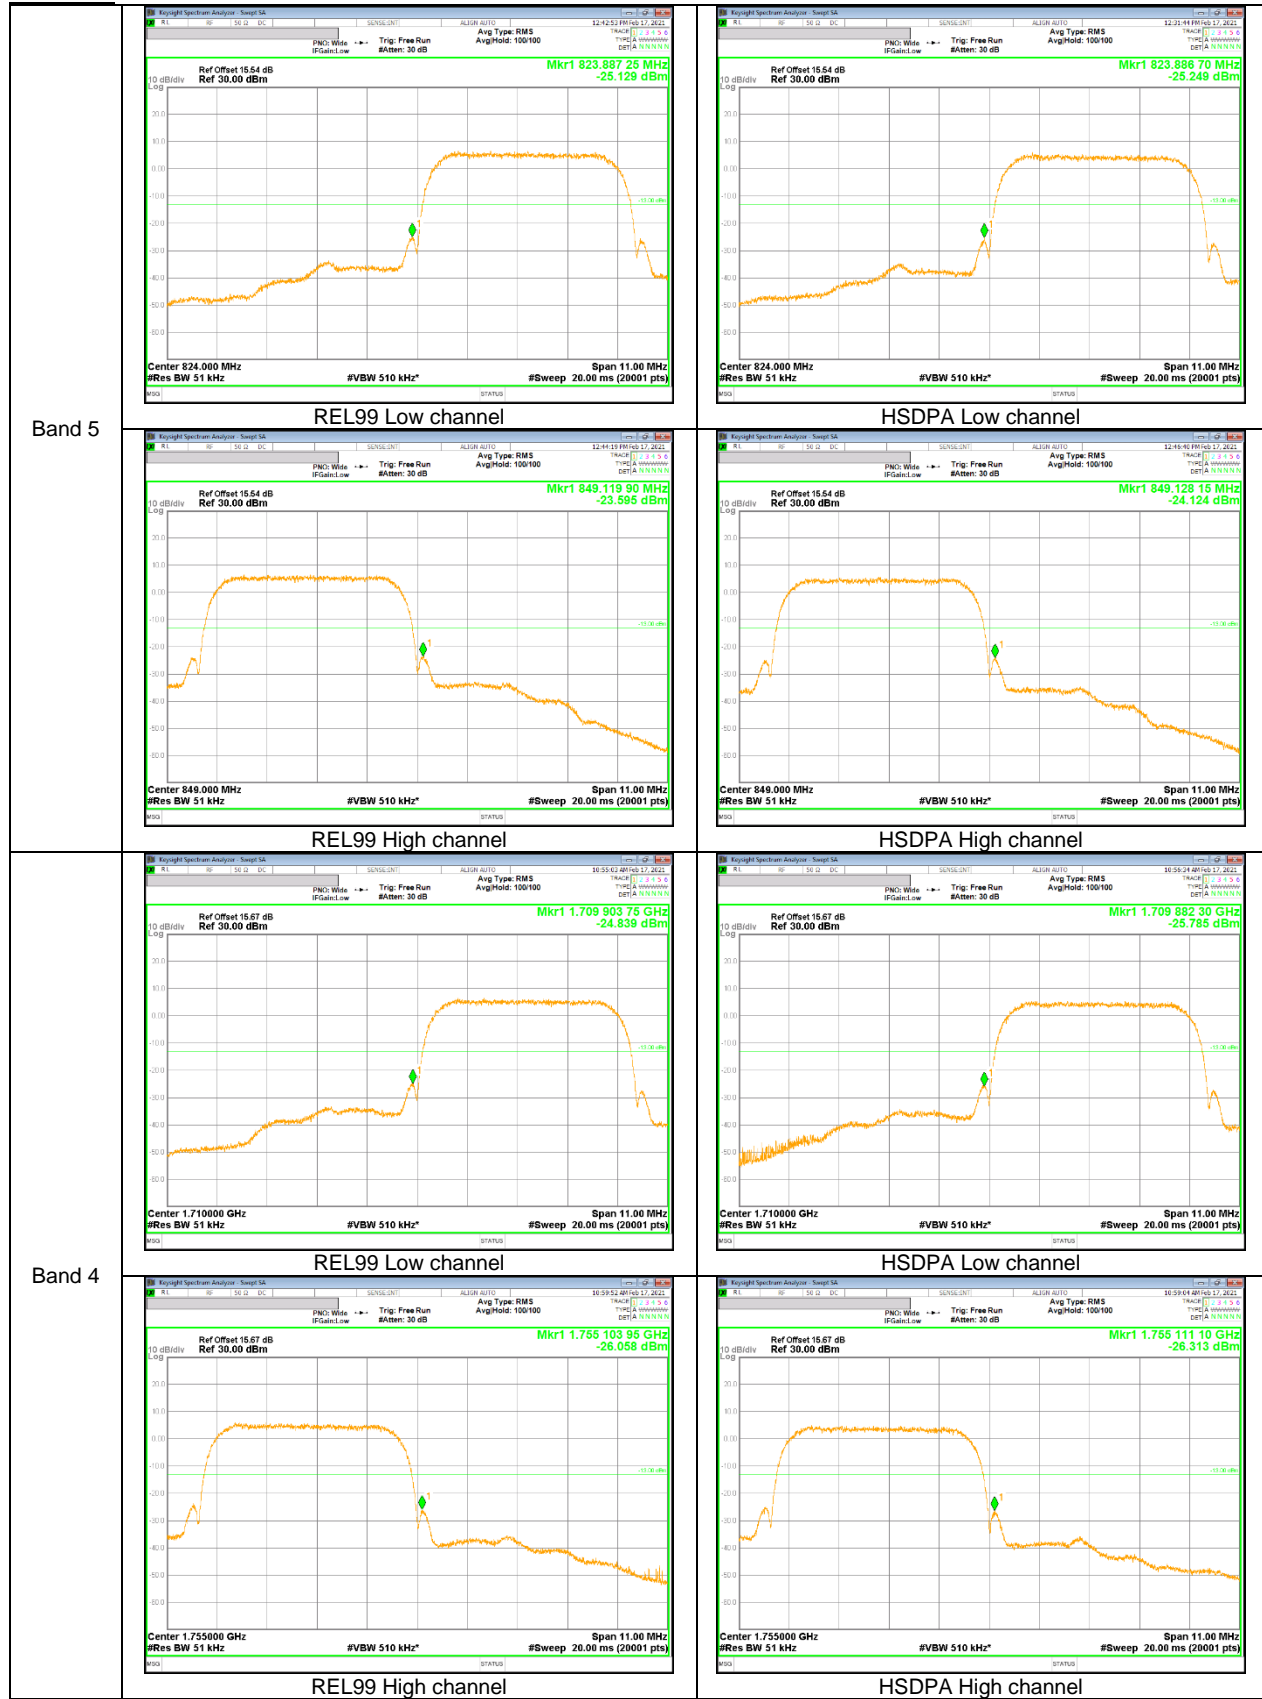

9.2.1. BAND EDGE RESULT

GSM

CDMA

BC 1

WCDMA

LTE Band 12

10 MHz

3MHz

LTE Band 13

10MHz

LTE Band 14

LTE Band 25