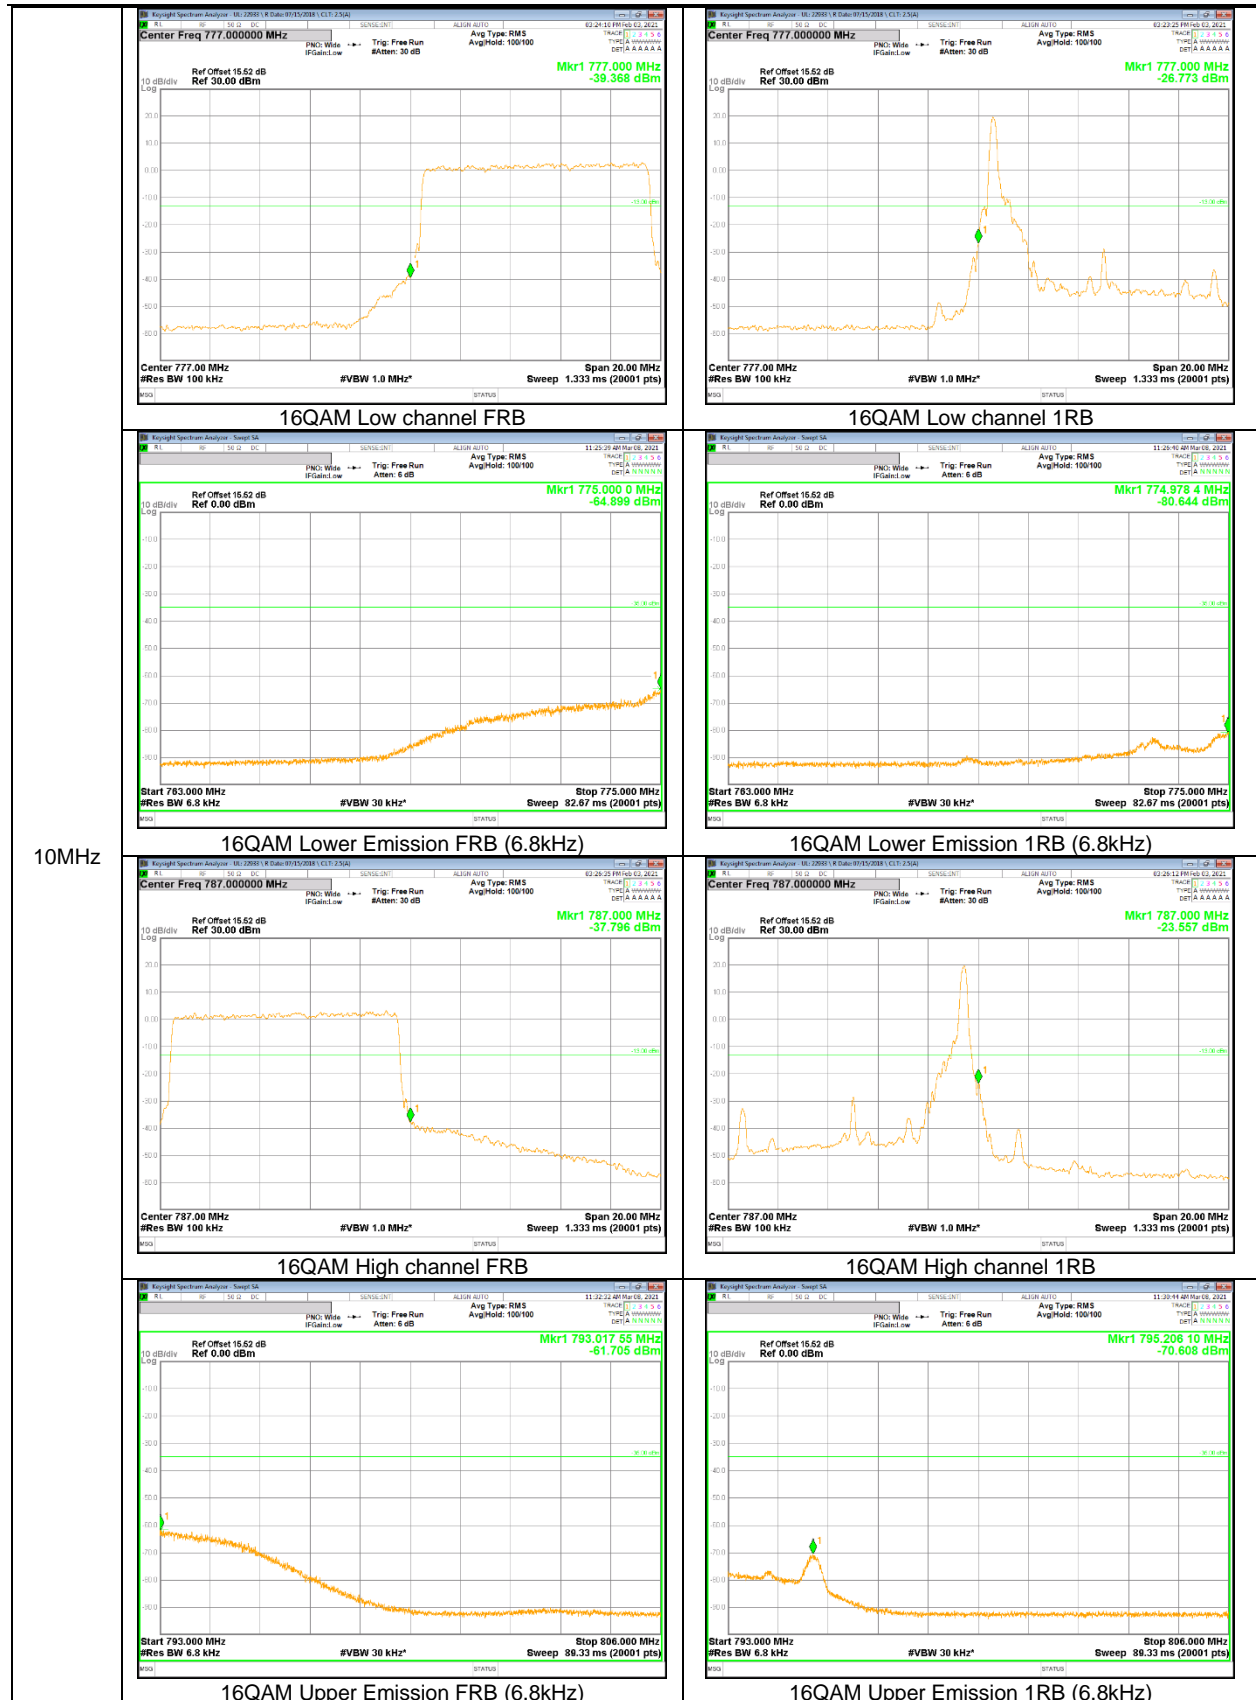

9.2.1. BAND EDGE RESULT

GSM

CDMA

BC 1

WCDMA

LTE Band 12

10 MHz

3MHz

LTE Band 13

10MHz

LTE Band 14

LTE Band 25