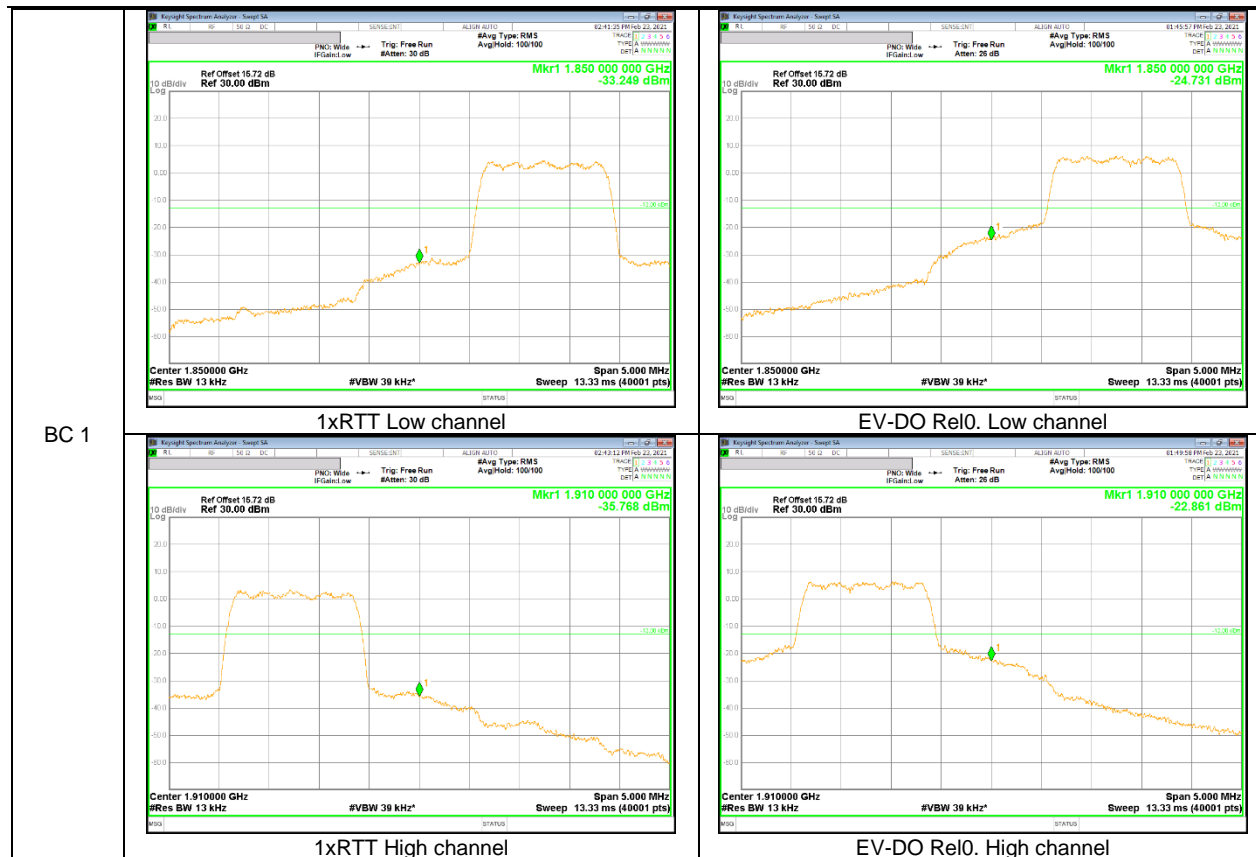

9.2.1. BAND EDGE RESULT

GSM

CDMA

BC 1

WCDMA

LTE Band 12

10 MHz

3MHz

LTE Band 13

10MHz

LTE Band 14

LTE Band 25