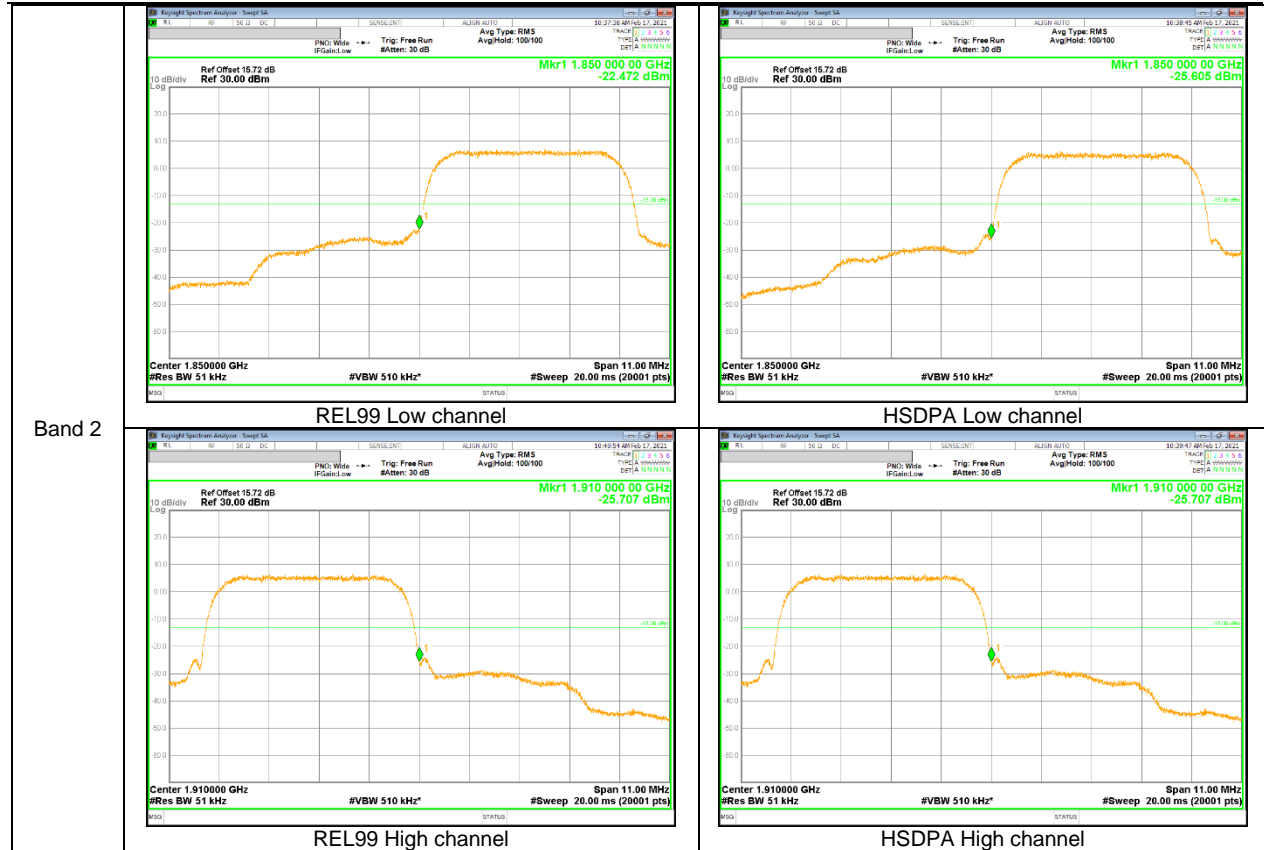

9.2.1. BAND EDGE RESULT

GSM

CDMA

BC 1

WCDMA

LTE Band 12

10 MHz

3MHz

LTE Band 13

10MHz

LTE Band 14

LTE Band 25