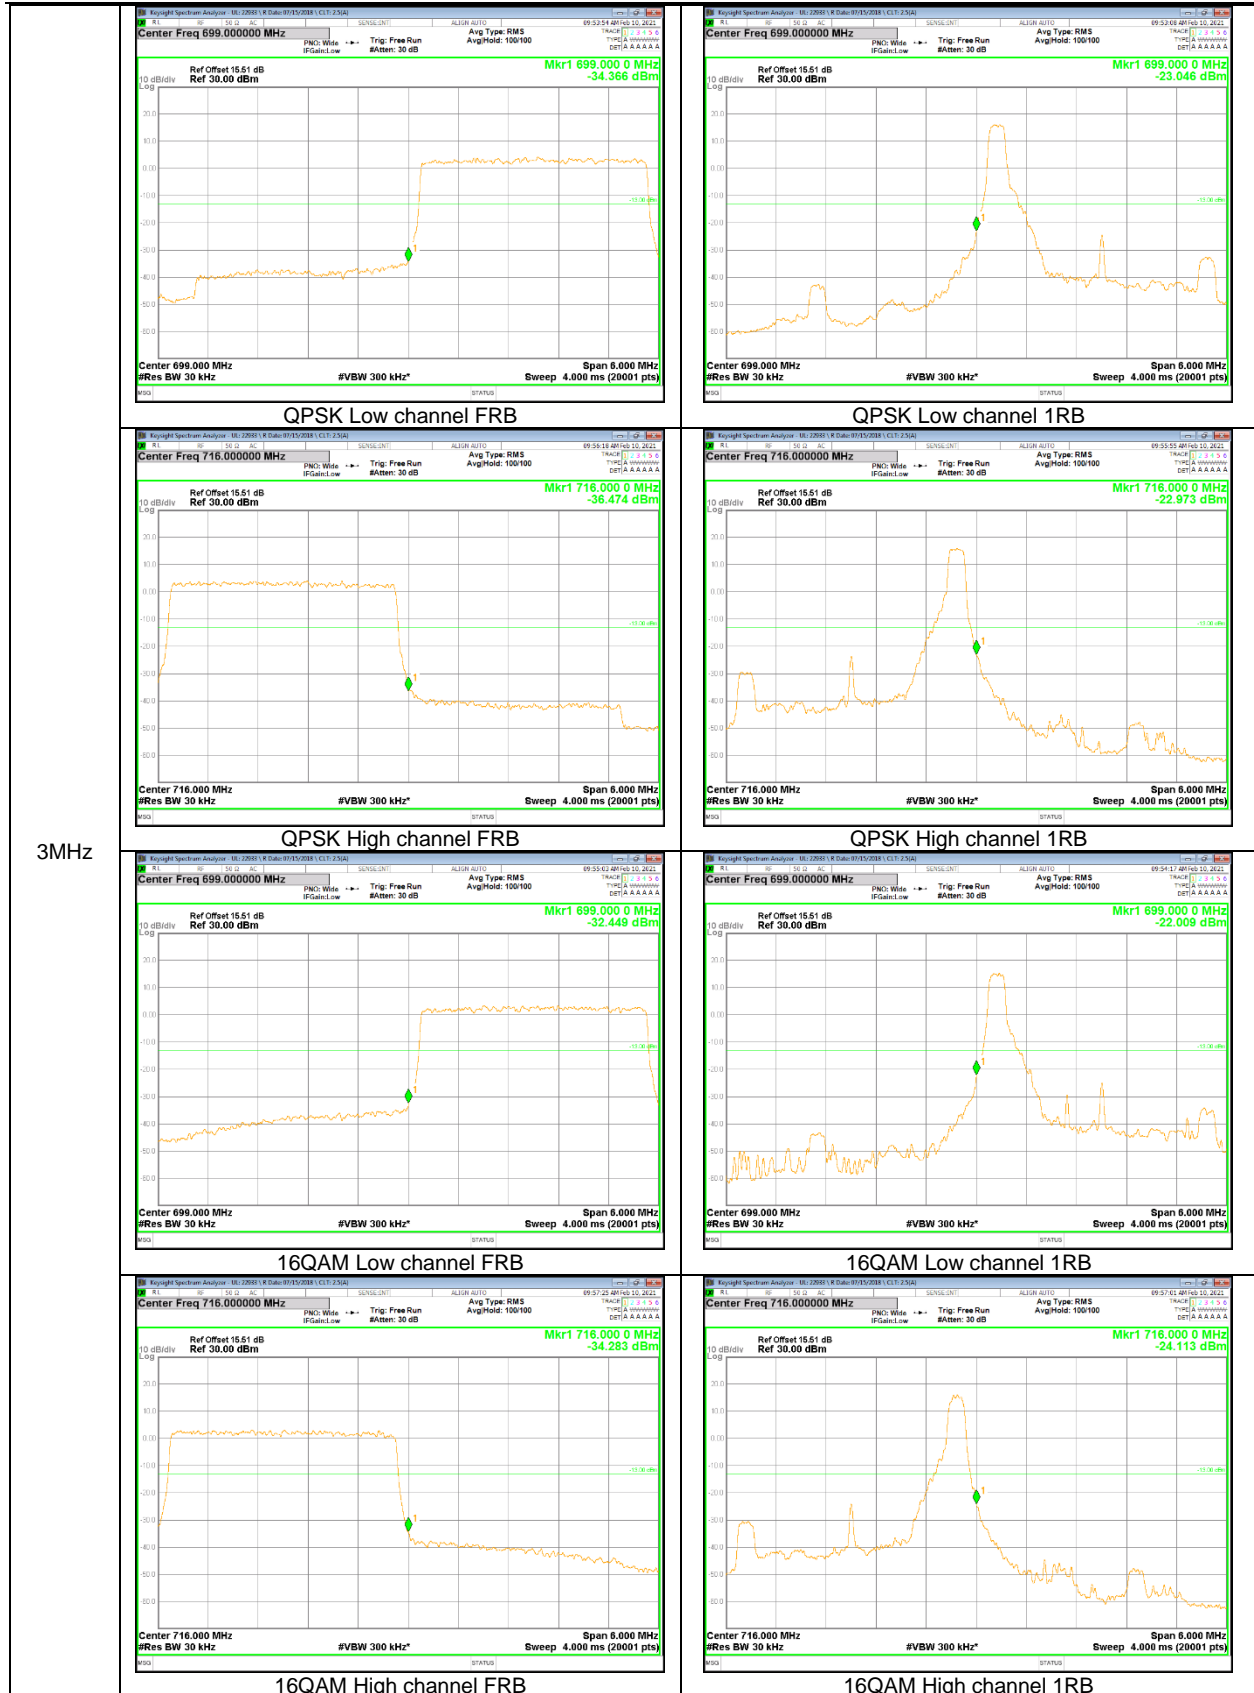

9.2.1. BAND EDGE RESULT

GSM

CDMA

BC 1

WCDMA

LTE Band 12

10 MHz

3MHz

LTE Band 13

10MHz

LTE Band 14

LTE Band 25