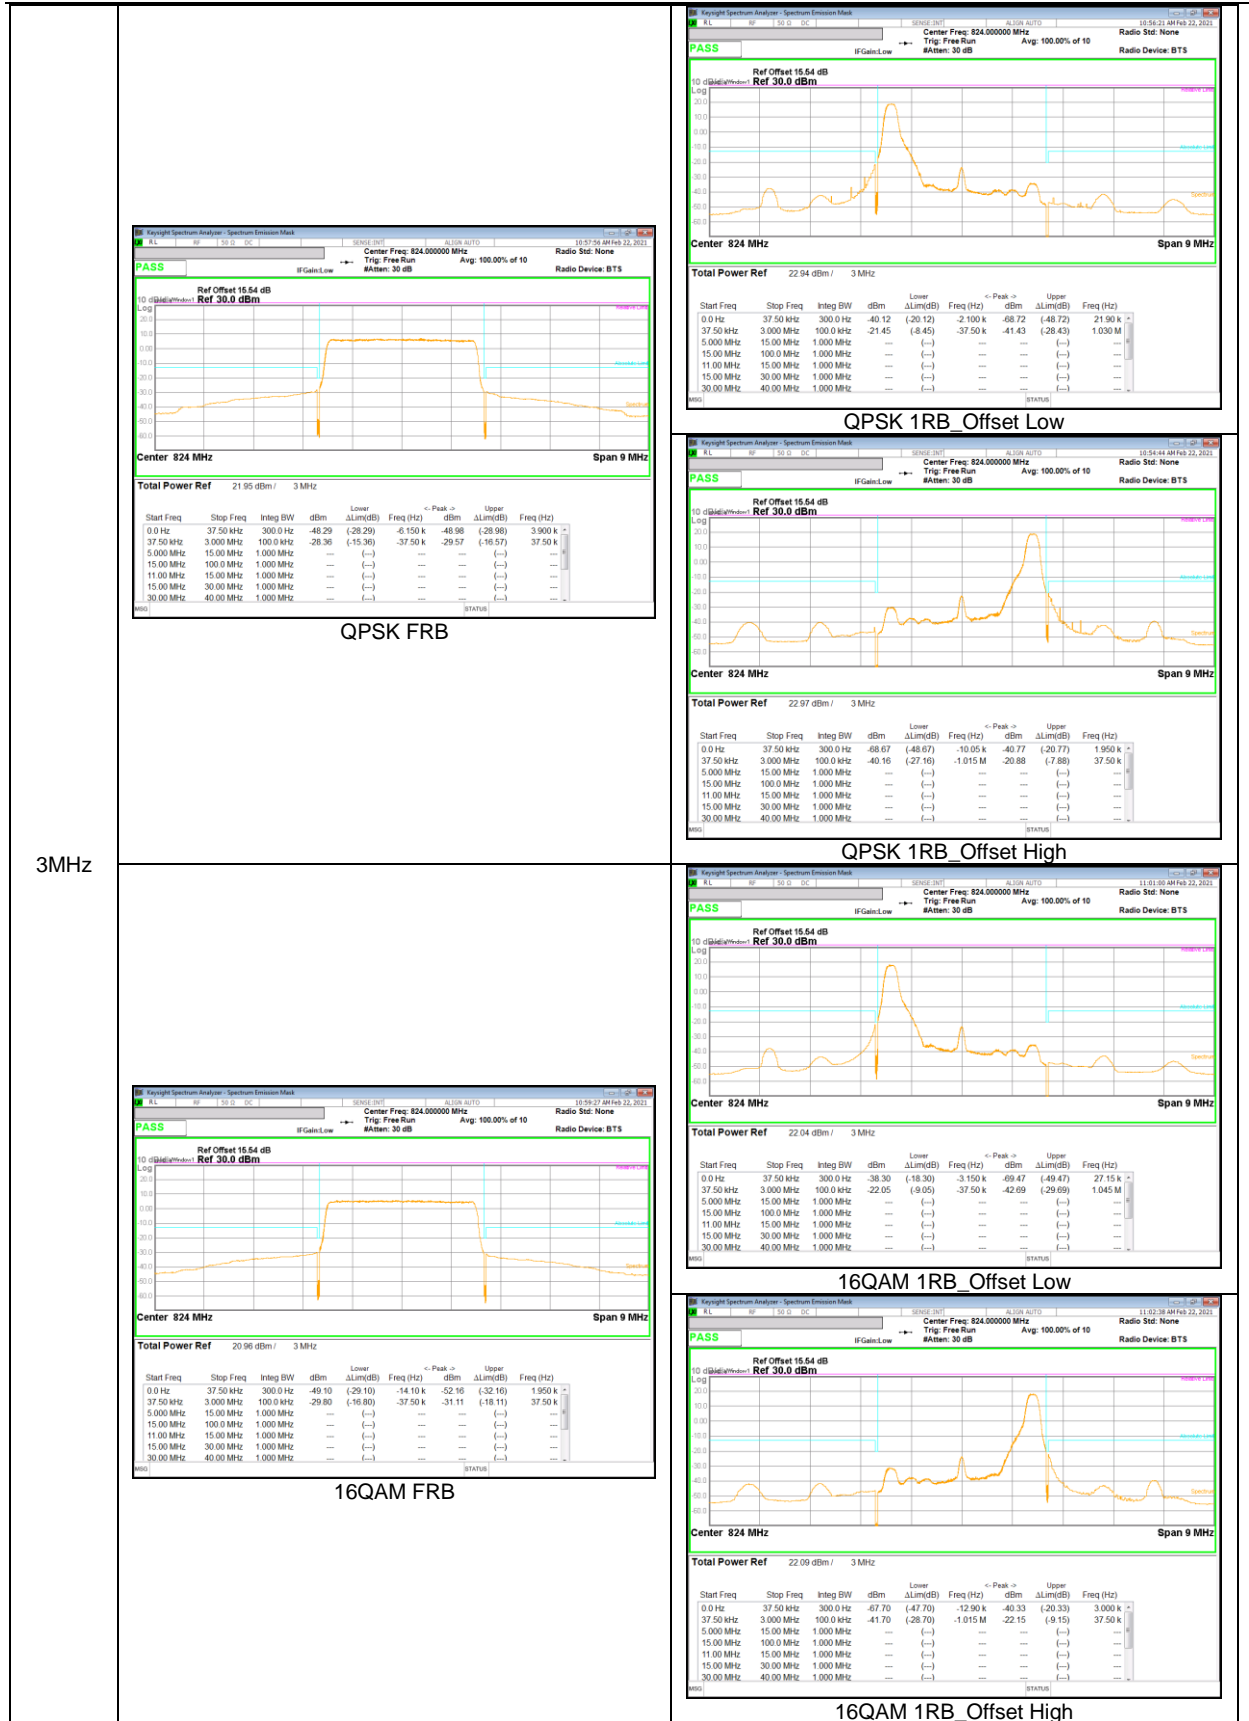

1.4 MHz

LTE Band 26 (Straddle)

LTE Band 30

5MHz

LTE Band 41(PC2)

20MHz