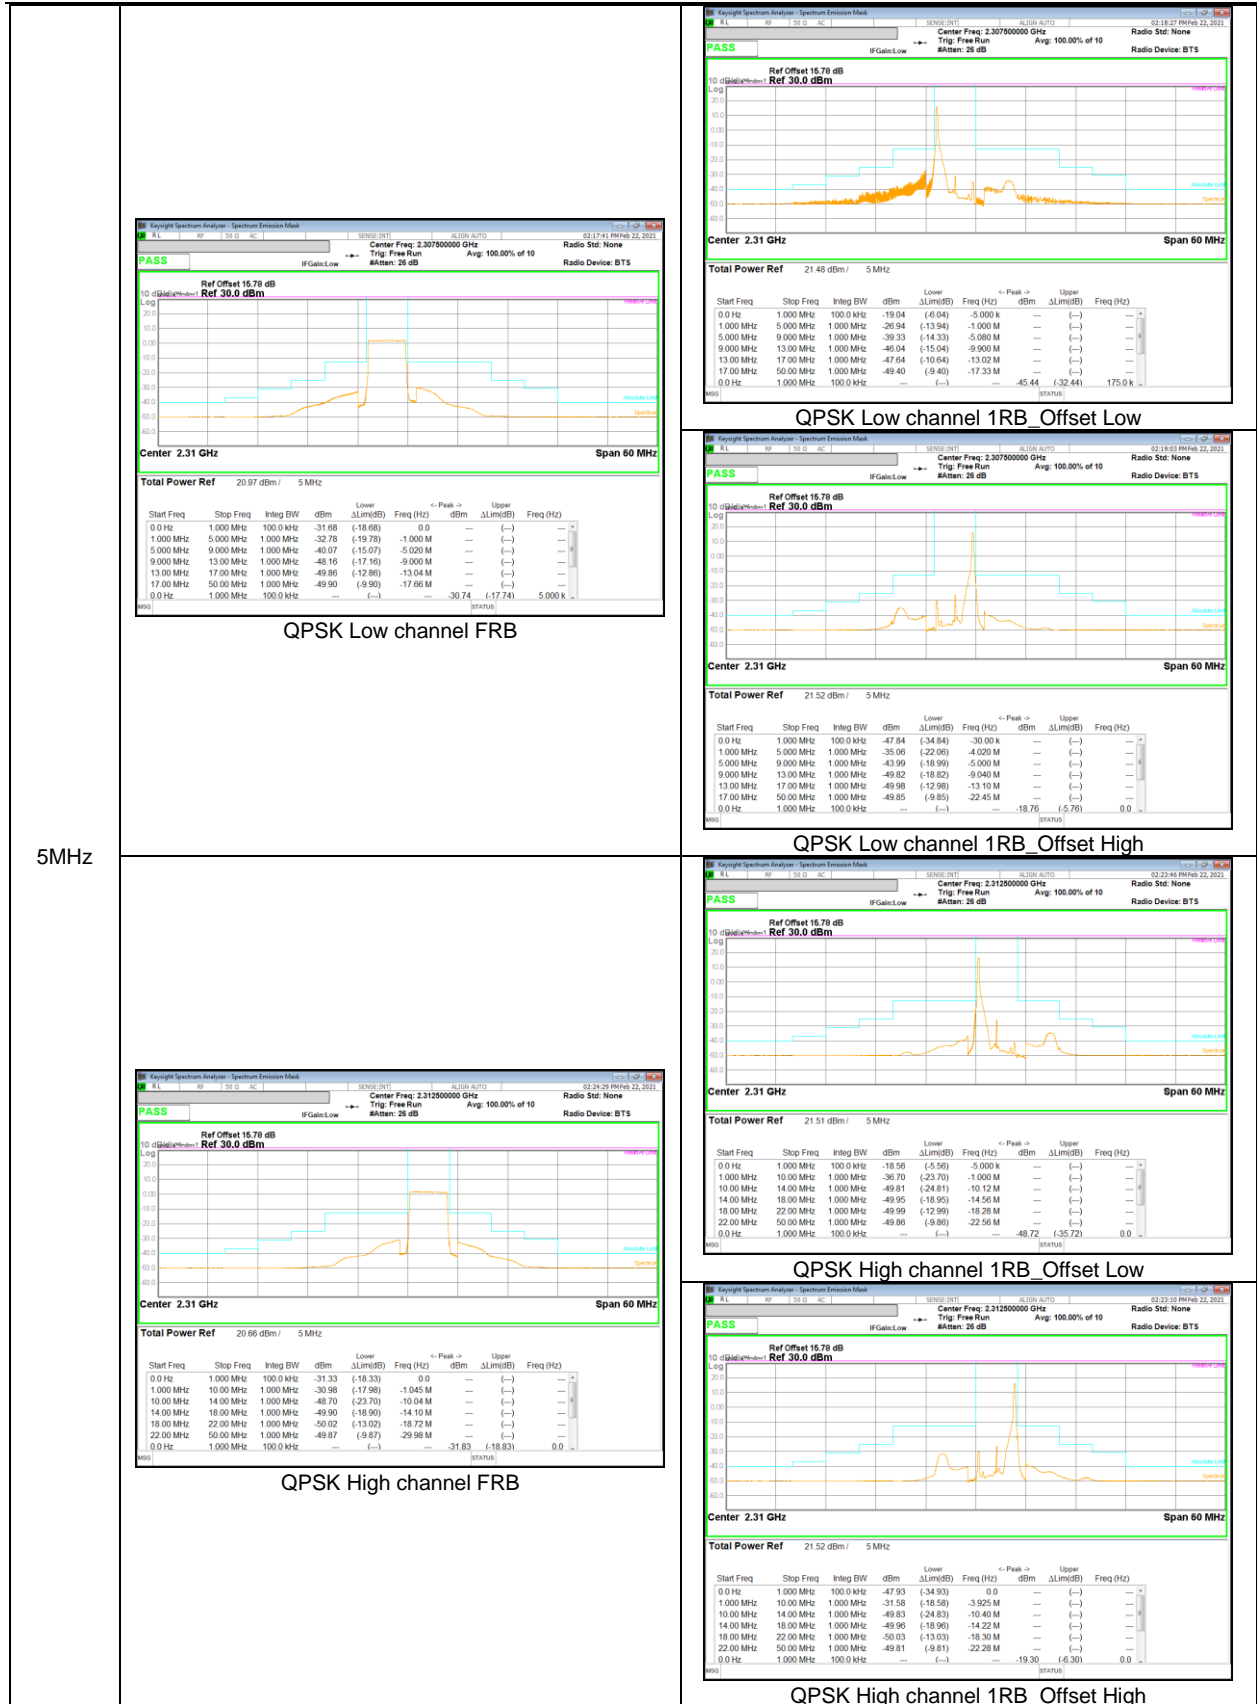

1.4 MHz

LTE Band 26 (Straddle)

LTE Band 30

5MHz

LTE Band 41(PC2)

20MHz