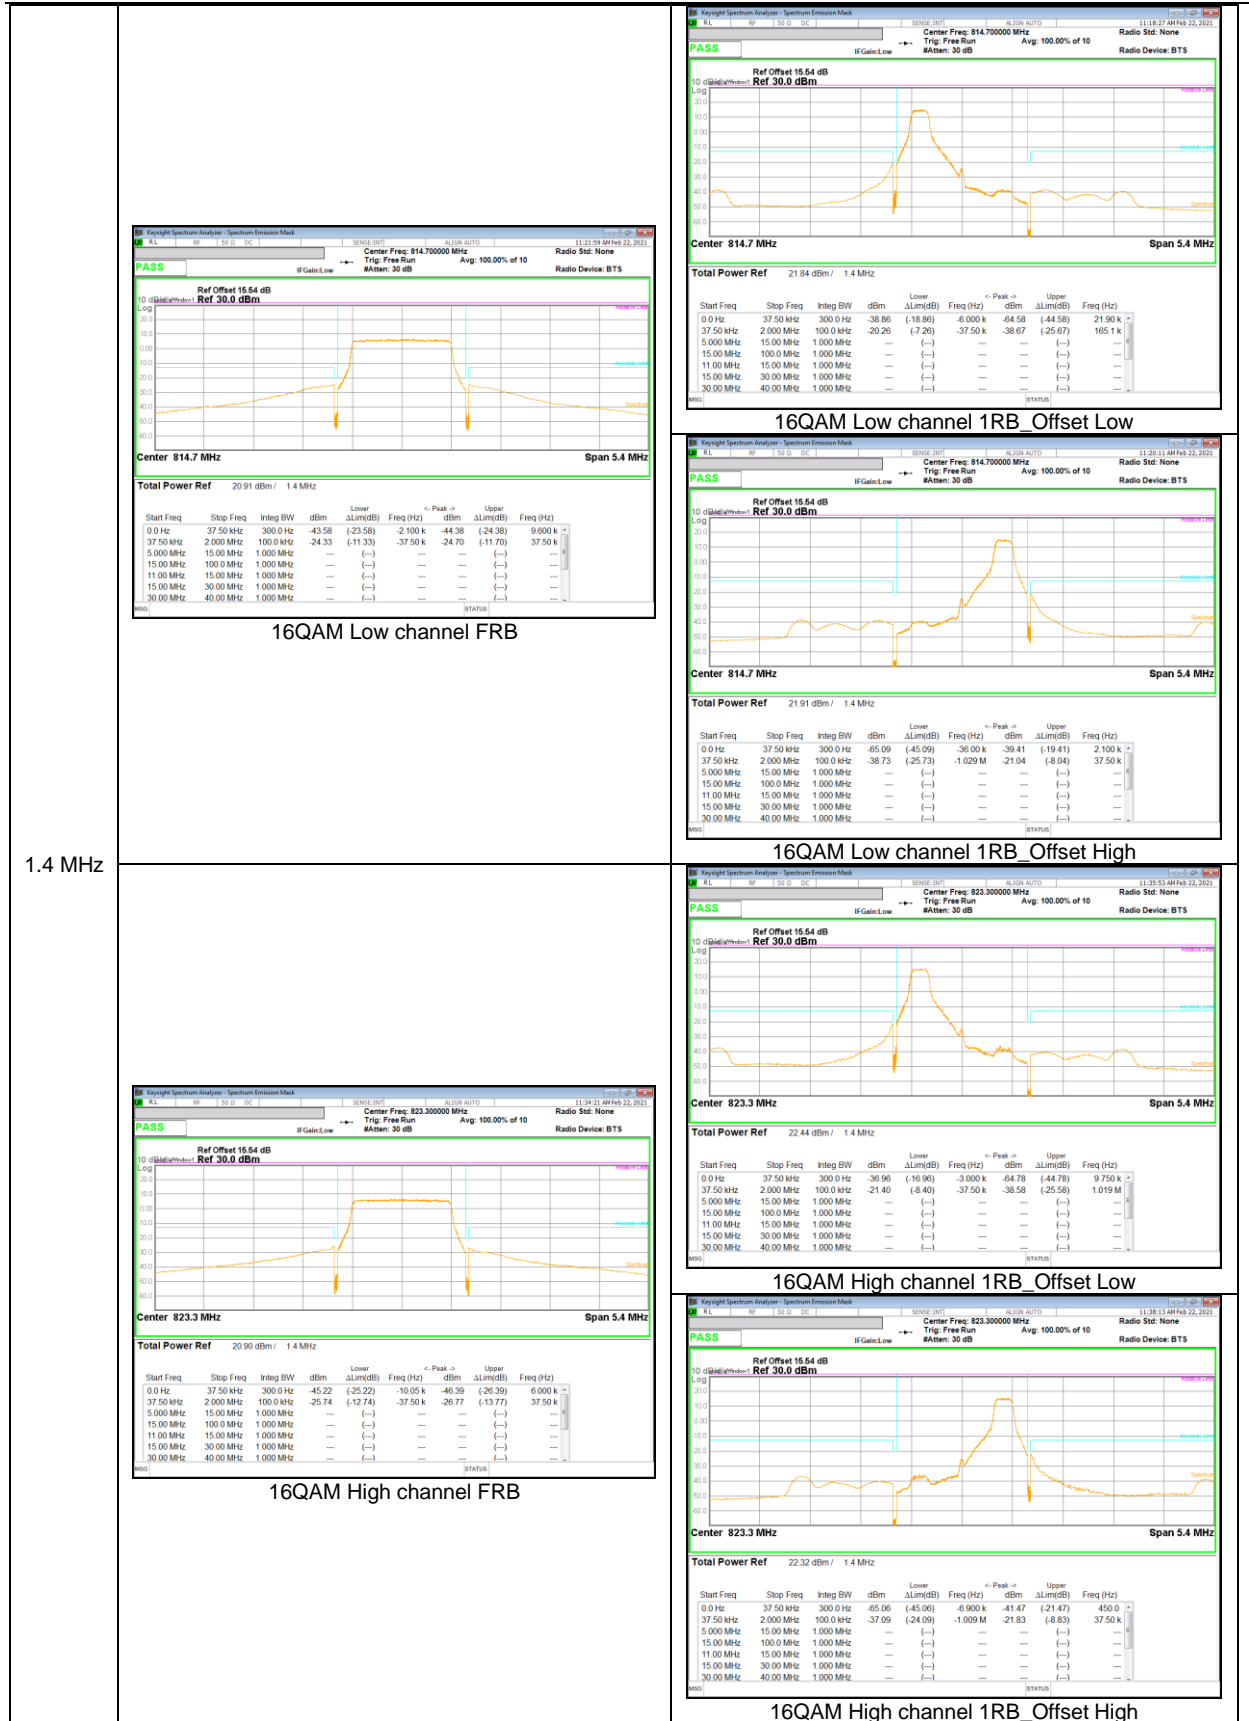

1.4 MHz

LTE Band 26 (Straddle)

LTE Band 30

5MHz

LTE Band 41(PC2)

20MHz