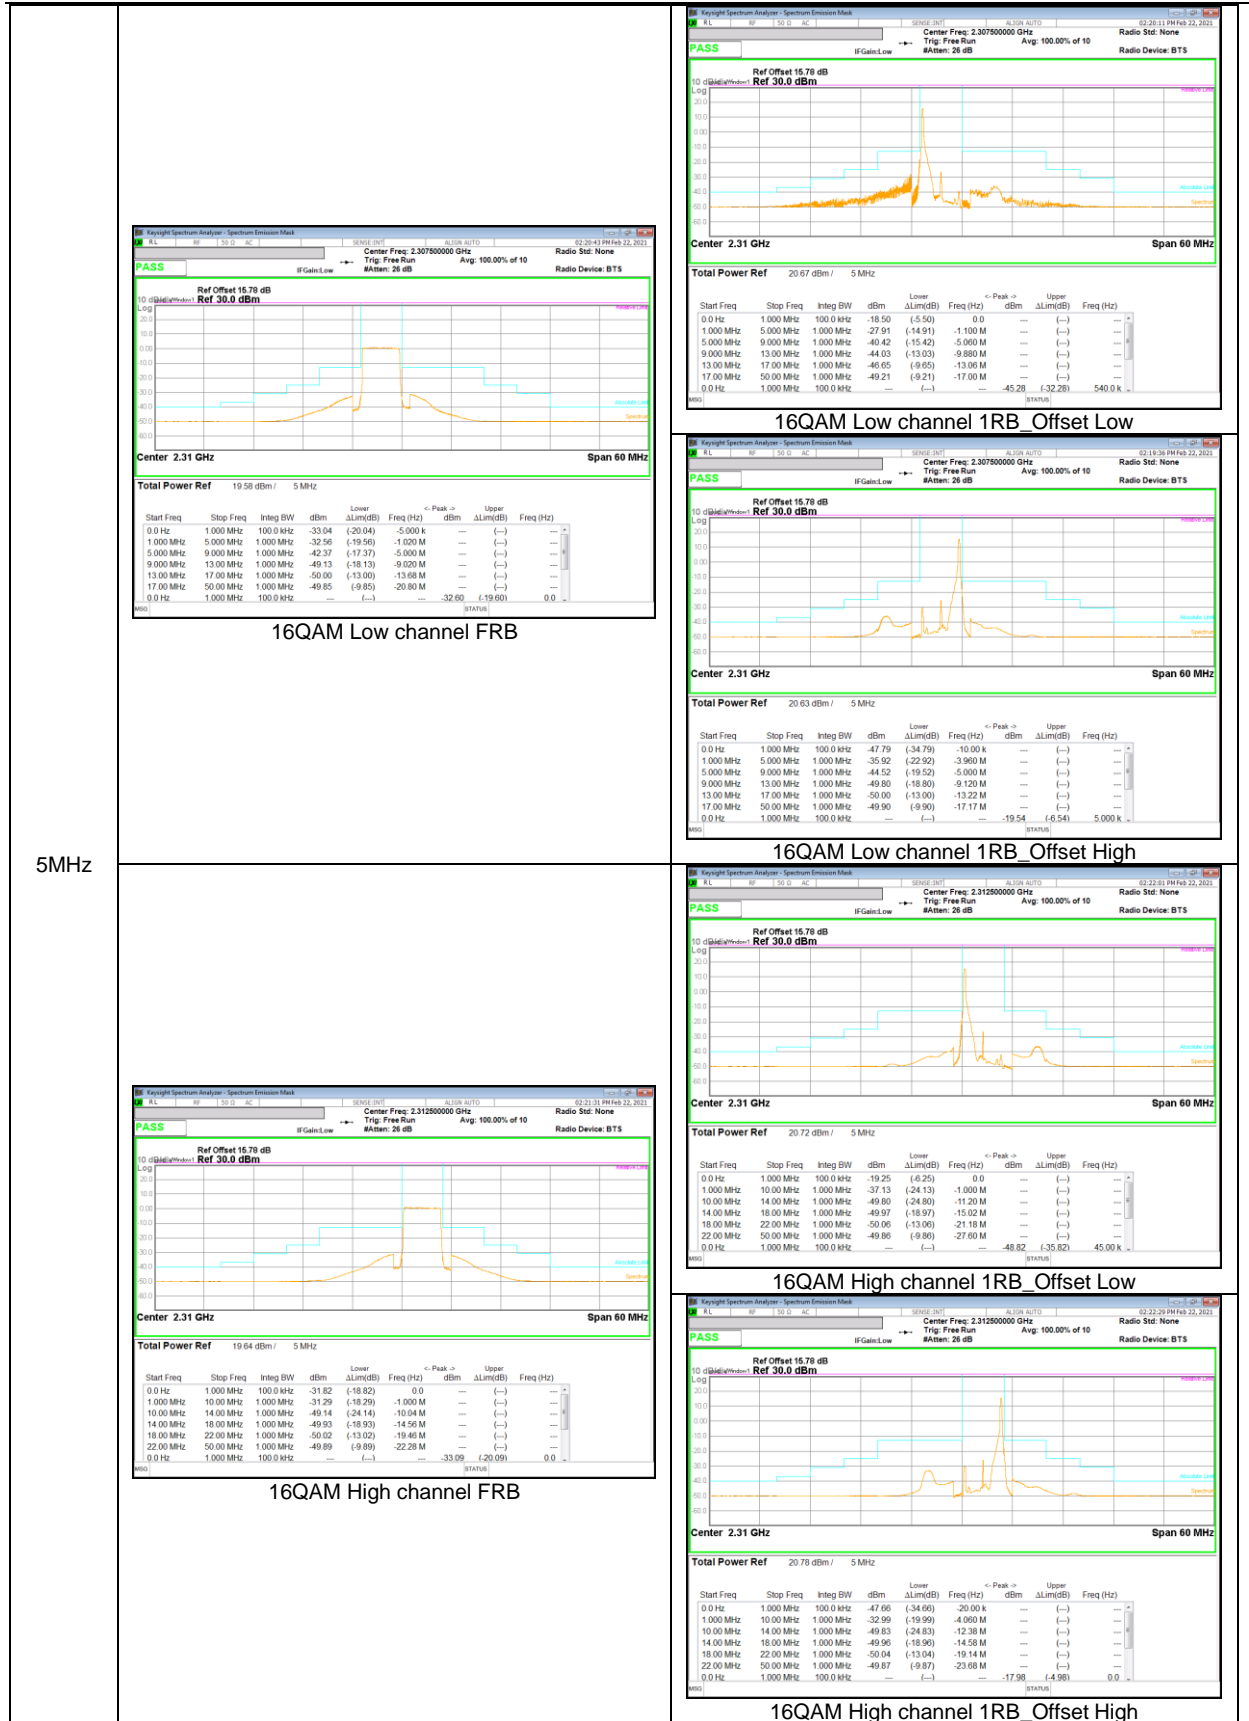

1.4 MHz

LTE Band 26 (Straddle)

LTE Band 30

5MHz

LTE Band 41(PC2)

20MHz