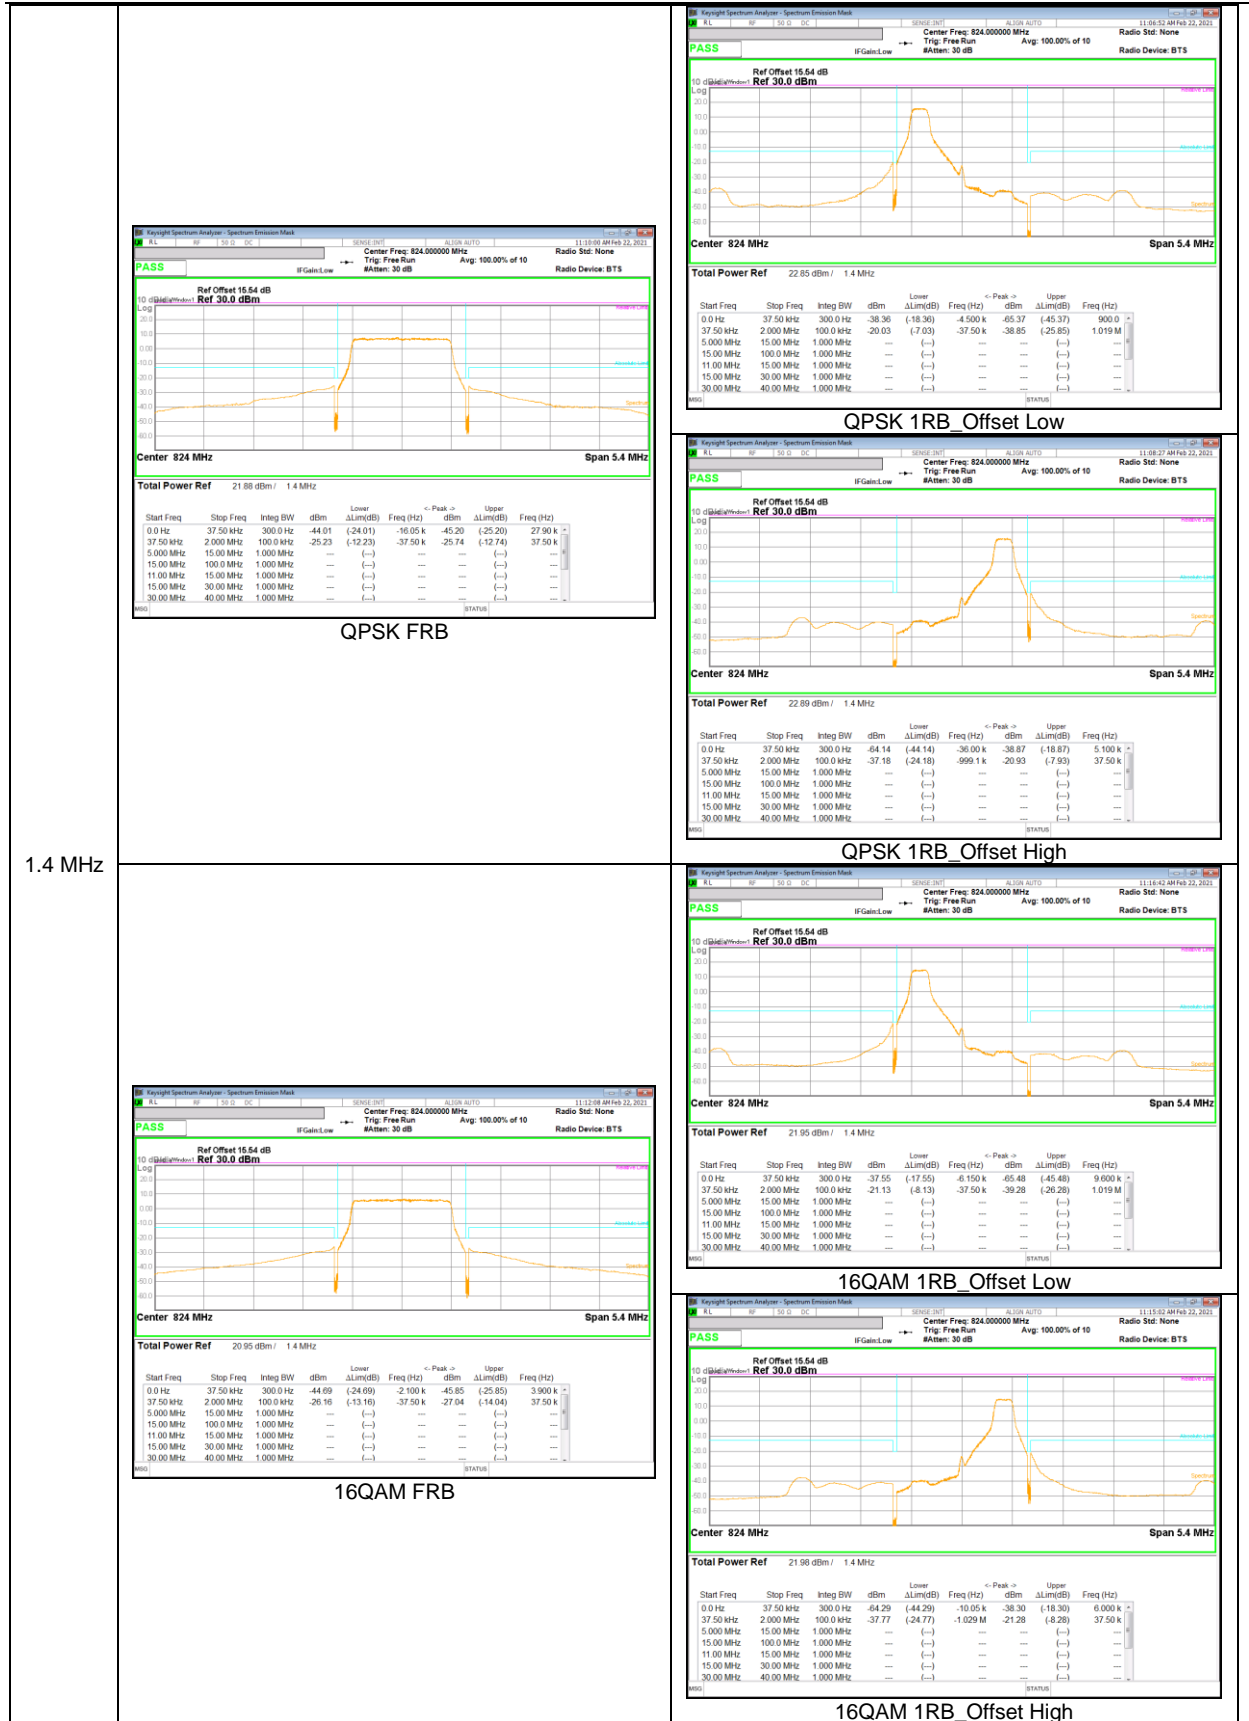

1.4 MHz

LTE Band 26 (Straddle)

LTE Band 30

5MHz

LTE Band 41(PC2)

20MHz