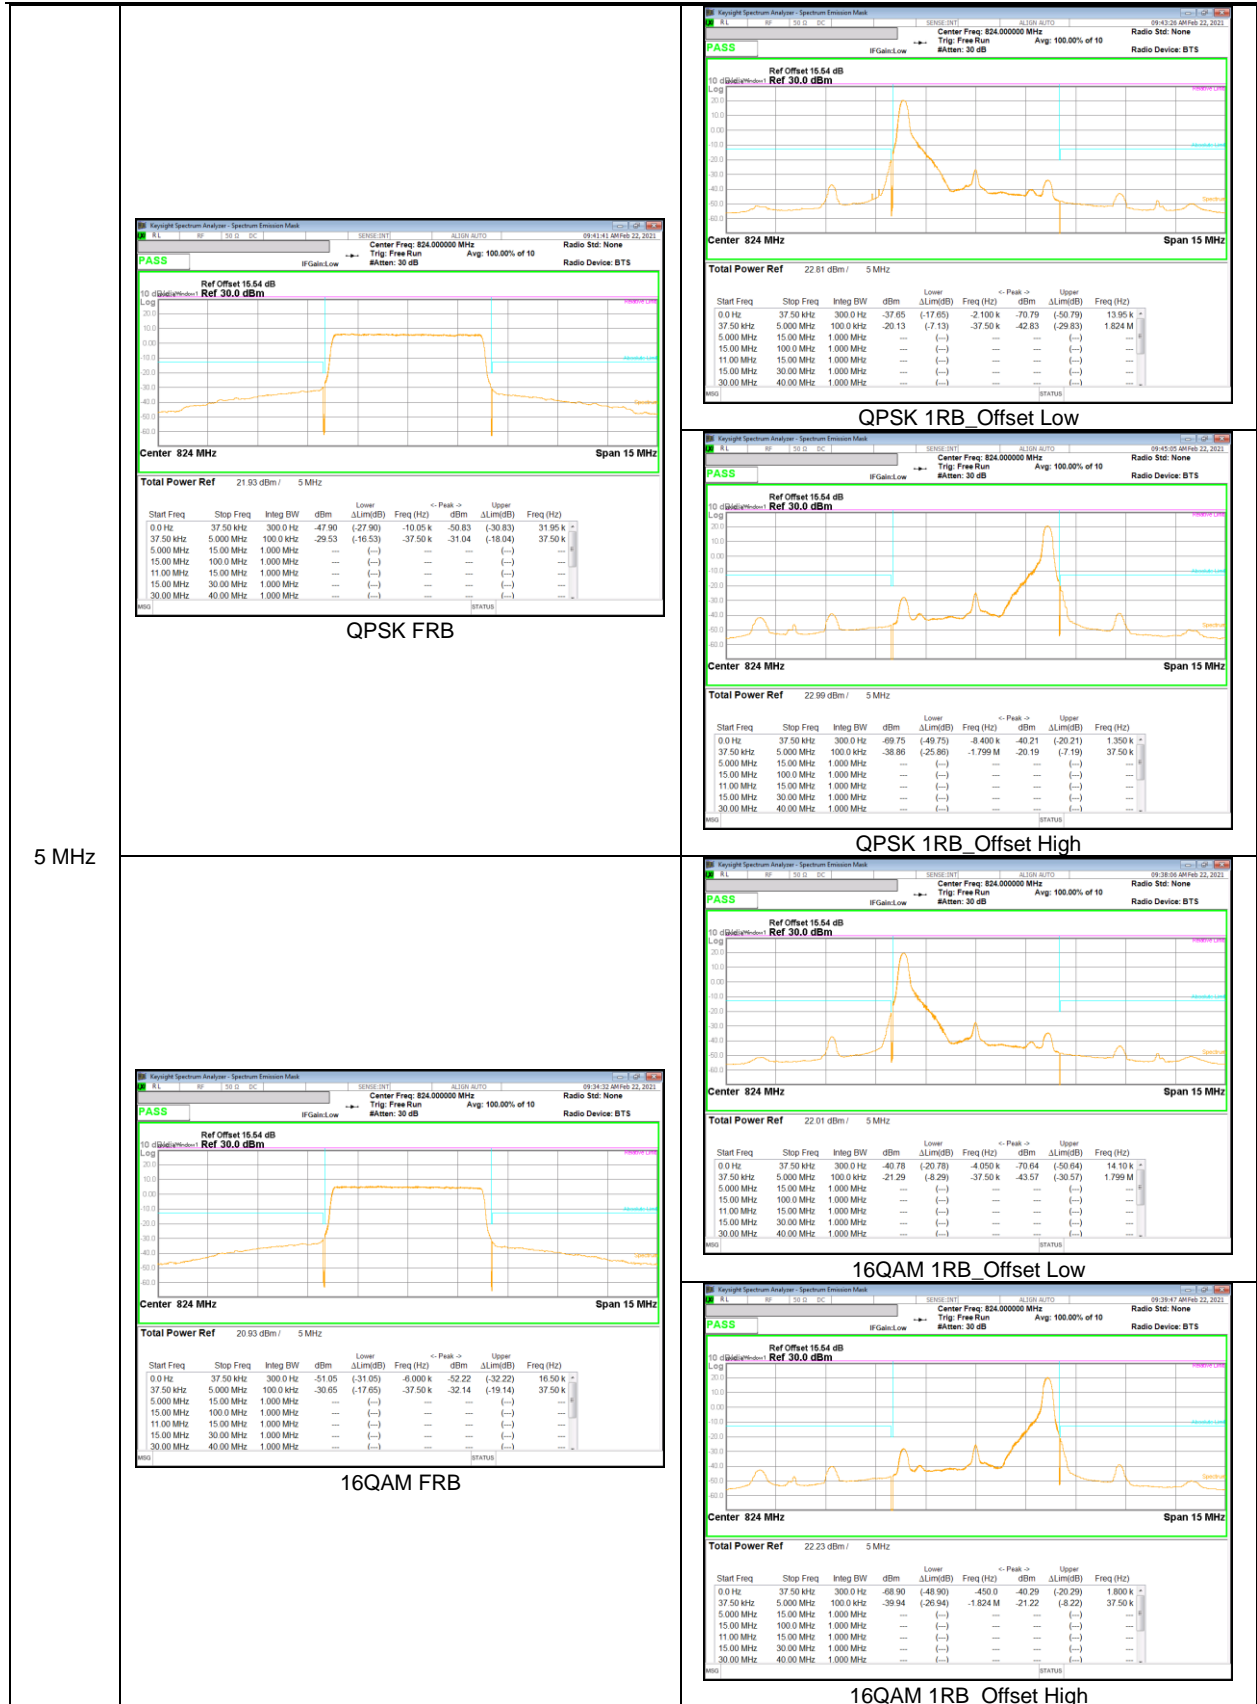

1.4 MHz

LTE Band 26 (Straddle)

LTE Band 30

5MHz

LTE Band 41(PC2)

20MHz