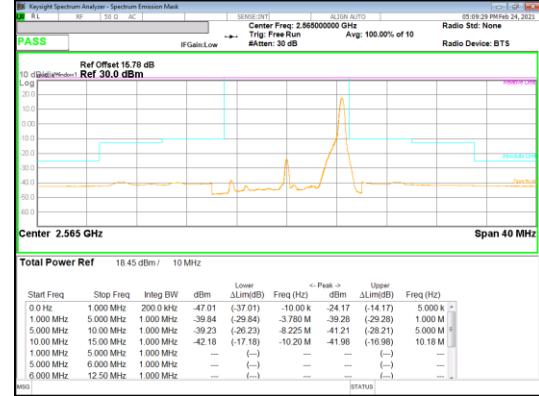

LTE Band 71

20 MHz

15 MHz

5 MHz

9.2.2. EMISSION MASK RESULT

LTE Band 7

10 MHz

QPSK Low channel FRB

QPSK Low channel 1RB_Offset Low

QPSK Low channel 1RB_Offset High

QPSK High channel 1RB_Offset Low

QPSK High channel 1RB_Offset High

LTE Band 26 (Part 90)