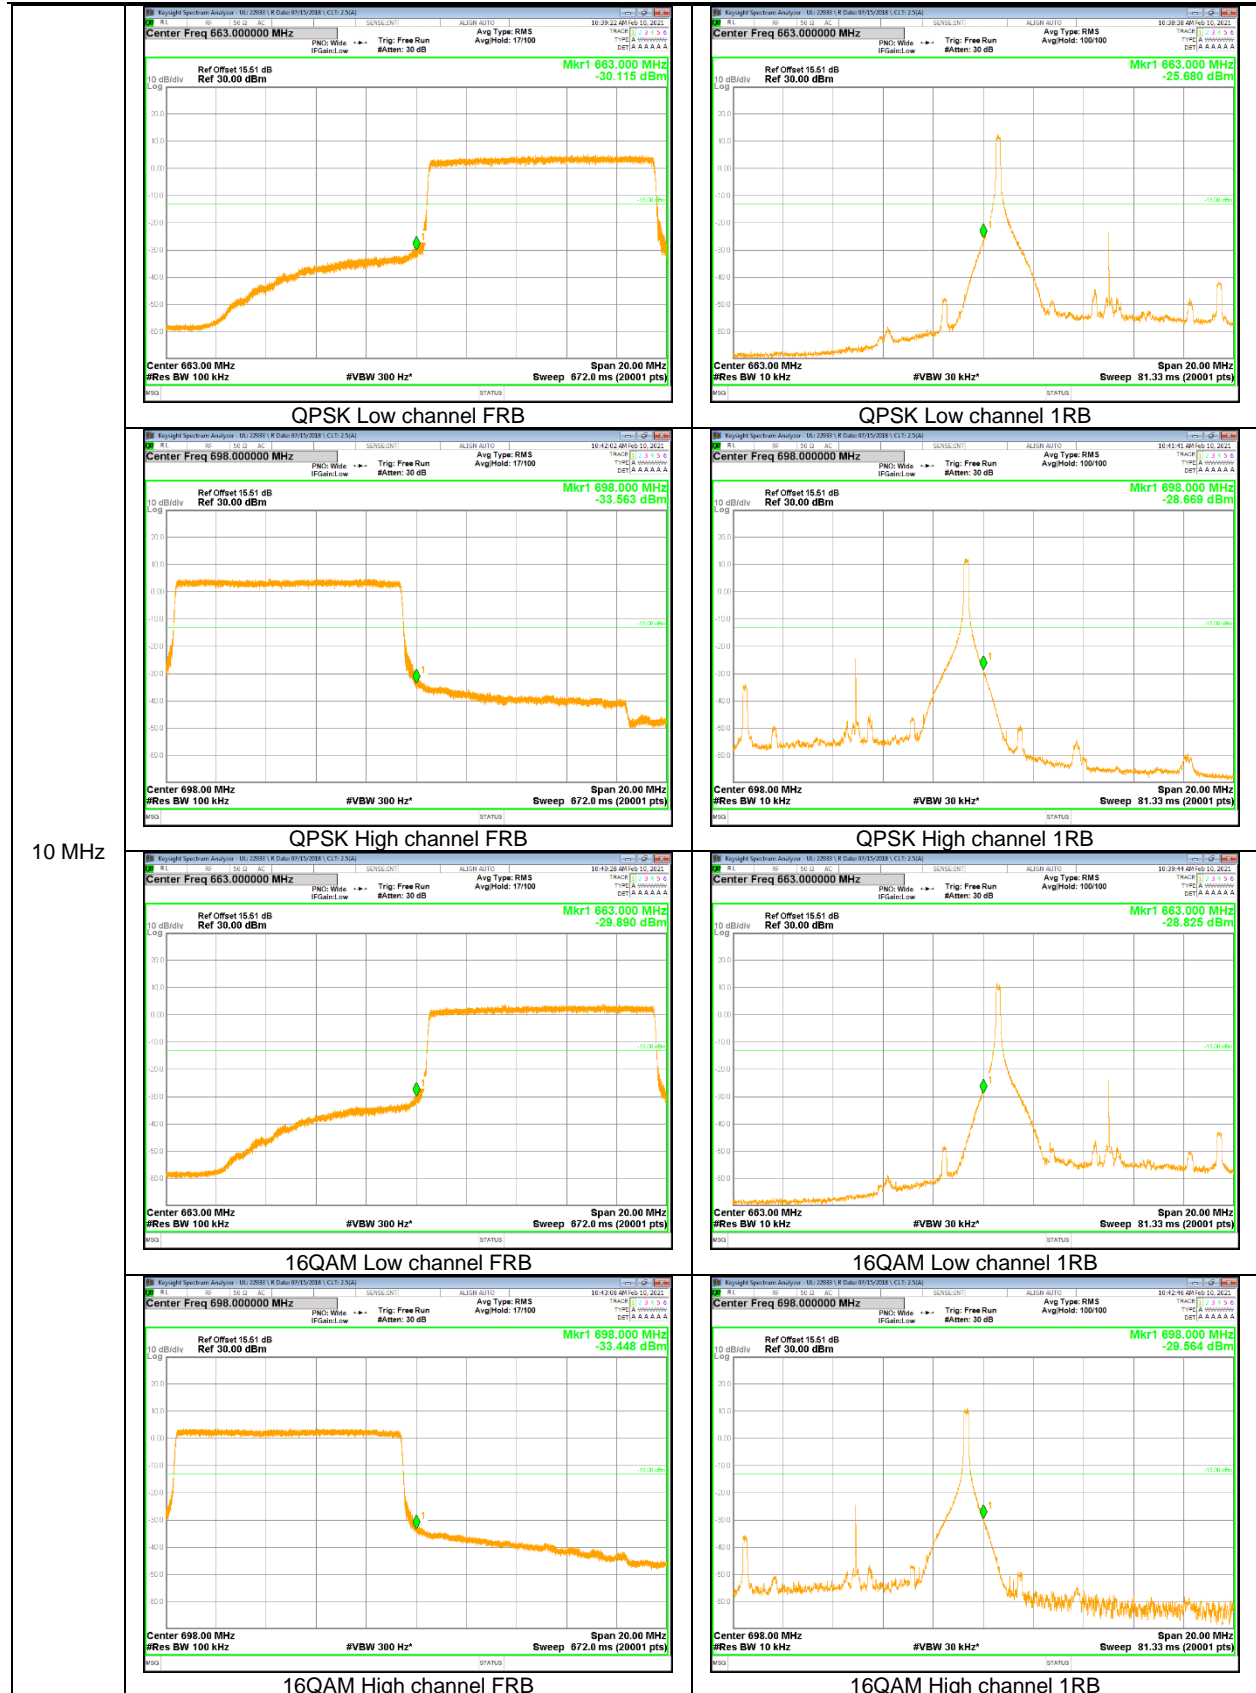

LTE Band 71

20 MHz

15 MHz

5 MHz

9.2.2. EMISSION MASK RESULT

LTE Band 7

10 MHz

QPSK Low channel FRB

QPSK Low channel 1RB_Offset Low

QPSK Low channel 1RB_Offset High

QPSK High channel 1RB_Offset Low

QPSK High channel 1RB_Offset High

LTE Band 26 (Part 90)