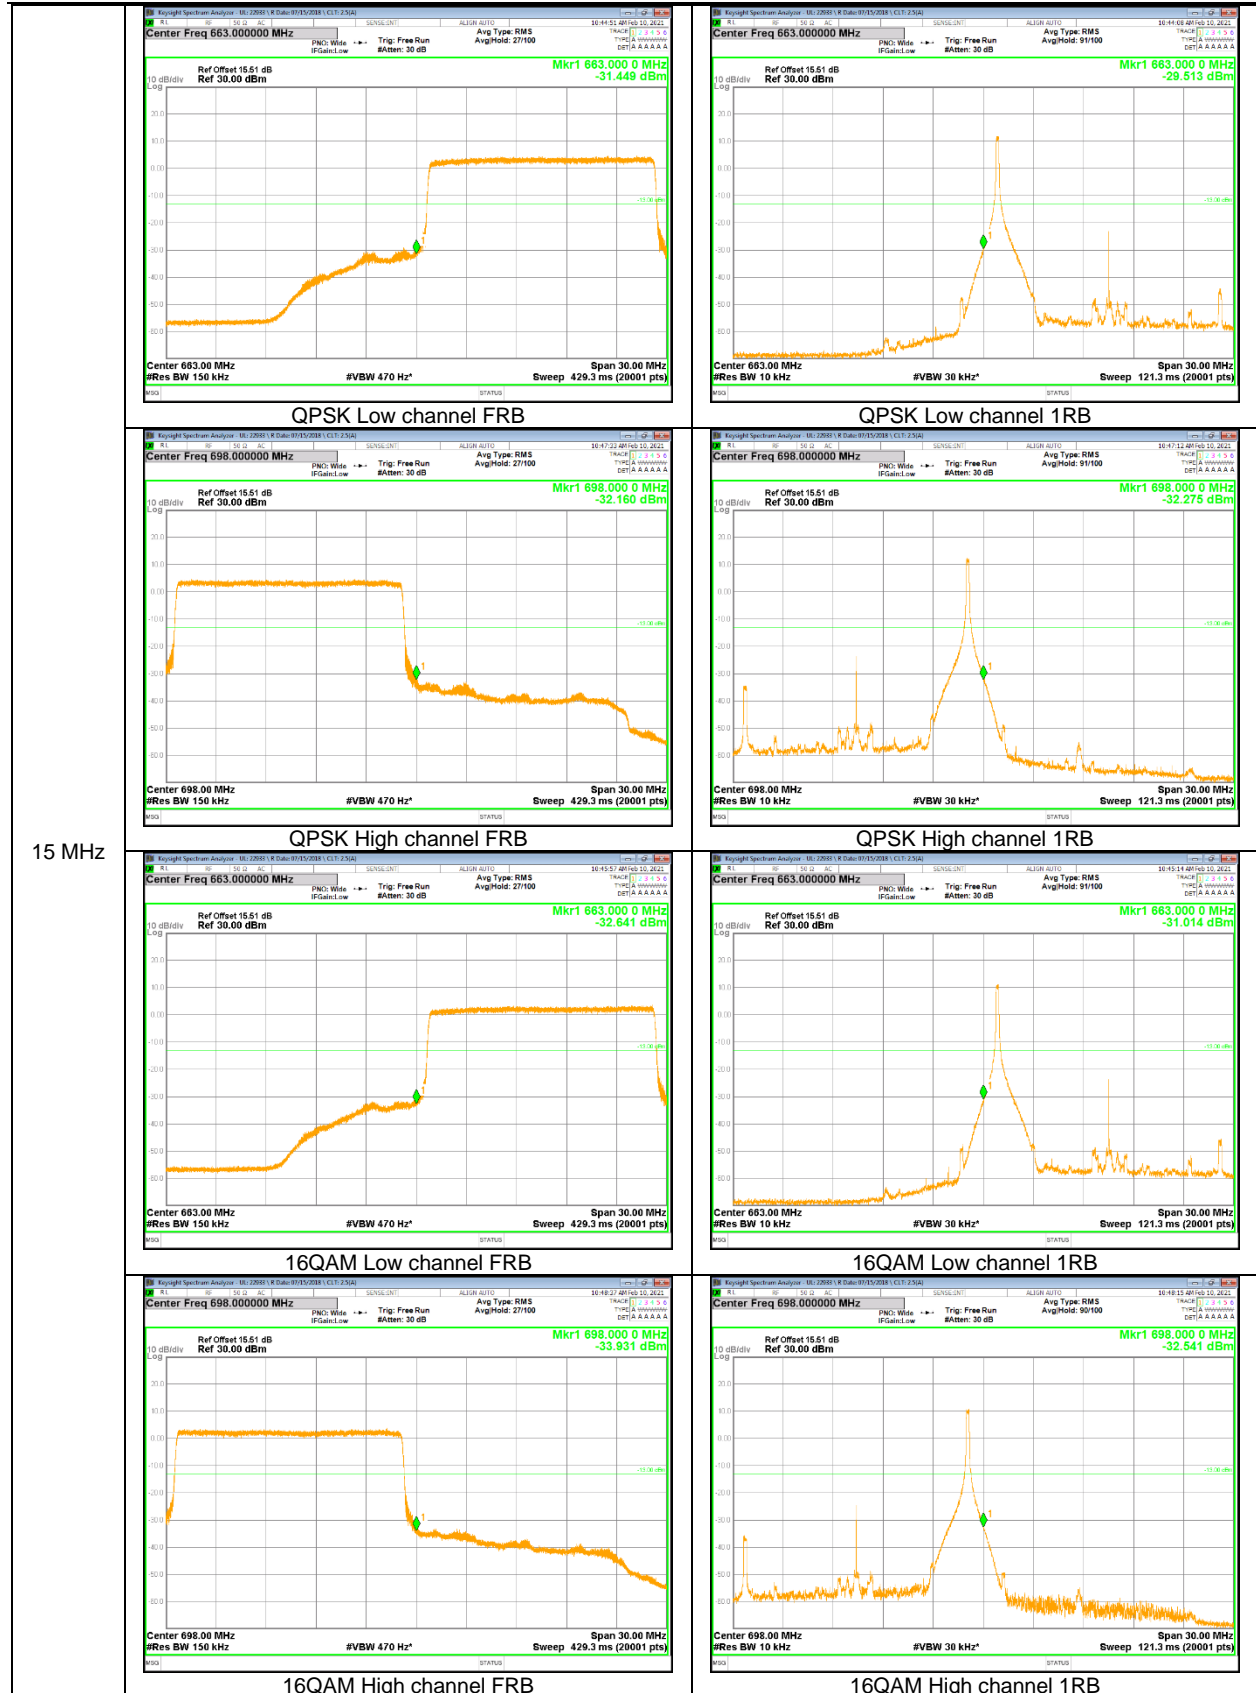

LTE Band 71

20 MHz

15 MHz

5 MHz

9.2.2. EMISSION MASK RESULT

LTE Band 7

10 MHz

QPSK Low channel FRB

QPSK Low channel 1RB_Offset Low

QPSK Low channel 1RB_Offset High

QPSK High channel 1RB_Offset Low

QPSK High channel 1RB_Offset High

LTE Band 26 (Part 90)