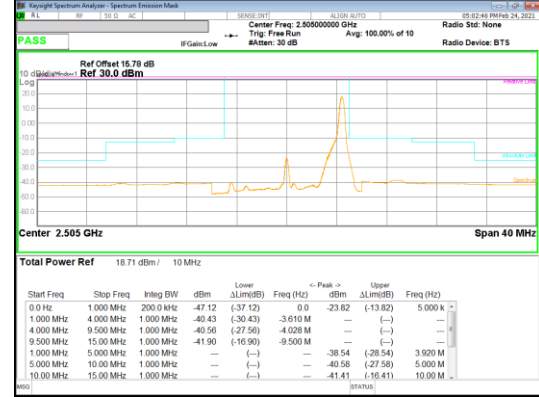

LTE Band 71

20 MHz

15 MHz

5 MHz

9.2.2. EMISSION MASK RESULT

LTE Band 7

10 MHz

QPSK Low channel FRB

QPSK Low channel 1RB_Offset Low

QPSK Low channel 1RB_Offset High

QPSK High channel 1RB_Offset Low

QPSK High channel 1RB_Offset High

LTE Band 26 (Part 90)