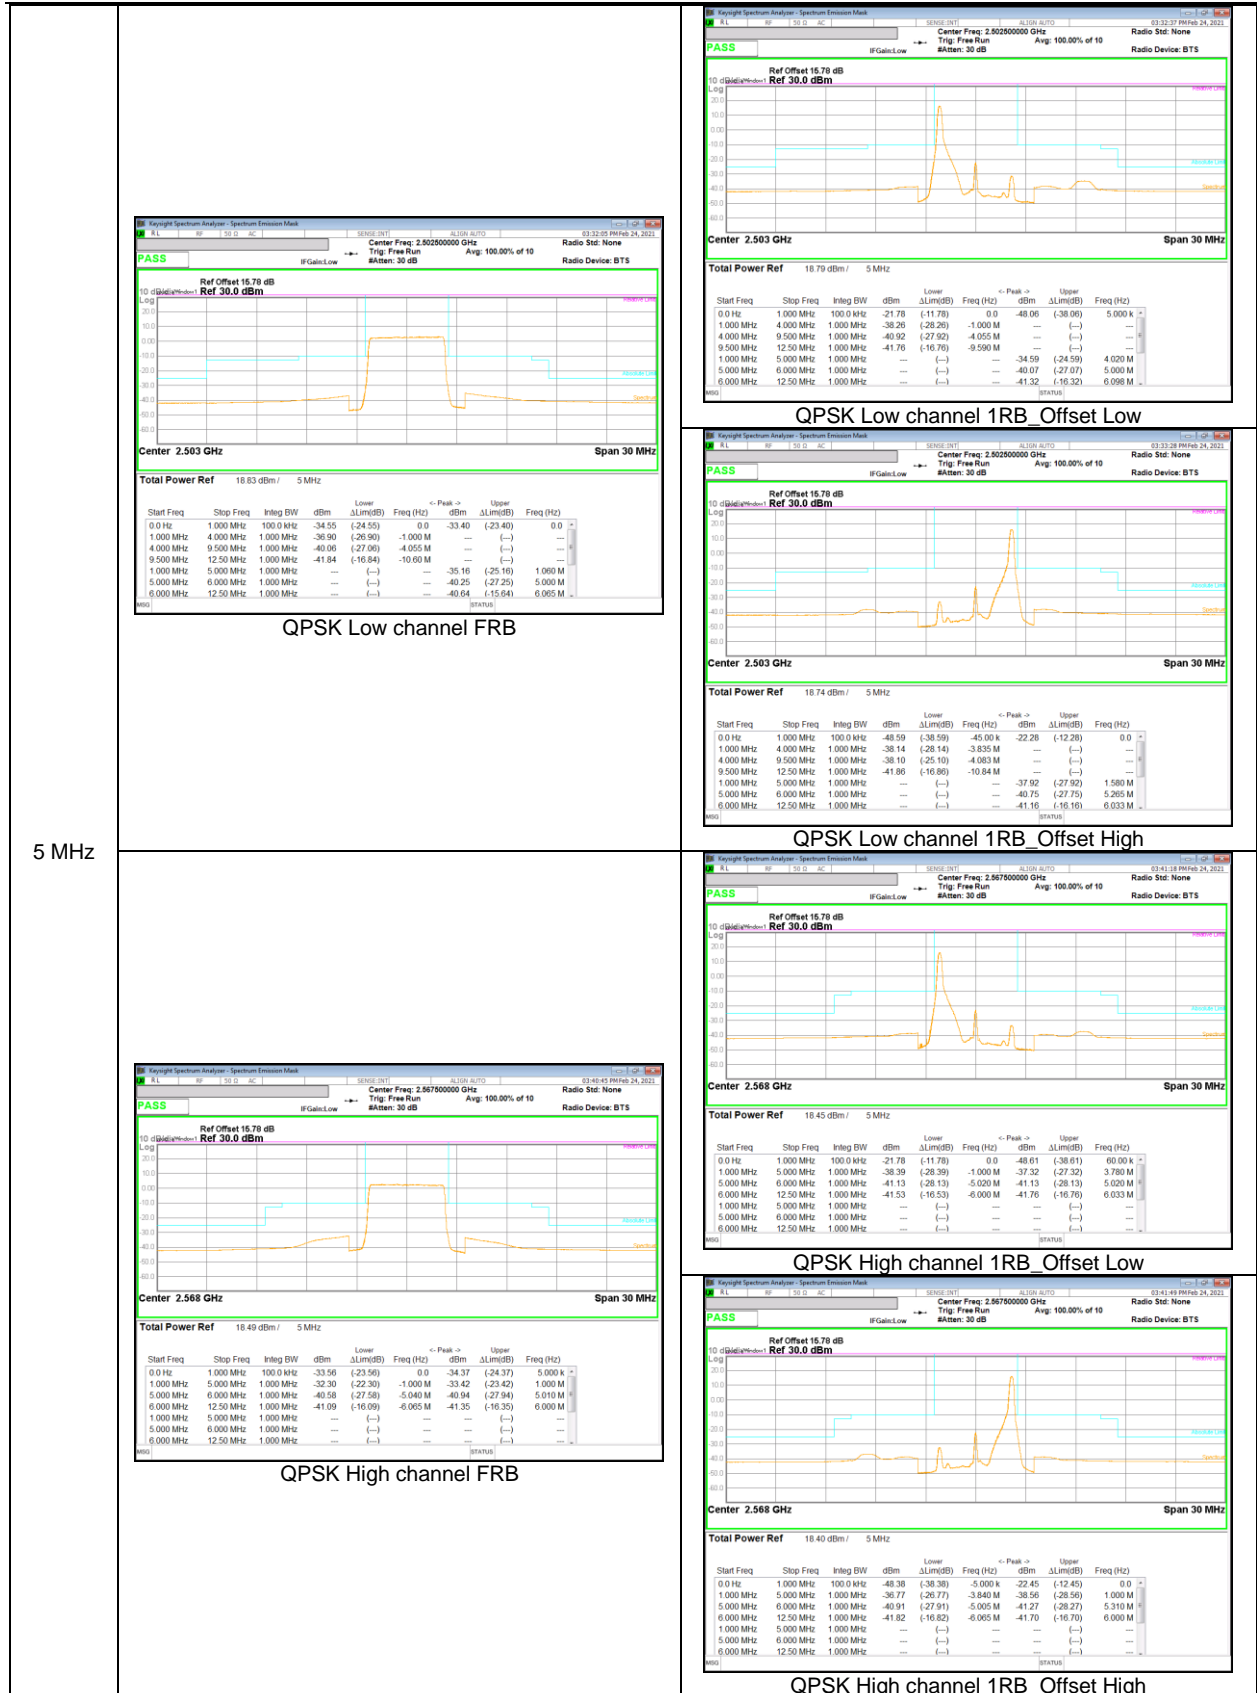

LTE Band 71

20 MHz

15 MHz

5 MHz

9.2.2. EMISSION MASK RESULT

LTE Band 7

10 MHz

QPSK Low channel FRB

QPSK Low channel 1RB_Offset Low

QPSK Low channel 1RB_Offset High

QPSK High channel 1RB_Offset Low

QPSK High channel 1RB_Offset High

LTE Band 26 (Part 90)