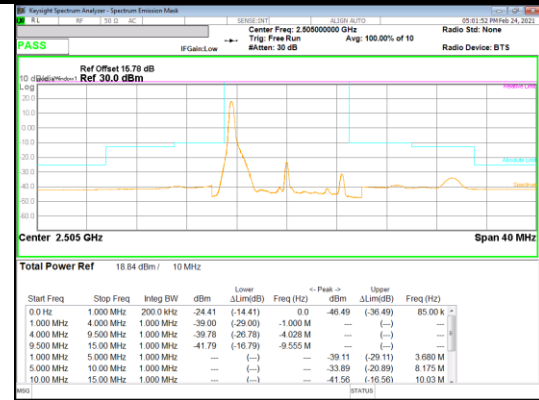

LTE Band 71

20 MHz

15 MHz

5 MHz

9.2.2. EMISSION MASK RESULT

LTE Band 7

10 MHz

QPSK Low channel FRB

QPSK Low channel 1RB_Offset Low

QPSK Low channel 1RB_Offset High

QPSK High channel 1RB_Offset Low

QPSK High channel 1RB_Offset High

LTE Band 26 (Part 90)