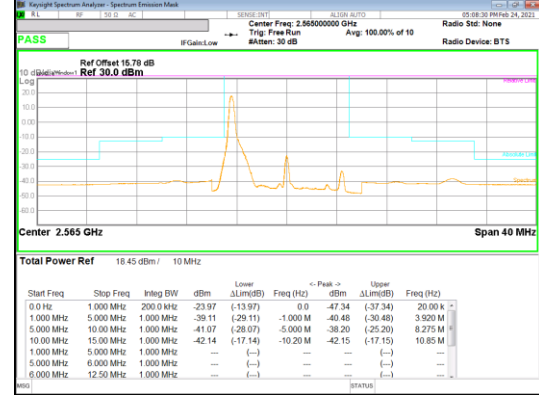

LTE Band 71

20 MHz

15 MHz

5 MHz

9.2.2. EMISSION MASK RESULT

LTE Band 7

10 MHz

QPSK Low channel FRB

QPSK Low channel 1RB_Offset Low

QPSK Low channel 1RB_Offset High

QPSK High channel 1RB_Offset Low

QPSK High channel 1RB_Offset High

LTE Band 26 (Part 90)