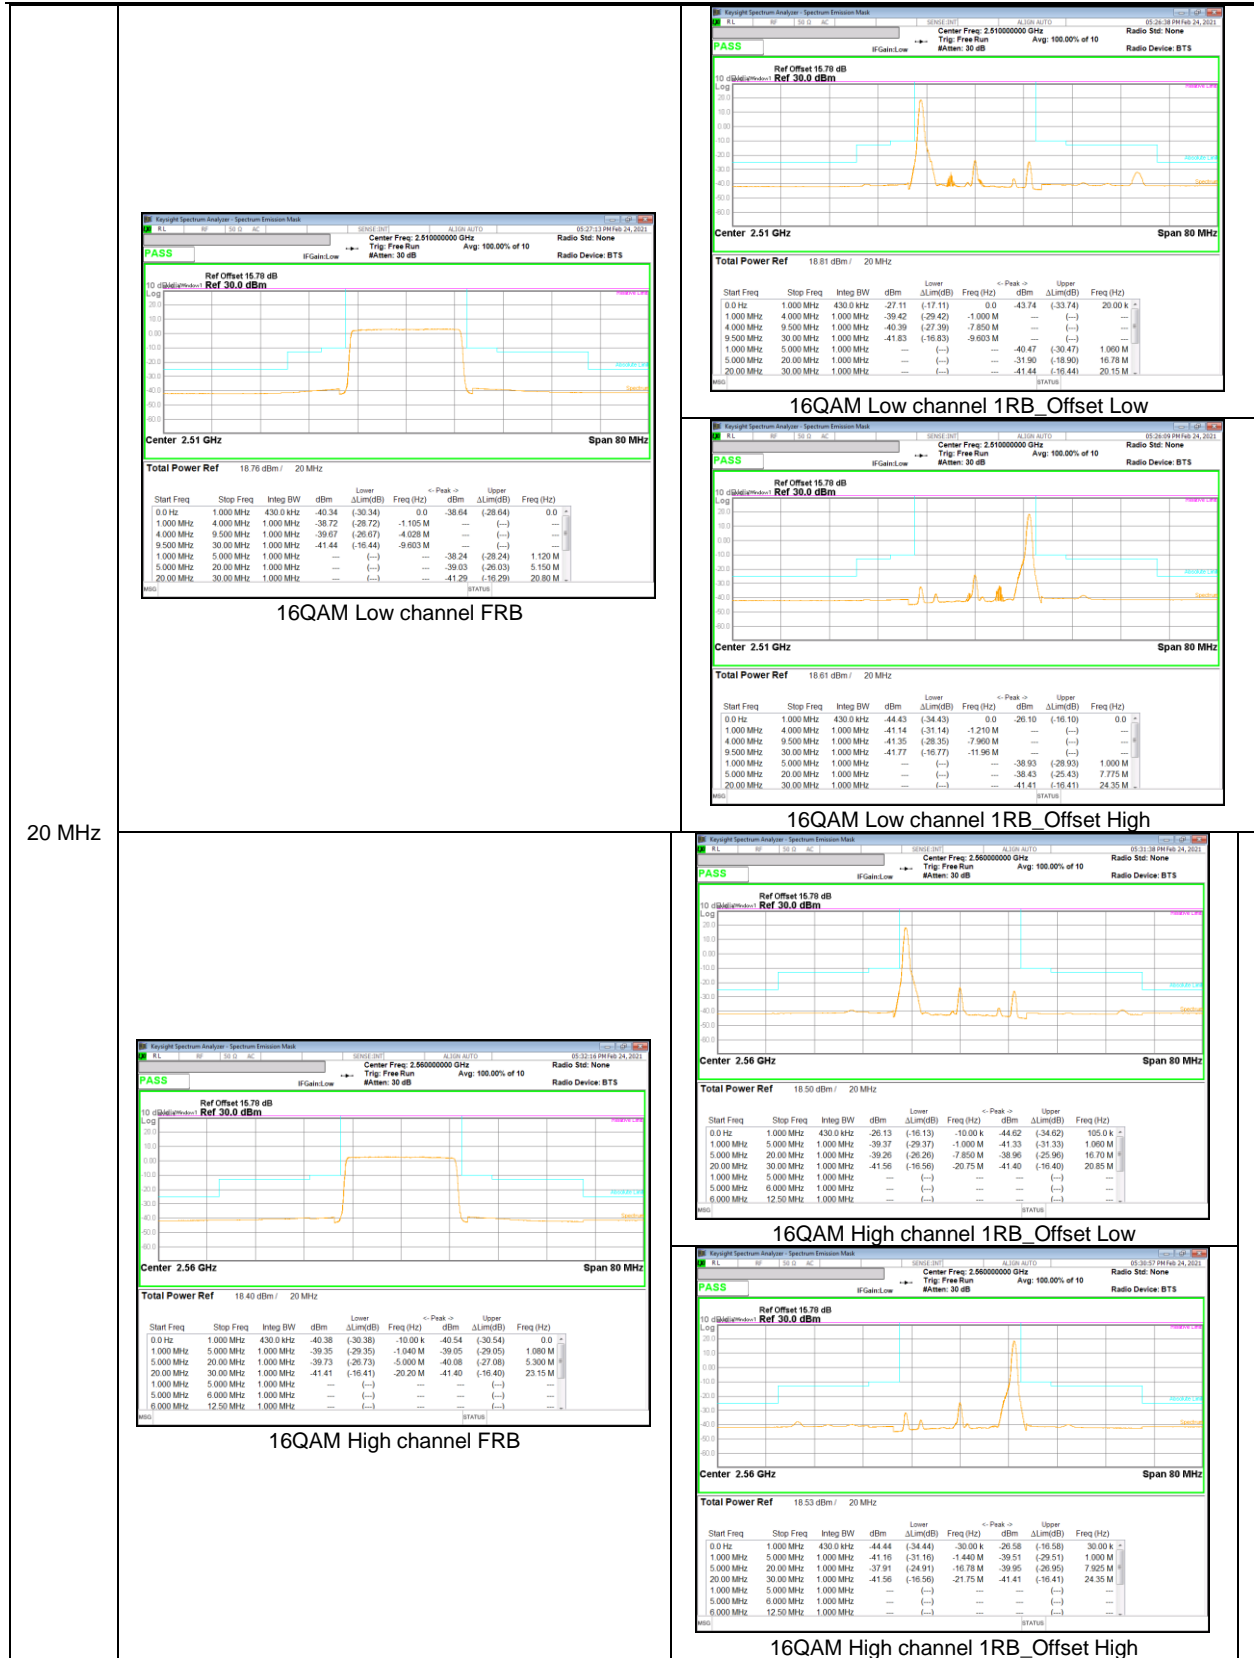

LTE Band 71

20 MHz

15 MHz

5 MHz

9.2.2. EMISSION MASK RESULT

LTE Band 7

10 MHz

QPSK Low channel FRB

QPSK Low channel 1RB_Offset Low

QPSK Low channel 1RB_Offset High

QPSK High channel 1RB_Offset Low

QPSK High channel 1RB_Offset High

LTE Band 26 (Part 90)