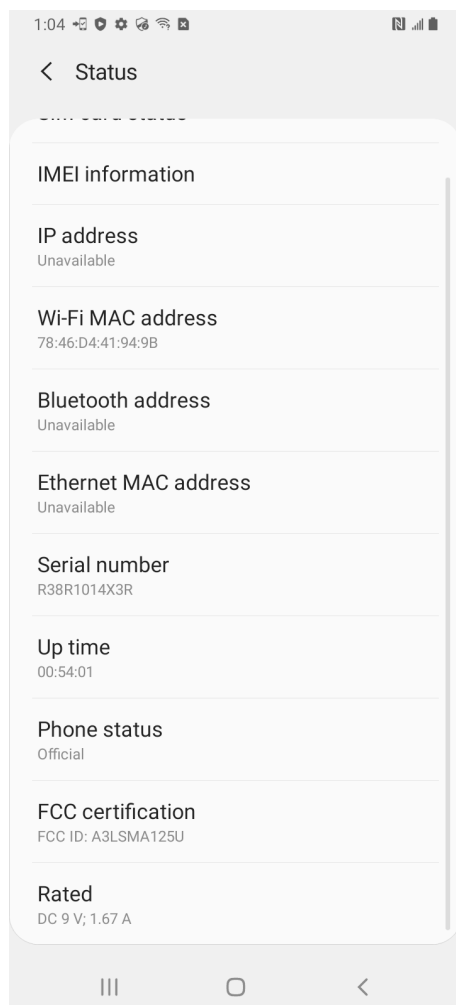

Description of E-Label and Location

FCC ID : A3LSMA125U

Model : SM-A5150 , SM-A5150 5G GA!G+8 @

This model is applied E-label, please find description of E-label below.

1. FCC ID (E-label): [Settings > About Phone > Status](#)

FCC certification

FCC ID: A3LSMA125U

[<Device Display Screen>](#)

2. Instruction of E-label on the User manual (online manual)

- Depending on the region or model, some devices are required to receive approval from the [Federal Communications Commission \(FCC\)](#). If your device is approved by the FCC, you can view the FCC ID of the device. To view the FCC ID, tap [Settings → About Phone → Status](#).