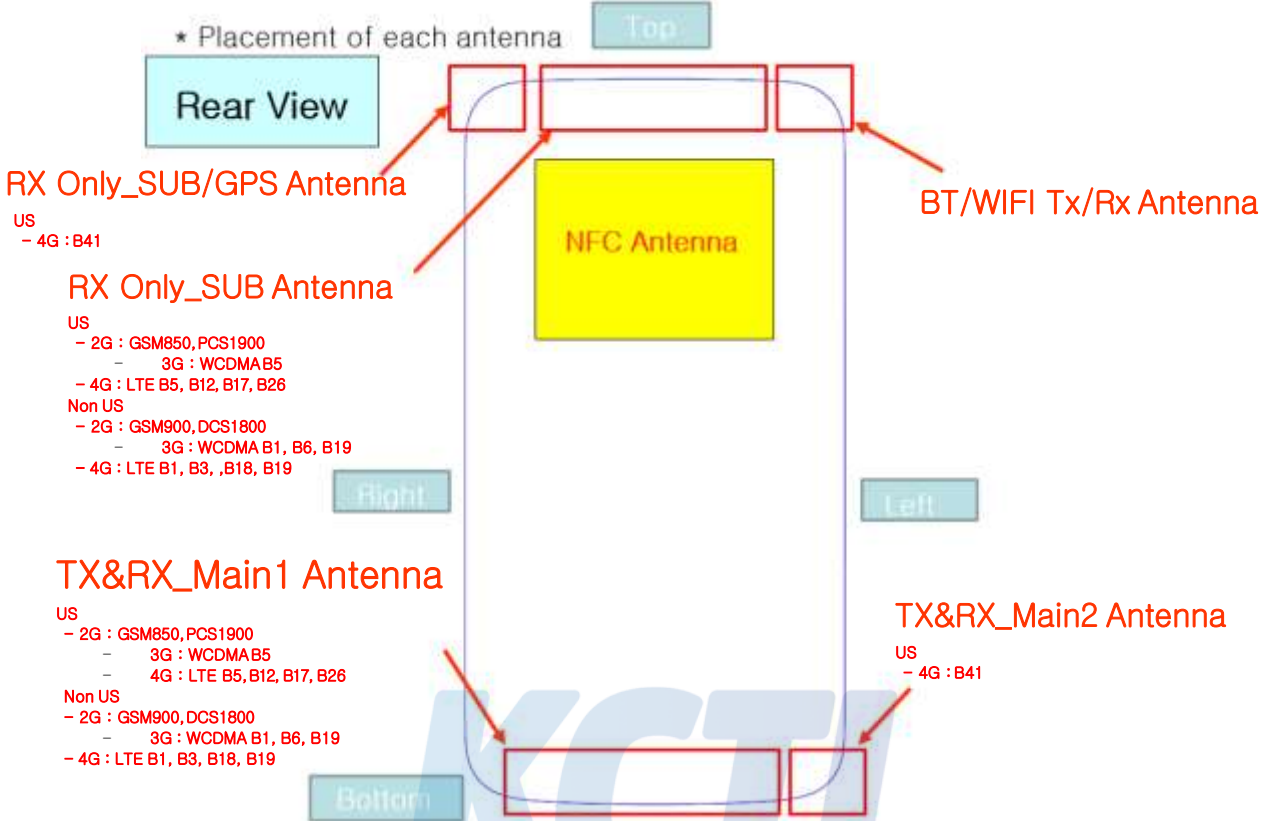

Appendix D. #Antenna Location & Distance

* Distance between Main antenna and edge

Distance between BT/Wifi antenna and edge

KCTL Inc.

65, Sinwon-ro, Yeongtong-gu,
Suwon-si, Gyeonggi-do, 16677, Korea
TEL: 82-31-285-0894 FAX: 82-505-299-8311
www.kctl.co.kr

Report No.:
KR20-SPF0036-A
Page (199) of (207)

KCTL

Appendix E. EUT Photo

Front

Rear

KCTL Inc.

65, Sinwon-ro, Yeongtong-gu,
Suwon-si, Gyeonggi-do, 16677, Korea
TEL: 82-31-285-0894 FAX: 82-505-299-8311
www.kctl.co.kr