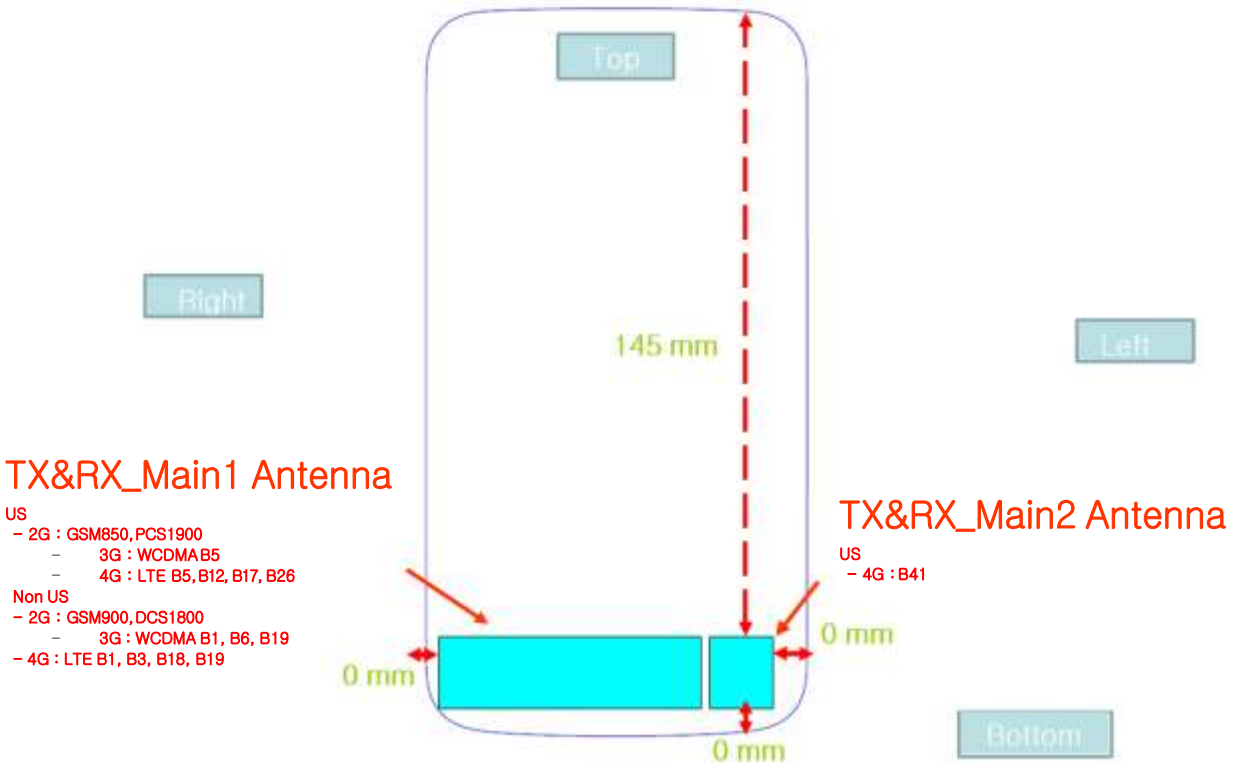

Appendix D. #Antenna Location & Distance

* Distance between Main antenna and edge

Distance between BT/Wifi antenna and edge

KCTL Inc.

65, Sinwon-ro, Yeongtong-gu,
Suwon-si, Gyeonggi-do, 16677, Korea
TEL: 82-31-285-0894 FAX: 82-505-299-8311
www.kctl.co.kr

Report No.:
KR20-SPF0036-A
Page (199) of (207)

KCTL

Appendix E. EUT Photo

Front

Rear

KCTL Inc.

65, Sinwon-ro, Yeongtong-gu,
Suwon-si, Gyeonggi-do, 16677, Korea
TEL: 82-31-285-0894 FAX: 82-505-299-8311
www.kctl.co.kr