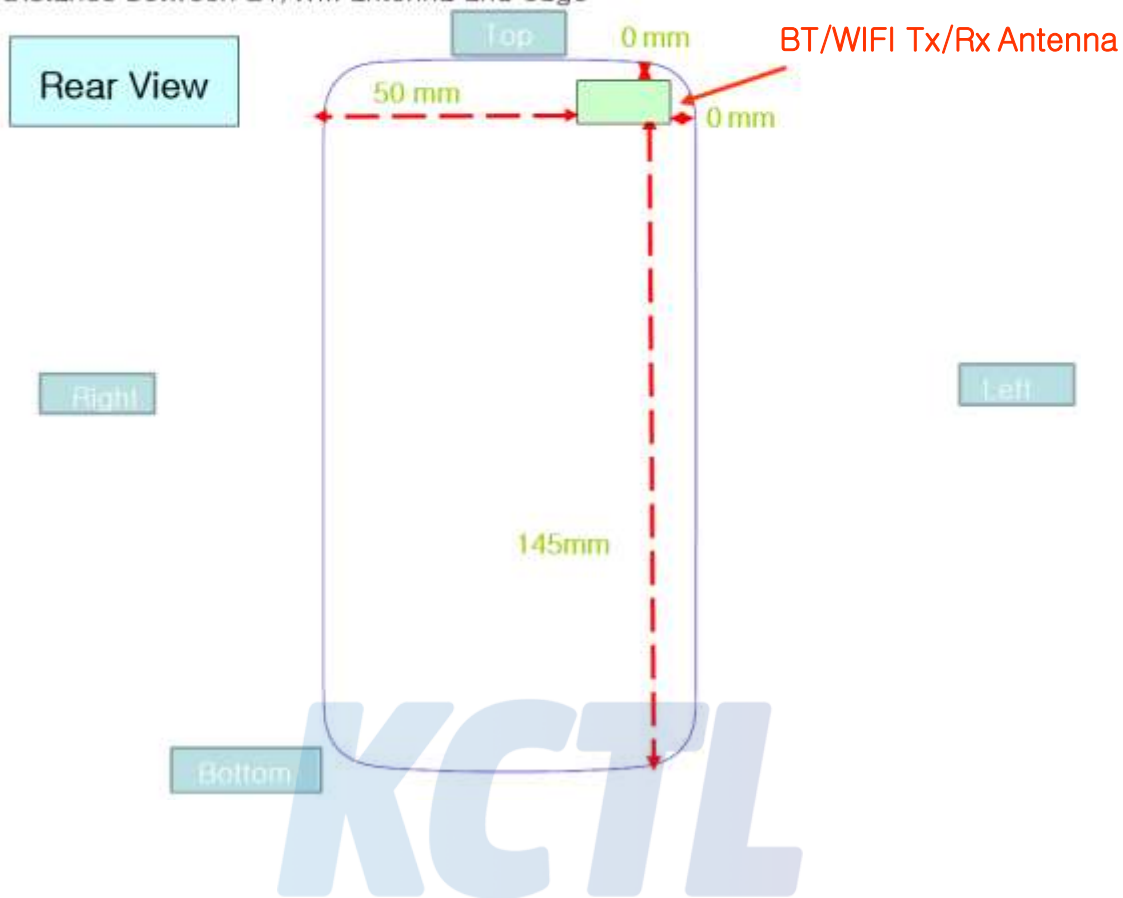

Appendix D. #Antenna Location & Distance

* Distance between Main antenna and edge

Distance between BT/Wifi antenna and edge

KCTL Inc.

65, Sinwon-ro, Yeongtong-gu,
Suwon-si, Gyeonggi-do, 16677, Korea
TEL: 82-31-285-0894 FAX: 82-505-299-8311
www.kctl.co.kr