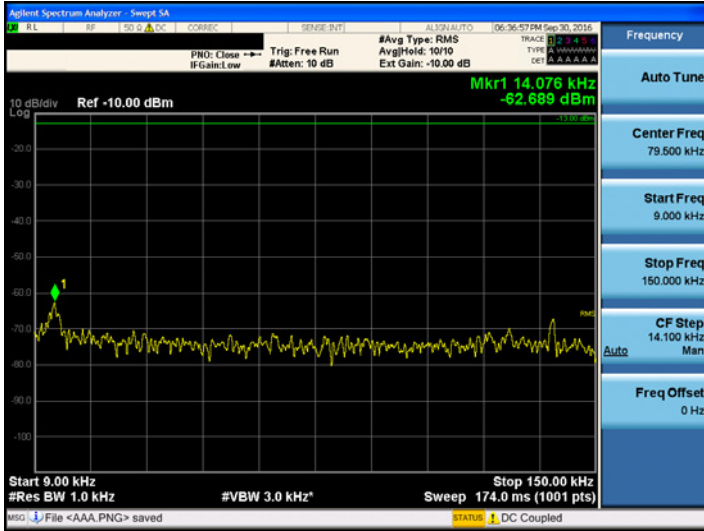

AWS 2100_LTE 5M

Test Data at Output Port 0

(64QAM Low channel)

9 kHz ~ 150 kHz