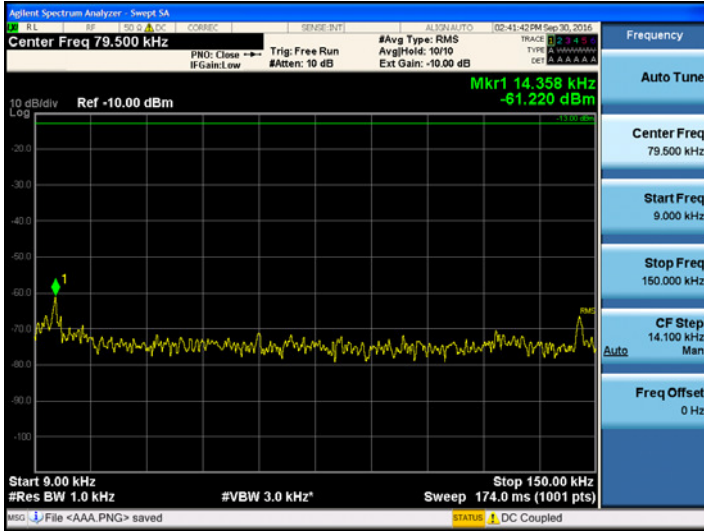

(64QAM High channel)

9 kHz ~ 150 kHz