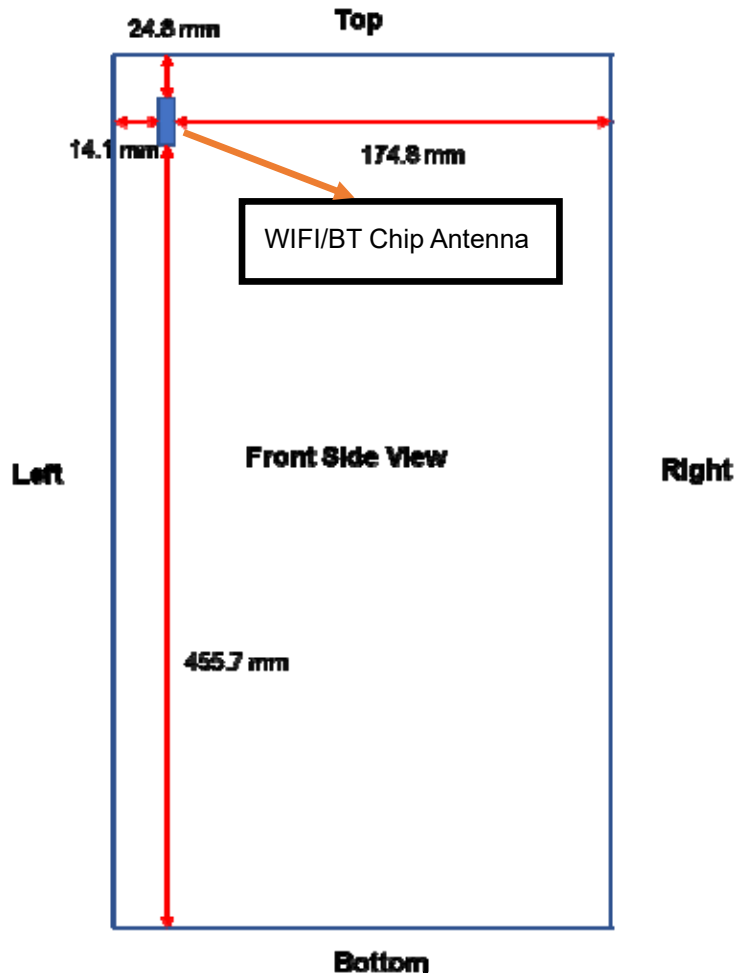

APPENDIX F: DUT ANTENNA DIAGRAM & SAR TEST SETUP PHOTOGRAPHS

DUT Antenna Location

Figure F-1 Antenna Location

SAR Test Setup Photographs

Top from Flat Phantom (Separation Distance: 0 cm)

Front from Flat Phantom (Separation Distance: 0 cm)

Rear from Flat Phantom (Separation Distance: 0 cm)

Left from Flat Phantom (Separation Distance: 0 cm)