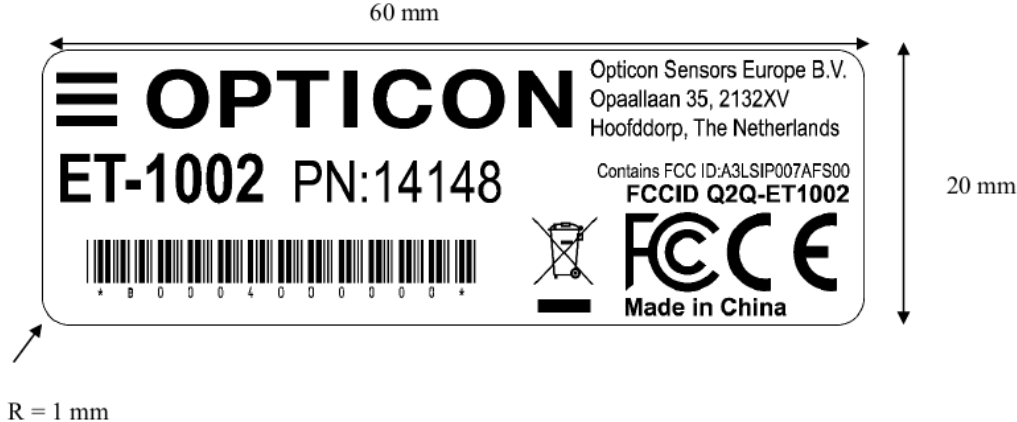

Label & Location

Host Model Name: ET-1002, the label stick on back side.

Label design

For style aesthetics reason, 15.19 statement will be stated on user manual.