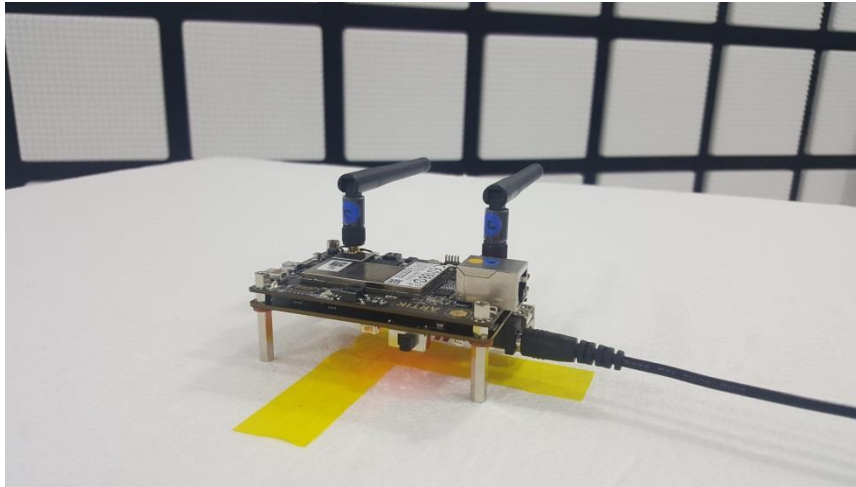

11. SETUP PHOTOS

ANTENNA PORT CONDUCTED RF MEASUREMENT SETUP

RADIATED RF MEASUREMENT SETUP (BELOW 1 GHz)

RADIATED RF MEASUREMENT SETUP (ABOVE 1 GHz)

RADIATED RF MEASUREMENT SETUP FOR PORTABLE CONFIGURATION

X-AXIS FRONT PHOTO

Y-AXIS FRONT PHOTO

Z-AXIS FRONT PHOTO

POWERLINE CONDUCTED EMISSIONS MEASUREMENT SETUP

END OF REPORT

Page 73 of 73