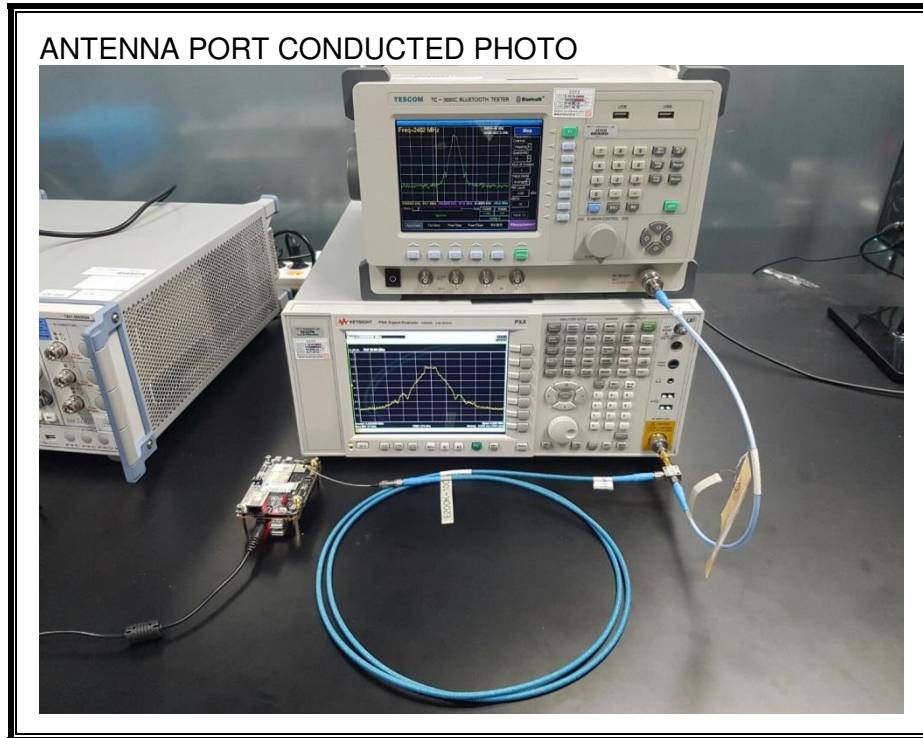

11. SETUP PHOTOS

ANTENNA PORT CONDUCTED RF MEASUREMENT SETUP

RADIATED RF MEASUREMENT SETUP (BELOW 1 GHz)

RADIATED RF MEASUREMENT SETUP (ABOVE 1 GHz)

RADIATED RF MEASUREMENT SETUP FOR PORTABLE CONFIGURATION

X-AXIS FRONT PHOTO

Y-AXIS FRONT PHOTO

Z-AXIS FRONT PHOTO

POWERLINE CONDUCTED EMISSIONS MEASUREMENT SETUP

END OF REPORT

Page 73 of 73