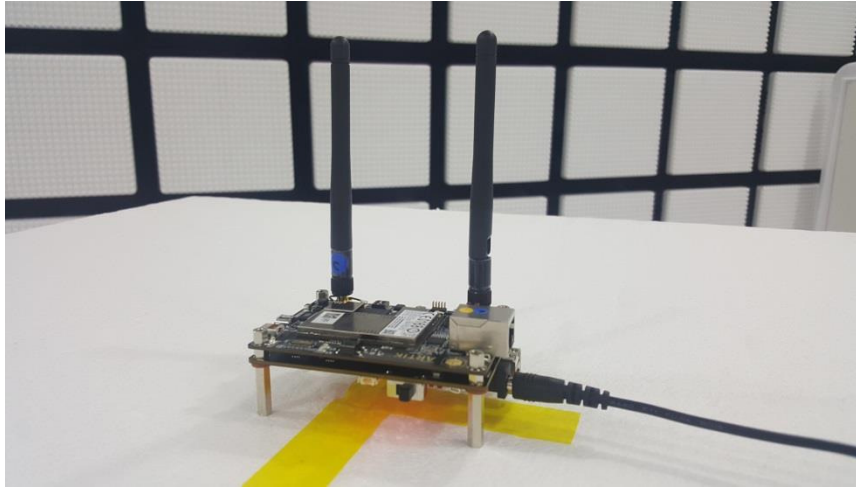

11. SETUP PHOTOS

ANTENNA PORT CONDUCTED RF MEASUREMENT SETUP

RADIATED RF MEASUREMENT SETUP (BELOW 1 GHz)

RADIATED RF MEASUREMENT SETUP (ABOVE 1 GHz)

RADIATED RF MEASUREMENT SETUP FOR PORTABLE CONFIGURATION

X-AXIS FRONT PHOTO

Y-AXIS FRONT PHOTO

Z-AXIS FRONT PHOTO

POWERLINE CONDUCTED EMISSIONS MEASUREMENT SETUP

END OF REPORT

Page 73 of 73