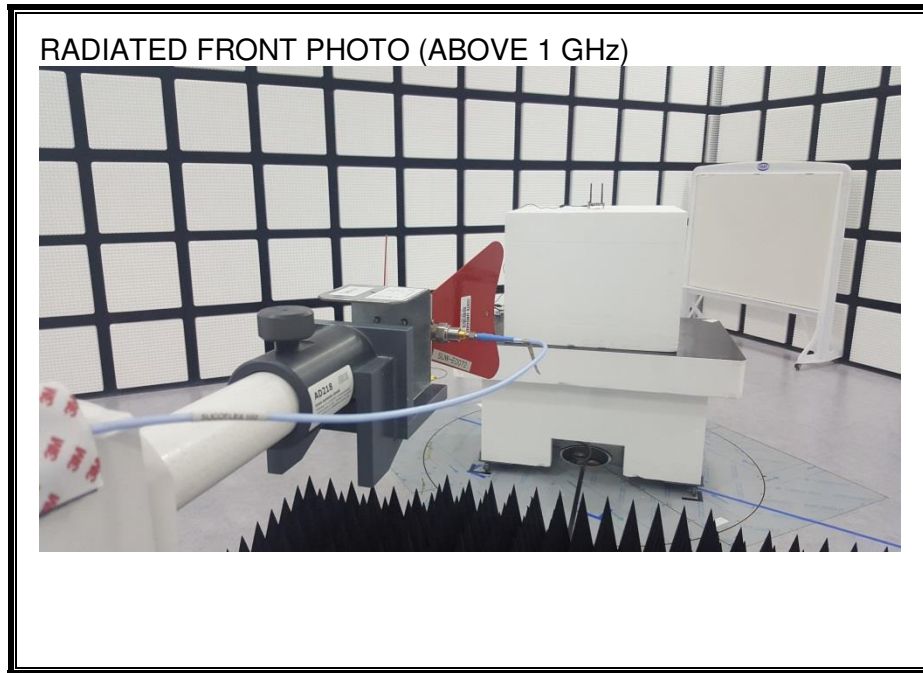

11. SETUP PHOTOS

ANTENNA PORT CONDUCTED RF MEASUREMENT SETUP

RADIATED RF MEASUREMENT SETUP (BELOW 1 GHz)

RADIATED RF MEASUREMENT SETUP (ABOVE 1 GHz)

RADIATED RF MEASUREMENT SETUP FOR PORTABLE CONFIGURATION

X-AXIS FRONT PHOTO

Y-AXIS FRONT PHOTO

Z-AXIS FRONT PHOTO

POWERLINE CONDUCTED EMISSIONS MEASUREMENT SETUP

END OF REPORT

Page 73 of 73