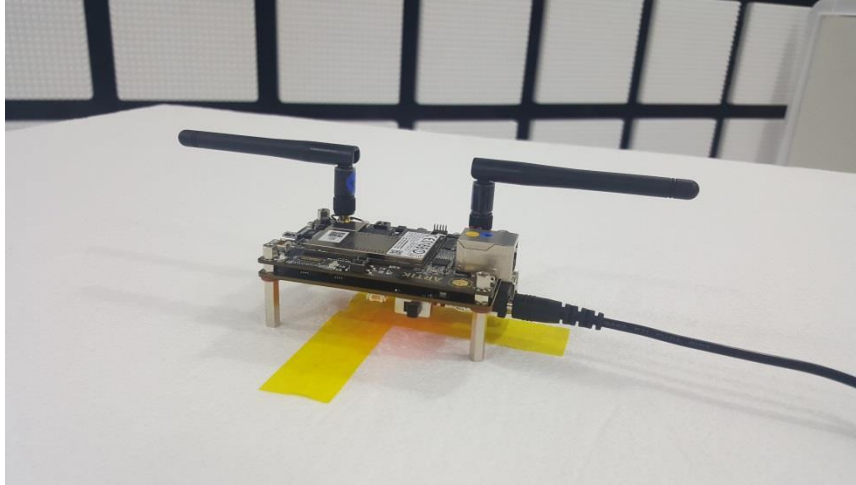

11. SETUP PHOTOS

ANTENNA PORT CONDUCTED RF MEASUREMENT SETUP

RADIATED RF MEASUREMENT SETUP (BELOW 1 GHz)

RADIATED RF MEASUREMENT SETUP (ABOVE 1 GHz)

RADIATED RF MEASUREMENT SETUP FOR PORTABLE CONFIGURATION

X-AXIS FRONT PHOTO

Y-AXIS FRONT PHOTO

Z-AXIS FRONT PHOTO

POWERLINE CONDUCTED EMISSIONS MEASUREMENT SETUP

END OF REPORT

Page 73 of 73