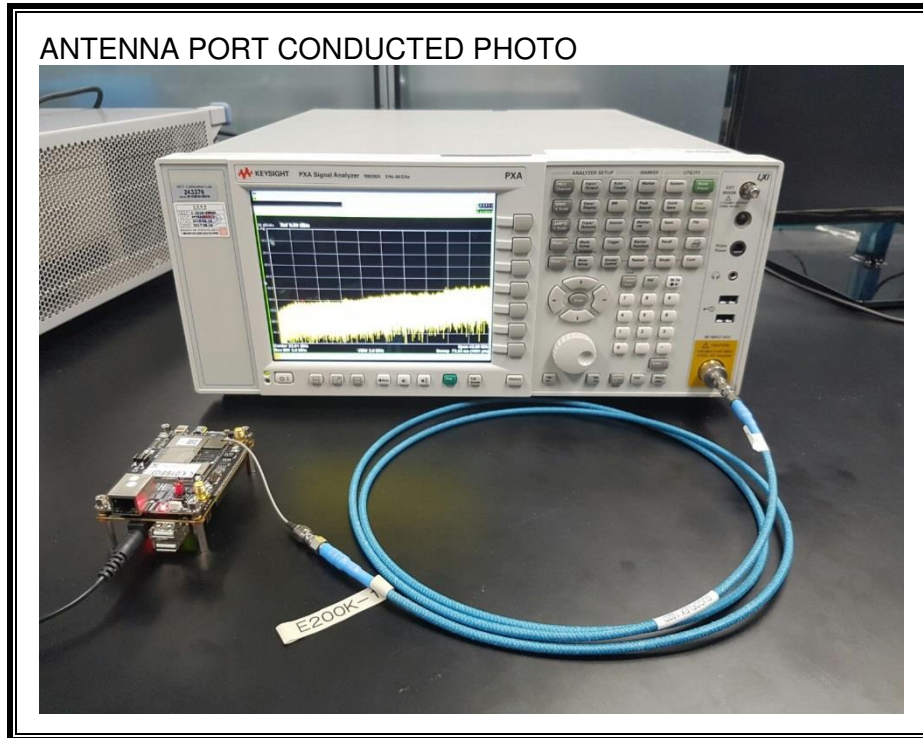

15. SETUP PHOTOS

ANTENNA PORT CONDUCTED RF MEASUREMENT SETUP

RADIATED RF MEASUREMENT SETUP (BELOW 1 GHz)

RADIATED RF MEASUREMENT SETUP (ABOVE 1 GHz)

RADIATED RF MEASUREMENT SETUP FOR PORTABLE CONFIGURATION

X-AXIS FRONT PHOTO

Y-AXIS FRONT PHOTO

Z-AXIS FRONT PHOTO

POWERLINE CONDUCTED EMISSIONS MEASUREMENT SETUP

DYNAMIC FREQUENCY SELECTION MEASUREMENT SETUP

END OF REPORT