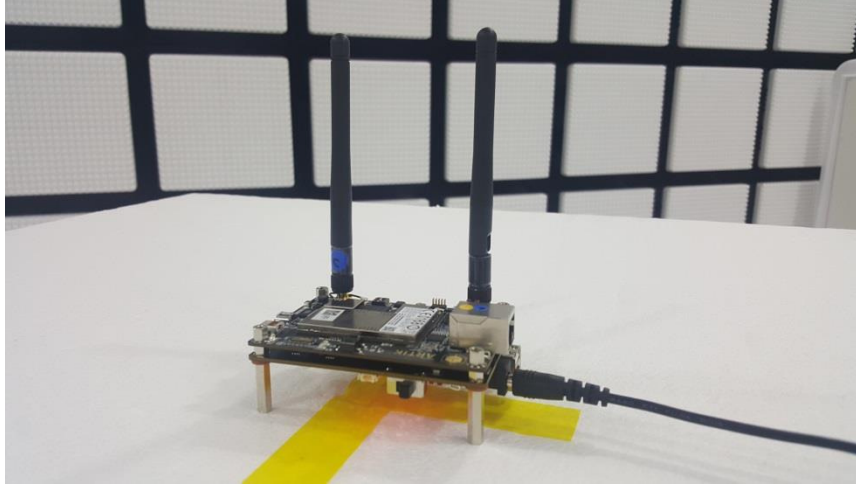

15. SETUP PHOTOS

ANTENNA PORT CONDUCTED RF MEASUREMENT SETUP

RADIATED RF MEASUREMENT SETUP (BELOW 1 GHz)

RADIATED RF MEASUREMENT SETUP (ABOVE 1 GHz)

RADIATED RF MEASUREMENT SETUP FOR PORTABLE CONFIGURATION

X-AXIS FRONT PHOTO

Y-AXIS FRONT PHOTO

Z-AXIS FRONT PHOTO

POWERLINE CONDUCTED EMISSIONS MEASUREMENT SETUP

DYNAMIC FREQUENCY SELECTION MEASUREMENT SETUP

END OF REPORT