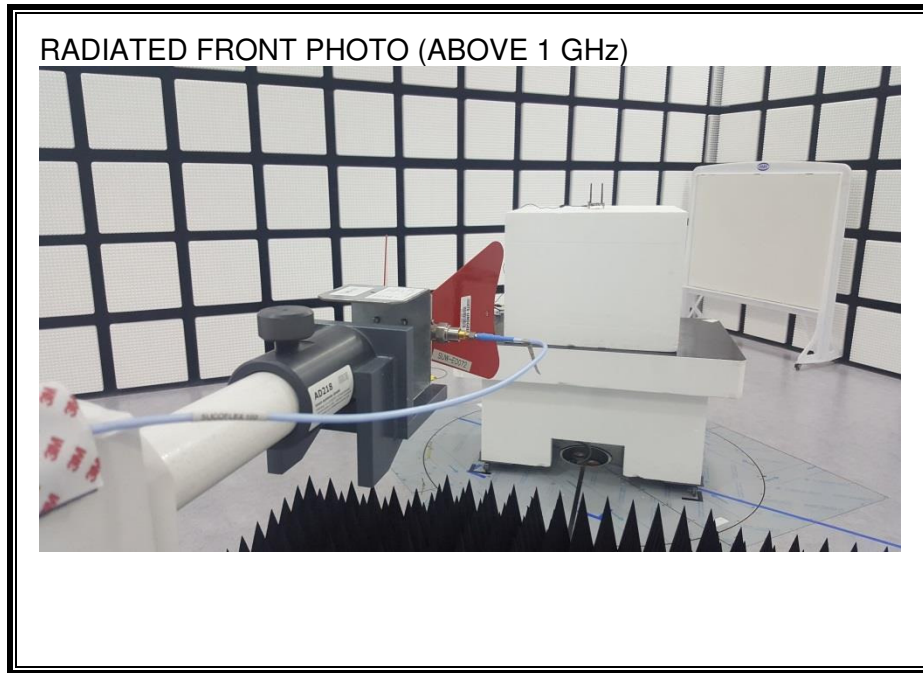

15. SETUP PHOTOS

ANTENNA PORT CONDUCTED RF MEASUREMENT SETUP

RADIATED RF MEASUREMENT SETUP (BELOW 1 GHz)

RADIATED RF MEASUREMENT SETUP (ABOVE 1 GHz)

RADIATED RF MEASUREMENT SETUP FOR PORTABLE CONFIGURATION

X-AXIS FRONT PHOTO

Y-AXIS FRONT PHOTO

Z-AXIS FRONT PHOTO

POWERLINE CONDUCTED EMISSIONS MEASUREMENT SETUP

DYNAMIC FREQUENCY SELECTION MEASUREMENT SETUP

END OF REPORT