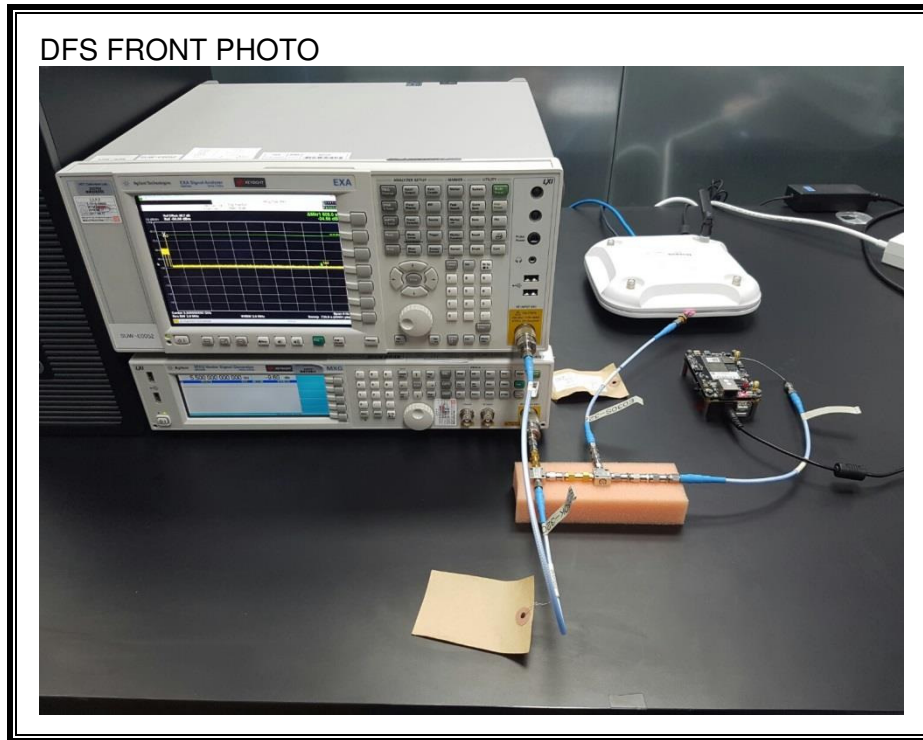

15. SETUP PHOTOS

ANTENNA PORT CONDUCTED RF MEASUREMENT SETUP

RADIATED RF MEASUREMENT SETUP (BELOW 1 GHz)

RADIATED RF MEASUREMENT SETUP (ABOVE 1 GHz)

RADIATED RF MEASUREMENT SETUP FOR PORTABLE CONFIGURATION

X-AXIS FRONT PHOTO

Y-AXIS FRONT PHOTO

Z-AXIS FRONT PHOTO

POWERLINE CONDUCTED EMISSIONS MEASUREMENT SETUP

DYNAMIC FREQUENCY SELECTION MEASUREMENT SETUP

END OF REPORT