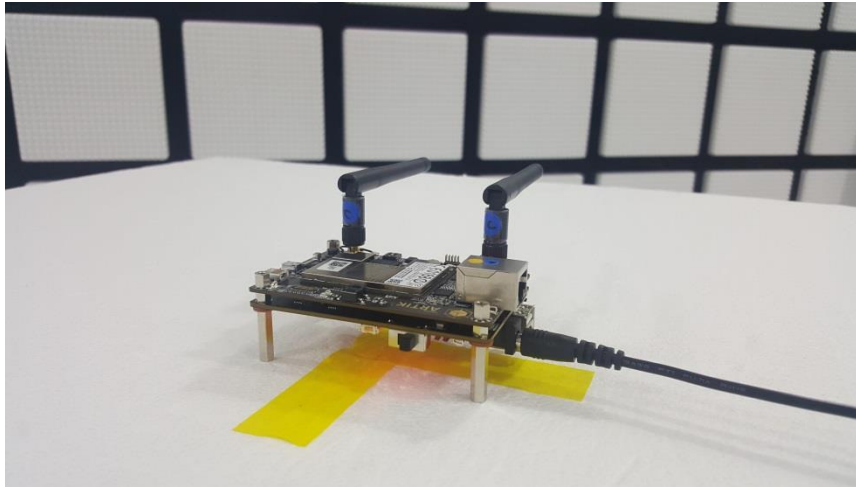

15. SETUP PHOTOS

ANTENNA PORT CONDUCTED RF MEASUREMENT SETUP

RADIATED RF MEASUREMENT SETUP (BELOW 1 GHz)

RADIATED RF MEASUREMENT SETUP (ABOVE 1 GHz)

RADIATED RF MEASUREMENT SETUP FOR PORTABLE CONFIGURATION

X-AXIS FRONT PHOTO

Y-AXIS FRONT PHOTO

Z-AXIS FRONT PHOTO

POWERLINE CONDUCTED EMISSIONS MEASUREMENT SETUP

DYNAMIC FREQUENCY SELECTION MEASUREMENT SETUP

END OF REPORT