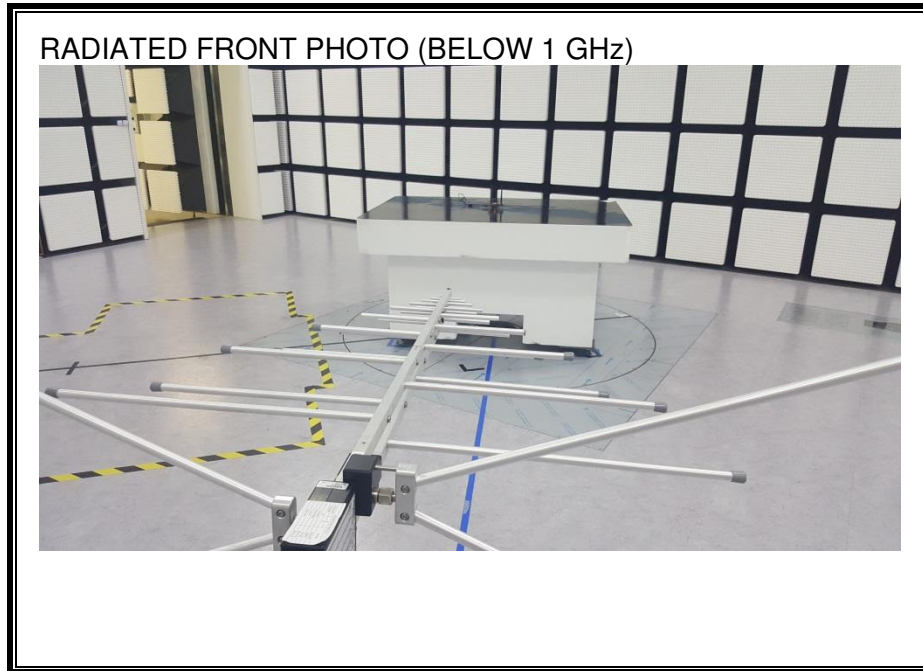

15. SETUP PHOTOS

ANTENNA PORT CONDUCTED RF MEASUREMENT SETUP

RADIATED RF MEASUREMENT SETUP (BELOW 1 GHz)

RADIATED RF MEASUREMENT SETUP (ABOVE 1 GHz)

RADIATED RF MEASUREMENT SETUP FOR PORTABLE CONFIGURATION

X-AXIS FRONT PHOTO

Y-AXIS FRONT PHOTO

Z-AXIS FRONT PHOTO

POWERLINE CONDUCTED EMISSIONS MEASUREMENT SETUP

DYNAMIC FREQUENCY SELECTION MEASUREMENT SETUP

END OF REPORT