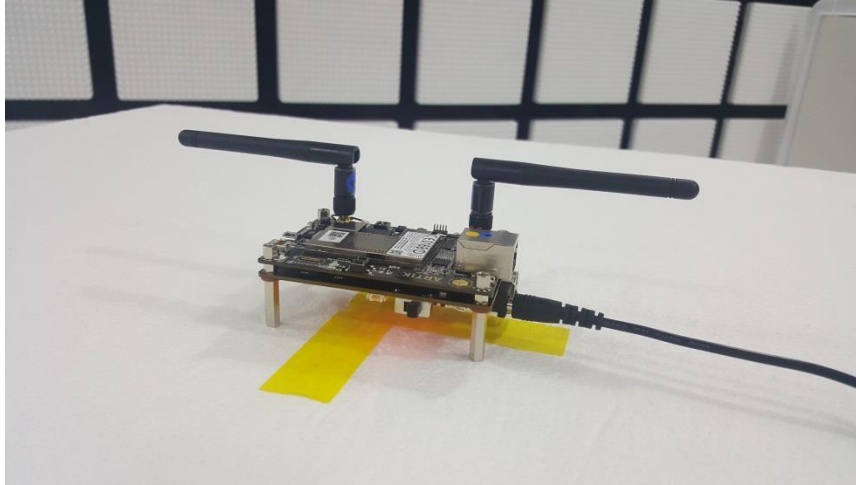

15. SETUP PHOTOS

ANTENNA PORT CONDUCTED RF MEASUREMENT SETUP

RADIATED RF MEASUREMENT SETUP (BELOW 1 GHz)

RADIATED RF MEASUREMENT SETUP (ABOVE 1 GHz)

RADIATED RF MEASUREMENT SETUP FOR PORTABLE CONFIGURATION

X-AXIS FRONT PHOTO

Y-AXIS FRONT PHOTO

Z-AXIS FRONT PHOTO

POWERLINE CONDUCTED EMISSIONS MEASUREMENT SETUP

DYNAMIC FREQUENCY SELECTION MEASUREMENT SETUP

END OF REPORT