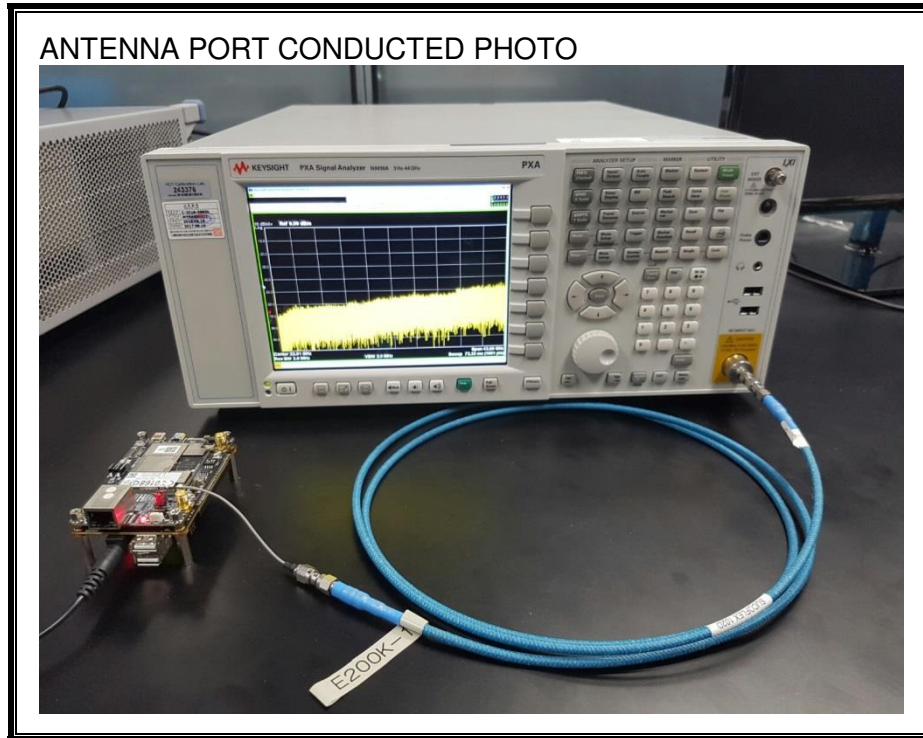

13. SETUP PHOTOS

ANTENNA PORT CONDUCTED RF MEASUREMENT SETUP

RADIATED RF MEASUREMENT SETUP (BELOW 1 GHz)

RADIATED RF MEASUREMENT SETUP (ABOVE 1 GHz)

RADIATED RF MEASUREMENT SETUP FOR PORTABLE CONFIGURATION

X-AXIS FRONT PHOTO

Y-AXIS FRONT PHOTO

Z-AXIS FRONT PHOTO

POWERLINE CONDUCTED EMISSIONS MEASUREMENT SETUP

END OF REPORT

Page 48 of 48