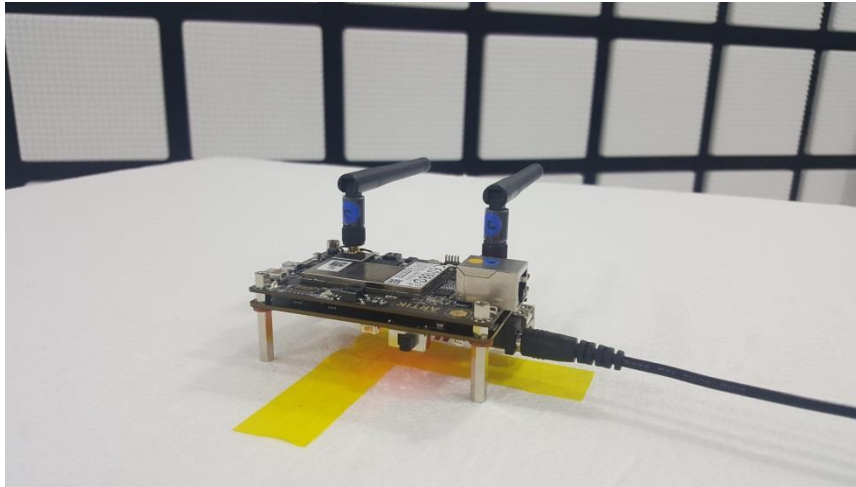

13. SETUP PHOTOS

ANTENNA PORT CONDUCTED RF MEASUREMENT SETUP

RADIATED RF MEASUREMENT SETUP (BELOW 1 GHz)

RADIATED RF MEASUREMENT SETUP (ABOVE 1 GHz)

RADIATED RF MEASUREMENT SETUP FOR PORTABLE CONFIGURATION

X-AXIS FRONT PHOTO

Y-AXIS FRONT PHOTO

Z-AXIS FRONT PHOTO

POWERLINE CONDUCTED EMISSIONS MEASUREMENT SETUP

END OF REPORT

Page 48 of 48