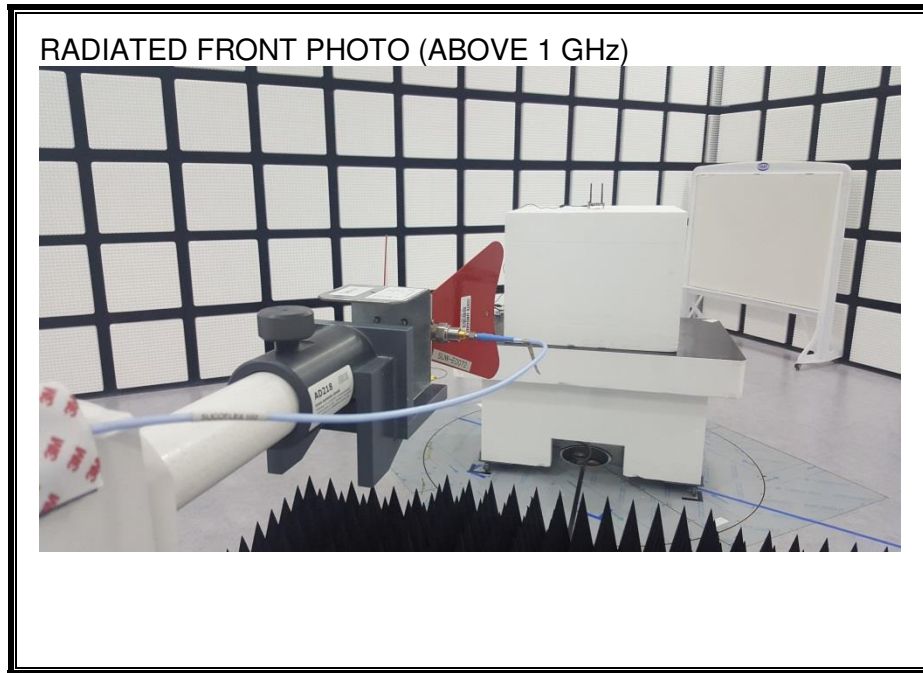

13. SETUP PHOTOS

ANTENNA PORT CONDUCTED RF MEASUREMENT SETUP

RADIATED RF MEASUREMENT SETUP (BELOW 1 GHz)

RADIATED RF MEASUREMENT SETUP (ABOVE 1 GHz)

RADIATED RF MEASUREMENT SETUP FOR PORTABLE CONFIGURATION

X-AXIS FRONT PHOTO

Y-AXIS FRONT PHOTO

Z-AXIS FRONT PHOTO

POWERLINE CONDUCTED EMISSIONS MEASUREMENT SETUP

END OF REPORT

Page 48 of 48