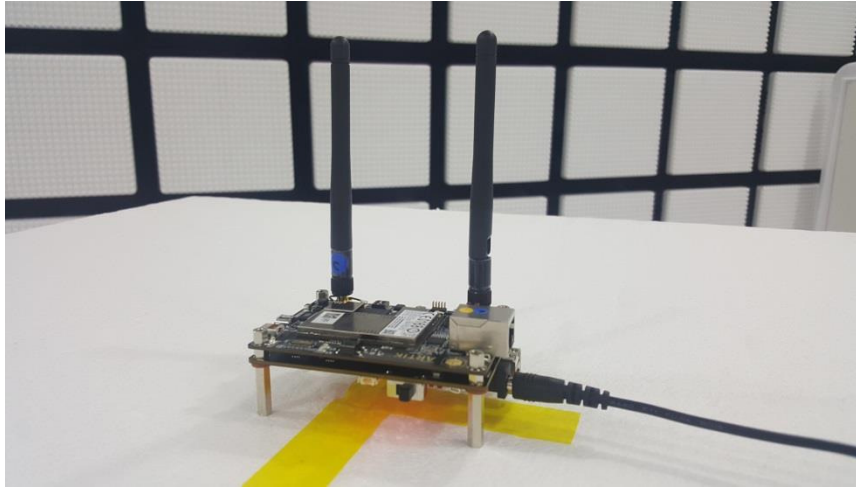

13. SETUP PHOTOS

ANTENNA PORT CONDUCTED RF MEASUREMENT SETUP

RADIATED RF MEASUREMENT SETUP (BELOW 1 GHz)

RADIATED RF MEASUREMENT SETUP (ABOVE 1 GHz)

RADIATED RF MEASUREMENT SETUP FOR PORTABLE CONFIGURATION

X-AXIS FRONT PHOTO

Y-AXIS FRONT PHOTO

Z-AXIS FRONT PHOTO

POWERLINE CONDUCTED EMISSIONS MEASUREMENT SETUP

END OF REPORT

Page 48 of 48