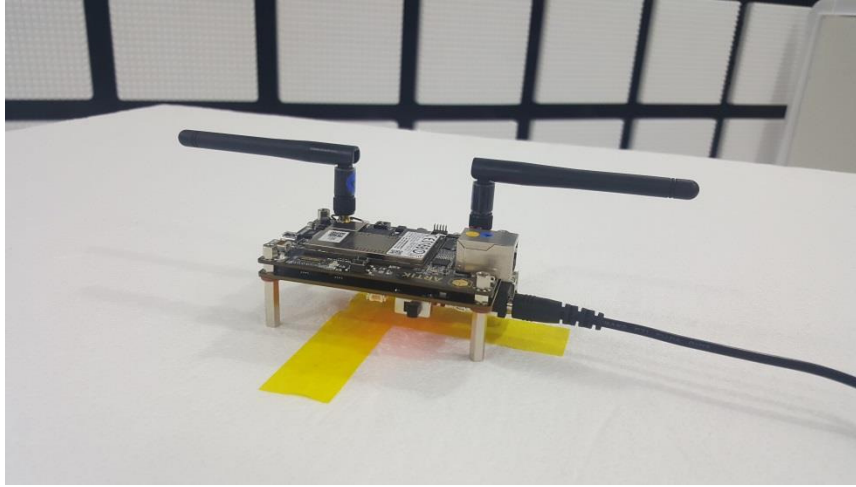

13. SETUP PHOTOS

ANTENNA PORT CONDUCTED RF MEASUREMENT SETUP

RADIATED RF MEASUREMENT SETUP (BELOW 1 GHz)

RADIATED RF MEASUREMENT SETUP (ABOVE 1 GHz)

RADIATED RF MEASUREMENT SETUP FOR PORTABLE CONFIGURATION

X-AXIS FRONT PHOTO

Y-AXIS FRONT PHOTO

Z-AXIS FRONT PHOTO

POWERLINE CONDUCTED EMISSIONS MEASUREMENT SETUP

END OF REPORT

Page 48 of 48