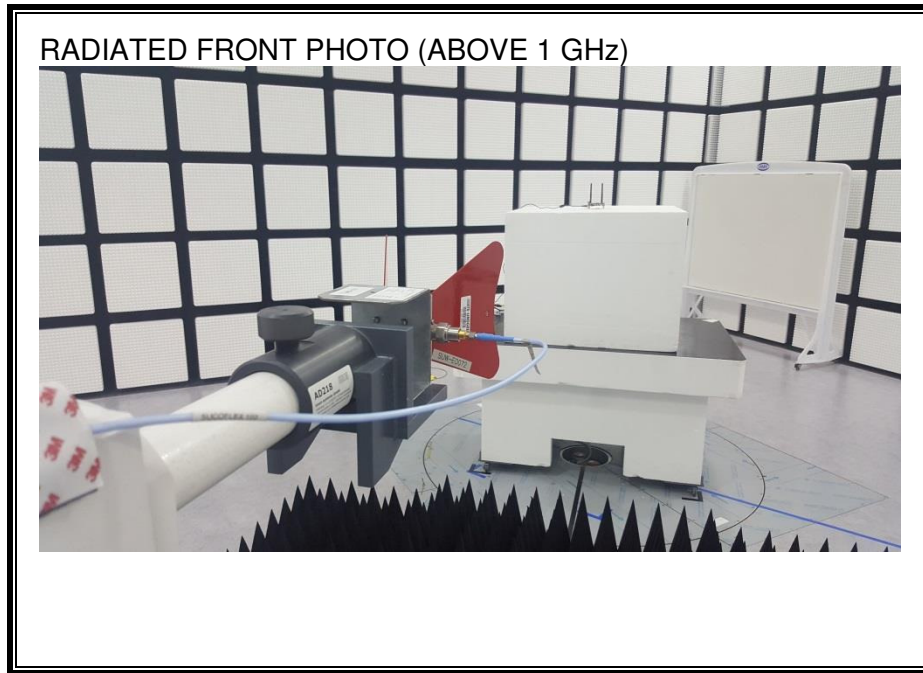

13. SETUP PHOTOS

ANTENNA PORT CONDUCTED RF MEASUREMENT SETUP

RADIATED RF MEASUREMENT SETUP (BELOW 1 GHz)

RADIATED RF MEASUREMENT SETUP (ABOVE 1 GHz)

RADIATED RF MEASUREMENT SETUP FOR PORTABLE CONFIGURATION

Z-AXIS FRONT PHOTO

POWERLINE CONDUCTED EMISSIONS MEASUREMENT SETUP

END OF REPORT

Page 48 of 48