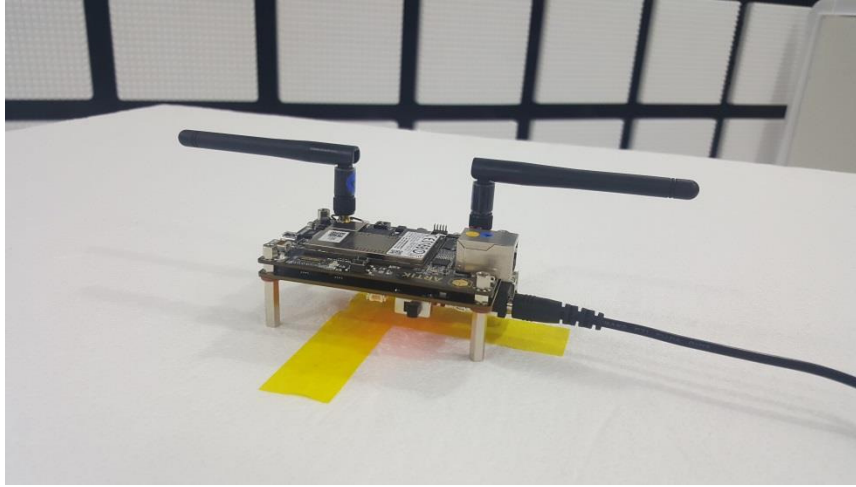

13. SETUP PHOTOS

ANTENNA PORT CONDUCTED RF MEASUREMENT SETUP

RADIATED RF MEASUREMENT SETUP (BELOW 1 GHz)

RADIATED RF MEASUREMENT SETUP (ABOVE 1 GHz)

RADIATED RF MEASUREMENT SETUP FOR PORTABLE CONFIGURATION

Z-AXIS FRONT PHOTO

POWERLINE CONDUCTED EMISSIONS MEASUREMENT SETUP

END OF REPORT

Page 48 of 48