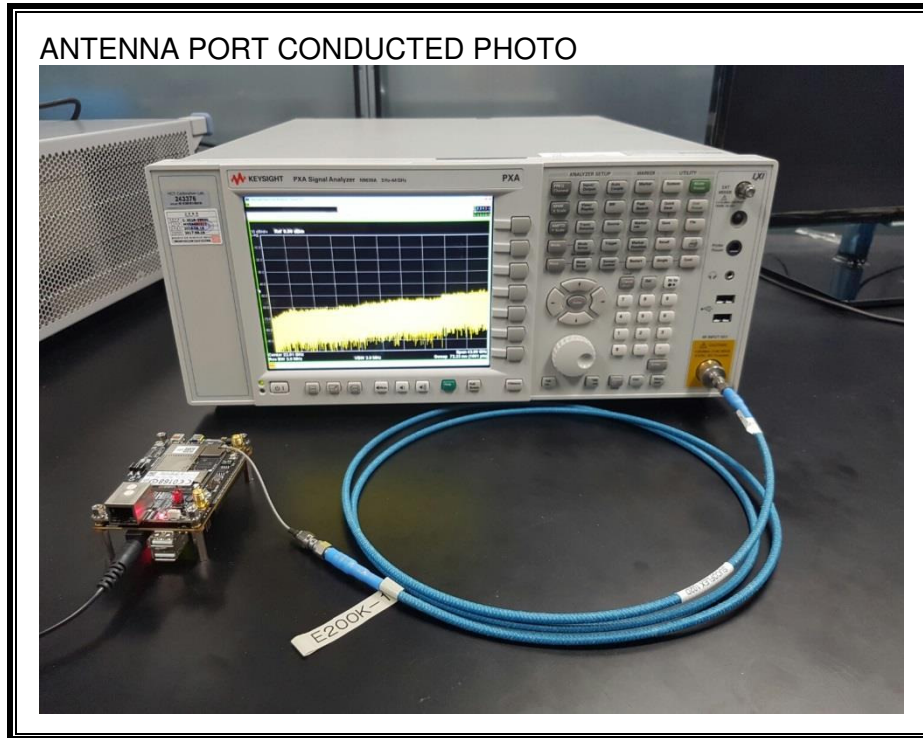

13. SETUP PHOTOS

ANTENNA PORT CONDUCTED RF MEASUREMENT SETUP

RADIATED RF MEASUREMENT SETUP (BELOW 1 GHz)

RADIATED RF MEASUREMENT SETUP (ABOVE 1 GHz)

RADIATED RF MEASUREMENT SETUP FOR PORTABLE CONFIGURATION

Z-AXIS FRONT PHOTO

POWERLINE CONDUCTED EMISSIONS MEASUREMENT SETUP

END OF REPORT

Page 48 of 48