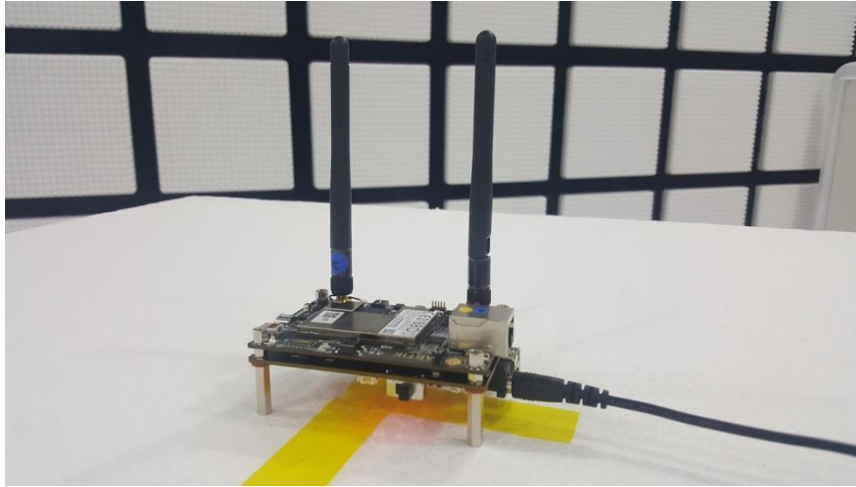

#### ANTENNA PORT CONDUCTED RF MEASUREMENT SETUP

**RADIATED RF MEASUREMENT SETUP (BELOW 1 GHz)**

**RADIATED RF MEASUREMENT SETUP (ABOVE 1 GHz)**

**RADIATED RF MEASUREMENT SETUP FOR PORTABLE CONFIGURATION**

X-AXIS FRONT PHOTO

Y-AXIS FRONT PHOTO

**POWERLINE CONDUCTED EMISSIONS MEASUREMENT SETUP**

**END OF REPORT**