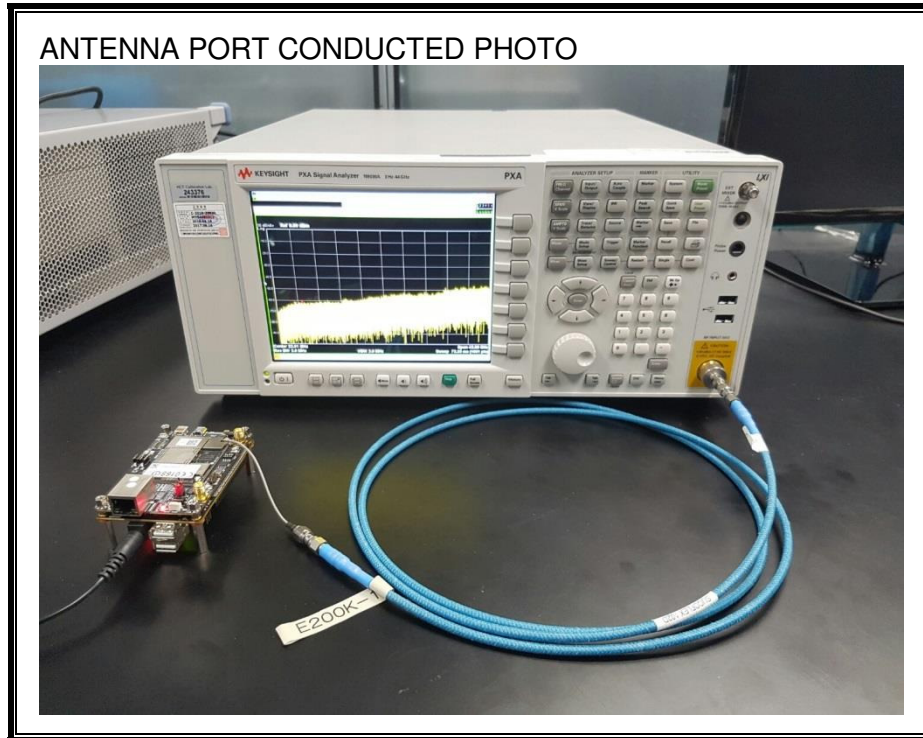

#### ANTENNA PORT CONDUCTED RF MEASUREMENT SETUP

**RADIATED RF MEASUREMENT SETUP (BELOW 1 GHz)**

**RADIATED RF MEASUREMENT SETUP (ABOVE 1 GHz)**

**RADIATED RF MEASUREMENT SETUP FOR PORTABLE CONFIGURATION**

X-AXIS FRONT PHOTO

Y-AXIS FRONT PHOTO

**POWERLINE CONDUCTED EMISSIONS MEASUREMENT SETUP**

**END OF REPORT**