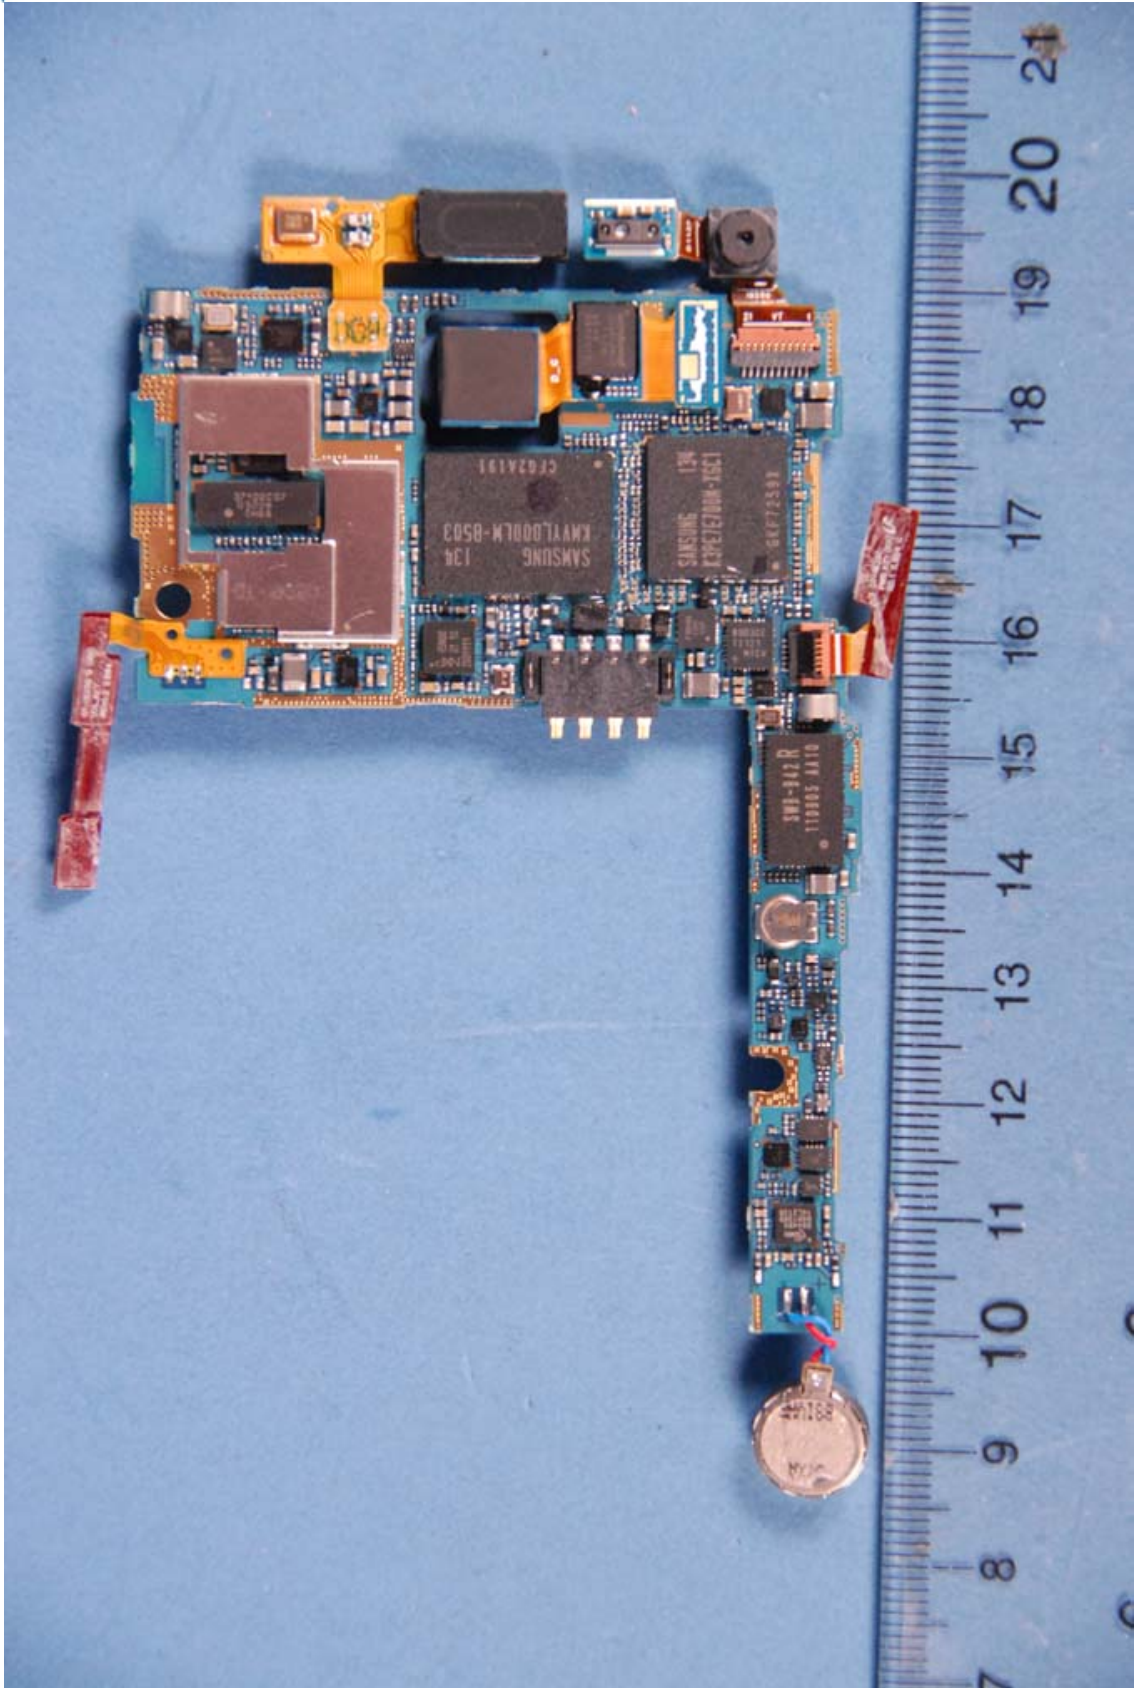

**INTERNAL PHOTOGRAPHS**

	Samsung Electronics Co. Ltd. FCC ID: A3LSHWM420K	Model: SHW-M420K
Internal Photos	EUT Type: Portable Handset	Page 1 of 8

	Samsung Electronics Co. Ltd. FCC ID: A3LSHWM420K	Model: SHW-M420K
Internal Photos	EUT Type: Portable Handset	Page 2 of 8

 <p>PCTEST ENGINEERING LABORATORY, INC.</p>	Samsung Electronics Co. Ltd. FCC ID: A3LSHWM420K	Model: SHW-M420K
Internal Photos	EUT Type: Portable Handset	Page 3 of 8

	Samsung Electronics Co. Ltd. FCC ID: A3LSHWM420K	Model: SHW-M420K
Internal Photos	EUT Type: Portable Handset	Page 4 of 8

	Samsung Electronics Co. Ltd. FCC ID: A3LSHWM420K	Model: SHW-M420K
Internal Photos	EUT Type: Portable Handset	Page 5 of 8

	<p>Samsung Electronics Co. Ltd. FCC ID: A3LSHWM420K</p>	<p>Model: SHW-M420K</p>
<p>Internal Photos</p>	<p>EUT Type: Portable Handset</p>	<p>Page 6 of 8</p>

	Samsung Electronics Co. Ltd. FCC ID: A3LSHWM420K	Model: SHW-M420K
Internal Photos	EUT Type: Portable Handset	Page 7 of 8

	Samsung Electronics Co. Ltd. FCC ID: A3LSHWM420K	Model: SHW-M420K
Internal Photos	EUT Type: Portable Handset	Page 8 of 8