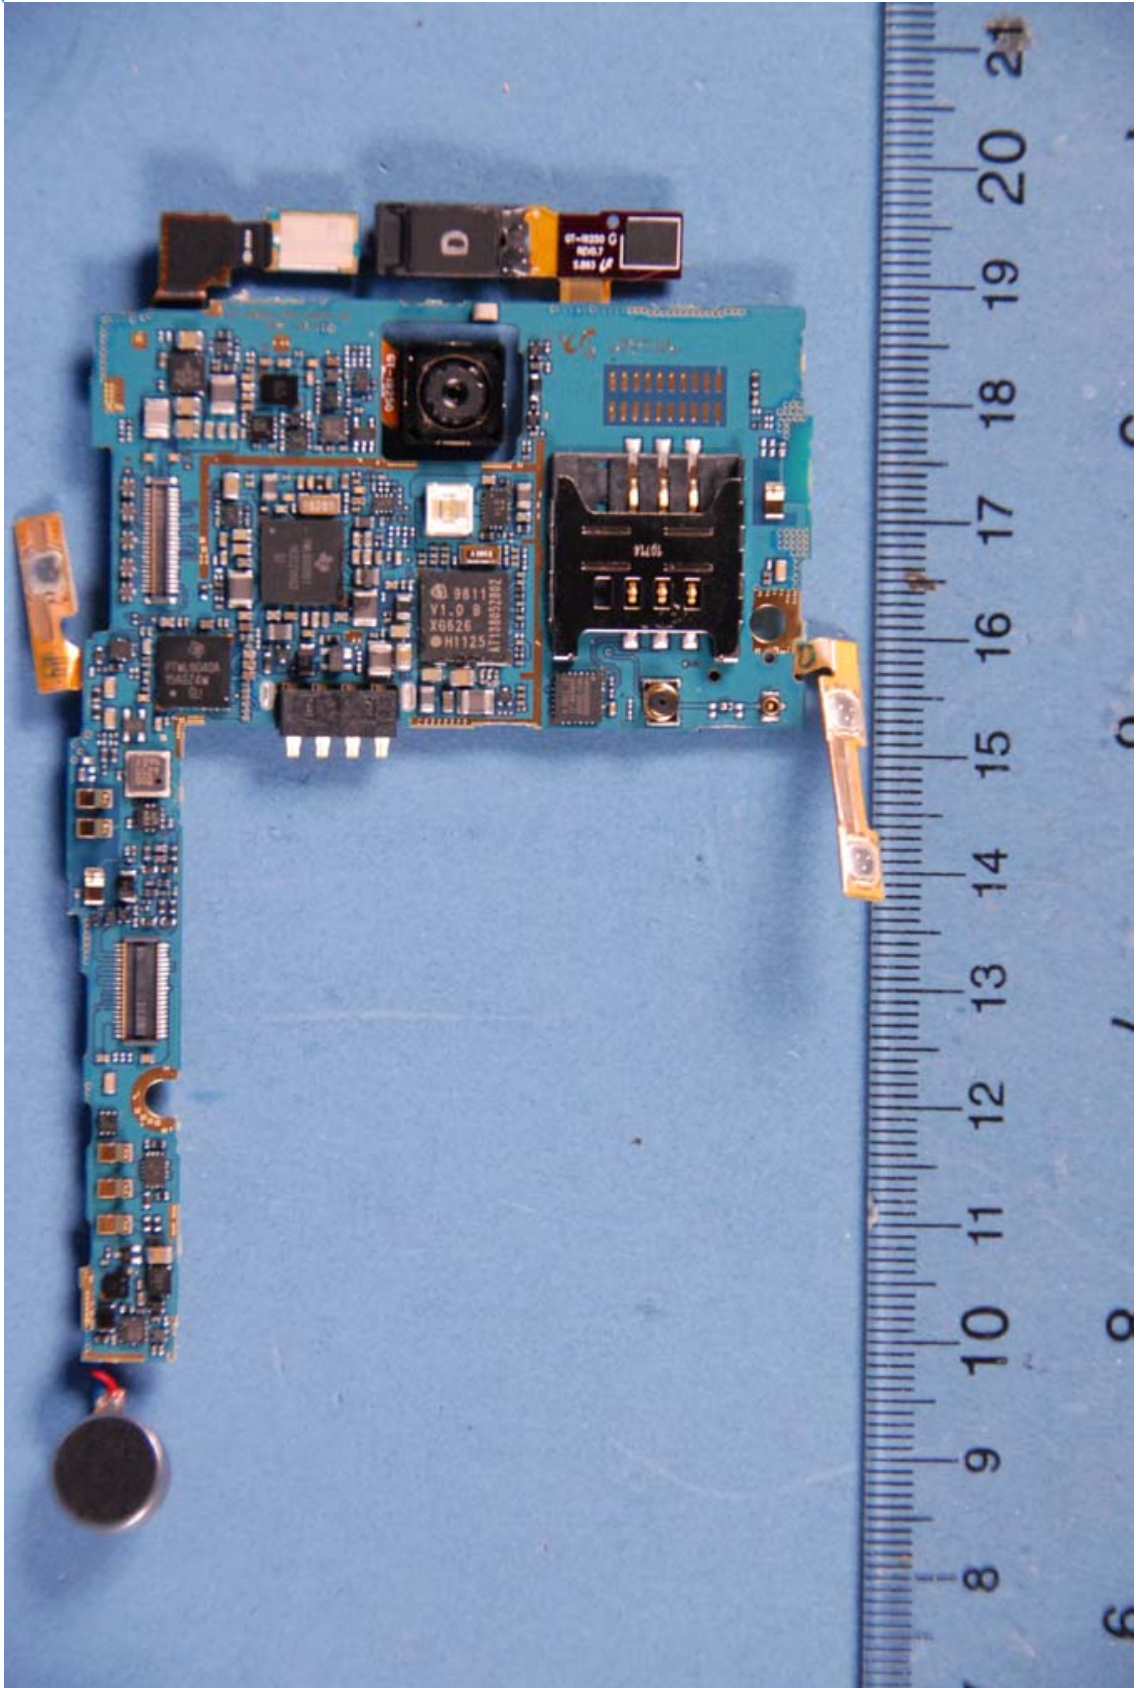

**INTERNAL PHOTOGRAPHS**

	Samsung Electronics Co. Ltd. FCC ID: A3LSHWM420K	Model: SHW-M420K
Internal Photos	EUT Type: Portable Handset	Page 1 of 8

	Samsung Electronics Co. Ltd. FCC ID: A3LSHWM420K	Model: SHW-M420K
Internal Photos	EUT Type: Portable Handset	Page 2 of 8

 <p>PCTEST ENGINEERING LABORATORY, INC.</p>	Samsung Electronics Co. Ltd. FCC ID: A3LSHWM420K	Model: SHW-M420K
Internal Photos	EUT Type: Portable Handset	Page 3 of 8

	Samsung Electronics Co. Ltd. FCC ID: A3LSHWM420K	Model: SHW-M420K
Internal Photos	EUT Type: Portable Handset	Page 4 of 8

	Samsung Electronics Co. Ltd. FCC ID: A3LSHWM420K	Model: SHW-M420K
Internal Photos	EUT Type: Portable Handset	Page 5 of 8

	<p>Samsung Electronics Co. Ltd. FCC ID: A3LSHWM420K</p>	<p>Model: SHW-M420K</p>
<p>Internal Photos</p>	<p>EUT Type: Portable Handset</p>	<p>Page 6 of 8</p>

	Samsung Electronics Co. Ltd. FCC ID: A3LSHWM420K	Model: SHW-M420K
Internal Photos	EUT Type: Portable Handset	Page 7 of 8

	Samsung Electronics Co. Ltd. FCC ID: A3LSHWM420K	Model: SHW-M420K
Internal Photos	EUT Type: Portable Handset	Page 8 of 8