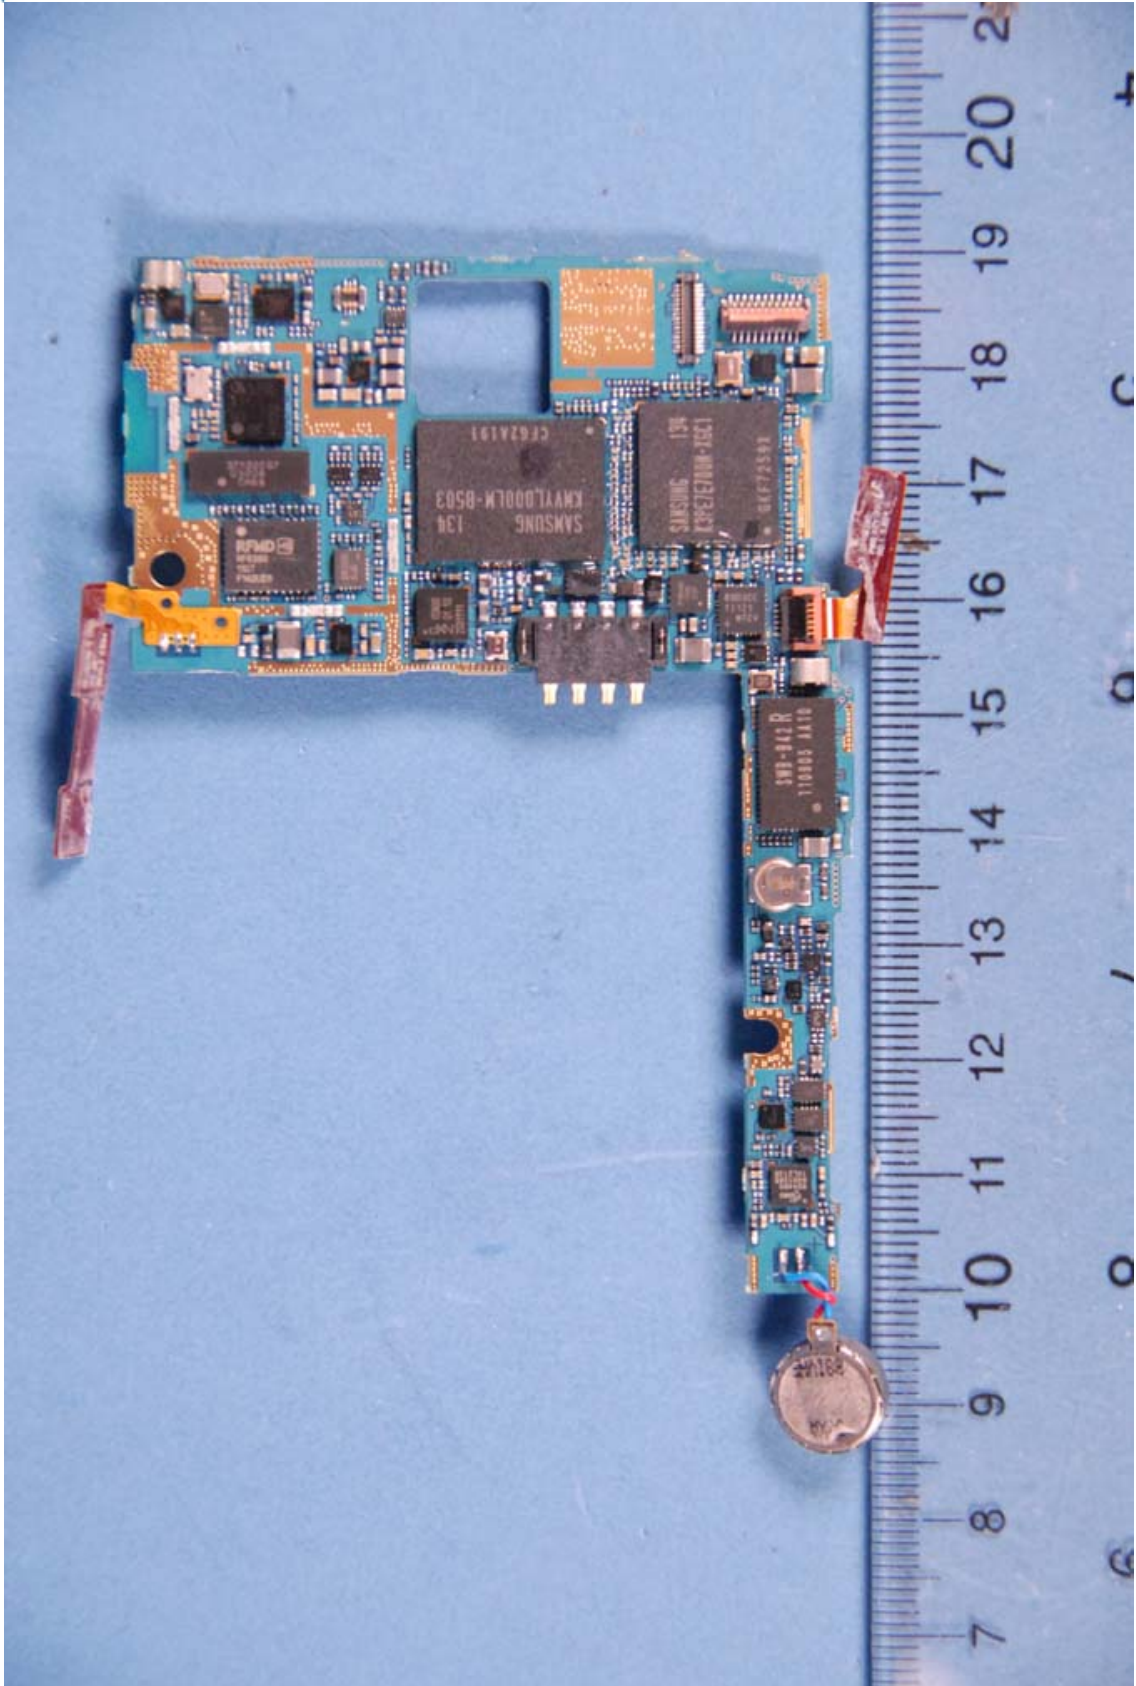

**INTERNAL PHOTOGRAPHS**

	Samsung Electronics Co. Ltd. FCC ID: A3LSHWM420K	Model: SHW-M420K
Internal Photos	EUT Type: Portable Handset	Page 1 of 8

	Samsung Electronics Co. Ltd. FCC ID: A3LSHWM420K	Model: SHW-M420K
Internal Photos	EUT Type: Portable Handset	Page 2 of 8

 <p>PCTEST ENGINEERING LABORATORY, INC.</p>	Samsung Electronics Co. Ltd. FCC ID: A3LSHWM420K	Model: SHW-M420K
Internal Photos	EUT Type: Portable Handset	Page 3 of 8

	Samsung Electronics Co. Ltd. FCC ID: A3LSHWM420K	Model: SHW-M420K
Internal Photos	EUT Type: Portable Handset	Page 4 of 8

	Samsung Electronics Co. Ltd. FCC ID: A3LSHWM420K	Model: SHW-M420K
Internal Photos	EUT Type: Portable Handset	Page 5 of 8

	<p>Samsung Electronics Co. Ltd. FCC ID: A3LSHWM420K</p>	<p>Model: SHW-M420K</p>
<p>Internal Photos</p>	<p>EUT Type: Portable Handset</p>	<p>Page 6 of 8</p>

	Samsung Electronics Co. Ltd. FCC ID: A3LSHWM420K	Model: SHW-M420K
Internal Photos	EUT Type: Portable Handset	Page 7 of 8

	Samsung Electronics Co. Ltd. FCC ID: A3LSHWM420K	Model: SHW-M420K
Internal Photos	EUT Type: Portable Handset	Page 8 of 8