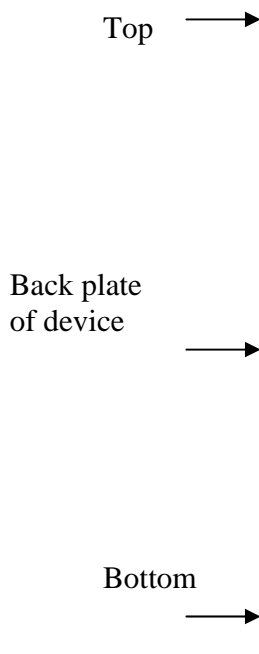

**Label and Location**

Samsung Phone Model: SHV-E330S  
FCC ID: A3LSHVE330S

**Label:**

**Location:**

Phone: Label is placed inside of the battery compartment.