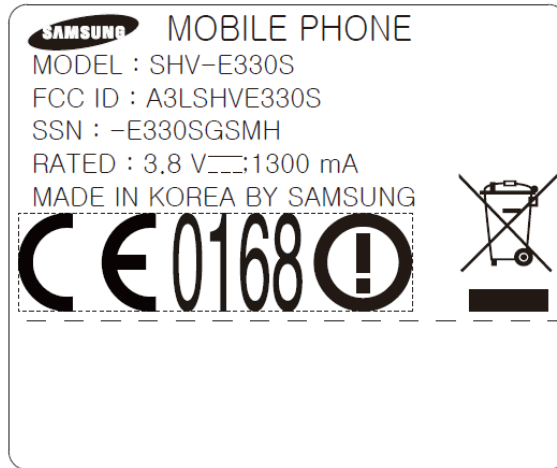

**Label and Location**

Samsung Phone Model: SHV-E330S  
FCC ID: A3LSHVE330S

**Label:**

**Location:**

Phone: Label is placed inside of the battery compartment.