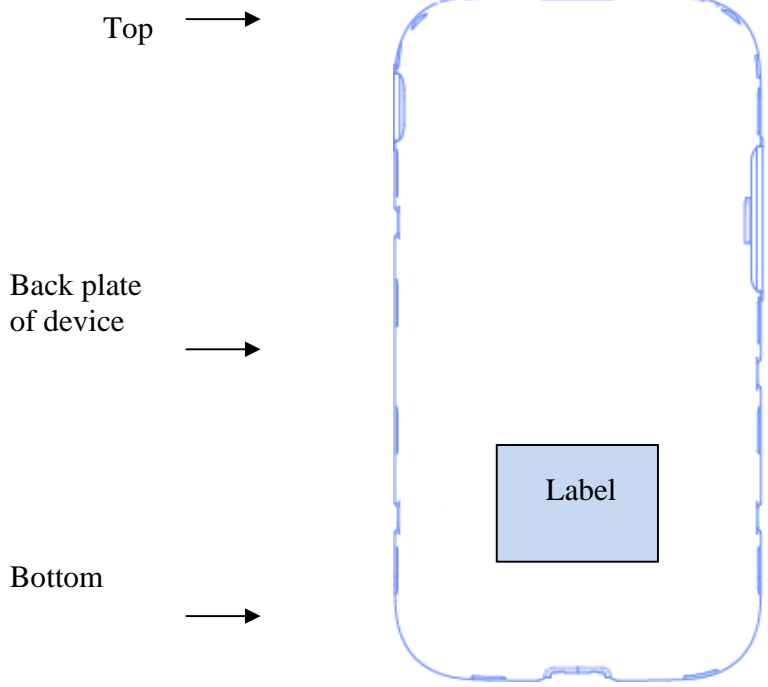

**Label and Location**

Samsung Phone Model: SHV-E310L  
FCC ID: A3LSHVE310

**Label:**

**Location:**

Phone: Label is placed inside of the battery compartment.