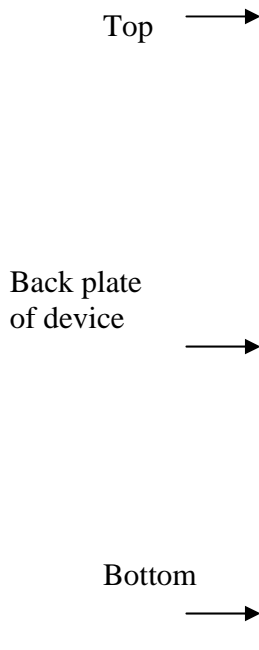

Label and Location

Samsung Phone Model: SHV-E300S
FCC ID: A3LSHVE300SA

Label:

Location:

Phone: Label is placed inside of the battery compartment.