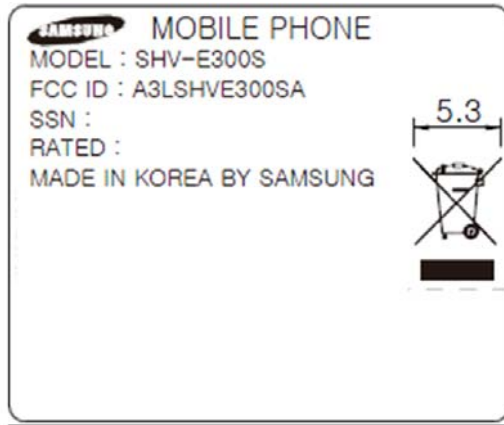

Label and Location

Samsung Phone Model: SHV-E300S
FCC ID: A3LSHVE300SA

Label:

Location:

Phone: Label is placed inside of the battery compartment.