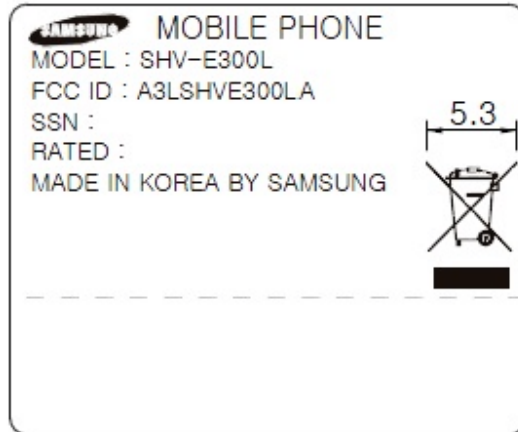

Label and Location

Samsung Phone Model: SHV-E300L
FCC ID: A3LSHVE300LA

Label:

Location:

" Label is placed inside of the battery compartment.
"