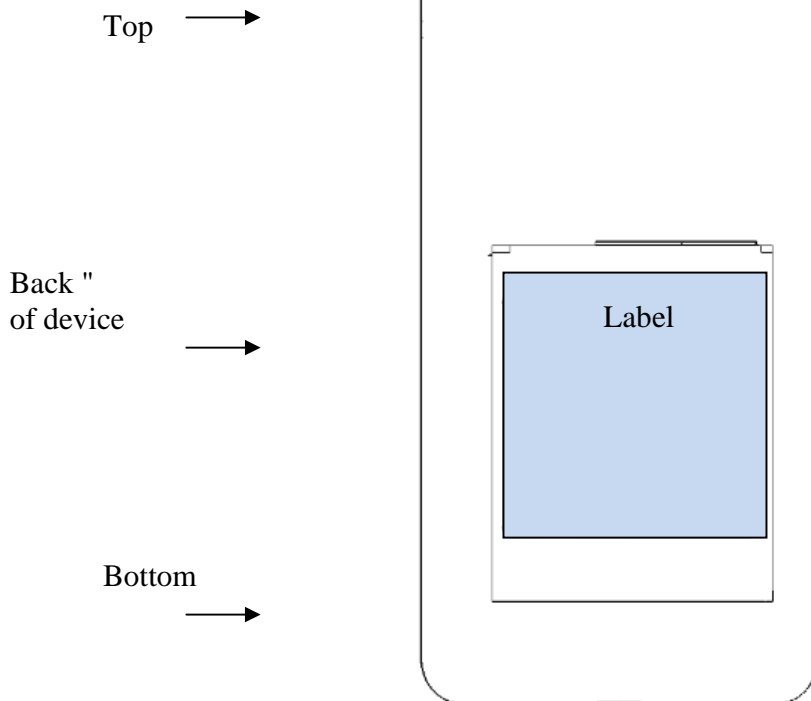

Label and Location

Samsung Phone Model: SHV-E300L
FCC ID: A3LSHVE300LA

Label:

Location:

" Label is placed inside of the battery compartment.
"