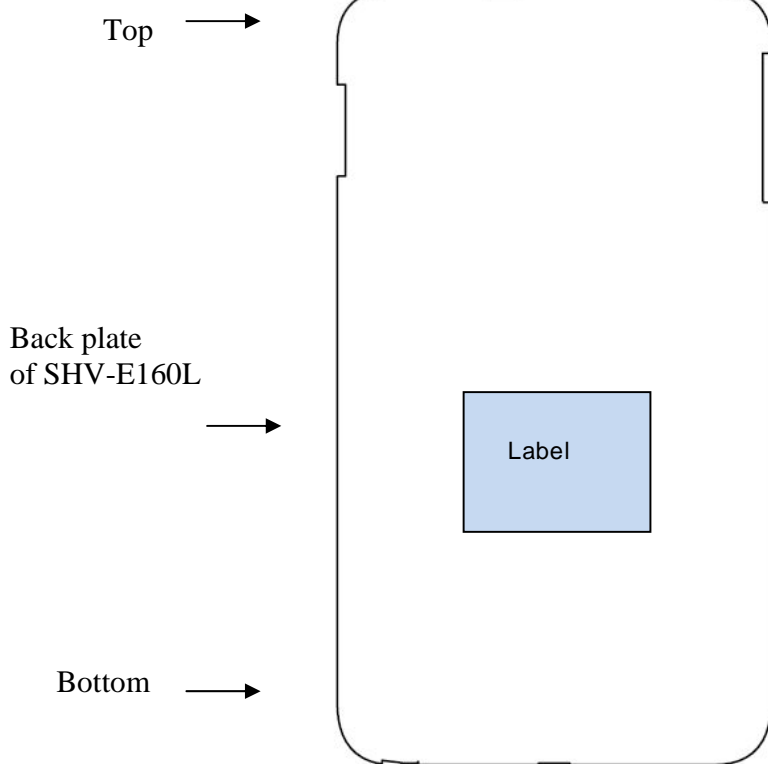

**Label and Location**

Samsung Phone Model: SHV-E160L  
FCC ID: A3LSHVE160L

**Label:**

**Location:**

Label is placed inside of the battery compartment.