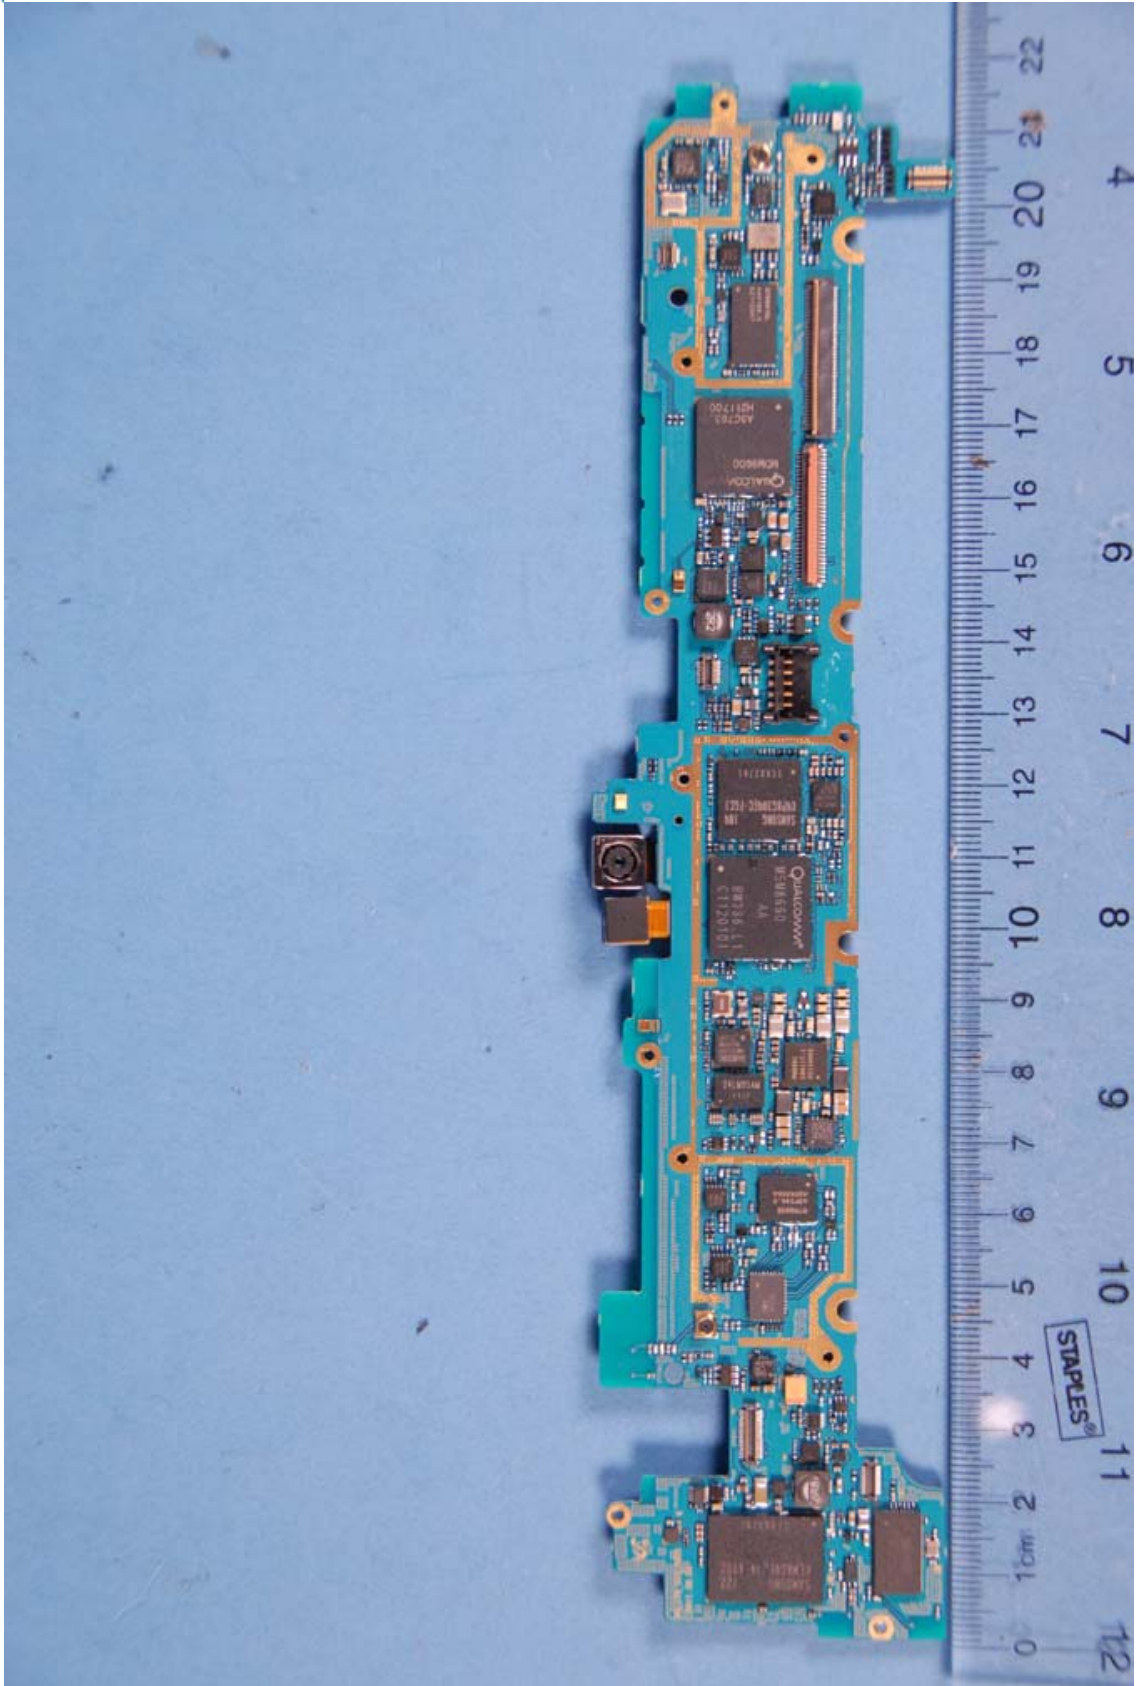

INTERNAL PHOTOGRAPHS

	Samsung FCC ID: A3LSHVE140L	Model: SHV-E140L
Internal Photos	EUT Type: Portable Tablet Computer	Page 2 of 9

	<p>Samsung FCC ID: A3LSHVE140L</p>	<p>Model: SHV-E140L</p>
<p>Internal Photos</p>	<p>EUT Type: Portable Tablet Computer</p>	<p>Page 3 of 9</p>

	Samsung FCC ID: A3LSHVE140L	Model: SHV-E140L
Internal Photos	EUT Type: Portable Tablet Computer	Page 4 of 9

	<p>Samsung FCC ID: A3LSHVE140L</p>	<p>Model: SHV-E140L</p>
<p>Internal Photos</p>	<p>EUT Type: Portable Tablet Computer</p>	<p>Page 5 of 9</p>

	Samsung FCC ID: A3LSHVE140L	Model: SHV-E140L
Internal Photos	EUT Type: Portable Tablet Computer	Page 6 of 9

	Samsung FCC ID: A3LSHVE140L	Model: SHV-E140L
Internal Photos	EUT Type: Portable Tablet Computer	Page 7 of 9

	Samsung FCC ID: A3LSHVE140L	Model: SHV-E140L
Internal Photos	EUT Type: Portable Tablet Computer	Page 8 of 9