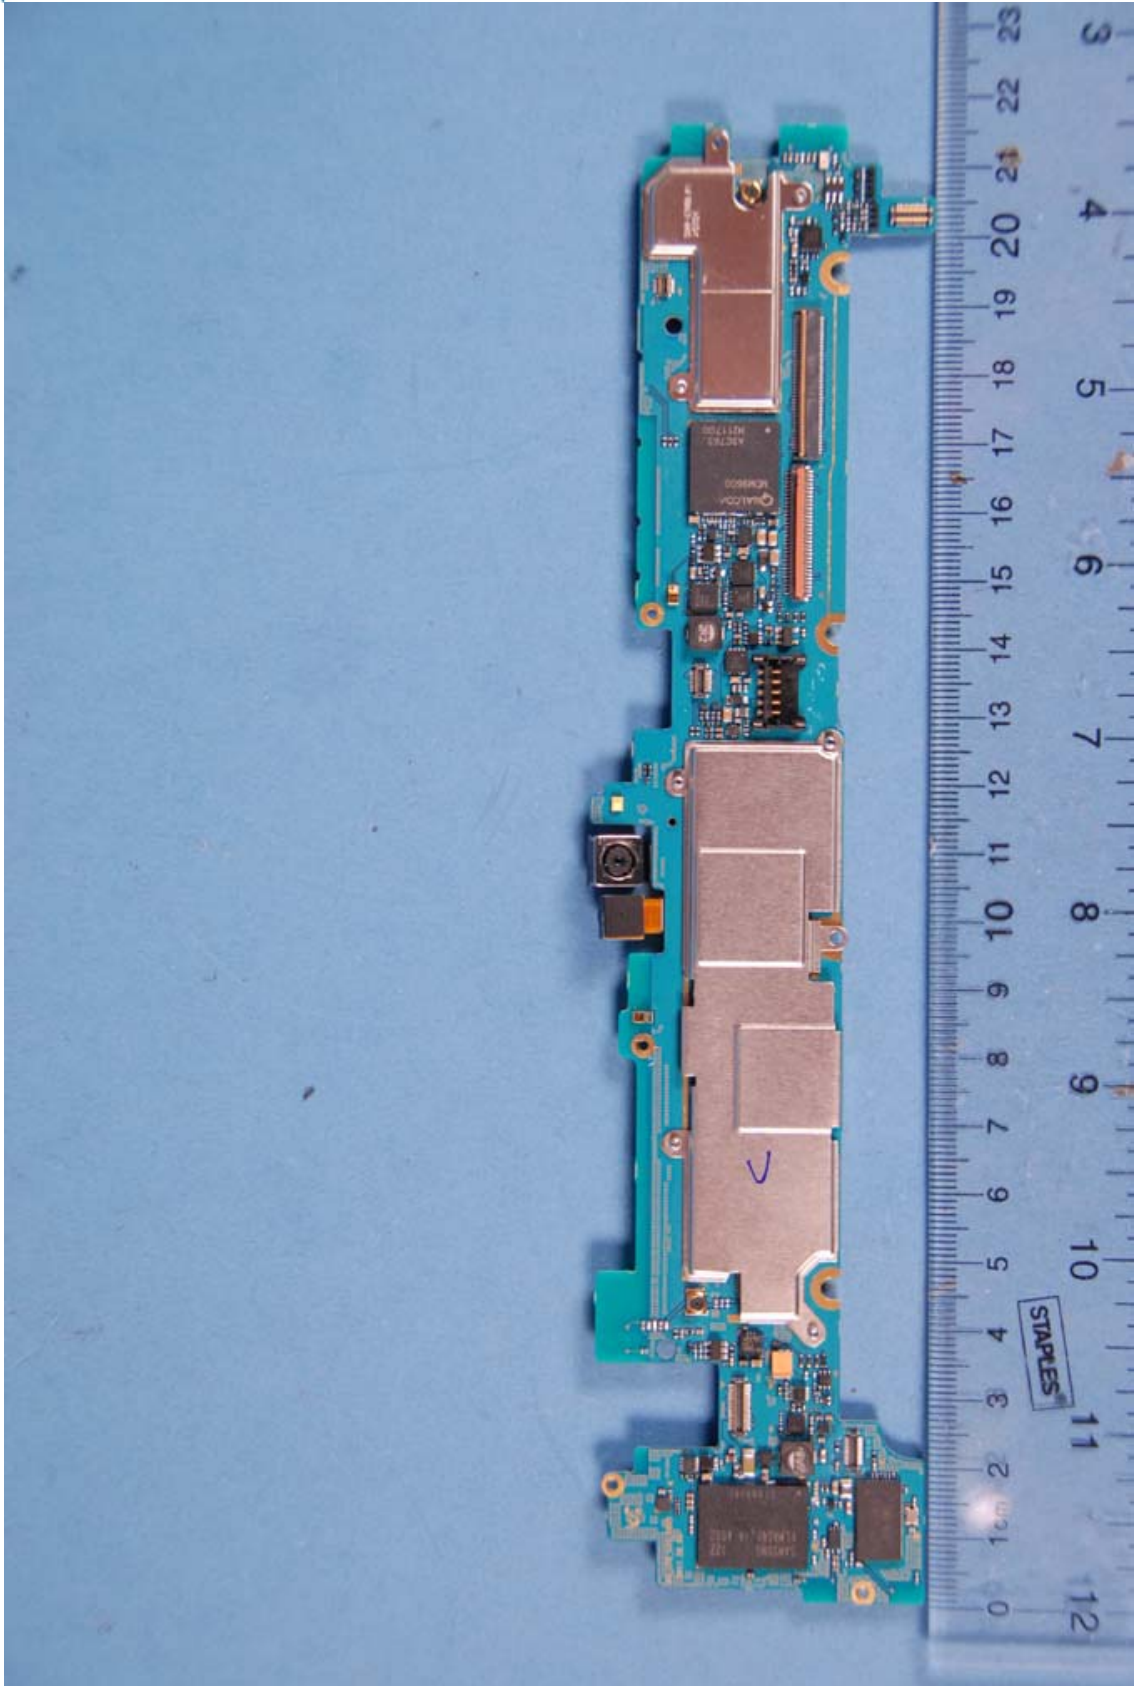

INTERNAL PHOTOGRAPHS

	Samsung FCC ID: A3LSHVE140L	Model: SHV-E140L
Internal Photos	EUT Type: Portable Tablet Computer	Page 2 of 9

	<p>Samsung FCC ID: A3LSHVE140L</p>	<p>Model: SHV-E140L</p>
<p>Internal Photos</p>	<p>EUT Type: Portable Tablet Computer</p>	<p>Page 3 of 9</p>

	Samsung FCC ID: A3LSHVE140L	Model: SHV-E140L
Internal Photos	EUT Type: Portable Tablet Computer	Page 4 of 9

	<p>Samsung FCC ID: A3LSHVE140L</p>	<p>Model: SHV-E140L</p>
<p>Internal Photos</p>	<p>EUT Type: Portable Tablet Computer</p>	<p>Page 5 of 9</p>

	Samsung FCC ID: A3LSHVE140L	Model: SHV-E140L
Internal Photos	EUT Type: Portable Tablet Computer	Page 6 of 9

	Samsung FCC ID: A3LSHVE140L	Model: SHV-E140L
Internal Photos	EUT Type: Portable Tablet Computer	Page 7 of 9

	Samsung FCC ID: A3LSHVE140L	Model: SHV-E140L
Internal Photos	EUT Type: Portable Tablet Computer	Page 8 of 9