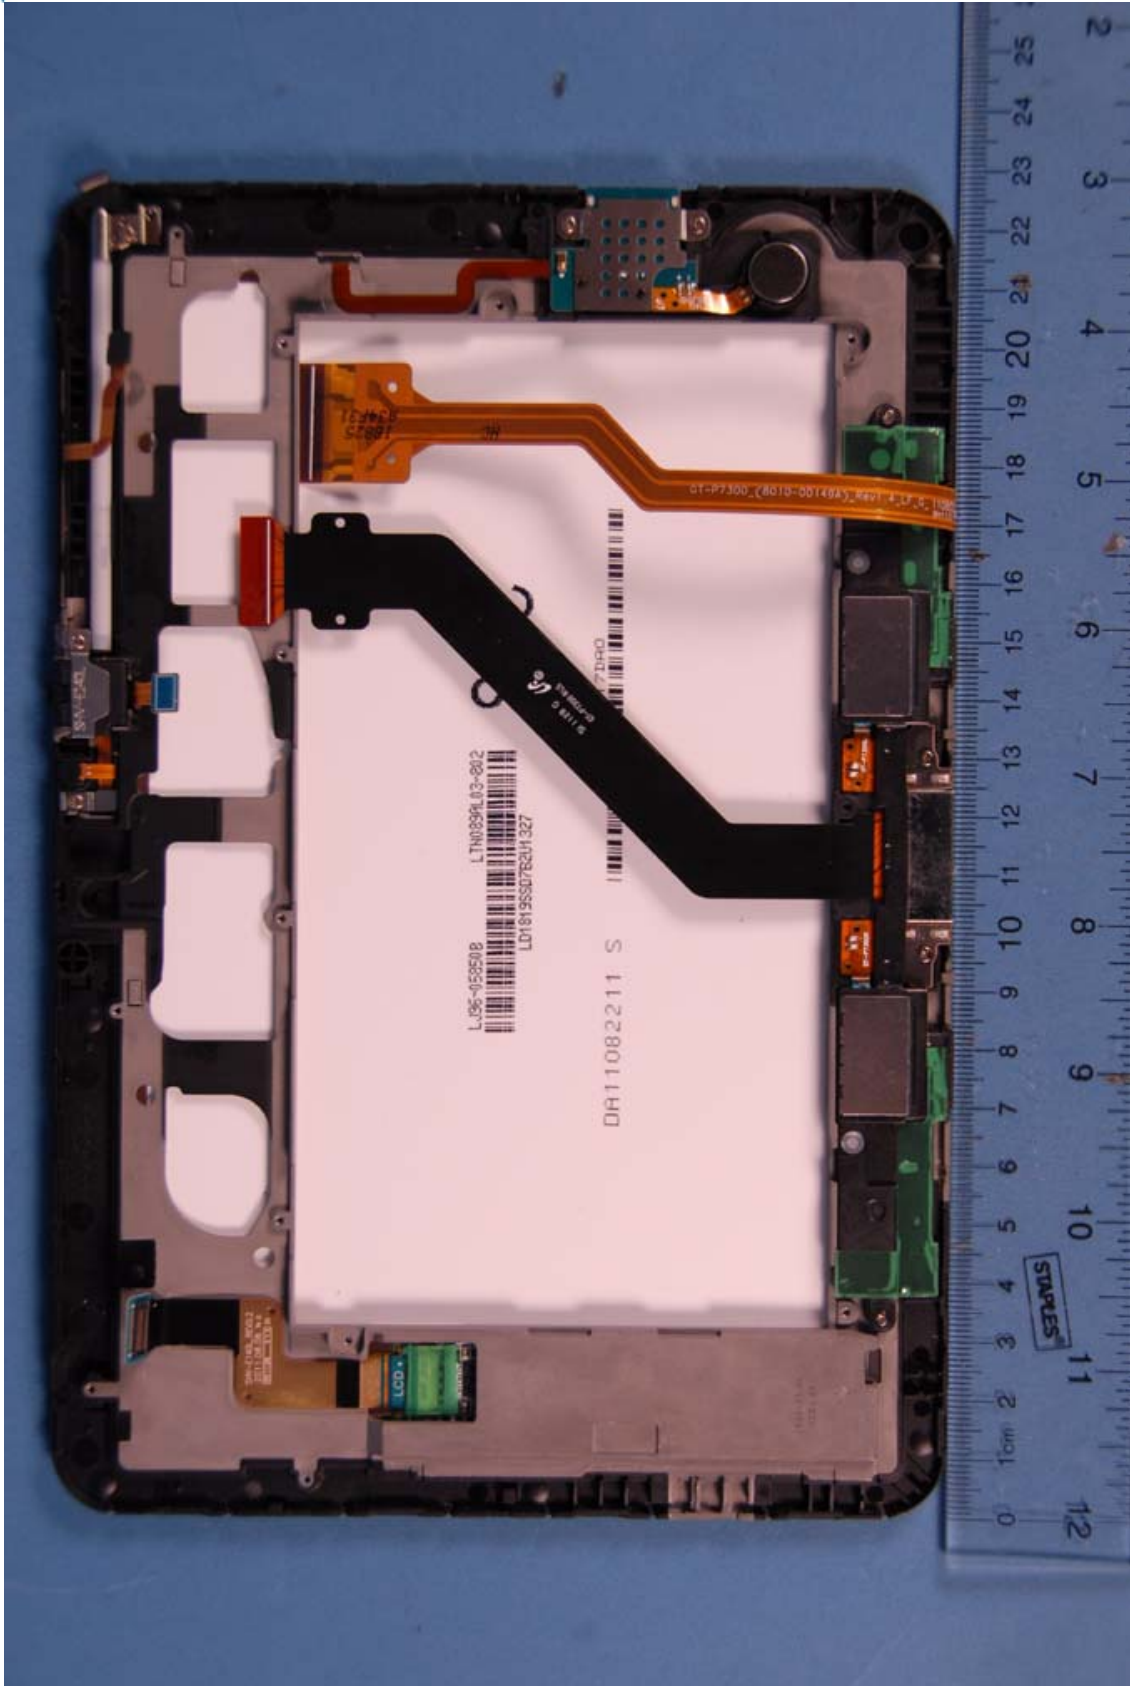

INTERNAL PHOTOGRAPHS

	Samsung FCC ID: A3LSHVE140L	Model: SHV-E140L
Internal Photos	EUT Type: Portable Tablet Computer	Page 2 of 9

	<p>Samsung FCC ID: A3LSHVE140L</p>	<p>Model: SHV-E140L</p>
<p>Internal Photos</p>	<p>EUT Type: Portable Tablet Computer</p>	<p>Page 3 of 9</p>

	Samsung FCC ID: A3LSHVE140L	Model: SHV-E140L
Internal Photos	EUT Type: Portable Tablet Computer	Page 4 of 9

	<p>Samsung FCC ID: A3LSHVE140L</p>	<p>Model: SHV-E140L</p>
<p>Internal Photos</p>	<p>EUT Type: Portable Tablet Computer</p>	<p>Page 5 of 9</p>

	Samsung FCC ID: A3LSHVE140L	Model: SHV-E140L
Internal Photos	EUT Type: Portable Tablet Computer	Page 6 of 9

	Samsung FCC ID: A3LSHVE140L	Model: SHV-E140L
Internal Photos	EUT Type: Portable Tablet Computer	Page 7 of 9

	Samsung FCC ID: A3LSHVE140L	Model: SHV-E140L
Internal Photos	EUT Type: Portable Tablet Computer	Page 8 of 9