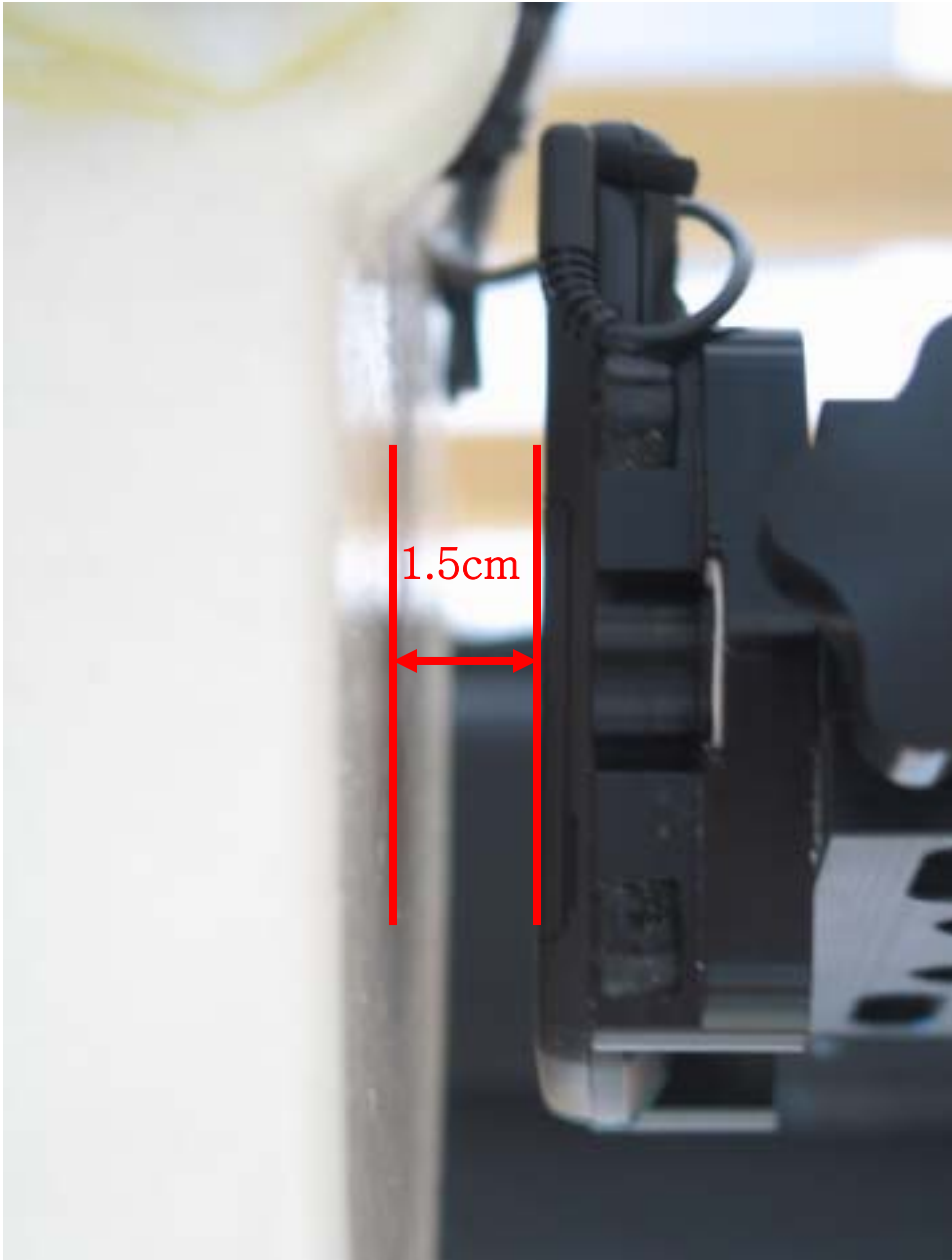

© 2006 SAMSUNG ELECTRONICS Co., Ltd

*SAMSUNG FCC ID:A3LSGHZ630
Single-Band PCS GSM/EDGE Phone*