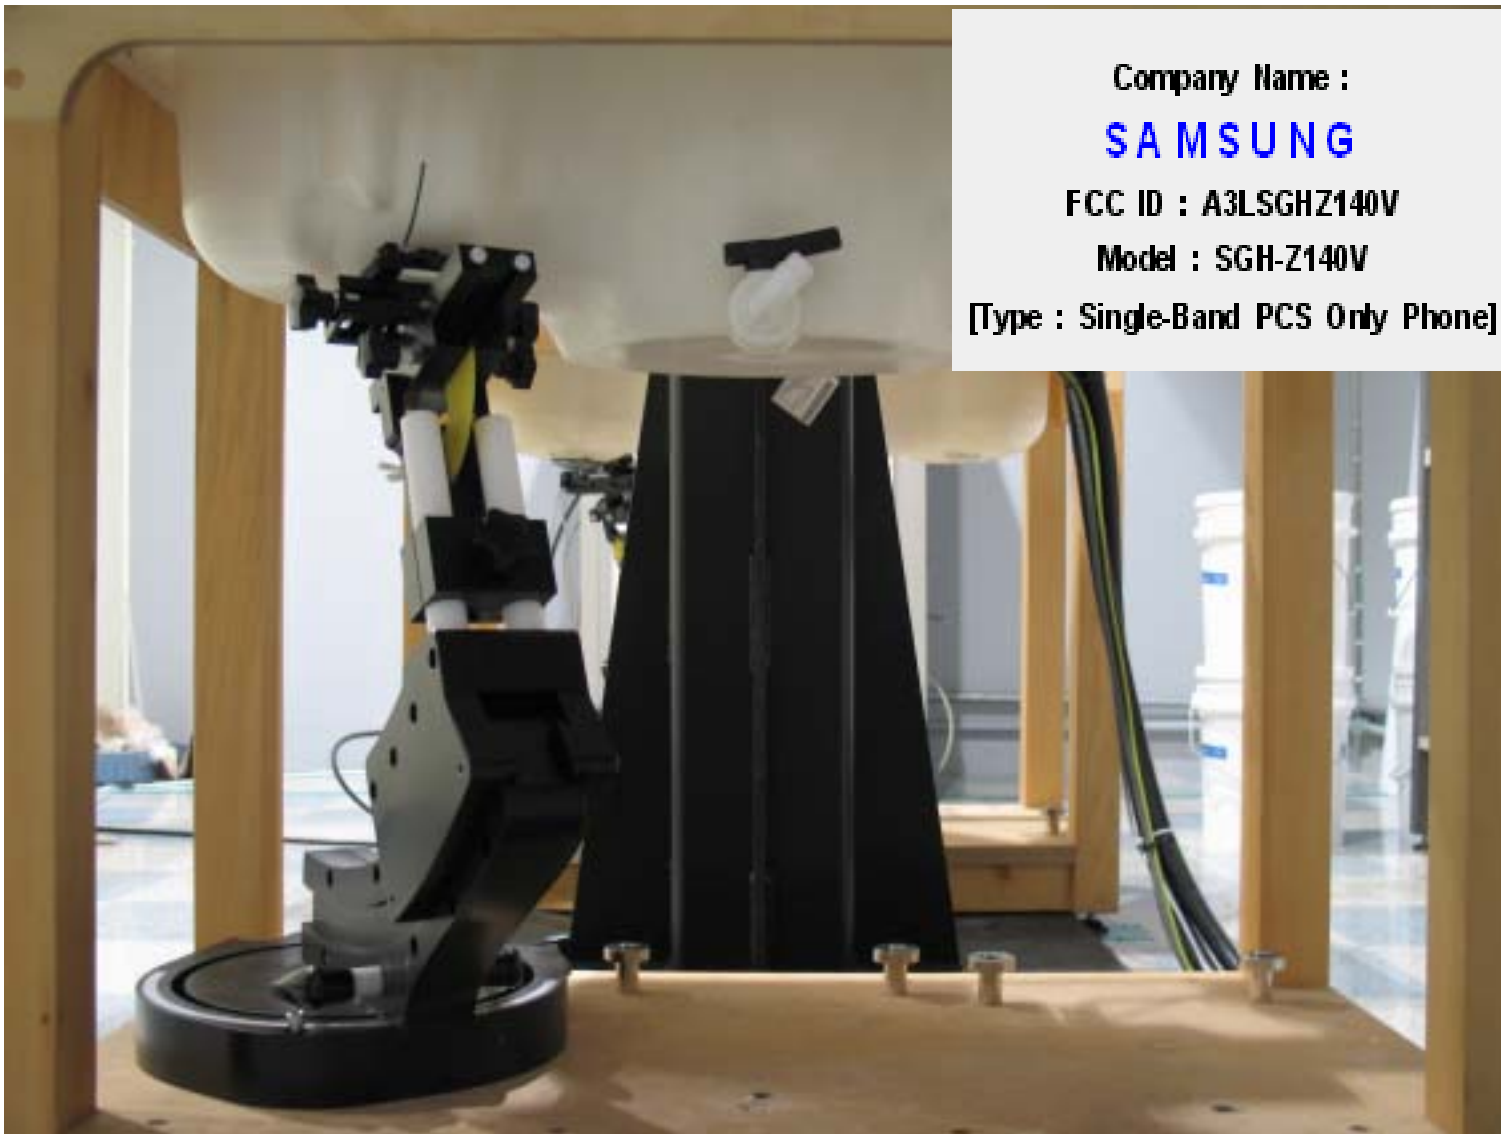

© 2005 SAMSUNG ELECTRONICS Co., Ltd.

SAMSUNG FCC ID: A3LSGHZ140V
GSM1900 Phone

© 2005 SAMSUNG ELECTRONICS Co., Ltd.

SAMSUNG FCC ID: A3LSGHZ140V
GSM1900 Phone

© 2005 SAMSUNG ELECTRONICS Co., Ltd.

SAMSUNG FCC ID: A3LSGHZ140V
GSM1900 Phone

© 2005 SAMSUNG ELECTRONICS Co., Ltd.

SAMSUNG FCC ID: A3LSGHZ140V
GSM1900 Phone

Company Name :
SAMSUNG
FCC ID : A3LSGHZ140V
Model : SGH-Z140V
[Type : Single-Band PCS Only Phone]

© 2005 SAMSUNG ELECTRONICS Co., Ltd.

SAMSUNG FCC ID: A3LSGHZ140V
GSM1900 Phone

Company Name :
SAMSUNG
FCC ID : A3LSGHZ140V
Model : SGH-Z140V
[Type : Single-Band PCS Only Phone]

© 2005 SAMSUNG ELECTRONICS Co., Ltd.

SAMSUNG FCC ID: A3LSGHZ140V
GSM1900 Phone