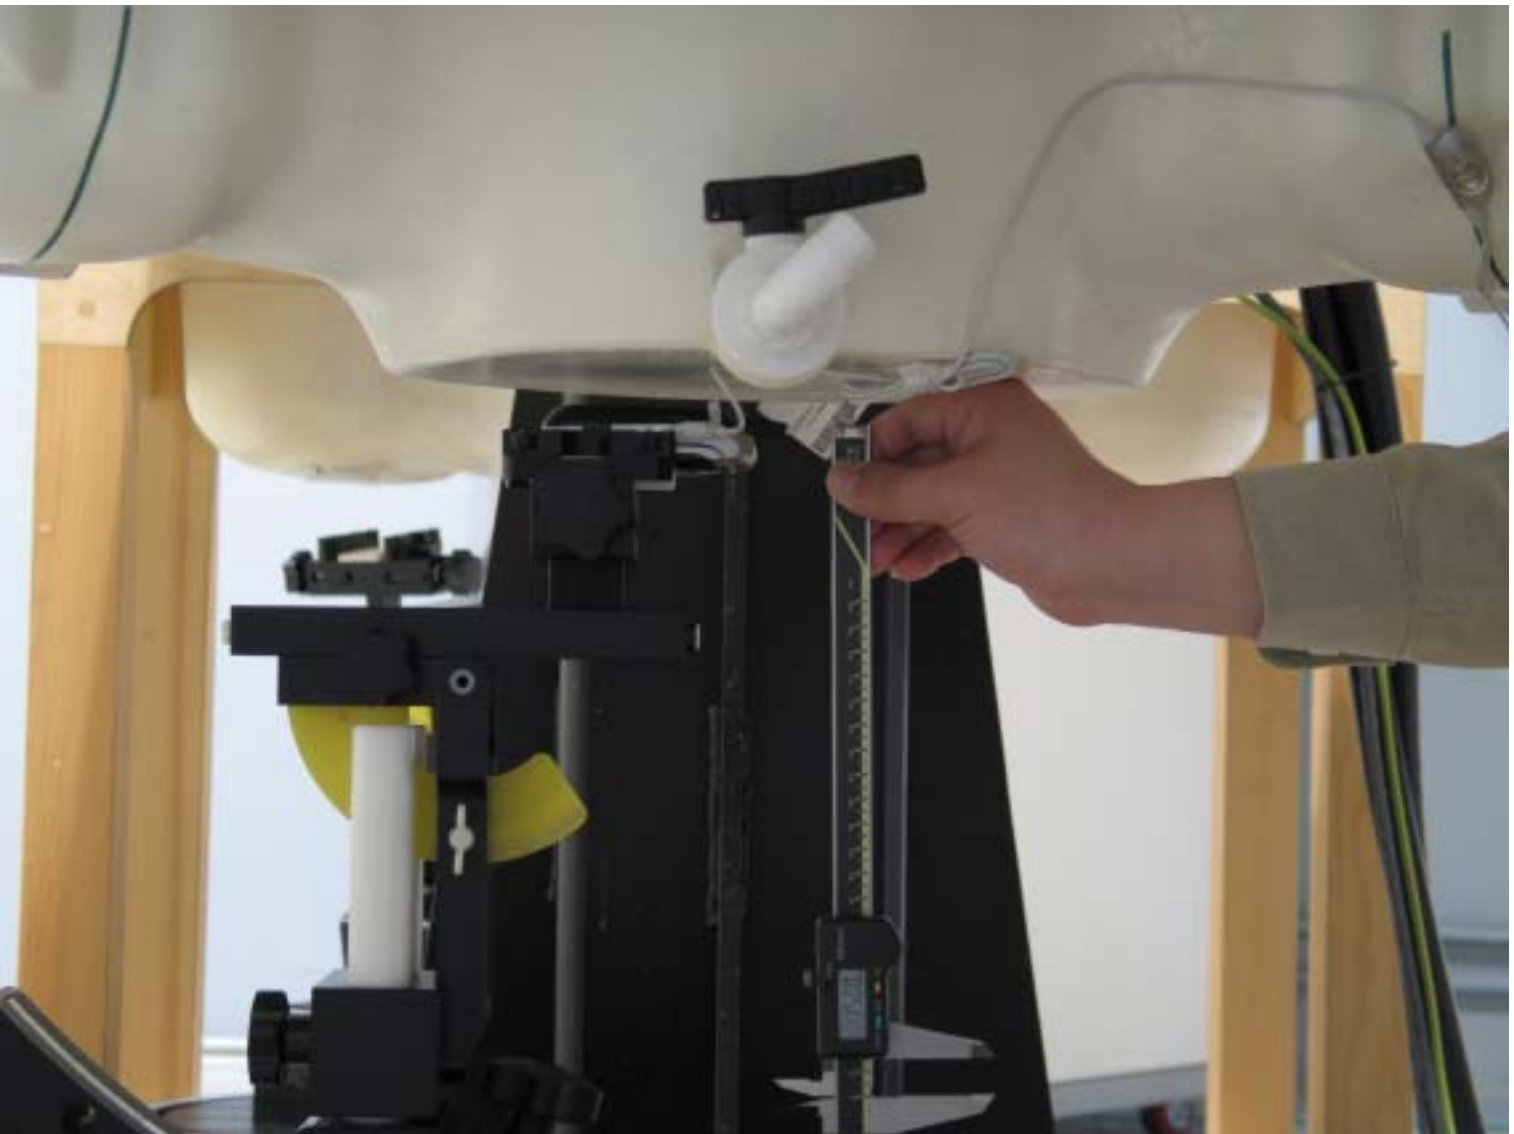

© 2005 SAMSUNG ELECTRONICS Co., Ltd.

SAMSUNG FCC ID: A3LSGHZ140V
GSM1900 Phone

Company Name :
SAMSUNG
FCC ID : A3LSGHZ140V
Model : SGH-Z140V
[Type : Single-Band PCS Only Phone]

© 2005 SAMSUNG ELECTRONICS Co., Ltd.